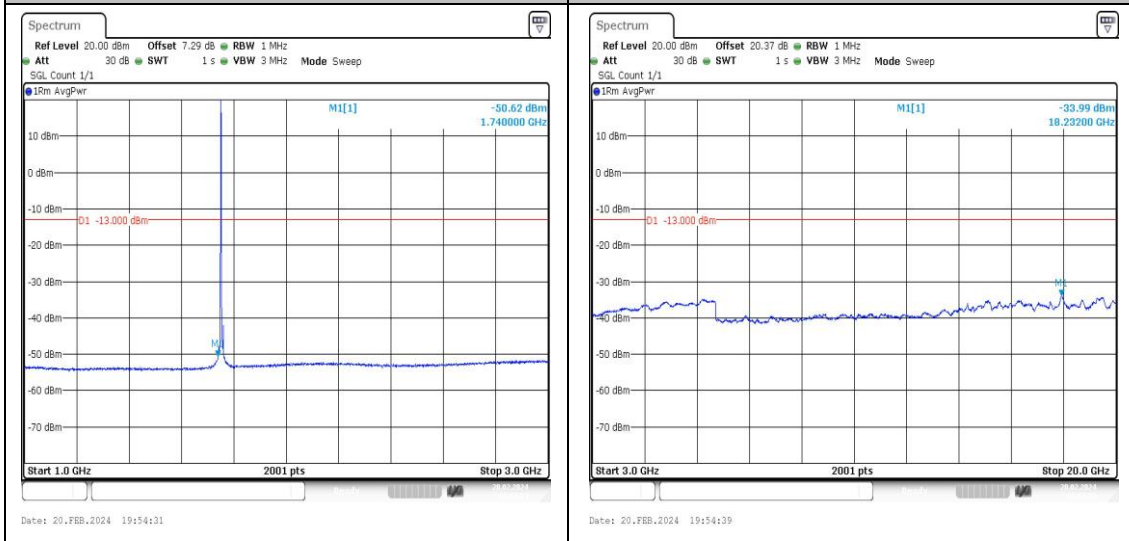

Band4_5MHz_16QAM_20175_1RB#0_30~1000_3
0~1000

Band4_5MHz_QPSK_20375_1RB#0_3000~2000 **Band4_5MHz_16QAM_20375_1RB#0_0.009~0.15**
 0_3000~20000 _0.009~0.15

Band4_5MHz_16QAM_20375_1RB#0_0.15~30 **Band4_5MHz_16QAM_20375_1RB#0_30~1000_3**
 0.15~30 0~1000