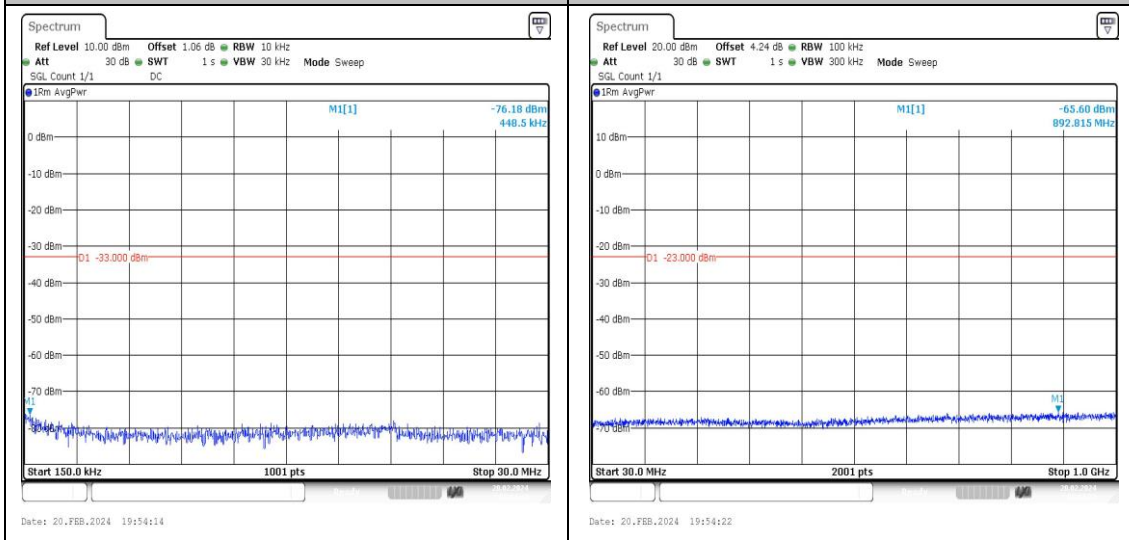

Band4_5MHz_QPSK_20375_1RB#0_3000~2000   **Band4_5MHz_16QAM_20375_1RB#0_0.009~0.15**
0_3000~20000   _0.009~0.15