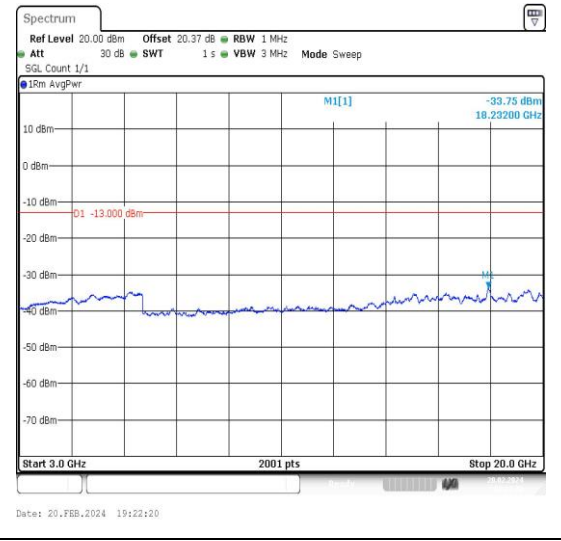

Band4_3MHz_16QAM_19965_1RB#0_30~1000_3
0~1000