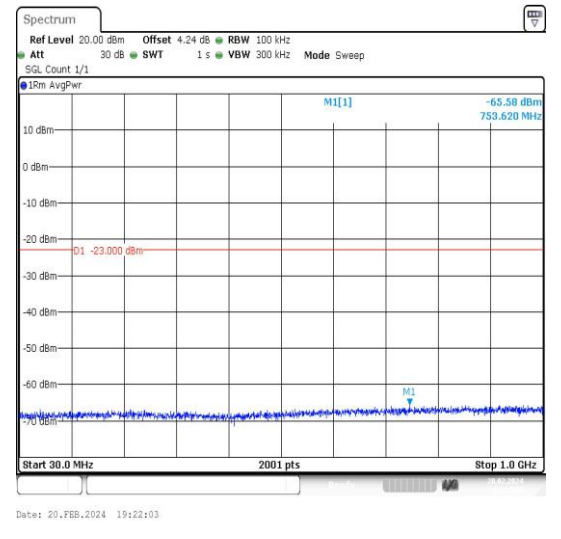

Band4_3MHz_16QAM_19965_1RB#0_0.009~0.15
_0.009~0.15