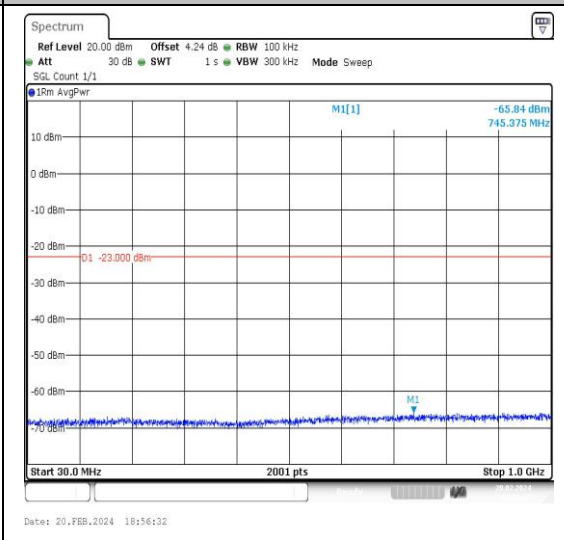

Band4_1.4MHz_16QAM_20393_1RB#0_0.009~0.15_15_0.009~0.15