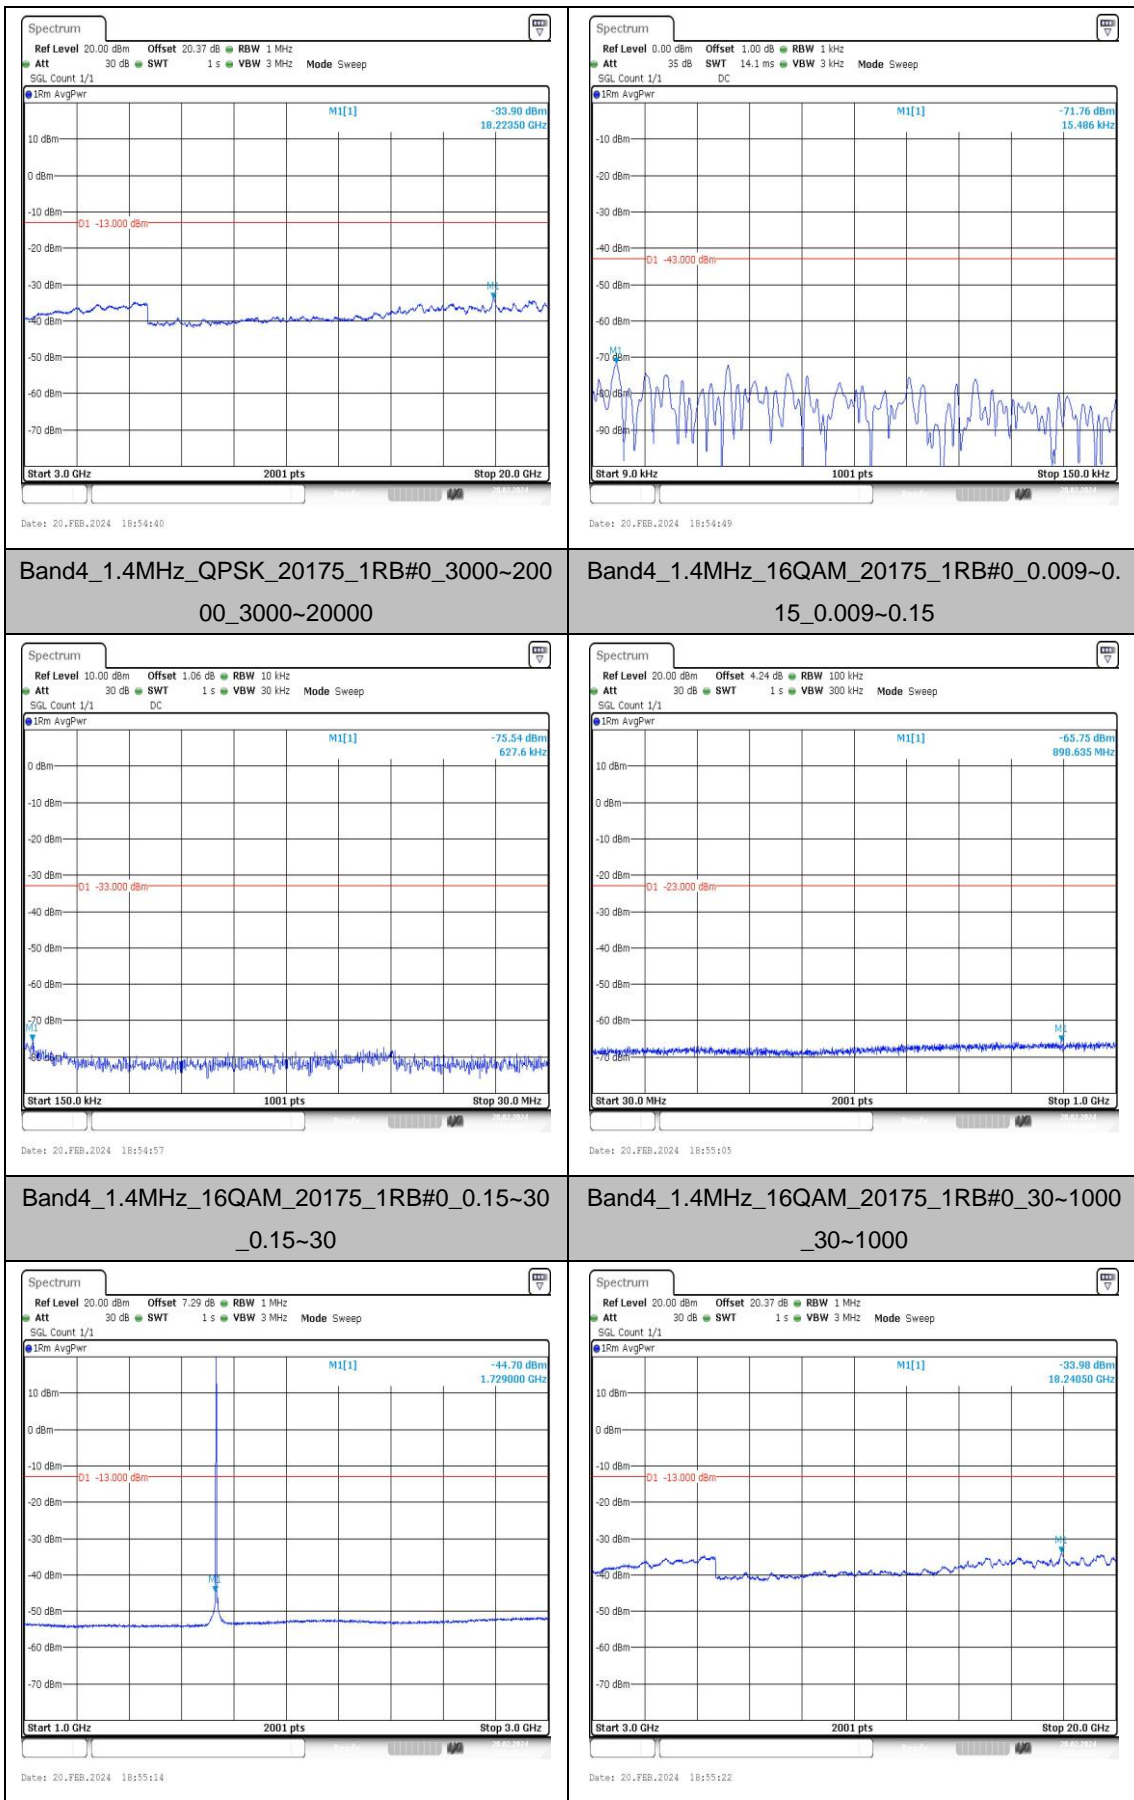

Band4	20MHz	QPSK	20175	1RB#0	0.009~0.15	PASS
Band4	20MHz	QPSK	20175	1RB#0	0.15~30	PASS
Band4	20MHz	QPSK	20175	1RB#0	30~1000	PASS
Band4	20MHz	QPSK	20175	1RB#0	1000~3000	PASS
Band4	20MHz	QPSK	20175	1RB#0	3000~20000	PASS
Band4	20MHz	16QAM	20175	1RB#0	0.009~0.15	PASS
Band4	20MHz	16QAM	20175	1RB#0	0.15~30	PASS
Band4	20MHz	16QAM	20175	1RB#0	30~1000	PASS
Band4	20MHz	16QAM	20175	1RB#0	1000~3000	PASS
Band4	20MHz	16QAM	20175	1RB#0	3000~20000	PASS
Band4	20MHz	QPSK	20300	1RB#0	0.009~0.15	PASS
Band4	20MHz	QPSK	20300	1RB#0	0.15~30	PASS
Band4	20MHz	QPSK	20300	1RB#0	30~1000	PASS
Band4	20MHz	QPSK	20300	1RB#0	1000~3000	PASS
Band4	20MHz	QPSK	20300	1RB#0	3000~20000	PASS
Band4	20MHz	16QAM	20300	1RB#0	0.009~0.15	PASS
Band4	20MHz	16QAM	20300	1RB#0	0.15~30	PASS
Band4	20MHz	16QAM	20300	1RB#0	30~1000	PASS
Band4	20MHz	16QAM	20300	1RB#0	1000~3000	PASS
Band4	20MHz	16QAM	20300	1RB#0	3000~20000	PASS

Test Graphs

Band4_1.4MHz_QPSK_19957_1RB#0_3000~20000_00_3000~20000

Band4_1.4MHz_16QAM_19957_1RB#0_0.009~0.15_15_0.009~0.15

Band4_1.4MHz_16QAM_19957_1RB#0_0.15~30_0.15~30

Band4_1.4MHz_16QAM_19957_1RB#0_30~1000_30~1000