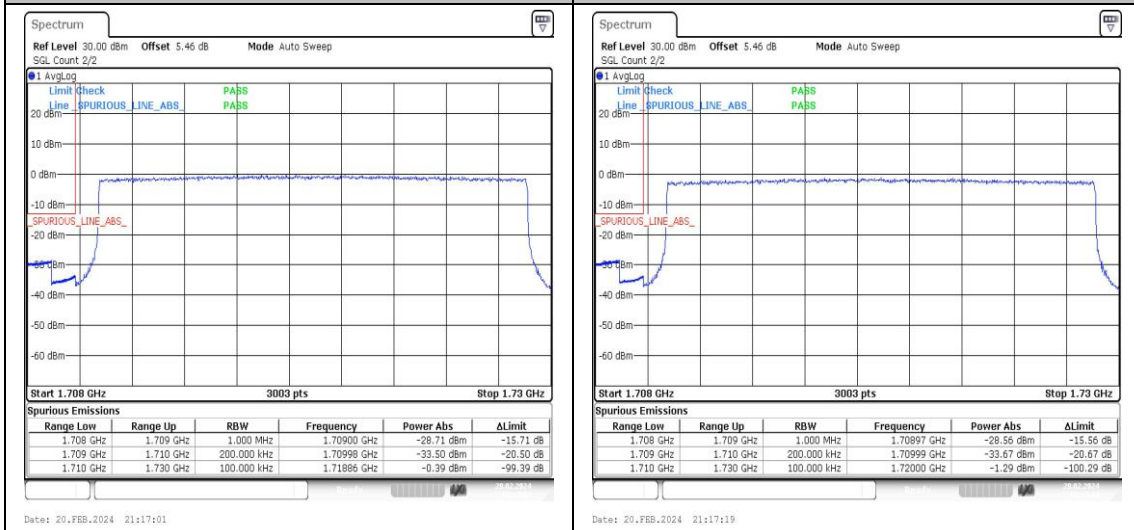

Band4_20MHz_QPSK_20050_1RB#0

Band4_20MHz_16QAM_20050_1RB#0

Band4_20MHz_QPSK_20050_1RB#99

Band4_20MHz_16QAM_20050_1RB#99

Band4_20MHz_QPSK_20050_100RB#0

Band4_20MHz_16QAM_20050_100RB#0

Appendix E: Conducted Spurious Emission

Test Result

Band	Bandwidth	Modulation	Channel	RB Configuration	Frequency Range	Verdict
Band4	1.4MHz	QPSK	19957	1RB#0	0.009~0.15	PASS
Band4	1.4MHz	QPSK	19957	1RB#0	0.15~30	PASS
Band4	1.4MHz	QPSK	19957	1RB#0	30~1000	PASS
Band4	1.4MHz	QPSK	19957	1RB#0	1000~3000	PASS
Band4	1.4MHz	QPSK	19957	1RB#0	3000~20000	PASS
Band4	1.4MHz	16QAM	19957	1RB#0	0.009~0.15	PASS
Band4	1.4MHz	16QAM	19957	1RB#0	0.15~30	PASS
Band4	1.4MHz	16QAM	19957	1RB#0	30~1000	PASS
Band4	1.4MHz	16QAM	19957	1RB#0	1000~3000	PASS
Band4	1.4MHz	16QAM	19957	1RB#0	3000~20000	PASS
Band4	1.4MHz	QPSK	20175	1RB#0	0.009~0.15	PASS
Band4	1.4MHz	QPSK	20175	1RB#0	0.15~30	PASS
Band4	1.4MHz	QPSK	20175	1RB#0	30~1000	PASS
Band4	1.4MHz	QPSK	20175	1RB#0	1000~3000	PASS
Band4	1.4MHz	QPSK	20175	1RB#0	3000~20000	PASS
Band4	1.4MHz	16QAM	20175	1RB#0	0.009~0.15	PASS
Band4	1.4MHz	16QAM	20175	1RB#0	0.15~30	PASS
Band4	1.4MHz	16QAM	20175	1RB#0	30~1000	PASS
Band4	1.4MHz	16QAM	20175	1RB#0	1000~3000	PASS
Band4	1.4MHz	16QAM	20175	1RB#0	3000~20000	PASS
Band4	1.4MHz	QPSK	20393	1RB#0	0.009~0.15	PASS
Band4	1.4MHz	QPSK	20393	1RB#0	0.15~30	PASS
Band4	1.4MHz	QPSK	20393	1RB#0	30~1000	PASS
Band4	1.4MHz	QPSK	20393	1RB#0	1000~3000	PASS
Band4	1.4MHz	QPSK	20393	1RB#0	3000~20000	PASS
Band4	1.4MHz	16QAM	20393	1RB#0	0.009~0.15	PASS
Band4	1.4MHz	16QAM	20393	1RB#0	0.15~30	PASS
Band4	1.4MHz	16QAM	20393	1RB#0	30~1000	PASS
Band4	1.4MHz	16QAM	20393	1RB#0	1000~3000	PASS
Band4	1.4MHz	16QAM	20393	1RB#0	3000~20000	PASS
Band4	3MHz	QPSK	19965	1RB#0	0.009~0.15	PASS
Band4	3MHz	QPSK	19965	1RB#0	0.15~30	PASS
Band4	3MHz	QPSK	19965	1RB#0	30~1000	PASS
Band4	3MHz	QPSK	19965	1RB#0	1000~3000	PASS