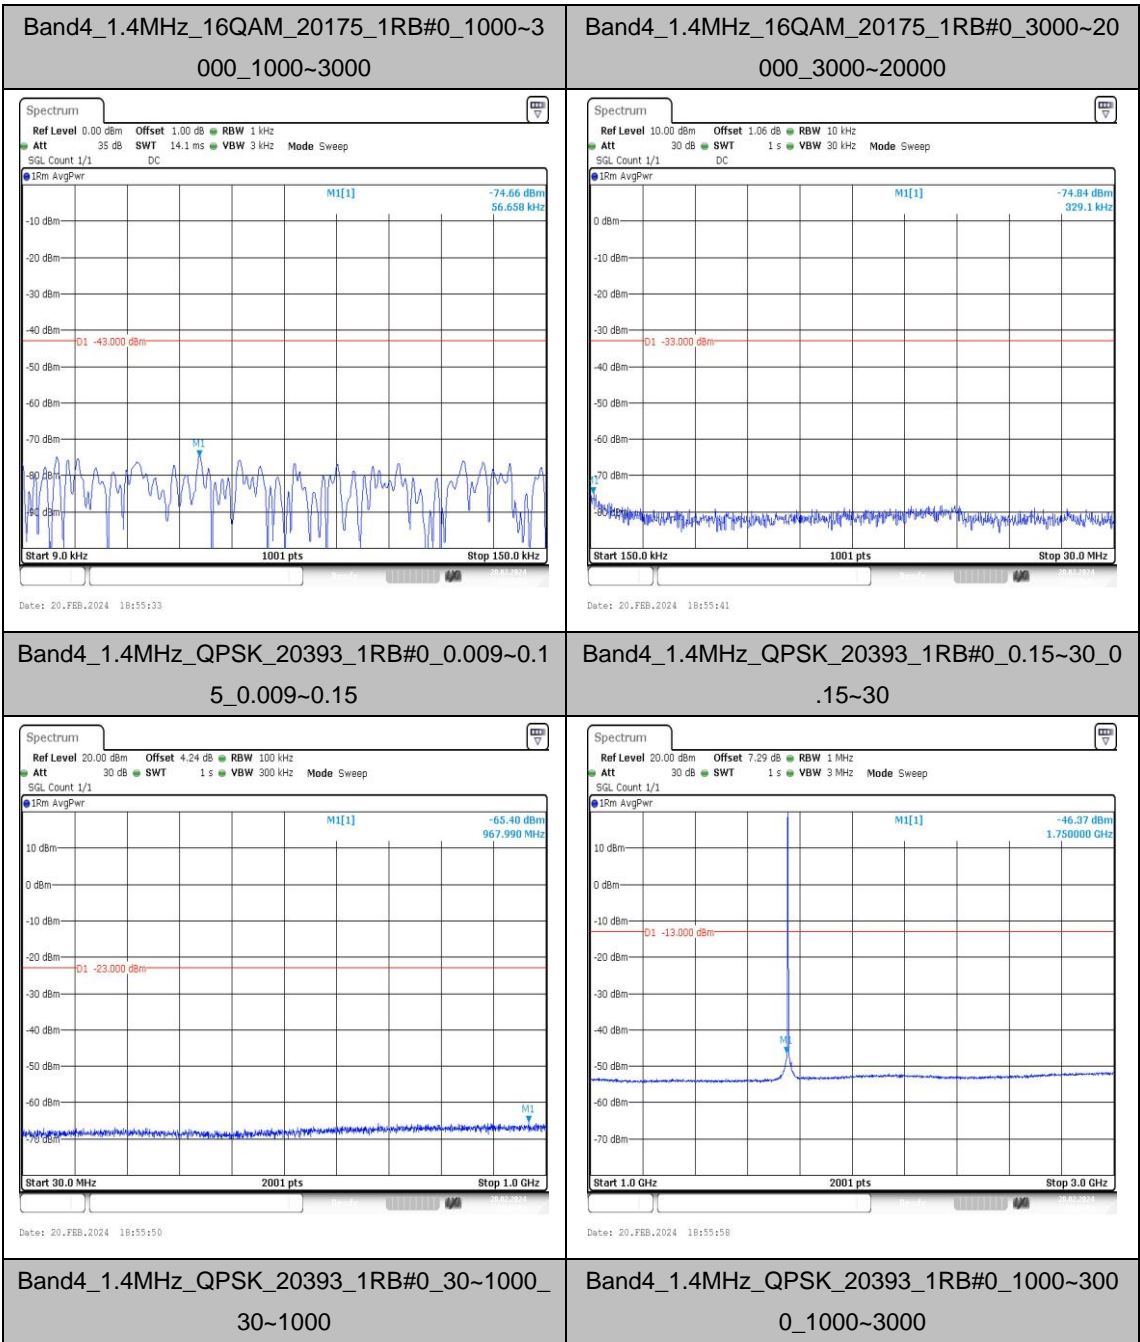

Test Graphs

Band4_1.4MHz_QPSK_19957_1RB#0_3000~20000_00_3000~20000

Band4_1.4MHz_16QAM_19957_1RB#0_0.009~0.15_15_0.009~0.15

Band4_1.4MHz_16QAM_19957_1RB#0_0.15~30_0.15~30

Band4_1.4MHz_16QAM_19957_1RB#0_30~1000_30~1000