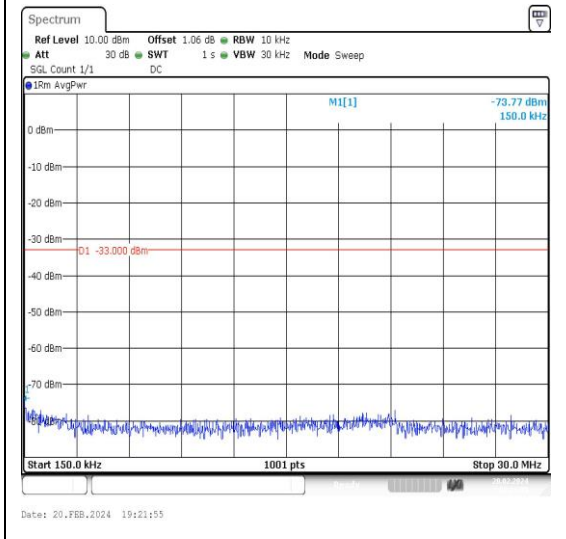

Band4_3MHz_QPSK_19965_1RB#0_3000~2000
0_3000~20000