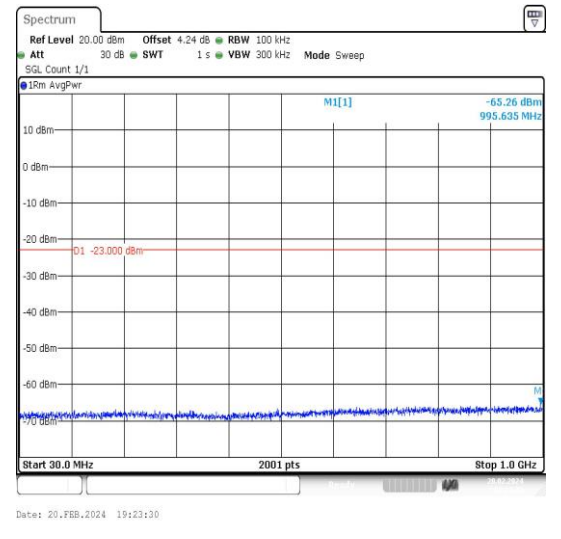

Band4_3MHz_16QAM_20175_1RB#0_0.009~0.15
_0.009~0.15