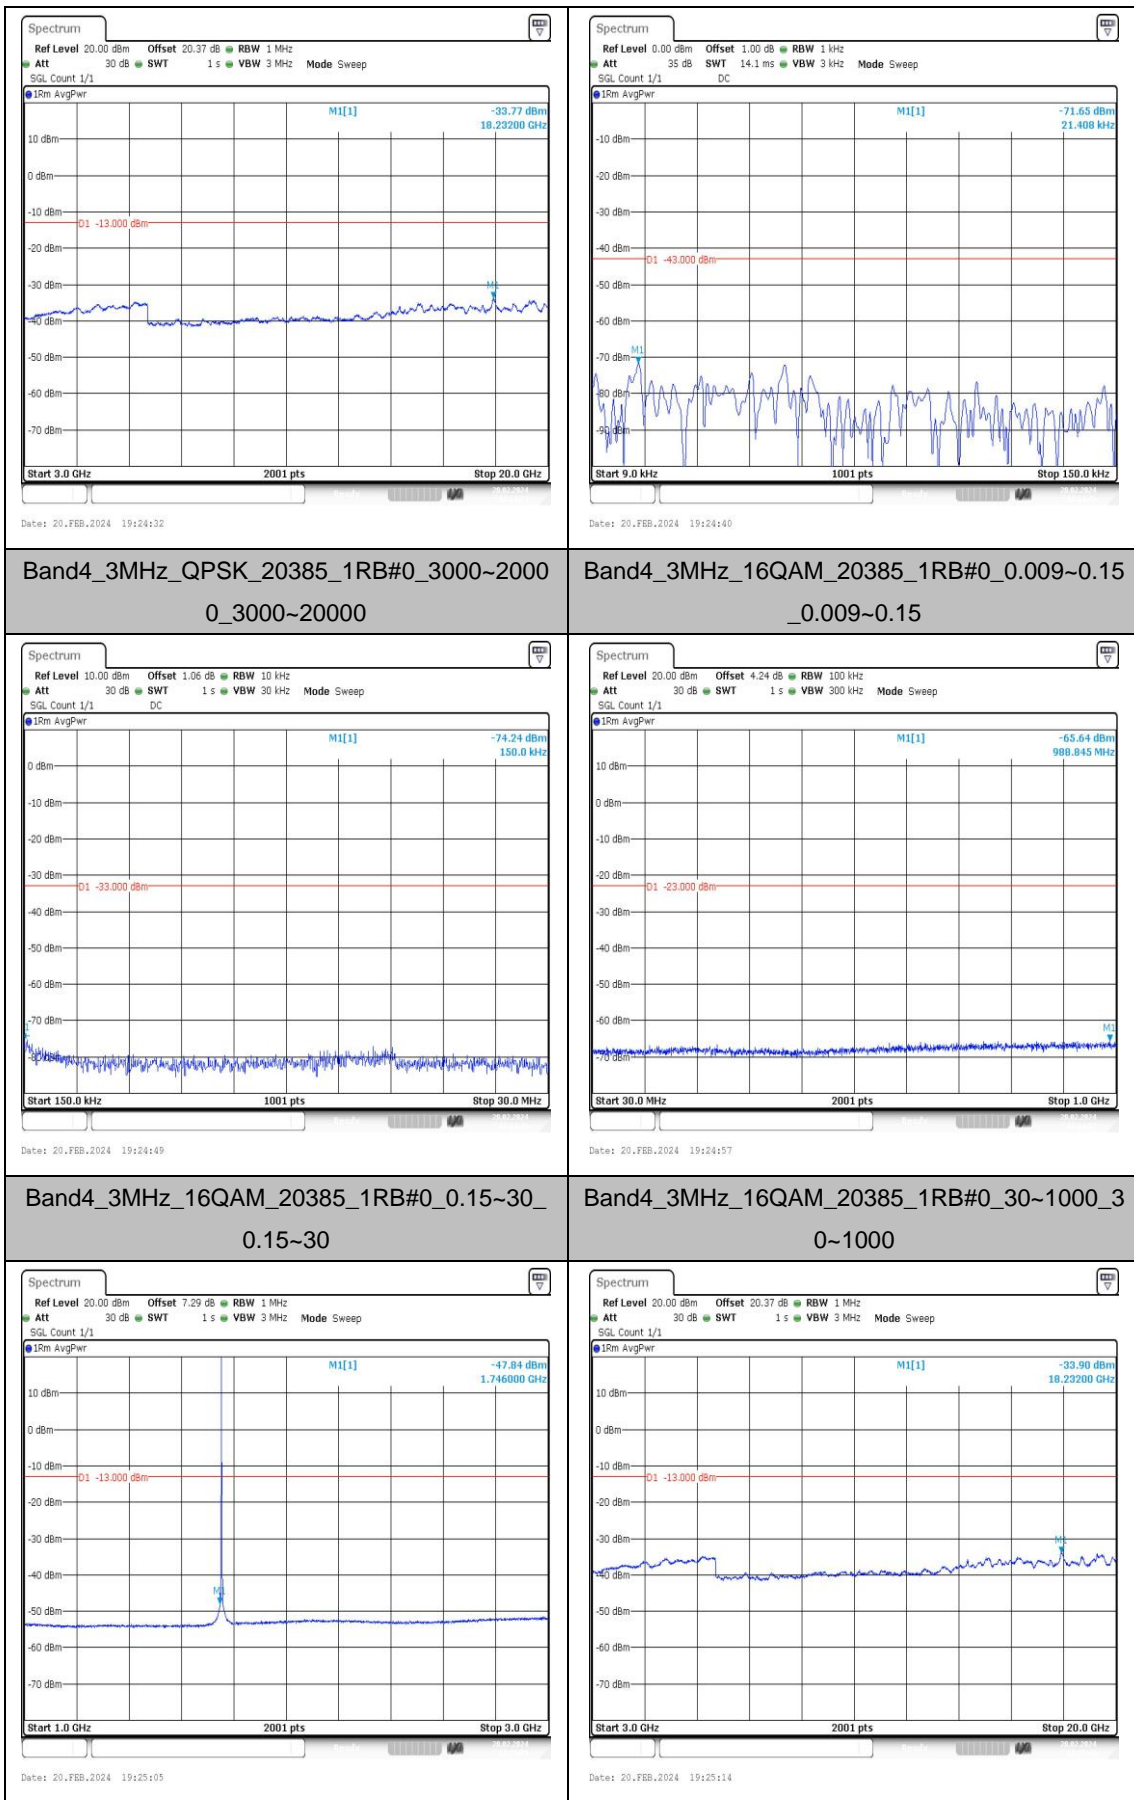

Band4_3MHz_16QAM_20175_1RB#0_0.009~0.15
_0.009~0.15

Band4_3MHz_16QAM_20175_1RB#0_0.15~30
0.15~30

Band4_3MHz_16QAM_20175_1RB#0_30~1000_3
0~1000

Band4_5MHz_QPSK_19975_1RB#0_3000~2000
0_3000~20000

Band4_5MHz_16QAM_19975_1RB#0_0.009~0.15
_0.009~0.15

Band4_5MHz_16QAM_19975_1RB#0_0.15~30
0.15~30

Band4_5MHz_16QAM_19975_1RB#0_30~1000_3
0~1000

Band4_5MHz_QPSK_20175_1RB#0_3000~2000
0_3000~20000

Band4_5MHz_16QAM_20175_1RB#0_0.009~0.15
_0.009~0.15

Band4_5MHz_16QAM_20175_1RB#0_0.15~30
0.15~30