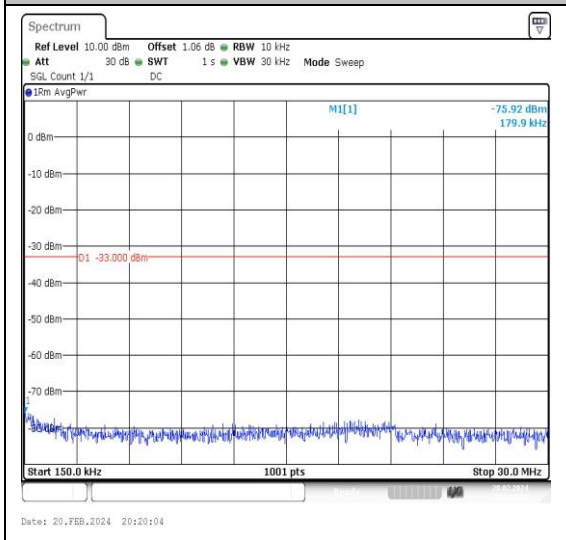

Band4_10MHz_QPSK_20000_1RB#0_3000~20000_3000~20000