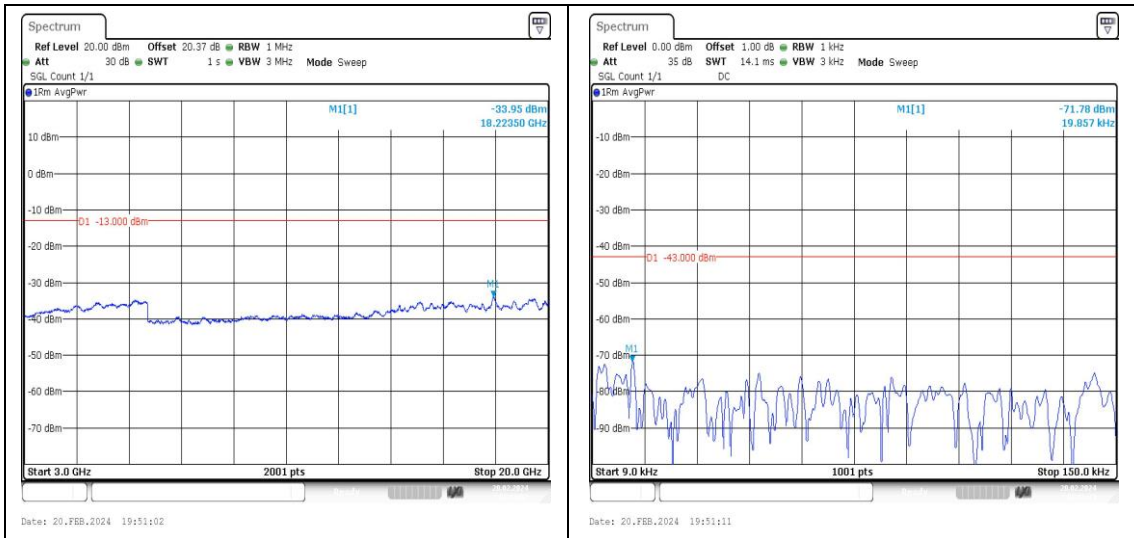

Band4_3MHz_16QAM_20175_1RB#0_0.009~0.15
_0.009~0.15

Band4_3MHz_16QAM_20175_1RB#0_0.15~30
0.15~30

Band4_3MHz_16QAM_20175_1RB#0_30~1000_3
0~1000

Band4_5MHz_QPSK_19975_1RB#0_3000~2000
0_3000~20000

Band4_5MHz_16QAM_19975_1RB#0_0.009~0.15
_0.009~0.15