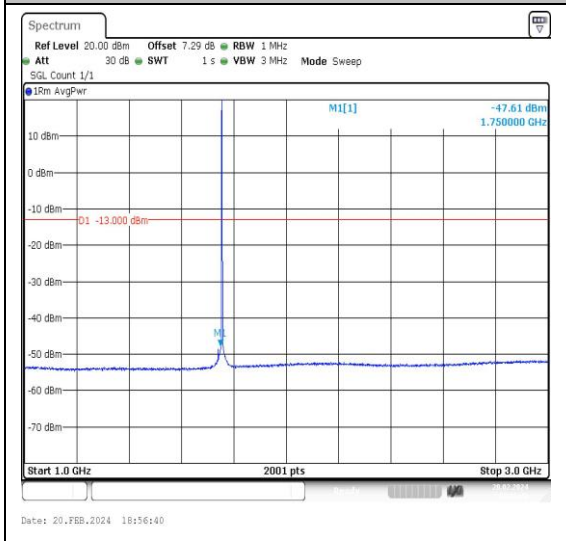

Band4_1.4MHz_16QAM_20393_1RB#0_0.15~30_0.15~30