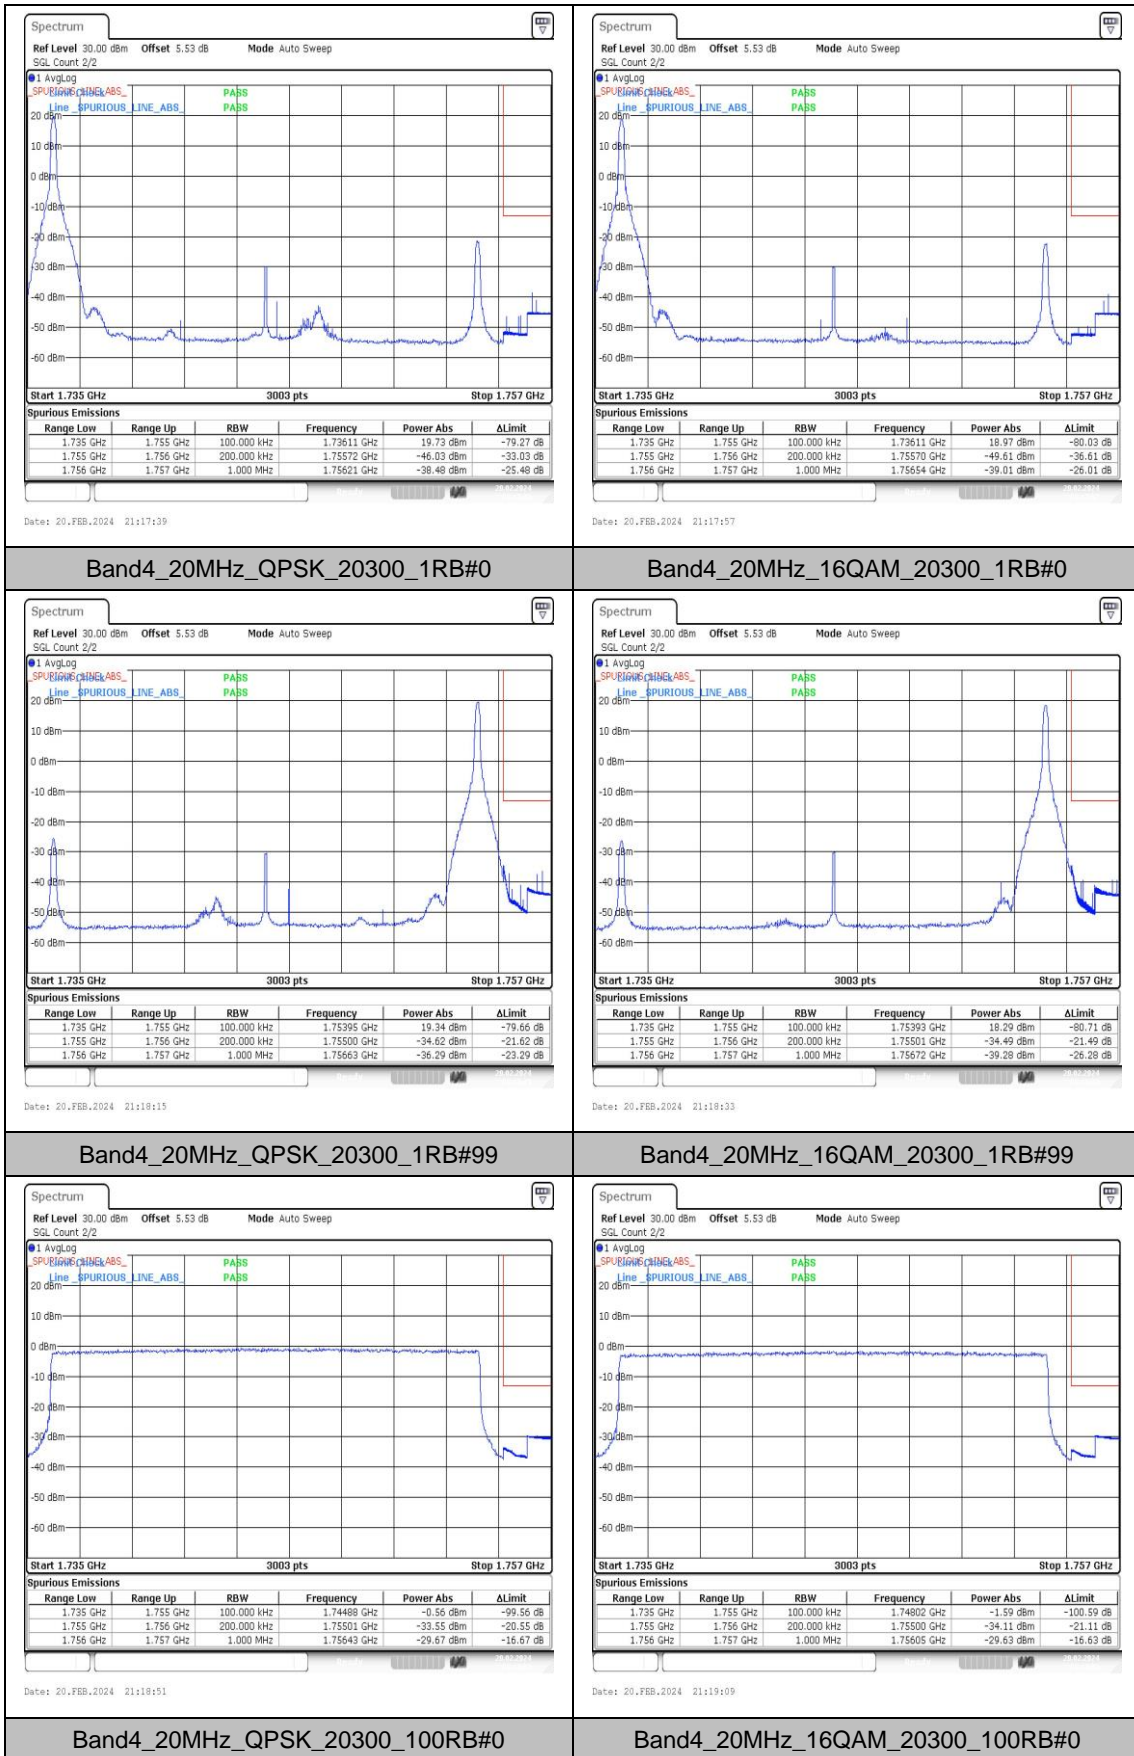

Band4_20MHz_QPSK_20050_1RB#0

Band4_20MHz_16QAM_20050_1RB#0

Band4_20MHz_QPSK_20050_1RB#99

Band4_20MHz_16QAM_20050_1RB#99

Band4_20MHz_QPSK_20050_100RB#0

Band4_20MHz_16QAM_20050_100RB#0

Appendix E: Conducted Spurious Emission

Test Result

Band	Bandwidth	Modulation	Channel	RB Configuration	Frequency Range	Verdict
Band4	1.4MHz	QPSK	19957	1RB#0	0.009~0.15	PASS
Band4	1.4MHz	QPSK	19957	1RB#0	0.15~30	PASS
Band4	1.4MHz	QPSK	19957	1RB#0	30~1000	PASS
Band4	1.4MHz	QPSK	19957	1RB#0	1000~3000	PASS
Band4	1.4MHz	QPSK	19957	1RB#0	3000~20000	PASS
Band4	1.4MHz	16QAM	19957	1RB#0	0.009~0.15	PASS
Band4	1.4MHz	16QAM	19957	1RB#0	0.15~30	PASS
Band4	1.4MHz	16QAM	19957	1RB#0	30~1000	PASS
Band4	1.4MHz	16QAM	19957	1RB#0	1000~3000	PASS
Band4	1.4MHz	16QAM	19957	1RB#0	3000~20000	PASS
Band4	1.4MHz	QPSK	20175	1RB#0	0.009~0.15	PASS
Band4	1.4MHz	QPSK	20175	1RB#0	0.15~30	PASS
Band4	1.4MHz	QPSK	20175	1RB#0	30~1000	PASS
Band4	1.4MHz	QPSK	20175	1RB#0	1000~3000	PASS
Band4	1.4MHz	QPSK	20175	1RB#0	3000~20000	PASS
Band4	1.4MHz	16QAM	20175	1RB#0	0.009~0.15	PASS
Band4	1.4MHz	16QAM	20175	1RB#0	0.15~30	PASS
Band4	1.4MHz	16QAM	20175	1RB#0	30~1000	PASS
Band4	1.4MHz	16QAM	20175	1RB#0	1000~3000	PASS
Band4	1.4MHz	16QAM	20175	1RB#0	3000~20000	PASS
Band4	1.4MHz	QPSK	20393	1RB#0	0.009~0.15	PASS
Band4	1.4MHz	QPSK	20393	1RB#0	0.15~30	PASS
Band4	1.4MHz	QPSK	20393	1RB#0	30~1000	PASS
Band4	1.4MHz	QPSK	20393	1RB#0	1000~3000	PASS
Band4	1.4MHz	QPSK	20393	1RB#0	3000~20000	PASS
Band4	1.4MHz	16QAM	20393	1RB#0	0.009~0.15	PASS
Band4	1.4MHz	16QAM	20393	1RB#0	0.15~30	PASS
Band4	1.4MHz	16QAM	20393	1RB#0	30~1000	PASS
Band4	1.4MHz	16QAM	20393	1RB#0	1000~3000	PASS
Band4	1.4MHz	16QAM	20393	1RB#0	3000~20000	PASS
Band4	3MHz	QPSK	19965	1RB#0	0.009~0.15	PASS
Band4	3MHz	QPSK	19965	1RB#0	0.15~30	PASS
Band4	3MHz	QPSK	19965	1RB#0	30~1000	PASS
Band4	3MHz	QPSK	19965	1RB#0	1000~3000	PASS