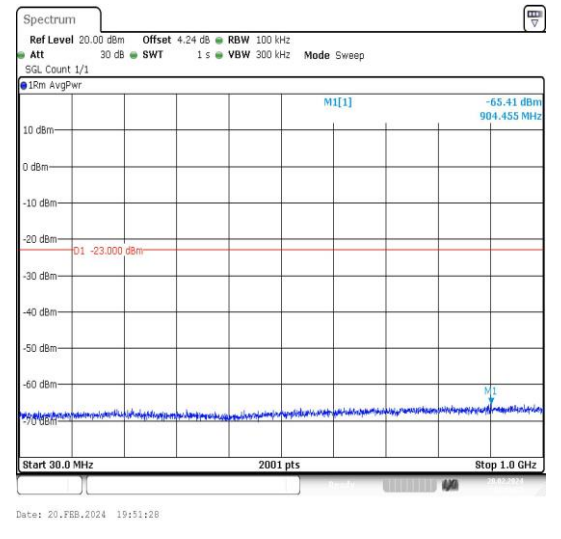

Band4_3MHz_16QAM_20175_1RB#0_0.009~0.15
_0.009~0.15

Band4_3MHz_16QAM_20175_1RB#0_0.15~30
0.15~30

Band4_3MHz_16QAM_20175_1RB#0_30~1000_3
0~1000

Band4_5MHz_QPSK_19975_1RB#0_3000~2000
0_3000~20000

Band4_5MHz_16QAM_19975_1RB#0_0.009~0.15
_0.009~0.15