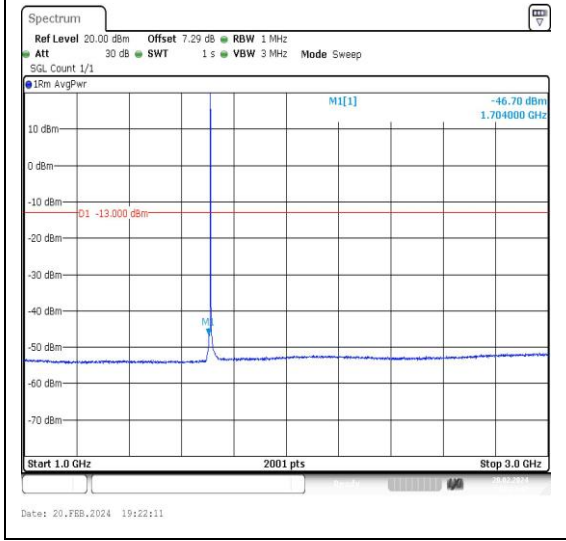

Band4_3MHz_16QAM_19965_1RB#0_0.15~30
0.15~30