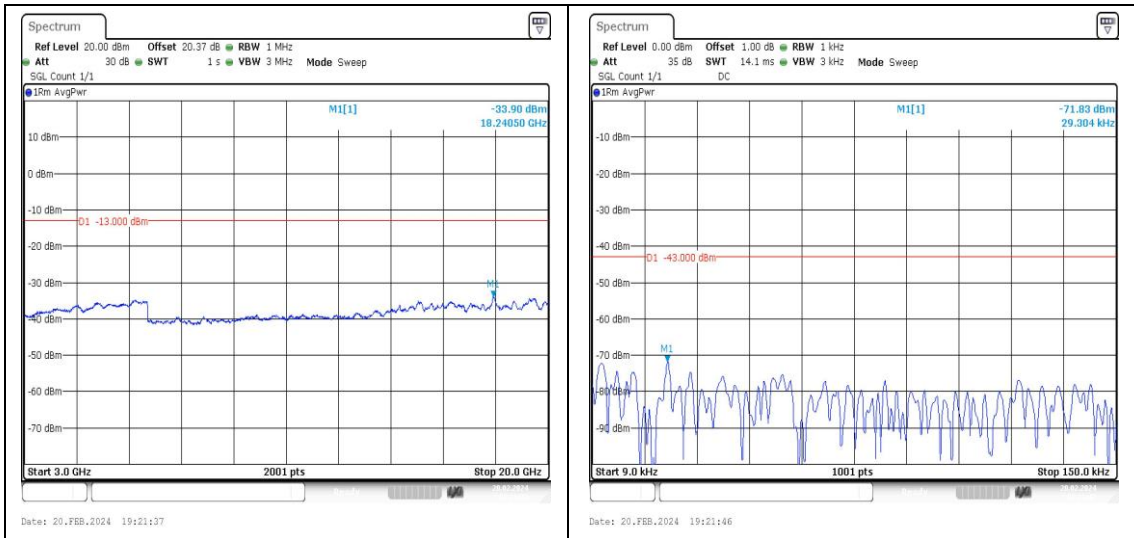

Band4_1.4MHz_QPSK_20393_1RB#0_3000~20000_00_3000~20000

Band4_1.4MHz_16QAM_20393_1RB#0_0.009~0.15_15_0.009~0.15

Band4_1.4MHz_16QAM_20393_1RB#0_0.15~30_0.15~30

Band4_1.4MHz_16QAM_20393_1RB#0_30~1000_30~1000