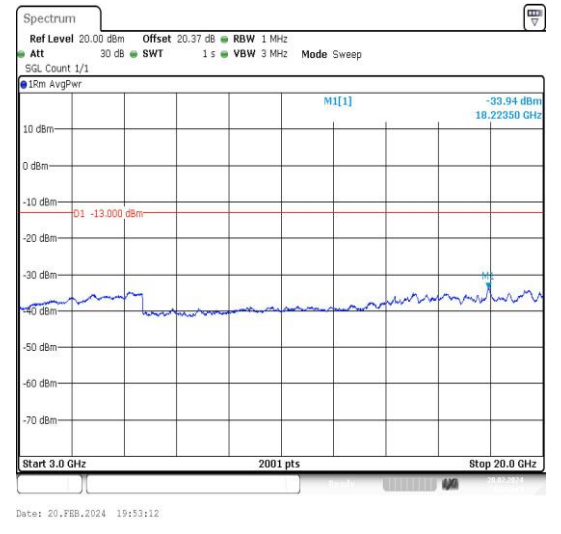

Band4_5MHz_16QAM_20175_1RB#0_30~1000_3
0~1000