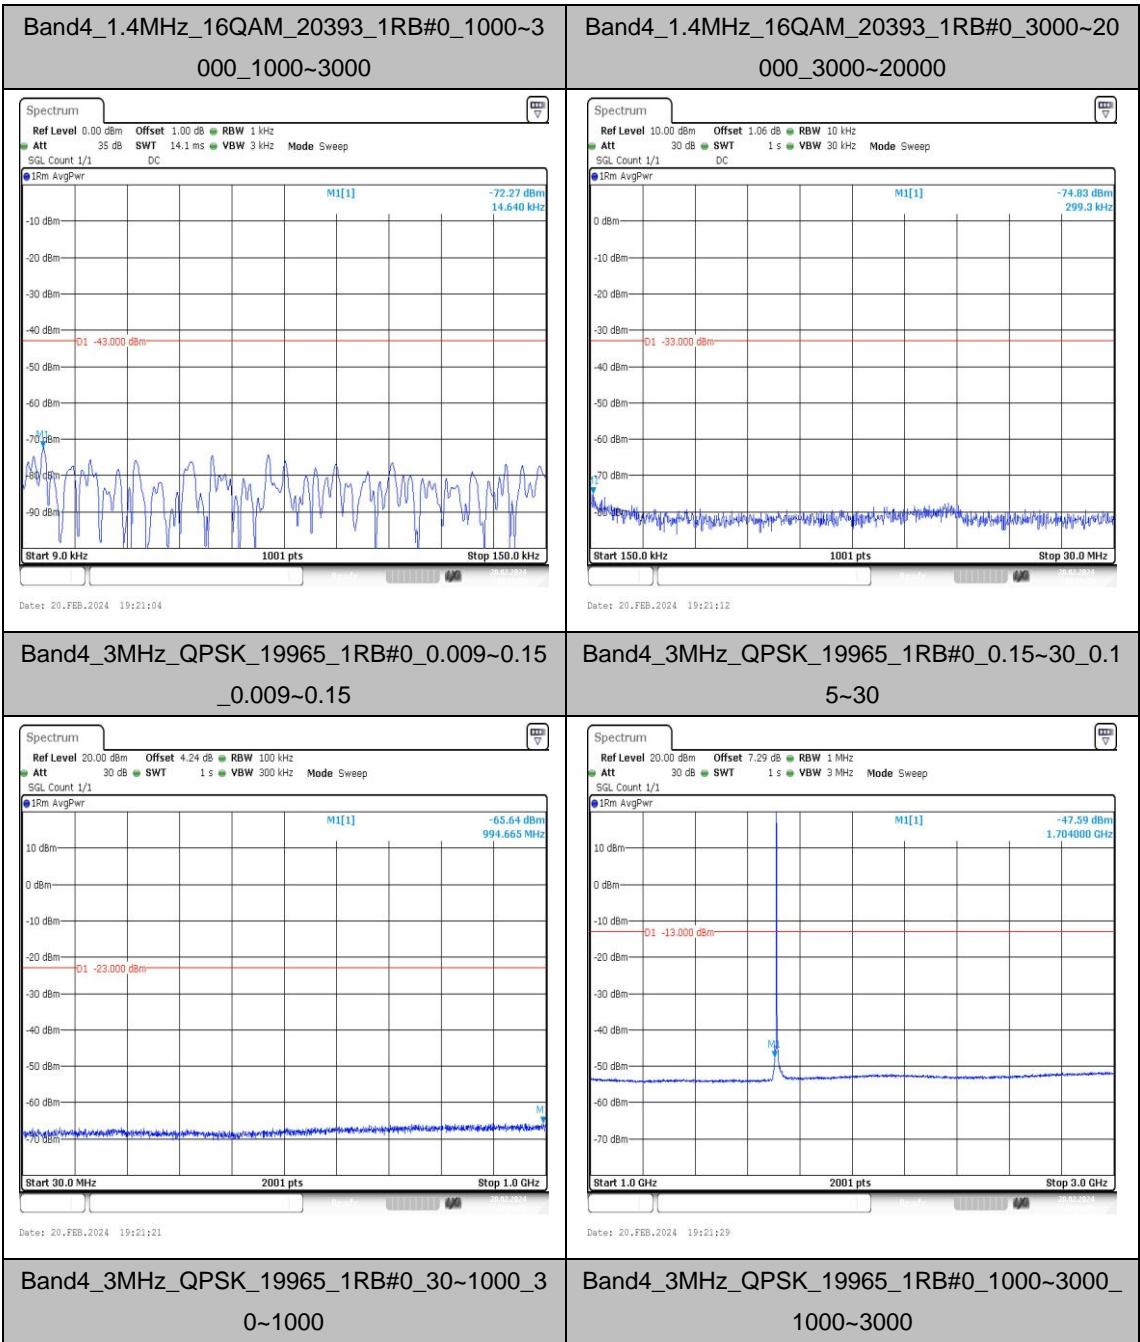

Band4_1.4MHz_QPSK_20393_1RB#0_3000~20000_00_3000~20000

Band4_1.4MHz_16QAM_20393_1RB#0_0.009~0.15_15_0.009~0.15

Band4_1.4MHz_16QAM_20393_1RB#0_0.15~30_0.15~30

Band4_1.4MHz_16QAM_20393_1RB#0_30~1000_30~1000