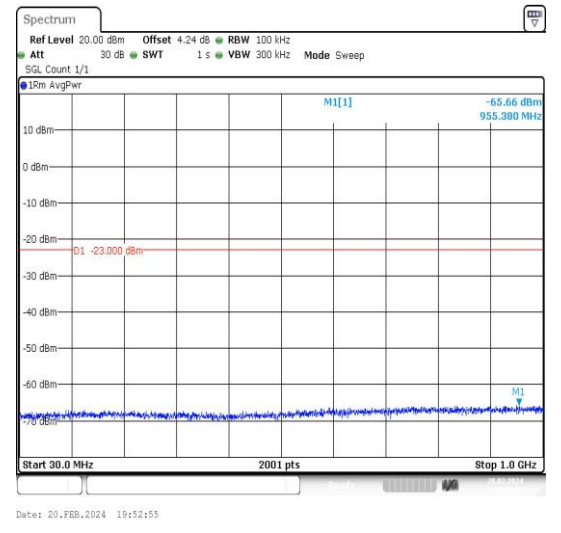

Band4_5MHz_16QAM_19975_1RB#0_0.15~30
0.15~30

Band4_5MHz_16QAM_19975_1RB#0_30~1000_3
0~1000

Band4_5MHz_QPSK_20175_1RB#0_3000~2000
0_3000~20000

Band4_5MHz_16QAM_20175_1RB#0_0.009~0.15
_0.009~0.15

Band4_5MHz_16QAM_20175_1RB#0_0.15~30
0.15~30