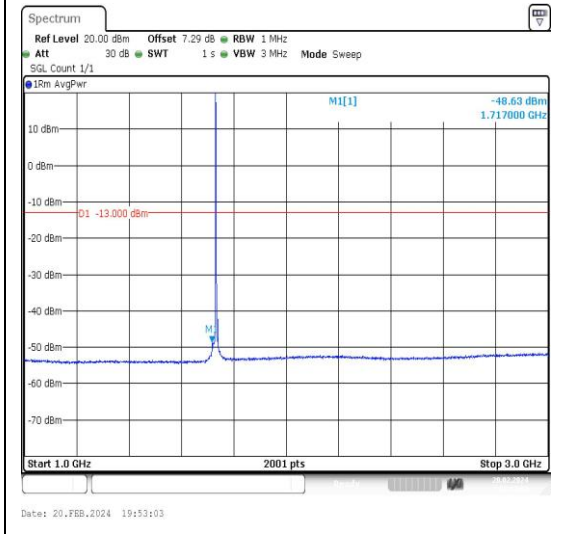

Band4_5MHz_16QAM_19975_1RB#0_0.15~30
0.15~30

Band4_5MHz_16QAM_19975_1RB#0_30~1000_3
0~1000

Band4_5MHz_QPSK_20175_1RB#0_3000~2000
0_3000~20000

Band4_5MHz_16QAM_20175_1RB#0_0.009~0.15
_0.009~0.15

Band4_5MHz_16QAM_20175_1RB#0_0.15~30
0.15~30

Band4_5MHz_16QAM_20175_1RB#0_30~1000_3
0~1000

Band4_5MHz_QPSK_20375_1RB#0_3000~2000 **Band4_5MHz_16QAM_20375_1RB#0_0.009~0.15**
 0_3000~20000 _0.009~0.15

Band4_5MHz_16QAM_20375_1RB#0_0.15~30 **Band4_5MHz_16QAM_20375_1RB#0_30~1000_3**
 0.15~30 0~1000