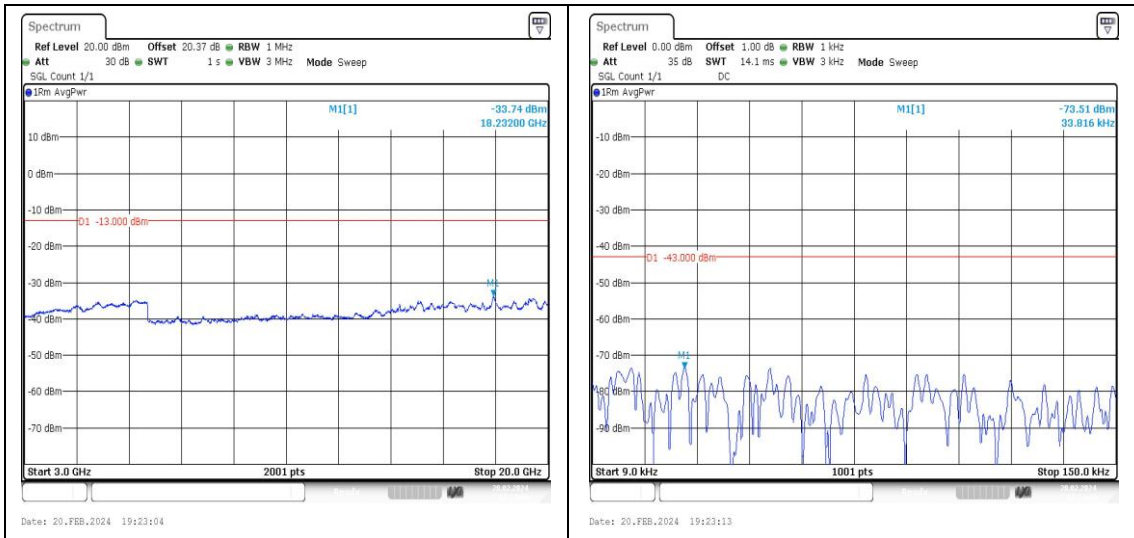

Band4_3MHz_QPSK_19965_1RB#0_3000~2000
0_3000~20000

Band4_3MHz_16QAM_19965_1RB#0_0.009~0.15
_0.009~0.15

Band4_3MHz_16QAM_19965_1RB#0_0.15~30
0.15~30

Band4_3MHz_16QAM_19965_1RB#0_30~1000_3
0~1000

Band4_3MHz_QPSK_20175_1RB#0_3000~2000
0_3000~20000