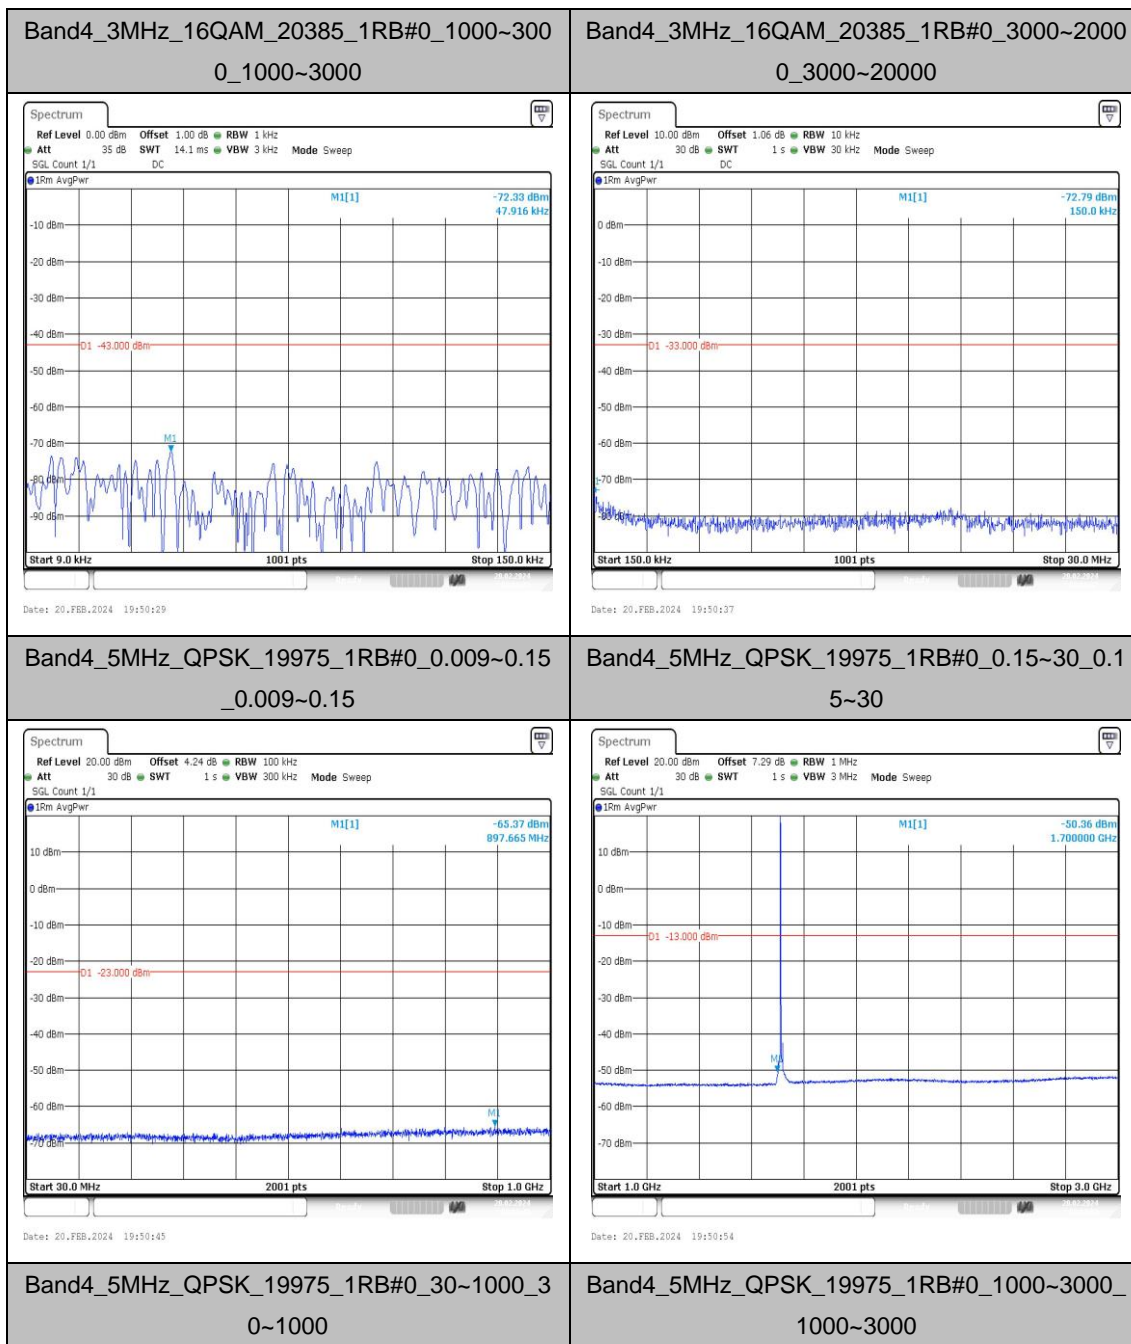

Band4_3MHz_16QAM_20175_1RB#0_0.009~0.15
_0.009~0.15

Band4_3MHz_16QAM_20175_1RB#0_0.15~30
0.15~30

Band4_3MHz_16QAM_20175_1RB#0_30~1000_3
0~1000

Band4_5MHz_QPSK_19975_1RB#0_3000~2000
0_3000~20000

Band4_5MHz_16QAM_19975_1RB#0_0.009~0.15
_0.009~0.15