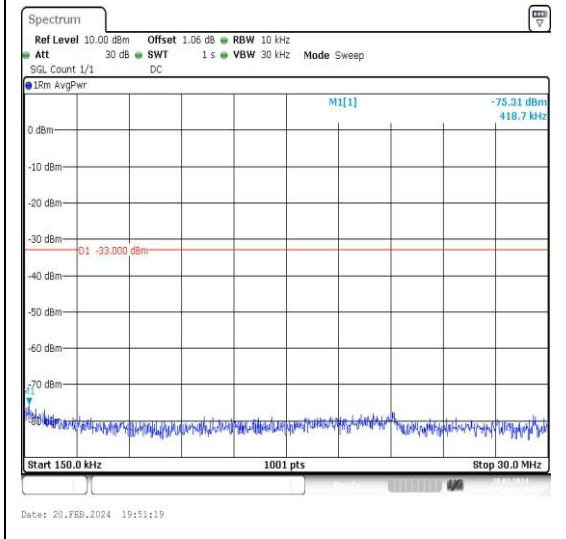

Band4_3MHz_16QAM_20175_1RB#0_0.009~0.15
_0.009~0.15

Band4_3MHz_16QAM_20175_1RB#0_0.15~30
0.15~30

Band4_3MHz_16QAM_20175_1RB#0_30~1000_3
0~1000

Band4_5MHz_QPSK_19975_1RB#0_3000~2000
0_3000~20000

Band4_5MHz_16QAM_19975_1RB#0_0.009~0.15
_0.009~0.15