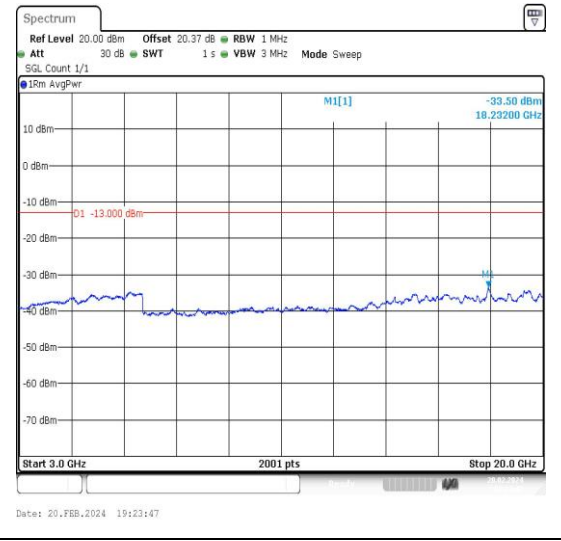

Band4_3MHz_16QAM_20175_1RB#0_30~1000_3
0~1000