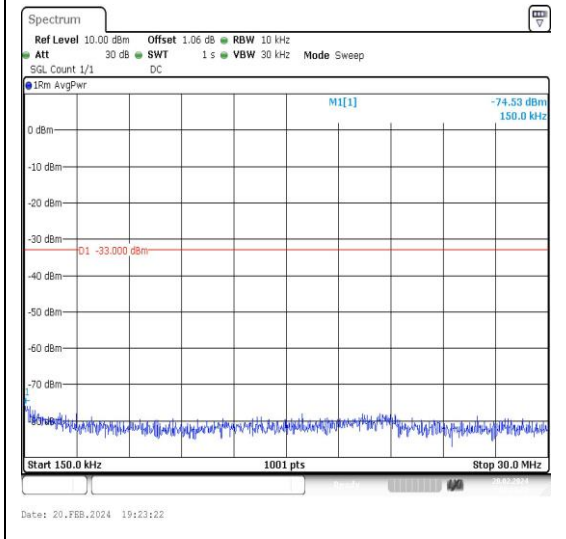

Band4_3MHz_QPSK_20175_1RB#0_3000~2000
0_3000~20000