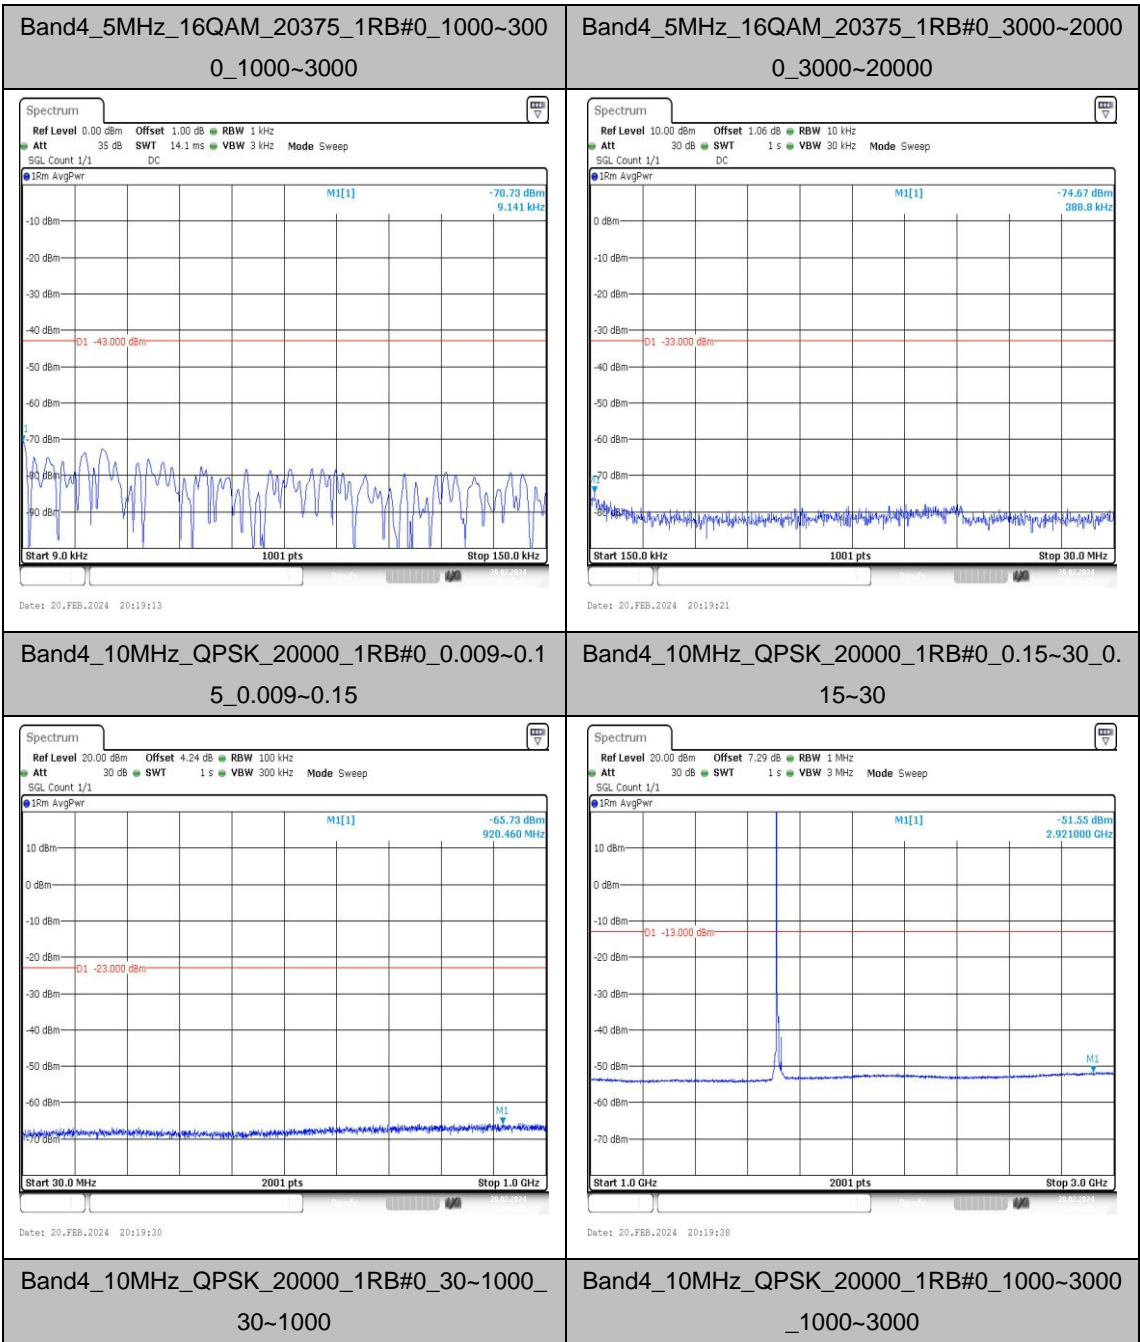

Band4_5MHz_16QAM_20175_1RB#0_30~1000_3
0~1000

Band4_5MHz_QPSK_20375_1RB#0_3000~2000 **Band4_5MHz_16QAM_20375_1RB#0_0.009~0.15**
 0_3000~20000 _0.009~0.15

Band4_5MHz_16QAM_20375_1RB#0_0.15~30 **Band4_5MHz_16QAM_20375_1RB#0_30~1000_3**
 0.15~30 0~1000