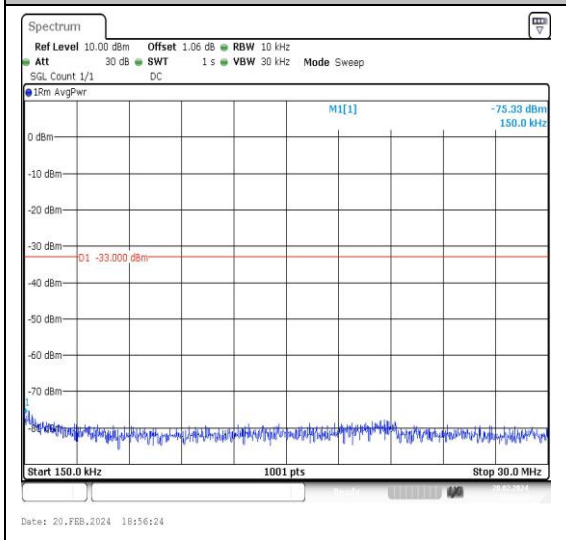

Band4_1.4MHz_QPSK_20393_1RB#0_3000~20000_00_3000~20000