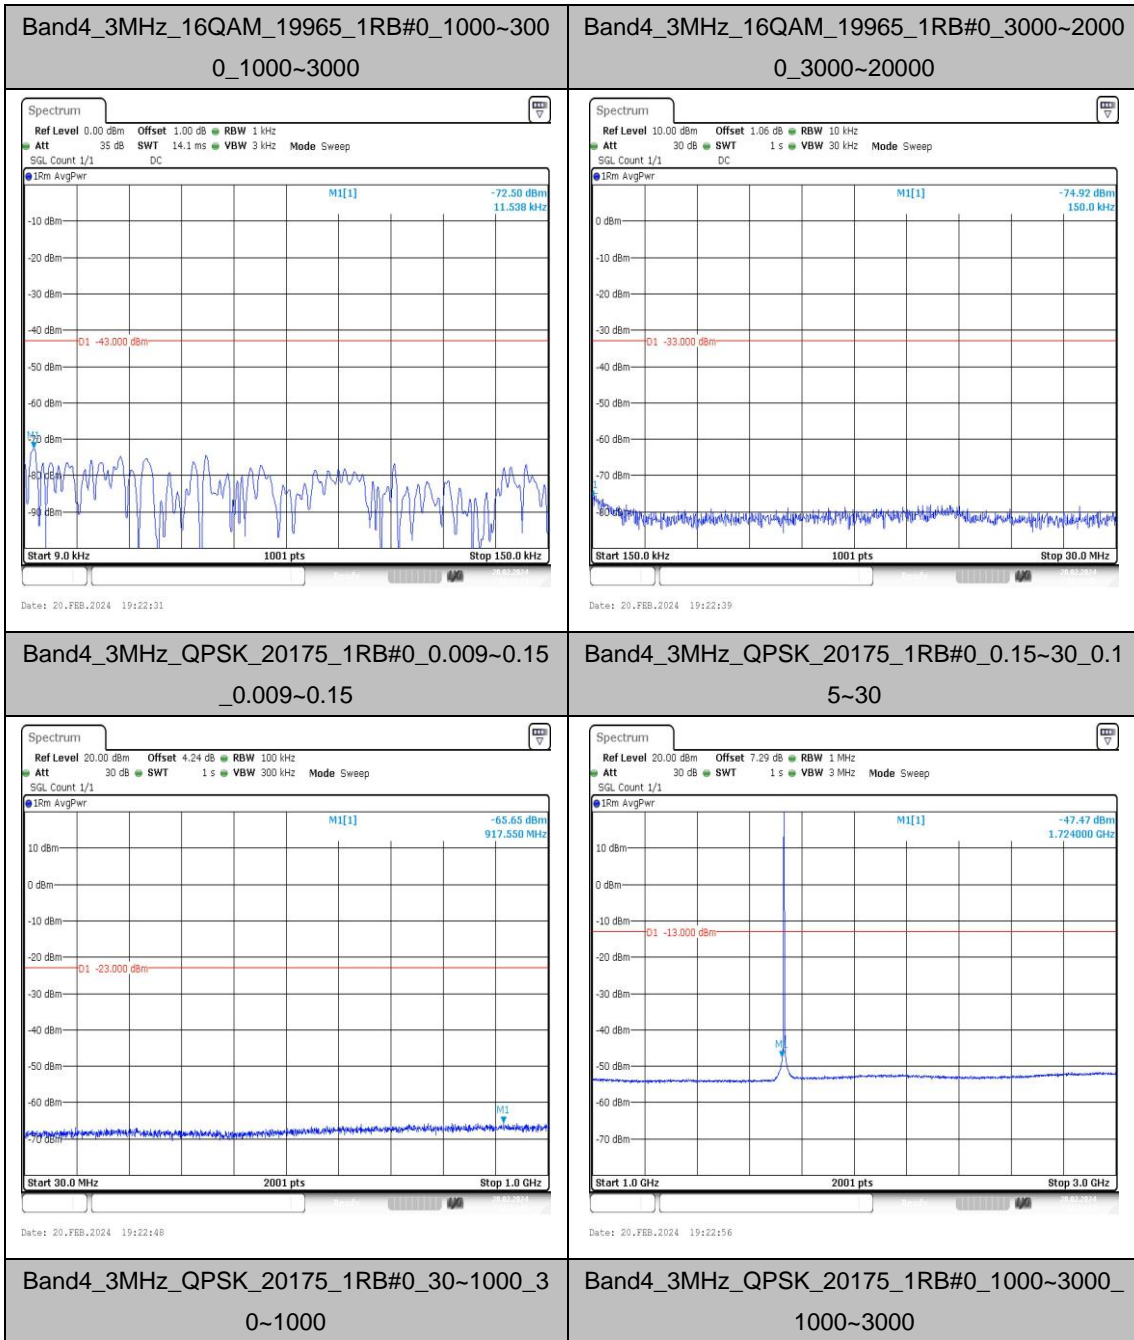

Band4_3MHz_QPSK_19965_1RB#0_3000~2000
0_3000~20000

Band4_3MHz_16QAM_19965_1RB#0_0.009~0.15
_0.009~0.15

Band4_3MHz_16QAM_19965_1RB#0_0.15~30
0.15~30

Band4_3MHz_16QAM_19965_1RB#0_30~1000_3
0~1000

Band4_3MHz_QPSK_20175_1RB#0_3000~2000
0_3000~20000