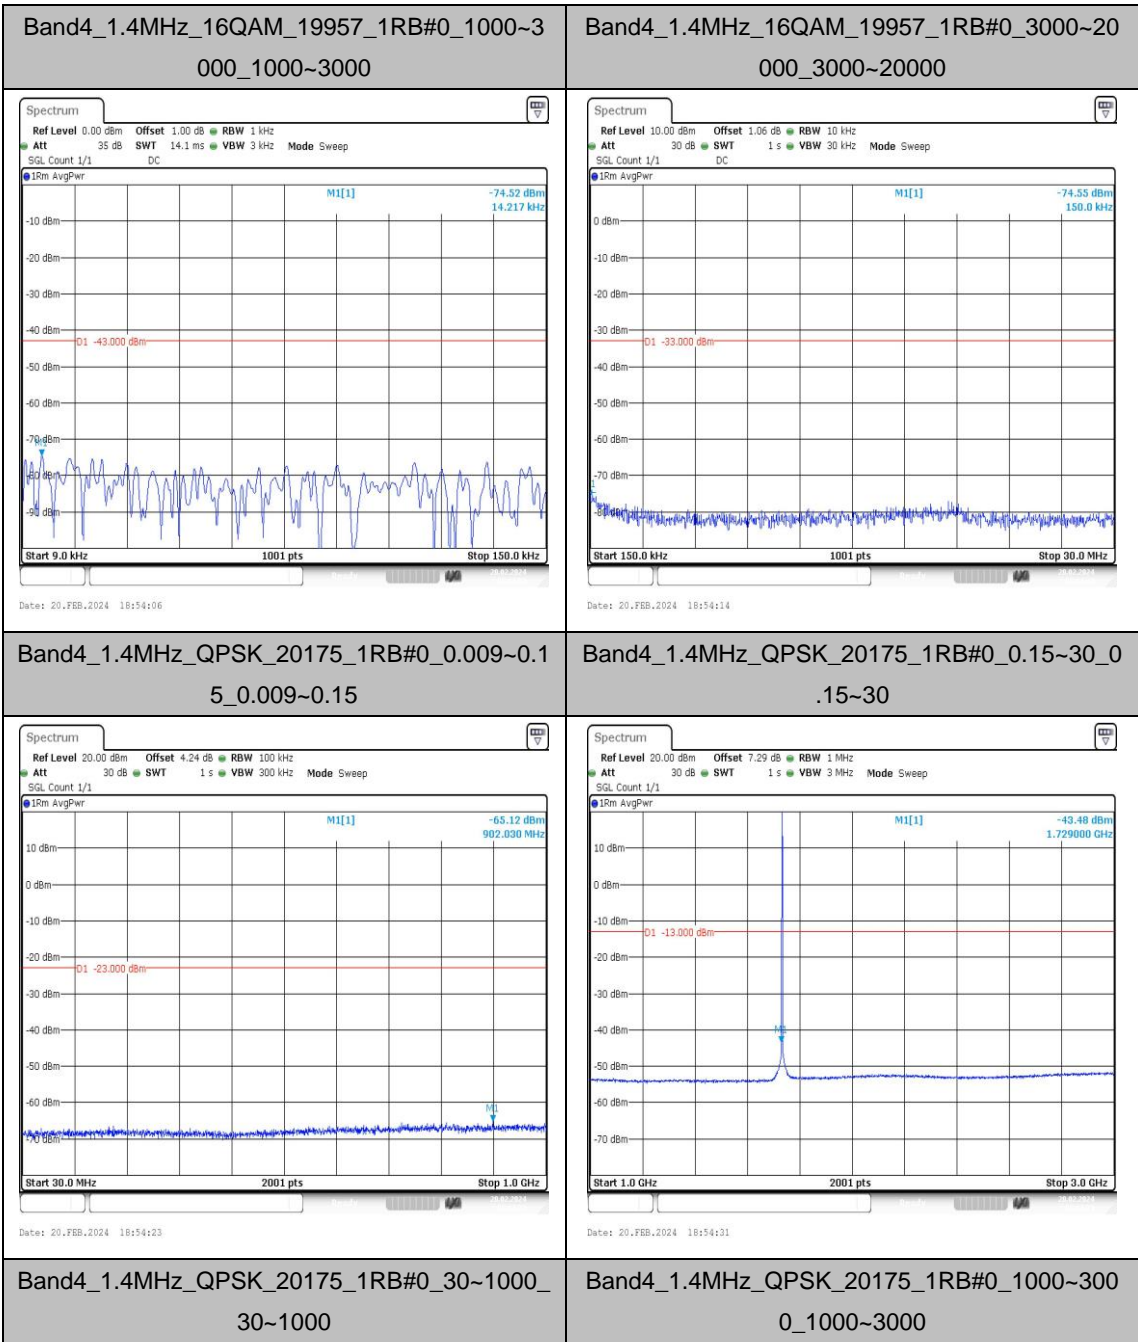

Test Graphs

Band4_1.4MHz_QPSK_19957_1RB#0_3000~20000_00_3000~20000

Band4_1.4MHz_16QAM_19957_1RB#0_0.009~0.15_15_0.009~0.15

Band4_1.4MHz_16QAM_19957_1RB#0_0.15~30_0.15~30

Band4_1.4MHz_16QAM_19957_1RB#0_30~1000_30~1000