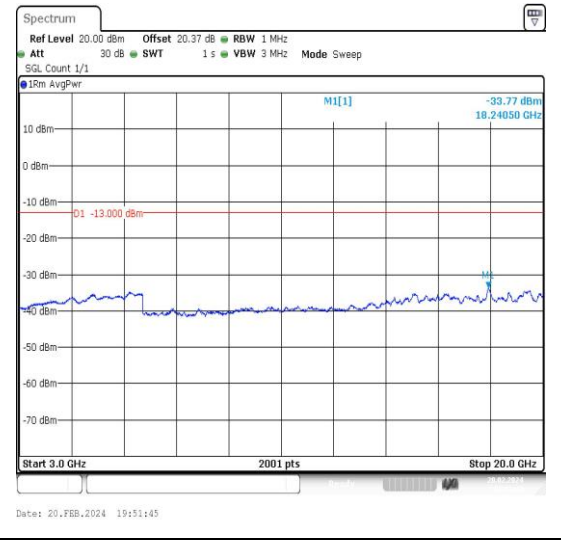

Band4_5MHz_16QAM_19975_1RB#0_30~1000_3
0~1000