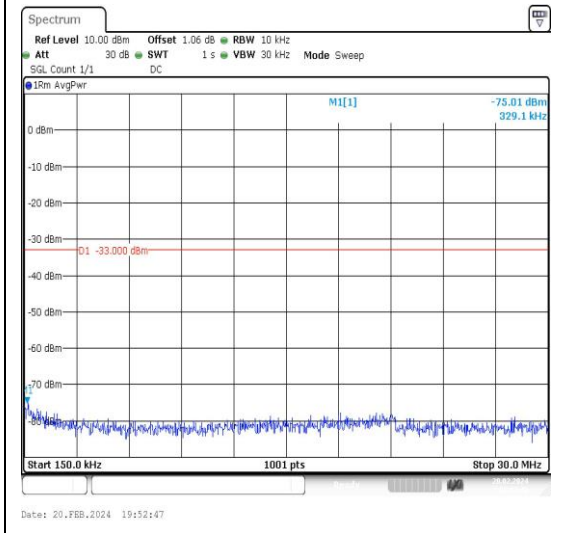

Band4_5MHz_16QAM_19975_1RB#0_0.15~30
0.15~30

Band4_5MHz_16QAM_19975_1RB#0_30~1000_3
0~1000

Band4_5MHz_QPSK_20175_1RB#0_3000~2000
0_3000~20000

Band4_5MHz_16QAM_20175_1RB#0_0.009~0.15
_0.009~0.15

Band4_5MHz_16QAM_20175_1RB#0_0.15~30
0.15~30