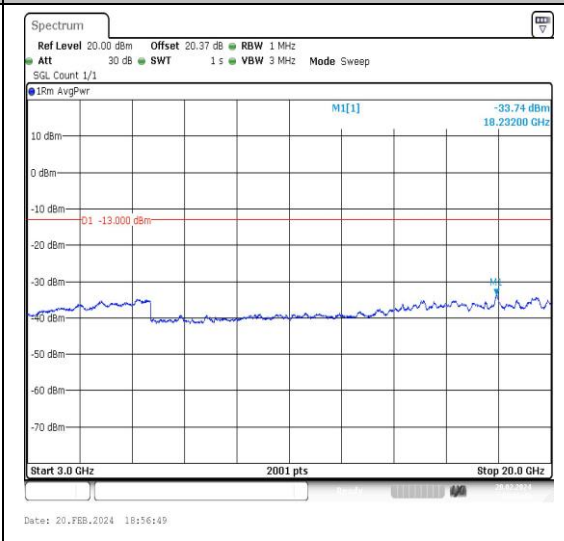

Band4_1.4MHz_16QAM_20393_1RB#0_30~1000_30~1000