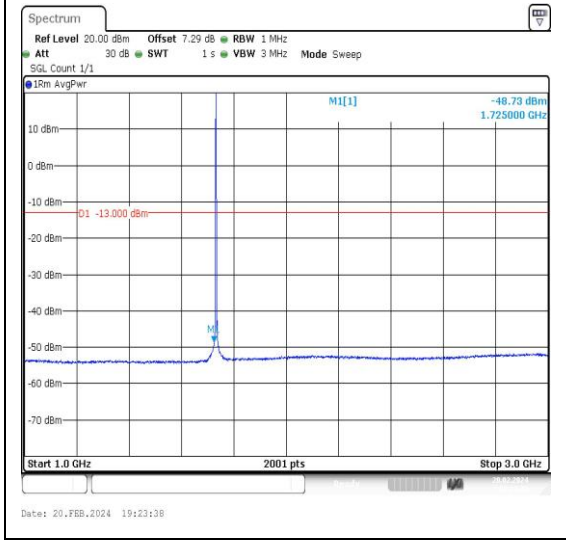

Band4_3MHz_16QAM_20175_1RB#0_0.15~30
0.15~30