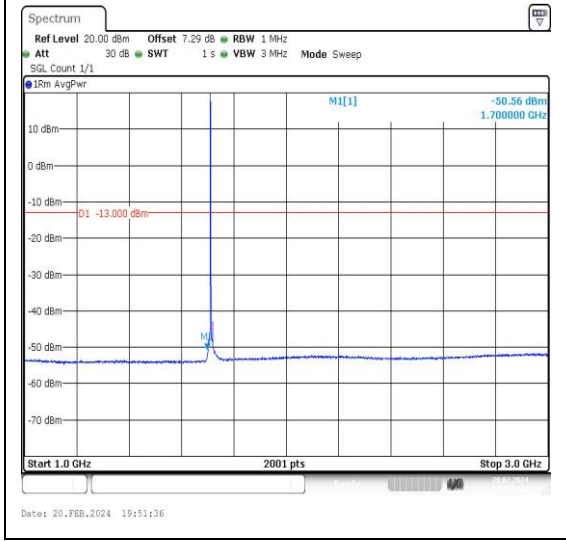

Band4_5MHz_16QAM_19975_1RB#0_0.15~30
0.15~30