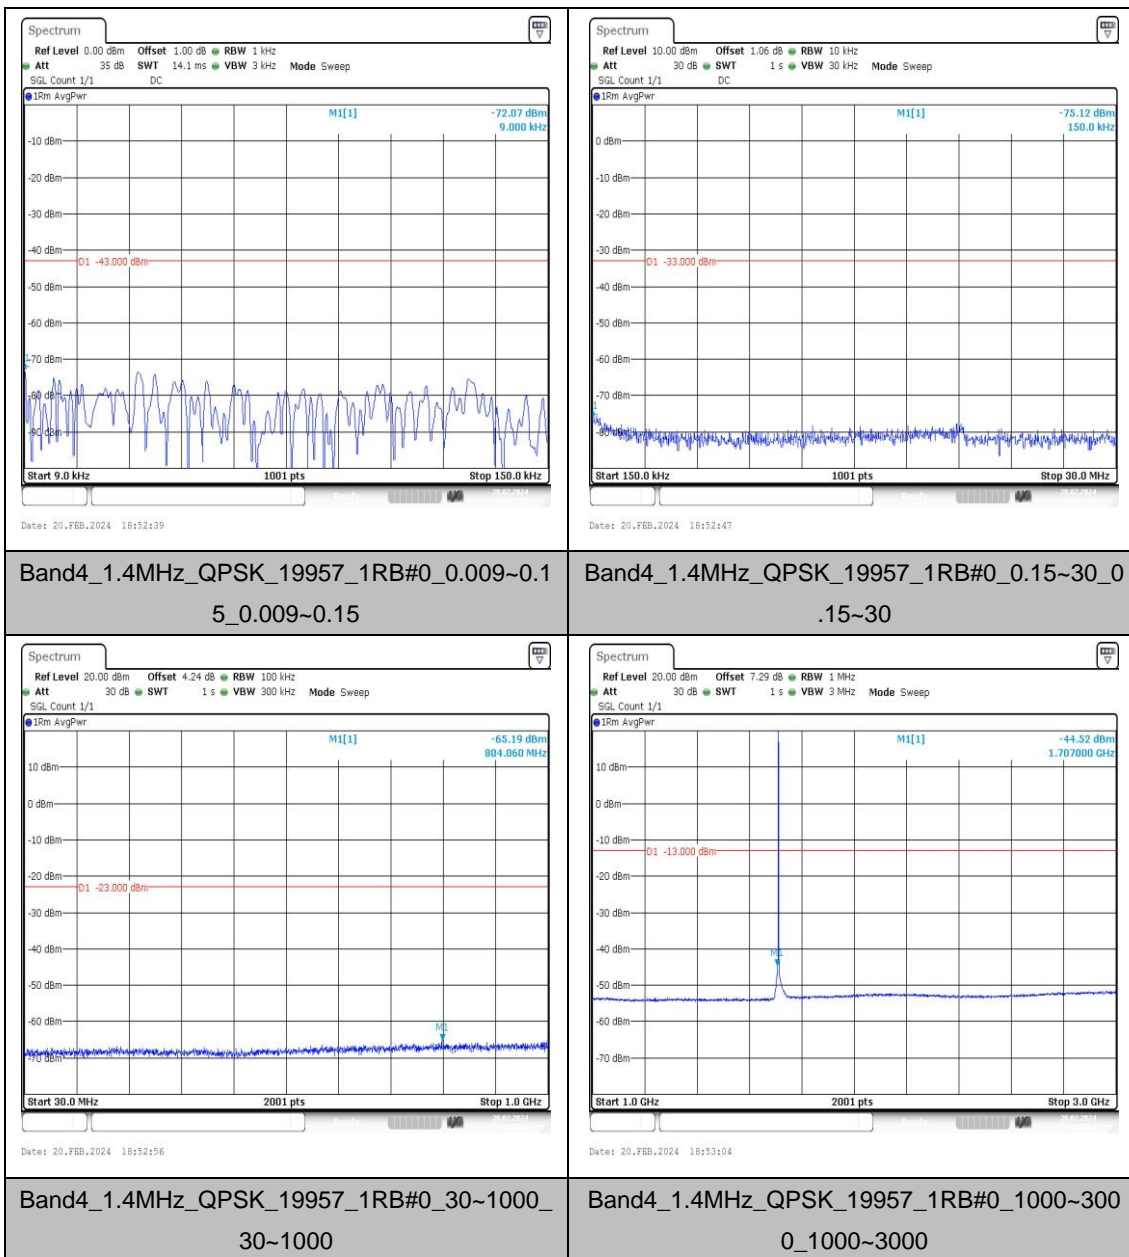

Test Graphs