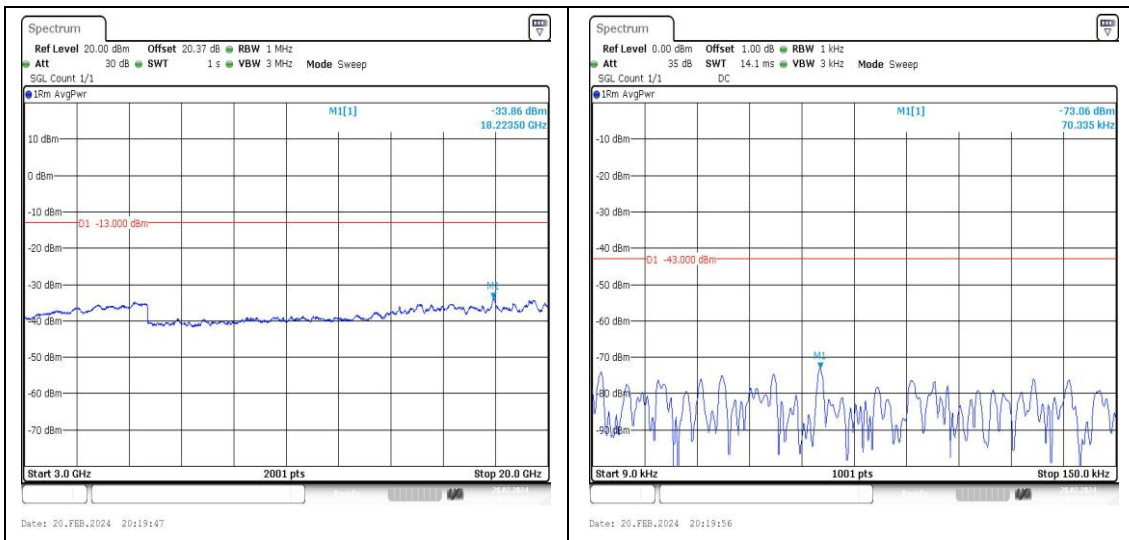

Band4_5MHz_16QAM_20175_1RB#0_30~1000_3
0~1000

Band4_5MHz_QPSK_20375_1RB#0_3000~2000 **Band4_5MHz_16QAM_20375_1RB#0_0.009~0.15**
 0_3000~20000 _0.009~0.15

Band4_5MHz_16QAM_20375_1RB#0_0.15~30 **Band4_5MHz_16QAM_20375_1RB#0_30~1000_3**
 0.15~30 0~1000