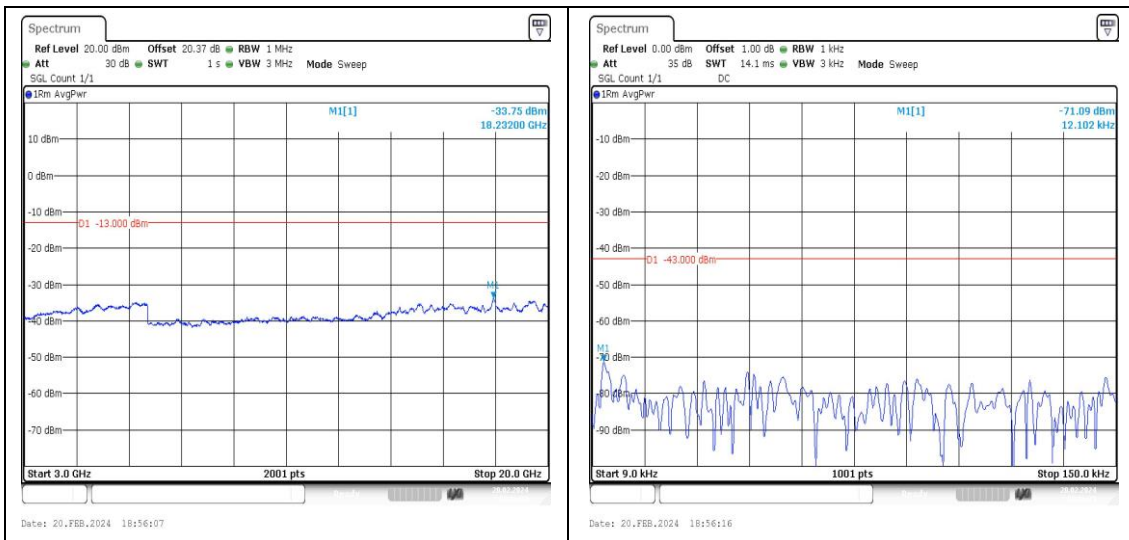

Test Graphs

Band4_1.4MHz_QPSK_19957_1RB#0_3000~20000_00_3000~20000

Band4_1.4MHz_16QAM_19957_1RB#0_0.009~0.15_15_0.009~0.15

Band4_1.4MHz_16QAM_19957_1RB#0_0.15~30_0.15~30

Band4_1.4MHz_16QAM_19957_1RB#0_30~1000_30~1000