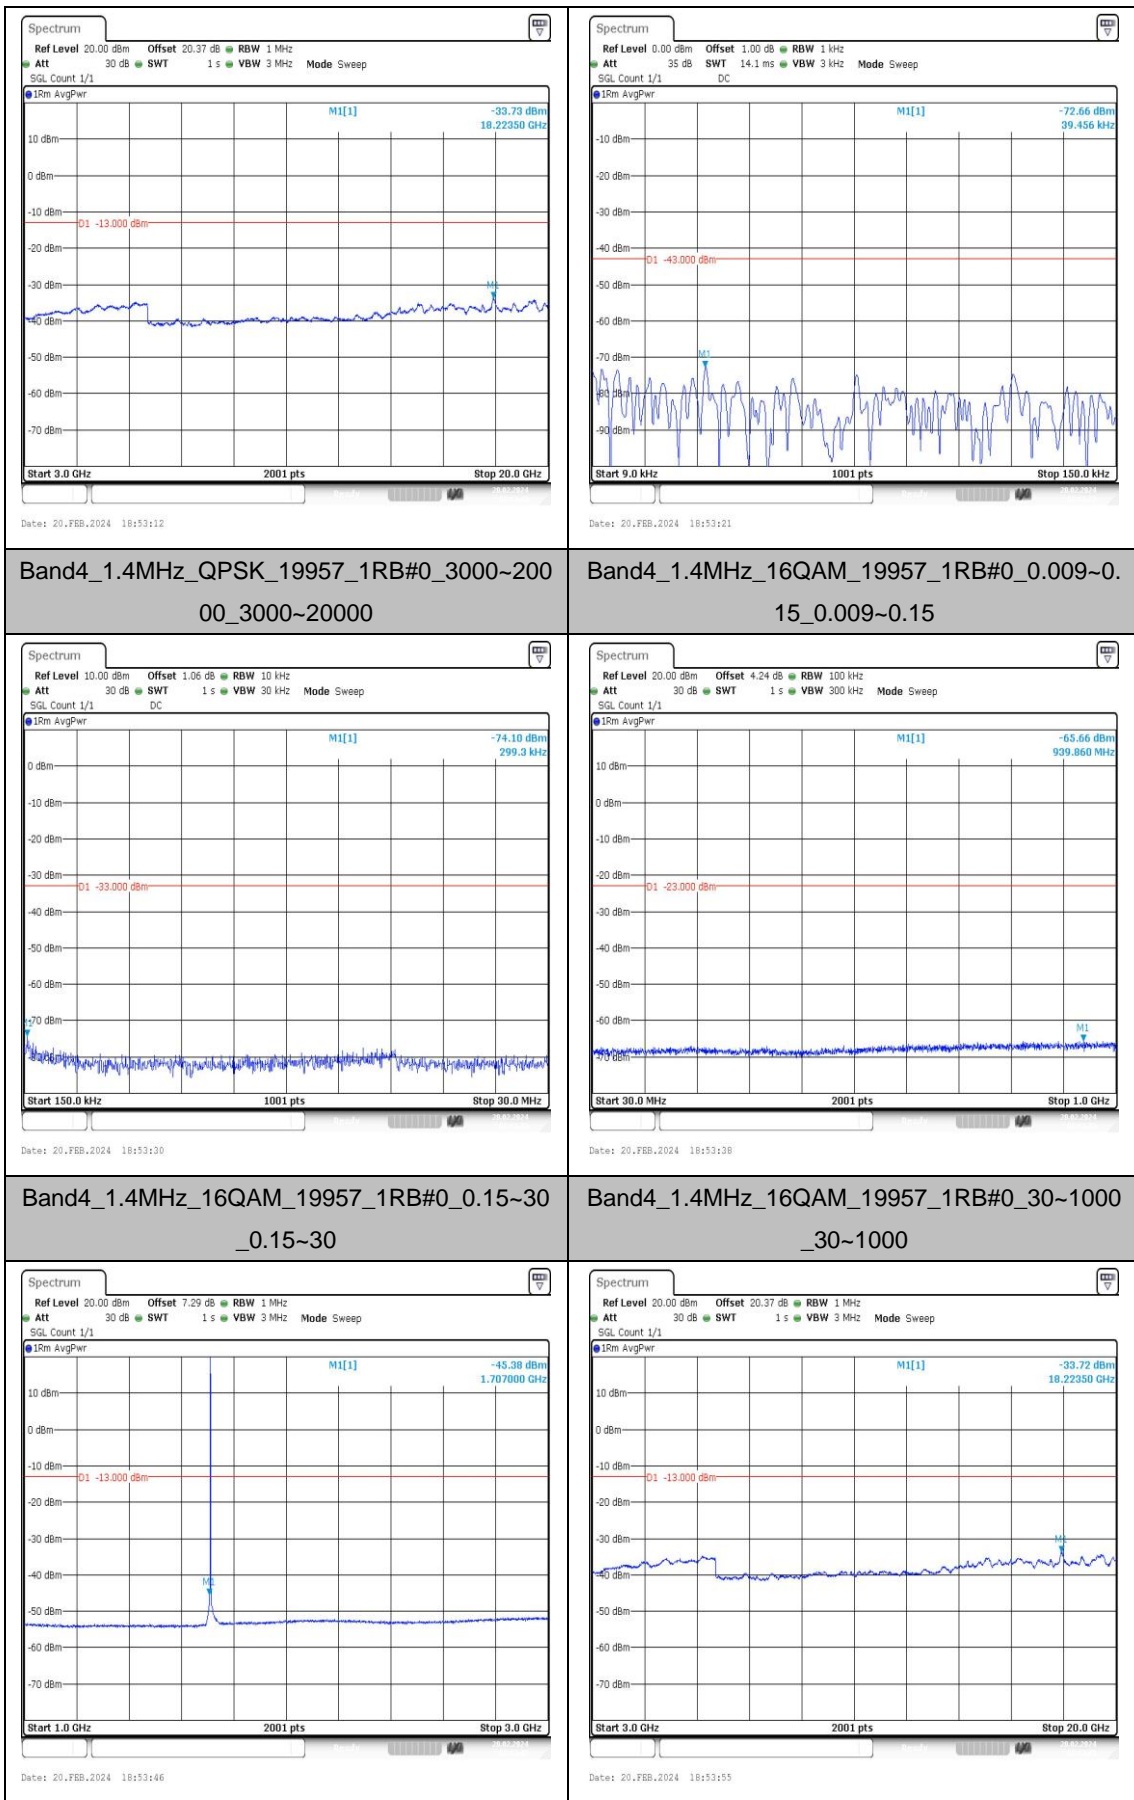

Band4_1.4MHz_QPSK_19957_1RB#0_3000~20000_00_3000~20000

Band4_1.4MHz_16QAM_19957_1RB#0_0.009~0.15_15_0.009~0.15

Band4_1.4MHz_16QAM_19957_1RB#0_0.15~30_0.15~30

Band4_1.4MHz_16QAM_19957_1RB#0_30~1000_30~1000