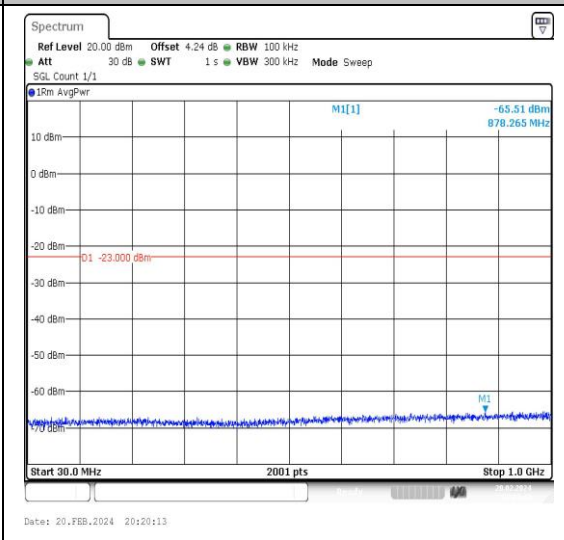

Band4_10MHz_16QAM_20000_1RB#0_0.009~0.15_5_0.009~0.15