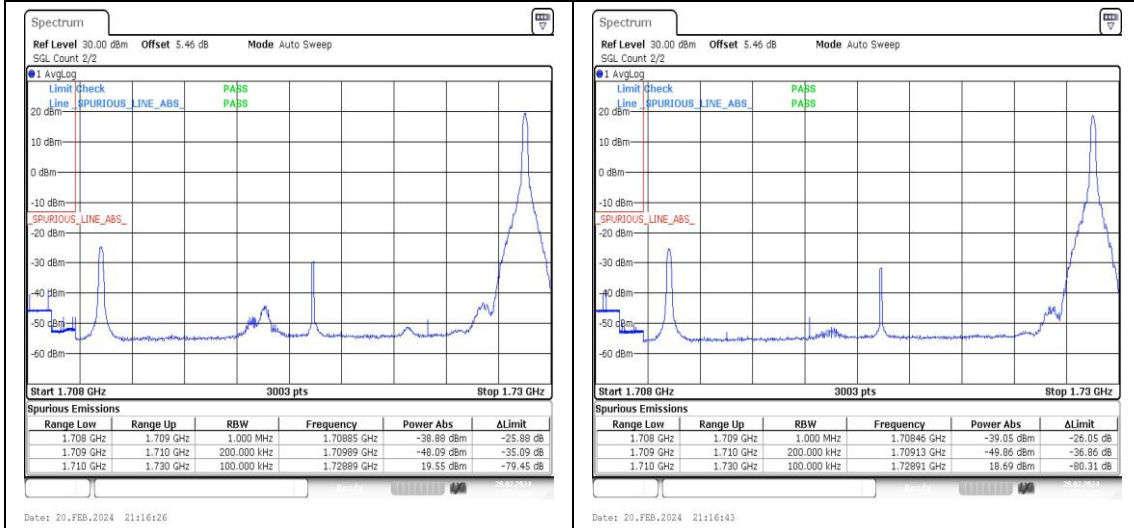

Band4_20MHz_QPSK_20050_1RB#0

Band4_20MHz_16QAM_20050_1RB#0

Band4_20MHz_QPSK_20050_1RB#99

Band4_20MHz_16QAM_20050_1RB#99

Band4_20MHz_QPSK_20050_100RB#0

Band4_20MHz_16QAM_20050_100RB#0

Appendix E: Conducted Spurious Emission

Test Result

Band	Bandwidth	Modulation	Channel	RB Configuration	Frequency Range	Verdict
Band4	1.4MHz	QPSK	19957	1RB#0	0.009~0.15	PASS
Band4	1.4MHz	QPSK	19957	1RB#0	0.15~30	PASS
Band4	1.4MHz	QPSK	19957	1RB#0	30~1000	PASS
Band4	1.4MHz	QPSK	19957	1RB#0	1000~3000	PASS
Band4	1.4MHz	QPSK	19957	1RB#0	3000~20000	PASS
Band4	1.4MHz	16QAM	19957	1RB#0	0.009~0.15	PASS
Band4	1.4MHz	16QAM	19957	1RB#0	0.15~30	PASS
Band4	1.4MHz	16QAM	19957	1RB#0	30~1000	PASS
Band4	1.4MHz	16QAM	19957	1RB#0	1000~3000	PASS
Band4	1.4MHz	16QAM	19957	1RB#0	3000~20000	PASS
Band4	1.4MHz	QPSK	20175	1RB#0	0.009~0.15	PASS
Band4	1.4MHz	QPSK	20175	1RB#0	0.15~30	PASS
Band4	1.4MHz	QPSK	20175	1RB#0	30~1000	PASS
Band4	1.4MHz	QPSK	20175	1RB#0	1000~3000	PASS
Band4	1.4MHz	QPSK	20175	1RB#0	3000~20000	PASS
Band4	1.4MHz	16QAM	20175	1RB#0	0.009~0.15	PASS
Band4	1.4MHz	16QAM	20175	1RB#0	0.15~30	PASS
Band4	1.4MHz	16QAM	20175	1RB#0	30~1000	PASS
Band4	1.4MHz	16QAM	20175	1RB#0	1000~3000	PASS
Band4	1.4MHz	16QAM	20175	1RB#0	3000~20000	PASS
Band4	1.4MHz	QPSK	20393	1RB#0	0.009~0.15	PASS
Band4	1.4MHz	QPSK	20393	1RB#0	0.15~30	PASS
Band4	1.4MHz	QPSK	20393	1RB#0	30~1000	PASS
Band4	1.4MHz	QPSK	20393	1RB#0	1000~3000	PASS
Band4	1.4MHz	QPSK	20393	1RB#0	3000~20000	PASS
Band4	1.4MHz	16QAM	20393	1RB#0	0.009~0.15	PASS
Band4	1.4MHz	16QAM	20393	1RB#0	0.15~30	PASS
Band4	1.4MHz	16QAM	20393	1RB#0	30~1000	PASS
Band4	1.4MHz	16QAM	20393	1RB#0	1000~3000	PASS
Band4	1.4MHz	16QAM	20393	1RB#0	3000~20000	PASS
Band4	3MHz	QPSK	19965	1RB#0	0.009~0.15	PASS
Band4	3MHz	QPSK	19965	1RB#0	0.15~30	PASS
Band4	3MHz	QPSK	19965	1RB#0	30~1000	PASS
Band4	3MHz	QPSK	19965	1RB#0	1000~3000	PASS