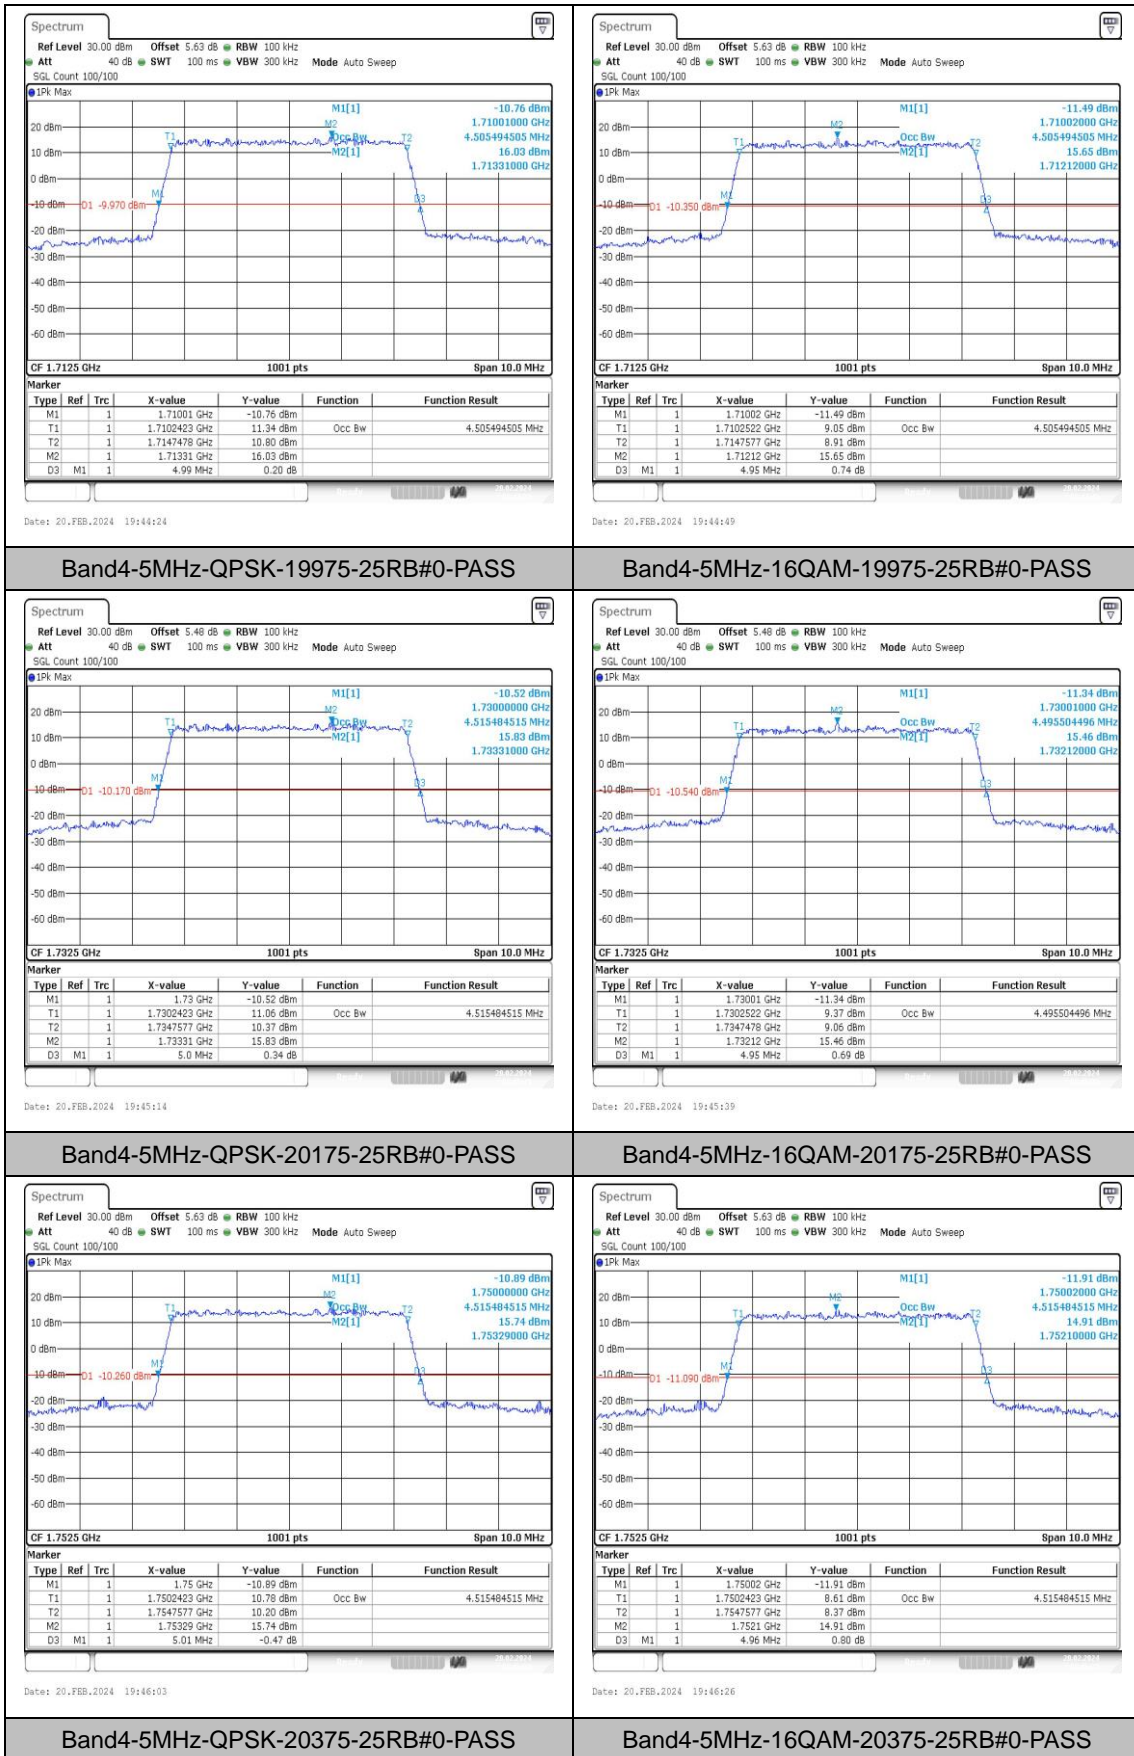

### Test Graphs

Band4-1.4MHz-QPSK-19957-6RB#0-PASS

Band4-1.4MHz-16QAM-19957-6RB#0-PASS

Band4-1.4MHz-QPSK-20175-6RB#0-PASS

Band4-1.4MHz-16QAM-20175-6RB#0-PASS

Band4-15MHz-QPSK-20025-75RB#0-PASS

Band4-15MHz-16QAM-20025-75RB#0-PASS

Band4-15MHz-QPSK-20175-75RB#0-PASS

Band4-15MHz-16QAM-20175-75RB#0-PASS

Band4-15MHz-QPSK-20325-75RB#0-PASS

Band4-15MHz-16QAM-20325-75RB#0-PASS

## Appendix D: Band Edge

### Test Graphs