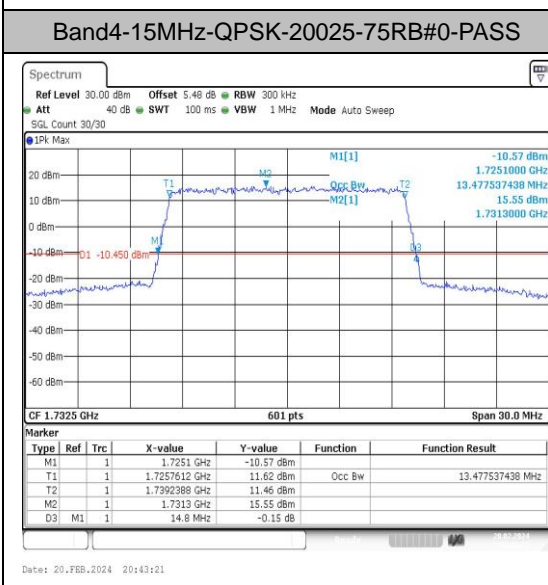

### Test Graphs

Band4-1.4MHz-QPSK-19957-6RB#0-PASS

Band4-1.4MHz-16QAM-19957-6RB#0-PASS

Band4-1.4MHz-QPSK-20175-6RB#0-PASS

Band4-1.4MHz-16QAM-20175-6RB#0-PASS

Band4-15MHz-QPSK-20025-75RB#0-PASS

Band4-15MHz-16QAM-20025-75RB#0-PASS