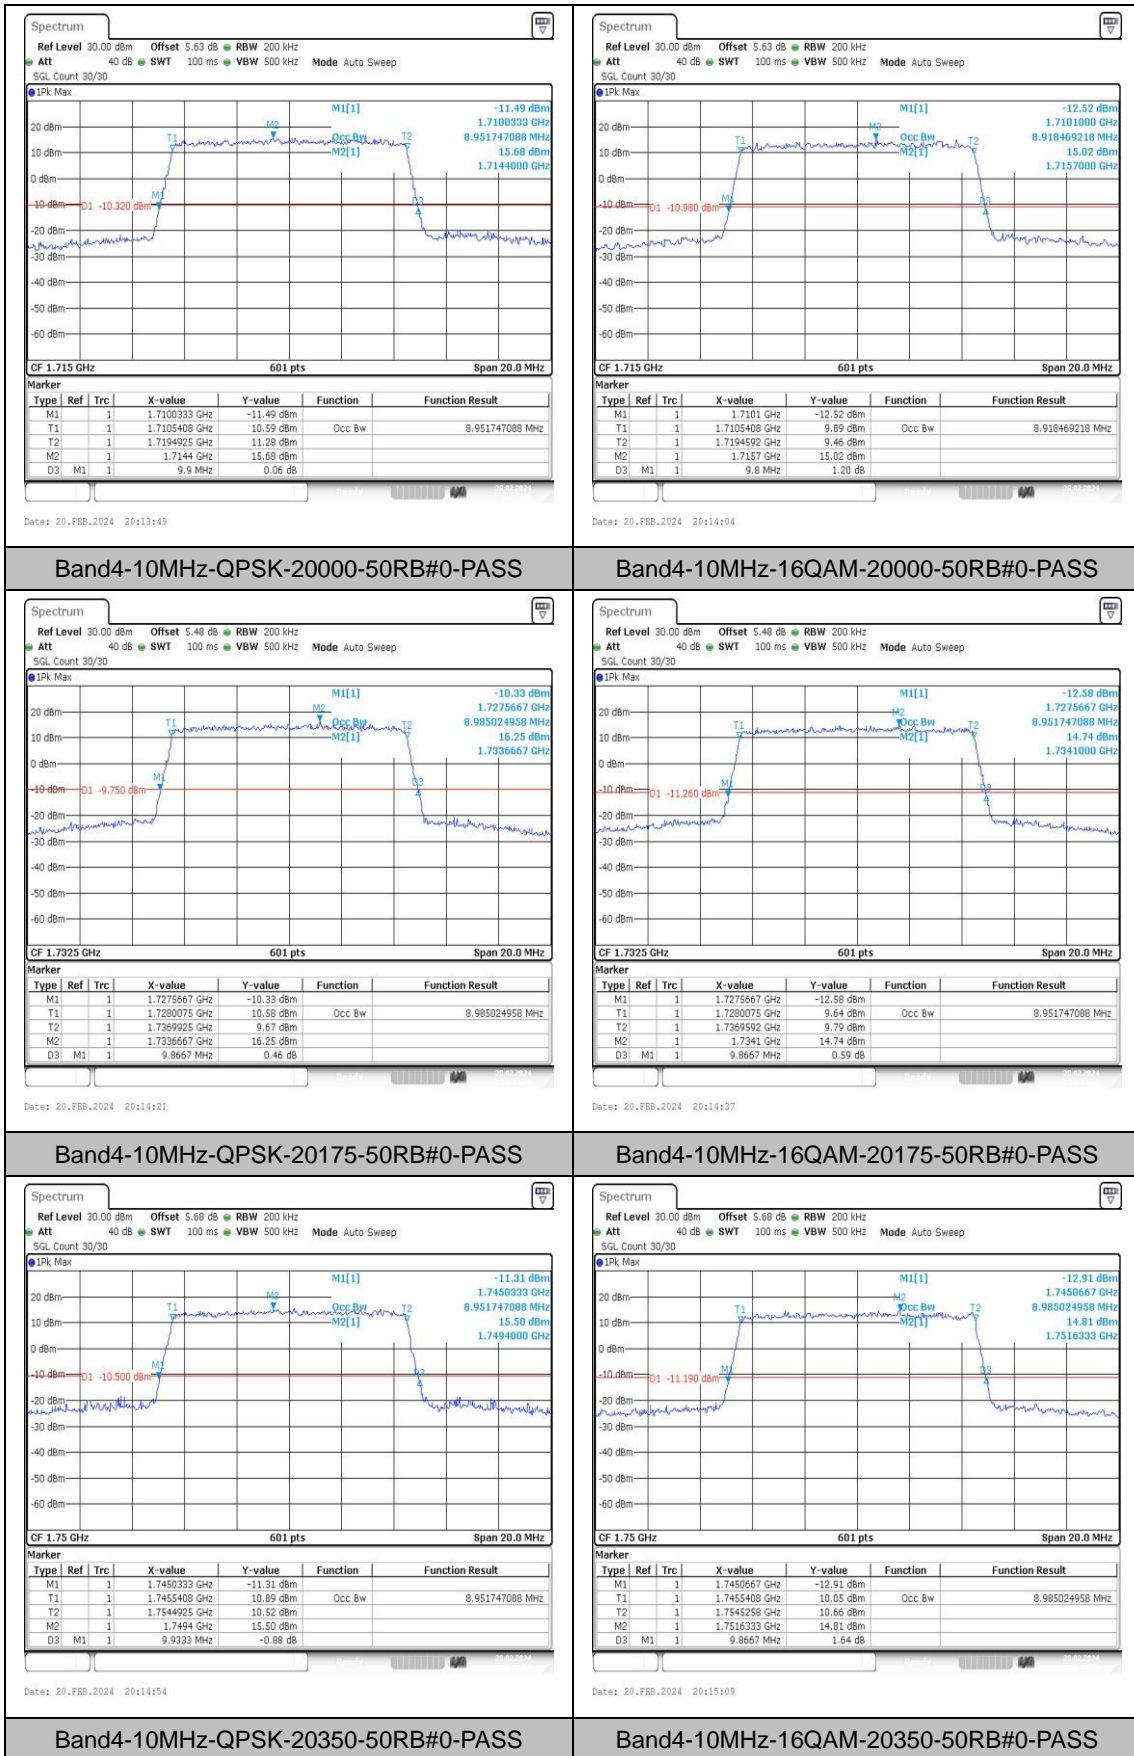

### Test Graphs

Band4-1.4MHz-QPSK-19957-6RB#0-PASS

Band4-1.4MHz-16QAM-19957-6RB#0-PASS

Band4-1.4MHz-QPSK-20175-6RB#0-PASS

Band4-1.4MHz-16QAM-20175-6RB#0-PASS

Band4-15MHz-QPSK-20025-75RB#0-PASS

Band4-15MHz-16QAM-20025-75RB#0-PASS

Band4-15MHz-QPSK-20175-75RB#0-PASS

Band4-15MHz-16QAM-20175-75RB#0-PASS

Band4-15MHz-QPSK-20325-75RB#0-PASS

Band4-15MHz-16QAM-20325-75RB#0-PASS

## Appendix D: Band Edge

### Test Graphs