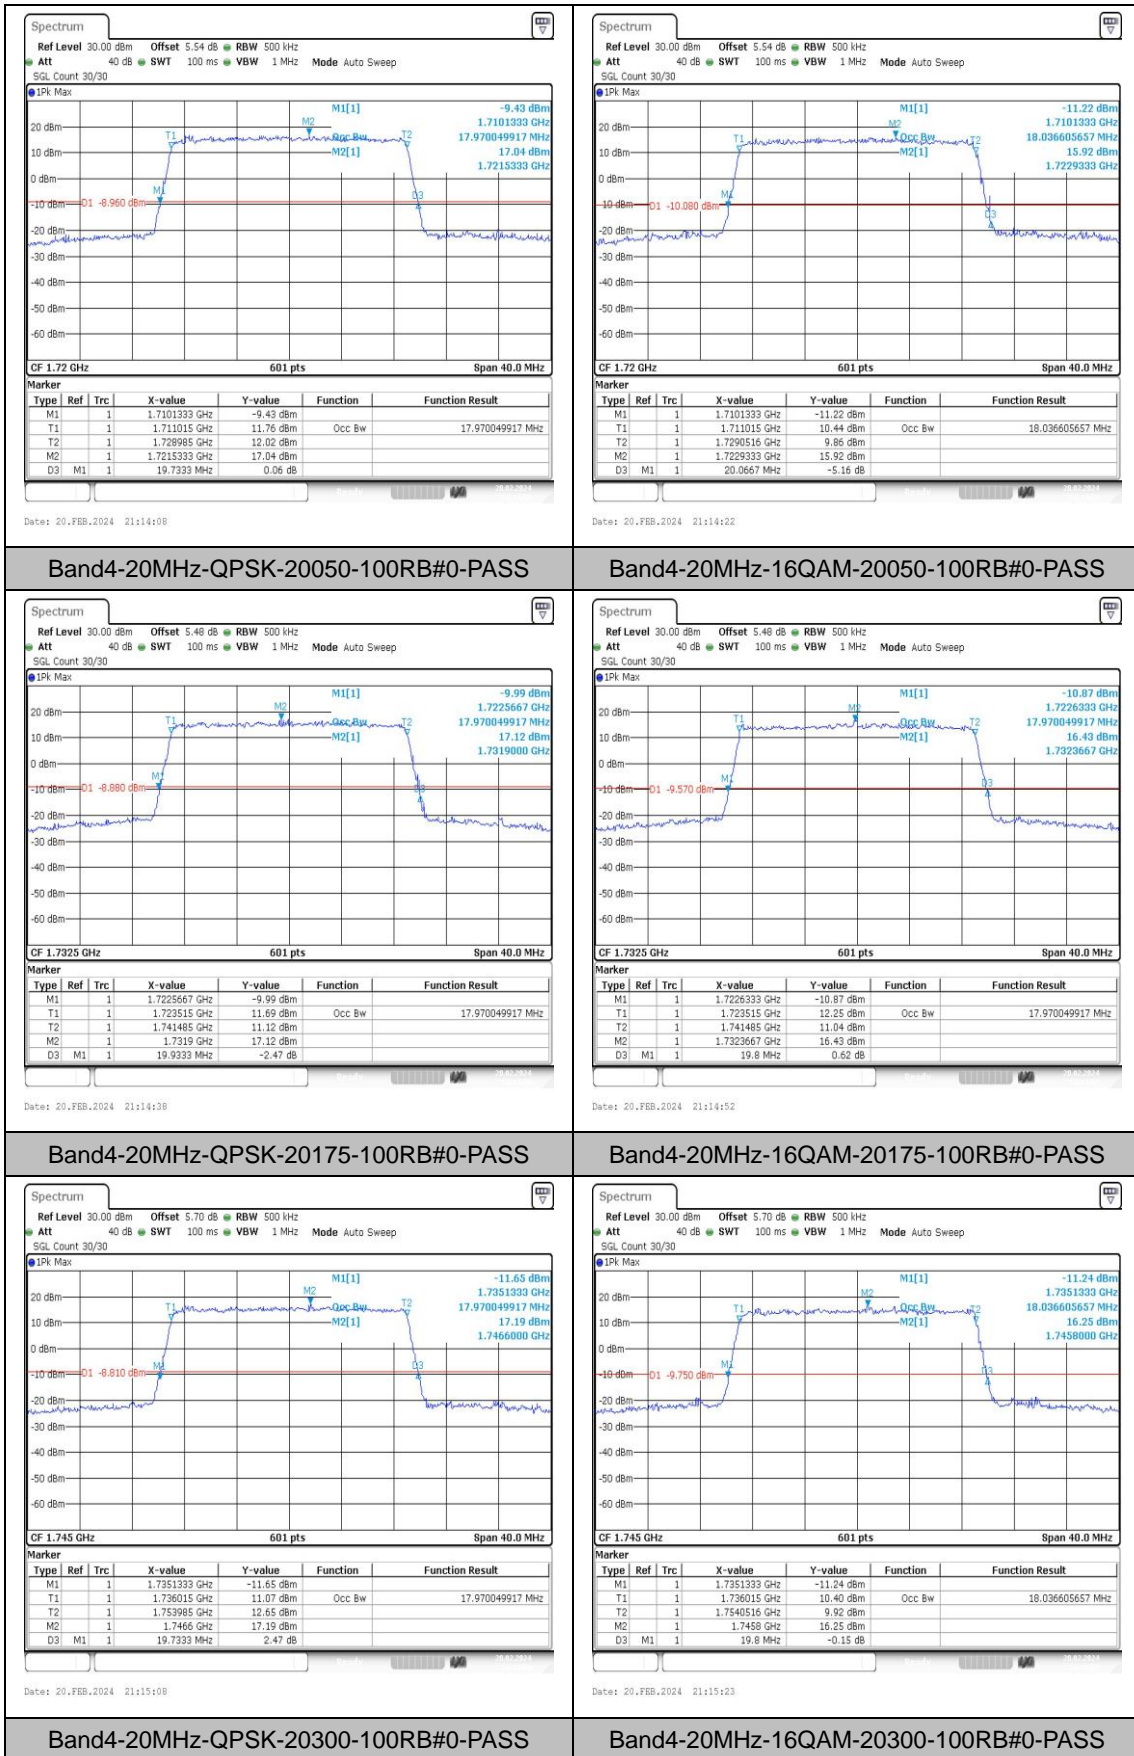

### Test Graphs

Band4-1.4MHz-QPSK-19957-6RB#0-PASS

Band4-1.4MHz-16QAM-19957-6RB#0-PASS

Band4-1.4MHz-QPSK-20175-6RB#0-PASS

Band4-1.4MHz-16QAM-20175-6RB#0-PASS

Band4-15MHz-QPSK-20025-75RB#0-PASS

Band4-15MHz-16QAM-20025-75RB#0-PASS

Band4-15MHz-QPSK-20175-75RB#0-PASS

Band4-15MHz-16QAM-20175-75RB#0-PASS

Band4-15MHz-QPSK-20325-75RB#0-PASS

Band4-15MHz-16QAM-20325-75RB#0-PASS

## Appendix D: Band Edge

### Test Graphs