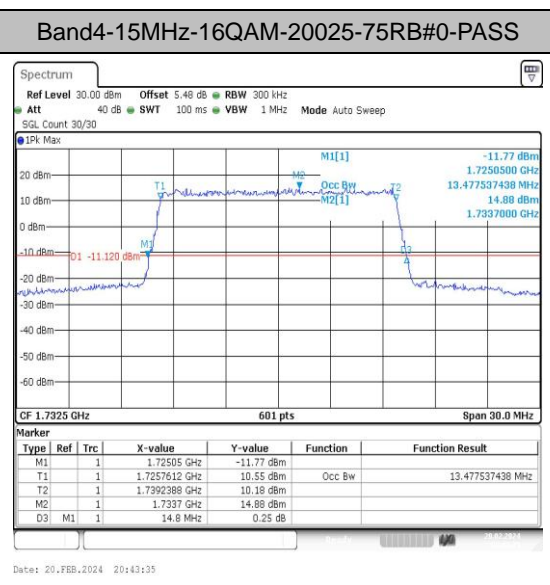

### Test Graphs

Band4-1.4MHz-QPSK-19957-6RB#0-PASS

Band4-1.4MHz-16QAM-19957-6RB#0-PASS

Band4-1.4MHz-QPSK-20175-6RB#0-PASS

Band4-1.4MHz-16QAM-20175-6RB#0-PASS

Band4-15MHz-QPSK-20025-75RB#0-PASS

Band4-15MHz-16QAM-20025-75RB#0-PASS

Band4-15MHz-QPSK-20175-75RB#0-PASS

Band4-15MHz-16QAM-20175-75RB#0-PASS

Band4-15MHz-QPSK-20325-75RB#0-PASS

Band4-15MHz-16QAM-20325-75RB#0-PASS

## Appendix D: Band Edge