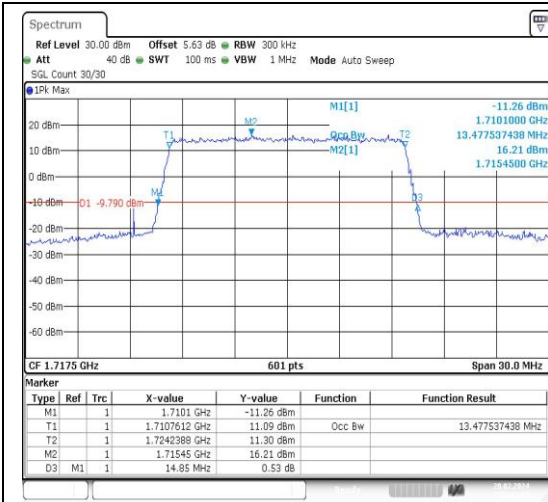

### Test Graphs

Band4-1.4MHz-QPSK-19957-6RB#0-PASS

Band4-1.4MHz-16QAM-19957-6RB#0-PASS

Band4-1.4MHz-QPSK-20175-6RB#0-PASS

Band4-1.4MHz-16QAM-20175-6RB#0-PASS

Band4-15MHz-QPSK-20025-75RB#0-PASS

Band4-15MHz-16QAM-20025-75RB#0-PASS

Band4-15MHz-QPSK-20175-75RB#0-PASS

Band4-15MHz-16QAM-20175-75RB#0-PASS

Band4-15MHz-QPSK-20325-75RB#0-PASS

Band4-15MHz-16QAM-20325-75RB#0-PASS

## Appendix D: Band Edge