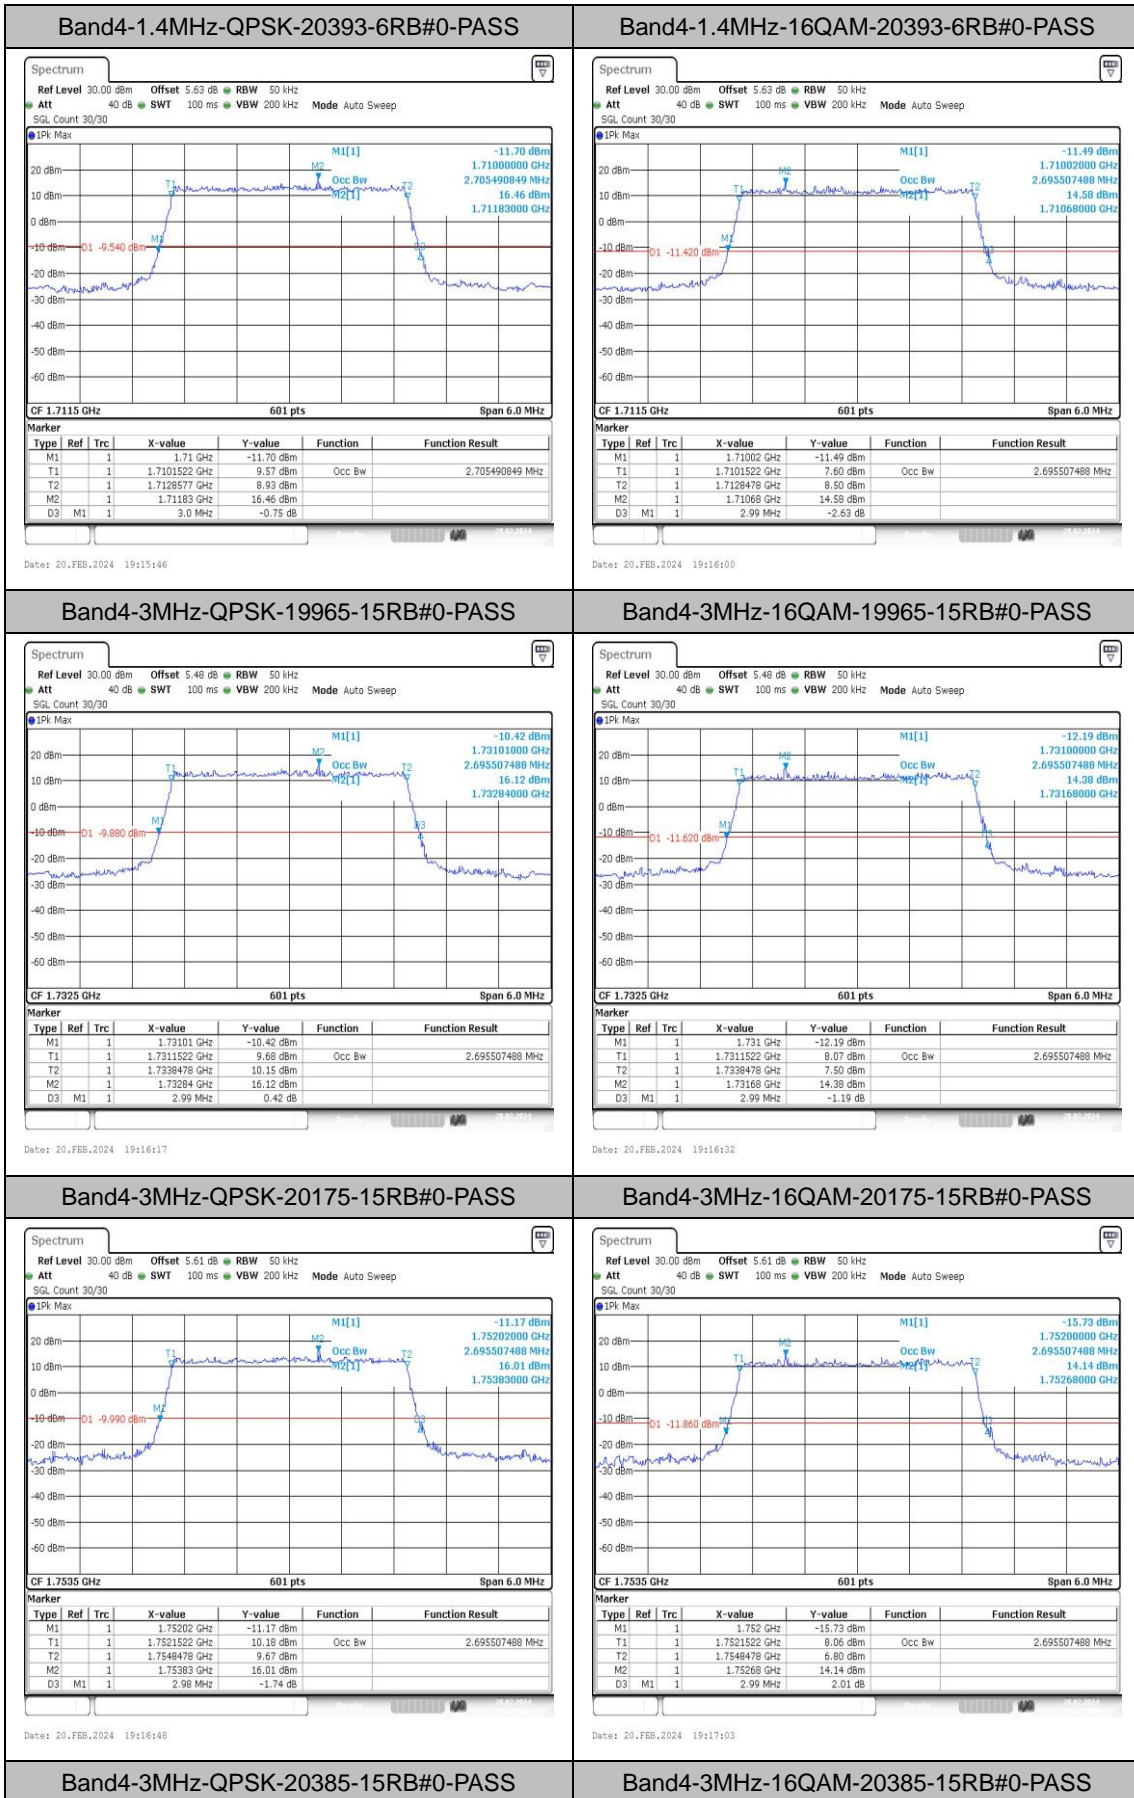

### Test Graphs

Band4-1.4MHz-QPSK-19957-6RB#0-PASS

Band4-1.4MHz-16QAM-19957-6RB#0-PASS

Band4-1.4MHz-QPSK-20175-6RB#0-PASS

Band4-1.4MHz-16QAM-20175-6RB#0-PASS

Band4-15MHz-QPSK-20025-75RB#0-PASS

Band4-15MHz-16QAM-20025-75RB#0-PASS

Band4-15MHz-QPSK-20175-75RB#0-PASS

Band4-15MHz-16QAM-20175-75RB#0-PASS

Band4-15MHz-QPSK-20325-75RB#0-PASS

Band4-15MHz-16QAM-20325-75RB#0-PASS

## Appendix D: Band Edge

### Test Graphs