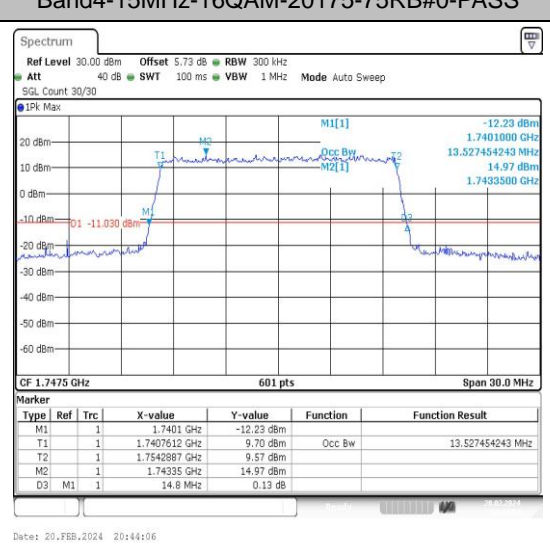

### Test Graphs

Band4-1.4MHz-QPSK-19957-6RB#0-PASS

Band4-1.4MHz-16QAM-19957-6RB#0-PASS

Band4-1.4MHz-QPSK-20175-6RB#0-PASS

Band4-1.4MHz-16QAM-20175-6RB#0-PASS

Band4-15MHz-QPSK-20025-75RB#0-PASS

Band4-15MHz-16QAM-20025-75RB#0-PASS

Band4-15MHz-QPSK-20175-75RB#0-PASS

Band4-15MHz-16QAM-20175-75RB#0-PASS

Band4-15MHz-QPSK-20325-75RB#0-PASS

Band4-15MHz-16QAM-20325-75RB#0-PASS

## Appendix D: Band Edge