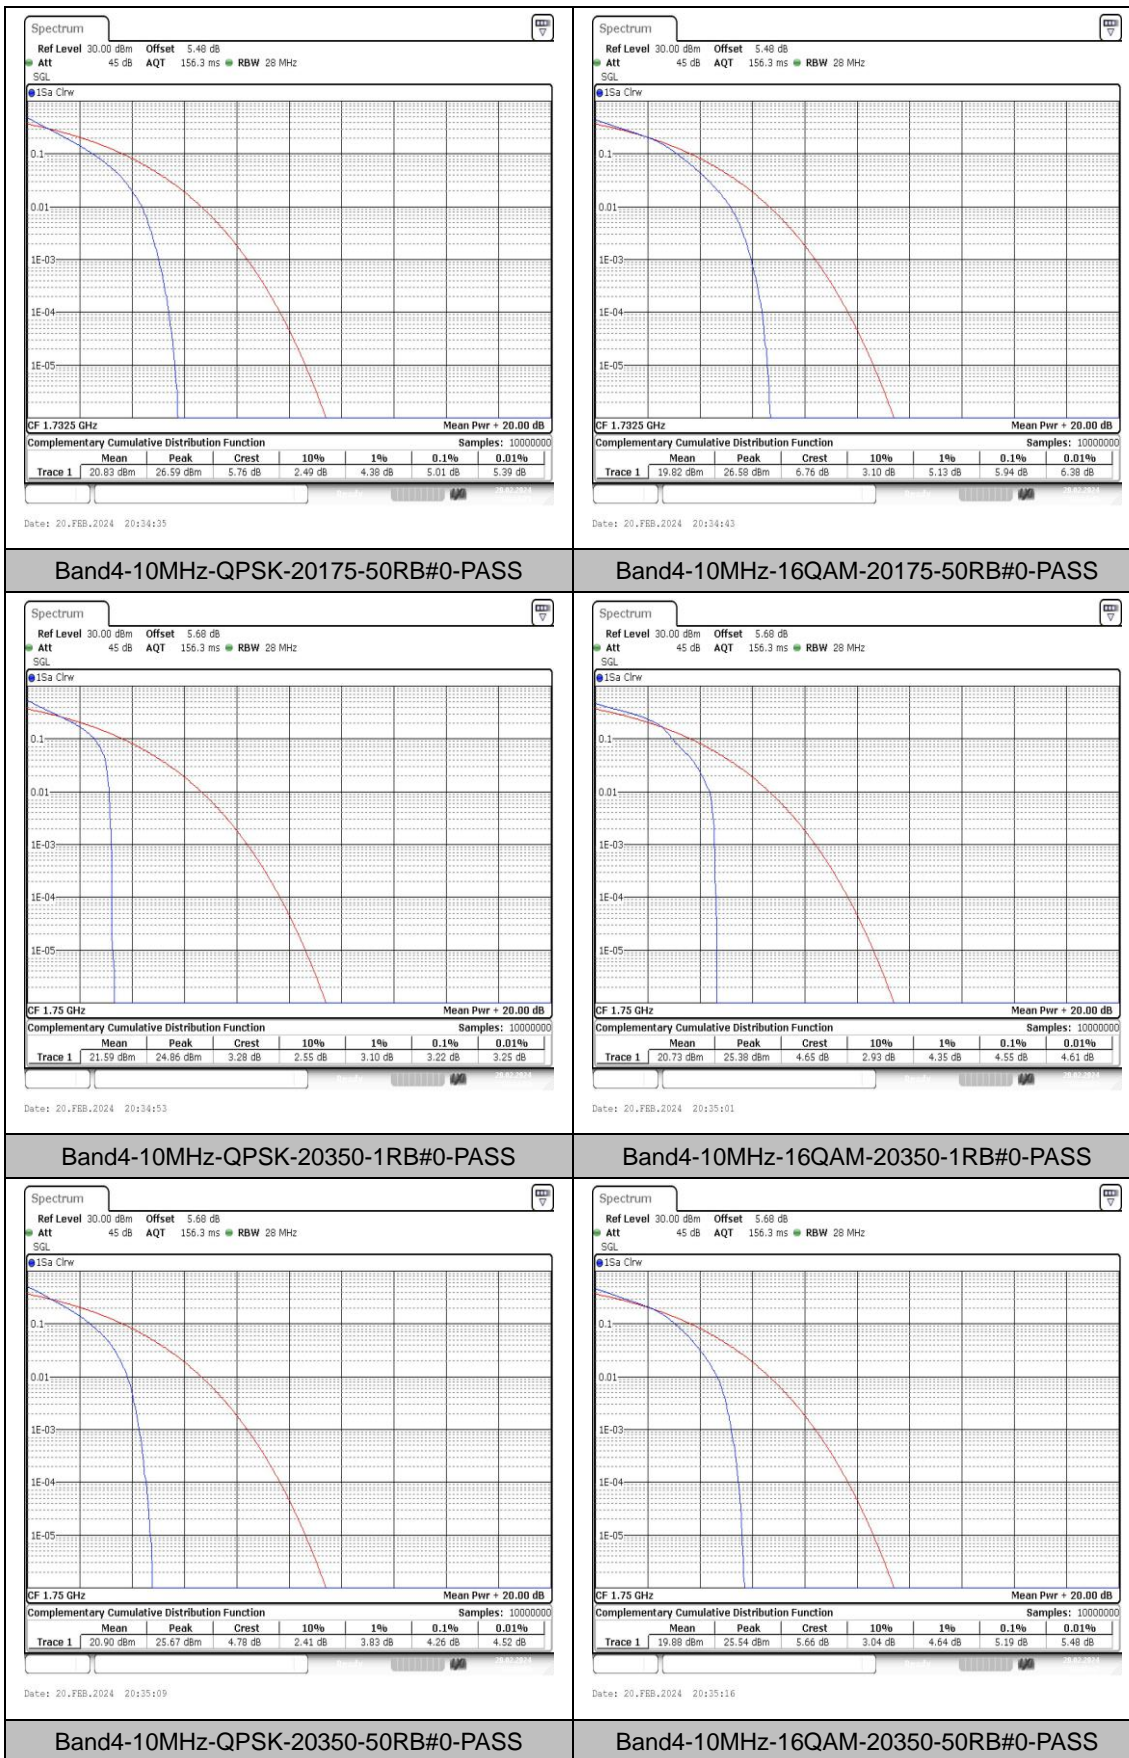

Test Graphs

Appendix C: 26dB Bandwidth and Occupied Bandwidth

Test Result

Band	Bandwidth	Modulation	Channel	RB Configuration	Occupied Bandwidth (MHz)	26dB Bandwidth (MHz)	Verdict
Band4	1.4MHz	QPSK	19957	6RB#0	1.088	1.24	PASS
Band4	1.4MHz	16QAM	19957	6RB#0	1.093	1.25	PASS
Band4	1.4MHz	QPSK	20175	6RB#0	1.088	1.25	PASS
Band4	1.4MHz	16QAM	20175	6RB#0	1.093	1.26	PASS
Band4	1.4MHz	QPSK	20393	6RB#0	1.088	1.25	PASS
Band4	1.4MHz	16QAM	20393	6RB#0	1.093	1.25	PASS
Band4	3MHz	QPSK	19965	15RB#0	2.705	3.00	PASS
Band4	3MHz	16QAM	19965	15RB#0	2.696	2.99	PASS
Band4	3MHz	QPSK	20175	15RB#0	2.696	2.99	PASS
Band4	3MHz	16QAM	20175	15RB#0	2.696	2.99	PASS
Band4	3MHz	QPSK	20385	15RB#0	2.696	2.98	PASS
Band4	3MHz	16QAM	20385	15RB#0	2.696	2.99	PASS
Band4	5MHz	QPSK	19975	25RB#0	4.505	4.99	PASS
Band4	5MHz	16QAM	19975	25RB#0	4.505	4.95	PASS
Band4	5MHz	QPSK	20175	25RB#0	4.515	5.00	PASS
Band4	5MHz	16QAM	20175	25RB#0	4.496	4.95	PASS
Band4	5MHz	QPSK	20375	25RB#0	4.515	5.01	PASS
Band4	5MHz	16QAM	20375	25RB#0	4.515	4.96	PASS
Band4	10MHz	QPSK	20000	50RB#0	8.952	9.90	PASS
Band4	10MHz	16QAM	20000	50RB#0	8.918	9.80	PASS
Band4	10MHz	QPSK	20175	50RB#0	8.985	9.87	PASS
Band4	10MHz	16QAM	20175	50RB#0	8.952	9.87	PASS
Band4	10MHz	QPSK	20350	50RB#0	8.952	9.93	PASS
Band4	10MHz	16QAM	20350	50RB#0	8.985	9.87	PASS
Band4	15MHz	QPSK	20025	75RB#0	13.478	14.85	PASS
Band4	15MHz	16QAM	20025	75RB#0	13.478	14.80	PASS
Band4	15MHz	QPSK	20175	75RB#0	13.478	14.80	PASS
Band4	15MHz	16QAM	20175	75RB#0	13.478	14.80	PASS
Band4	15MHz	QPSK	20325	75RB#0	13.478	14.85	PASS
Band4	15MHz	16QAM	20325	75RB#0	13.527	14.80	PASS
Band4	20MHz	QPSK	20050	100RB#0	17.97	19.73	PASS
Band4	20MHz	16QAM	20050	100RB#0	18.037	20.07	PASS
Band4	20MHz	QPSK	20175	100RB#0	17.97	19.93	PASS

Band4	20MHz	16QAM	20175	100RB#0	17.97	19.80	PASS
Band4	20MHz	QPSK	20300	100RB#0	17.97	19.73	PASS
Band4	20MHz	16QAM	20300	100RB#0	18.037	19.80	PASS