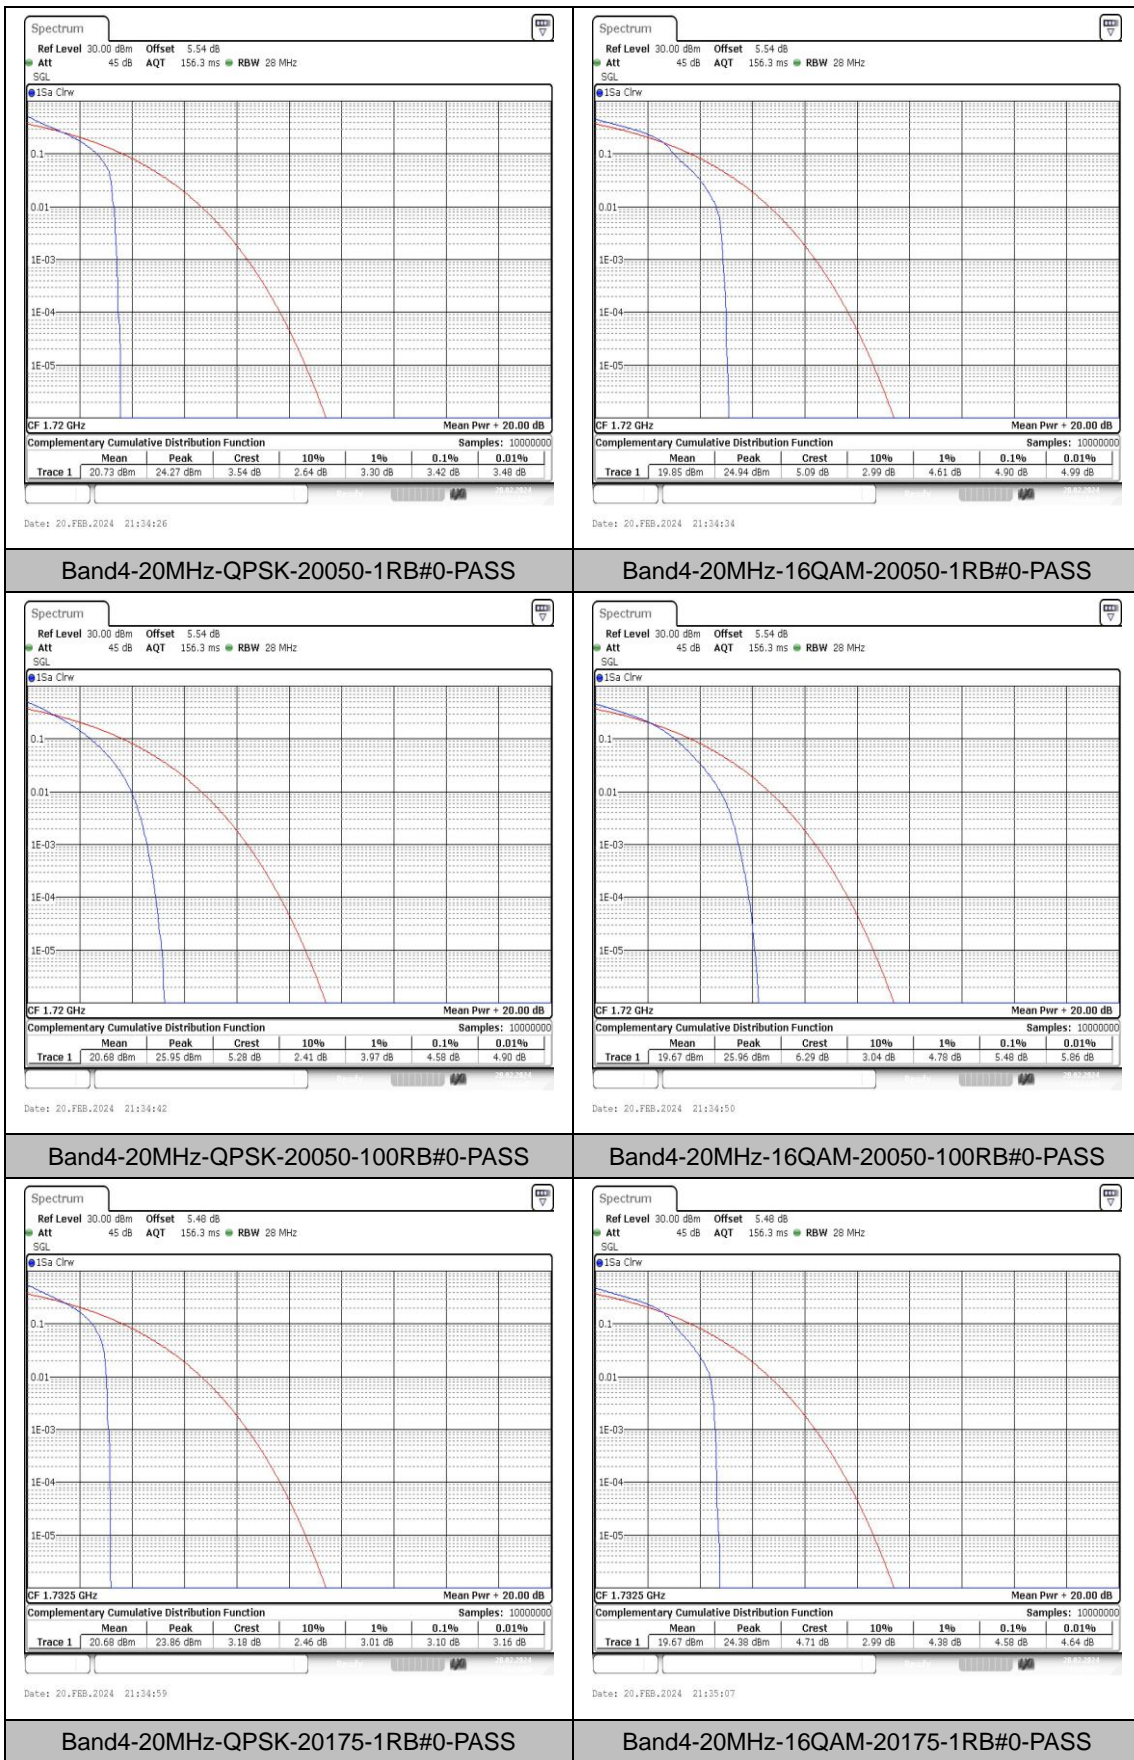

Test Graphs

Appendix C: 26dB Bandwidth and Occupied Bandwidth

Test Result

Band	Bandwidth	Modulation	Channel	RB Configuration	Occupied Bandwidth (MHz)	26dB Bandwidth (MHz)	Verdict
Band4	1.4MHz	QPSK	19957	6RB#0	1.088	1.24	PASS
Band4	1.4MHz	16QAM	19957	6RB#0	1.093	1.25	PASS
Band4	1.4MHz	QPSK	20175	6RB#0	1.088	1.25	PASS
Band4	1.4MHz	16QAM	20175	6RB#0	1.093	1.26	PASS
Band4	1.4MHz	QPSK	20393	6RB#0	1.088	1.25	PASS
Band4	1.4MHz	16QAM	20393	6RB#0	1.093	1.25	PASS
Band4	3MHz	QPSK	19965	15RB#0	2.705	3.00	PASS
Band4	3MHz	16QAM	19965	15RB#0	2.696	2.99	PASS
Band4	3MHz	QPSK	20175	15RB#0	2.696	2.99	PASS
Band4	3MHz	16QAM	20175	15RB#0	2.696	2.99	PASS
Band4	3MHz	QPSK	20385	15RB#0	2.696	2.98	PASS
Band4	3MHz	16QAM	20385	15RB#0	2.696	2.99	PASS
Band4	5MHz	QPSK	19975	25RB#0	4.505	4.99	PASS
Band4	5MHz	16QAM	19975	25RB#0	4.505	4.95	PASS
Band4	5MHz	QPSK	20175	25RB#0	4.515	5.00	PASS
Band4	5MHz	16QAM	20175	25RB#0	4.496	4.95	PASS
Band4	5MHz	QPSK	20375	25RB#0	4.515	5.01	PASS
Band4	5MHz	16QAM	20375	25RB#0	4.515	4.96	PASS
Band4	10MHz	QPSK	20000	50RB#0	8.952	9.90	PASS
Band4	10MHz	16QAM	20000	50RB#0	8.918	9.80	PASS
Band4	10MHz	QPSK	20175	50RB#0	8.985	9.87	PASS
Band4	10MHz	16QAM	20175	50RB#0	8.952	9.87	PASS
Band4	10MHz	QPSK	20350	50RB#0	8.952	9.93	PASS
Band4	10MHz	16QAM	20350	50RB#0	8.985	9.87	PASS
Band4	15MHz	QPSK	20025	75RB#0	13.478	14.85	PASS
Band4	15MHz	16QAM	20025	75RB#0	13.478	14.80	PASS
Band4	15MHz	QPSK	20175	75RB#0	13.478	14.80	PASS
Band4	15MHz	16QAM	20175	75RB#0	13.478	14.80	PASS
Band4	15MHz	QPSK	20325	75RB#0	13.478	14.85	PASS
Band4	15MHz	16QAM	20325	75RB#0	13.527	14.80	PASS
Band4	20MHz	QPSK	20050	100RB#0	17.97	19.73	PASS
Band4	20MHz	16QAM	20050	100RB#0	18.037	20.07	PASS
Band4	20MHz	QPSK	20175	100RB#0	17.97	19.93	PASS

Band4	20MHz	16QAM	20175	100RB#0	17.97	19.80	PASS
Band4	20MHz	QPSK	20300	100RB#0	17.97	19.73	PASS
Band4	20MHz	16QAM	20300	100RB#0	18.037	19.80	PASS