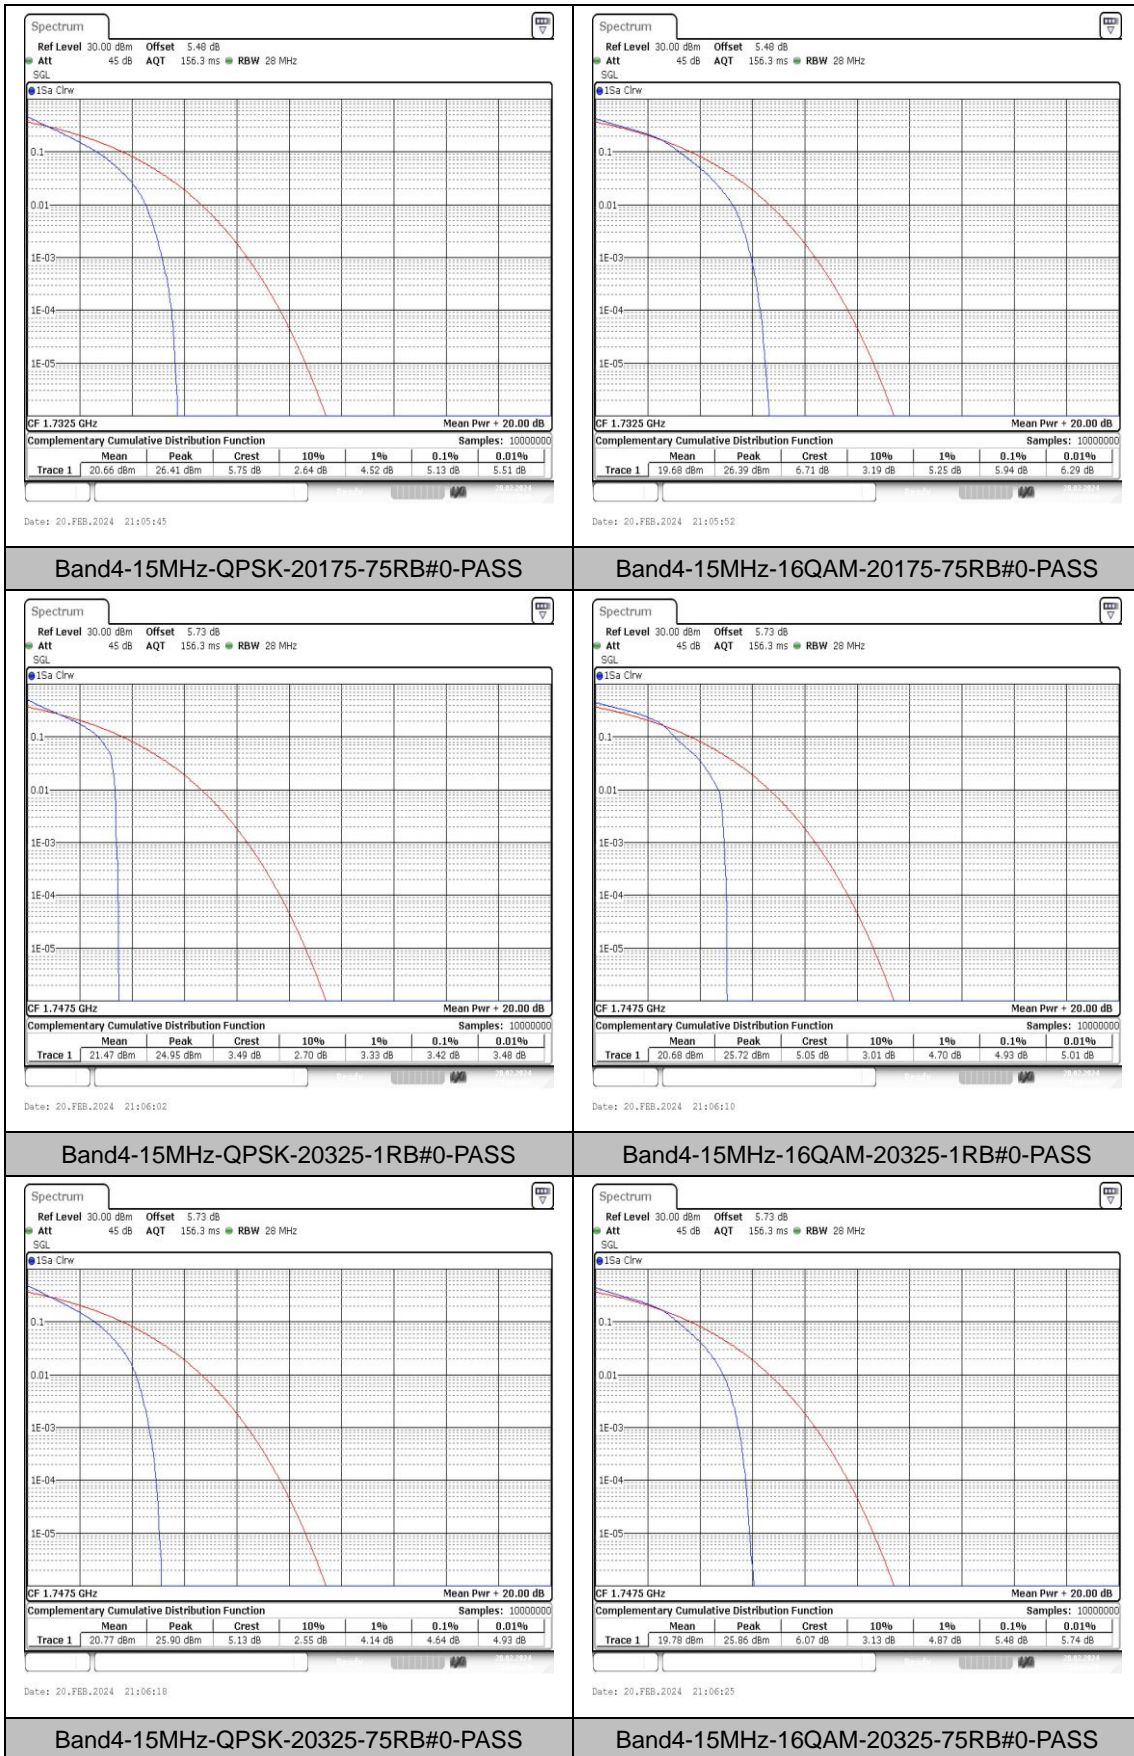

Test Graphs

Appendix C: 26dB Bandwidth and Occupied Bandwidth

Test Result

Band	Bandwidth	Modulation	Channel	RB Configuration	Occupied Bandwidth (MHz)	26dB Bandwidth (MHz)	Verdict
Band4	1.4MHz	QPSK	19957	6RB#0	1.088	1.24	PASS
Band4	1.4MHz	16QAM	19957	6RB#0	1.093	1.25	PASS
Band4	1.4MHz	QPSK	20175	6RB#0	1.088	1.25	PASS
Band4	1.4MHz	16QAM	20175	6RB#0	1.093	1.26	PASS
Band4	1.4MHz	QPSK	20393	6RB#0	1.088	1.25	PASS
Band4	1.4MHz	16QAM	20393	6RB#0	1.093	1.25	PASS
Band4	3MHz	QPSK	19965	15RB#0	2.705	3.00	PASS
Band4	3MHz	16QAM	19965	15RB#0	2.696	2.99	PASS
Band4	3MHz	QPSK	20175	15RB#0	2.696	2.99	PASS
Band4	3MHz	16QAM	20175	15RB#0	2.696	2.99	PASS
Band4	3MHz	QPSK	20385	15RB#0	2.696	2.98	PASS
Band4	3MHz	16QAM	20385	15RB#0	2.696	2.99	PASS
Band4	5MHz	QPSK	19975	25RB#0	4.505	4.99	PASS
Band4	5MHz	16QAM	19975	25RB#0	4.505	4.95	PASS
Band4	5MHz	QPSK	20175	25RB#0	4.515	5.00	PASS
Band4	5MHz	16QAM	20175	25RB#0	4.496	4.95	PASS
Band4	5MHz	QPSK	20375	25RB#0	4.515	5.01	PASS
Band4	5MHz	16QAM	20375	25RB#0	4.515	4.96	PASS
Band4	10MHz	QPSK	20000	50RB#0	8.952	9.90	PASS
Band4	10MHz	16QAM	20000	50RB#0	8.918	9.80	PASS
Band4	10MHz	QPSK	20175	50RB#0	8.985	9.87	PASS
Band4	10MHz	16QAM	20175	50RB#0	8.952	9.87	PASS
Band4	10MHz	QPSK	20350	50RB#0	8.952	9.93	PASS
Band4	10MHz	16QAM	20350	50RB#0	8.985	9.87	PASS
Band4	15MHz	QPSK	20025	75RB#0	13.478	14.85	PASS
Band4	15MHz	16QAM	20025	75RB#0	13.478	14.80	PASS
Band4	15MHz	QPSK	20175	75RB#0	13.478	14.80	PASS
Band4	15MHz	16QAM	20175	75RB#0	13.478	14.80	PASS
Band4	15MHz	QPSK	20325	75RB#0	13.478	14.85	PASS
Band4	15MHz	16QAM	20325	75RB#0	13.527	14.80	PASS
Band4	20MHz	QPSK	20050	100RB#0	17.97	19.73	PASS
Band4	20MHz	16QAM	20050	100RB#0	18.037	20.07	PASS
Band4	20MHz	QPSK	20175	100RB#0	17.97	19.93	PASS

Band4	20MHz	16QAM	20175	100RB#0	17.97	19.80	PASS
Band4	20MHz	QPSK	20300	100RB#0	17.97	19.73	PASS
Band4	20MHz	16QAM	20300	100RB#0	18.037	19.80	PASS