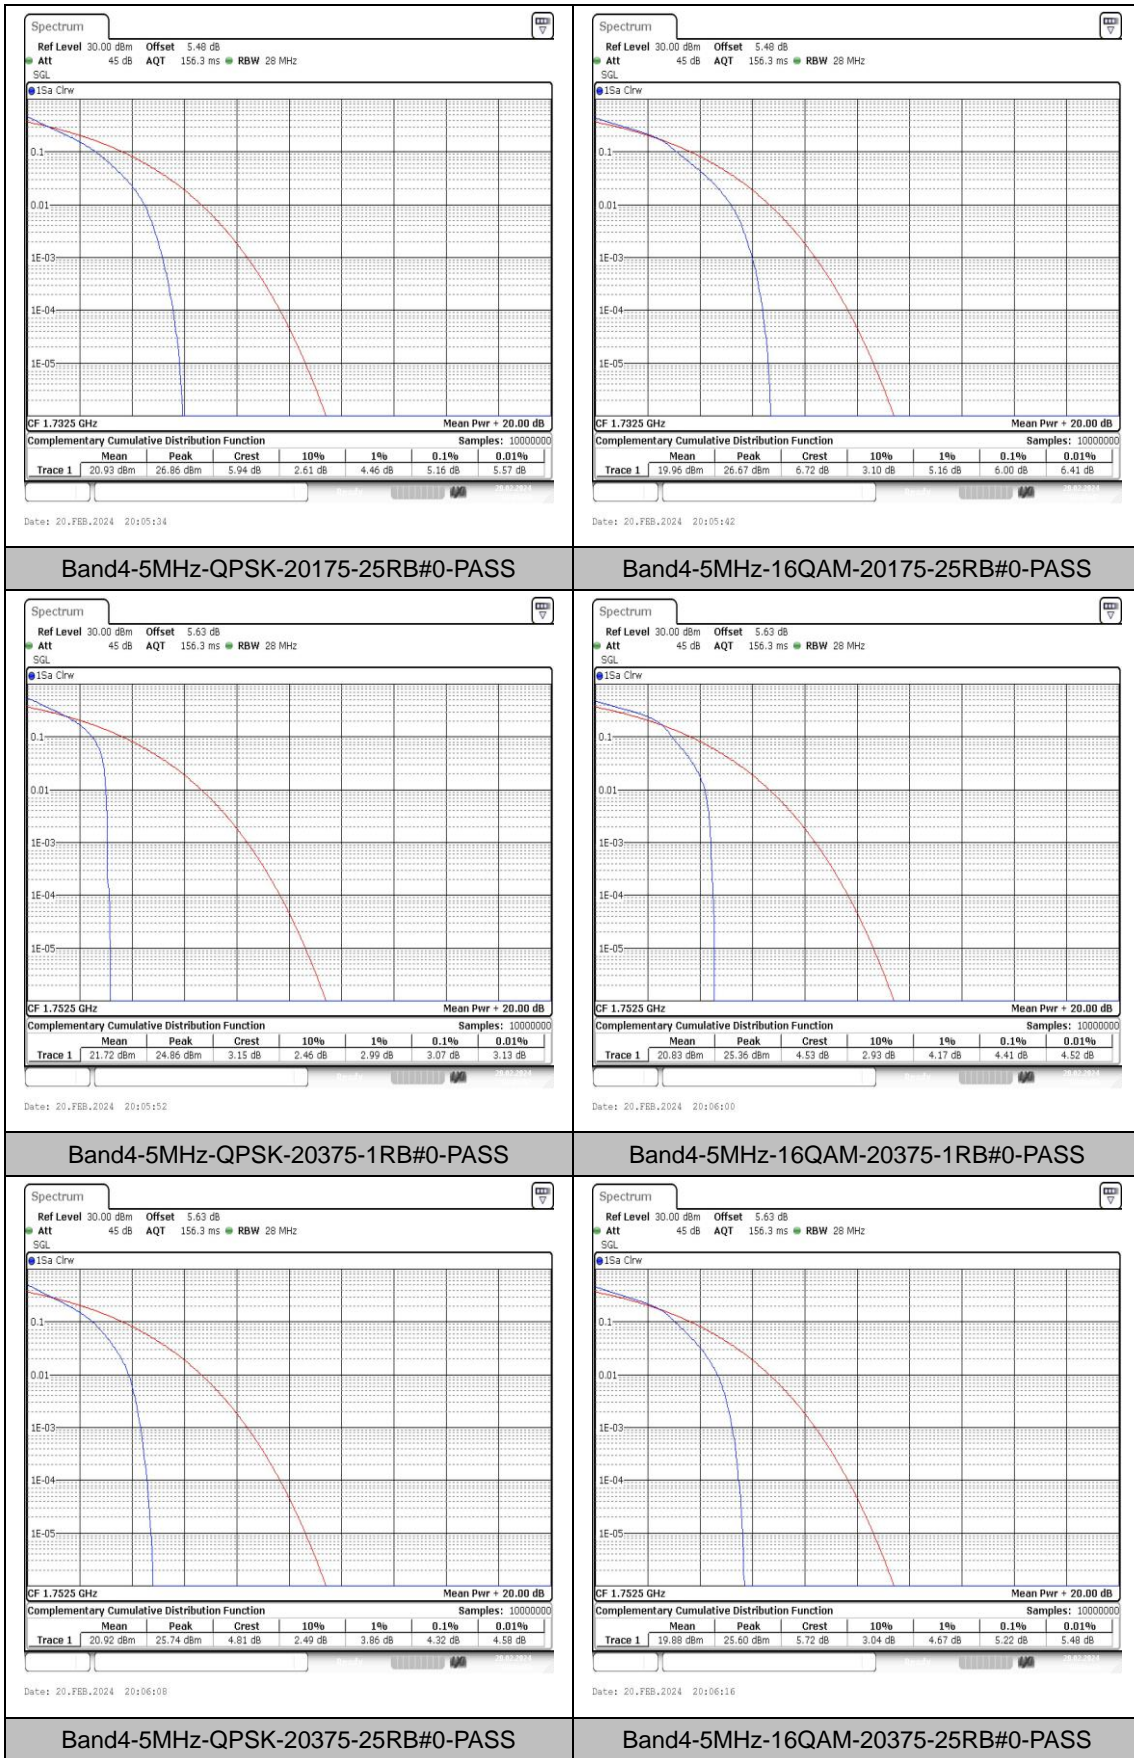

Test Graphs

Appendix C: 26dB Bandwidth and Occupied Bandwidth

Test Result

Band	Bandwidth	Modulation	Channel	RB Configuration	Occupied Bandwidth (MHz)	26dB Bandwidth (MHz)	Verdict
Band4	1.4MHz	QPSK	19957	6RB#0	1.088	1.24	PASS
Band4	1.4MHz	16QAM	19957	6RB#0	1.093	1.25	PASS
Band4	1.4MHz	QPSK	20175	6RB#0	1.088	1.25	PASS
Band4	1.4MHz	16QAM	20175	6RB#0	1.093	1.26	PASS
Band4	1.4MHz	QPSK	20393	6RB#0	1.088	1.25	PASS
Band4	1.4MHz	16QAM	20393	6RB#0	1.093	1.25	PASS
Band4	3MHz	QPSK	19965	15RB#0	2.705	3.00	PASS
Band4	3MHz	16QAM	19965	15RB#0	2.696	2.99	PASS
Band4	3MHz	QPSK	20175	15RB#0	2.696	2.99	PASS
Band4	3MHz	16QAM	20175	15RB#0	2.696	2.99	PASS
Band4	3MHz	QPSK	20385	15RB#0	2.696	2.98	PASS
Band4	3MHz	16QAM	20385	15RB#0	2.696	2.99	PASS
Band4	5MHz	QPSK	19975	25RB#0	4.505	4.99	PASS
Band4	5MHz	16QAM	19975	25RB#0	4.505	4.95	PASS
Band4	5MHz	QPSK	20175	25RB#0	4.515	5.00	PASS
Band4	5MHz	16QAM	20175	25RB#0	4.496	4.95	PASS
Band4	5MHz	QPSK	20375	25RB#0	4.515	5.01	PASS
Band4	5MHz	16QAM	20375	25RB#0	4.515	4.96	PASS
Band4	10MHz	QPSK	20000	50RB#0	8.952	9.90	PASS
Band4	10MHz	16QAM	20000	50RB#0	8.918	9.80	PASS
Band4	10MHz	QPSK	20175	50RB#0	8.985	9.87	PASS
Band4	10MHz	16QAM	20175	50RB#0	8.952	9.87	PASS
Band4	10MHz	QPSK	20350	50RB#0	8.952	9.93	PASS
Band4	10MHz	16QAM	20350	50RB#0	8.985	9.87	PASS
Band4	15MHz	QPSK	20025	75RB#0	13.478	14.85	PASS
Band4	15MHz	16QAM	20025	75RB#0	13.478	14.80	PASS
Band4	15MHz	QPSK	20175	75RB#0	13.478	14.80	PASS
Band4	15MHz	16QAM	20175	75RB#0	13.478	14.80	PASS
Band4	15MHz	QPSK	20325	75RB#0	13.478	14.85	PASS
Band4	15MHz	16QAM	20325	75RB#0	13.527	14.80	PASS
Band4	20MHz	QPSK	20050	100RB#0	17.97	19.73	PASS
Band4	20MHz	16QAM	20050	100RB#0	18.037	20.07	PASS
Band4	20MHz	QPSK	20175	100RB#0	17.97	19.93	PASS

Band4	20MHz	16QAM	20175	100RB#0	17.97	19.80	PASS
Band4	20MHz	QPSK	20300	100RB#0	17.97	19.73	PASS
Band4	20MHz	16QAM	20300	100RB#0	18.037	19.80	PASS