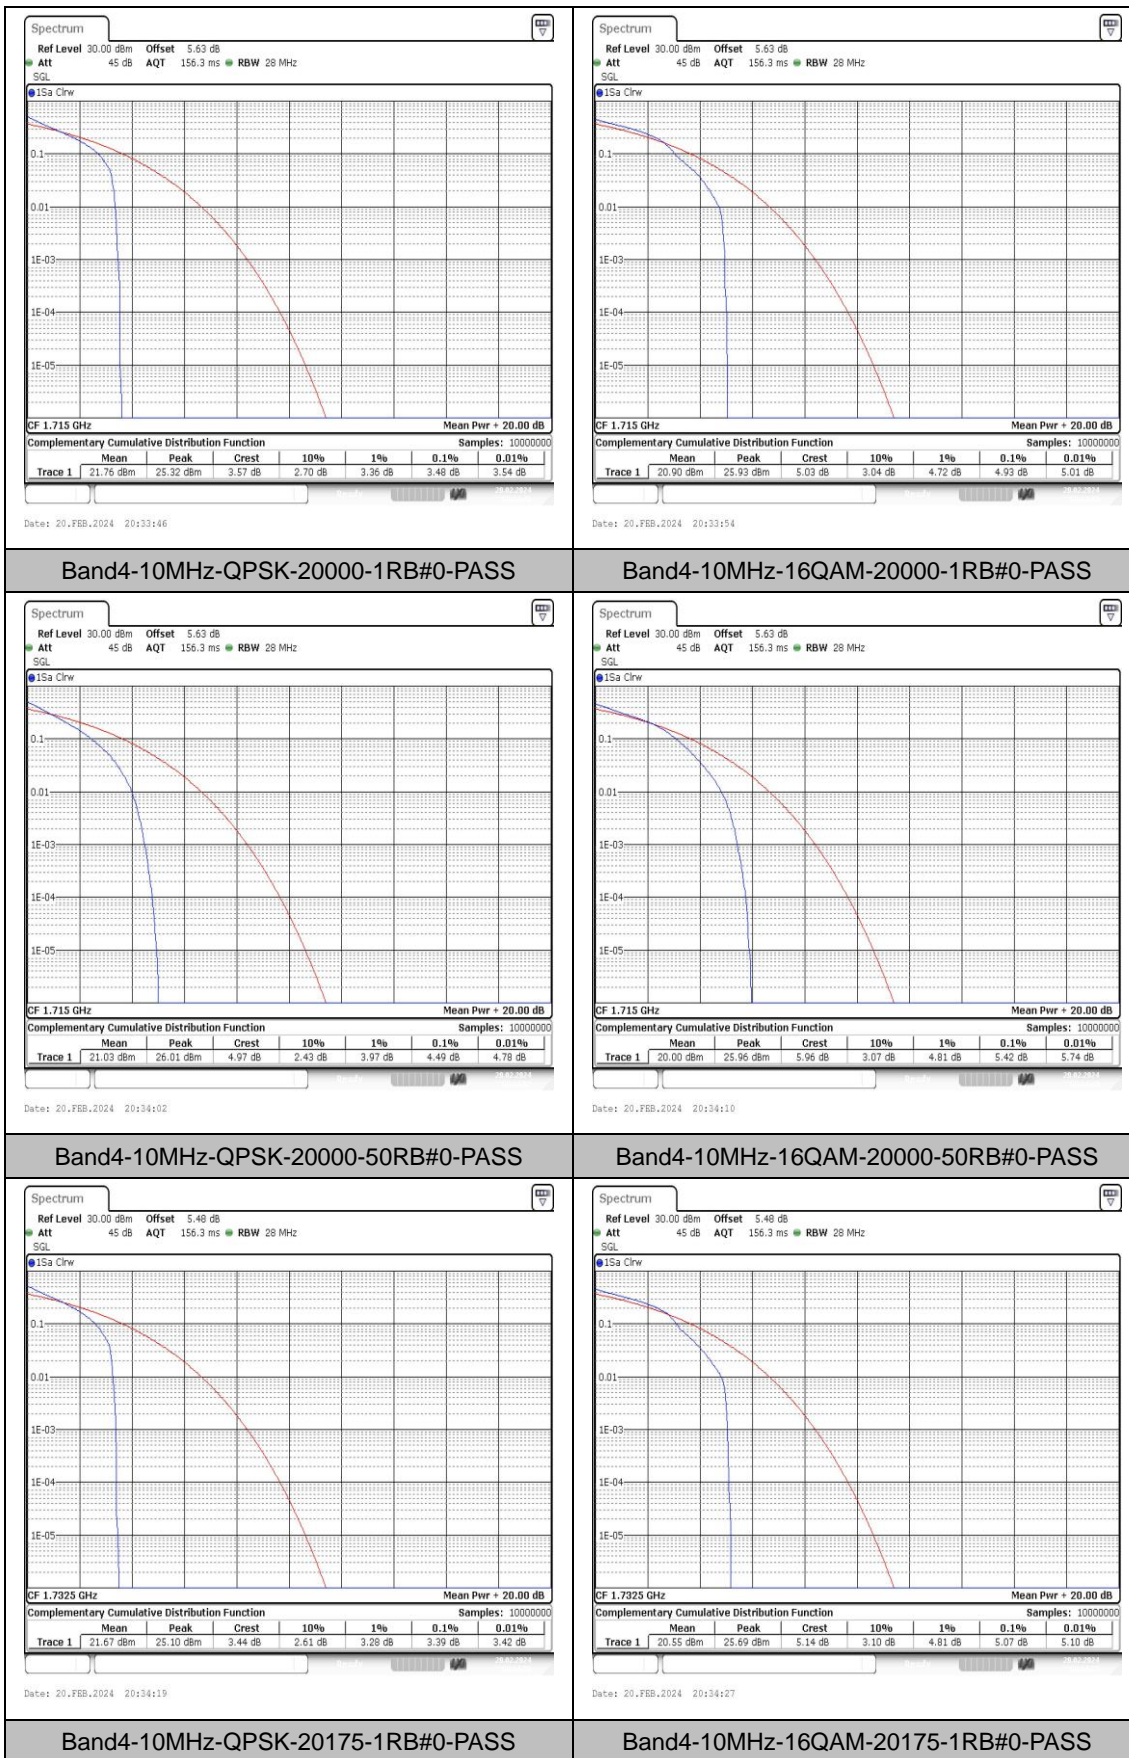

Test Graphs

Appendix C: 26dB Bandwidth and Occupied Bandwidth

Test Result

Band	Bandwidth	Modulation	Channel	RB Configuration	Occupied Bandwidth (MHz)	26dB Bandwidth (MHz)	Verdict
Band4	1.4MHz	QPSK	19957	6RB#0	1.088	1.24	PASS
Band4	1.4MHz	16QAM	19957	6RB#0	1.093	1.25	PASS
Band4	1.4MHz	QPSK	20175	6RB#0	1.088	1.25	PASS
Band4	1.4MHz	16QAM	20175	6RB#0	1.093	1.26	PASS
Band4	1.4MHz	QPSK	20393	6RB#0	1.088	1.25	PASS
Band4	1.4MHz	16QAM	20393	6RB#0	1.093	1.25	PASS
Band4	3MHz	QPSK	19965	15RB#0	2.705	3.00	PASS
Band4	3MHz	16QAM	19965	15RB#0	2.696	2.99	PASS
Band4	3MHz	QPSK	20175	15RB#0	2.696	2.99	PASS
Band4	3MHz	16QAM	20175	15RB#0	2.696	2.99	PASS
Band4	3MHz	QPSK	20385	15RB#0	2.696	2.98	PASS
Band4	3MHz	16QAM	20385	15RB#0	2.696	2.99	PASS
Band4	5MHz	QPSK	19975	25RB#0	4.505	4.99	PASS
Band4	5MHz	16QAM	19975	25RB#0	4.505	4.95	PASS
Band4	5MHz	QPSK	20175	25RB#0	4.515	5.00	PASS
Band4	5MHz	16QAM	20175	25RB#0	4.496	4.95	PASS
Band4	5MHz	QPSK	20375	25RB#0	4.515	5.01	PASS
Band4	5MHz	16QAM	20375	25RB#0	4.515	4.96	PASS
Band4	10MHz	QPSK	20000	50RB#0	8.952	9.90	PASS
Band4	10MHz	16QAM	20000	50RB#0	8.918	9.80	PASS
Band4	10MHz	QPSK	20175	50RB#0	8.985	9.87	PASS
Band4	10MHz	16QAM	20175	50RB#0	8.952	9.87	PASS
Band4	10MHz	QPSK	20350	50RB#0	8.952	9.93	PASS
Band4	10MHz	16QAM	20350	50RB#0	8.985	9.87	PASS
Band4	15MHz	QPSK	20025	75RB#0	13.478	14.85	PASS
Band4	15MHz	16QAM	20025	75RB#0	13.478	14.80	PASS
Band4	15MHz	QPSK	20175	75RB#0	13.478	14.80	PASS
Band4	15MHz	16QAM	20175	75RB#0	13.478	14.80	PASS
Band4	15MHz	QPSK	20325	75RB#0	13.478	14.85	PASS
Band4	15MHz	16QAM	20325	75RB#0	13.527	14.80	PASS
Band4	20MHz	QPSK	20050	100RB#0	17.97	19.73	PASS
Band4	20MHz	16QAM	20050	100RB#0	18.037	20.07	PASS
Band4	20MHz	QPSK	20175	100RB#0	17.97	19.93	PASS

Band4	20MHz	16QAM	20175	100RB#0	17.97	19.80	PASS
Band4	20MHz	QPSK	20300	100RB#0	17.97	19.73	PASS
Band4	20MHz	16QAM	20300	100RB#0	18.037	19.80	PASS