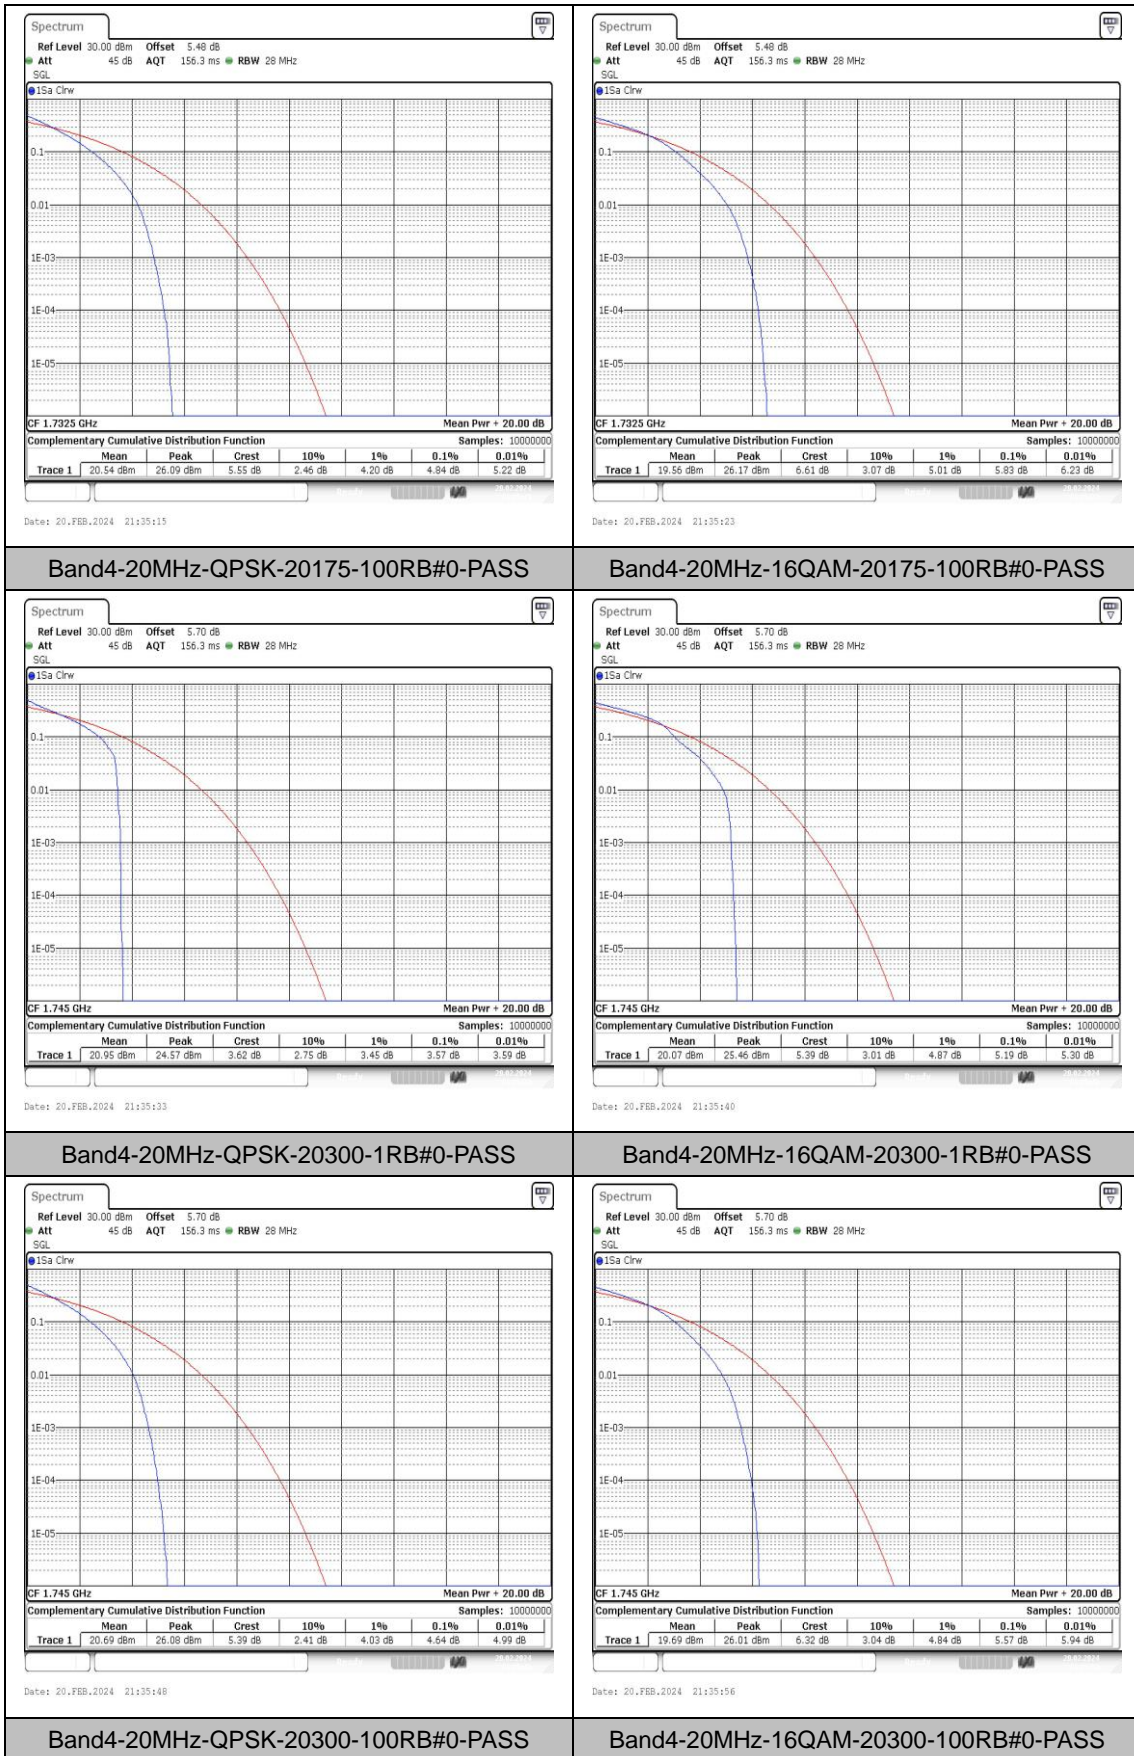

Test Graphs

Appendix C: 26dB Bandwidth and Occupied Bandwidth

Test Result

Band	Bandwidth	Modulation	Channel	RB Configuration	Occupied Bandwidth (MHz)	26dB Bandwidth (MHz)	Verdict
Band4	1.4MHz	QPSK	19957	6RB#0	1.088	1.24	PASS
Band4	1.4MHz	16QAM	19957	6RB#0	1.093	1.25	PASS
Band4	1.4MHz	QPSK	20175	6RB#0	1.088	1.25	PASS
Band4	1.4MHz	16QAM	20175	6RB#0	1.093	1.26	PASS
Band4	1.4MHz	QPSK	20393	6RB#0	1.088	1.25	PASS
Band4	1.4MHz	16QAM	20393	6RB#0	1.093	1.25	PASS
Band4	3MHz	QPSK	19965	15RB#0	2.705	3.00	PASS
Band4	3MHz	16QAM	19965	15RB#0	2.696	2.99	PASS
Band4	3MHz	QPSK	20175	15RB#0	2.696	2.99	PASS
Band4	3MHz	16QAM	20175	15RB#0	2.696	2.99	PASS
Band4	3MHz	QPSK	20385	15RB#0	2.696	2.98	PASS
Band4	3MHz	16QAM	20385	15RB#0	2.696	2.99	PASS
Band4	5MHz	QPSK	19975	25RB#0	4.505	4.99	PASS
Band4	5MHz	16QAM	19975	25RB#0	4.505	4.95	PASS
Band4	5MHz	QPSK	20175	25RB#0	4.515	5.00	PASS
Band4	5MHz	16QAM	20175	25RB#0	4.496	4.95	PASS
Band4	5MHz	QPSK	20375	25RB#0	4.515	5.01	PASS
Band4	5MHz	16QAM	20375	25RB#0	4.515	4.96	PASS
Band4	10MHz	QPSK	20000	50RB#0	8.952	9.90	PASS
Band4	10MHz	16QAM	20000	50RB#0	8.918	9.80	PASS
Band4	10MHz	QPSK	20175	50RB#0	8.985	9.87	PASS
Band4	10MHz	16QAM	20175	50RB#0	8.952	9.87	PASS
Band4	10MHz	QPSK	20350	50RB#0	8.952	9.93	PASS
Band4	10MHz	16QAM	20350	50RB#0	8.985	9.87	PASS
Band4	15MHz	QPSK	20025	75RB#0	13.478	14.85	PASS
Band4	15MHz	16QAM	20025	75RB#0	13.478	14.80	PASS
Band4	15MHz	QPSK	20175	75RB#0	13.478	14.80	PASS
Band4	15MHz	16QAM	20175	75RB#0	13.478	14.80	PASS
Band4	15MHz	QPSK	20325	75RB#0	13.478	14.85	PASS
Band4	15MHz	16QAM	20325	75RB#0	13.527	14.80	PASS
Band4	20MHz	QPSK	20050	100RB#0	17.97	19.73	PASS
Band4	20MHz	16QAM	20050	100RB#0	18.037	20.07	PASS
Band4	20MHz	QPSK	20175	100RB#0	17.97	19.93	PASS

Band4	20MHz	16QAM	20175	100RB#0	17.97	19.80	PASS
Band4	20MHz	QPSK	20300	100RB#0	17.97	19.73	PASS
Band4	20MHz	16QAM	20300	100RB#0	18.037	19.80	PASS