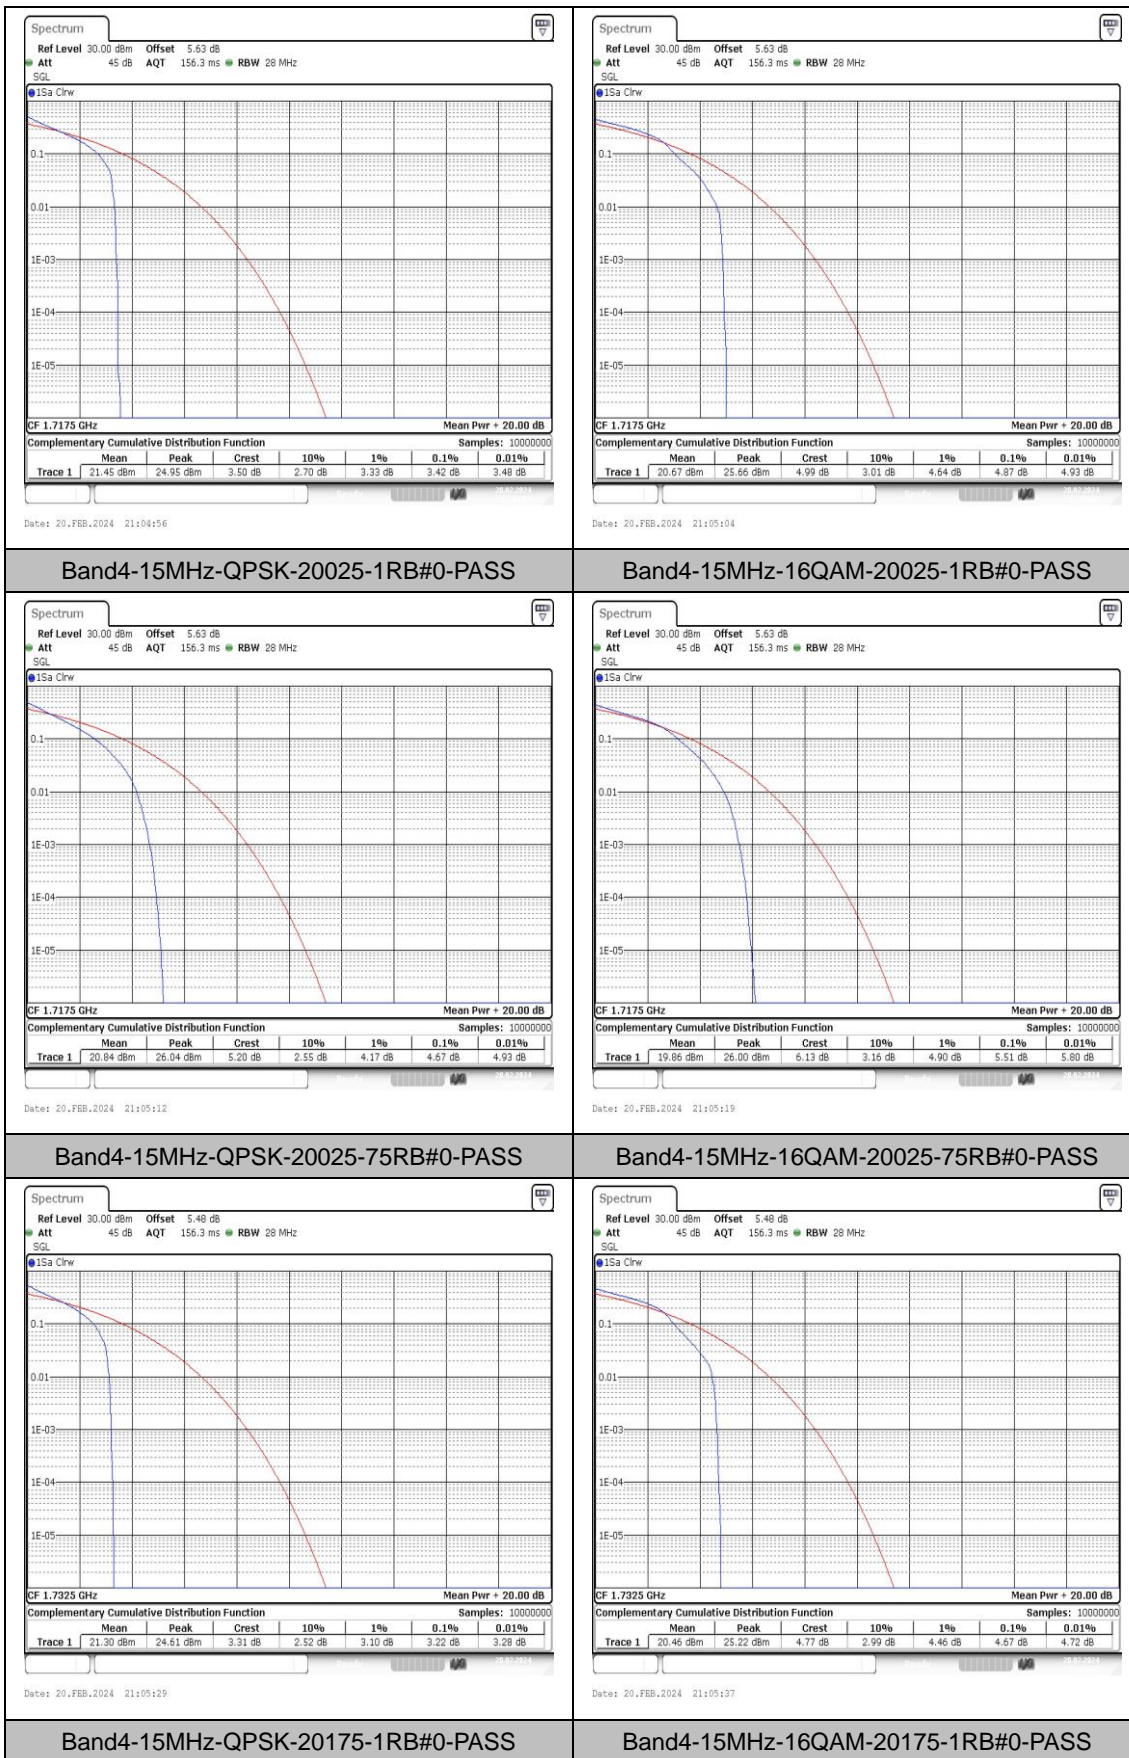

Test Graphs

Appendix C: 26dB Bandwidth and Occupied Bandwidth

Test Result

Band	Bandwidth	Modulation	Channel	RB Configuration	Occupied Bandwidth (MHz)	26dB Bandwidth (MHz)	Verdict
Band4	1.4MHz	QPSK	19957	6RB#0	1.088	1.24	PASS
Band4	1.4MHz	16QAM	19957	6RB#0	1.093	1.25	PASS
Band4	1.4MHz	QPSK	20175	6RB#0	1.088	1.25	PASS
Band4	1.4MHz	16QAM	20175	6RB#0	1.093	1.26	PASS
Band4	1.4MHz	QPSK	20393	6RB#0	1.088	1.25	PASS
Band4	1.4MHz	16QAM	20393	6RB#0	1.093	1.25	PASS
Band4	3MHz	QPSK	19965	15RB#0	2.705	3.00	PASS
Band4	3MHz	16QAM	19965	15RB#0	2.696	2.99	PASS
Band4	3MHz	QPSK	20175	15RB#0	2.696	2.99	PASS
Band4	3MHz	16QAM	20175	15RB#0	2.696	2.99	PASS
Band4	3MHz	QPSK	20385	15RB#0	2.696	2.98	PASS
Band4	3MHz	16QAM	20385	15RB#0	2.696	2.99	PASS
Band4	5MHz	QPSK	19975	25RB#0	4.505	4.99	PASS
Band4	5MHz	16QAM	19975	25RB#0	4.505	4.95	PASS
Band4	5MHz	QPSK	20175	25RB#0	4.515	5.00	PASS
Band4	5MHz	16QAM	20175	25RB#0	4.496	4.95	PASS
Band4	5MHz	QPSK	20375	25RB#0	4.515	5.01	PASS
Band4	5MHz	16QAM	20375	25RB#0	4.515	4.96	PASS
Band4	10MHz	QPSK	20000	50RB#0	8.952	9.90	PASS
Band4	10MHz	16QAM	20000	50RB#0	8.918	9.80	PASS
Band4	10MHz	QPSK	20175	50RB#0	8.985	9.87	PASS
Band4	10MHz	16QAM	20175	50RB#0	8.952	9.87	PASS
Band4	10MHz	QPSK	20350	50RB#0	8.952	9.93	PASS
Band4	10MHz	16QAM	20350	50RB#0	8.985	9.87	PASS
Band4	15MHz	QPSK	20025	75RB#0	13.478	14.85	PASS
Band4	15MHz	16QAM	20025	75RB#0	13.478	14.80	PASS
Band4	15MHz	QPSK	20175	75RB#0	13.478	14.80	PASS
Band4	15MHz	16QAM	20175	75RB#0	13.478	14.80	PASS
Band4	15MHz	QPSK	20325	75RB#0	13.478	14.85	PASS
Band4	15MHz	16QAM	20325	75RB#0	13.527	14.80	PASS
Band4	20MHz	QPSK	20050	100RB#0	17.97	19.73	PASS
Band4	20MHz	16QAM	20050	100RB#0	18.037	20.07	PASS
Band4	20MHz	QPSK	20175	100RB#0	17.97	19.93	PASS

Band4	20MHz	16QAM	20175	100RB#0	17.97	19.80	PASS
Band4	20MHz	QPSK	20300	100RB#0	17.97	19.73	PASS
Band4	20MHz	16QAM	20300	100RB#0	18.037	19.80	PASS