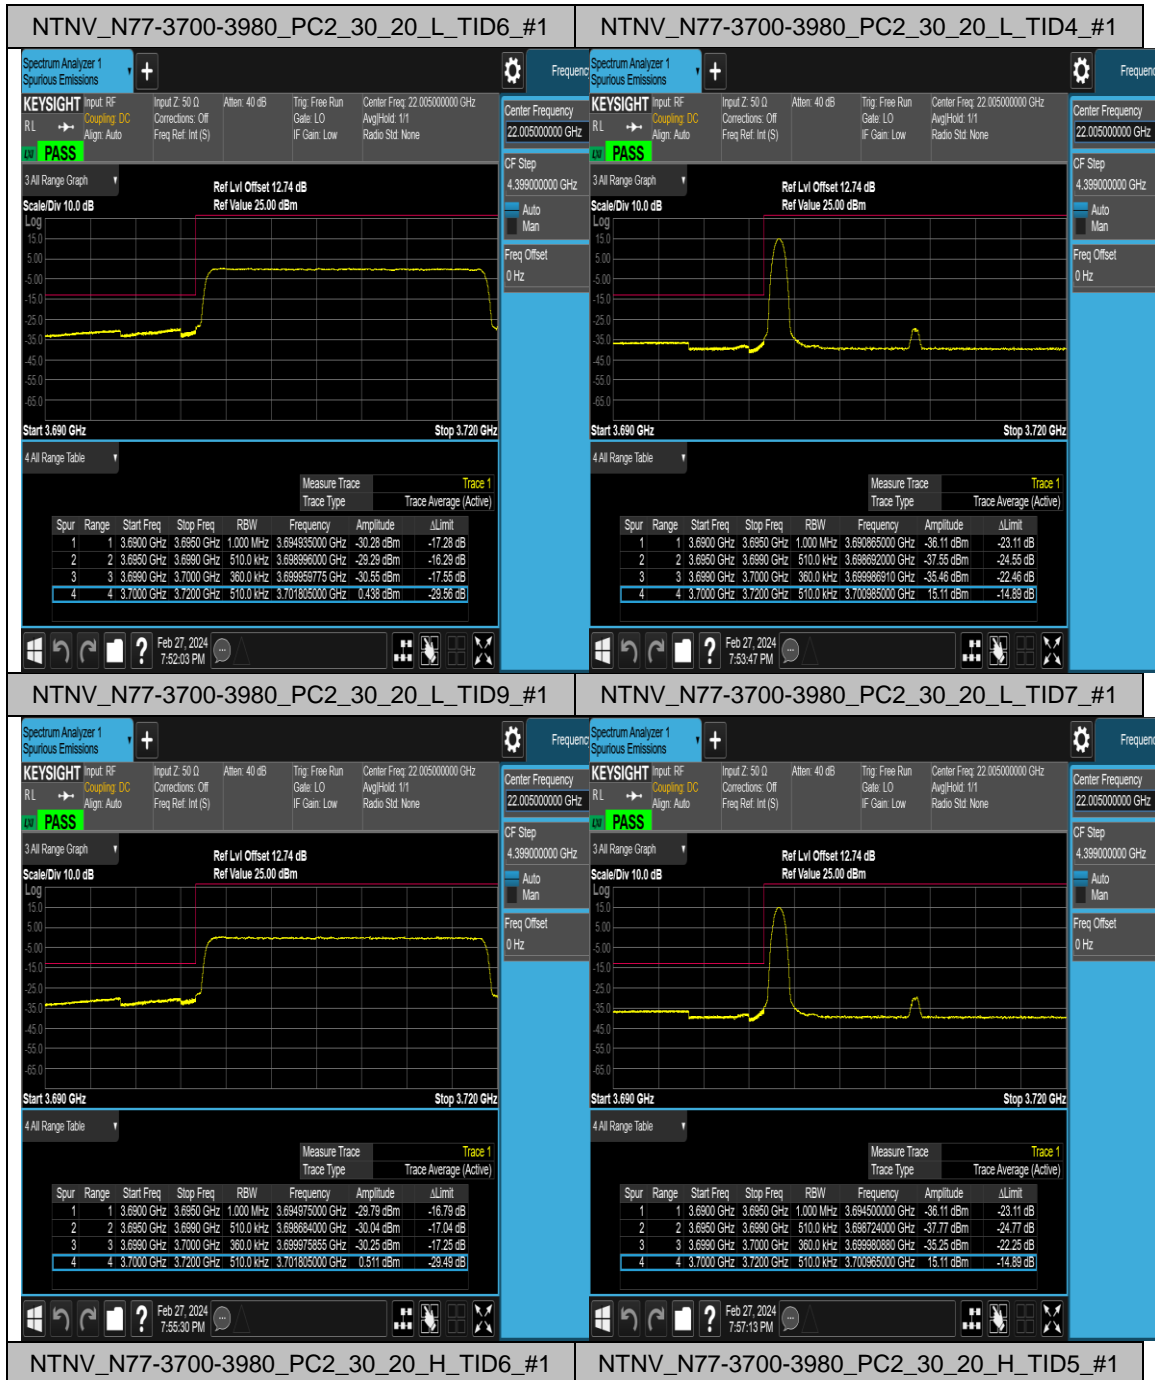

3980						
N77-3700-3980	30	90	CP-QPSK	L	Edge_1RB_Left	PASS
N77-3700-3980	30	90	DFT-16QAM	L	Outer_Full	PASS
N77-3700-3980	30	90	DFT-16QAM	L	Edge_1RB_Left	PASS
N77-3700-3980	30	90	CP-QPSK	H	Outer_Full	PASS
N77-3700-3980	30	90	CP-QPSK	H	Edge_1RB_Right	PASS
N77-3700-3980	30	90	DFT-16QAM	H	Outer_Full	PASS
N77-3700-3980	30	90	DFT-16QAM	H	Edge_1RB_Right	PASS
N77-3700-3980	30	100	CP-QPSK	L	Outer_Full	PASS
N77-3700-3980	30	100	CP-QPSK	L	Edge_1RB_Left	PASS
N77-3700-3980	30	100	DFT-16QAM	L	Outer_Full	PASS
N77-3700-3980	30	100	DFT-16QAM	L	Edge_1RB_Left	PASS
N77-3700-3980	30	100	CP-QPSK	H	Outer_Full	PASS
N77-3700-3980	30	100	CP-QPSK	H	Edge_1RB_Right	PASS
N77-3700-3980	30	100	DFT-16QAM	H	Outer_Full	PASS
N77-3700-3980	30	100	DFT-16QAM	H	Edge_1RB_Right	PASS

Test Graphs