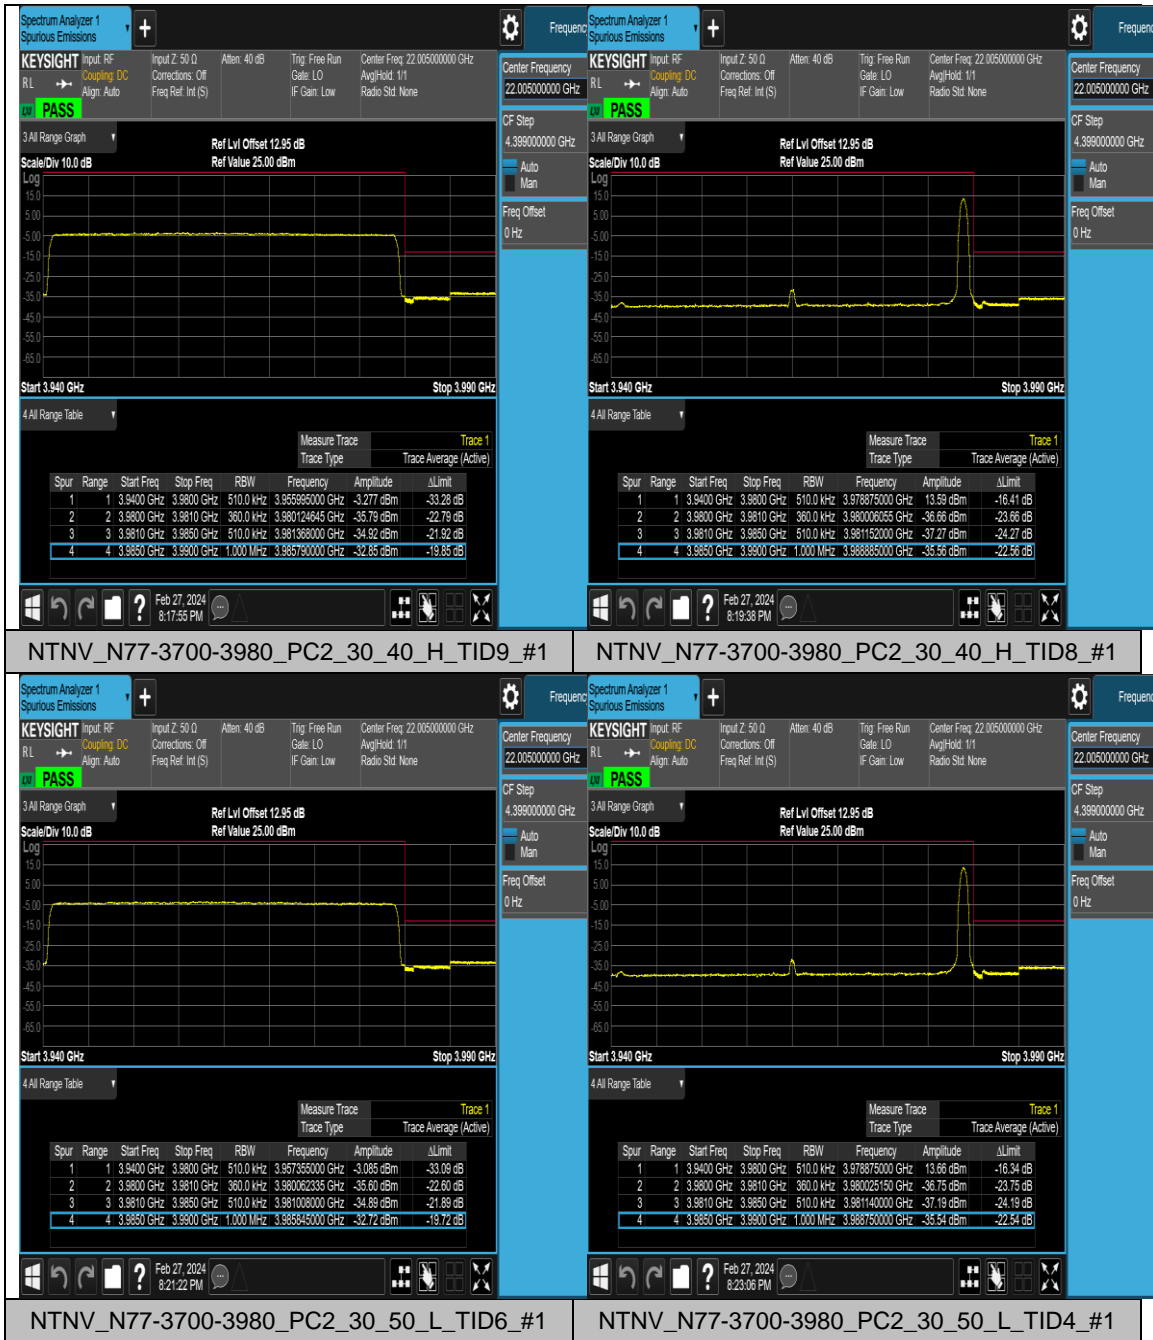

NTNV_N77-3700-3980_PC2_30_40_H_TID9_#1

NTNV_N77-3700-3980_PC2_30_40_H_TID8_#1

NTNV_N77-3700-3980_PC2_30_50_L_TID6_#1

NTNV_N77-3700-3980_PC2_30_50_L_TID4_#1