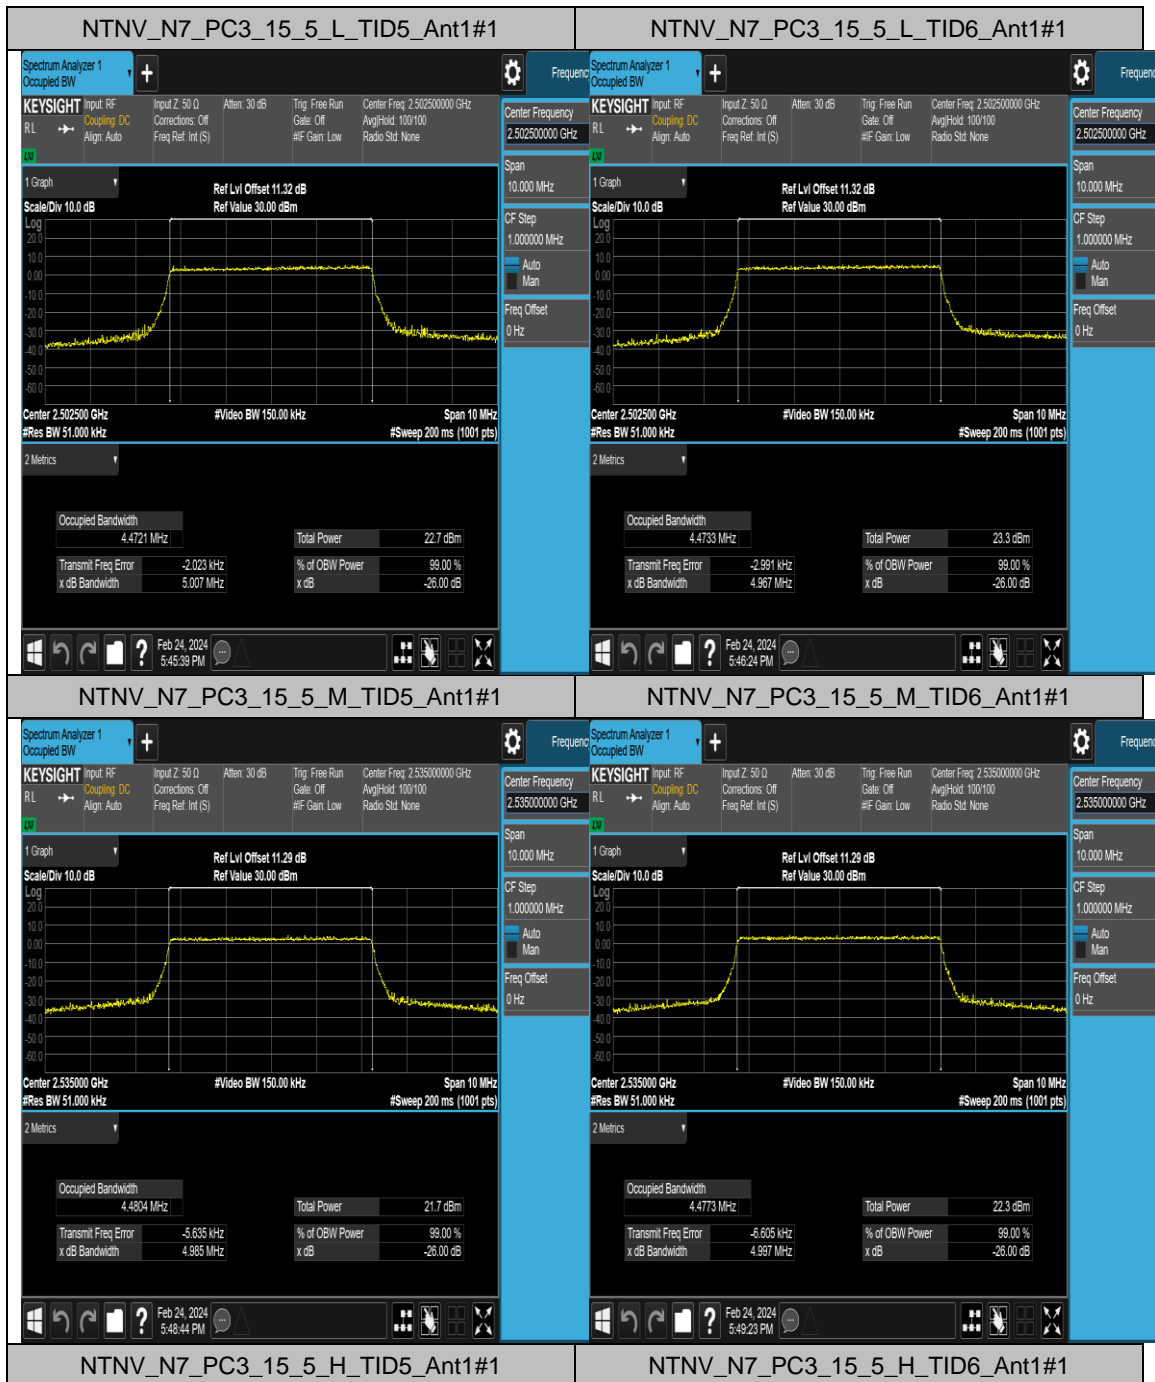

Appendix C: 26dB Bandwidth and Occupied Bandwidth for SA

Test Result

Band	SCS	Bandwidth	Modulation	Channel	RB Config	Result (99%)	Result (26dB)	Verdict
N7	15	5	CP-QPSK	L	Outer_Full	4.4721	5.007	PASS
N7	15	5	CP-16QAM	L	Outer_Full	4.4733	4.967	PASS
N7	15	5	CP-QPSK	M	Outer_Full	4.4804	4.985	PASS
N7	15	5	CP-16QAM	M	Outer_Full	4.4773	4.997	PASS
N7	15	5	CP-QPSK	H	Outer_Full	4.4787	5.004	PASS
N7	15	5	CP-16QAM	H	Outer_Full	4.4763	4.967	PASS
N7	15	10	CP-QPSK	L	Outer_Full	9.2787	9.960	PASS
N7	15	10	CP-16QAM	L	Outer_Full	9.2882	9.995	PASS
N7	15	10	CP-QPSK	M	Outer_Full	9.2921	9.978	PASS
N7	15	10	CP-16QAM	M	Outer_Full	9.2913	10.10	PASS
N7	15	10	CP-QPSK	H	Outer_Full	9.3068	9.987	PASS
N7	15	10	CP-16QAM	H	Outer_Full	9.2953	9.949	PASS
N7	15	15	CP-QPSK	L	Outer_Full	14.066	14.94	PASS
N7	15	15	CP-16QAM	L	Outer_Full	14.078	14.86	PASS
N7	15	15	CP-QPSK	M	Outer_Full	14.117	14.93	PASS
N7	15	15	CP-16QAM	M	Outer_Full	14.126	15.03	PASS
N7	15	15	CP-QPSK	H	Outer_Full	14.131	15.33	PASS
N7	15	15	CP-16QAM	H	Outer_Full	14.136	15.02	PASS
N7	15	20	CP-QPSK	L	Outer_Full	18.802	19.64	PASS
N7	15	20	CP-16QAM	L	Outer_Full	18.820	19.78	PASS
N7	15	20	CP-QPSK	M	Outer_Full	18.923	19.86	PASS
N7	15	20	CP-16QAM	M	Outer_Full	18.922	19.76	PASS
N7	15	20	CP-QPSK	H	Outer_Full	18.920	19.87	PASS
N7	15	20	CP-16QAM	H	Outer_Full	18.934	19.83	PASS

Test Graphs