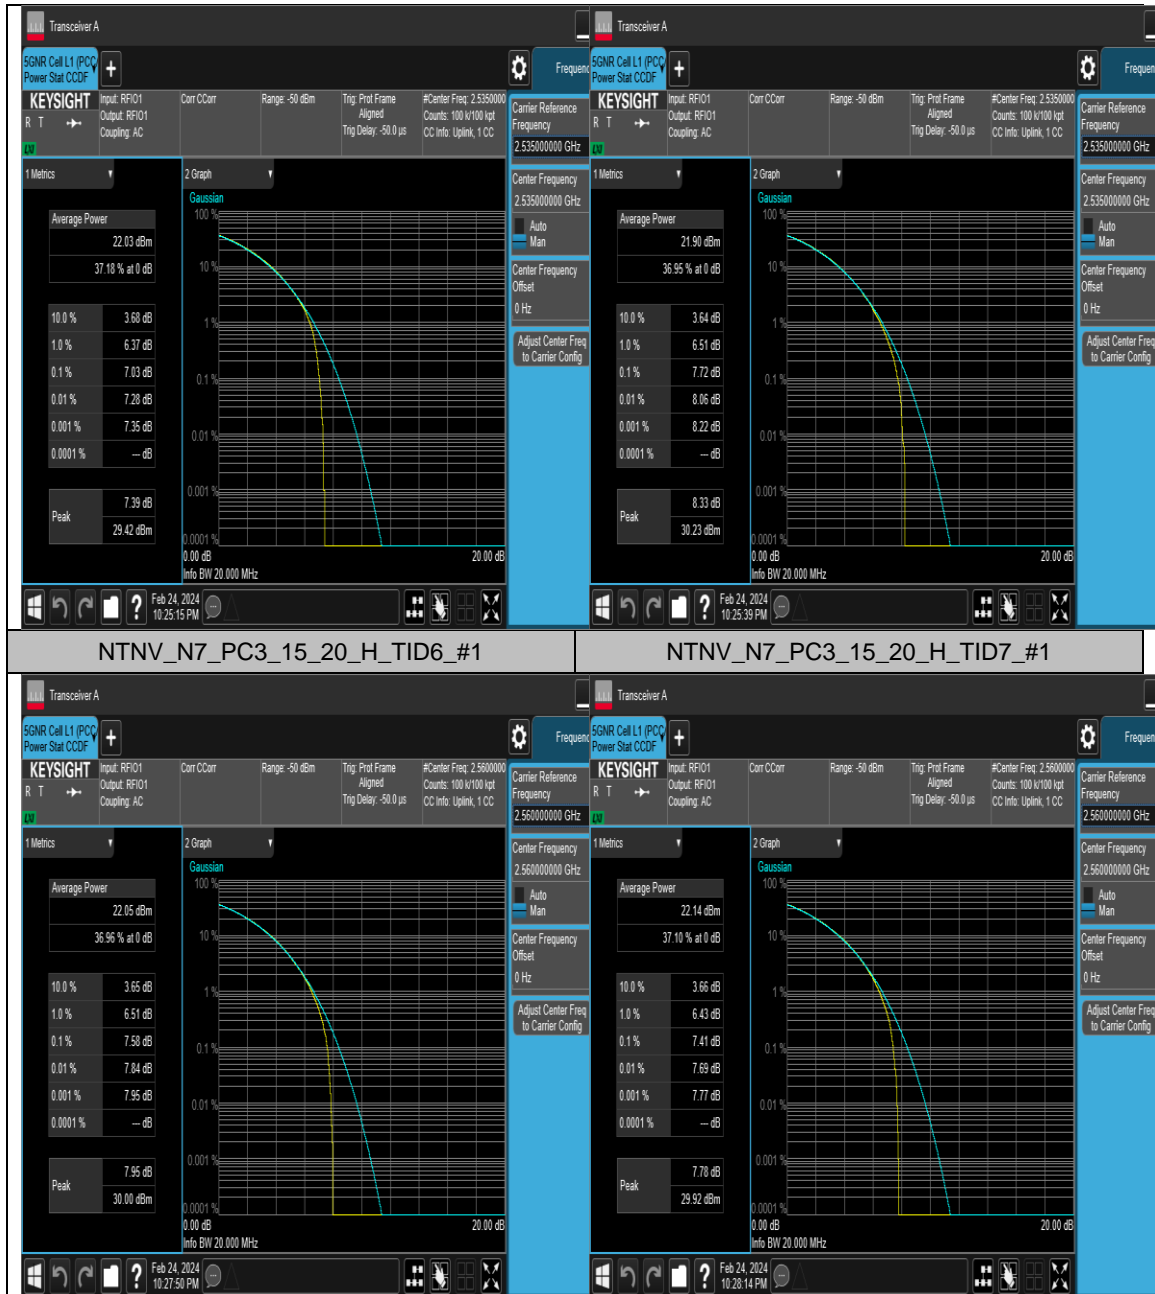

Test Graphs

Appendix C: 26dB Bandwidth and Occupied Bandwidth for SA

Test Result

Band	SCS	Bandwidth	Modulation	Channel	RB Config	Result (99%)	Result (26dB)	Verdict
N7	15	5	CP-QPSK	L	Outer_Full	4.4721	5.007	PASS
N7	15	5	CP-16QAM	L	Outer_Full	4.4733	4.967	PASS
N7	15	5	CP-QPSK	M	Outer_Full	4.4804	4.985	PASS
N7	15	5	CP-16QAM	M	Outer_Full	4.4773	4.997	PASS
N7	15	5	CP-QPSK	H	Outer_Full	4.4787	5.004	PASS
N7	15	5	CP-16QAM	H	Outer_Full	4.4763	4.967	PASS
N7	15	10	CP-QPSK	L	Outer_Full	9.2787	9.960	PASS
N7	15	10	CP-16QAM	L	Outer_Full	9.2882	9.995	PASS
N7	15	10	CP-QPSK	M	Outer_Full	9.2921	9.978	PASS
N7	15	10	CP-16QAM	M	Outer_Full	9.2913	10.10	PASS
N7	15	10	CP-QPSK	H	Outer_Full	9.3068	9.987	PASS
N7	15	10	CP-16QAM	H	Outer_Full	9.2953	9.949	PASS
N7	15	15	CP-QPSK	L	Outer_Full	14.066	14.94	PASS
N7	15	15	CP-16QAM	L	Outer_Full	14.078	14.86	PASS
N7	15	15	CP-QPSK	M	Outer_Full	14.117	14.93	PASS
N7	15	15	CP-16QAM	M	Outer_Full	14.126	15.03	PASS
N7	15	15	CP-QPSK	H	Outer_Full	14.131	15.33	PASS
N7	15	15	CP-16QAM	H	Outer_Full	14.136	15.02	PASS
N7	15	20	CP-QPSK	L	Outer_Full	18.802	19.64	PASS
N7	15	20	CP-16QAM	L	Outer_Full	18.820	19.78	PASS
N7	15	20	CP-QPSK	M	Outer_Full	18.923	19.86	PASS
N7	15	20	CP-16QAM	M	Outer_Full	18.922	19.76	PASS
N7	15	20	CP-QPSK	H	Outer_Full	18.920	19.87	PASS
N7	15	20	CP-16QAM	H	Outer_Full	18.934	19.83	PASS

Test Graphs