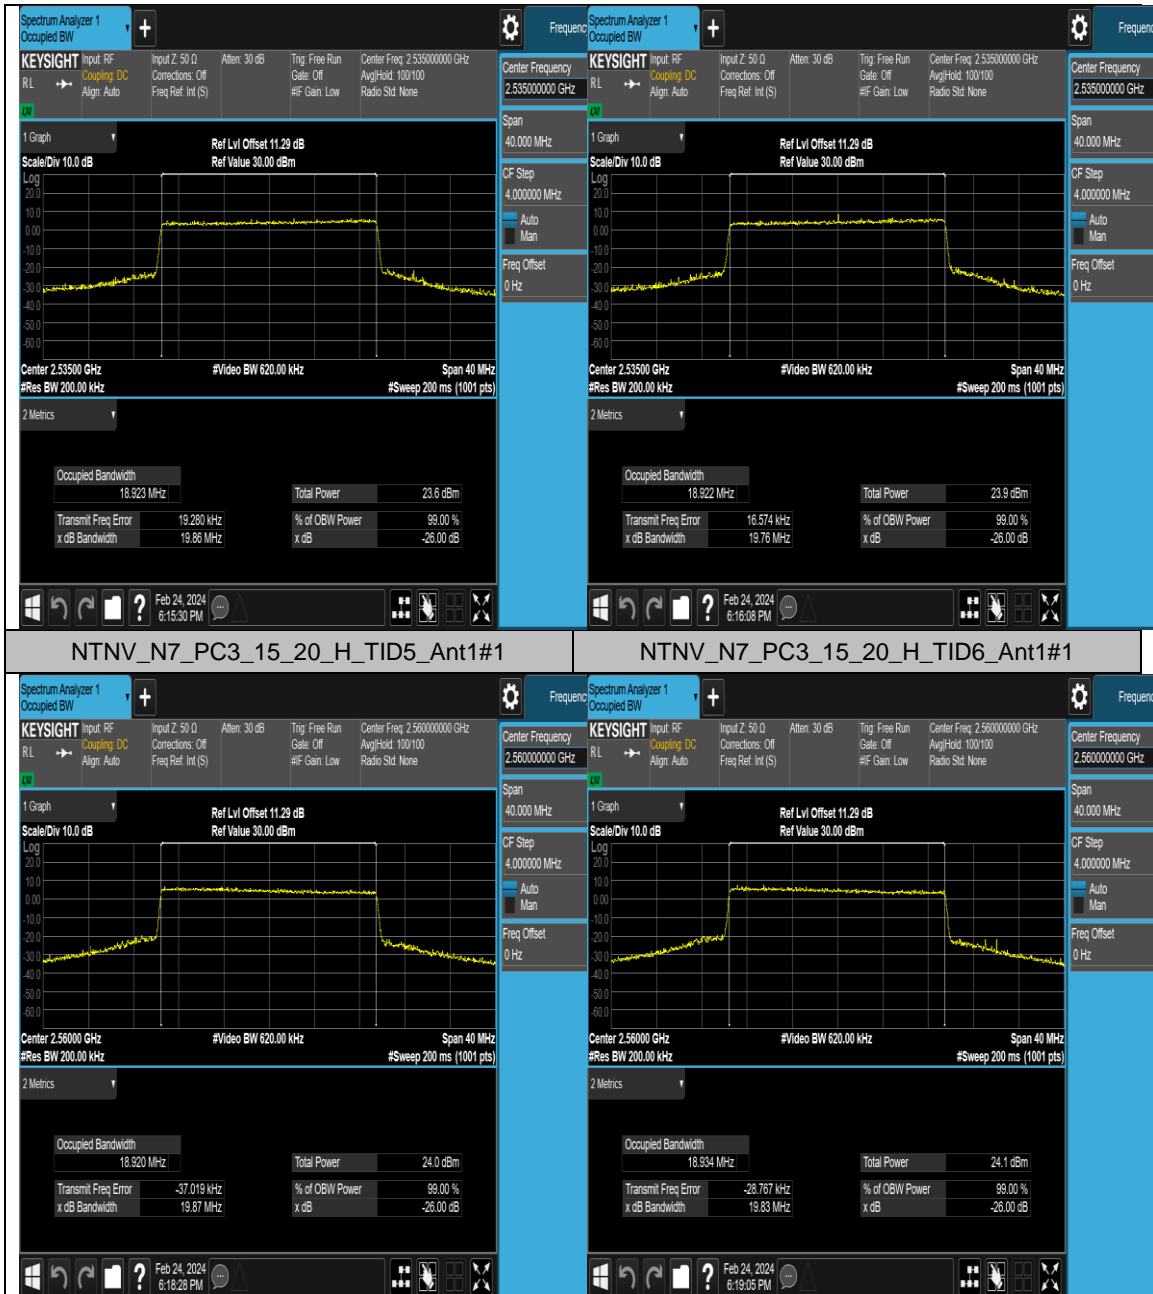

Test Graphs

Appendix D: Band Edge for SA

Test Result

Band	SCS	Bandwidth	Modulation	Channel	RB Config	Verdict
N7	15	5	CP-QPSK	L	Outer_Full	PASS
N7	15	5	CP-QPSK	L	Edge_1RB_Left	PASS
N7	15	5	DFT-16QAM	L	Outer_Full	PASS
N7	15	5	DFT-16QAM	L	Edge_1RB_Left	PASS
N7	15	5	CP-QPSK	H	Outer_Full	PASS
N7	15	5	CP-QPSK	H	Edge_1RB_Right	PASS
N7	15	5	DFT-16QAM	H	Outer_Full	PASS
N7	15	5	DFT-16QAM	H	Edge_1RB_Right	PASS
N7	15	10	CP-QPSK	L	Outer_Full	PASS
N7	15	10	CP-QPSK	L	Edge_1RB_Left	PASS
N7	15	10	DFT-16QAM	L	Outer_Full	PASS
N7	15	10	DFT-16QAM	L	Edge_1RB_Left	PASS
N7	15	10	CP-QPSK	H	Outer_Full	PASS
N7	15	10	CP-QPSK	H	Edge_1RB_Right	PASS
N7	15	10	DFT-16QAM	H	Outer_Full	PASS
N7	15	10	DFT-16QAM	H	Edge_1RB_Right	PASS
N7	15	15	CP-QPSK	L	Outer_Full	PASS
N7	15	15	CP-QPSK	L	Edge_1RB_Left	PASS
N7	15	15	DFT-16QAM	L	Outer_Full	PASS
N7	15	15	DFT-16QAM	L	Edge_1RB_Left	PASS
N7	15	15	CP-QPSK	H	Outer_Full	PASS
N7	15	15	CP-QPSK	H	Edge_1RB_Right	PASS
N7	15	15	DFT-16QAM	H	Outer_Full	PASS
N7	15	15	DFT-16QAM	H	Edge_1RB_Right	PASS
N7	15	20	CP-QPSK	L	Outer_Full	PASS
N7	15	20	CP-QPSK	L	Edge_1RB_Left	PASS
N7	15	20	DFT-16QAM	L	Outer_Full	PASS
N7	15	20	DFT-16QAM	L	Edge_1RB_Left	PASS
N7	15	20	CP-QPSK	H	Outer_Full	PASS
N7	15	20	CP-QPSK	H	Edge_1RB_Right	PASS
N7	15	20	DFT-16QAM	H	Outer_Full	PASS
N7	15	20	DFT-16QAM	H	Edge_1RB_Right	PASS

Test Graphs