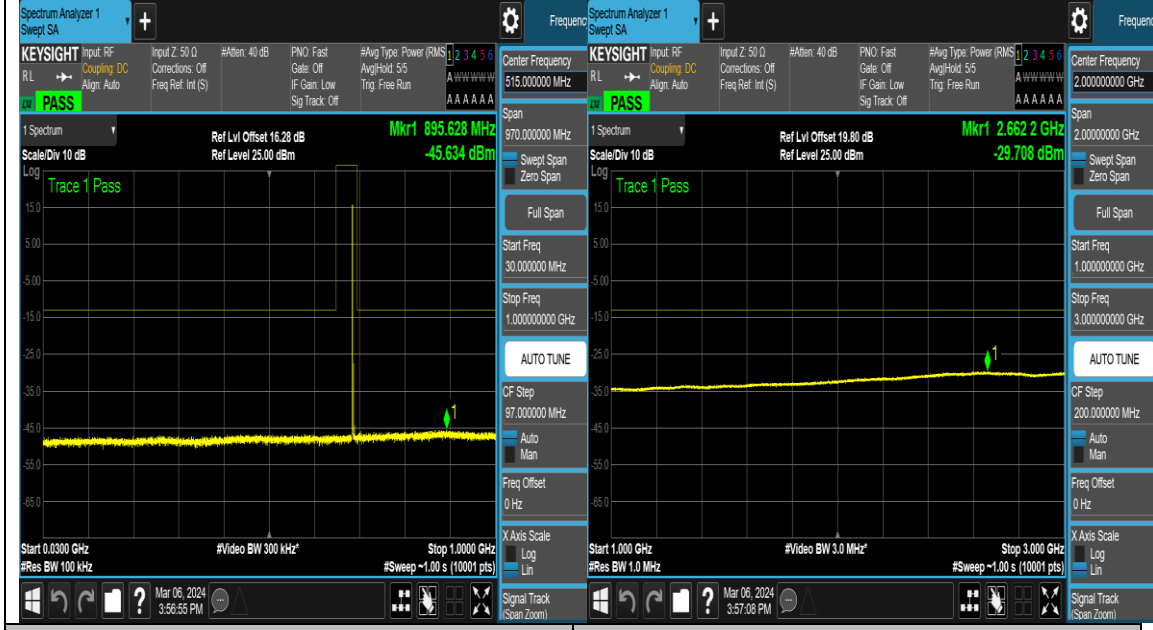

NTNV_DC_2A_n71A_PC3_15_5+5_M+H_TID19_ NS_01_30_1000_#1

NTNV_DC_2A_n71A_PC3_15_5+5_M+H_TID19_ NS_01_1000_3000_#1

NTNV_DC_2A_n71A_PC3_15_5+5_M+H_TID19_ NS_01_3000_12000_#1

NTNV_DC_2A_n71A_PC3_15_5+5_M+H_TID19_ NS_01_12000_20000_#1