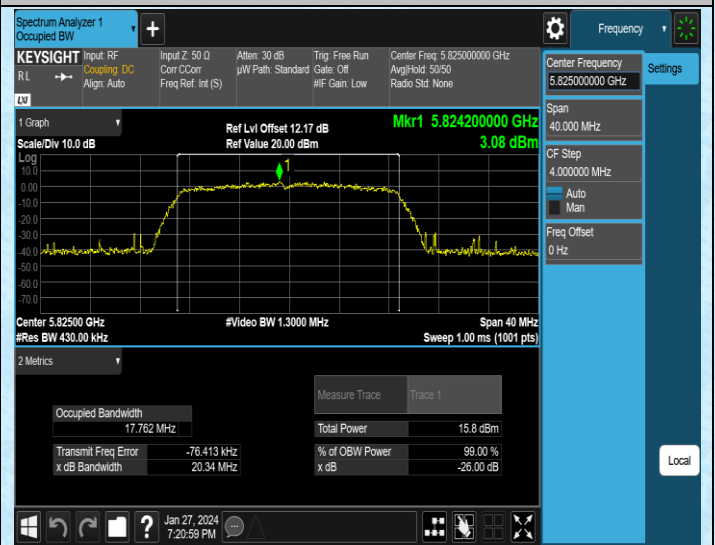

Test Graphs

AppendixA2: Occupied channel bandwidth

Test Result

Test Mode	Antenna	Frequency[MHz]	Rate	OCB [MHz]	FL[MHz]	FH[MHz]	Limit[MHz]	Verdict
11A	Ant1	5180	6Mbps	16.864	5171.4556	5188.3196	---	---
11A	Ant1	5200	6Mbps	16.795	5191.5095	5208.3045	---	---
11A	Ant1	5240	6Mbps	16.746	5231.5618	5248.3078	---	---
11A	Ant1	5745	6Mbps	16.749	5736.5828	5753.3318	---	---
11A	Ant1	5785	6Mbps	16.839	5776.5432	5793.3822	---	---
11A	Ant1	5825	6Mbps	16.677	5816.6117	5833.2887	---	---
11N20SISO	Ant1	5180	MCS0	17.781	5171.0831	5188.8641	---	---
11N20SISO	Ant1	5200	MCS0	17.727	5191.1293	5208.8563	---	---
11N20SISO	Ant1	5240	MCS0	17.716	5231.1007	5248.8167	---	---
11N20SISO	Ant1	5745	MCS0	17.796	5736.0831	5753.8791	---	---
11N20SISO	Ant1	5785	MCS0	17.772	5776.0654	5793.8374	---	---
11N20SISO	Ant1	5825	MCS0	17.762	5816.0426	5833.8046	---	---
11N40SISO	Ant1	5190	MCS0	36.260	5171.8167	5208.0767	---	---
11N40SISO	Ant1	5230	MCS0	36.235	5211.8591	5248.0941	---	---
11N40SISO	Ant1	5755	MCS0	36.196	5736.8694	5773.0654	---	---
11N40SISO	Ant1	5795	MCS0	36.222	5776.8203	5813.0423	---	---
11AC20SISO	Ant1	5180	MCS0	17.722	5171.1235	5188.8455	---	---
11AC20SISO	Ant1	5200	MCS0	17.751	5191.1134	5208.8644	---	---
11AC20SISO	Ant1	5240	MCS0	17.766	5231.0614	5248.8274	---	---
11AC20SISO	Ant1	5745	MCS0	17.668	5736.1370	5753.8050	---	---
11AC20SISO	Ant1	5785	MCS0	17.774	5776.0548	5793.8288	---	---
11AC20SISO	Ant1	5825	MCS0	17.721	5816.0790	5833.8000	---	---
11AC40SISO	Ant1	5190	MCS0	36.200	5171.8786	5208.0786	---	---
11AC40SISO	Ant1	5230	MCS0	36.244	5211.8435	5248.0875	---	---
11AC40SISO	Ant1	5755	MCS0	36.119	5736.8946	5773.0136	---	---
11AC40SISO	Ant1	5795	MCS0	36.194	5776.8611	5813.0551	---	---
11AC80SISO	Ant1	5210	MCS0	76.136	5171.8482	5247.9842	---	---
11AC80SISO	Ant1	5775	MCS0	75.974	5736.9697	5812.9437	---	---

Test Graphs

11N20SISO-Ant1-5180

11N20SISO-Ant1-5200

11N20SISO-Ant1-5240

11N20SISO-Ant1-5240

11N20SISO-Ant1-5240

11N20SISO-Ant1-5745

11N20SISO-Ant1-5240