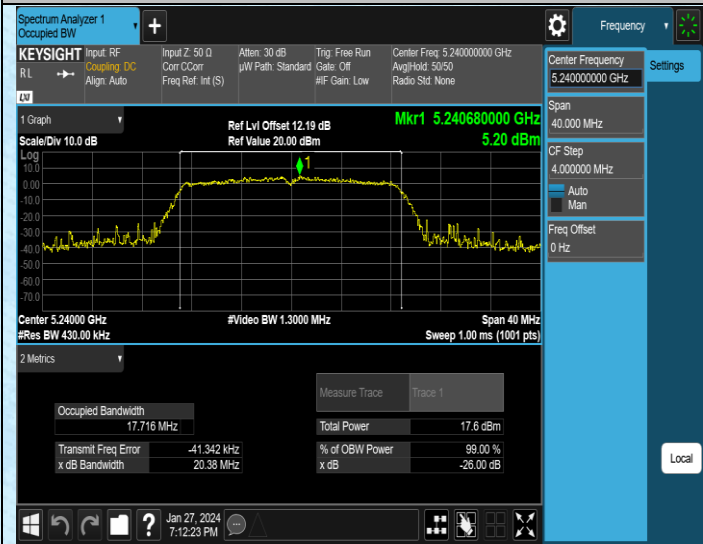

11N20SISO-Ant1-5180

11N20SISO-Ant1-5200

11N20SISO-Ant1-5240

11N20SISO-Ant1-5240