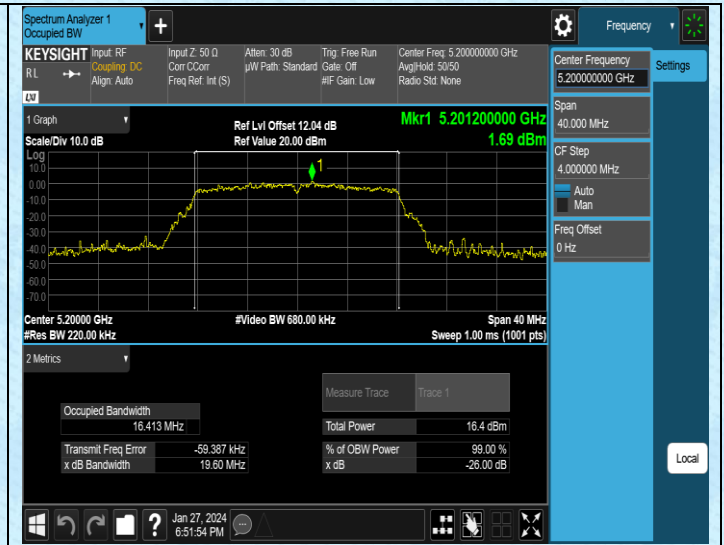

Test Graphs