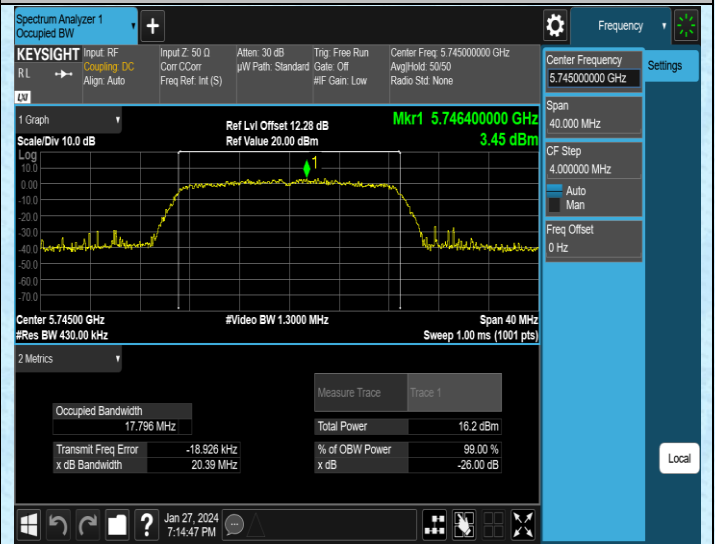

Test Graphs

AppendixA2: Occupied channel bandwidth

Test Result

Test Mode	Antenna	Frequency[MHz]	Rate	OCB [MHz]	FL[MHz]	FH[MHz]	Limit[MHz]	Verdict
11A	Ant1	5180	6Mbps	16.864	5171.4556	5188.3196	---	---
11A	Ant1	5200	6Mbps	16.795	5191.5095	5208.3045	---	---
11A	Ant1	5240	6Mbps	16.746	5231.5618	5248.3078	---	---
11A	Ant1	5745	6Mbps	16.749	5736.5828	5753.3318	---	---
11A	Ant1	5785	6Mbps	16.839	5776.5432	5793.3822	---	---
11A	Ant1	5825	6Mbps	16.677	5816.6117	5833.2887	---	---
11N20SISO	Ant1	5180	MCS0	17.781	5171.0831	5188.8641	---	---
11N20SISO	Ant1	5200	MCS0	17.727	5191.1293	5208.8563	---	---
11N20SISO	Ant1	5240	MCS0	17.716	5231.1007	5248.8167	---	---
11N20SISO	Ant1	5745	MCS0	17.796	5736.0831	5753.8791	---	---
11N20SISO	Ant1	5785	MCS0	17.772	5776.0654	5793.8374	---	---
11N20SISO	Ant1	5825	MCS0	17.762	5816.0426	5833.8046	---	---
11N40SISO	Ant1	5190	MCS0	36.260	5171.8167	5208.0767	---	---
11N40SISO	Ant1	5230	MCS0	36.235	5211.8591	5248.0941	---	---
11N40SISO	Ant1	5755	MCS0	36.196	5736.8694	5773.0654	---	---
11N40SISO	Ant1	5795	MCS0	36.222	5776.8203	5813.0423	---	---
11AC20SISO	Ant1	5180	MCS0	17.722	5171.1235	5188.8455	---	---
11AC20SISO	Ant1	5200	MCS0	17.751	5191.1134	5208.8644	---	---
11AC20SISO	Ant1	5240	MCS0	17.766	5231.0614	5248.8274	---	---
11AC20SISO	Ant1	5745	MCS0	17.668	5736.1370	5753.8050	---	---
11AC20SISO	Ant1	5785	MCS0	17.774	5776.0548	5793.8288	---	---
11AC20SISO	Ant1	5825	MCS0	17.721	5816.0790	5833.8000	---	---
11AC40SISO	Ant1	5190	MCS0	36.200	5171.8786	5208.0786	---	---
11AC40SISO	Ant1	5230	MCS0	36.244	5211.8435	5248.0875	---	---
11AC40SISO	Ant1	5755	MCS0	36.119	5736.8946	5773.0136	---	---
11AC40SISO	Ant1	5795	MCS0	36.194	5776.8611	5813.0551	---	---
11AC80SISO	Ant1	5210	MCS0	76.136	5171.8482	5247.9842	---	---
11AC80SISO	Ant1	5775	MCS0	75.974	5736.9697	5812.9437	---	---

Test Graphs

11N20SISO-Ant1-5180

11N20SISO-Ant1-5200

11N20SISO-Ant1-5240

11N20SISO-Ant1-5240

11N20SISO-Ant1-5240

11N20SISO-Ant1-5745

11N20SISO-Ant1-5240