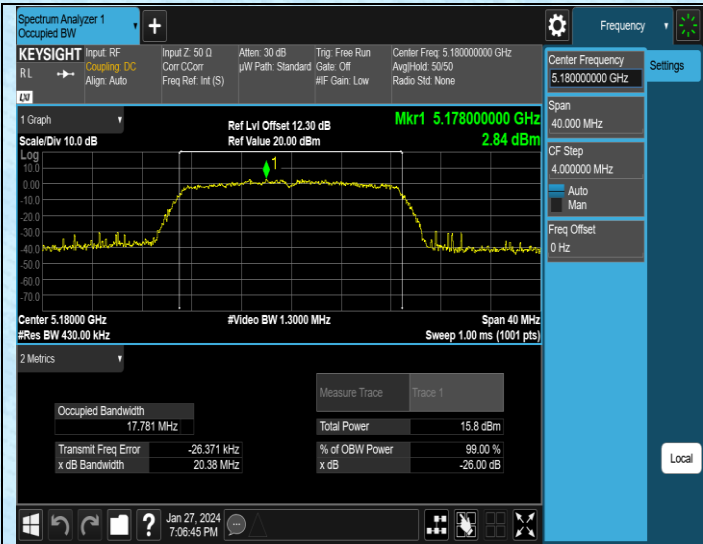

11N20SISO-Ant1-5180

11N20SISO-Ant1-5200

11N20SISO-Ant1-5240

11N20SISO-Ant1-5240