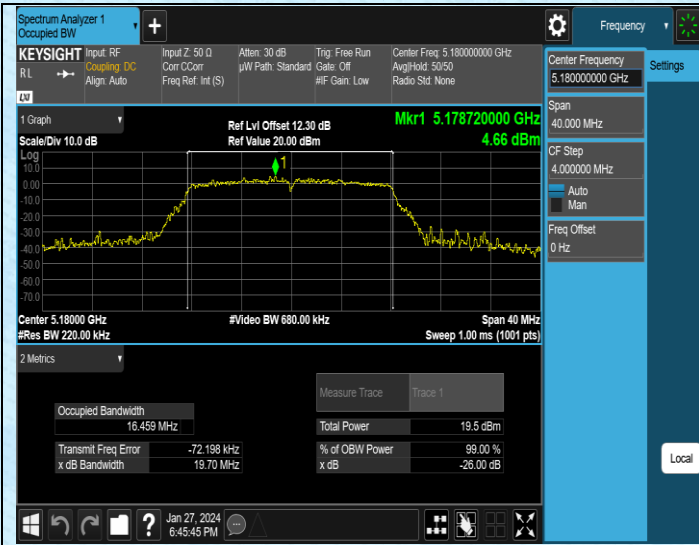

Test Graphs