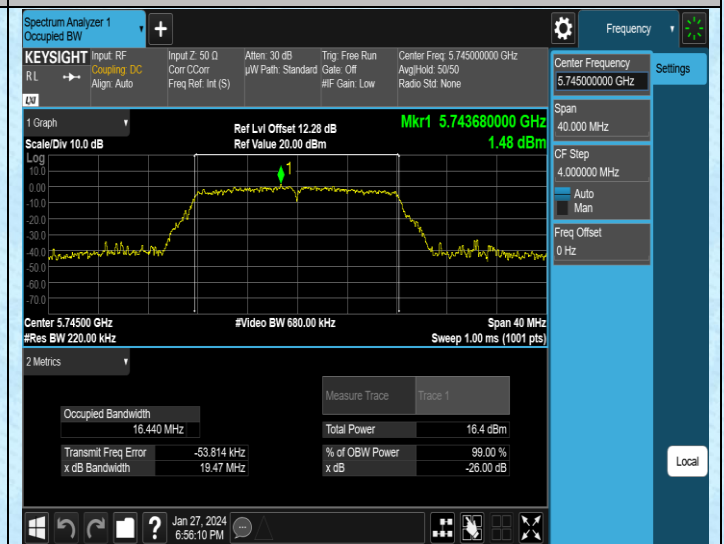

Test Graphs