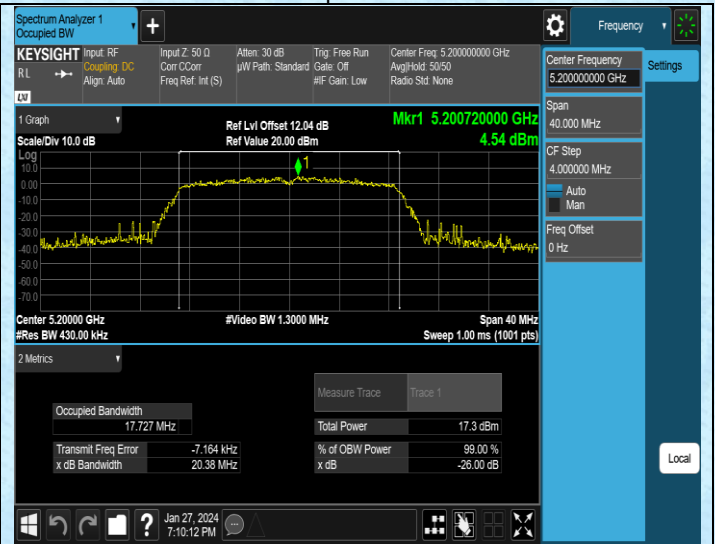

Test Graphs

AppendixA2: Occupied channel bandwidth

Test Result

Test Mode	Antenna	Frequency[MHz]	Rate	OCB [MHz]	FL[MHz]	FH[MHz]	Limit[MHz]	Verdict
11A	Ant1	5180	6Mbps	16.864	5171.4556	5188.3196	---	---
11A	Ant1	5200	6Mbps	16.795	5191.5095	5208.3045	---	---
11A	Ant1	5240	6Mbps	16.746	5231.5618	5248.3078	---	---
11A	Ant1	5745	6Mbps	16.749	5736.5828	5753.3318	---	---
11A	Ant1	5785	6Mbps	16.839	5776.5432	5793.3822	---	---
11A	Ant1	5825	6Mbps	16.677	5816.6117	5833.2887	---	---
11N20SISO	Ant1	5180	MCS0	17.781	5171.0831	5188.8641	---	---
11N20SISO	Ant1	5200	MCS0	17.727	5191.1293	5208.8563	---	---
11N20SISO	Ant1	5240	MCS0	17.716	5231.1007	5248.8167	---	---
11N20SISO	Ant1	5745	MCS0	17.796	5736.0831	5753.8791	---	---
11N20SISO	Ant1	5785	MCS0	17.772	5776.0654	5793.8374	---	---
11N20SISO	Ant1	5825	MCS0	17.762	5816.0426	5833.8046	---	---
11N40SISO	Ant1	5190	MCS0	36.260	5171.8167	5208.0767	---	---
11N40SISO	Ant1	5230	MCS0	36.235	5211.8591	5248.0941	---	---
11N40SISO	Ant1	5755	MCS0	36.196	5736.8694	5773.0654	---	---
11N40SISO	Ant1	5795	MCS0	36.222	5776.8203	5813.0423	---	---
11AC20SISO	Ant1	5180	MCS0	17.722	5171.1235	5188.8455	---	---
11AC20SISO	Ant1	5200	MCS0	17.751	5191.1134	5208.8644	---	---
11AC20SISO	Ant1	5240	MCS0	17.766	5231.0614	5248.8274	---	---
11AC20SISO	Ant1	5745	MCS0	17.668	5736.1370	5753.8050	---	---
11AC20SISO	Ant1	5785	MCS0	17.774	5776.0548	5793.8288	---	---
11AC20SISO	Ant1	5825	MCS0	17.721	5816.0790	5833.8000	---	---
11AC40SISO	Ant1	5190	MCS0	36.200	5171.8786	5208.0786	---	---
11AC40SISO	Ant1	5230	MCS0	36.244	5211.8435	5248.0875	---	---
11AC40SISO	Ant1	5755	MCS0	36.119	5736.8946	5773.0136	---	---
11AC40SISO	Ant1	5795	MCS0	36.194	5776.8611	5813.0551	---	---
11AC80SISO	Ant1	5210	MCS0	76.136	5171.8482	5247.9842	---	---
11AC80SISO	Ant1	5775	MCS0	75.974	5736.9697	5812.9437	---	---

Test Graphs

11N20SISO-Ant1-5180

11N20SISO-Ant1-5200

11N20SISO-Ant1-5240

11N20SISO-Ant1-5240

11N20SISO-Ant1-5240

11N20SISO-Ant1-5745

11N20SISO-Ant1-5240