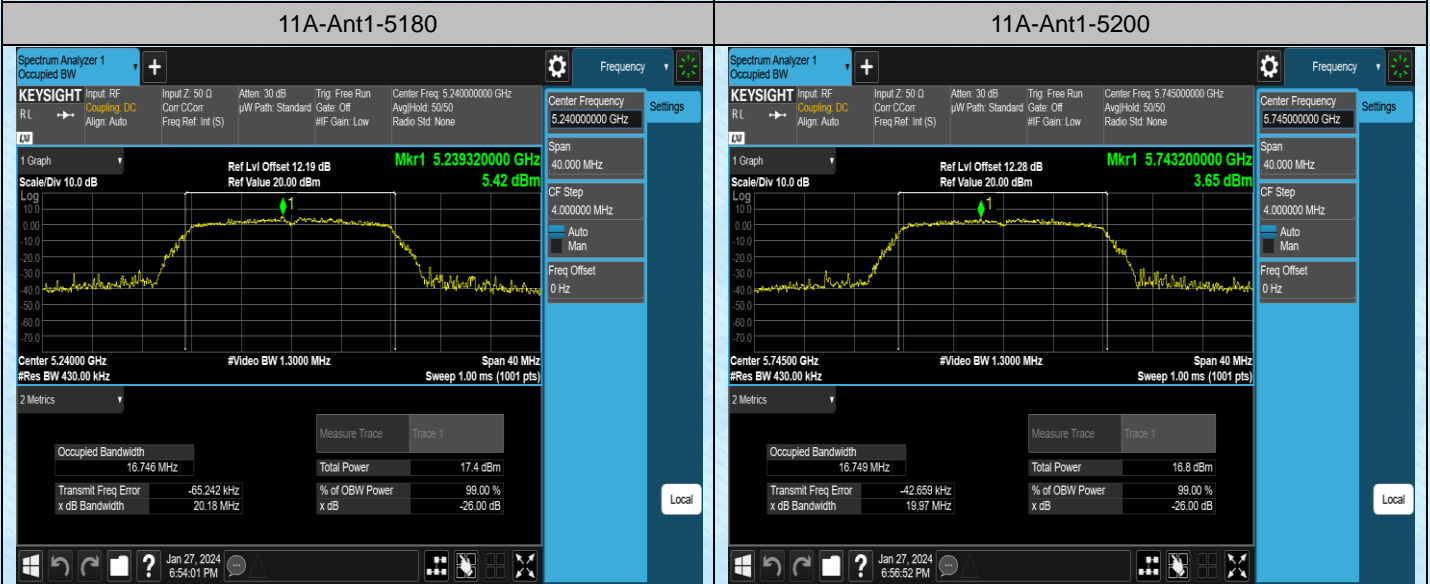

Test Graphs