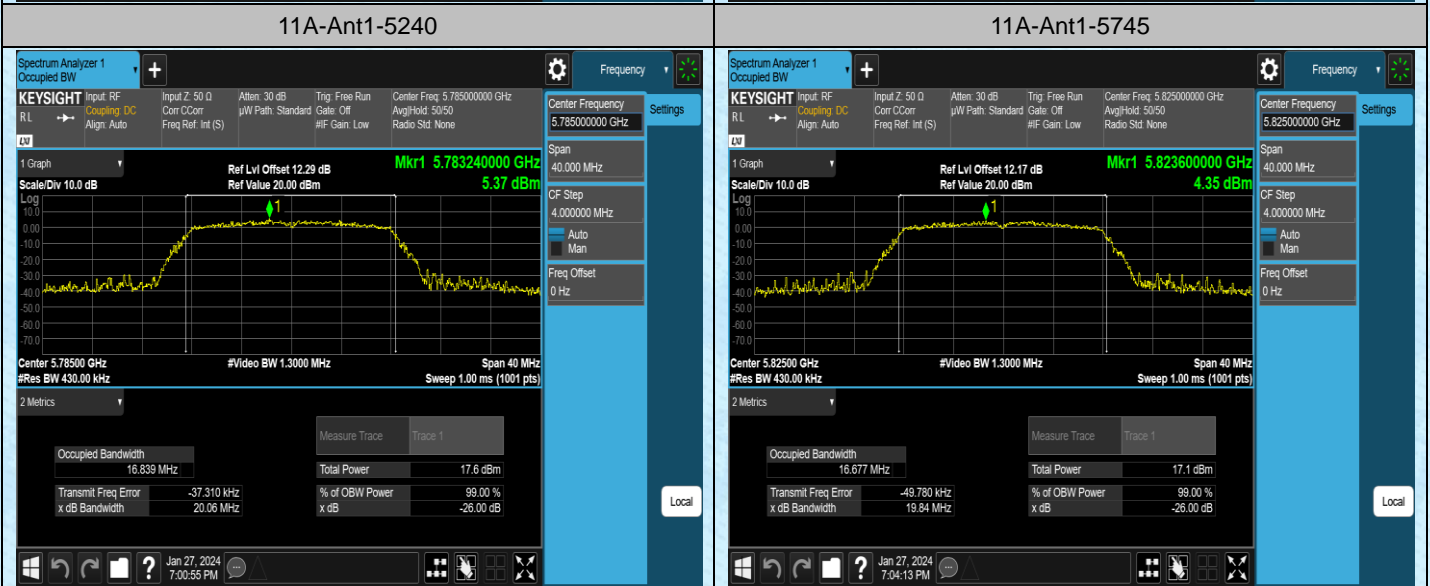

Test Graphs

AppendixA2: Occupied channel bandwidth

Test Result

Test Mode	Antenna	Frequency[MHz]	Rate	OCB [MHz]	FL[MHz]	FH[MHz]	Limit[MHz]	Verdict
11A	Ant1	5180	6Mbps	16.864	5171.4556	5188.3196	---	---
11A	Ant1	5200	6Mbps	16.795	5191.5095	5208.3045	---	---
11A	Ant1	5240	6Mbps	16.746	5231.5618	5248.3078	---	---
11A	Ant1	5745	6Mbps	16.749	5736.5828	5753.3318	---	---
11A	Ant1	5785	6Mbps	16.839	5776.5432	5793.3822	---	---
11A	Ant1	5825	6Mbps	16.677	5816.6117	5833.2887	---	---
11N20SISO	Ant1	5180	MCS0	17.781	5171.0831	5188.8641	---	---
11N20SISO	Ant1	5200	MCS0	17.727	5191.1293	5208.8563	---	---
11N20SISO	Ant1	5240	MCS0	17.716	5231.1007	5248.8167	---	---
11N20SISO	Ant1	5745	MCS0	17.796	5736.0831	5753.8791	---	---
11N20SISO	Ant1	5785	MCS0	17.772	5776.0654	5793.8374	---	---
11N20SISO	Ant1	5825	MCS0	17.762	5816.0426	5833.8046	---	---
11N40SISO	Ant1	5190	MCS0	36.260	5171.8167	5208.0767	---	---
11N40SISO	Ant1	5230	MCS0	36.235	5211.8591	5248.0941	---	---
11N40SISO	Ant1	5755	MCS0	36.196	5736.8694	5773.0654	---	---
11N40SISO	Ant1	5795	MCS0	36.222	5776.8203	5813.0423	---	---
11AC20SISO	Ant1	5180	MCS0	17.722	5171.1235	5188.8455	---	---
11AC20SISO	Ant1	5200	MCS0	17.751	5191.1134	5208.8644	---	---
11AC20SISO	Ant1	5240	MCS0	17.766	5231.0614	5248.8274	---	---
11AC20SISO	Ant1	5745	MCS0	17.668	5736.1370	5753.8050	---	---
11AC20SISO	Ant1	5785	MCS0	17.774	5776.0548	5793.8288	---	---
11AC20SISO	Ant1	5825	MCS0	17.721	5816.0790	5833.8000	---	---
11AC40SISO	Ant1	5190	MCS0	36.200	5171.8786	5208.0786	---	---
11AC40SISO	Ant1	5230	MCS0	36.244	5211.8435	5248.0875	---	---
11AC40SISO	Ant1	5755	MCS0	36.119	5736.8946	5773.0136	---	---
11AC40SISO	Ant1	5795	MCS0	36.194	5776.8611	5813.0551	---	---
11AC80SISO	Ant1	5210	MCS0	76.136	5171.8482	5247.9842	---	---
11AC80SISO	Ant1	5775	MCS0	75.974	5736.9697	5812.9437	---	---

Test Graphs

11N20SISO-Ant1-5180

11N20SISO-Ant1-5200

11N20SISO-Ant1-5240

11N20SISO-Ant1-5240

11N20SISO-Ant1-5240

11N20SISO-Ant1-5745

11N20SISO-Ant1-5240