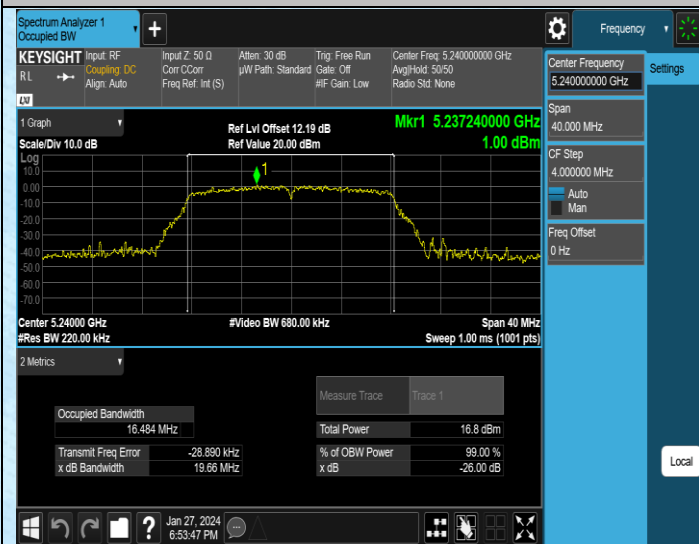

Test Graphs