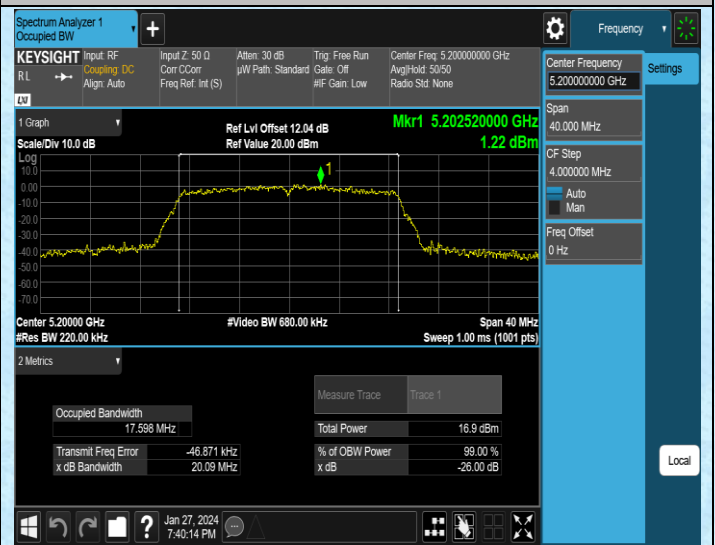

Test Graphs

AppendixA2: Occupied channel bandwidth

Test Result

Test Mode	Antenna	Frequency[MHz]	Rate	OCB [MHz]	FL[MHz]	FH[MHz]	Limit[MHz]	Verdict
11A	Ant1	5180	6Mbps	16.864	5171.4556	5188.3196	---	---
11A	Ant1	5200	6Mbps	16.795	5191.5095	5208.3045	---	---
11A	Ant1	5240	6Mbps	16.746	5231.5618	5248.3078	---	---
11A	Ant1	5745	6Mbps	16.749	5736.5828	5753.3318	---	---
11A	Ant1	5785	6Mbps	16.839	5776.5432	5793.3822	---	---
11A	Ant1	5825	6Mbps	16.677	5816.6117	5833.2887	---	---
11N20SISO	Ant1	5180	MCS0	17.781	5171.0831	5188.8641	---	---
11N20SISO	Ant1	5200	MCS0	17.727	5191.1293	5208.8563	---	---
11N20SISO	Ant1	5240	MCS0	17.716	5231.1007	5248.8167	---	---
11N20SISO	Ant1	5745	MCS0	17.796	5736.0831	5753.8791	---	---
11N20SISO	Ant1	5785	MCS0	17.772	5776.0654	5793.8374	---	---
11N20SISO	Ant1	5825	MCS0	17.762	5816.0426	5833.8046	---	---
11N40SISO	Ant1	5190	MCS0	36.260	5171.8167	5208.0767	---	---
11N40SISO	Ant1	5230	MCS0	36.235	5211.8591	5248.0941	---	---
11N40SISO	Ant1	5755	MCS0	36.196	5736.8694	5773.0654	---	---
11N40SISO	Ant1	5795	MCS0	36.222	5776.8203	5813.0423	---	---
11AC20SISO	Ant1	5180	MCS0	17.722	5171.1235	5188.8455	---	---
11AC20SISO	Ant1	5200	MCS0	17.751	5191.1134	5208.8644	---	---
11AC20SISO	Ant1	5240	MCS0	17.766	5231.0614	5248.8274	---	---
11AC20SISO	Ant1	5745	MCS0	17.668	5736.1370	5753.8050	---	---
11AC20SISO	Ant1	5785	MCS0	17.774	5776.0548	5793.8288	---	---
11AC20SISO	Ant1	5825	MCS0	17.721	5816.0790	5833.8000	---	---
11AC40SISO	Ant1	5190	MCS0	36.200	5171.8786	5208.0786	---	---
11AC40SISO	Ant1	5230	MCS0	36.244	5211.8435	5248.0875	---	---
11AC40SISO	Ant1	5755	MCS0	36.119	5736.8946	5773.0136	---	---
11AC40SISO	Ant1	5795	MCS0	36.194	5776.8611	5813.0551	---	---
11AC80SISO	Ant1	5210	MCS0	76.136	5171.8482	5247.9842	---	---
11AC80SISO	Ant1	5775	MCS0	75.974	5736.9697	5812.9437	---	---