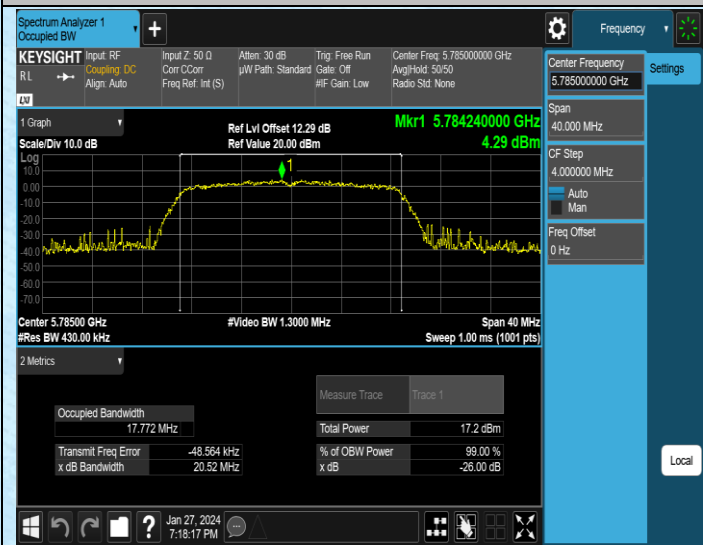

Test Graphs

AppendixA2: Occupied channel bandwidth

Test Result

Test Mode	Antenna	Frequency[MHz]	Rate	OCB [MHz]	FL[MHz]	FH[MHz]	Limit[MHz]	Verdict
11A	Ant1	5180	6Mbps	16.864	5171.4556	5188.3196	---	---
11A	Ant1	5200	6Mbps	16.795	5191.5095	5208.3045	---	---
11A	Ant1	5240	6Mbps	16.746	5231.5618	5248.3078	---	---
11A	Ant1	5745	6Mbps	16.749	5736.5828	5753.3318	---	---
11A	Ant1	5785	6Mbps	16.839	5776.5432	5793.3822	---	---
11A	Ant1	5825	6Mbps	16.677	5816.6117	5833.2887	---	---
11N20SISO	Ant1	5180	MCS0	17.781	5171.0831	5188.8641	---	---
11N20SISO	Ant1	5200	MCS0	17.727	5191.1293	5208.8563	---	---
11N20SISO	Ant1	5240	MCS0	17.716	5231.1007	5248.8167	---	---
11N20SISO	Ant1	5745	MCS0	17.796	5736.0831	5753.8791	---	---
11N20SISO	Ant1	5785	MCS0	17.772	5776.0654	5793.8374	---	---
11N20SISO	Ant1	5825	MCS0	17.762	5816.0426	5833.8046	---	---
11N40SISO	Ant1	5190	MCS0	36.260	5171.8167	5208.0767	---	---
11N40SISO	Ant1	5230	MCS0	36.235	5211.8591	5248.0941	---	---
11N40SISO	Ant1	5755	MCS0	36.196	5736.8694	5773.0654	---	---
11N40SISO	Ant1	5795	MCS0	36.222	5776.8203	5813.0423	---	---
11AC20SISO	Ant1	5180	MCS0	17.722	5171.1235	5188.8455	---	---
11AC20SISO	Ant1	5200	MCS0	17.751	5191.1134	5208.8644	---	---
11AC20SISO	Ant1	5240	MCS0	17.766	5231.0614	5248.8274	---	---
11AC20SISO	Ant1	5745	MCS0	17.668	5736.1370	5753.8050	---	---
11AC20SISO	Ant1	5785	MCS0	17.774	5776.0548	5793.8288	---	---
11AC20SISO	Ant1	5825	MCS0	17.721	5816.0790	5833.8000	---	---
11AC40SISO	Ant1	5190	MCS0	36.200	5171.8786	5208.0786	---	---
11AC40SISO	Ant1	5230	MCS0	36.244	5211.8435	5248.0875	---	---
11AC40SISO	Ant1	5755	MCS0	36.119	5736.8946	5773.0136	---	---
11AC40SISO	Ant1	5795	MCS0	36.194	5776.8611	5813.0551	---	---
11AC80SISO	Ant1	5210	MCS0	76.136	5171.8482	5247.9842	---	---
11AC80SISO	Ant1	5775	MCS0	75.974	5736.9697	5812.9437	---	---

Test Graphs

11N20SISO-Ant1-5180

11N20SISO-Ant1-5200

11N20SISO-Ant1-5240

11N20SISO-Ant1-5240

11N20SISO-Ant1-5240

11N20SISO-Ant1-5745

11N20SISO-Ant1-5240