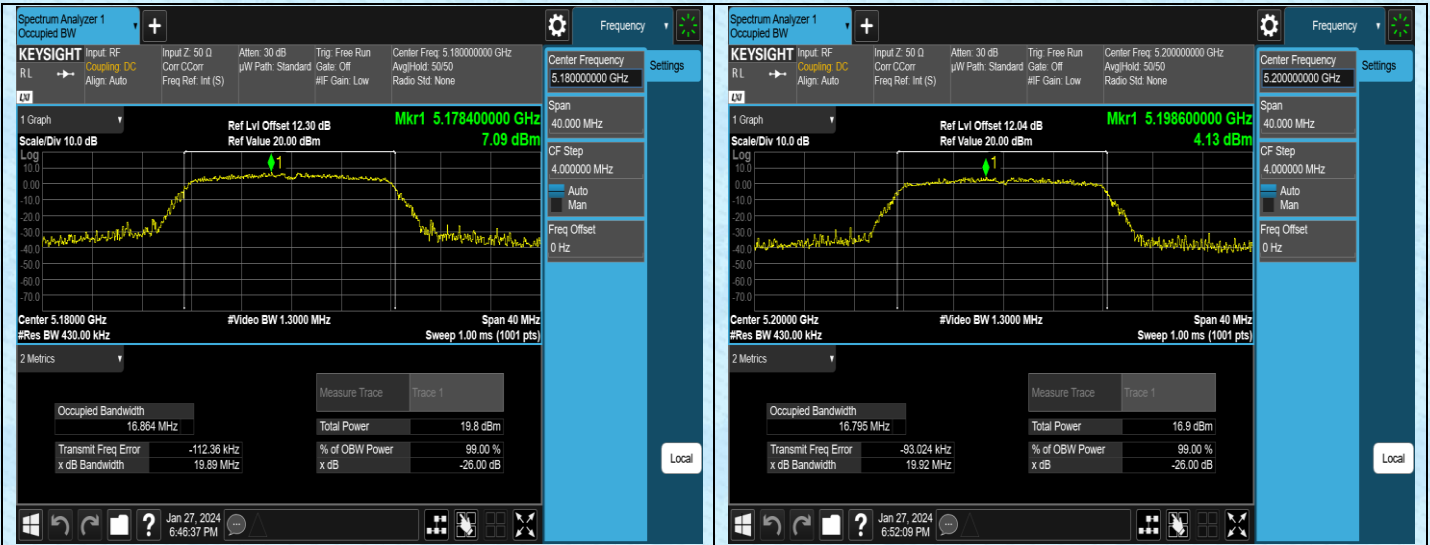

Test Graphs

AppendixA2: Occupied channel bandwidth

Test Result

Test Mode	Antenna	Frequency[MHz]	Rate	OCB [MHz]	FL[MHz]	FH[MHz]	Limit[MHz]	Verdict
11A	Ant1	5180	6Mbps	16.864	5171.4556	5188.3196	---	---
11A	Ant1	5200	6Mbps	16.795	5191.5095	5208.3045	---	---
11A	Ant1	5240	6Mbps	16.746	5231.5618	5248.3078	---	---
11A	Ant1	5745	6Mbps	16.749	5736.5828	5753.3318	---	---
11A	Ant1	5785	6Mbps	16.839	5776.5432	5793.3822	---	---
11A	Ant1	5825	6Mbps	16.677	5816.6117	5833.2887	---	---
11N20SISO	Ant1	5180	MCS0	17.781	5171.0831	5188.8641	---	---
11N20SISO	Ant1	5200	MCS0	17.727	5191.1293	5208.8563	---	---
11N20SISO	Ant1	5240	MCS0	17.716	5231.1007	5248.8167	---	---
11N20SISO	Ant1	5745	MCS0	17.796	5736.0831	5753.8791	---	---
11N20SISO	Ant1	5785	MCS0	17.772	5776.0654	5793.8374	---	---
11N20SISO	Ant1	5825	MCS0	17.762	5816.0426	5833.8046	---	---
11N40SISO	Ant1	5190	MCS0	36.260	5171.8167	5208.0767	---	---
11N40SISO	Ant1	5230	MCS0	36.235	5211.8591	5248.0941	---	---
11N40SISO	Ant1	5755	MCS0	36.196	5736.8694	5773.0654	---	---
11N40SISO	Ant1	5795	MCS0	36.222	5776.8203	5813.0423	---	---
11AC20SISO	Ant1	5180	MCS0	17.722	5171.1235	5188.8455	---	---
11AC20SISO	Ant1	5200	MCS0	17.751	5191.1134	5208.8644	---	---
11AC20SISO	Ant1	5240	MCS0	17.766	5231.0614	5248.8274	---	---
11AC20SISO	Ant1	5745	MCS0	17.668	5736.1370	5753.8050	---	---
11AC20SISO	Ant1	5785	MCS0	17.774	5776.0548	5793.8288	---	---
11AC20SISO	Ant1	5825	MCS0	17.721	5816.0790	5833.8000	---	---
11AC40SISO	Ant1	5190	MCS0	36.200	5171.8786	5208.0786	---	---
11AC40SISO	Ant1	5230	MCS0	36.244	5211.8435	5248.0875	---	---
11AC40SISO	Ant1	5755	MCS0	36.119	5736.8946	5773.0136	---	---
11AC40SISO	Ant1	5795	MCS0	36.194	5776.8611	5813.0551	---	---
11AC80SISO	Ant1	5210	MCS0	76.136	5171.8482	5247.9842	---	---
11AC80SISO	Ant1	5775	MCS0	75.974	5736.9697	5812.9437	---	---

Test Graphs

11N20SISO-Ant1-5180

11N20SISO-Ant1-5200

11N20SISO-Ant1-5240

11N20SISO-Ant1-5240

11N20SISO-Ant1-5240

11N20SISO-Ant1-5745

11N20SISO-Ant1-5240