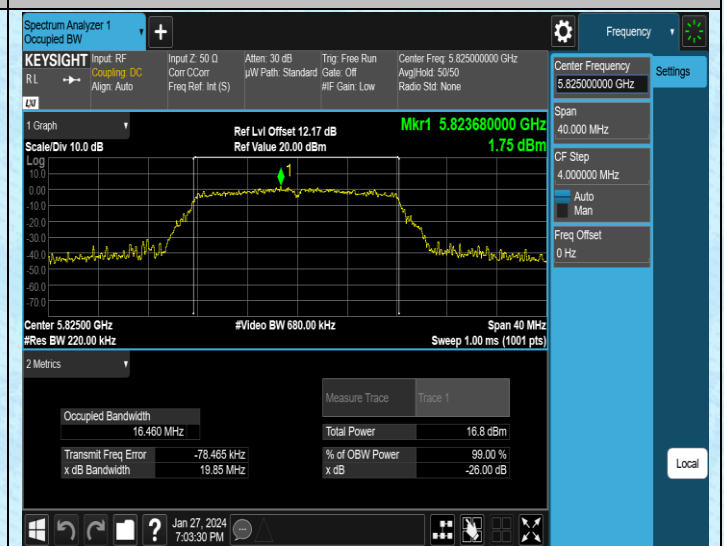

Test Graphs