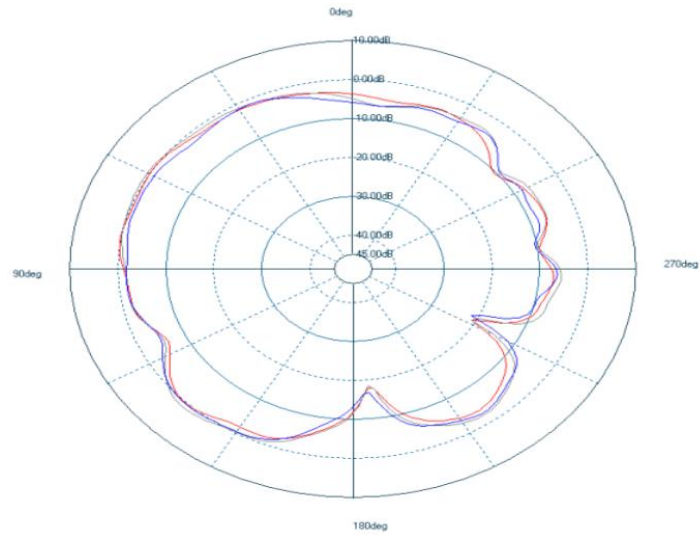

Bluetooth&2.4GWIFI-Direction diagram

XOZ面