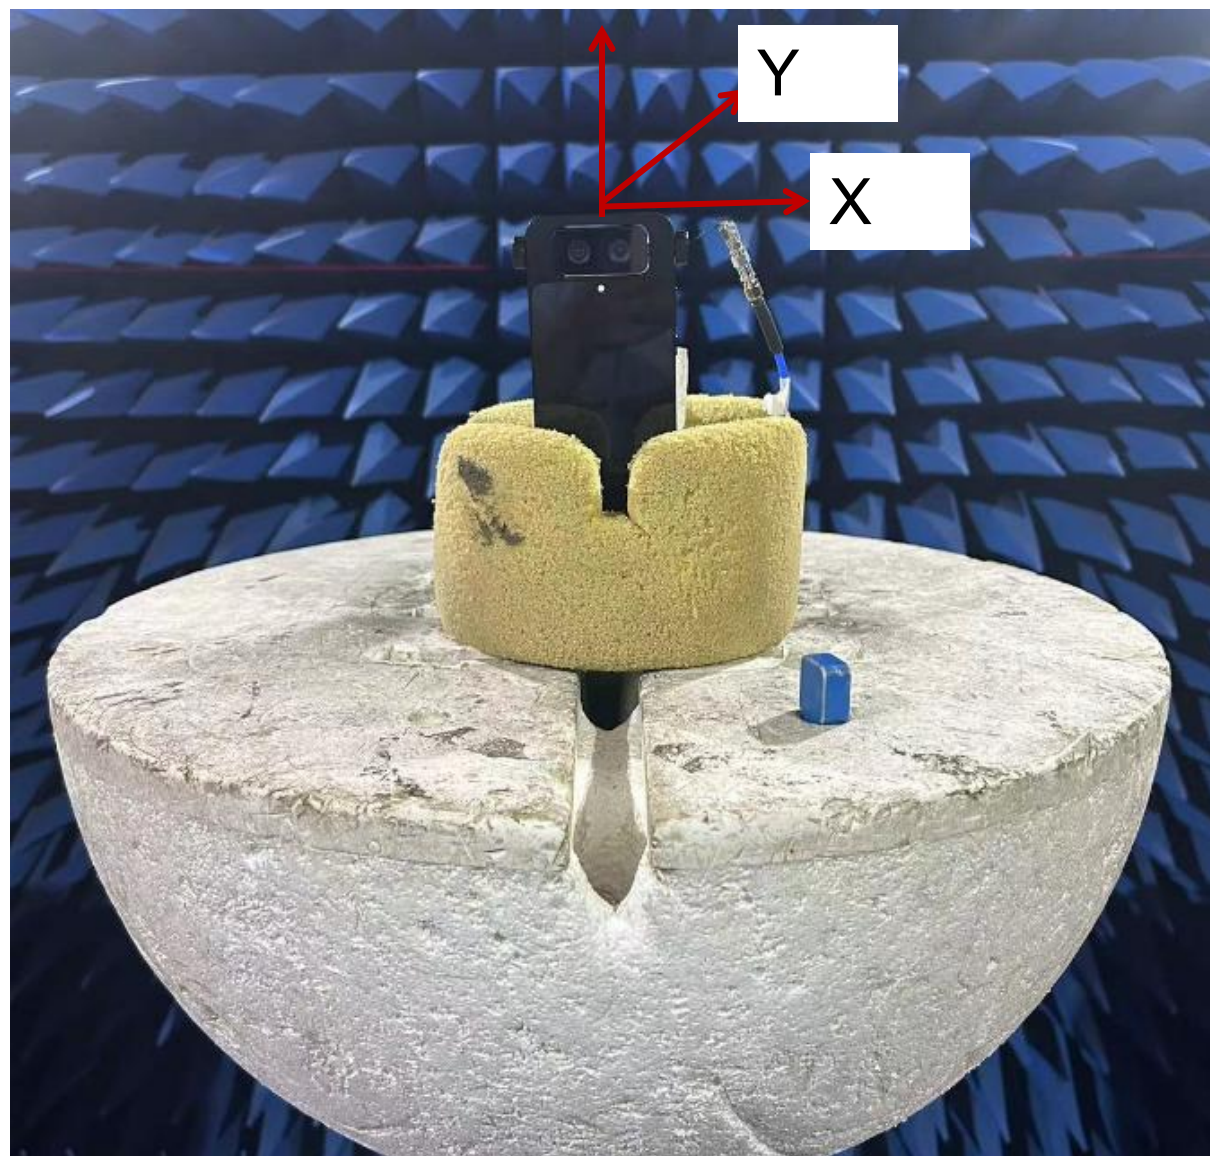

Antenna Direction diagram illustrate