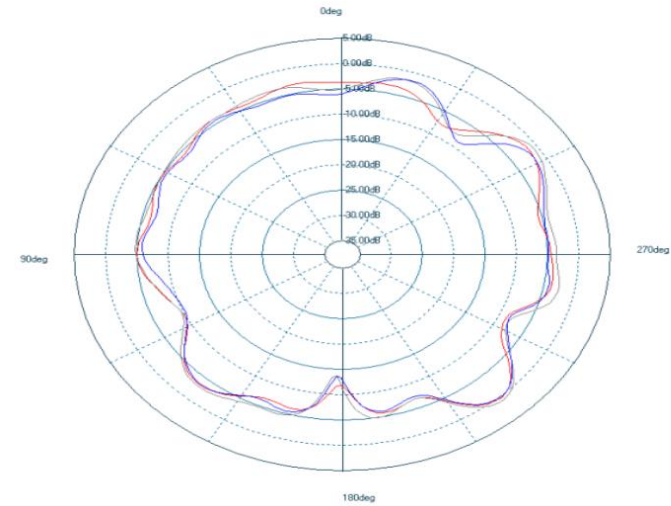

Bluetooth&2.4GWIFI-Direction diagram

XOZ面

YOZ面

XOY面