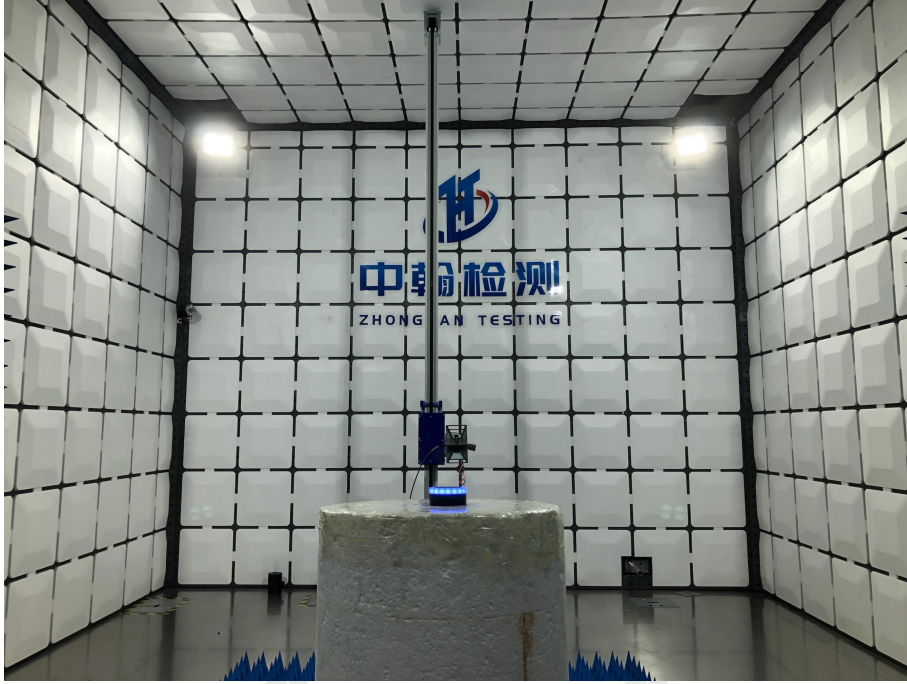

ZHONGHAN

FCC ID:2BEP2-S7PLUS

EUT TEST PHOTOS

ZHONGHAN

FCC ID:2BEP2-S7PLUS

***** END OF REPORT *****