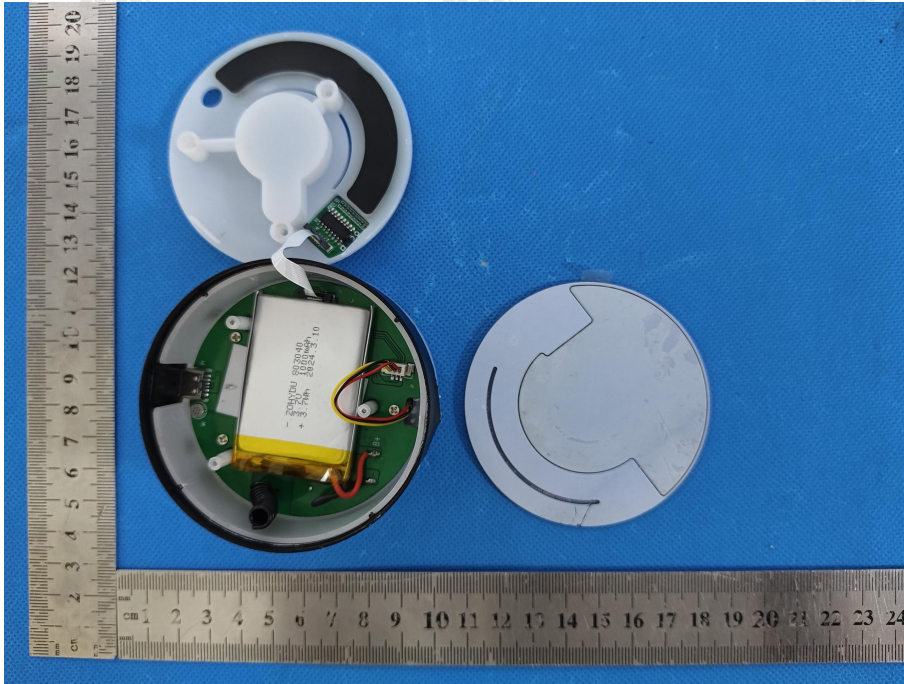

ZHONGHAN

FCC ID:2BEP2-S7PLUS

EUT PHOTO(Internal Photos)

ZHONGHAN

FCC ID:2BEP2-S7PLUS

ZHONGHAN

FCC ID:2BEP2-S7PLUS

***** END OF REPORT *****