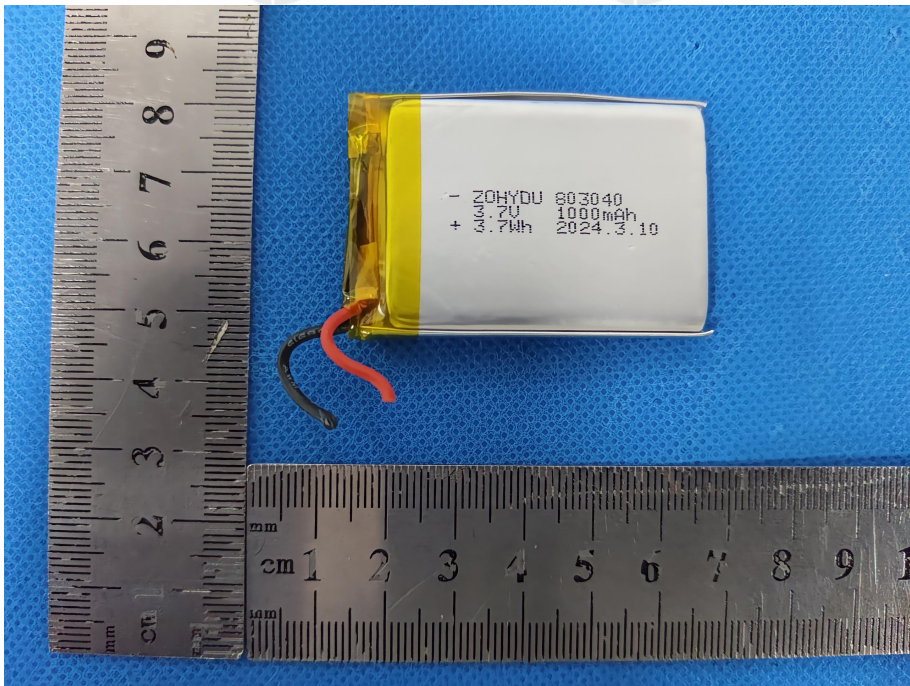

ZHONGHAN

FCC ID:2BEP2-S7PLUS

EUT PHOTO(Internal Photos)

ZHONGHAN

FCC ID:2BEP2-S7PLUS

ZHONGHAN

FCC ID:2BEP2-S7PLUS

***** END OF REPORT *****