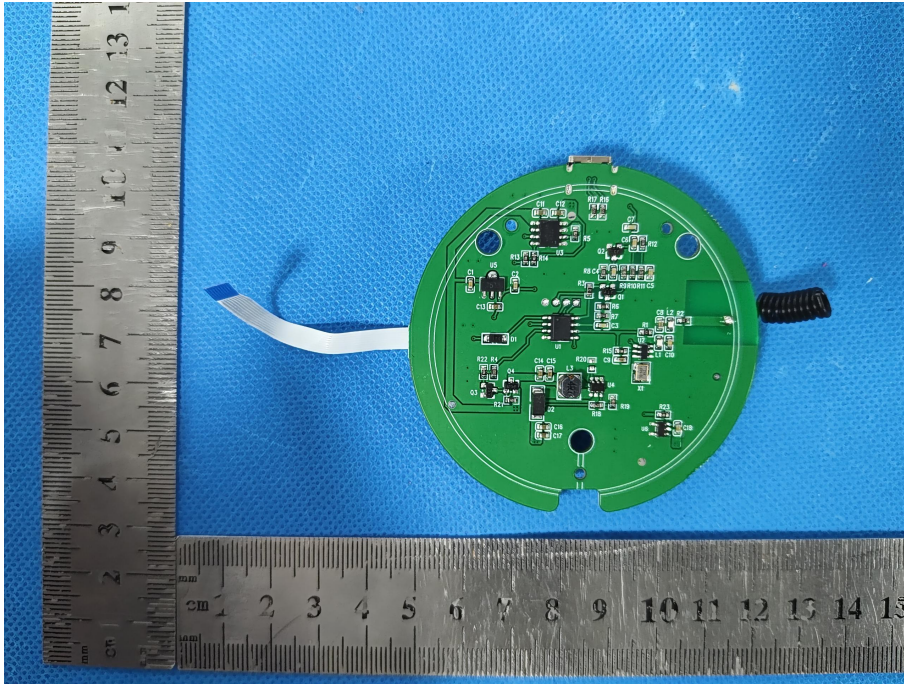

ZHONGHAN

FCC ID:2BEP2-S7PLUS

EUT PHOTO(Internal Photos)

ZHONGHAN

FCC ID:2BEP2-S7PLUS

ZHONGHAN

FCC ID:2BEP2-S7PLUS

***** END OF REPORT *****