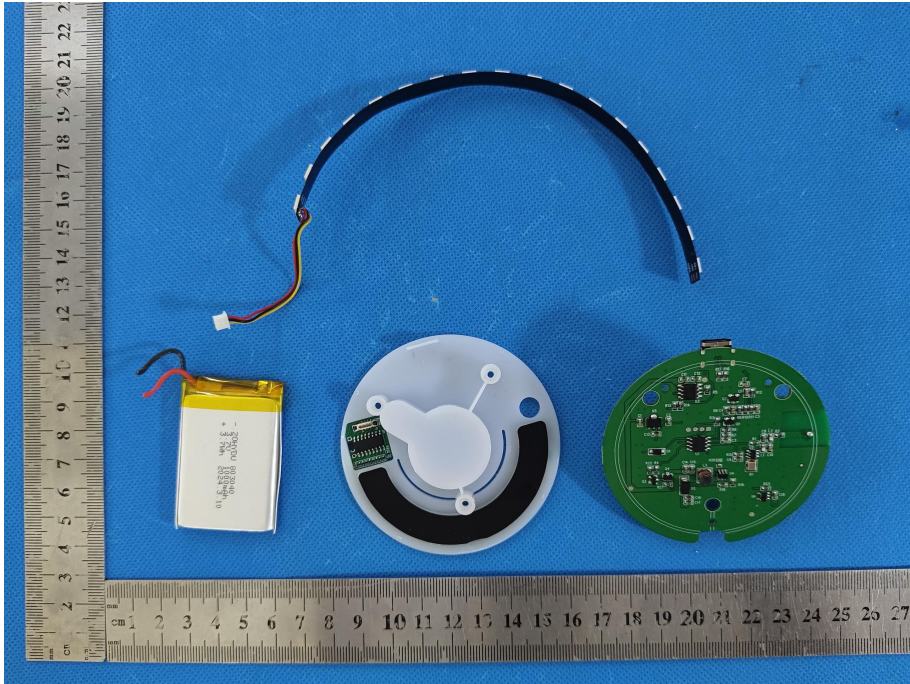

ZHONGHAN

FCC ID:2BEP2-S7PLUS

EUT PHOTO(Internal Photos)

ZHONGHAN

FCC ID:2BEP2-S7PLUS

ZHONGHAN

FCC ID:2BEP2-S7PLUS

***** END OF REPORT *****