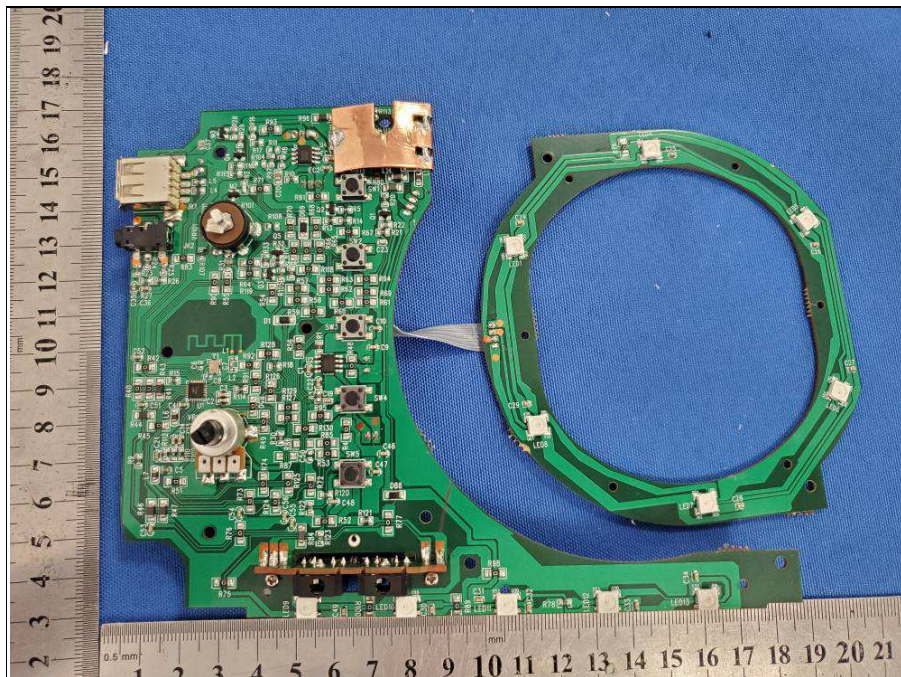

**BUREAU
VERITAS**

Reference No.: 2401WDG0151

PHOTOGRAPHS OF THE EUT

**BUREAU
VERITAS**

Reference No.: 2401WDG0151

BUREAU
VERITAS

Reference No.: 2401WDG0151

BUREAU
VERITAS

Reference No.: 2401WDG0151