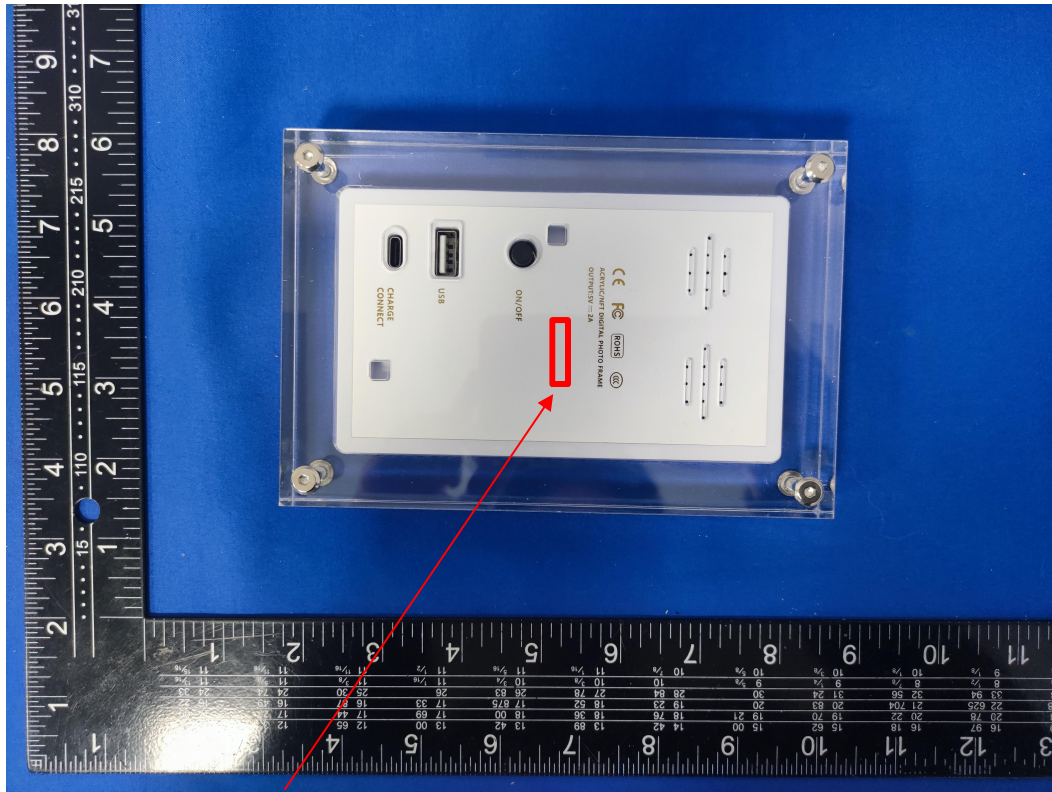

Label and Label Location

FCC ID: 2BENCGB-AR-WT500