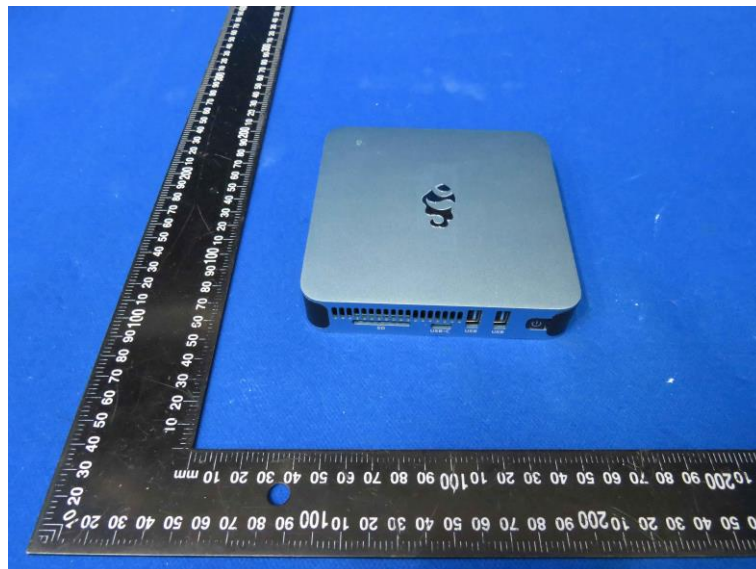

Product Name: MINI PC

Model No.: MME1R

EUT Constructional Details

External Photo

-----End-----