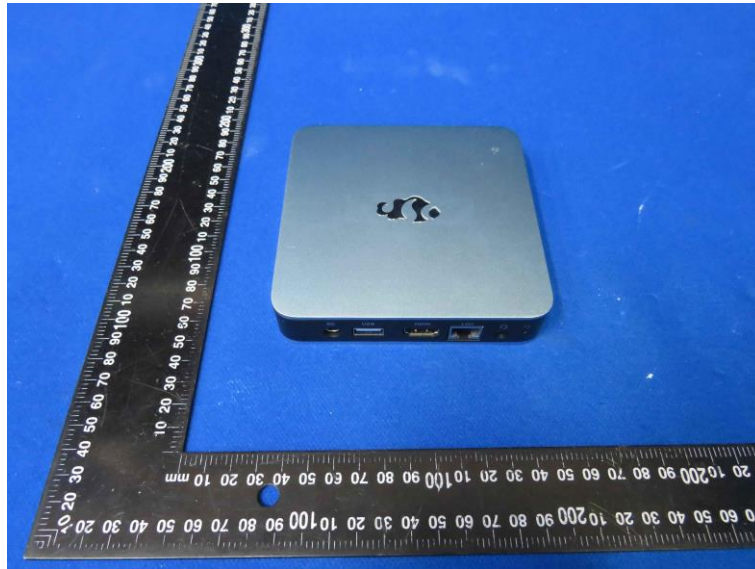

Product Name: MINI PC

Model No.: MME1R

EUT Constructional Details

External Photo

-----End-----