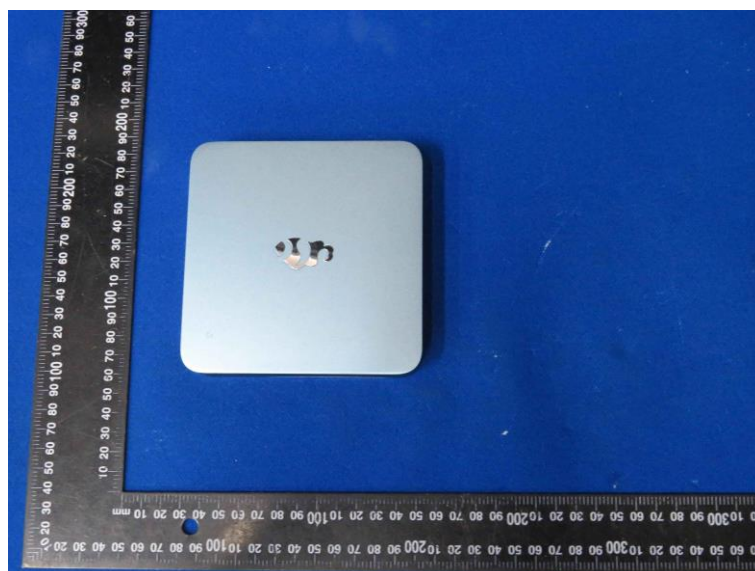

Product Name: MINI PC

Model No.: MME1R

EUT Constructional Details

External Photo

-----End-----