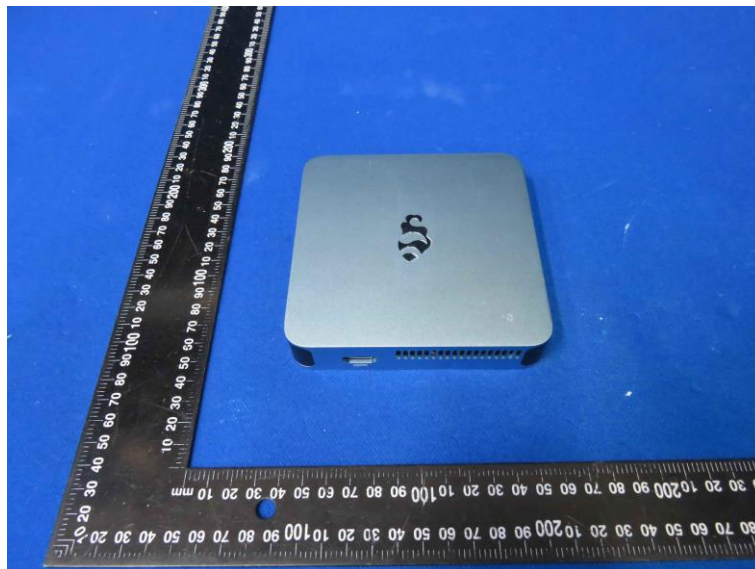

Product Name: MINI PC

Model No.: MME1R

EUT Constructional Details

External Photo

-----End-----