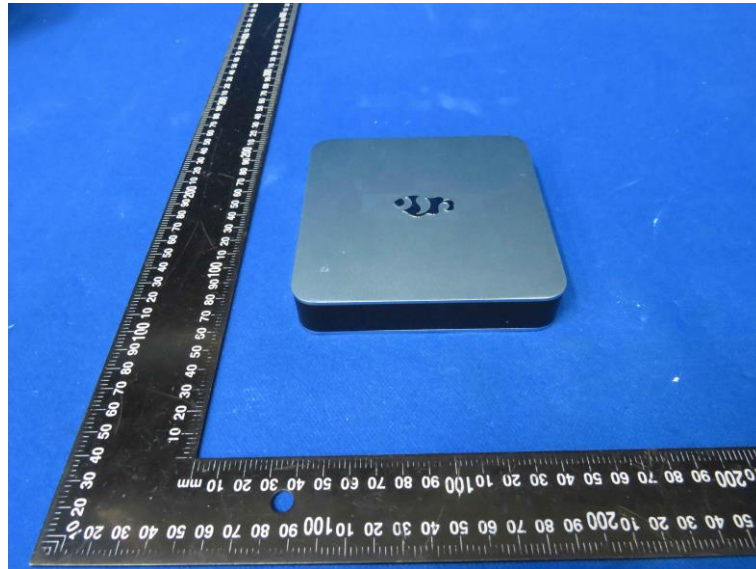

Product Name: MINI PC

Model No.: MME1R

EUT Constructional Details

External Photo

-----End-----