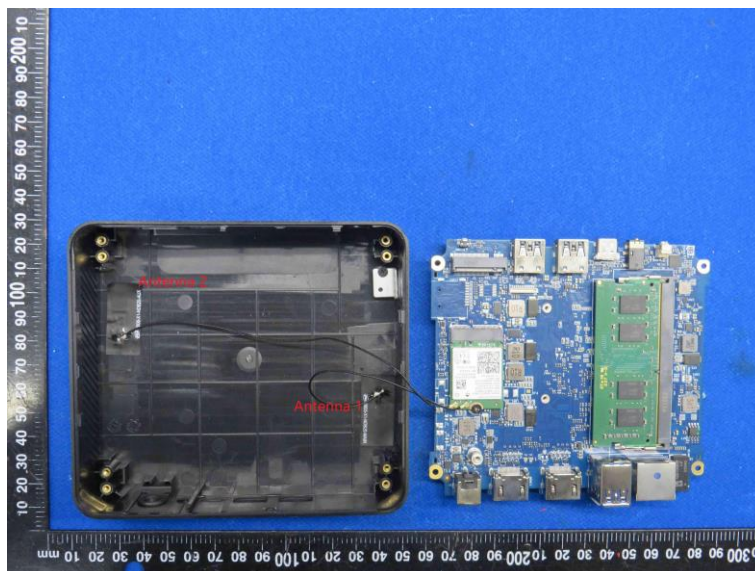

Product Name: MINI PC

Model No.: MPL1P

EUT Constructional Details

Internal Photo

-----End-----