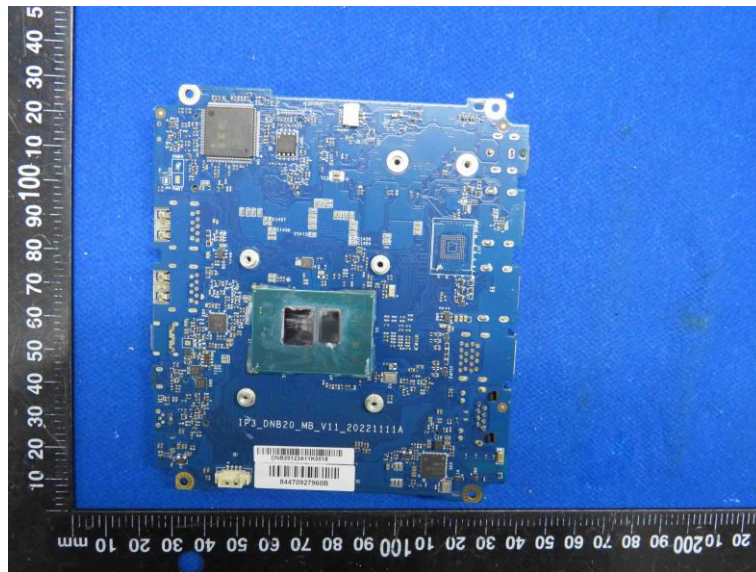

Product Name: MINI PC

Model No.: MPL1P

EUT Constructional Details

Internal Photo

-----End-----