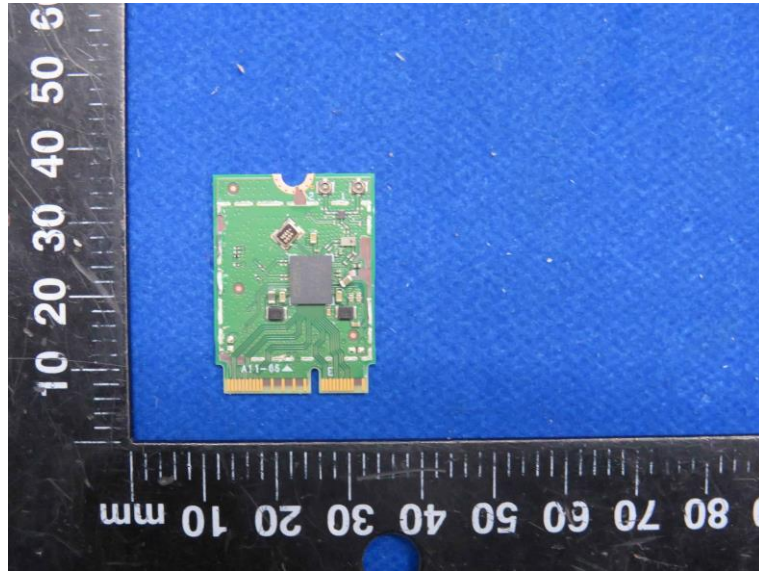

Product Name: MINI PC

Model No.: MPL1P

EUT Constructional Details

Internal Photo

-----End-----