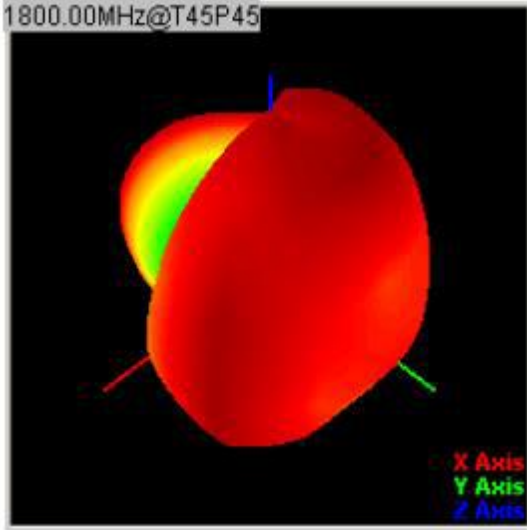

1800.00MHz@T45P45