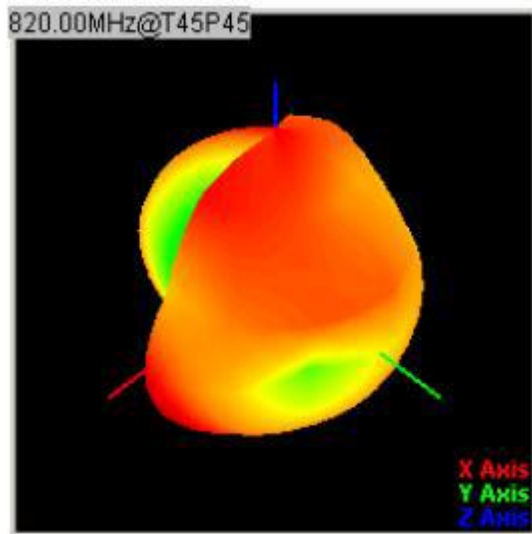

Shenzhen Saiwei Communication Technology Co., Ltd

Antenna Gain :

Standard	Band	Frequency	Gain(dBi)
GSM	GSM850	850	2.2
GSM	PCS1900	1880	0.57

Standard	Band	Frequency	Gain(dBi)
BT	/	2400-2500	0.0

Apple Chart