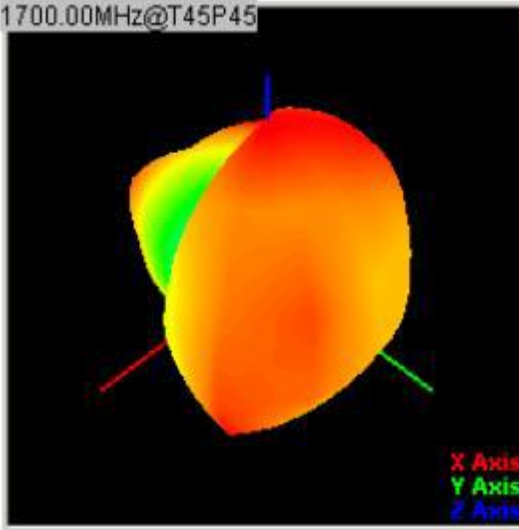

1700.00MHz@T45P45