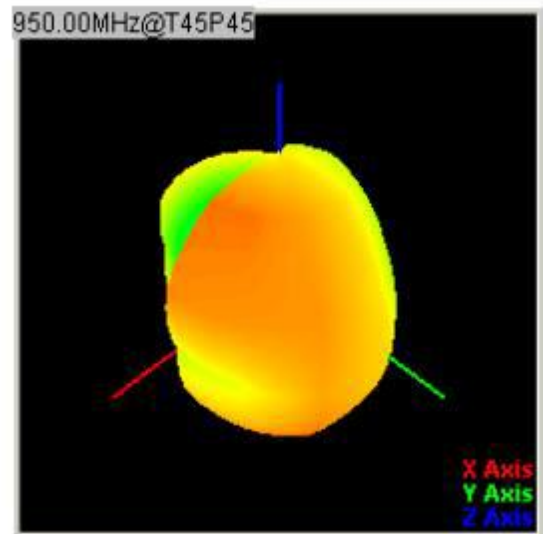

Shenzhen Saiwei Communication Technology Co., Ltd

Antenna Gain :

Standard	Band	Frequency	Gain(dBi)
GSM	GSM850	850	2.2
GSM	PCS1900	1880	0.57

Standard	Band	Frequency	Gain(dBi)
BT	/	2400-2500	0.0

Apple Chart