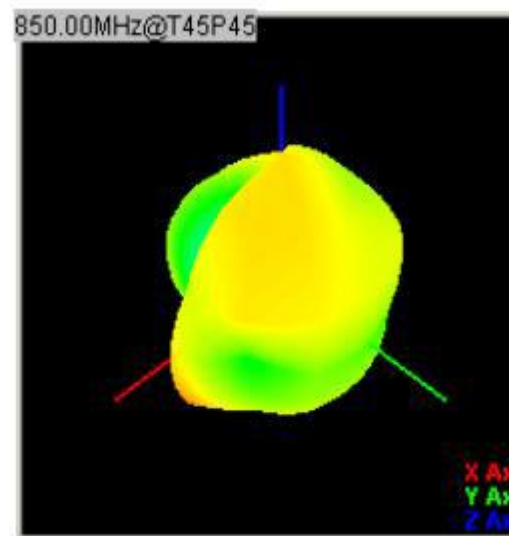

Shenzhen Saiwei Communication Technology Co., Ltd

Antenna Gain :

Standard	Band	Frequency	Gain(dBi)
GSM	GSM850	850	2.2
GSM	PCS1900	1880	0.57

Standard	Band	Frequency	Gain(dBi)
BT	/	2400-2500	0.0

Apple Chart