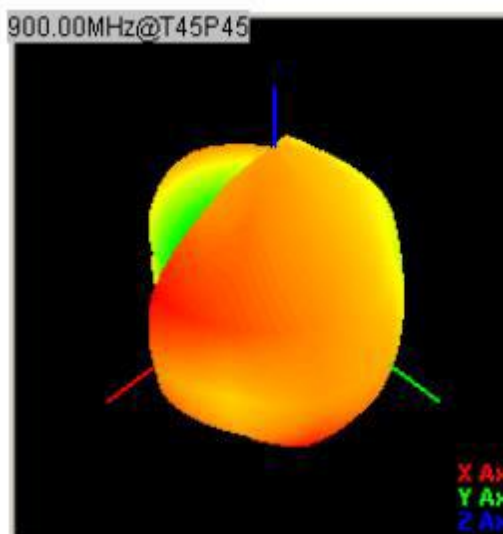

Shenzhen Saiwei Communication Technology Co., Ltd

Antenna Gain :

Standard	Band	Frequency	Gain(dBi)
GSM	GSM850	850	2.2
GSM	PCS1900	1880	0.57

Standard	Band	Frequency	Gain(dBi)
BT	/	2400-2500	0.0

Apple Chart