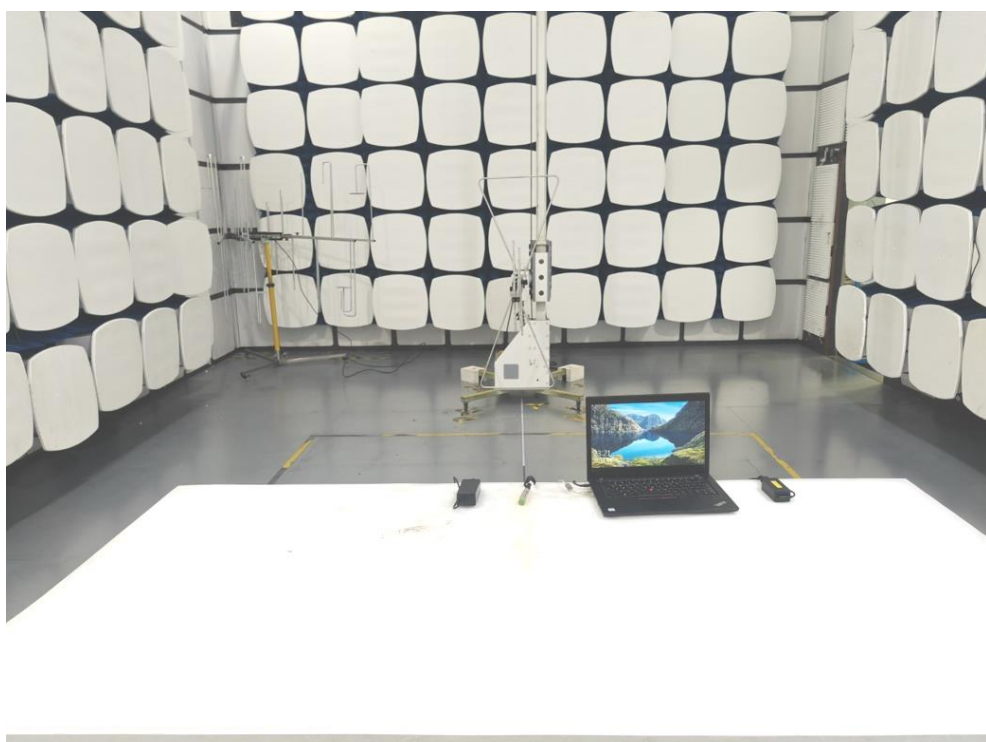

Photo of Radiated emission

# FCC ID: 2BELT -Y302S

Photo of Power Line Conducted Emission Test