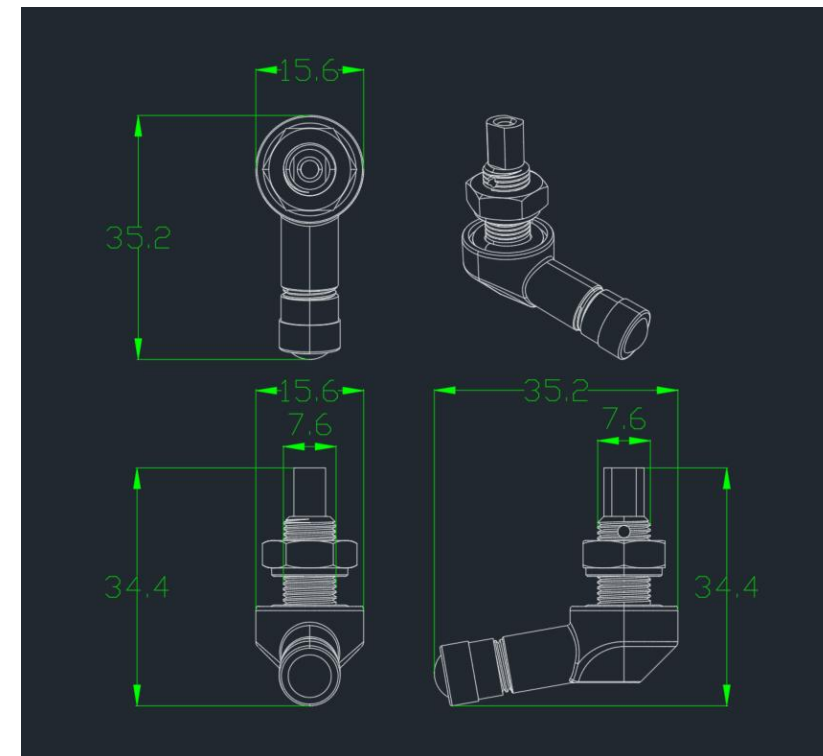

Overall machine diagram and test environment

单位: mm
未标注公差: $\pm 0.1\text{mm}$