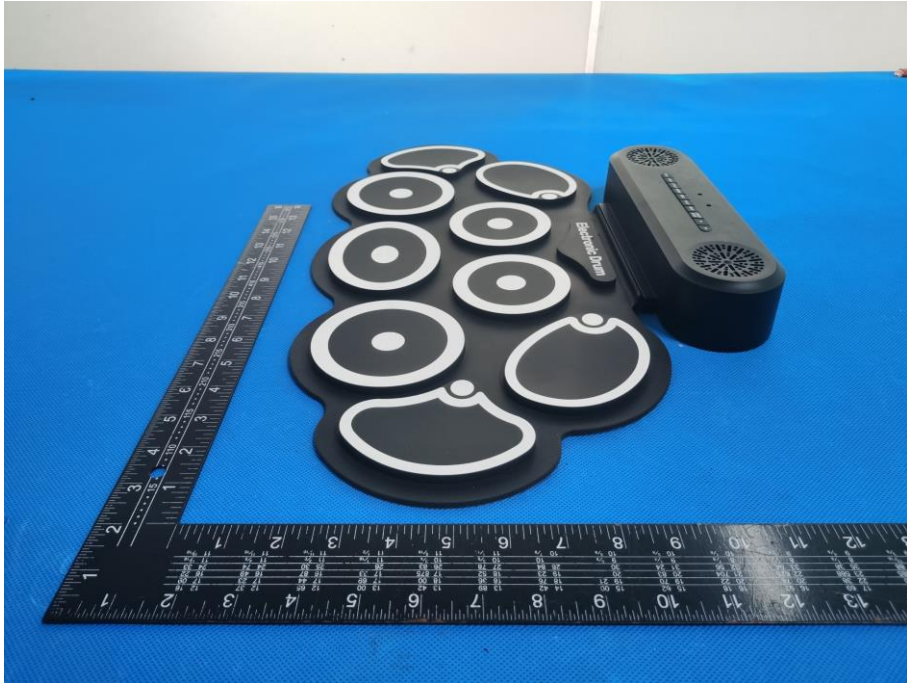

EUT PHOTO(External Photos)

Shenzhen DL Testing Technology Co., Ltd.

***** END OF REPORT *****