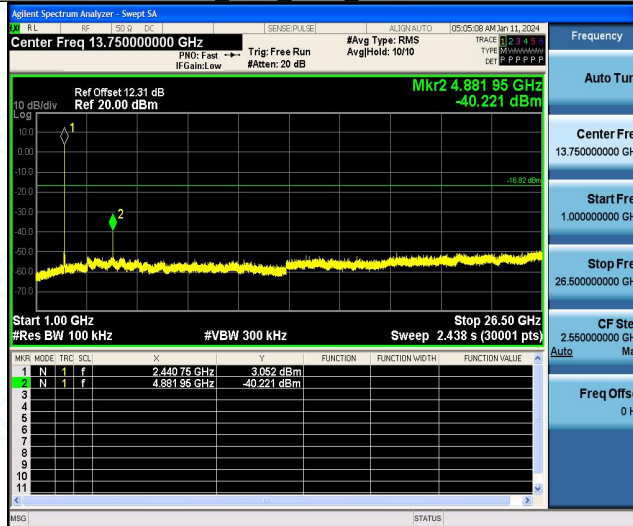

DH5 Ant1 2441 0~Reference

DH5 Ant1 2441 30~1000

DH5 Ant1 2441 1000~26500

Dongguan DN Testing Co., Ltd.

Add: No. 1, West Fourth Street, Xingfa South Road, Wusha Community, Chang 'an Town, Dongguan City, Guangdong P.R.China