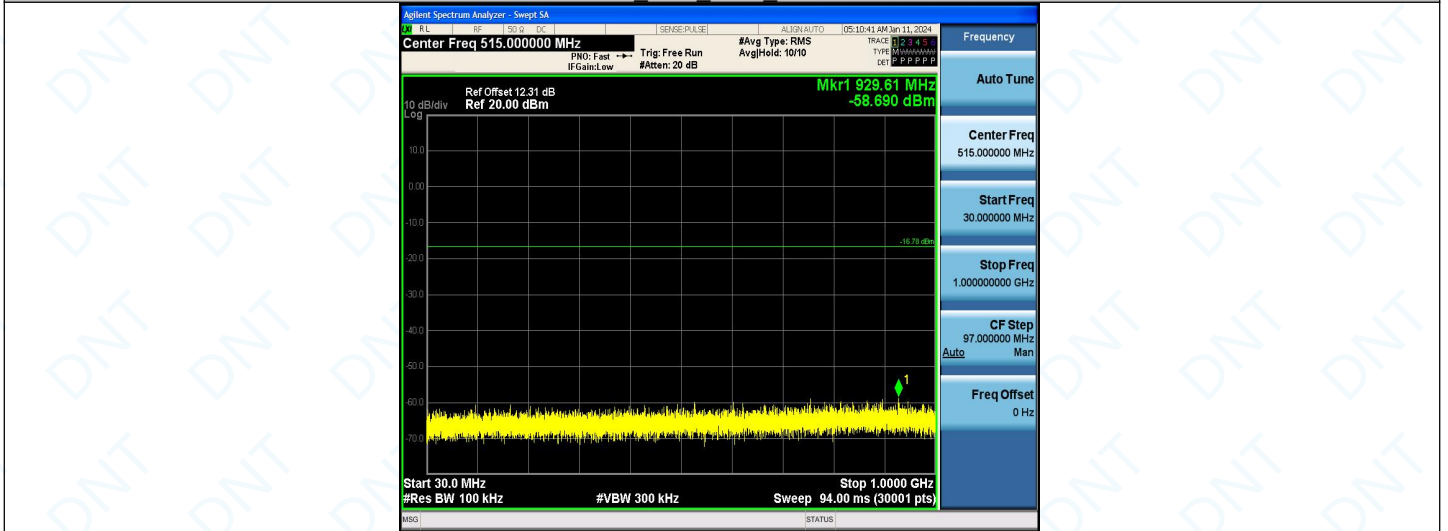

2DH5 Ant1 2441 30~1000

2DH5 Ant1 2441 1000~26500

Dongguan DN Testing Co., Ltd.

Add: No. 1, West Fourth Street, Xingfa South Road, Wusha Community, Chang 'an Town, Dongguan City, Guangdong P.R.China

Web: www.dn-testing.com

Tel:+86-769-88087383

E-mail: service@dn-testing.com