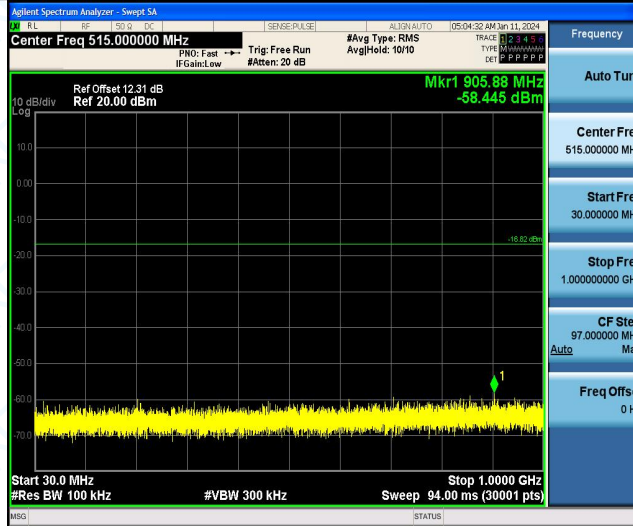

DH5 Ant1 2441 0~Reference

DH5 Ant1 2441 30~1000

DH5 Ant1 2441 1000~26500

Dongguan DN Testing Co., Ltd.

Add: No. 1, West Fourth Street, Xingfa South Road, Wusha Community, Chang 'an Town, Dongguan City, Guangdong P.R.China