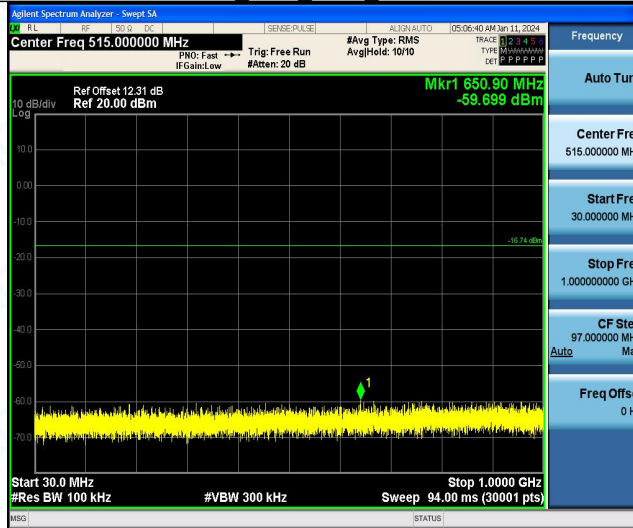

DH5 Ant1 2480 30~1000