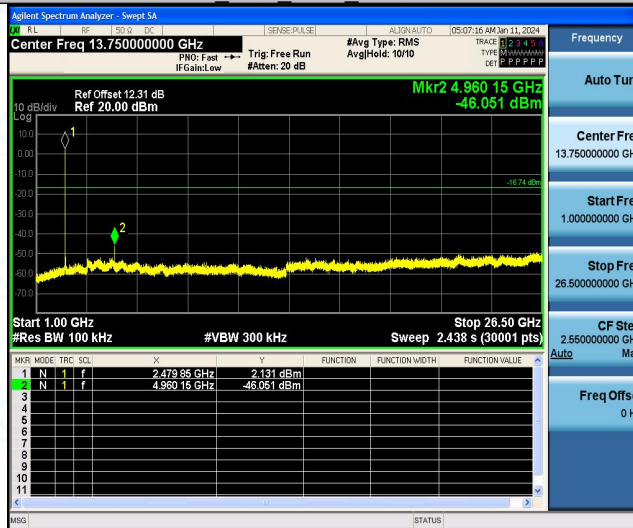

DH5 Ant1 2480 1000~26500

Dongguan DN Testing Co., Ltd.

Add: No. 1, West Fourth Street, Xingfa South Road, Wusha Community, Chang 'an Town, Dongguan City, Guangdong P.R.China

Web: www.dn-testing.com

Tel:+86-769-88087383

E-mail: service@dn-testing.com