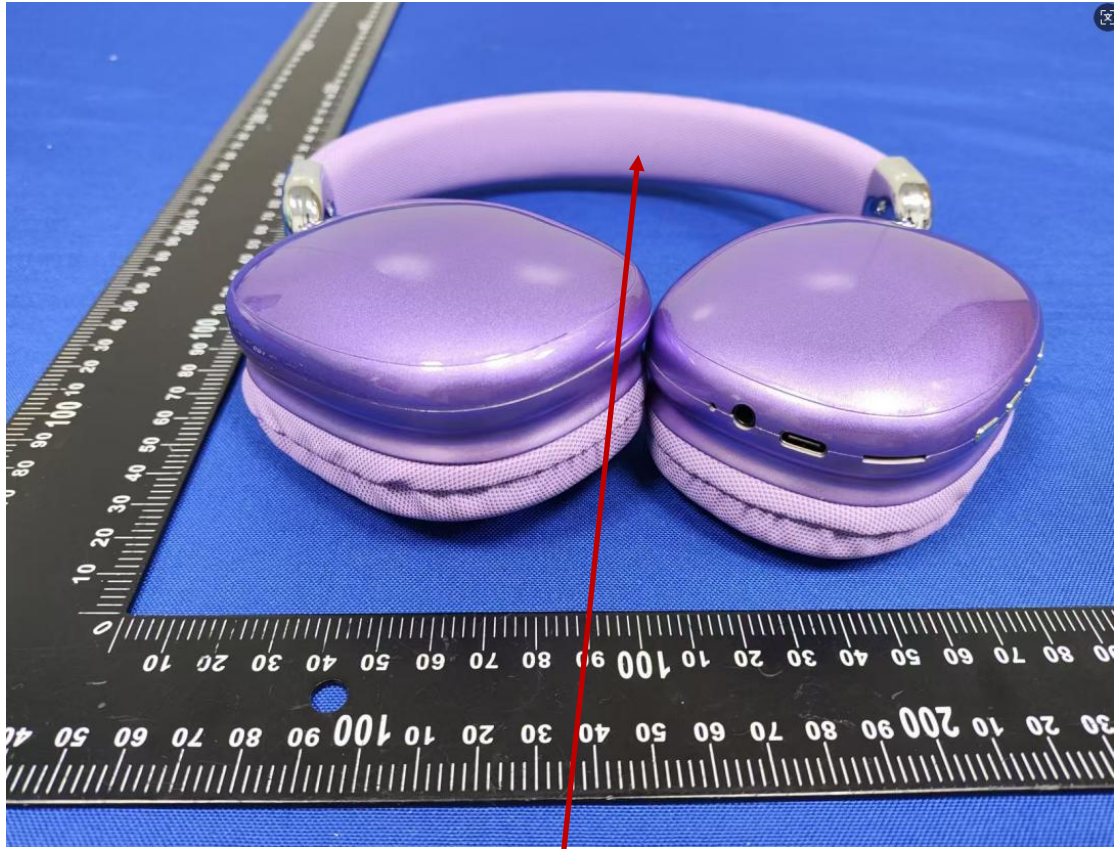

Label:

**Bluetooth headset**  
**Model:WH-35MAX**  
**FCC ID: 2BEIA-WH-35MAX**