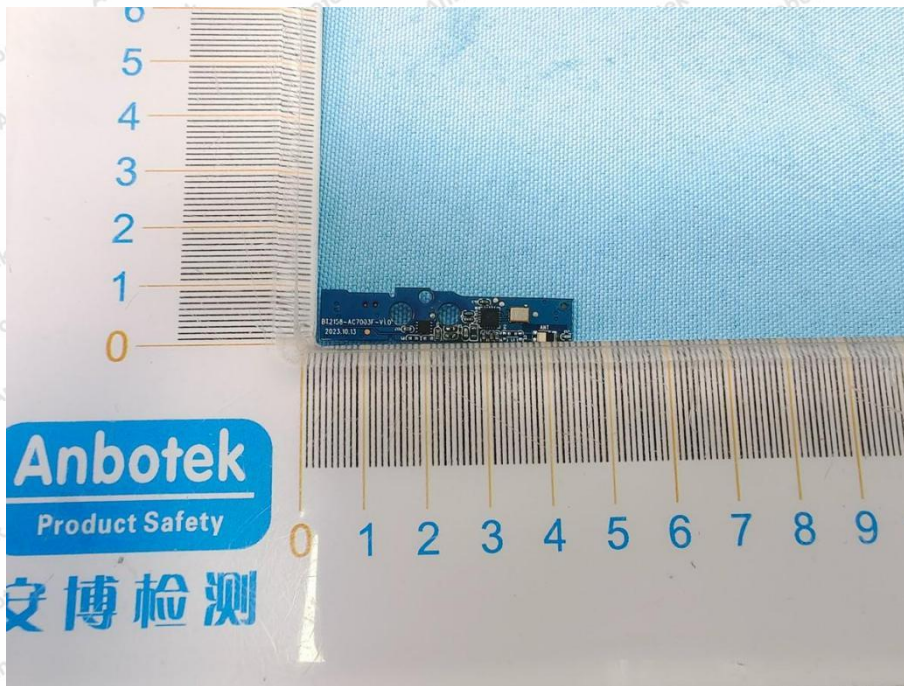

Appendix III -- Internal Photograph

ANT

Shenzhen Anbotek Compliance Laboratory Limited

Address: 1/F., Building D, Sogood Science and Technology Park, Sanwei Community, Hangcheng Street, Bao'an District, Shenzhen, Guangdong, China.
Tel: (86) 0755-26066440 Fax: (86) 0755-26014772 Email: service@anbotek.com