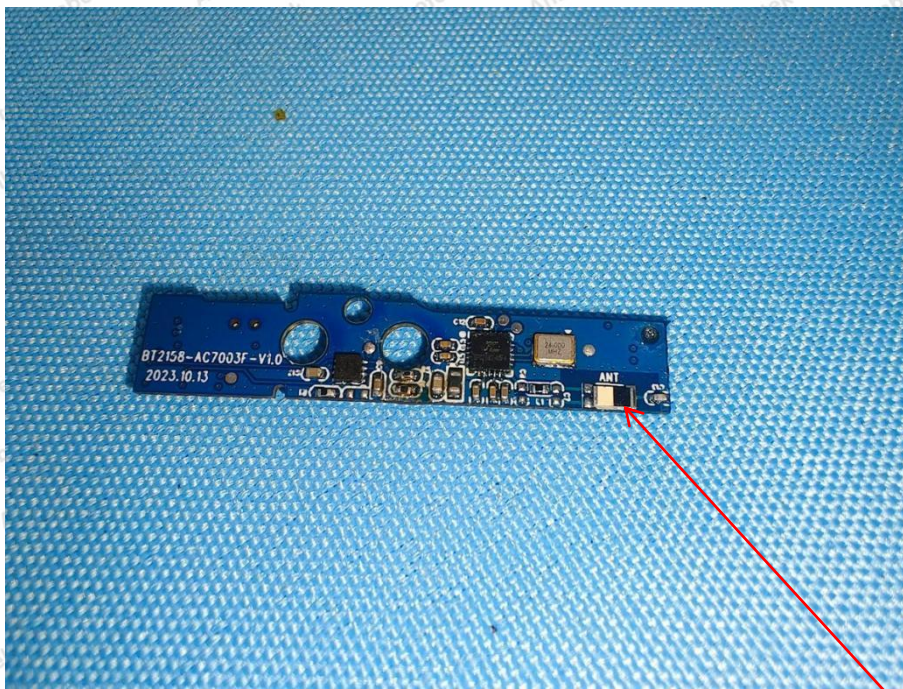

Appendix III -- Internal Photograph

ANT

Shenzhen Anbotek Compliance Laboratory Limited

Address: 1/F., Building D, Sogood Science and Technology Park, Sanwei Community, Hangcheng Street, Bao'an District, Shenzhen, Guangdong, China.
Tel: (86) 0755-26066440 Fax: (86) 0755-26014772 Email: service@anbotek.com