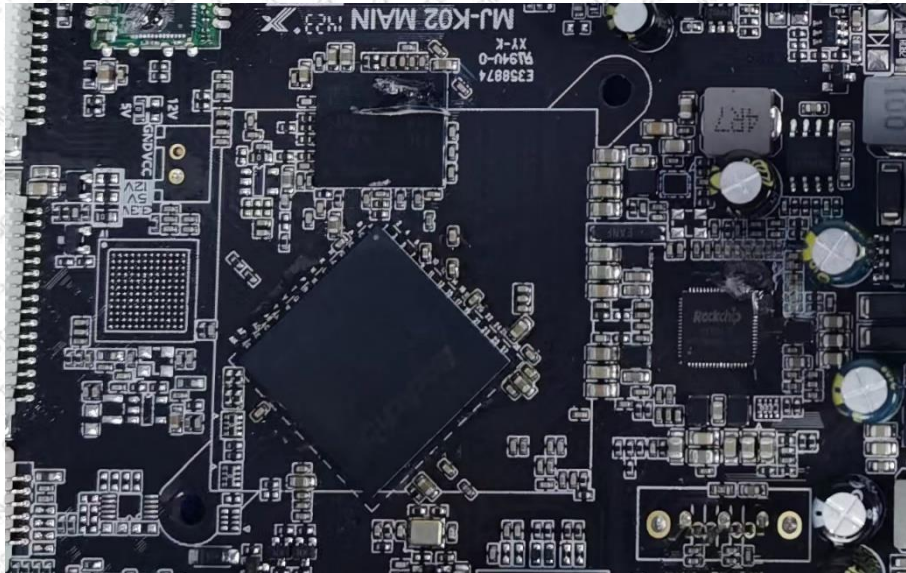

Product Name: PartyCube

Test Model No.: PartyCube 14C

EUT Construcational Details

-----End-----