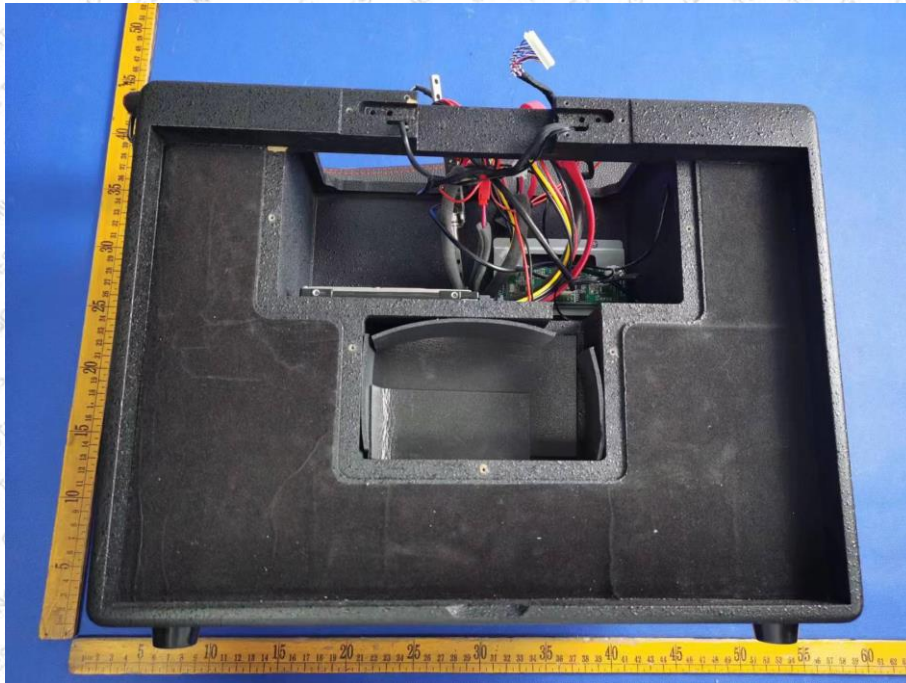

Product Name: PartyCube

Test Model No.: PartyCube 14C

EUT Construcational Details

-----End-----