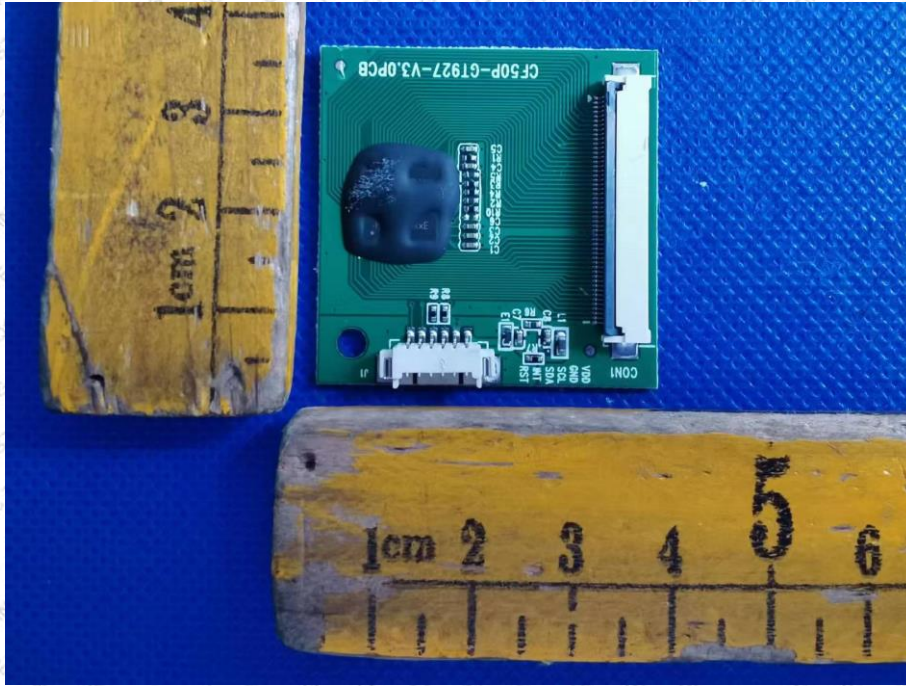

Product Name: PartyCube

Test Model No.: PartyCube 14C

EUT Construcational Details

-----End-----