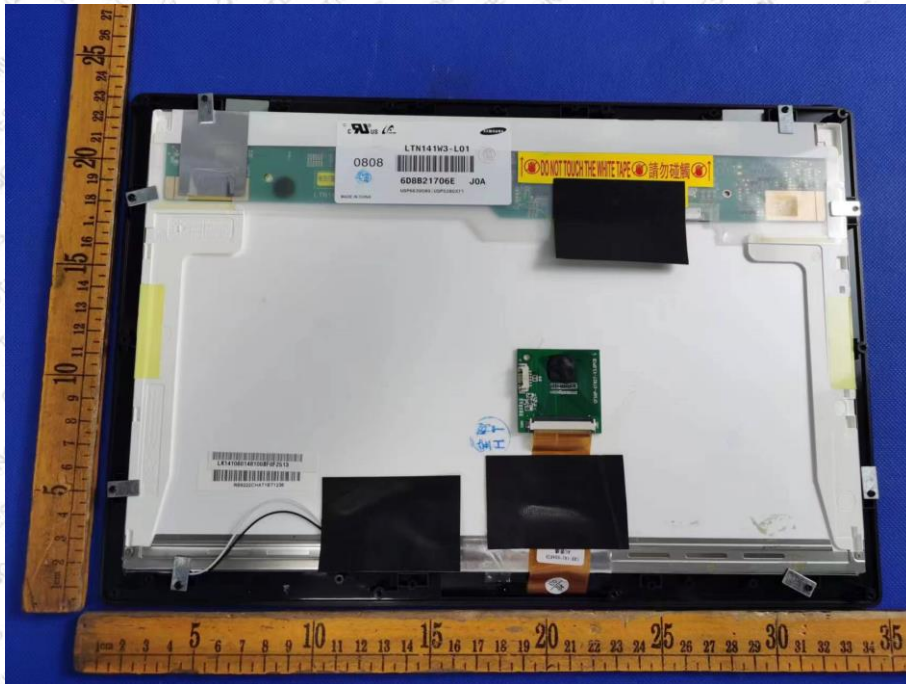

Product Name: PartyCube

Test Model No.: PartyCube 14C

EUT Construcational Details

-----End-----