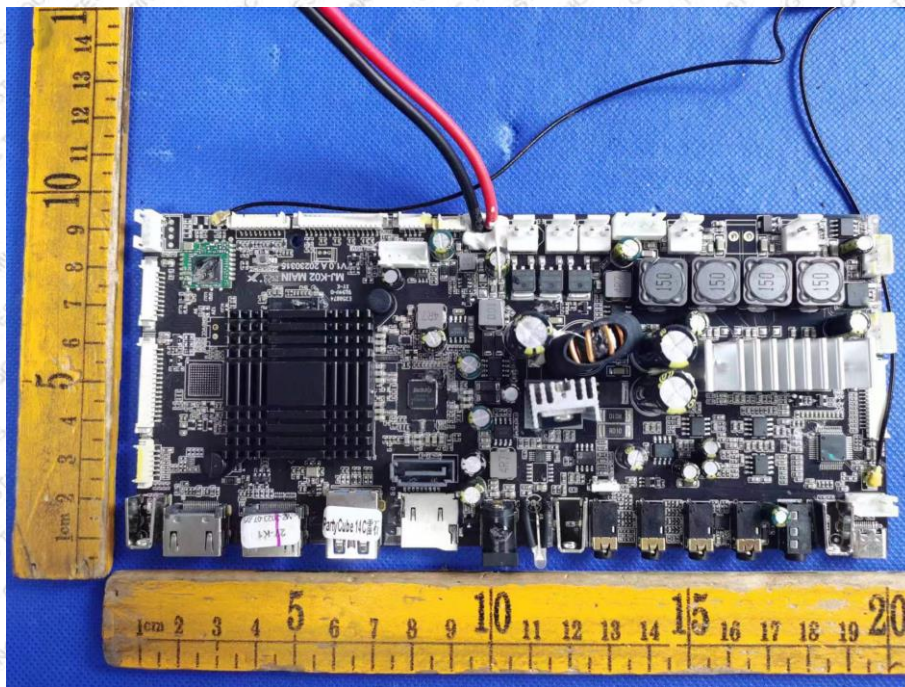

Product Name: PartyCube

Test Model No.: PartyCube 14C

EUT Construcational Details

-----End-----