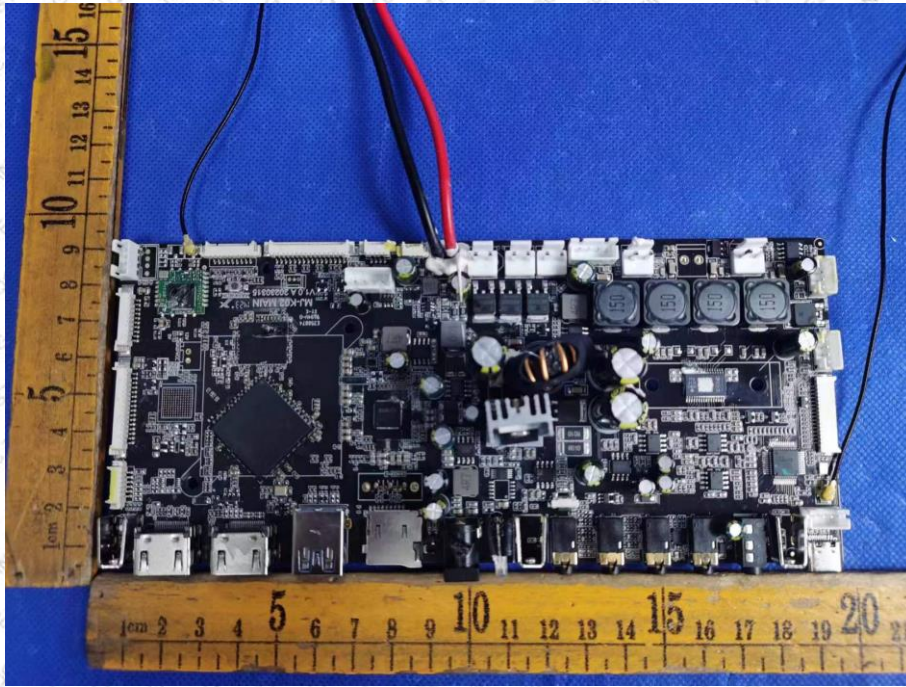

Product Name: PartyCube

Test Model No.: PartyCube 14C

EUT Construcational Details

-----End-----