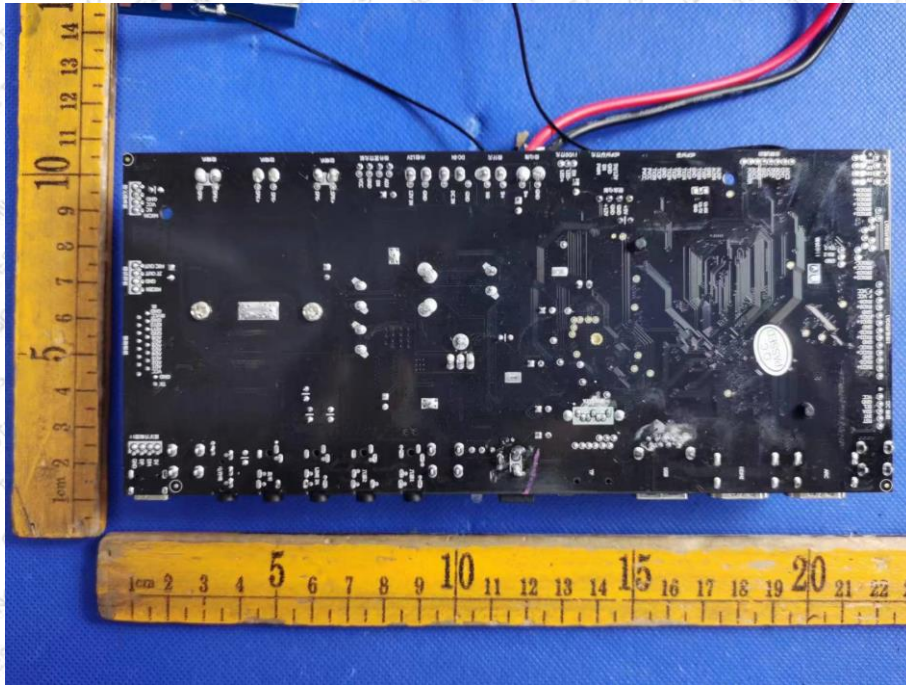

Product Name: PartyCube

Test Model No.: PartyCube 14C

EUT Construcational Details

-----End-----