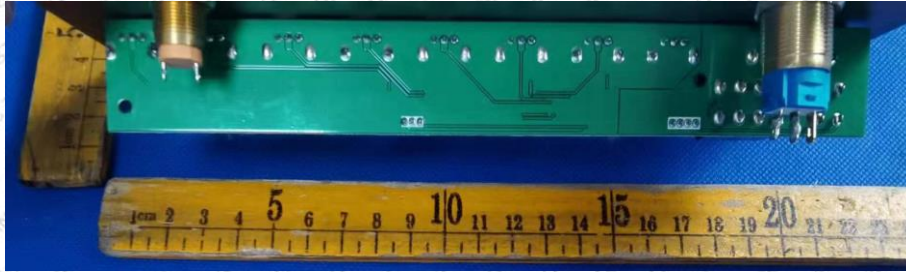

Product Name: PartyCube

Test Model No.: PartyCube 14C

EUT Construcational Details

-----End-----