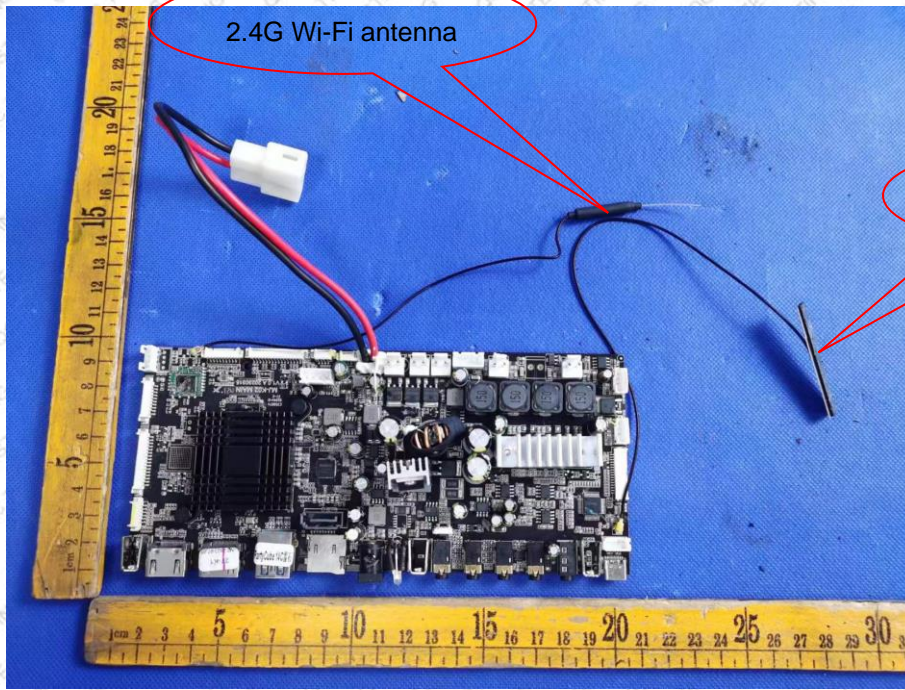

Product Name: PartyCube

Test Model No.: PartyCube 14C

EUT Construcational Details

-----End-----