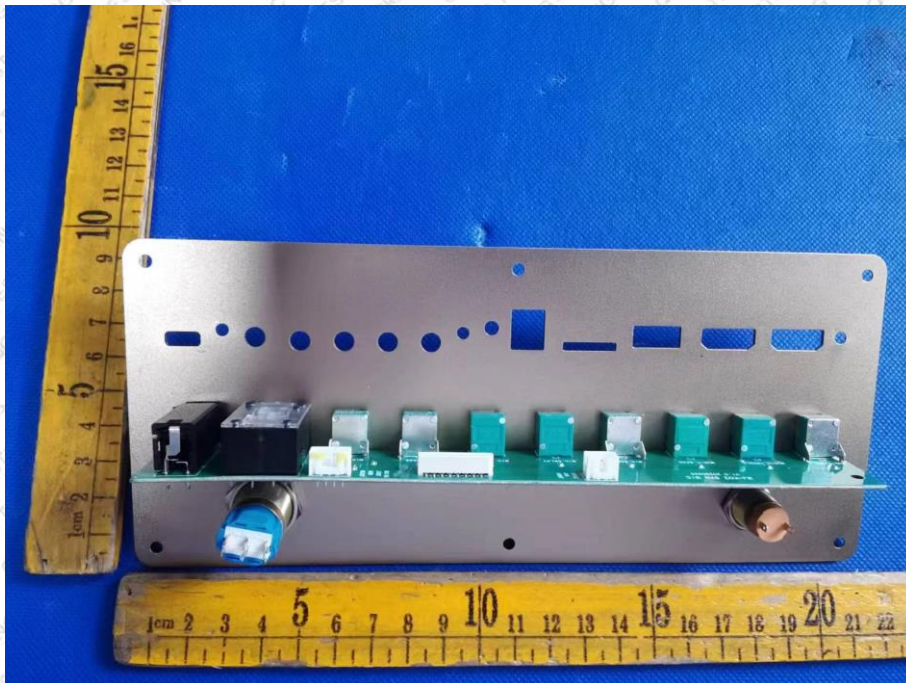

Product Name: PartyCube

Test Model No.: PartyCube 14C

EUT Construcational Details

-----End-----