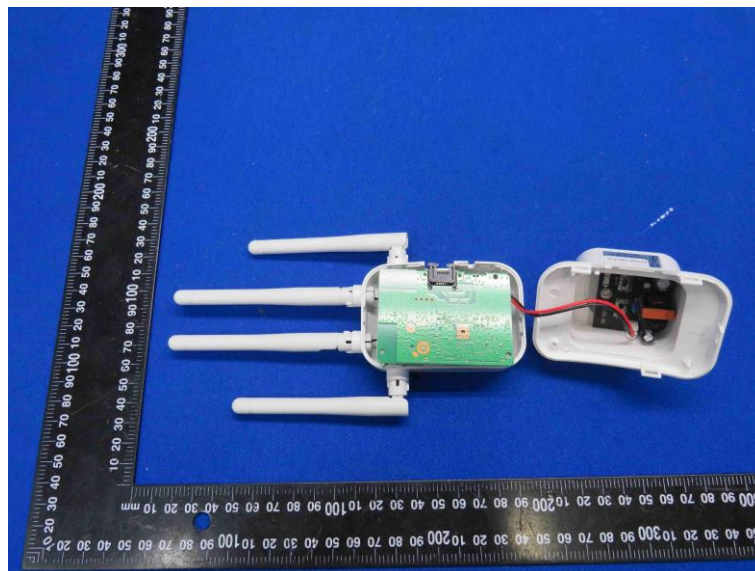

Product Name: Repeaters

Model No.: GT300

## EUT Constructional Details

### Internal Photo

-----End-----