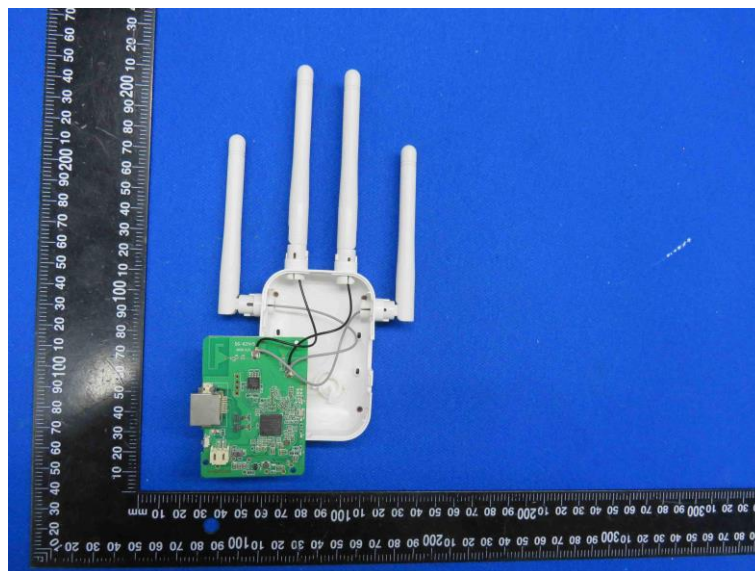

Product Name: Repeaters

Model No.: GT300

EUT Constructional Details

Internal Photo