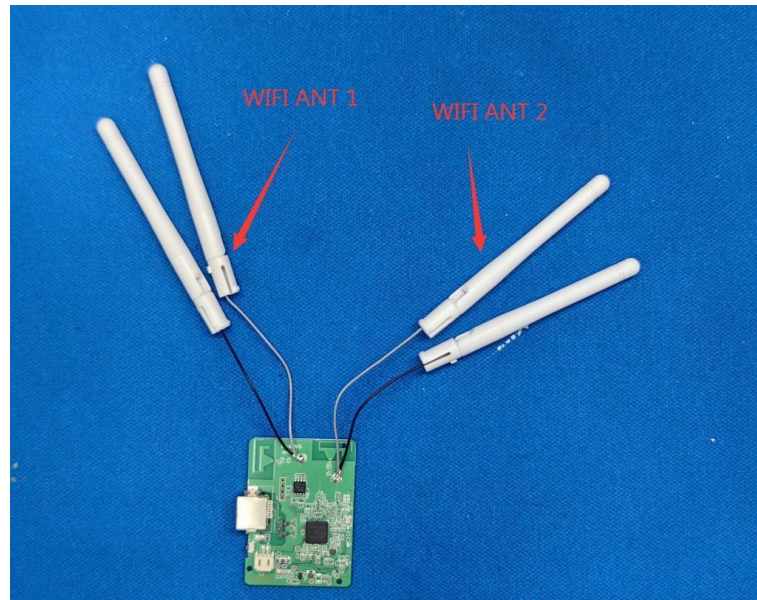

-----End-----