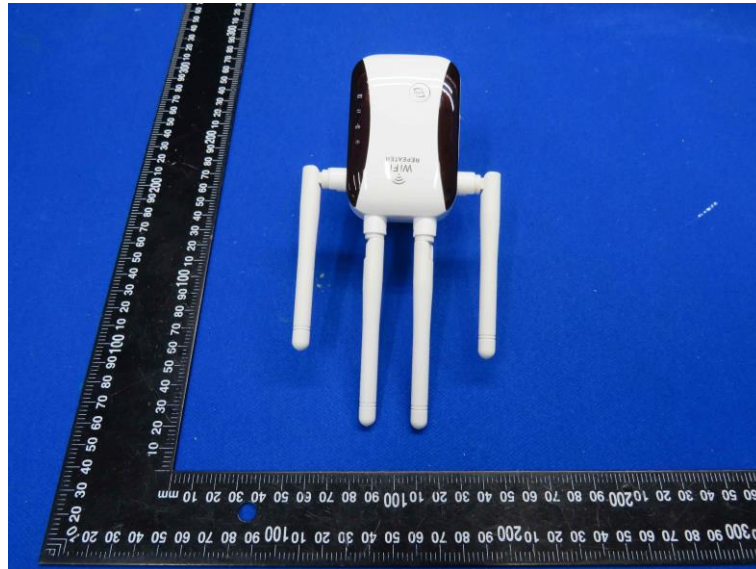

Product Name: Repeaters

Model No.: GT300

## EUT Constructional Details

### External Photo

-----End-----