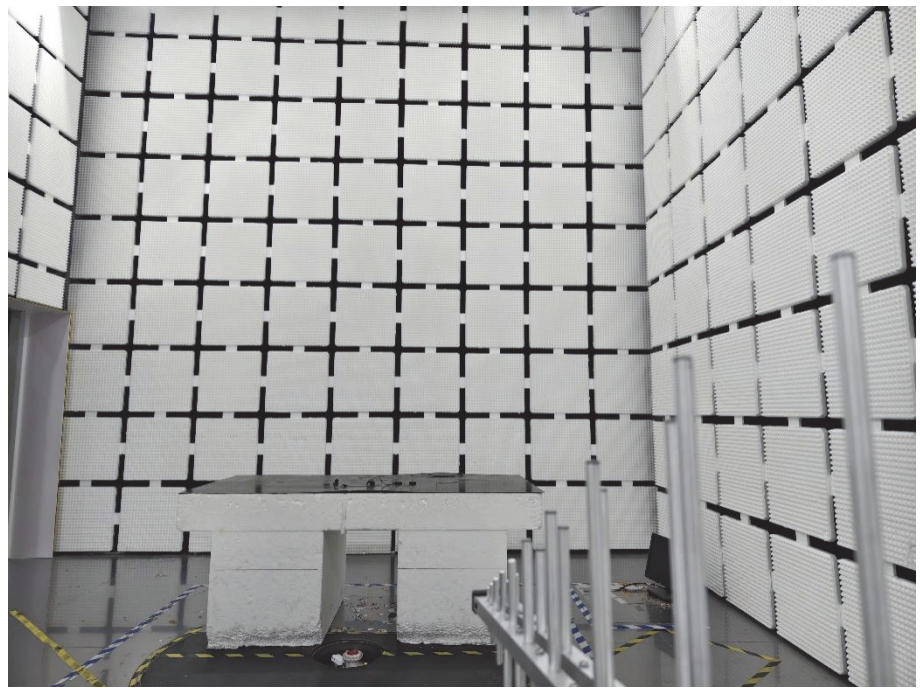

EXHIBIT 4 - TEST SETUP PHOTOGRAPHS

Conducted Emission Test Setup

Radiation Emission Test Setup (Below 30MHz)

Radiation Emission Test Setup (30MHz to 1GHz)

Radiation Emission Test Setup (1GHz to 18GHz)

Radiation Emission Test Setup (Above 18GHz)