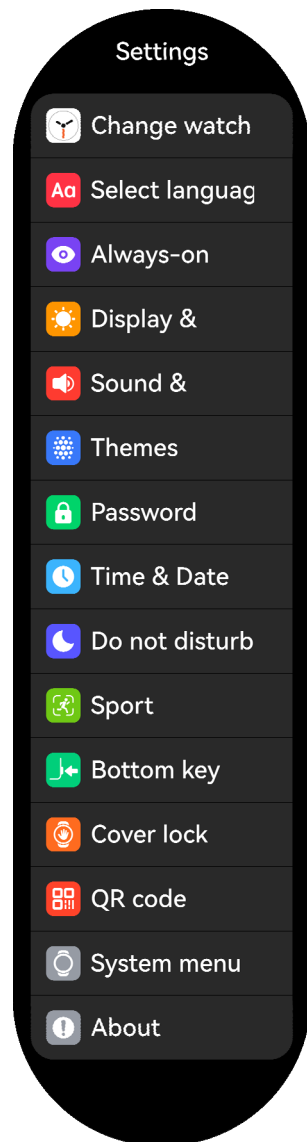

### The E-label information

To access the e-label information, in the device,

1.Go to the main interface as follows

2. Enter the setting interface, as follows

3. Select About, as shown in the following interface