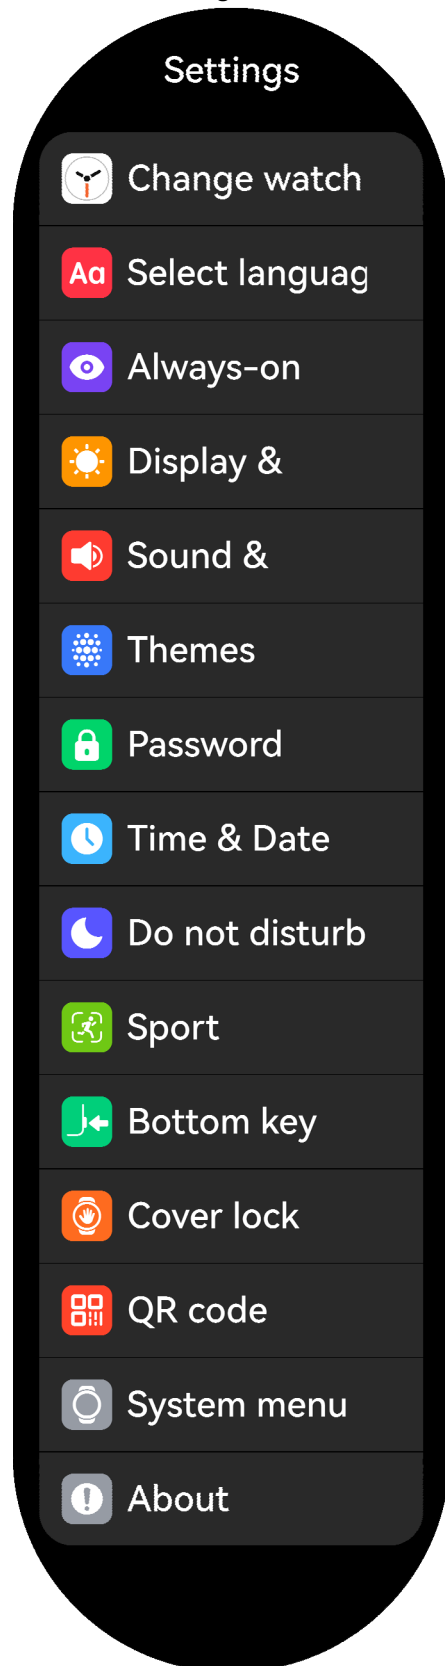

### The E-label information

To access the e-label information, in the device,

1.Go to the main interface as follows

2. Enter the setting interface, as follows

3. Select About, as shown in the following interface