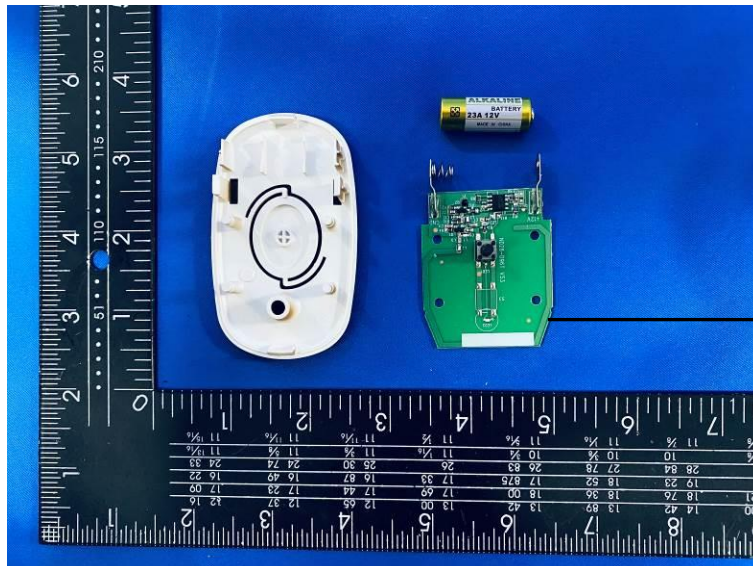

Internal Photos of the EUT

Photo 1

Photo 2

433MHz PCB Antenna

Photo 3

Photo 4

Photo 5