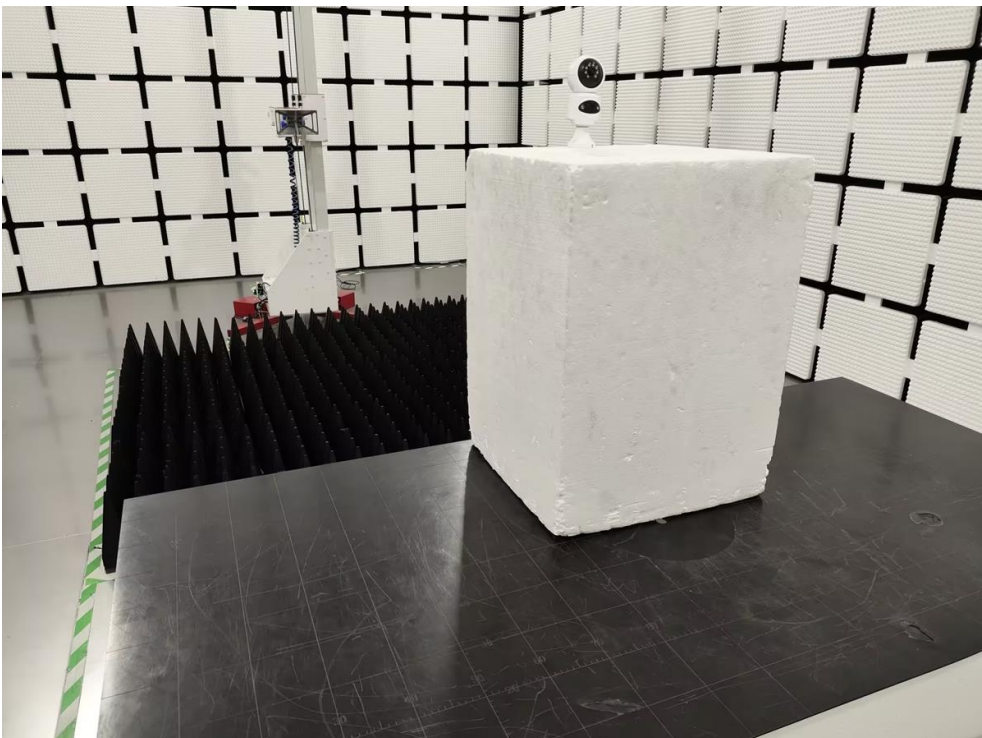

Appendix I Test Setup Photo

FCC ID: 2BEFB-HX-T0008C

Spurious Radiation Emissions Test (<1G)

Spurious Radiation Emissions Test (>1G)

Conducted emission Test

-----End-----