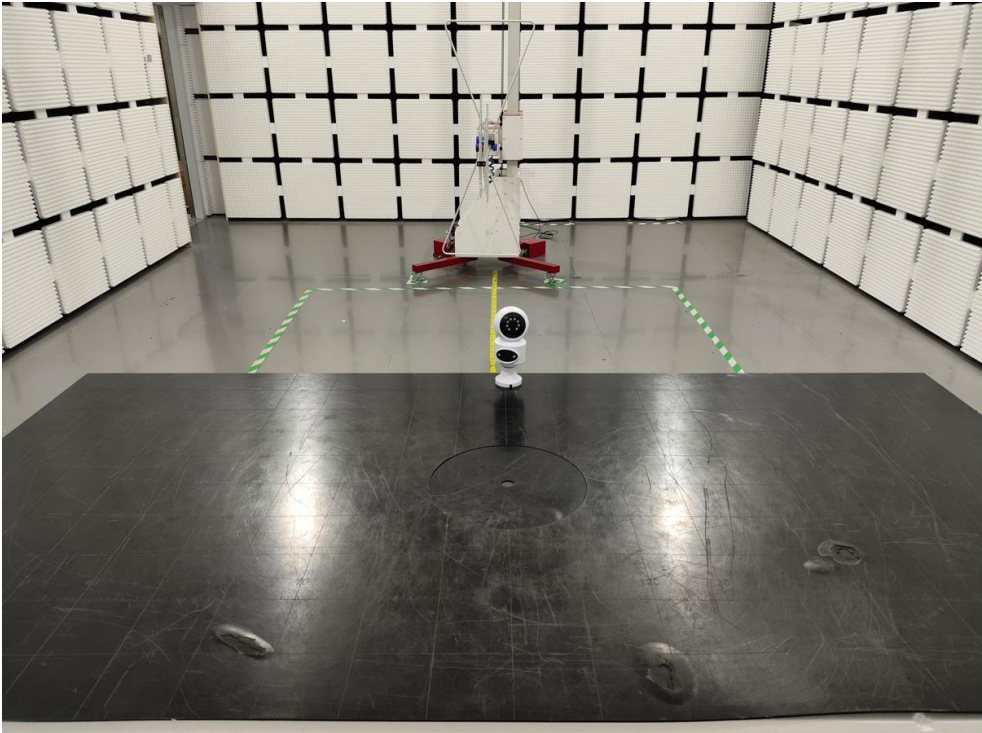

Appendix I Test Setup Photo

FCC ID: 2BEFB-HX-T0008C

Spurious Radiation Emissions Test (<1G)

Spurious Radiation Emissions Test (>1G)

Conducted emission Test

-----End-----