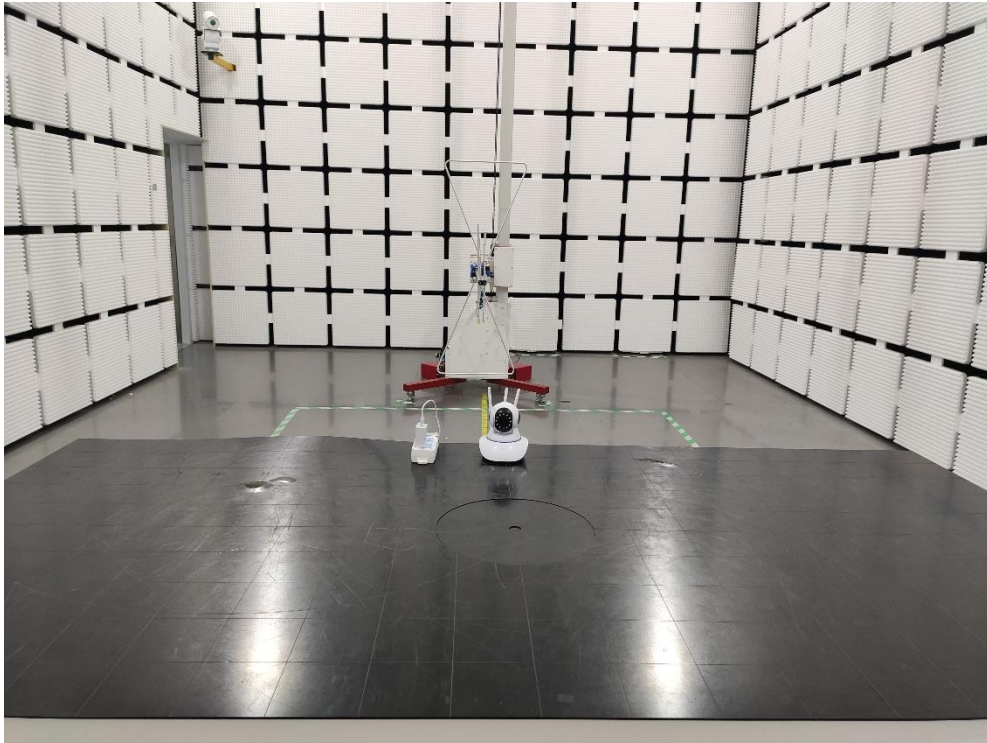

# Appendix I Test Setup Photo

FCC ID: 2BEFB-C1006A

Spurious Radiation Emissions Test (<1G)

Spurious Radiation Emissions Test (> 1G)

Conducted emission Test

-----End-----