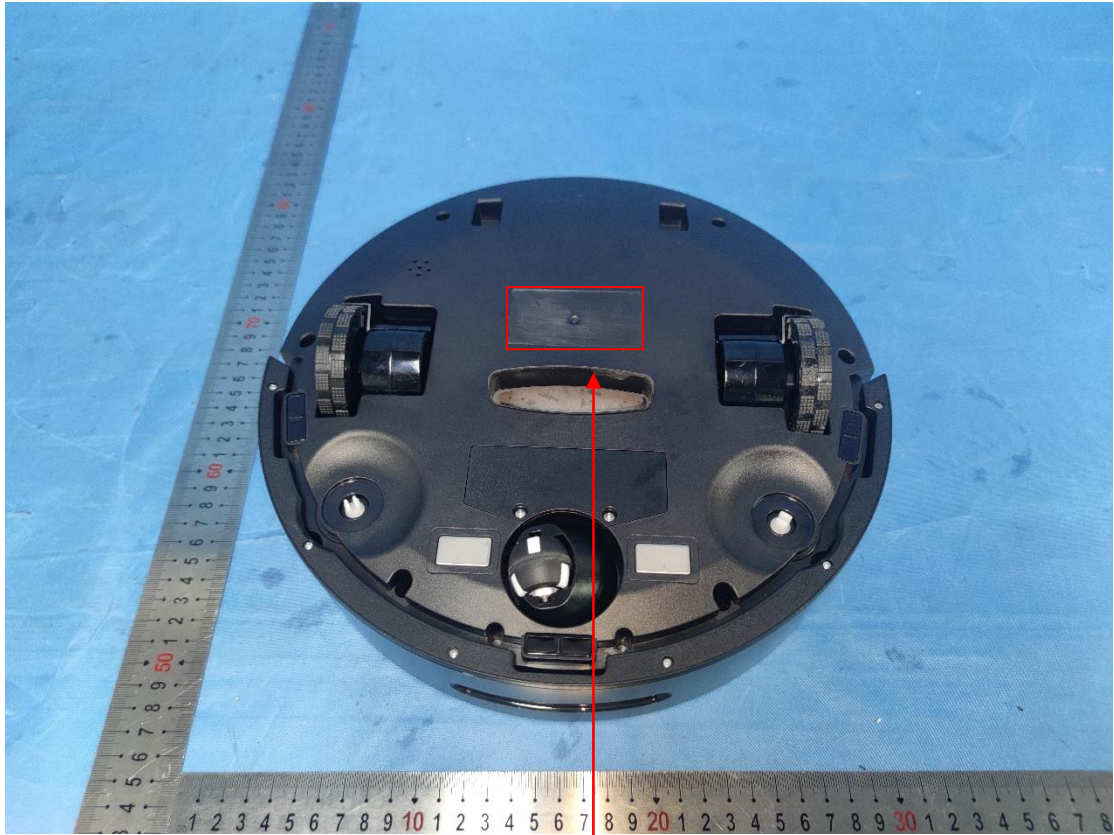

## Label

Robot vacuum cleaner

Model Name: V2S

FCC ID: 2BEF9-V2S

Size: L55mm \* W30mm

1. The label is silk-screen on the sample