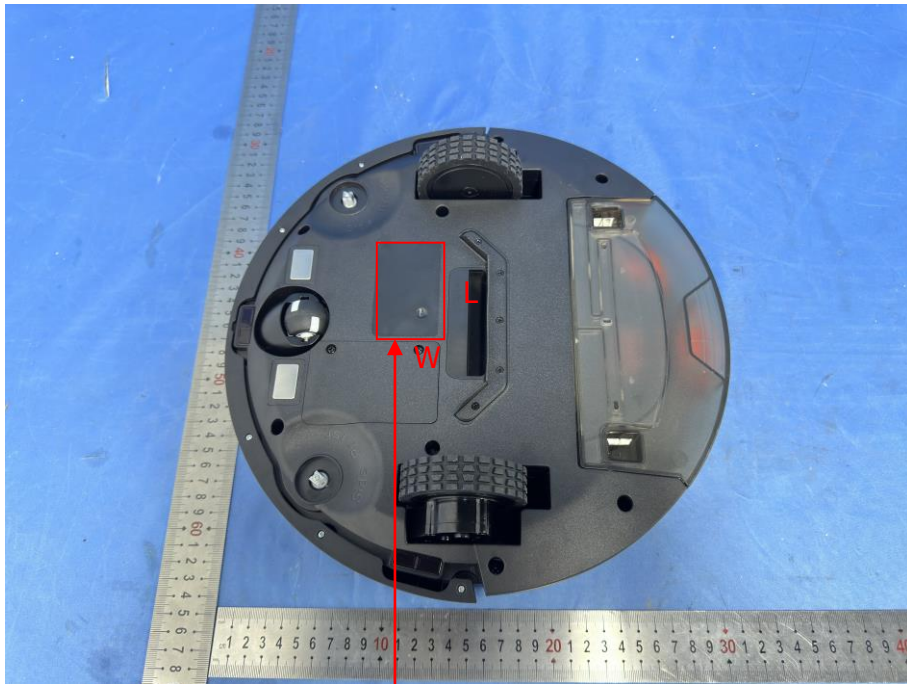

Label

Robot Vacuum cleaner

Model Name: S1

FCC ID: 2BEF9-S1

Size: L60mm * W40mm

1. The label is silk-screen on the sample