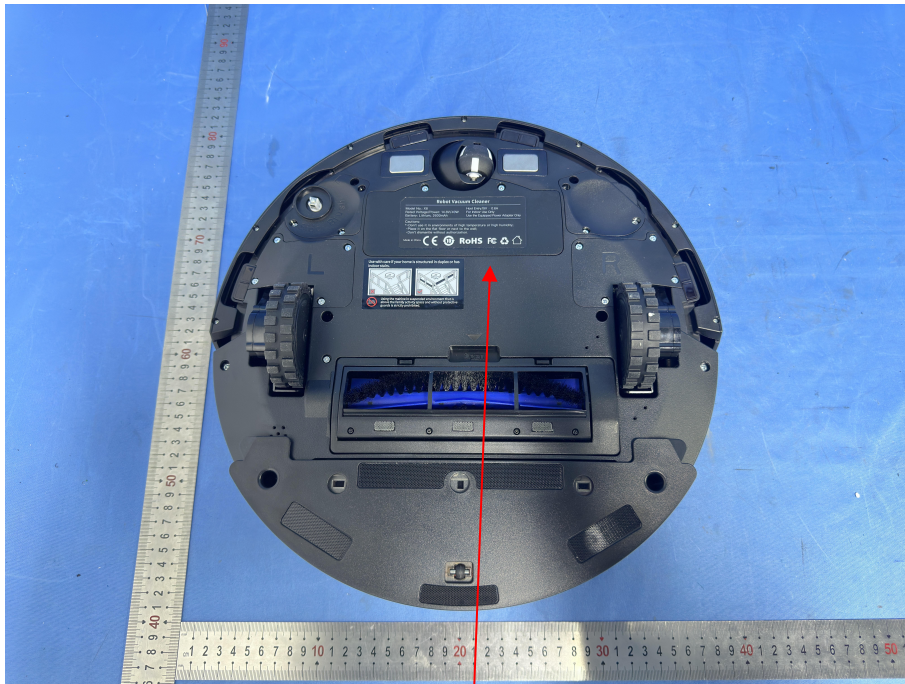

Label

Robot vacuum cleaner
Model Name:AT800
FCC ID: 2BEF9-AT800

Size: 20mm * 50mm
The label is attached on the sample