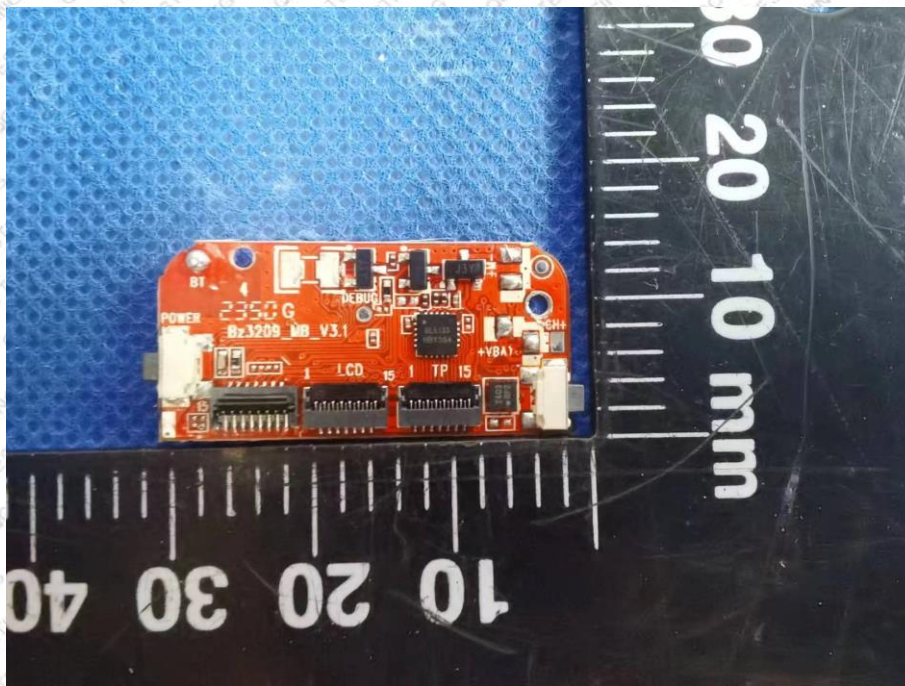

Product Name: SMART WATCH

Test Model No.: X80 ULTRA

EUT Constructional Details

Antenna

Inductive loop coil Antenna only received

-----End-----