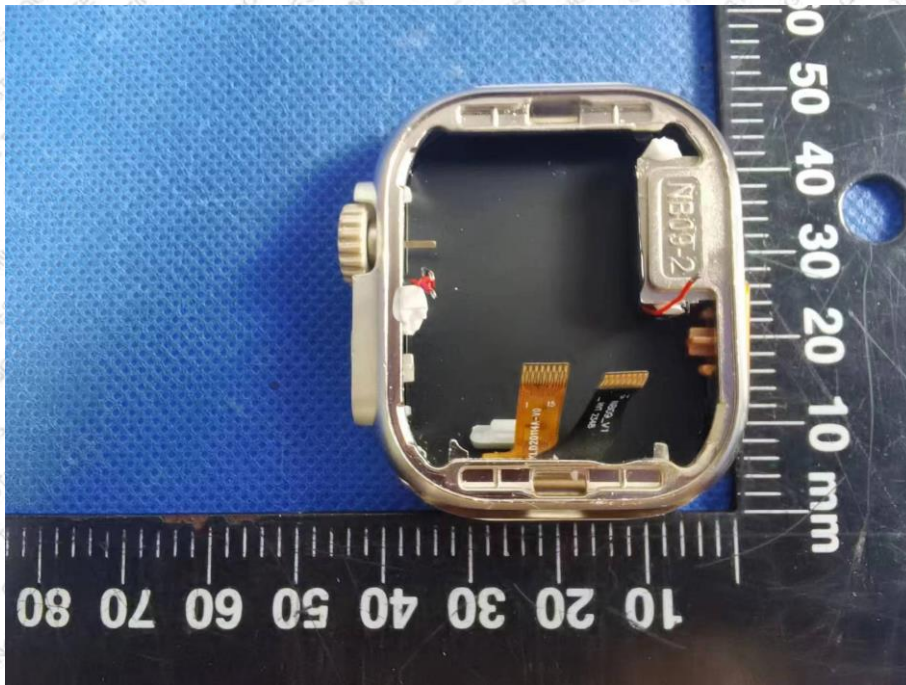

Product Name: SMART WATCH

Test Model No.: X80 ULTRA

EUT Constructional Details

Antenna

Inductive loop coil Antenna only received

-----End-----