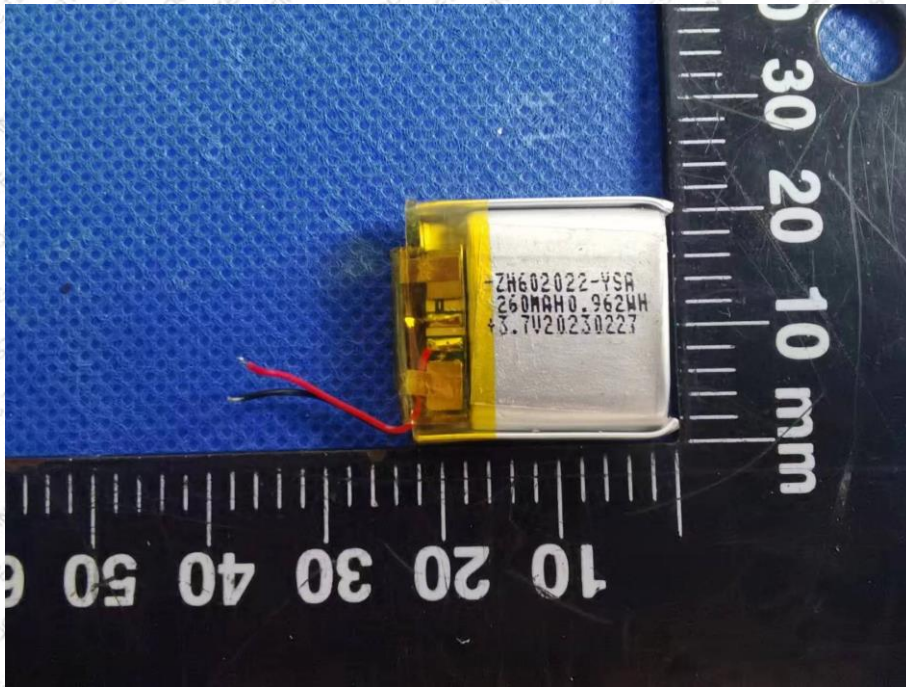

Product Name: SMART WATCH

Test Model No.: X80 ULTRA

EUT Constructional Details

Antenna

Inductive loop coil Antenna only received

-----End-----