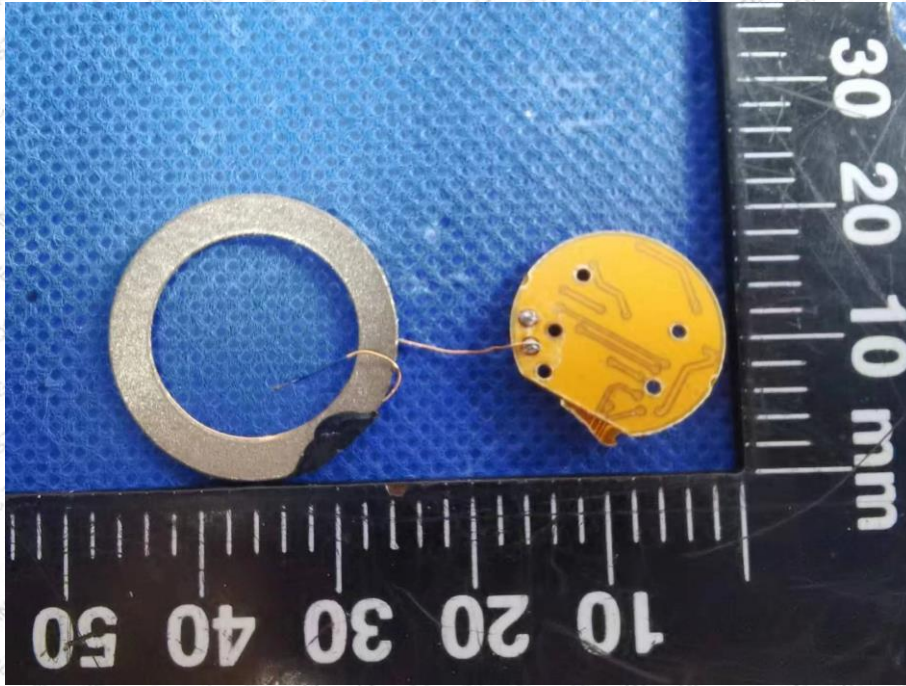

Product Name: SMART WATCH

Test Model No.: X80 ULTRA

EUT Constructional Details

Antenna

Inductive loop coil Antenna only received

-----End-----