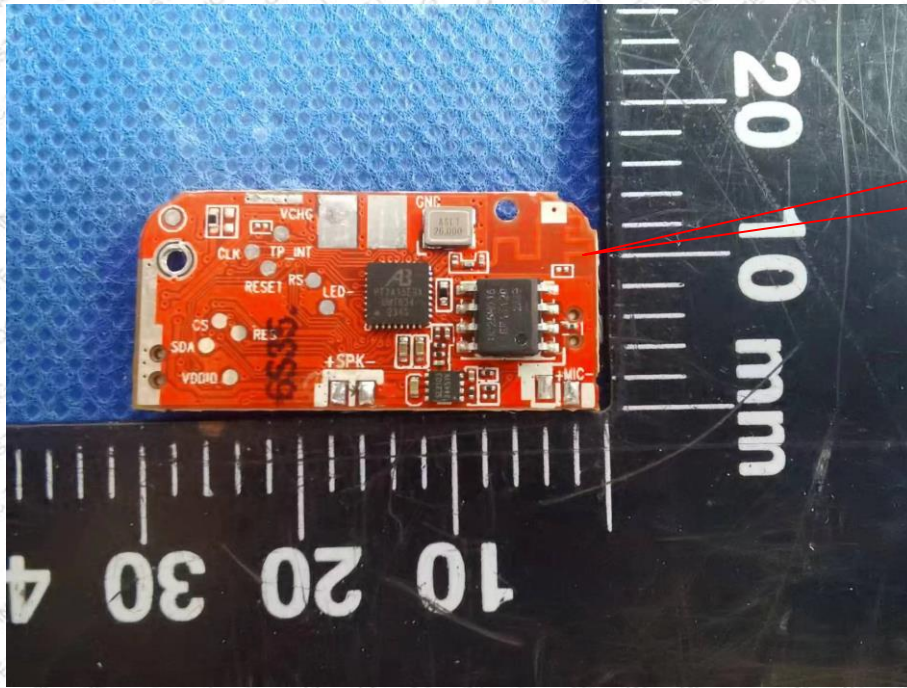

Product Name: SMART WATCH

Test Model No.: X80 ULTRA

EUT Constructional Details

Antenna

Inductive loop coil Antenna only received

-----End-----