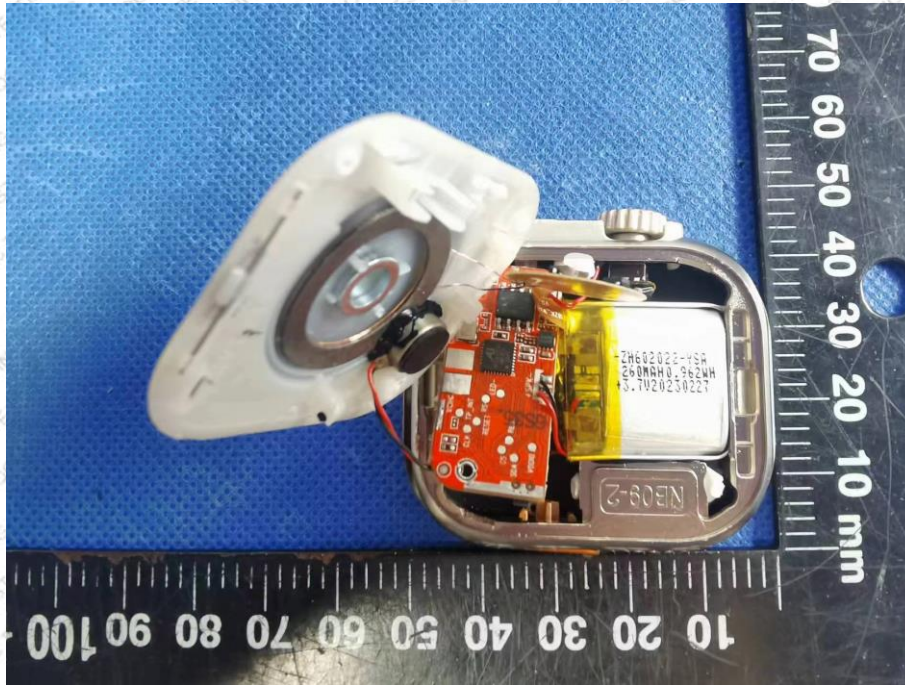

Product Name: SMART WATCH

Test Model No.: X80 ULTRA

EUT Constructional Details

Antenna

Inductive loop coil Antenna only received

-----End-----