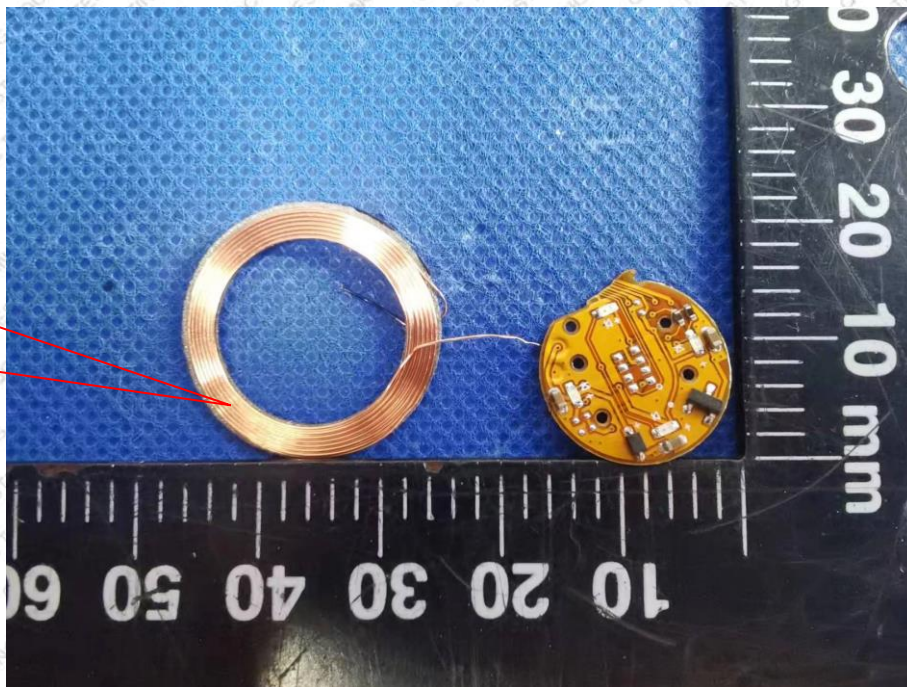

Product Name: SMART WATCH

Test Model No.: X80 ULTRA

EUT Constructional Details

Antenna

Inductive loop coil Antenna only received

-----End-----