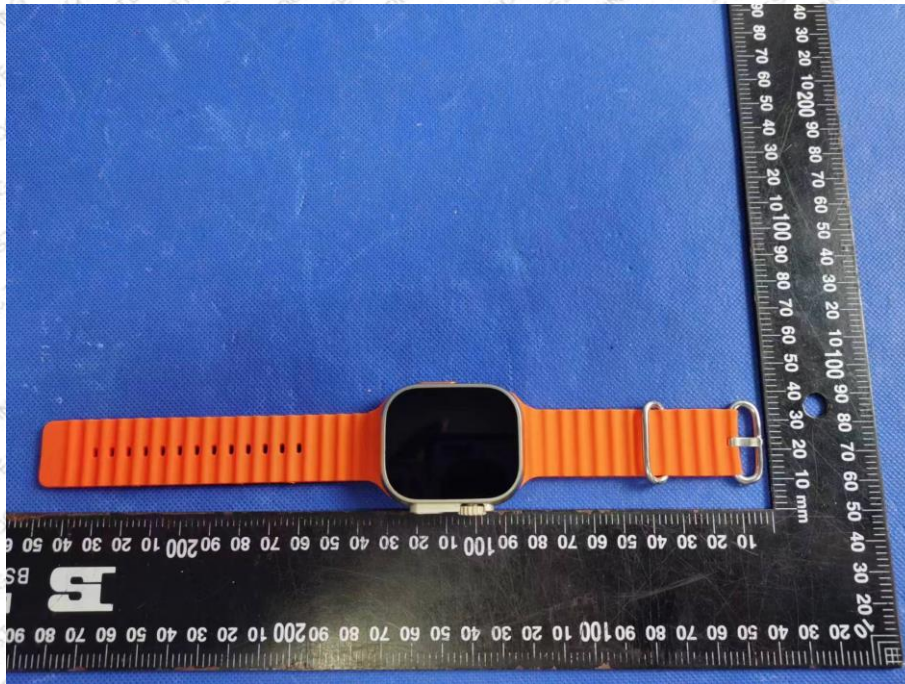

Product Name: SMART WATCH

Test Model No.: X80 ULTRA

EUT Construcational Details

-----End-----