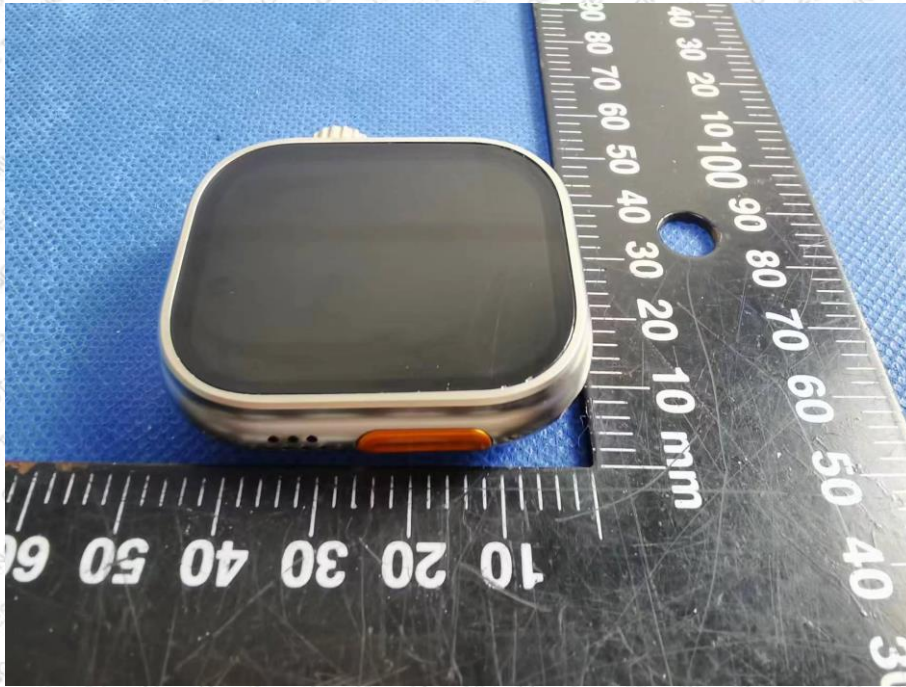

Product Name: SMART WATCH

Test Model No.: X80 ULTRA

EUT Construcational Details

-----End-----