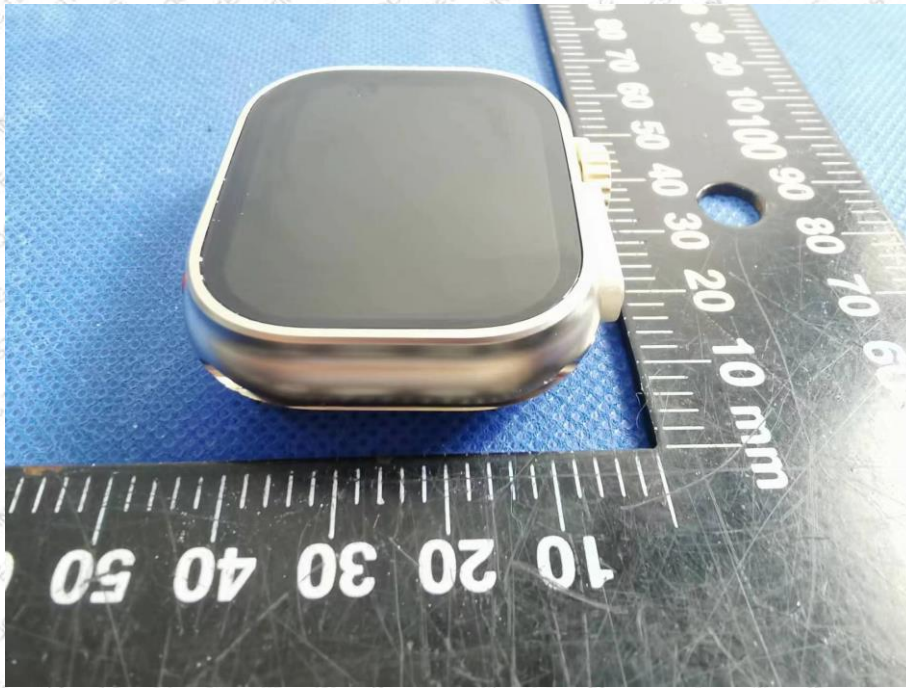

Product Name: SMART WATCH

Test Model No.: X80 ULTRA

EUT Construcational Details

-----End-----