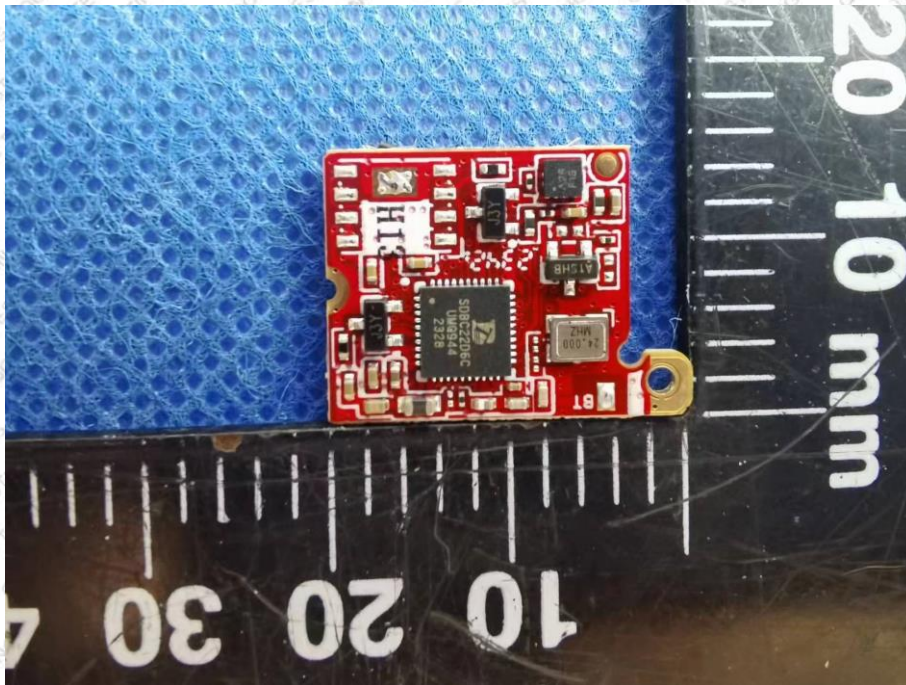

Product Name: SMART WATCH

Test Model No.: S85 PRO

EUT Constructional Details

Inductive loop
coil Antenna
only received

-----End-----