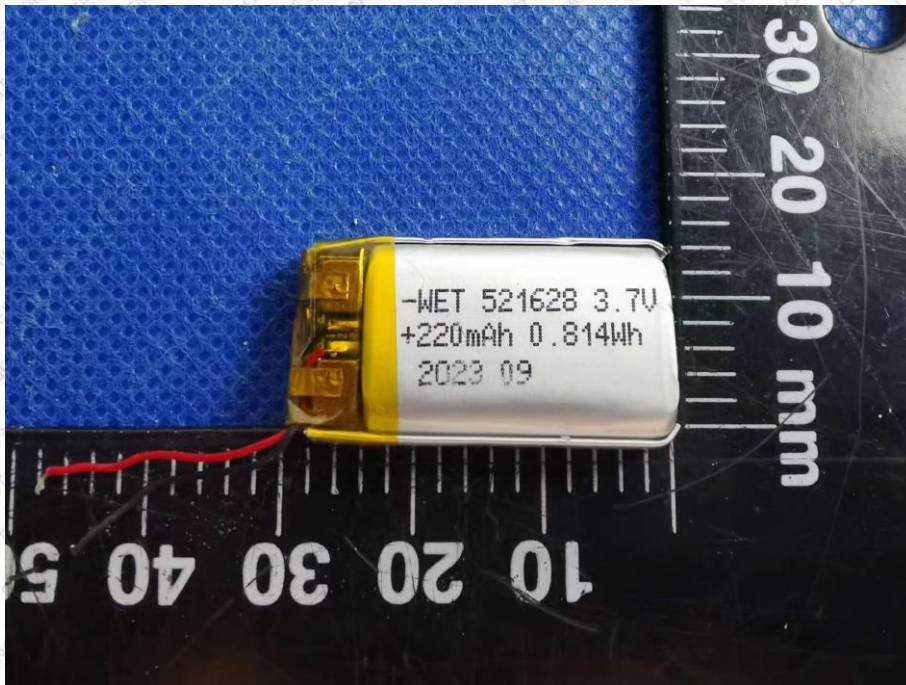

Product Name: SMART WATCH

Test Model No.: S85 PRO

EUT Constructional Details

Inductive loop
coil Antenna
only received

-----End-----