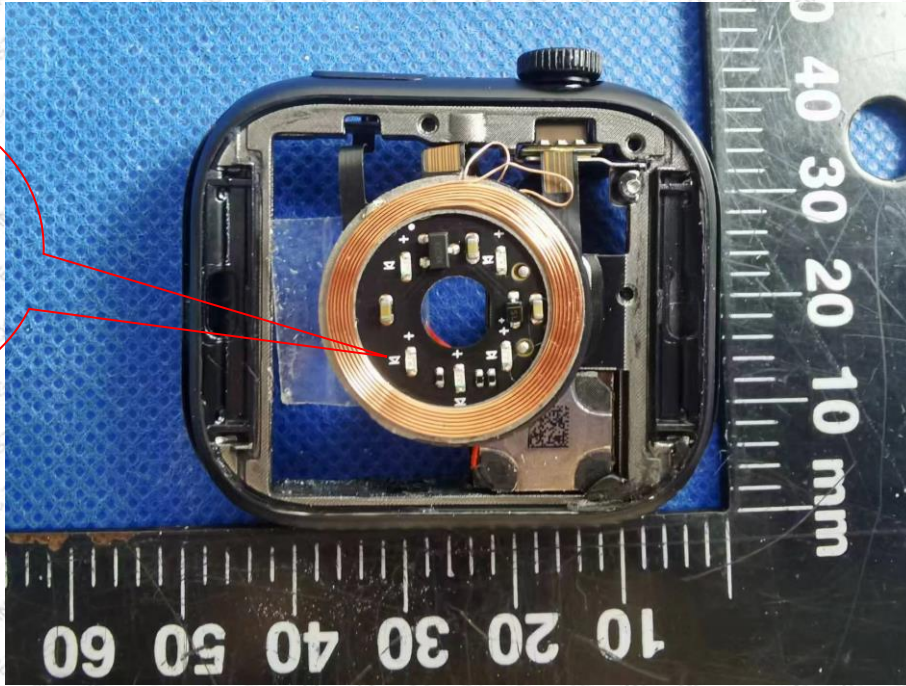

Product Name: SMART WATCH

Test Model No.: S85 PRO

EUT Constructional Details

Inductive loop
coil Antenna
only received

-----End-----