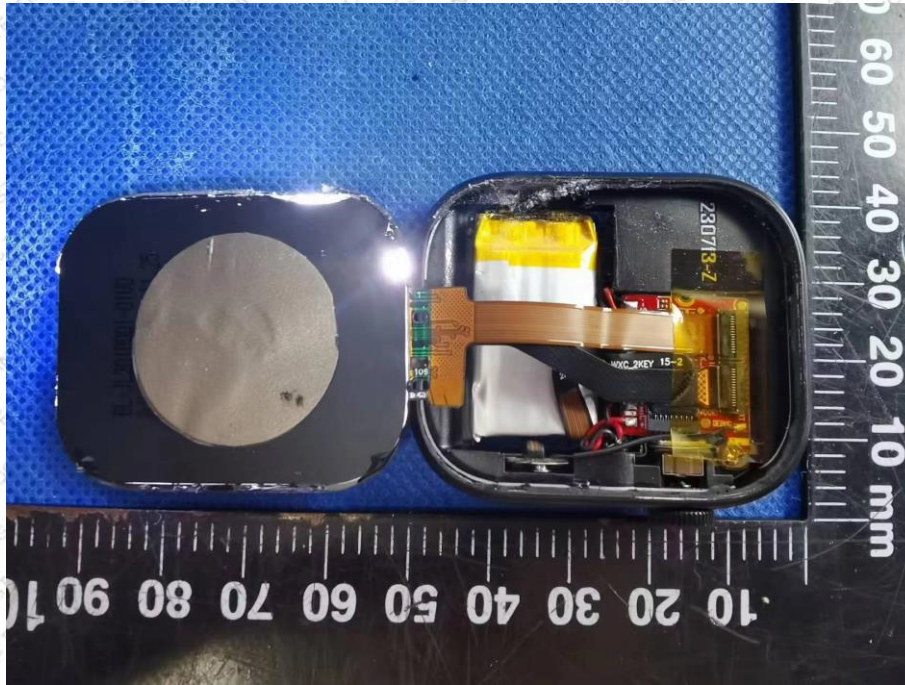

Product Name: SMART WATCH

Test Model No.: S85 PRO

EUT Constructional Details

Inductive loop
coil Antenna
only received

-----End-----