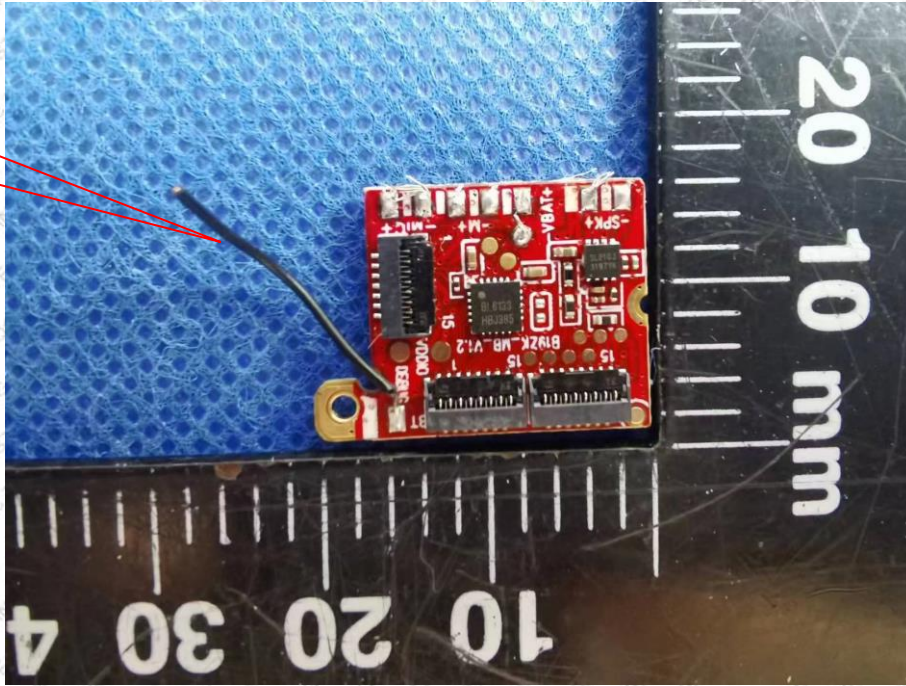

Product Name: SMART WATCH

Test Model No.: S85 PRO

EUT Constructional Details

Inductive loop
coil Antenna
only received

-----End-----