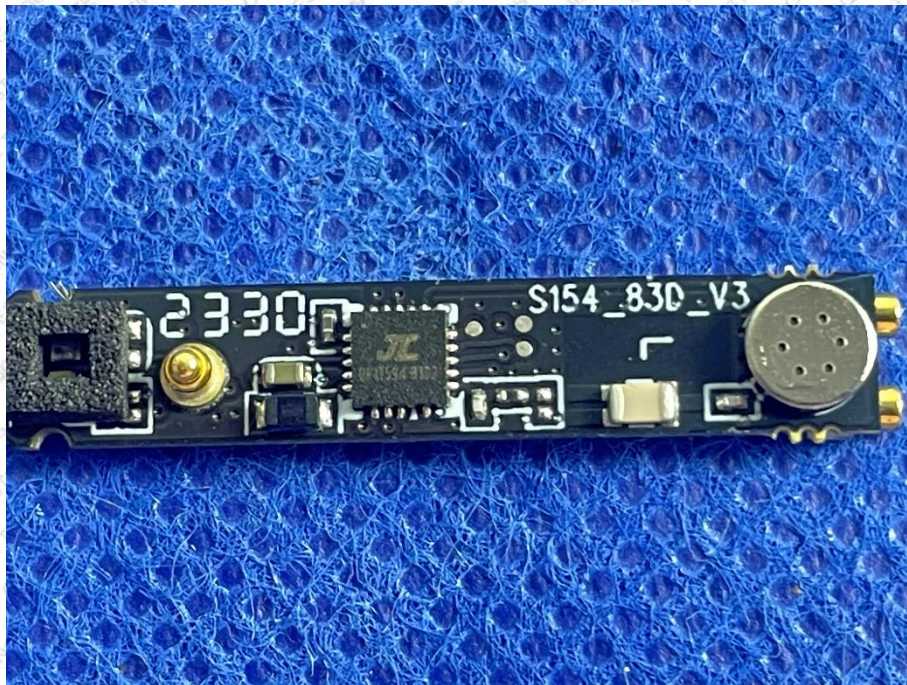

Product Name: TWS Earphone

Test Model No.: KB-TWS-C31

EUT Constructional Details

Antenna

Antenna

-----End-----