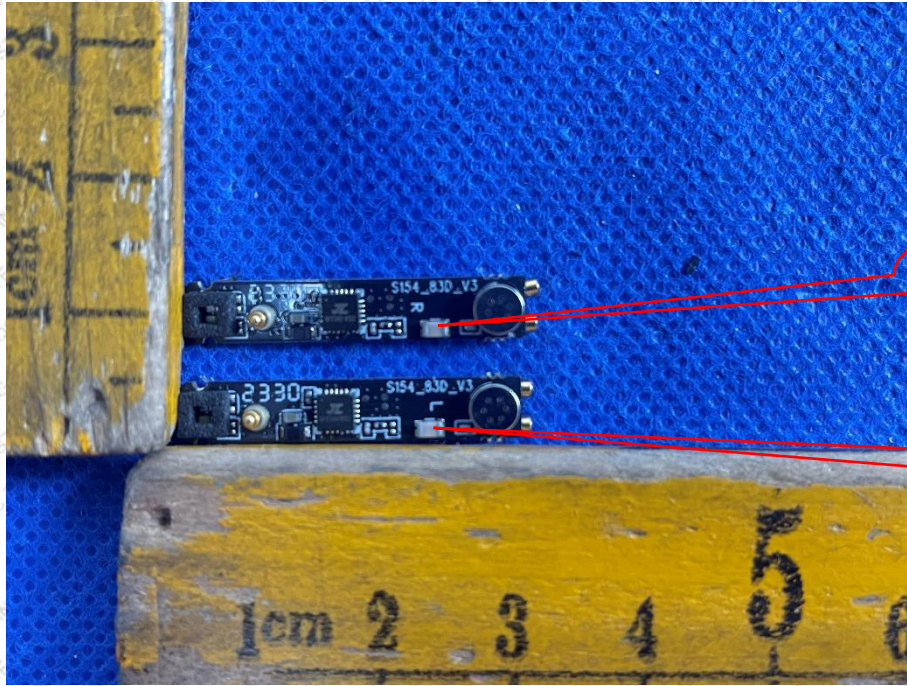

Product Name: TWS Earphone

Test Model No.: KB-TWS-C31

EUT Constructional Details

Antenna

Antenna

-----End-----