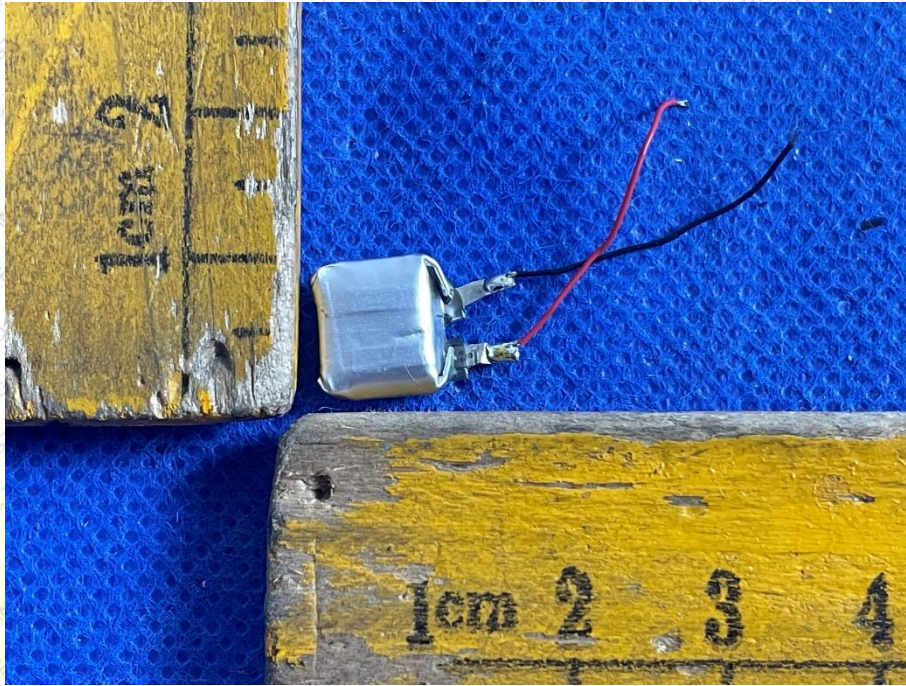

Product Name: TWS Earphone

Test Model No.: KB-TWS-C31

EUT Constructional Details

Antenna

Antenna

-----End-----