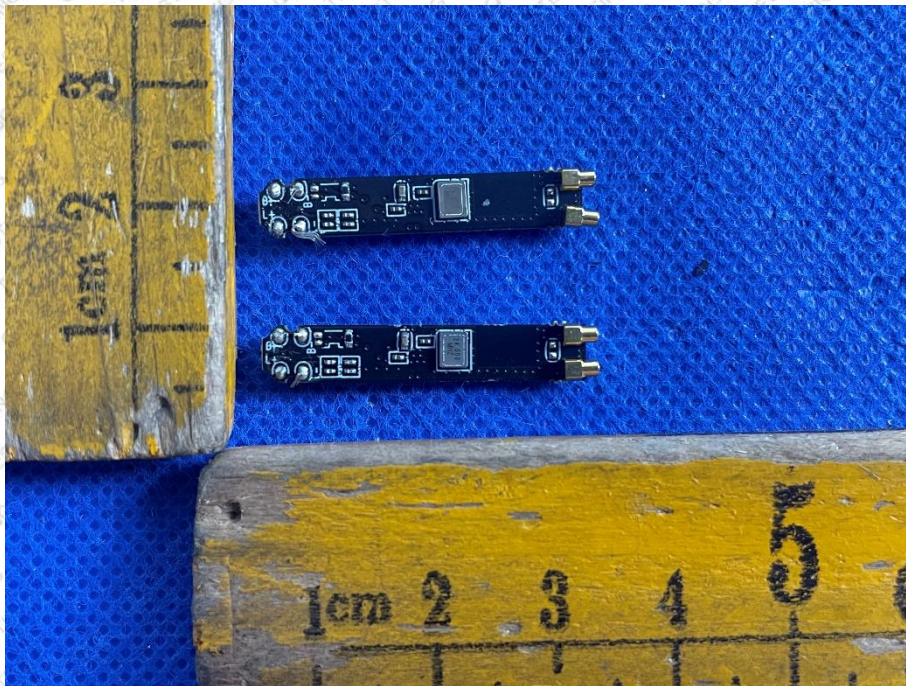

Product Name: TWS Earphone

Test Model No.: KB-TWS-C31

EUT Constructional Details

Antenna

Antenna

-----End-----