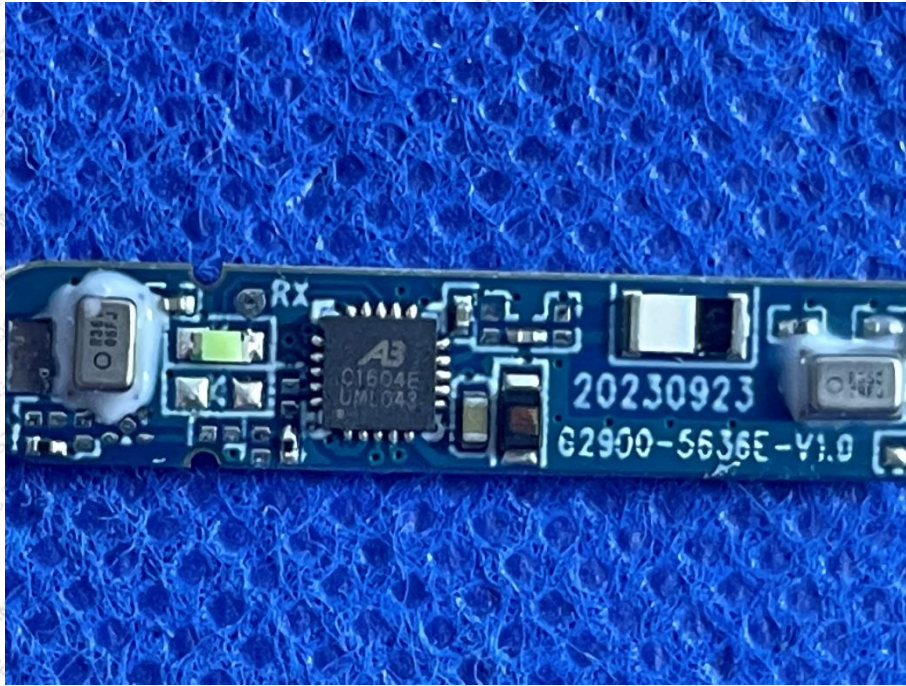

Product Name: TWS Earphone

Test Model No.: KB-TWS-C27

EUT Constructional Details

Antenna

Antenna

-----End-----