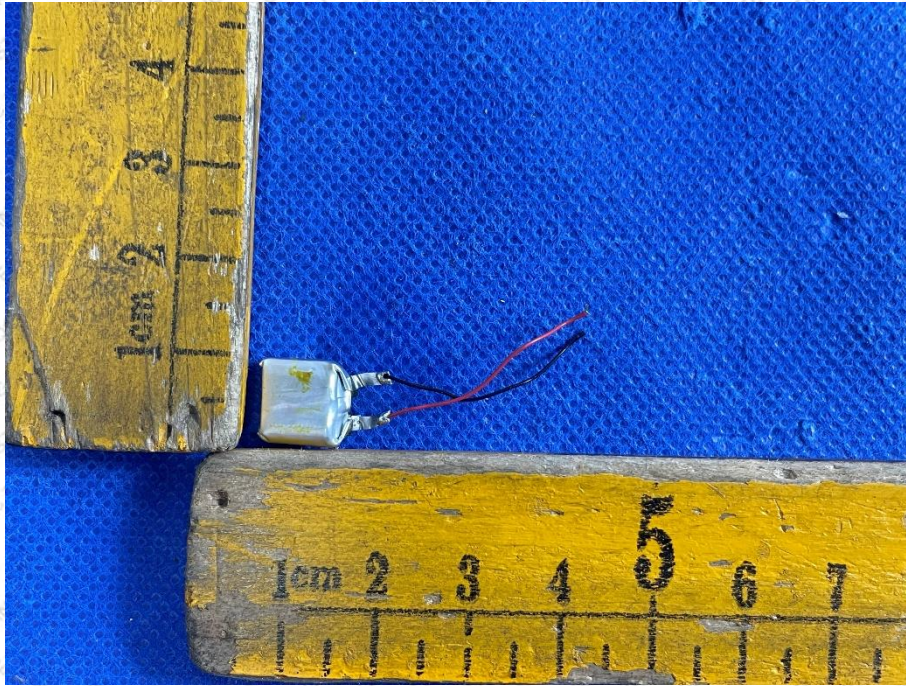

Product Name: TWS Earphone

Test Model No.: KB-TWS-C27

EUT Constructional Details

Antenna

Antenna

-----End-----