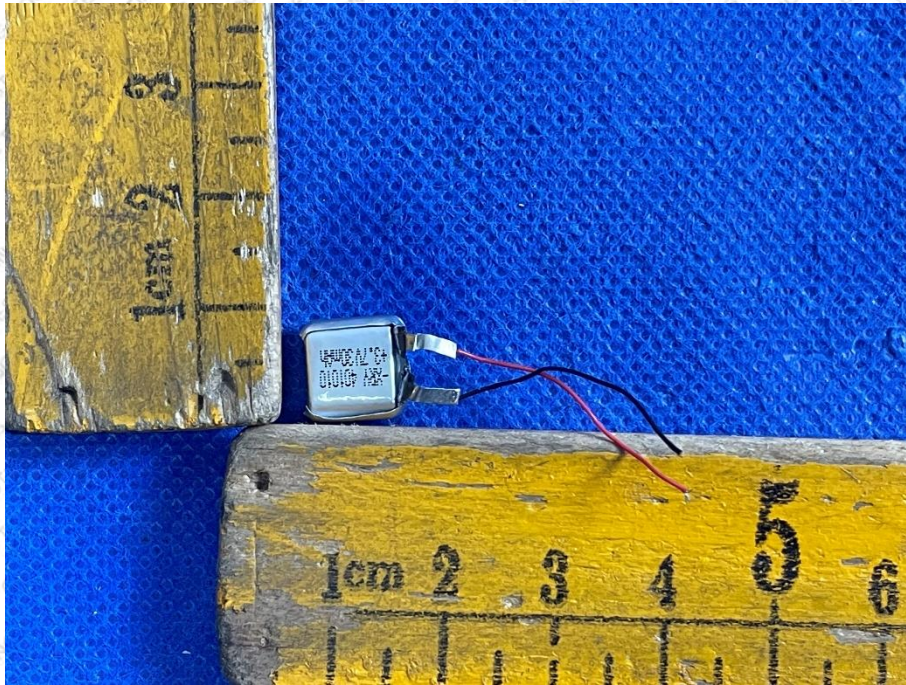

Product Name: TWS Earphone

Test Model No.: KB-TWS-C27

EUT Constructional Details

Antenna

Antenna

-----End-----