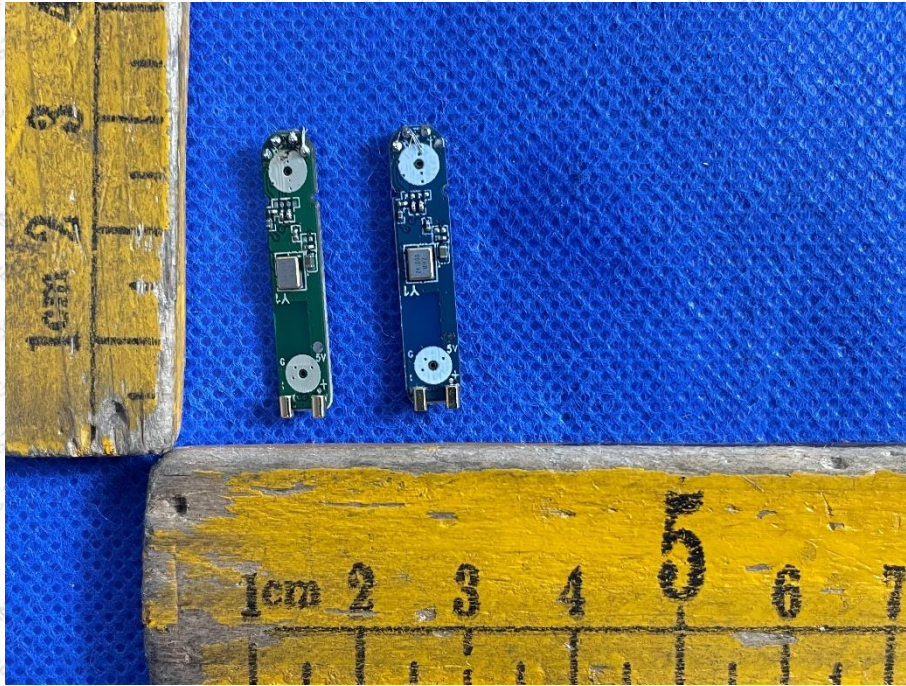

Product Name: TWS Earphone

Test Model No.: KB-TWS-C27

EUT Constructional Details

Antenna

Antenna

-----End-----