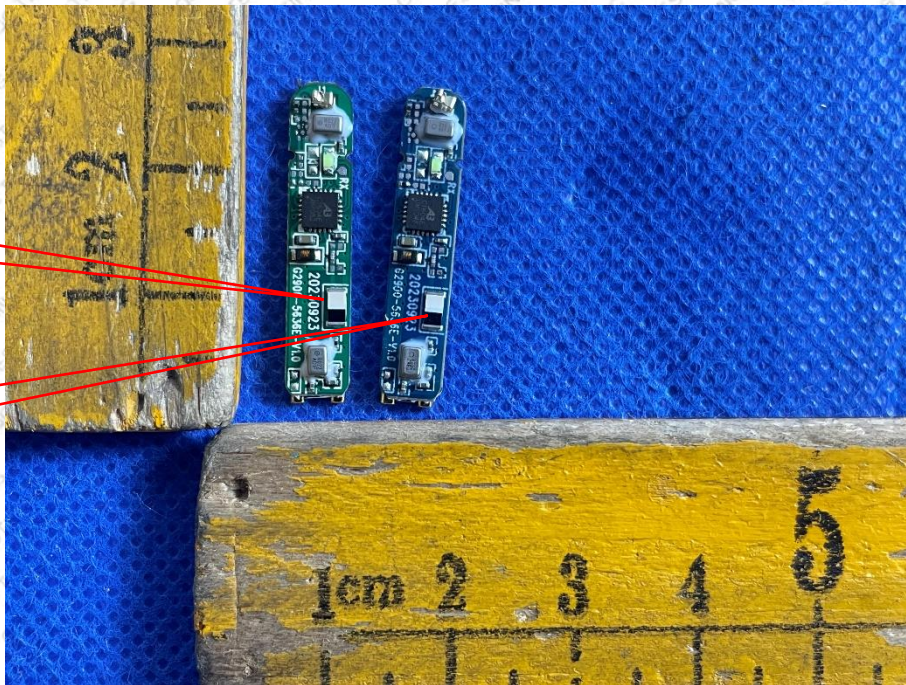

Product Name: TWS Earphone

Test Model No.: KB-TWS-C27

EUT Constructional Details

Antenna

Antenna

-----End-----