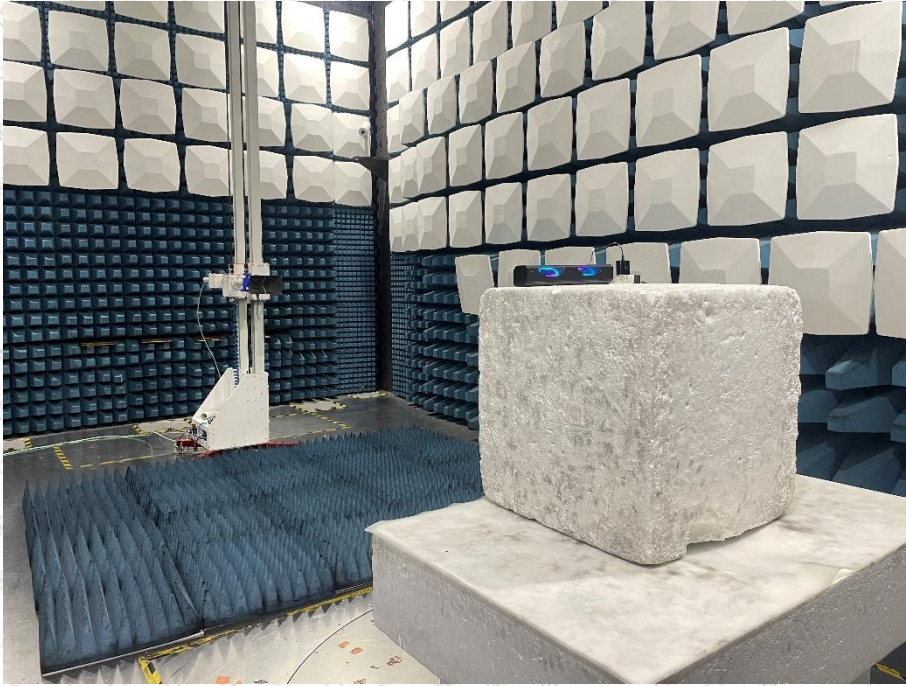

Product Name: Speaker

Test Model No.: KB-BC80

Photograph of Test Setup

Conducted Emissions

Radiated Emissions (30 MHz - 1 GHz)

Radiated Emissions (Above 1 GHz)

-----End-----