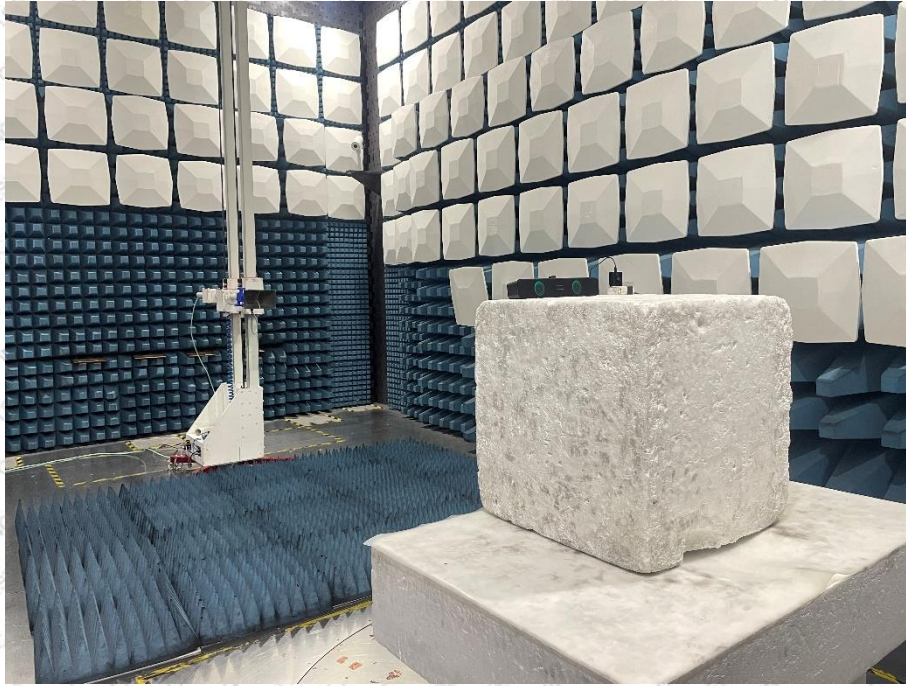

Product Name: Speaker

Test Model No.: KB-BC70

Photograph of Test Setup

Conducted Emissions

Radiated Emissions (30 MHz - 1 GHz)

Radiated Emissions (Above 1 GHz)

-----End-----