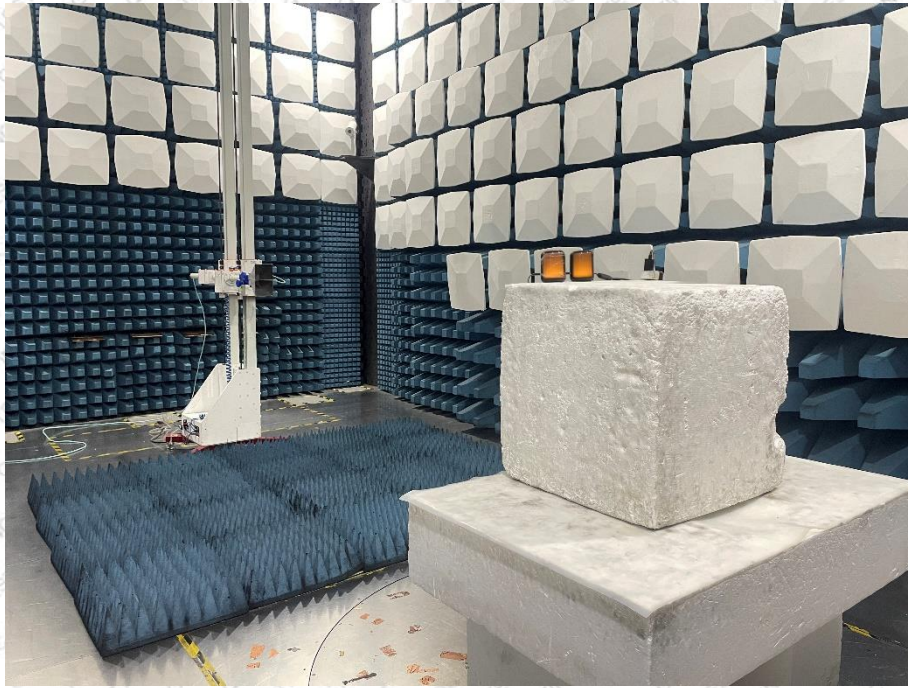

Product Name: Speaker

Test Model No.: KB-BC55

Photograph of Test Setup

Conducted Emissions

Radiated Emissions (30 MHz - 1 GHz)

Radiated Emissions (Above 1 GHz)

-----End-----