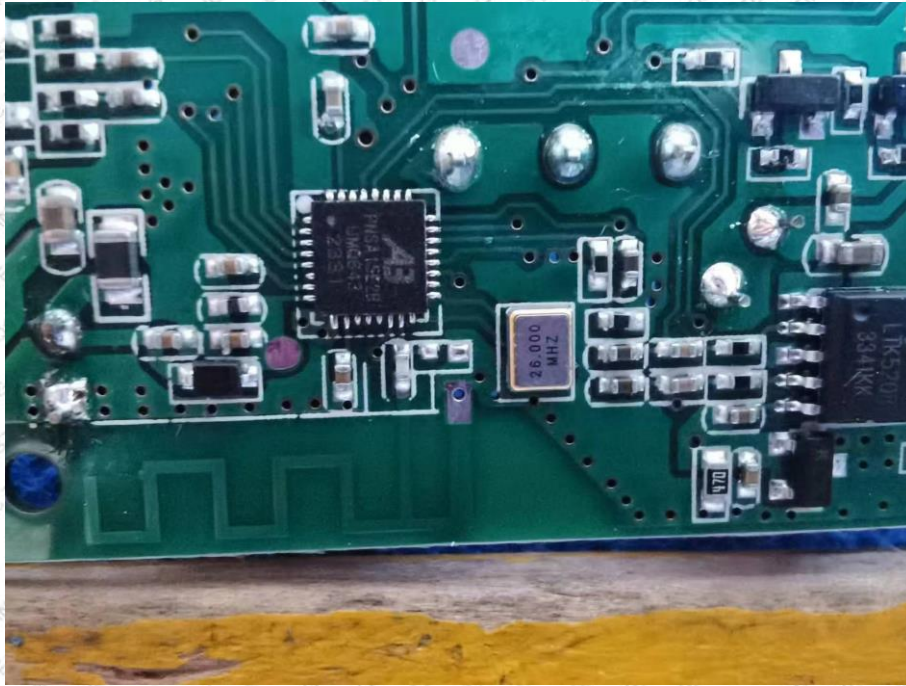

Product Name: Speaker

Test Model No.: KB-BC55

EUT Constructional Details

Antenna

-----End-----