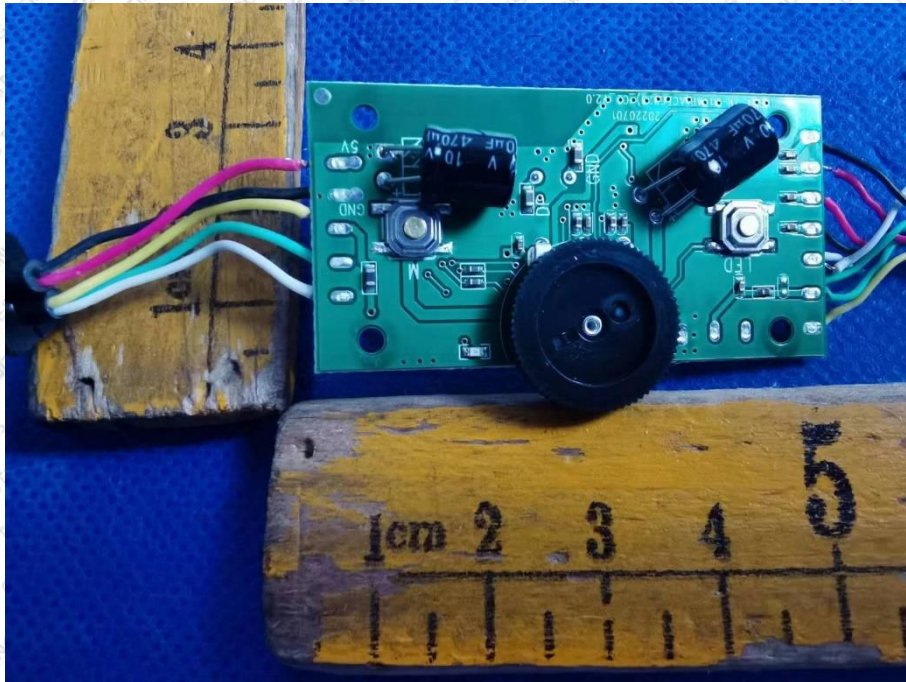

Product Name: Speaker

Test Model No.: KB-BC55

EUT Constructional Details

Antenna

-----End-----