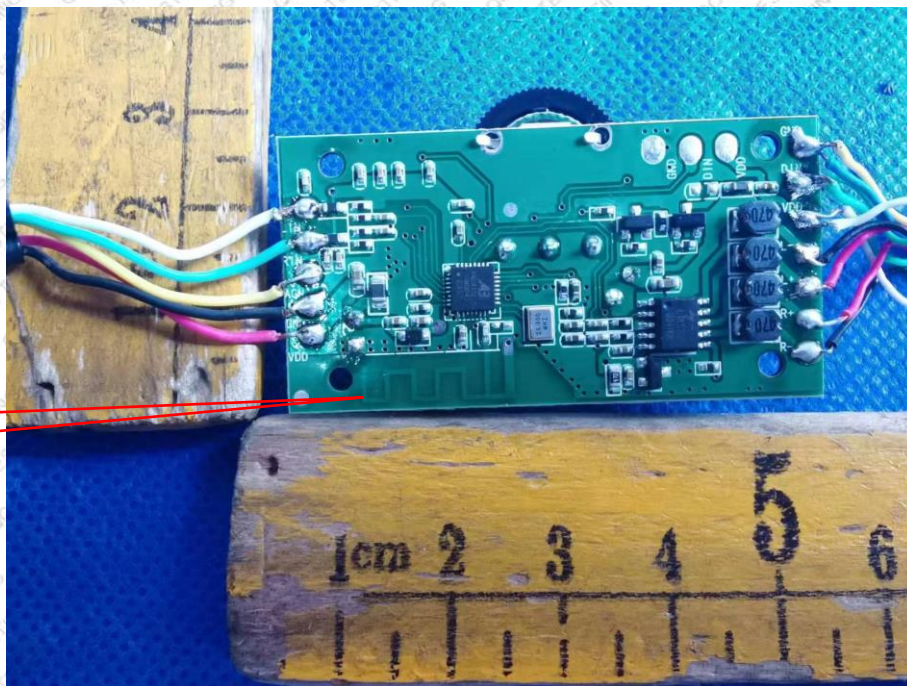

Product Name: Speaker

Test Model No.: KB-BC55

EUT Constructional Details

Antenna

-----End-----