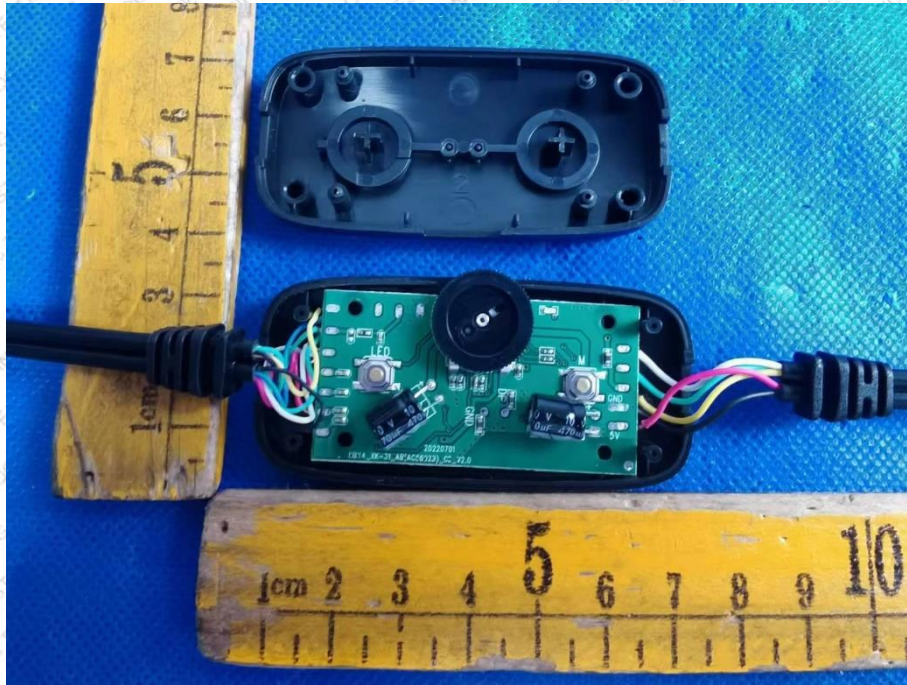

Product Name: Speaker

Test Model No.: KB-BC55

EUT Constructional Details

Antenna

-----End-----