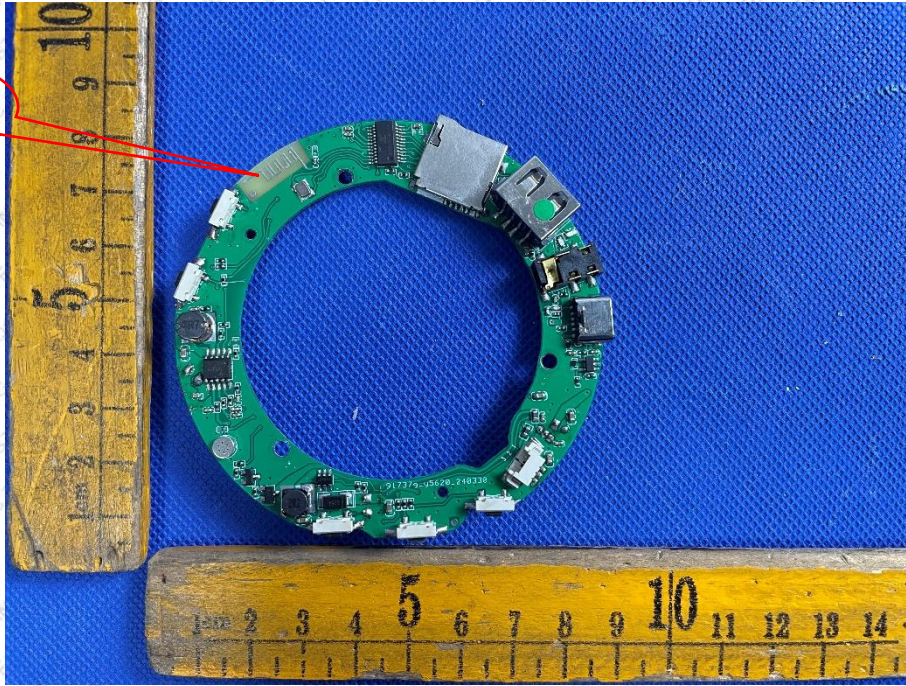

Product Name: Speaker

Test Model No.: KB-BC45

### EUT Constructional Details

Antenna

-----End-----