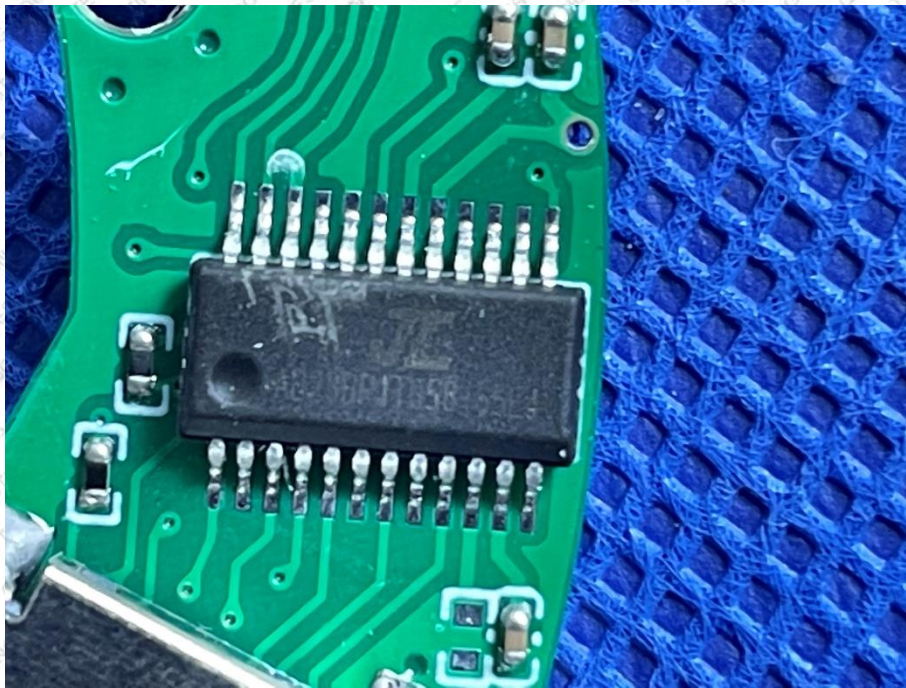

Product Name: Speaker

Test Model No.: KB-BC45

### EUT Constructional Details

Antenna

-----End-----