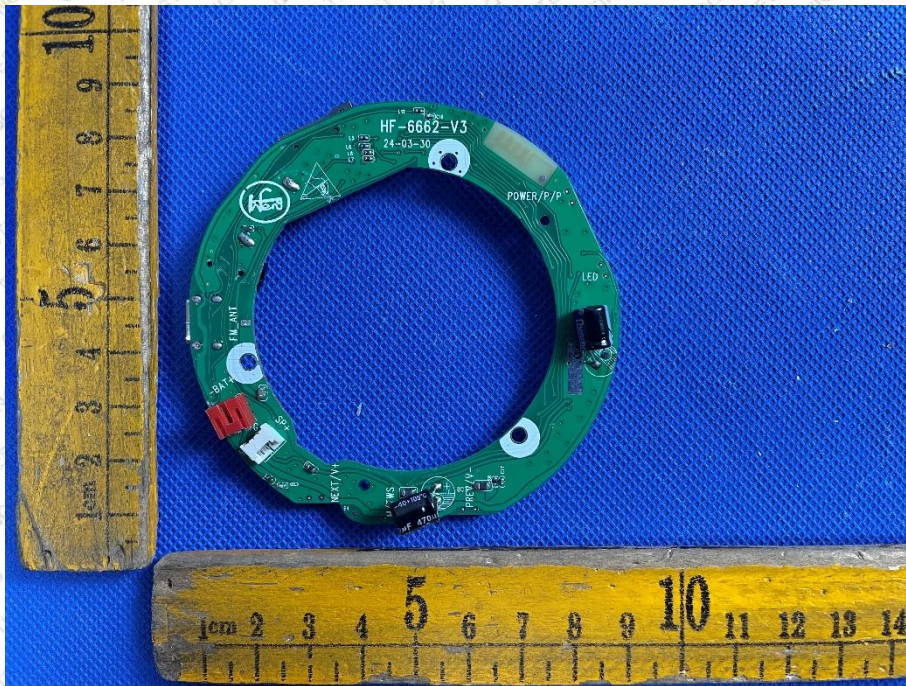

Product Name: Speaker

Test Model No.: KB-BC45

### EUT Constructional Details

Antenna

-----End-----