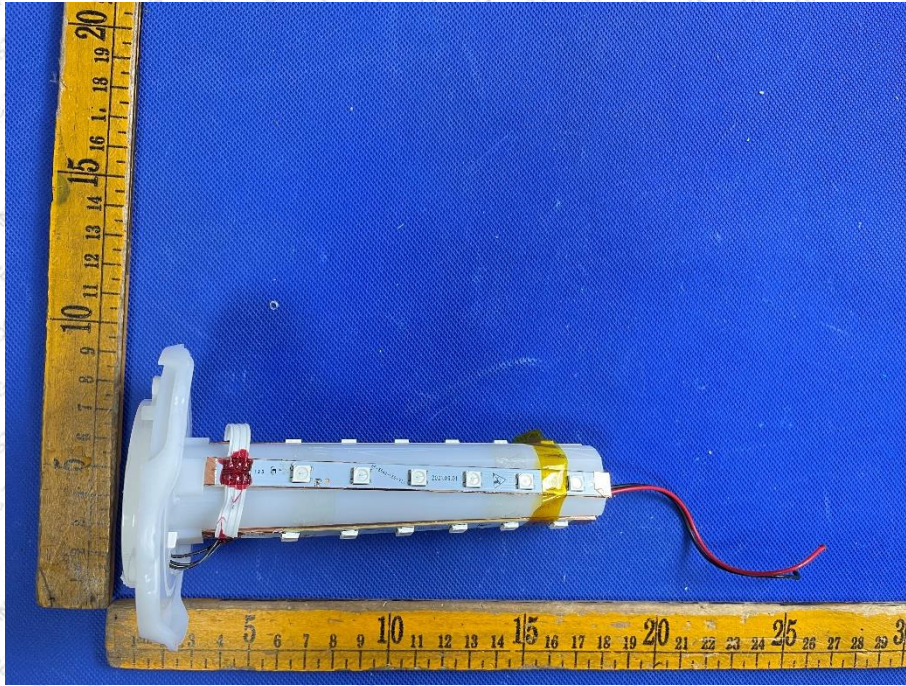

Product Name: Speaker

Test Model No.: KB-BC45

### EUT Constructional Details

Antenna

-----End-----