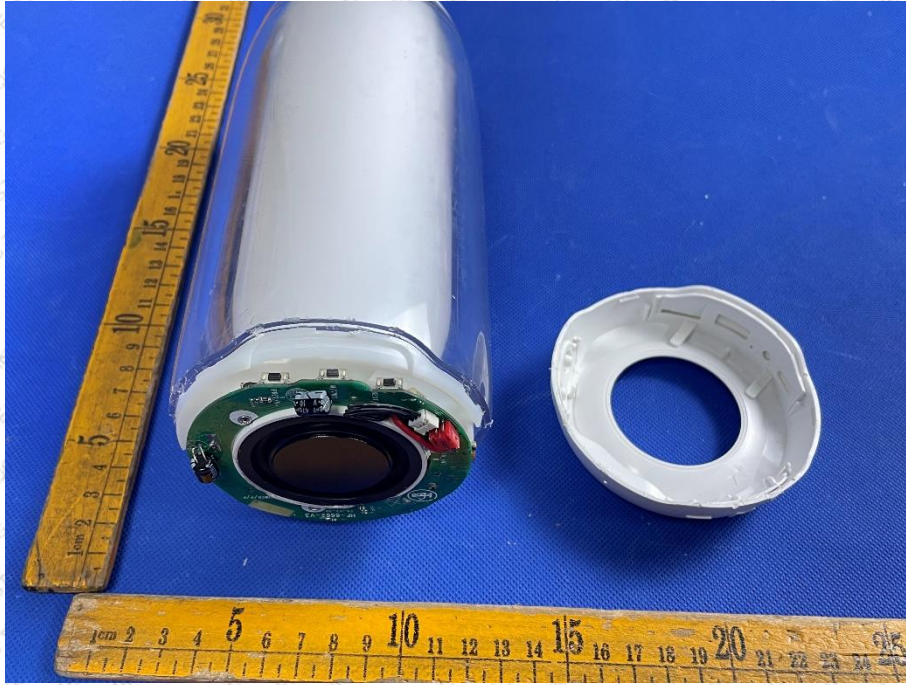

Product Name: Speaker

Test Model No.: KB-BC45

### EUT Constructional Details

Antenna

-----End-----