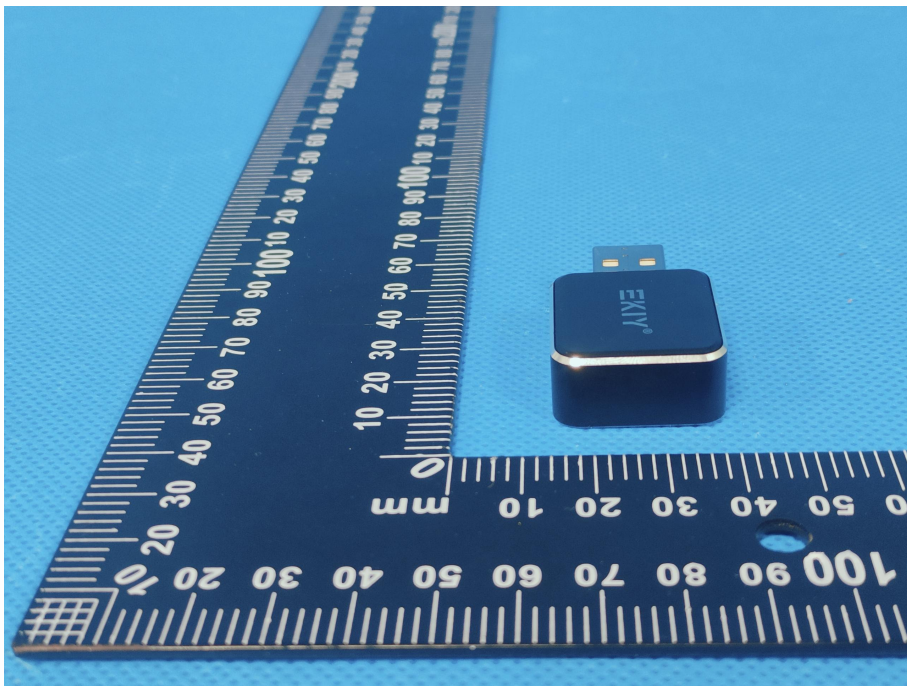

ZHONGHAN

FCC ID: 2BEET-DGSD201

EUT PHOTOS(External Photos)

ZHONGHAN

FCC ID: 2BEET-DGSD201

\*\*\*\*\* END OF REPORT \*\*\*\*\*