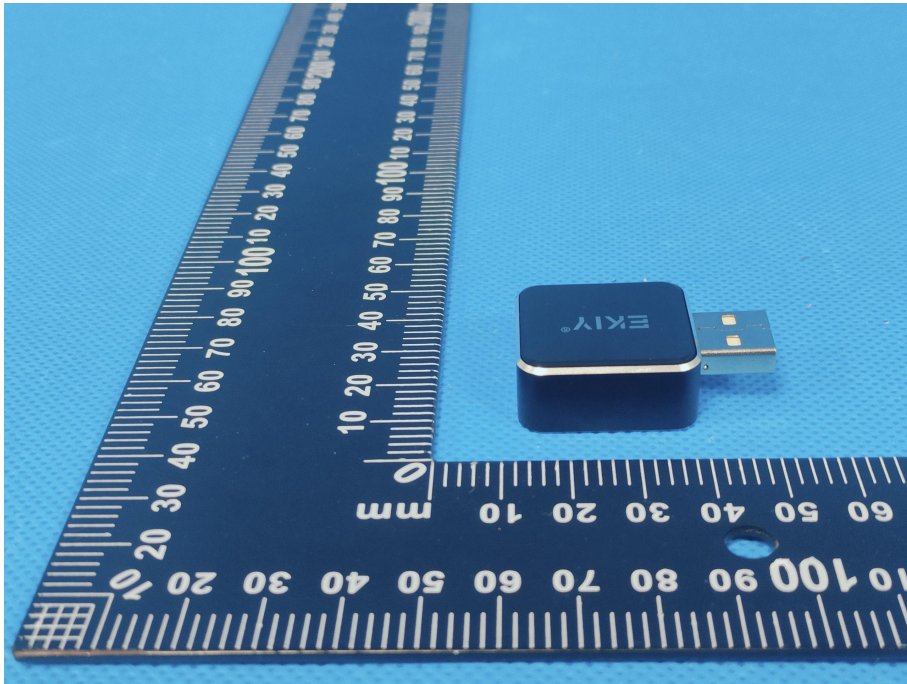

ZHONGHAN

FCC ID: 2BEET-DGSD201

EUT PHOTOS(External Photos)

ZHONGHAN

FCC ID: 2BEET-DGSD201

\*\*\*\*\* END OF REPORT \*\*\*\*\*