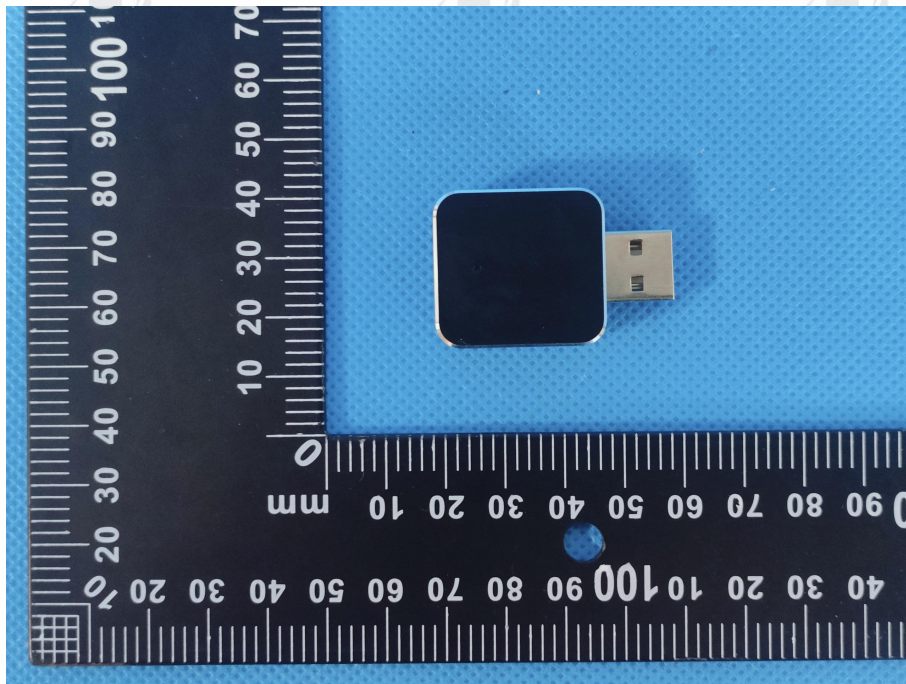

ZHONGHAN

FCC ID: 2BEET-DGSD201

EUT PHOTOS(External Photos)

ZHONGHAN

FCC ID: 2BEET-DGSD201

\*\*\*\*\* END OF REPORT \*\*\*\*\*