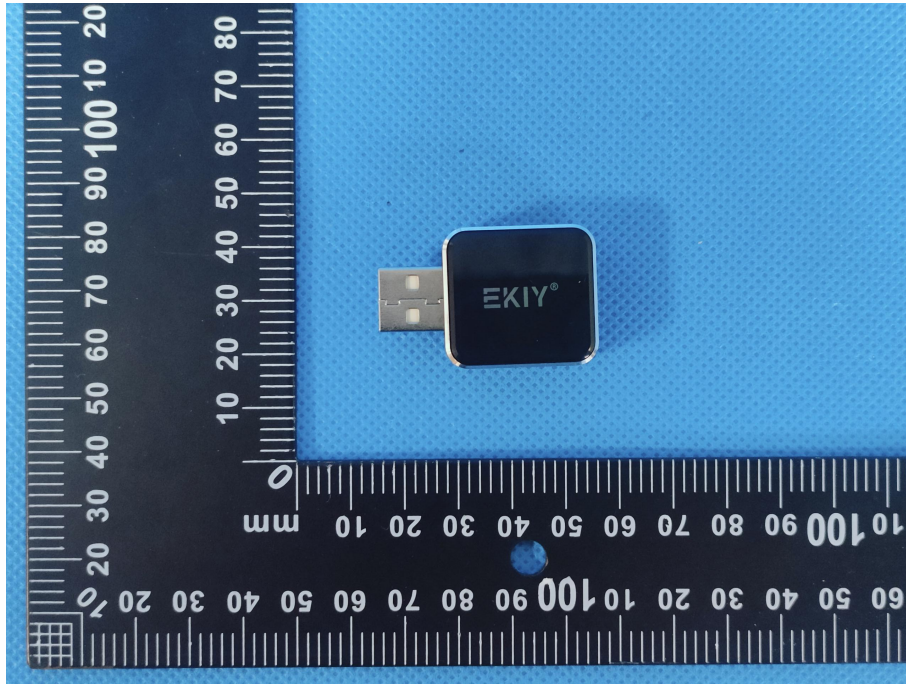

ZHONGHAN

FCC ID: 2BEET-DGSD201

EUT PHOTOS(External Photos)

ZHONGHAN

FCC ID: 2BEET-DGSD201

\*\*\*\*\* END OF REPORT \*\*\*\*\*