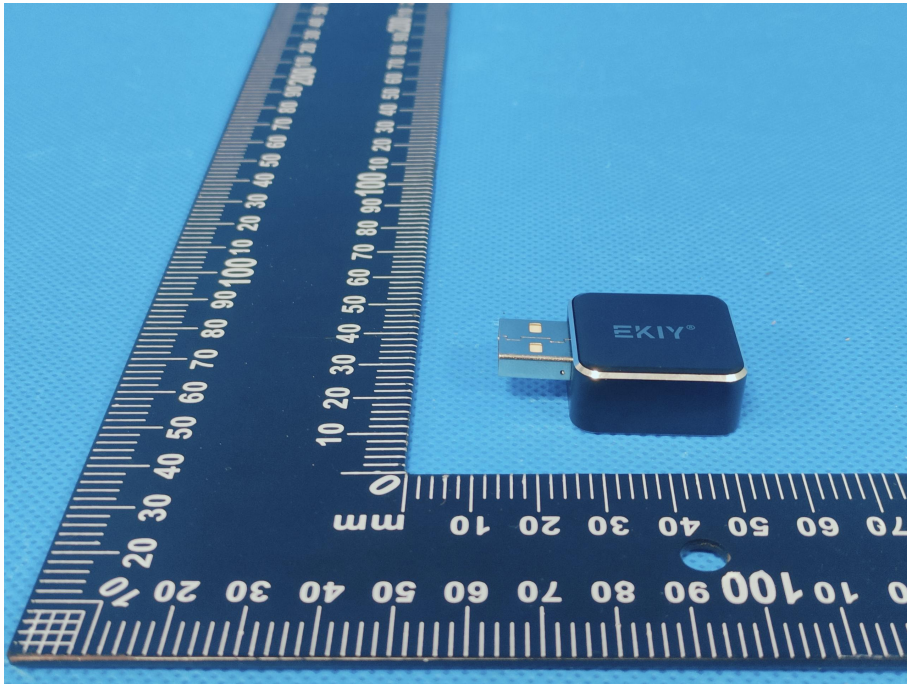

ZHONGHAN

FCC ID: 2BEET-DGSD201

EUT PHOTOS(External Photos)

ZHONGHAN

FCC ID: 2BEET-DGSD201

\*\*\*\*\* END OF REPORT \*\*\*\*\*