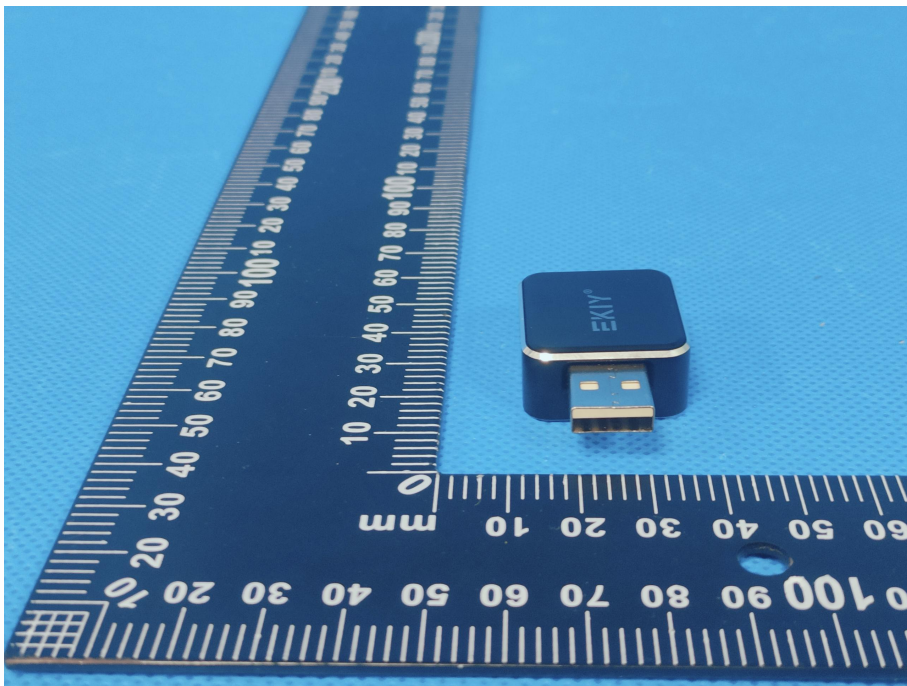

ZHONGHAN

FCC ID: 2BEET-DGSD201

EUT PHOTOS(External Photos)

ZHONGHAN

FCC ID: 2BEET-DGSD201

\*\*\*\*\* END OF REPORT \*\*\*\*\*