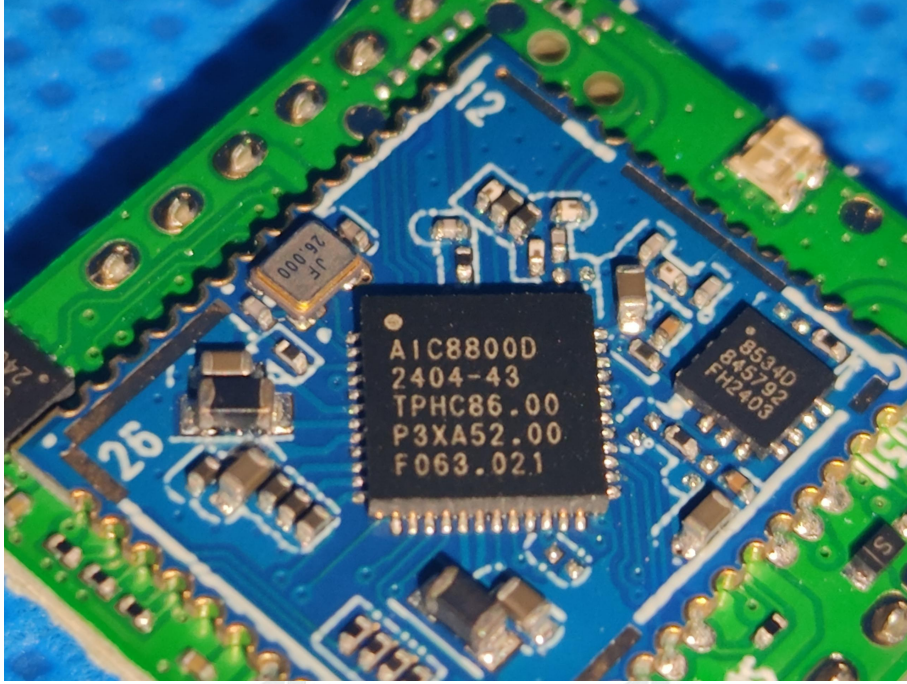

ZHONGHAN

FCC ID:2BEET-DGSD201

EUT PHOTOS(Internal Photos)

ZHONGHAN

FCC ID:2BEET-DGSD201

ZHONGHAN

FCC ID:2BEET-DGSD201

ZHONGHAN

FCC ID:2BEET-DGSD201

ZHONGHAN

FCC ID:2BEET-DGSD201

***** END OF REPORT *****