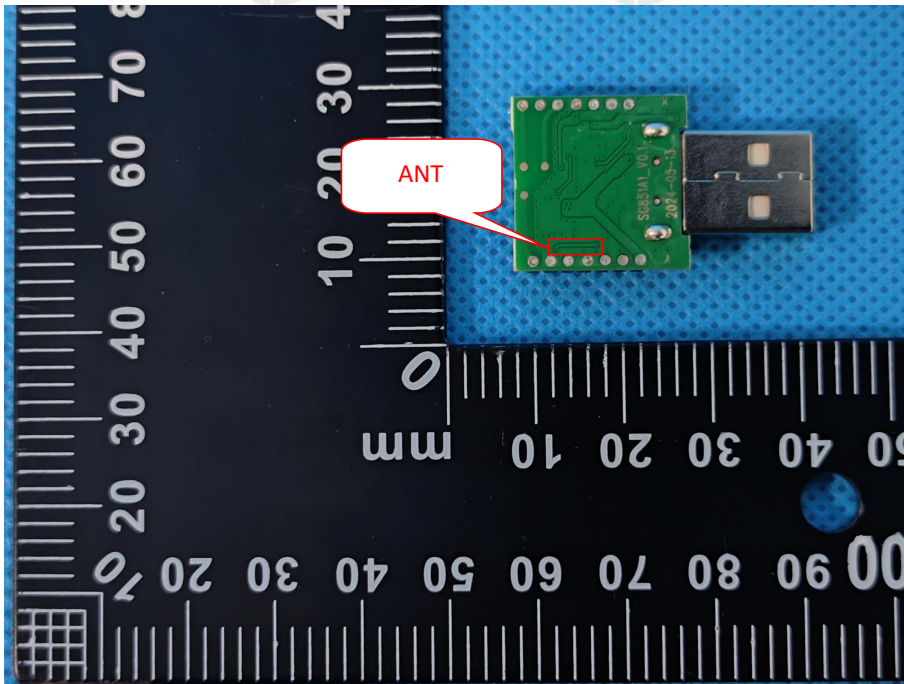

ZHONGHAN

FCC ID:2BEET-DGSD201

EUT PHOTOS(Internal Photos)

ZHONGHAN

FCC ID:2BEET-DGSD201

ZHONGHAN

FCC ID:2BEET-DGSD201

ZHONGHAN

FCC ID:2BEET-DGSD201

ZHONGHAN

FCC ID:2BEET-DGSD201

***** END OF REPORT *****