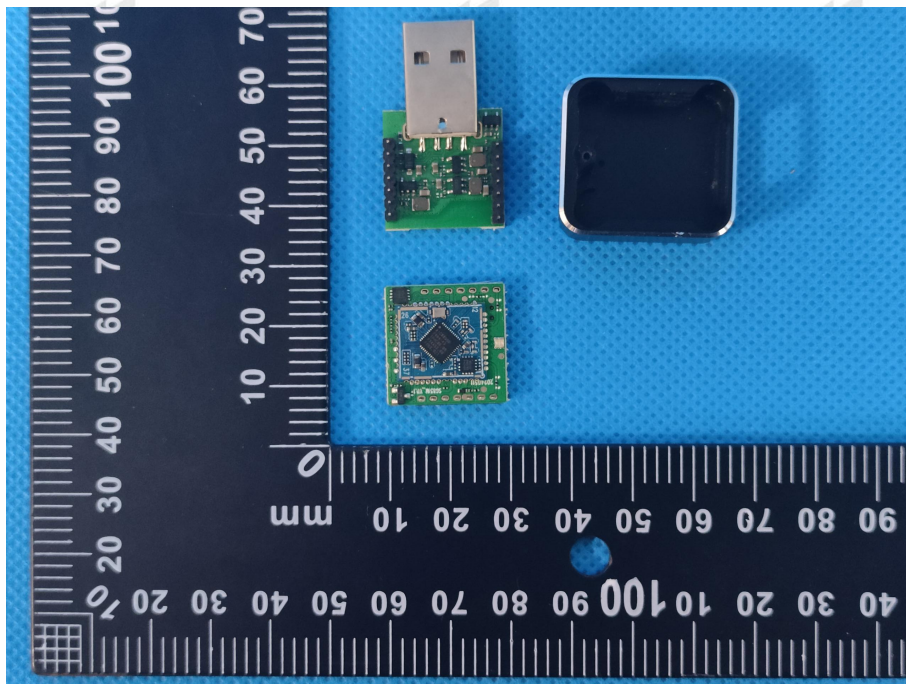

ZHONGHAN

FCC ID:2BEET-DGSD201

EUT PHOTOS(Internal Photos)

ZHONGHAN

FCC ID:2BEET-DGSD201

ZHONGHAN

FCC ID:2BEET-DGSD201

ZHONGHAN