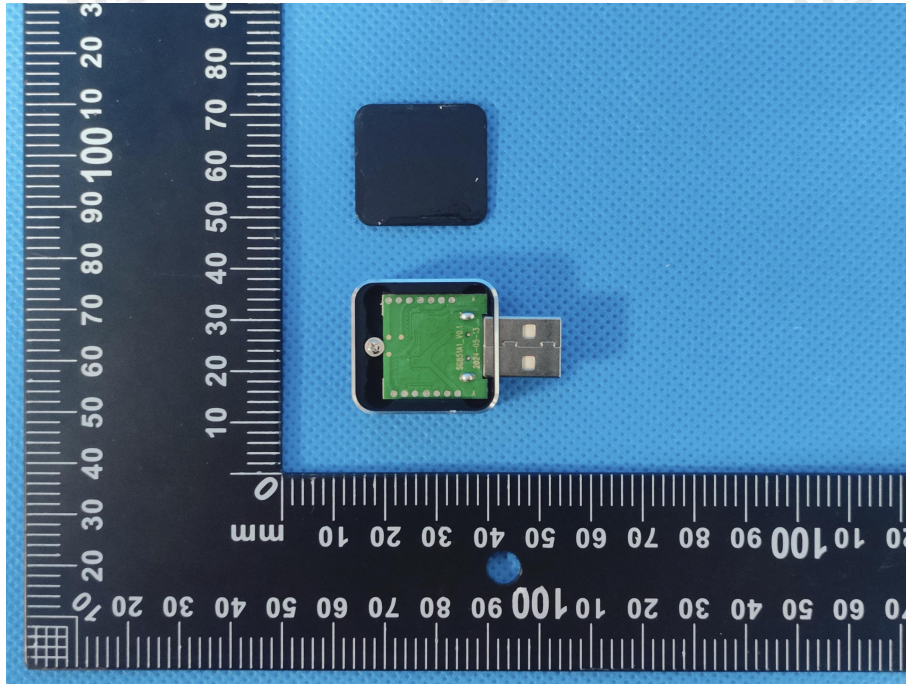

ZHONGHAN

FCC ID:2BEET-DGSD201

EUT PHOTOS(Internal Photos)

ZHONGHAN

FCC ID:2BEET-DGSD201

ZHONGHAN

FCC ID:2BEET-DGSD201

ZHONGHAN