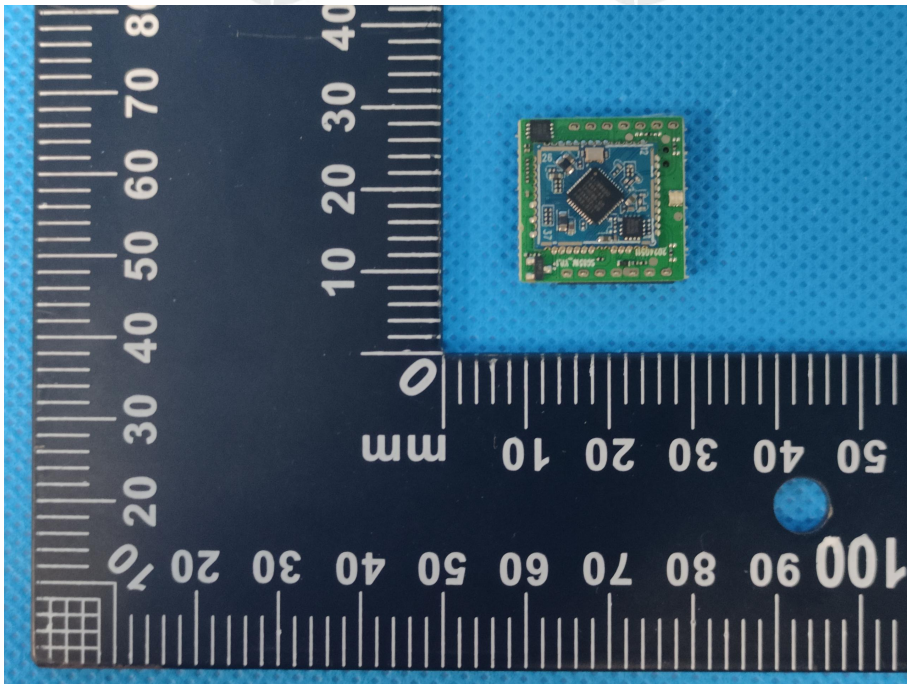

ZHONGHAN

FCC ID:2BEET-DGSD201

EUT PHOTOS(Internal Photos)

ZHONGHAN

FCC ID:2BEET-DGSD201

ZHONGHAN

FCC ID:2BEET-DGSD201

ZHONGHAN

FCC ID:2BEET-DGSD201

ZHONGHAN

FCC ID:2BEET-DGSD201

***** END OF REPORT *****