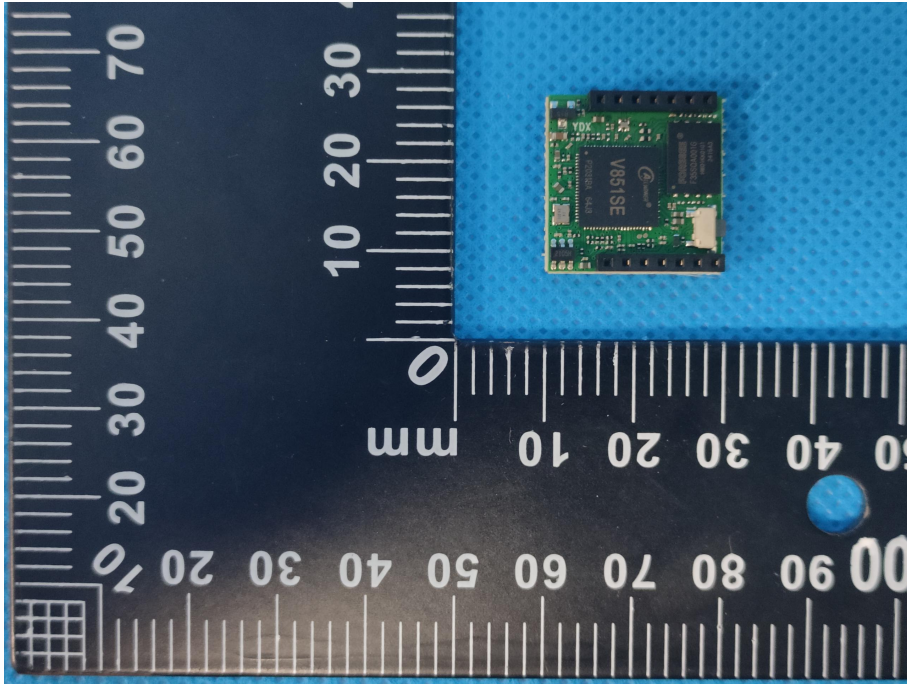

ZHONGHAN

FCC ID:2BEET-DGSD201

EUT PHOTOS(Internal Photos)

ZHONGHAN

FCC ID:2BEET-DGSD201

ZHONGHAN

FCC ID:2BEET-DGSD201

ZHONGHAN

FCC ID:2BEET-DGSD201

ZHONGHAN

FCC ID:2BEET-DGSD201

***** END OF REPORT *****