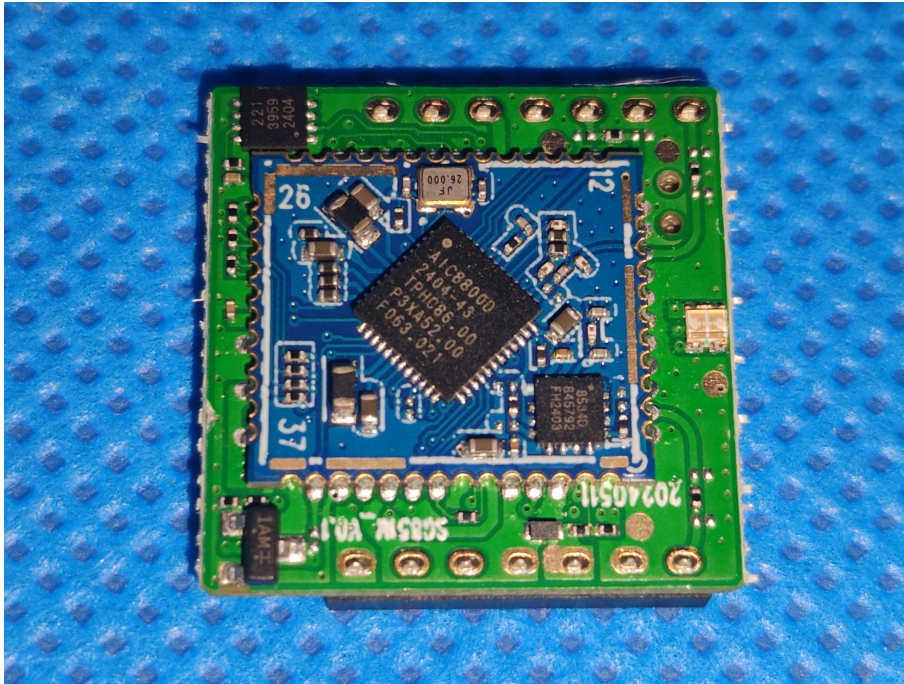

ZHONGHAN

FCC ID:2BEET-DGSD201

EUT PHOTOS(Internal Photos)

ZHONGHAN

FCC ID:2BEET-DGSD201

ZHONGHAN

FCC ID:2BEET-DGSD201

ZHONGHAN

FCC ID:2BEET-DGSD201

ZHONGHAN

FCC ID:2BEET-DGSD201

***** END OF REPORT *****