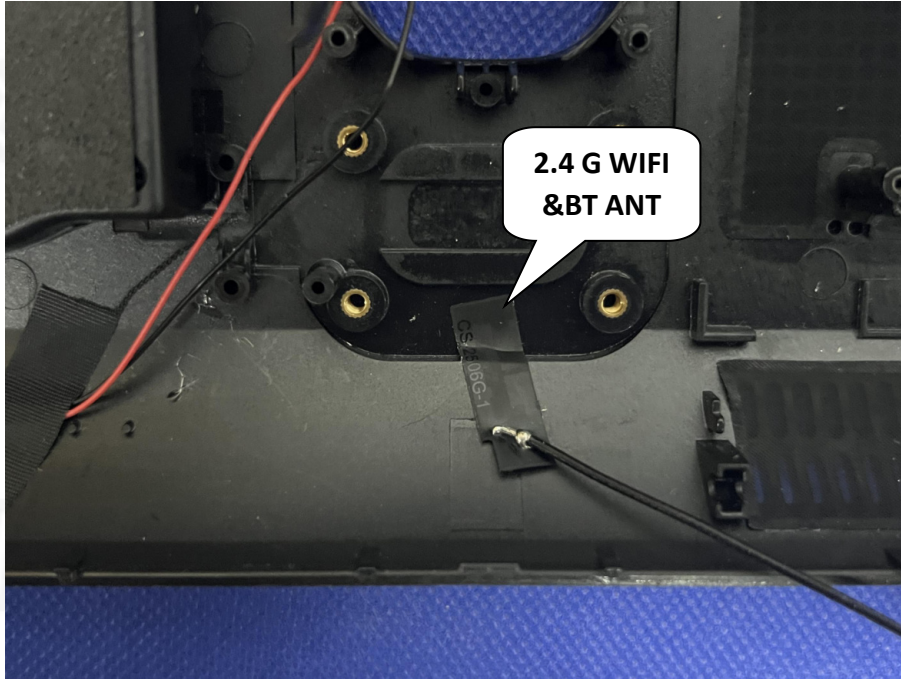

EUT PHOTO(Internal Photos)

Test Mode: H18

***** END OF REPORT *****