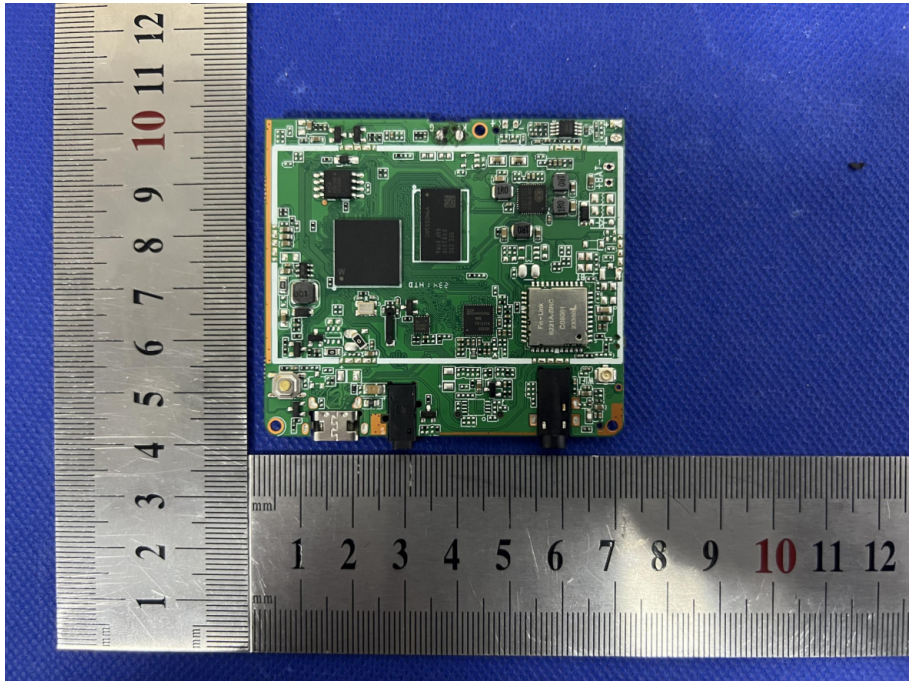

EUT PHOTO(Internal Photos)

Test Mode: H18

***** END OF REPORT *****