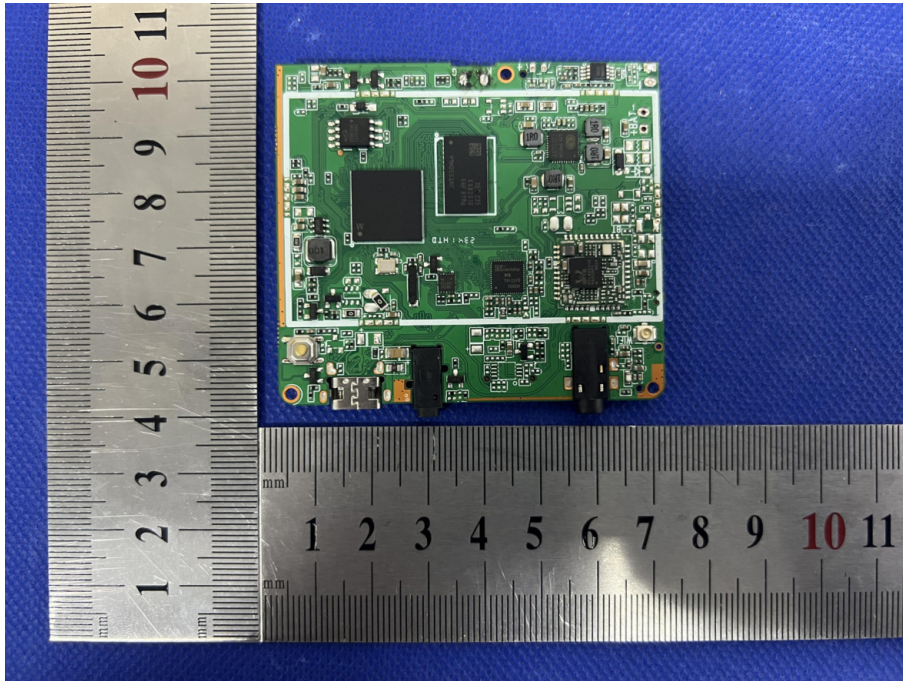

EUT PHOTO(Internal Photos)

Test Mode: H18

***** END OF REPORT *****