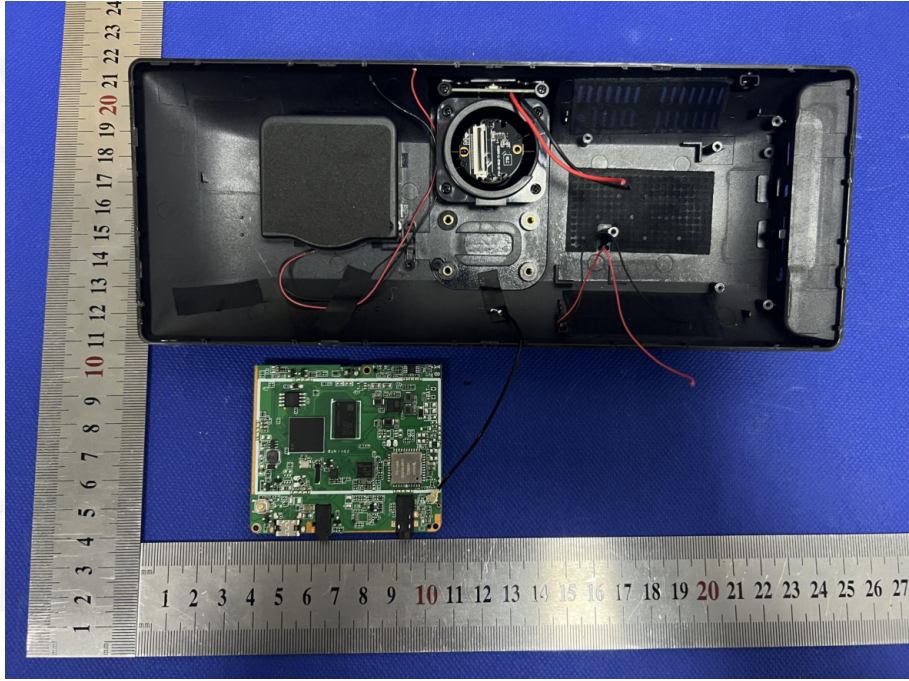

EUT PHOTO(Internal Photos)

Test Mode: H18

***** END OF REPORT *****