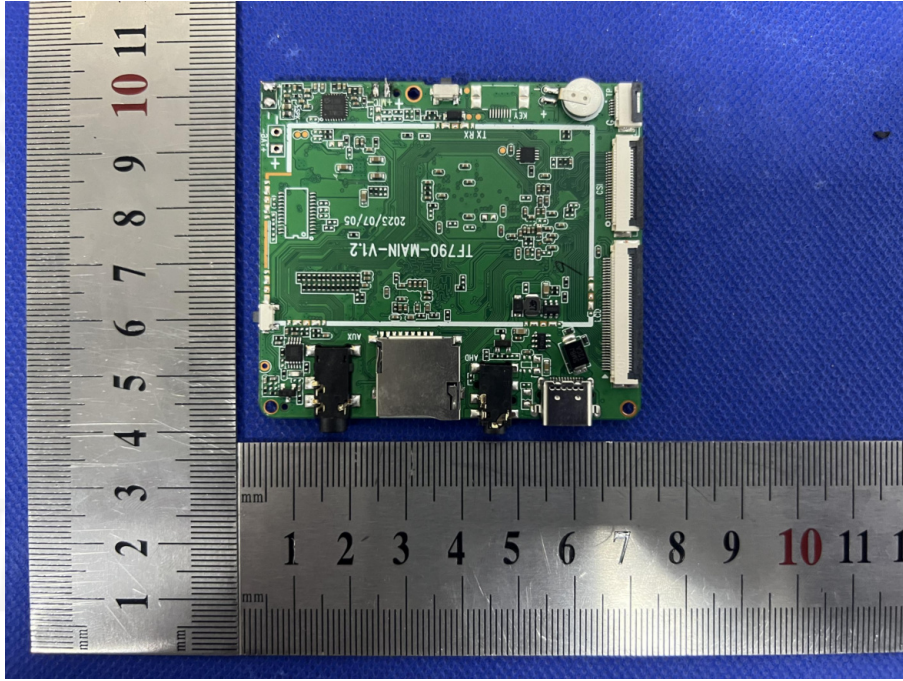

EUT PHOTO(Internal Photos)

Test Mode: H18

***** END OF REPORT *****