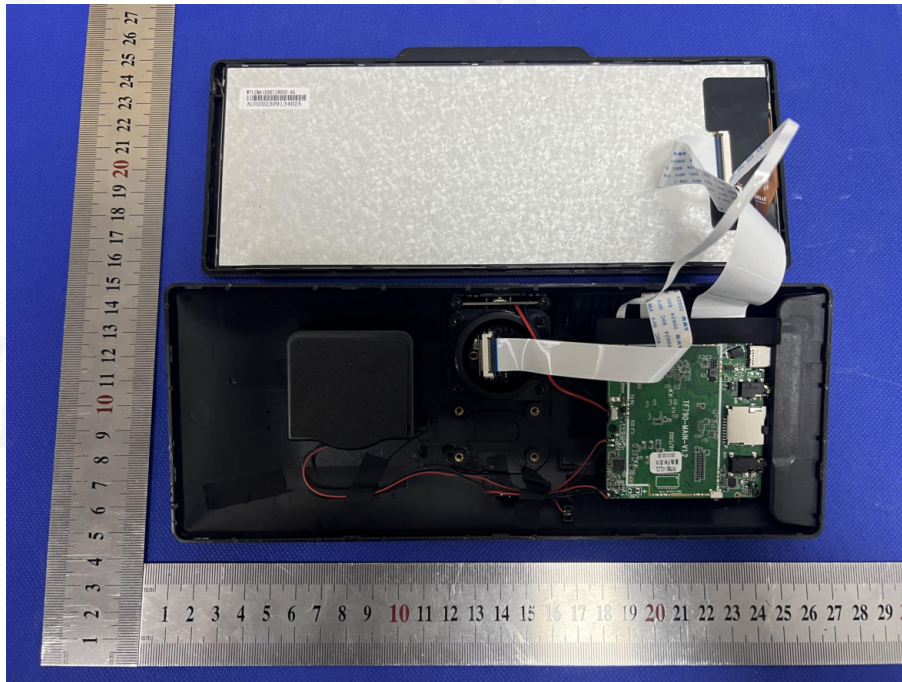

EUT PHOTO(Internal Photos)

Test Mode: H18

***** END OF REPORT *****