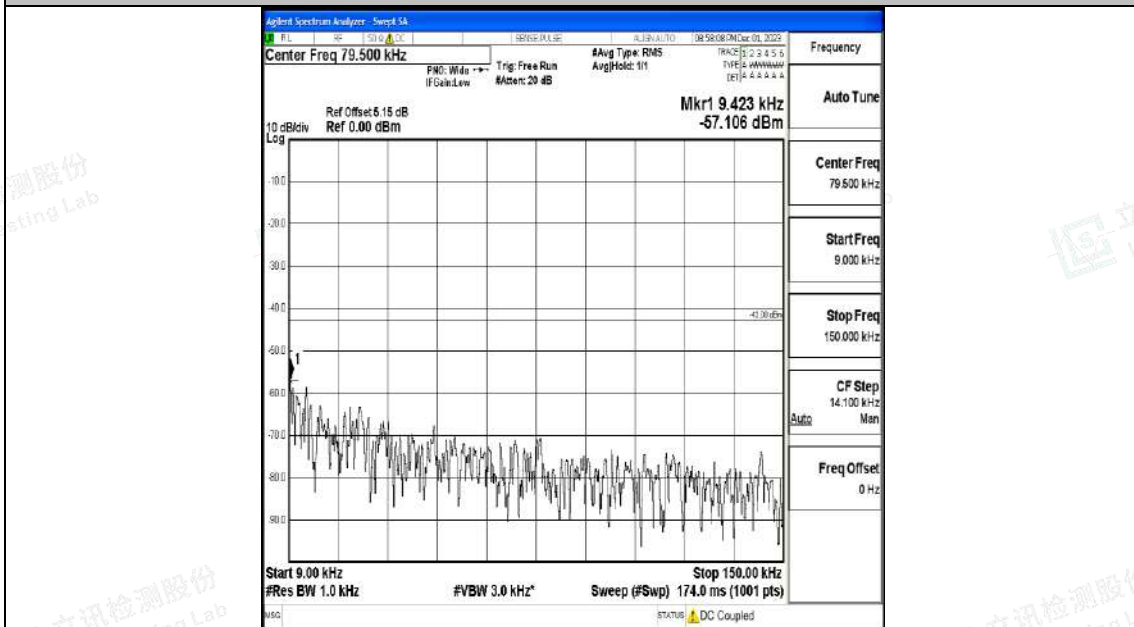

Band4_5MHz_QPSK_20175_1RB#0_0.009~0.15_0.009~0.15

Band4_5MHz_QPSK_20175_1RB#0_0.15~30_0.15~30

Band4_5MHz_QPSK_20175_1RB#0_30~1000_30~1000

Band4_5MHz_QPSK_20175_1RB#0_1000~3000_1000~3000

Band4_5MHz_QPSK_20175_1RB#0_3000~20000_3000~20000