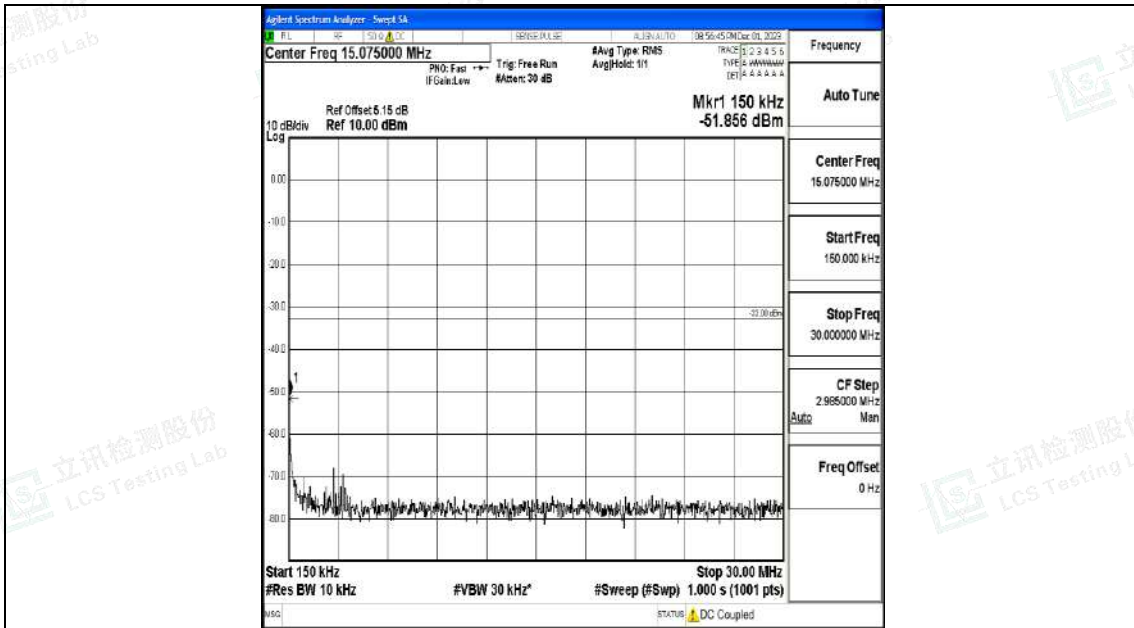

Band4_5MHz_16QAM_19975_1RB#0_0.009~0.15_0.009~0.15

Band4_5MHz_16QAM_19975_1RB#0_0.15~30_0.15~30