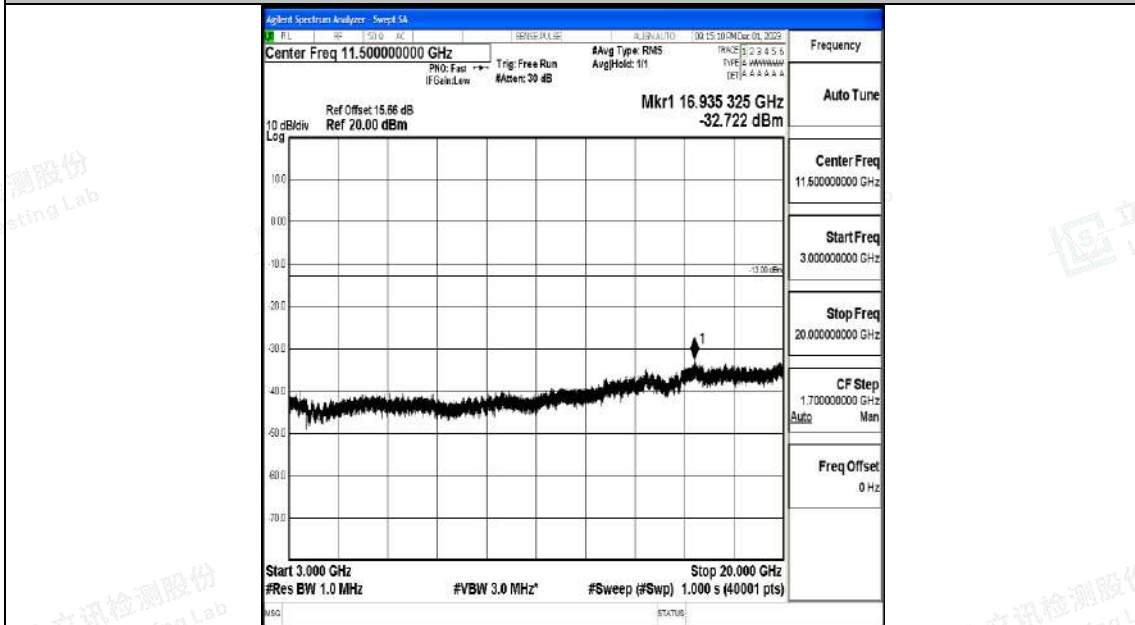

Band4_10MHz_16QAM_20000_1RB#0_0.009~0.15_0.009~0.15

Band4_10MHz_16QAM_20000_1RB#0_0.15~30_0.15~30

Band4_10MHz_16QAM_20000_1RB#0_30~1000_30~1000

Band4_10MHz_16QAM_20000_1RB#0_1000~3000_1000~3000

Band4_10MHz_16QAM_20000_1RB#0_3000~20000_3000~20000