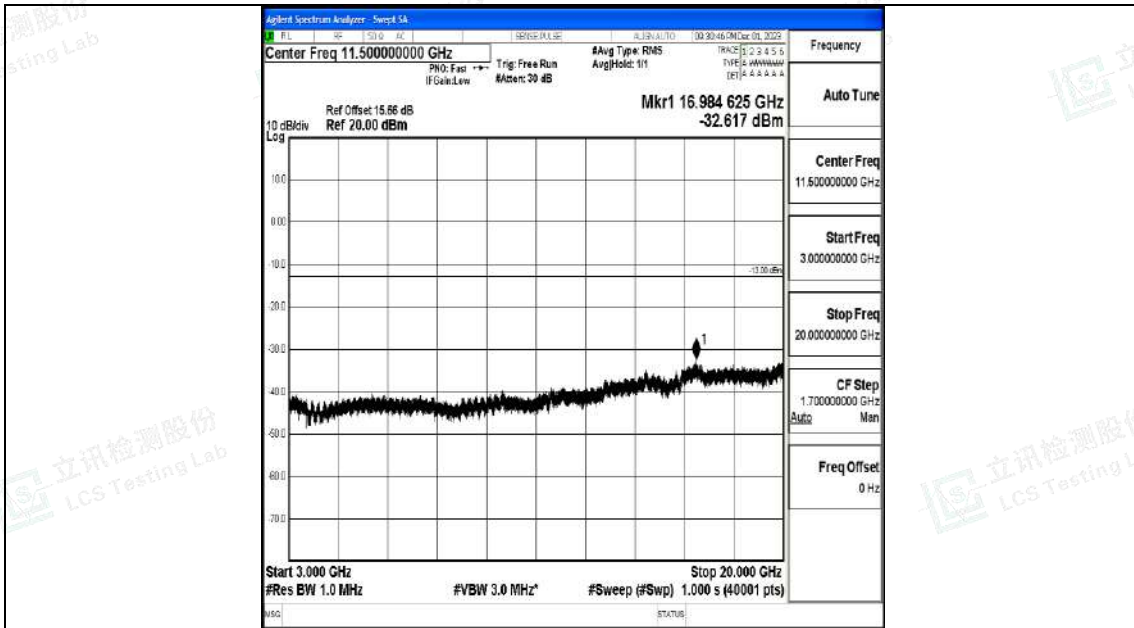

Band4_15MHz_QPSK_20175_1RB#0_0.009~0.15_0.009~0.15

Band4_15MHz_QPSK_20175_1RB#0_0.15~30_0.15~30

Band4_15MHz_QPSK_20175_1RB#0_30~1000_30~1000

Band4_15MHz_QPSK_20175_1RB#0_1000~3000_1000~3000

Band4_15MHz_QPSK_20175_1RB#0_3000~20000_3000~20000