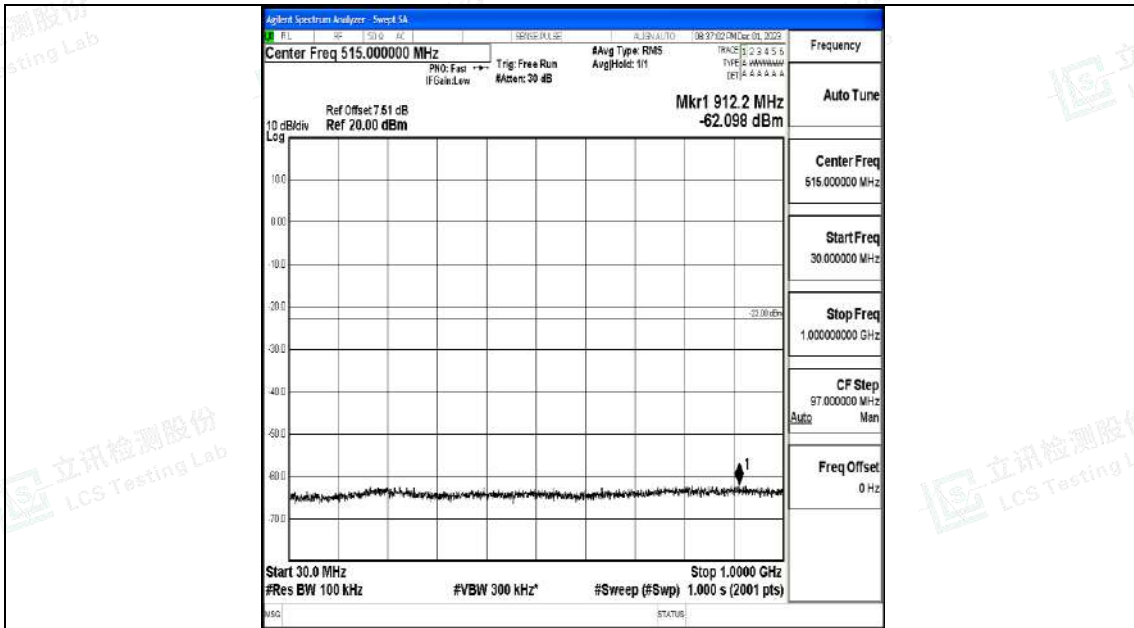

Band4_3MHz_QPSK_19965_1RB#0_0.009~0.15_0.009~0.15

Band4_3MHz_QPSK_19965_1RB#0_0.15~30_0.15~30

Band4_3MHz_QPSK_19965_1RB#0_30~1000_30~1000

Band4_3MHz_QPSK_19965_1RB#0_1000~3000_1000~3000

Band4_3MHz_QPSK_19965_1RB#0_3000~20000_3000~20000