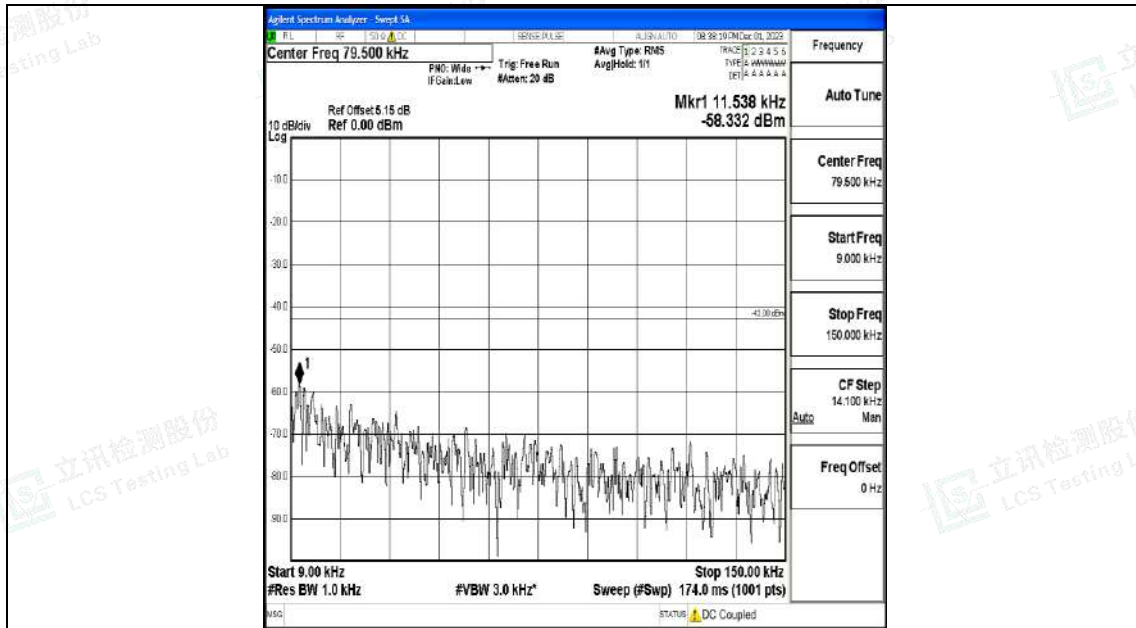

Band4_3MHz_16QAM_19965_1RB#0_3000~20000_3000~20000

Band4_3MHz_QPSK_20175_1RB#0_0.009~0.15_0.009~0.15