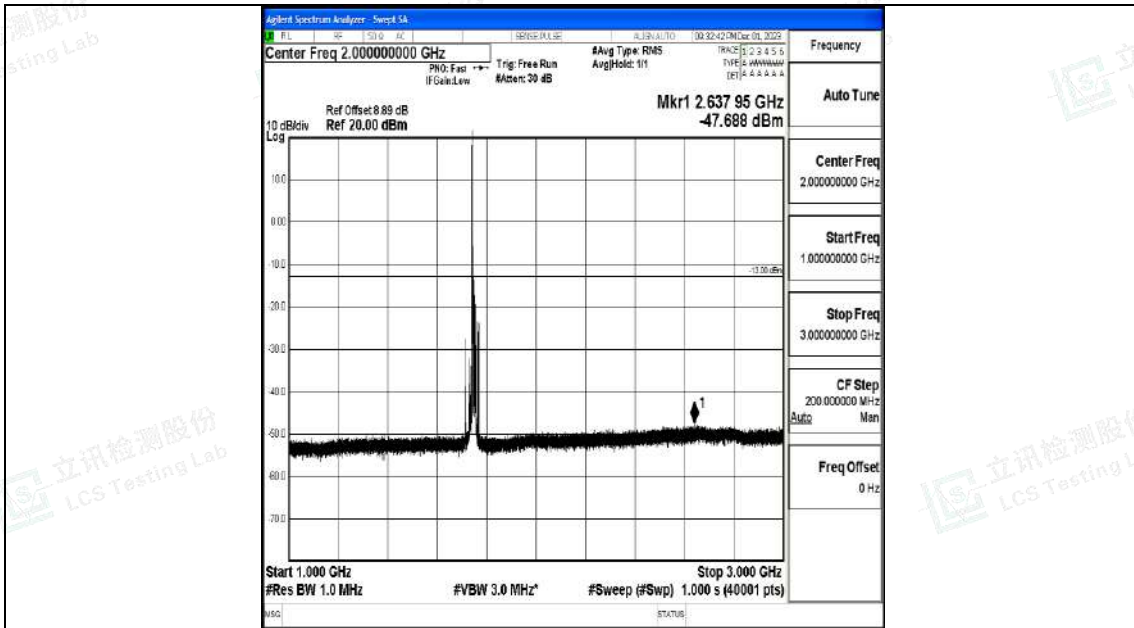

Band4_15MHz_16QAM_20325_1RB#0_0.009~0.15_0.009~0.15

Band4_15MHz_16QAM_20325_1RB#0_0.15~30_0.15~30

Band4_15MHz_16QAM_20325_1RB#0_30~1000_30~1000

Band4_15MHz_16QAM_20325_1RB#0_1000~3000_1000~3000

Band4_15MHz_16QAM_20325_1RB#0_3000~20000_3000~20000