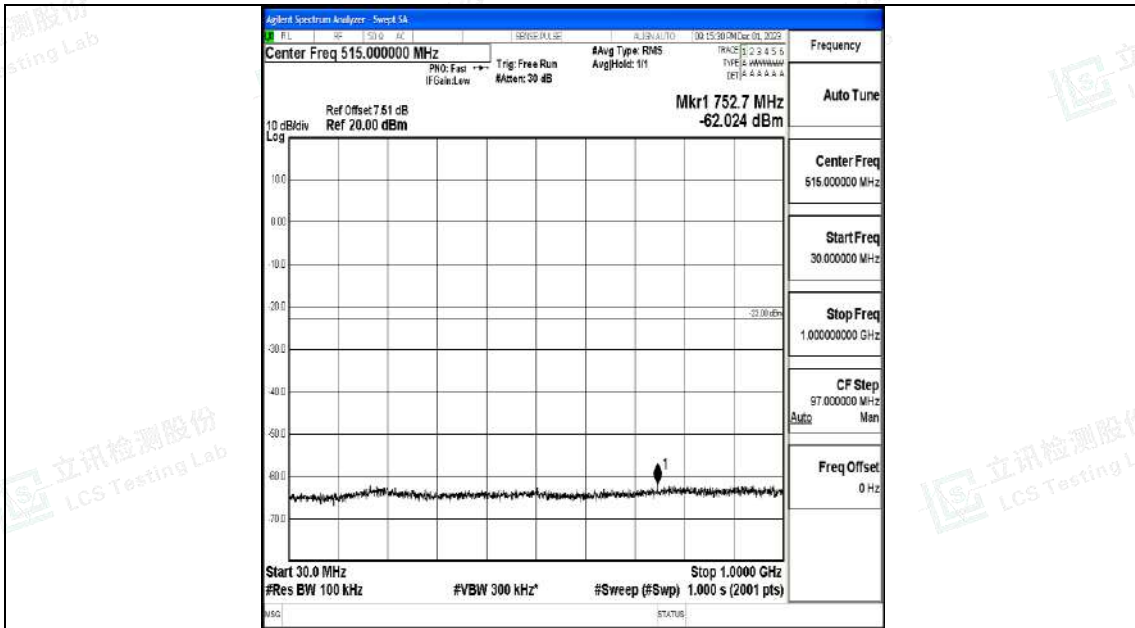

Band4_10MHz_QPSK_20175_1RB#0_0.15~30_0.15~30

Band4_10MHz_QPSK_20175_1RB#0_30~1000_30~1000