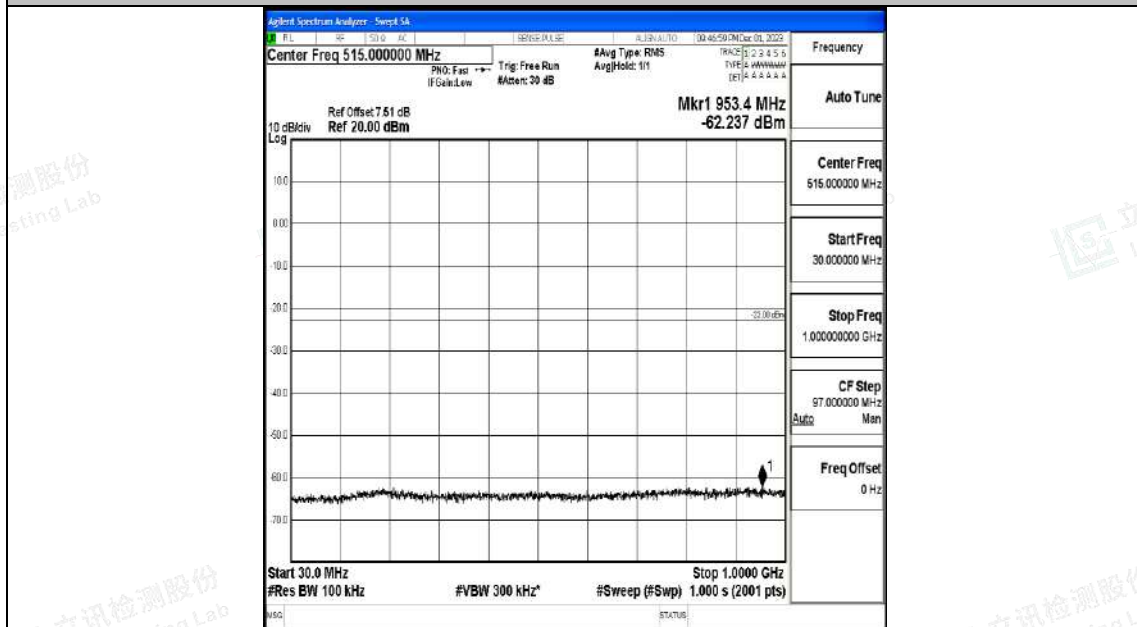

Band4_20MHz_16QAM_20300_1RB#0_0.15~30_0.15~30

Band4_20MHz_16QAM_20300_1RB#0_30~1000_30~1000