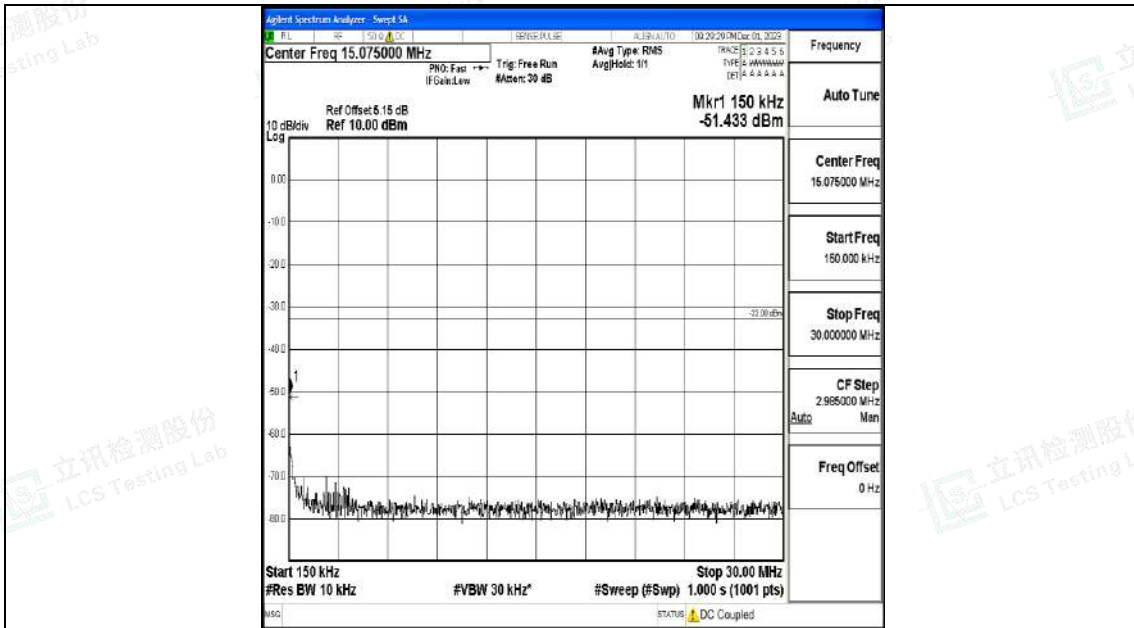

Band4_15MHz_16QAM_20025_1RB#0_0.009~0.15_0.009~0.15

Band4_15MHz_16QAM_2025_1RB#0_0.15~30_0.15~30