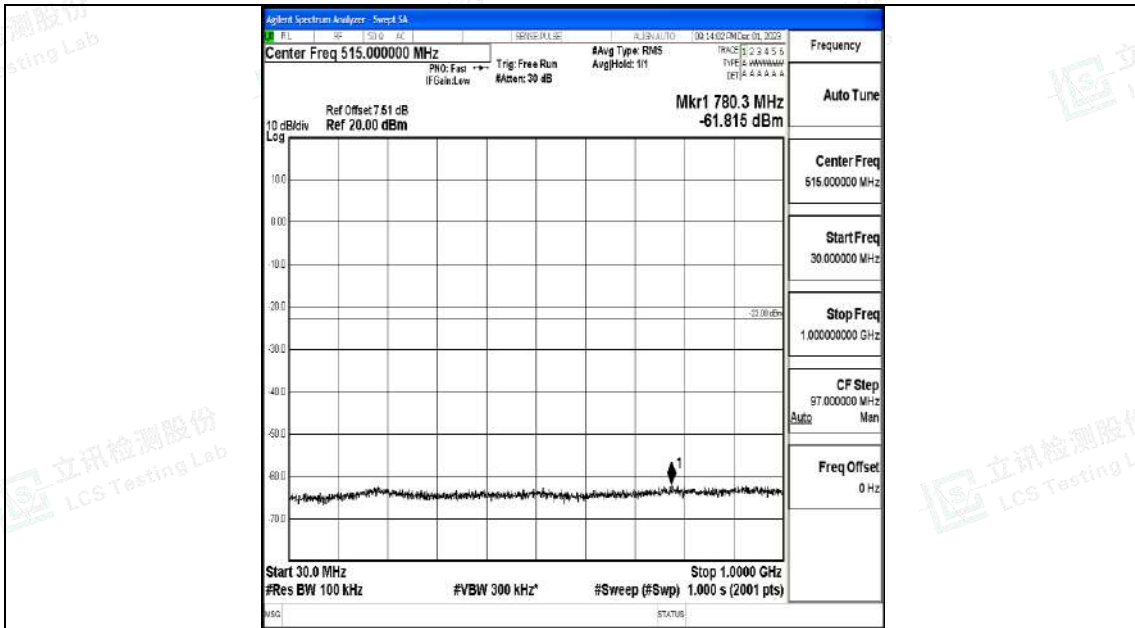

Band4_10MHz_QPSK_20000_1RB#0_0.15~30_0.15~30

Band4_10MHz_QPSK_20000_1RB#0_30~1000_30~1000