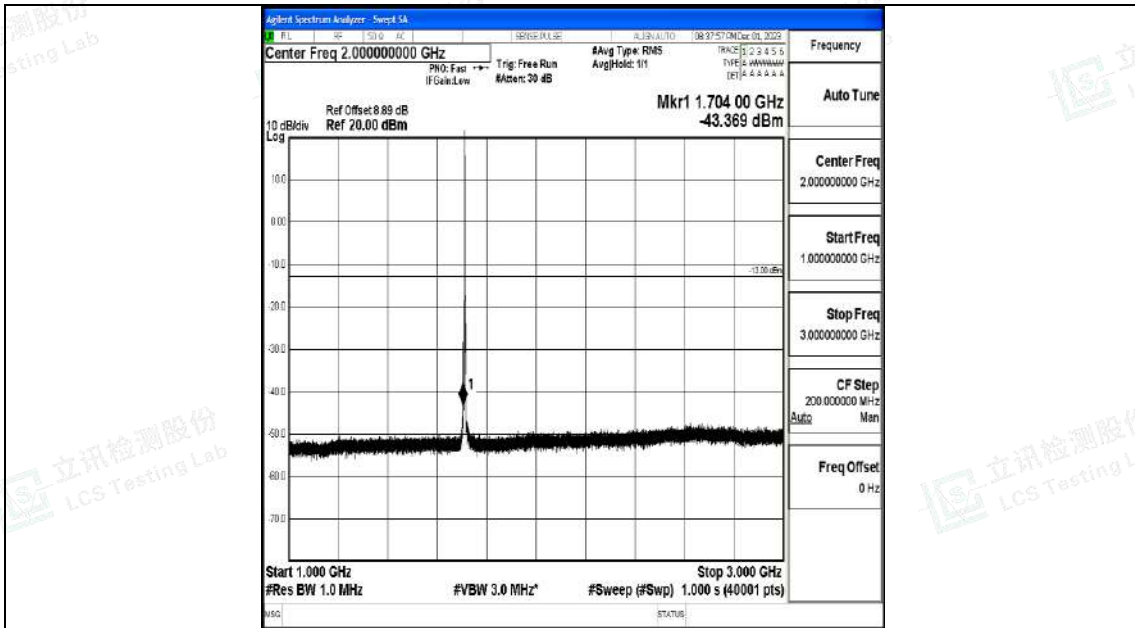

Band4_3MHz_16QAM_19965_1RB#0_0.009~0.15_0.009~0.15

Band4_3MHz_16QAM_19965_1RB#0_0.15~30_0.15~30

Band4_3MHz_16QAM_19965_1RB#0_30~1000_30~1000

Band4_3MHz_16QAM_19965_1RB#0_1000~3000_1000~3000

Band4_3MHz_16QAM_19965_1RB#0_3000~20000_3000~20000