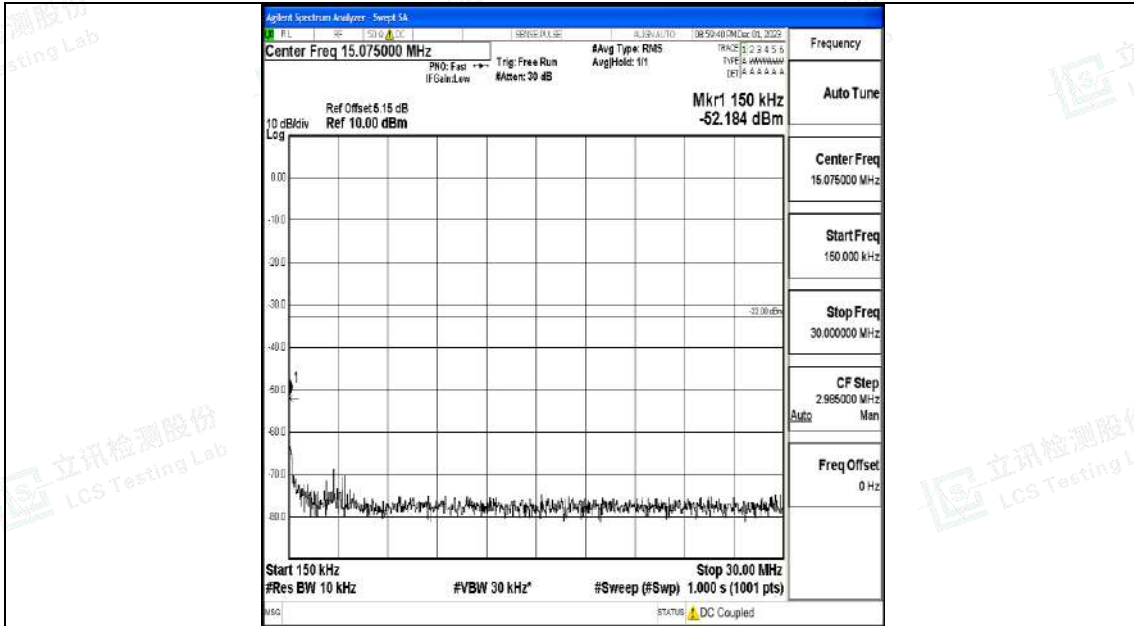

Band4_5MHz_16QAM_20375_1RB#0_0.009~0.15_0.009~0.15

Band4_5MHz_16QAM_20375_1RB#0_0.15~30_0.15~30