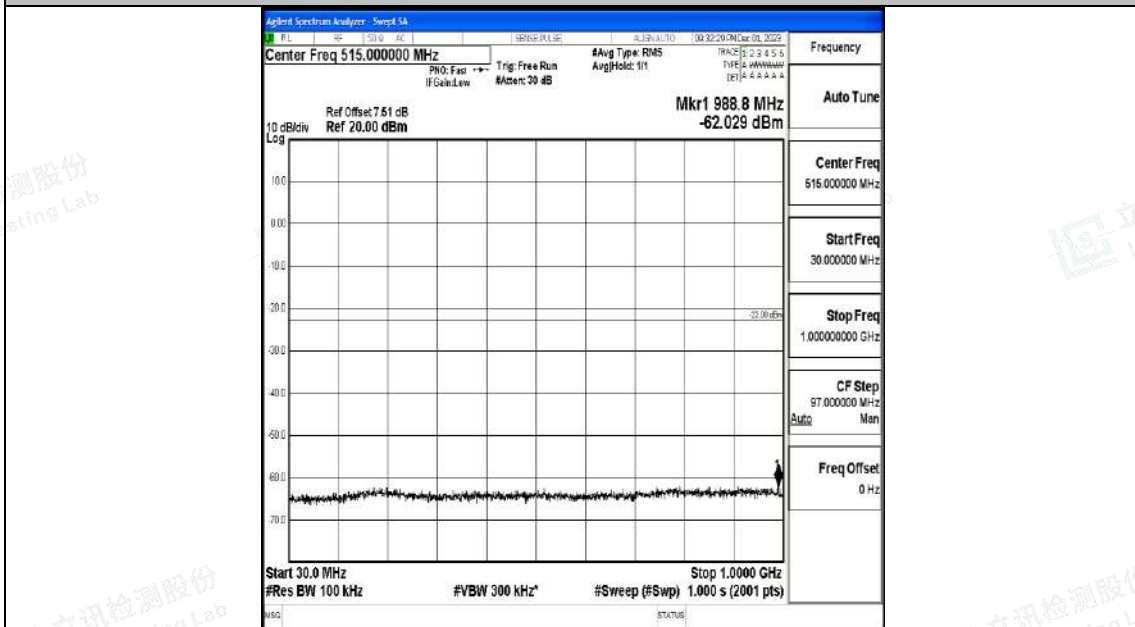

Band4_15MHz_16QAM_20325_1RB#0_0.15~30_0.15~30

Band4_15MHz_16QAM_20325_1RB#0_30~1000_30~1000