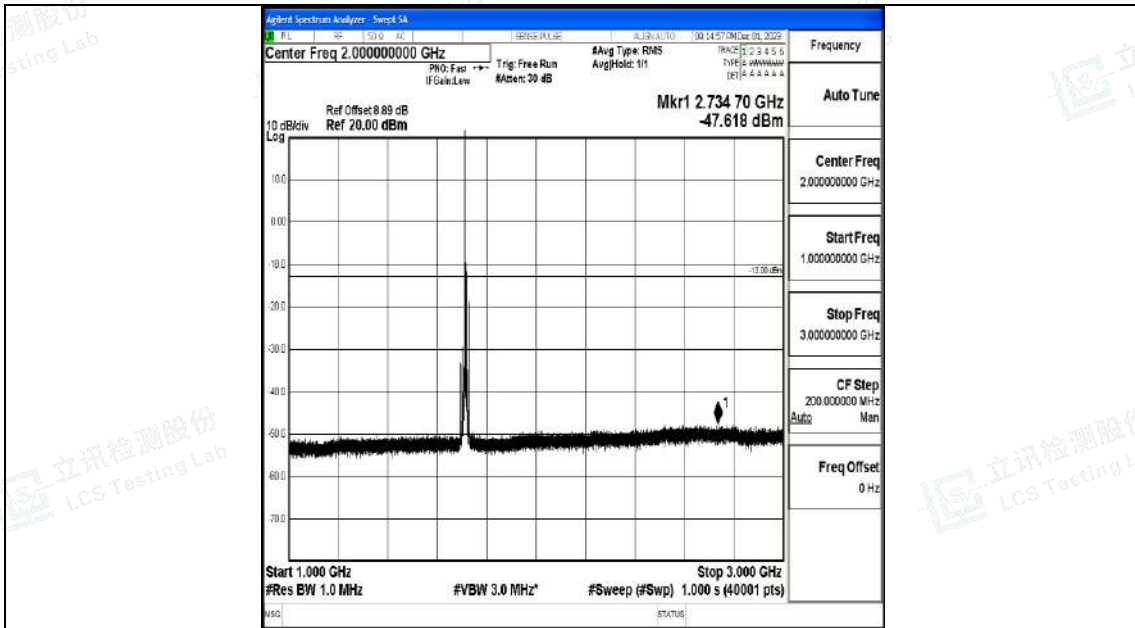

Band4_10MHz_16QAM_20000_1RB#0_0.009~0.15_0.009~0.15

Band4_10MHz_16QAM_20000_1RB#0_0.15~30_0.15~30

Band4_10MHz_16QAM_20000_1RB#0_30~1000_30~1000

Band4_10MHz_16QAM_20000_1RB#0_1000~3000_1000~3000

Band4_10MHz_16QAM_20000_1RB#0_3000~20000_3000~20000