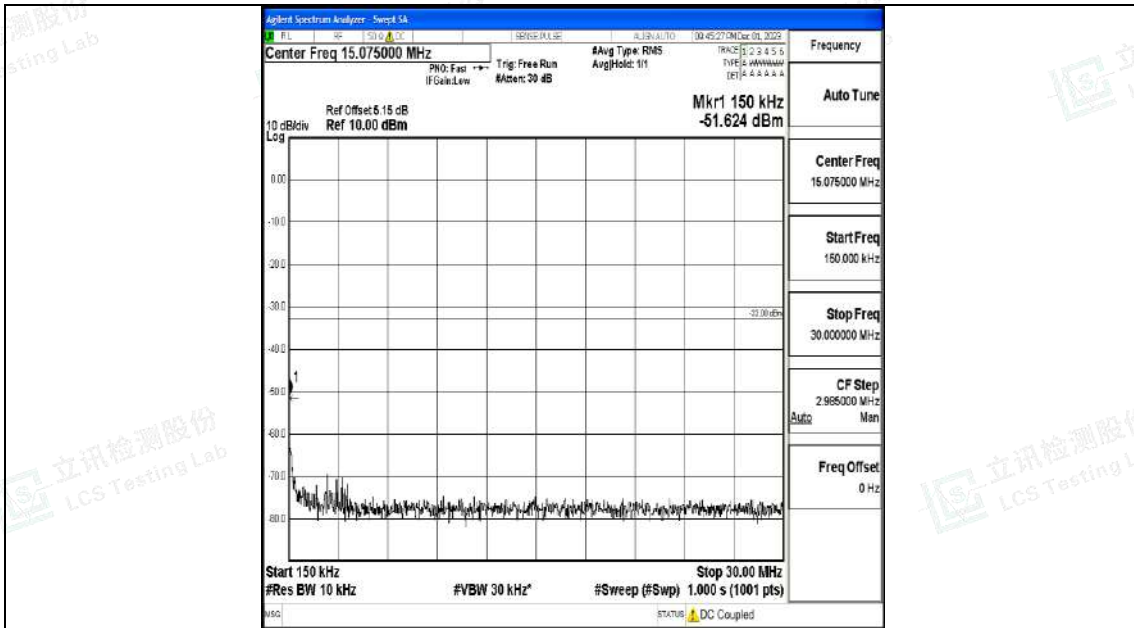

Band4_20MHz_16QAM_20175_1RB#0_0.009~0.15_0.009~0.15

Band4_20MHz_16QAM_20175_1RB#0_0.15~30_0.15~30