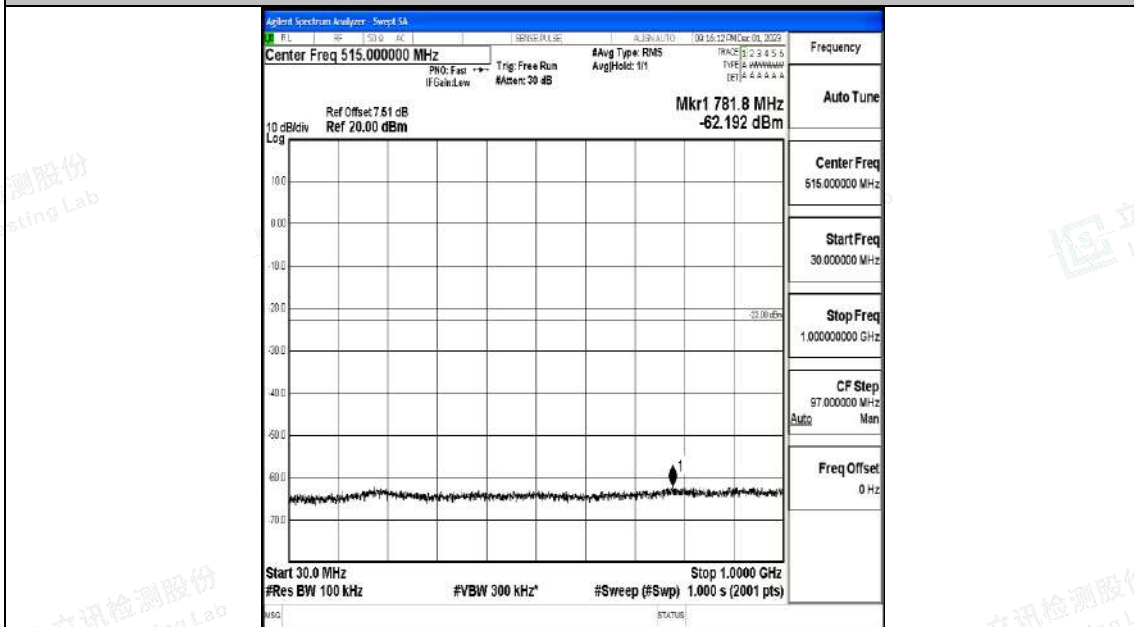

Band4_10MHz_16QAM_20175_1RB#0_0.15~30_0.15~30

Band4_10MHz_16QAM_20175_1RB#0_30~1000_30~1000