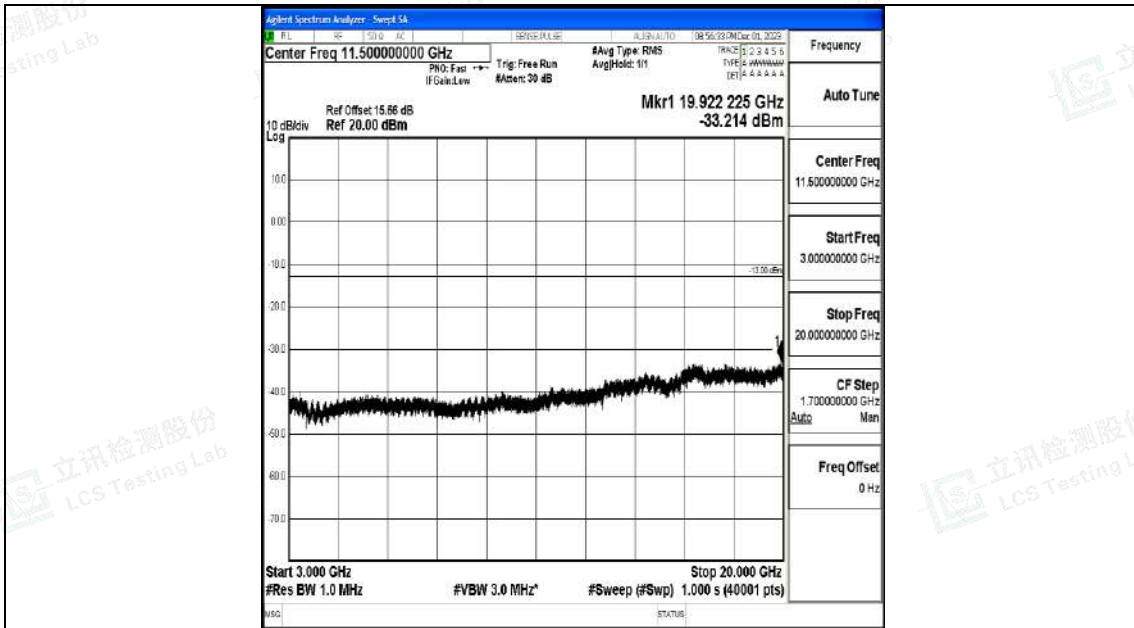

Band4_5MHz_QPSK_19975_1RB#0_0.009~0.15_0.009~0.15

Band4_5MHz_QPSK_19975_1RB#0_0.15~30_0.15~30

Band4_5MHz_QPSK_19975_1RB#0_30~1000_30~1000

Band4_5MHz_QPSK_19975_1RB#0_1000~3000_1000~3000

Band4_5MHz_QPSK_19975_1RB#0_3000~20000_3000~20000