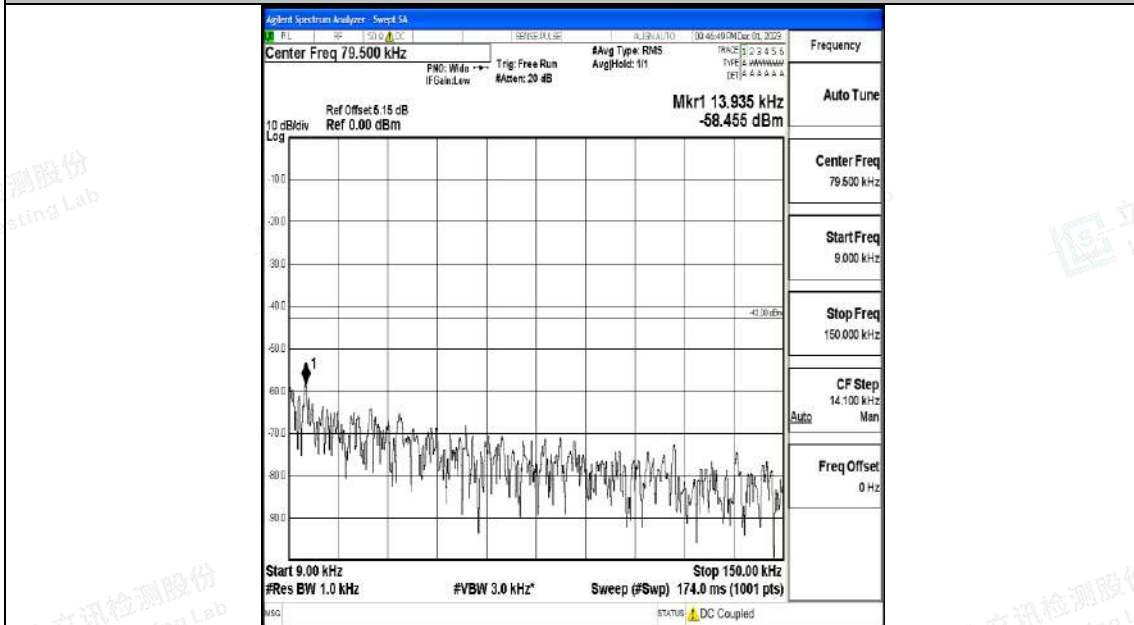

Band4_20MHz_QPSK_20300_1RB#0_0.009~0.15_0.009~0.15

Band4_20MHz_QPSK_20300_1RB#0_0.15~30_0.15~30

Band4_20MHz_QPSK_20300_1RB#0_30~1000_30~1000

Band4_20MHz_QPSK_20300_1RB#0_1000~3000_1000~3000

Band4_20MHz_QPSK_20300_1RB#0_3000~20000_3000~20000