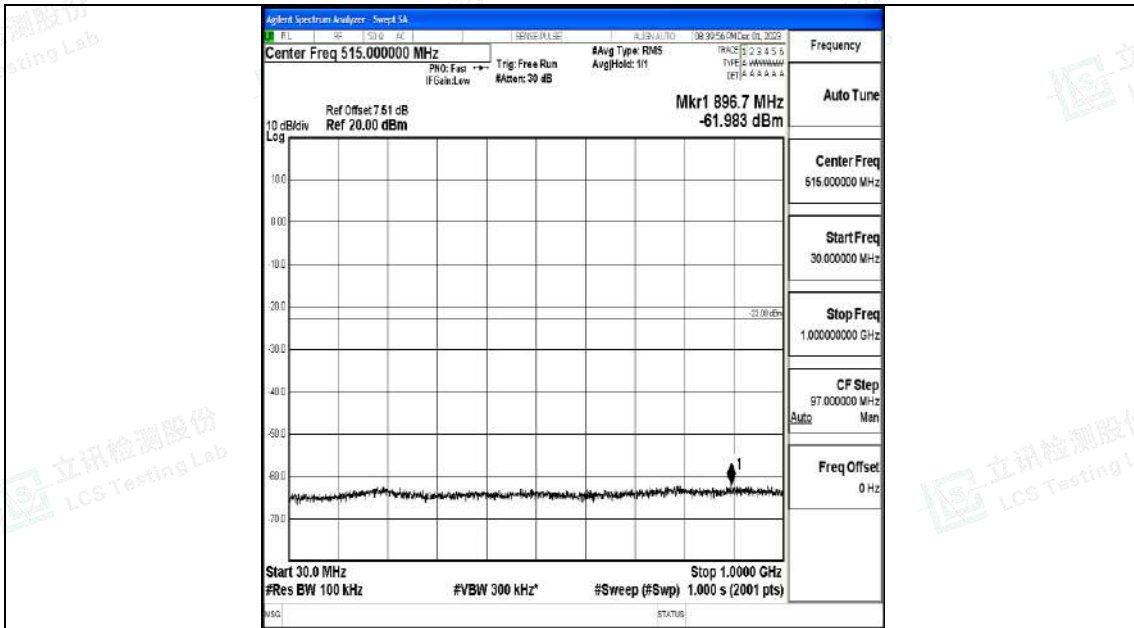

Band4_3MHz_QPSK_20385_1RB#0_0.009~0.15_0.009~0.15

Band4_3MHz_QPSK_20385_1RB#0_0.15~30_0.15~30

Band4_3MHz_QPSK_20385_1RB#0_30~1000_30~1000

Band4_3MHz_QPSK_20385_1RB#0_1000~3000_1000~3000

Band4_3MHz_QPSK_20385_1RB#0_3000~20000_3000~20000