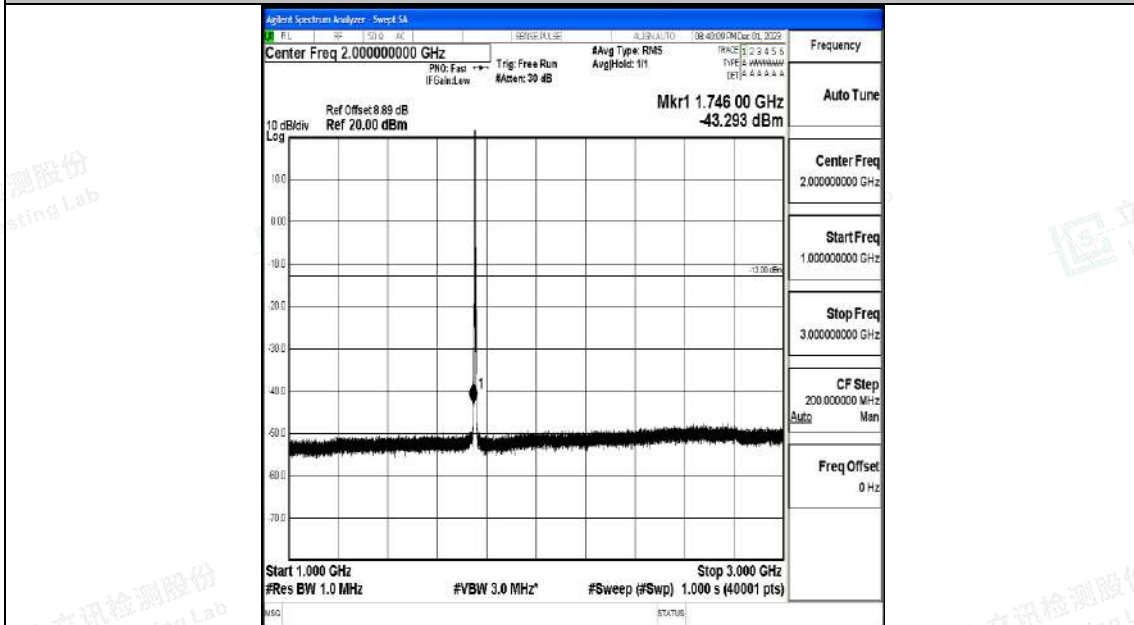

Band4_3MHz_QPSK_20385_1RB#0_0.009~0.15_0.009~0.15

Band4_3MHz_QPSK_20385_1RB#0_0.15~30_0.15~30

Band4_3MHz_QPSK_20385_1RB#0_30~1000_30~1000

Band4_3MHz_QPSK_20385_1RB#0_1000~3000_1000~3000

Band4_3MHz_QPSK_20385_1RB#0_3000~20000_3000~20000