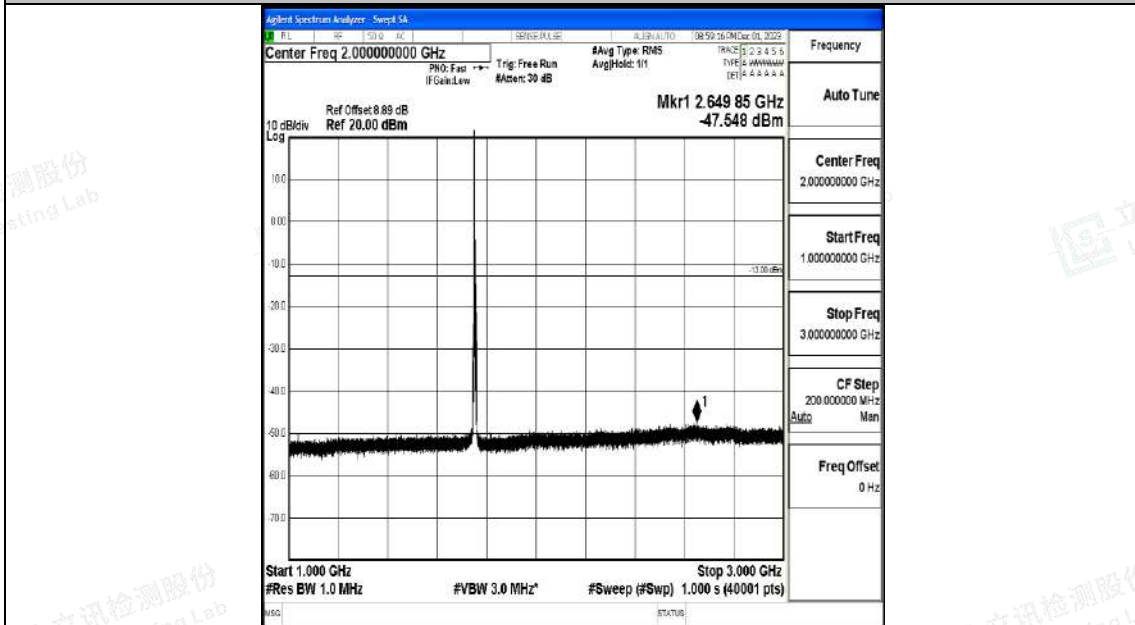

Band4_5MHz_QPSK_20375_1RB#0_0.009~0.15_0.009~0.15

Band4_5MHz_QPSK_20375_1RB#0_0.15~30_0.15~30

Band4_5MHz_QPSK_20375_1RB#0_30~1000_30~1000

Band4_5MHz_QPSK_20375_1RB#0_1000~3000_1000~3000

Band4_5MHz_QPSK_20375_1RB#0_3000~20000_3000~20000