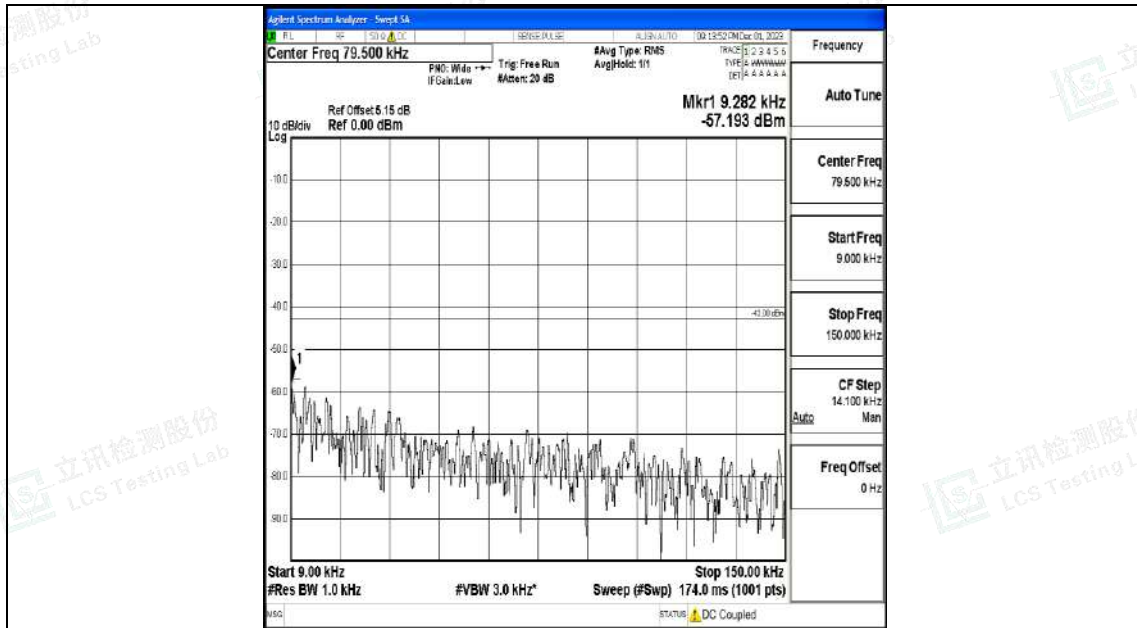

Band4_5MHz_16QAM_20375_1RB#0_0.009~0.15_0.009~0.15

Band4_5MHz_16QAM_20375_1RB#0_0.15~30_0.15~30

Band4_5MHz_16QAM_20375_1RB#0_30~1000_30~1000

Band4_5MHz_16QAM_20375_1RB#0_1000~3000_1000~3000

Band4_5MHz_16QAM_20375_1RB#0_3000~20000_3000~20000