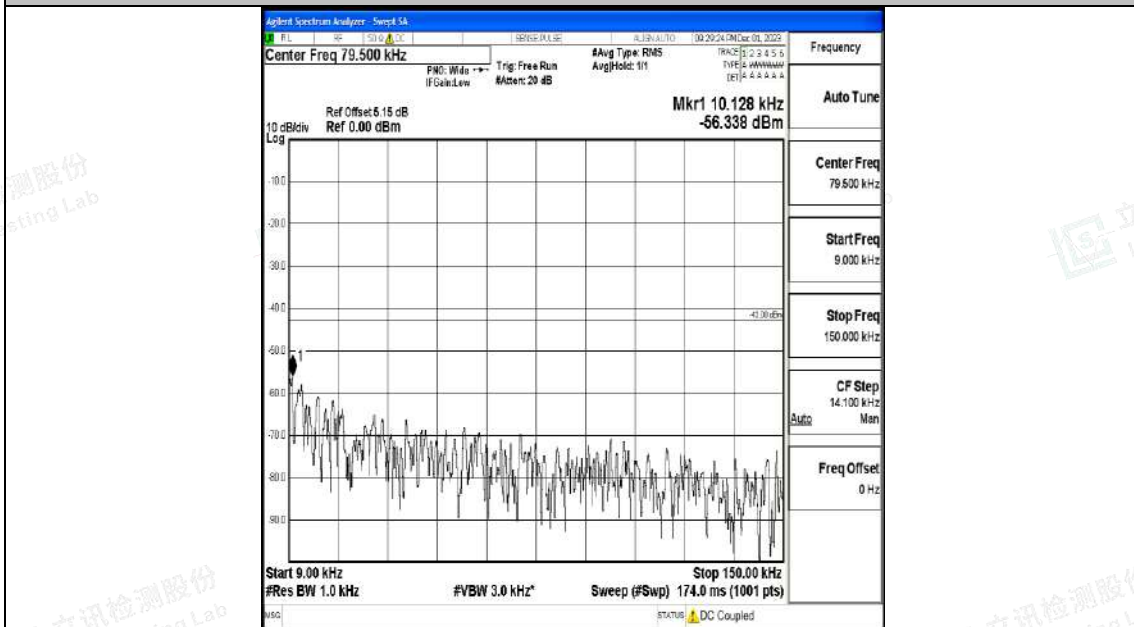

Band4_15MHz_QPSK_20025_1RB#0_0.009~0.15_0.009~0.15

Band4_15MHz_QPSK_20025_1RB#0_0.15~30_0.15~30

Band4_15MHz_QPSK_2025_1RB#0_30~1000_30~1000

Band4_15MHz_QPSK_2025_1RB#0_1000~3000_1000~3000

Band4_15MHz_QPSK_20025_1RB#0_3000~20000_3000~20000