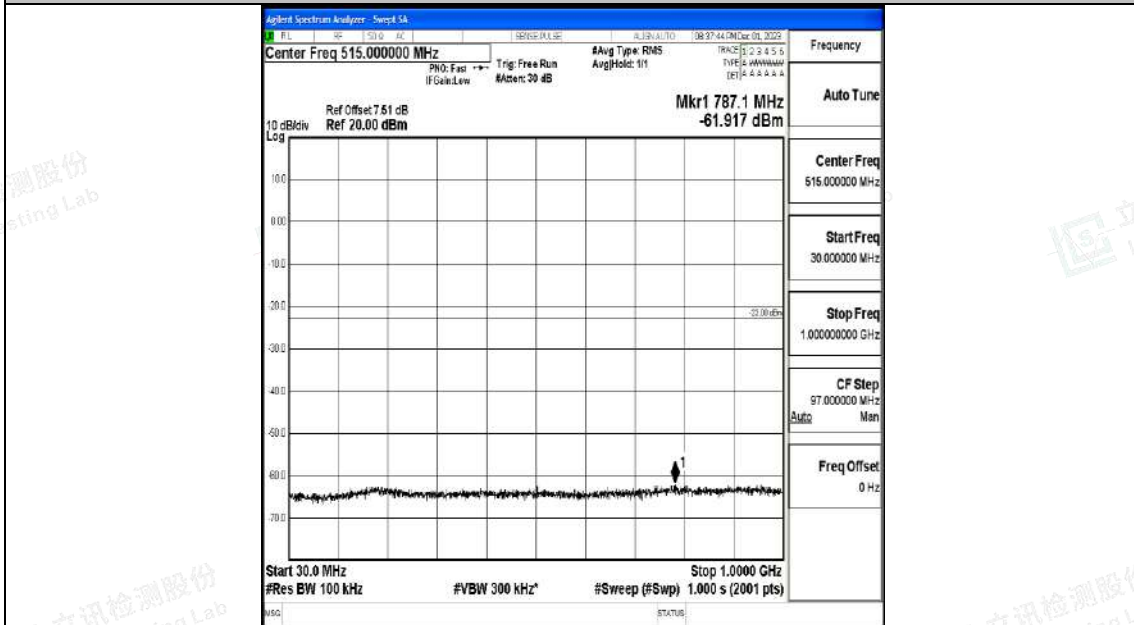

Band4_3MHz_16QAM_19965_1RB#0_0.15~30_0.15~30

Band4_3MHz_16QAM_19965_1RB#0_30~1000_30~1000