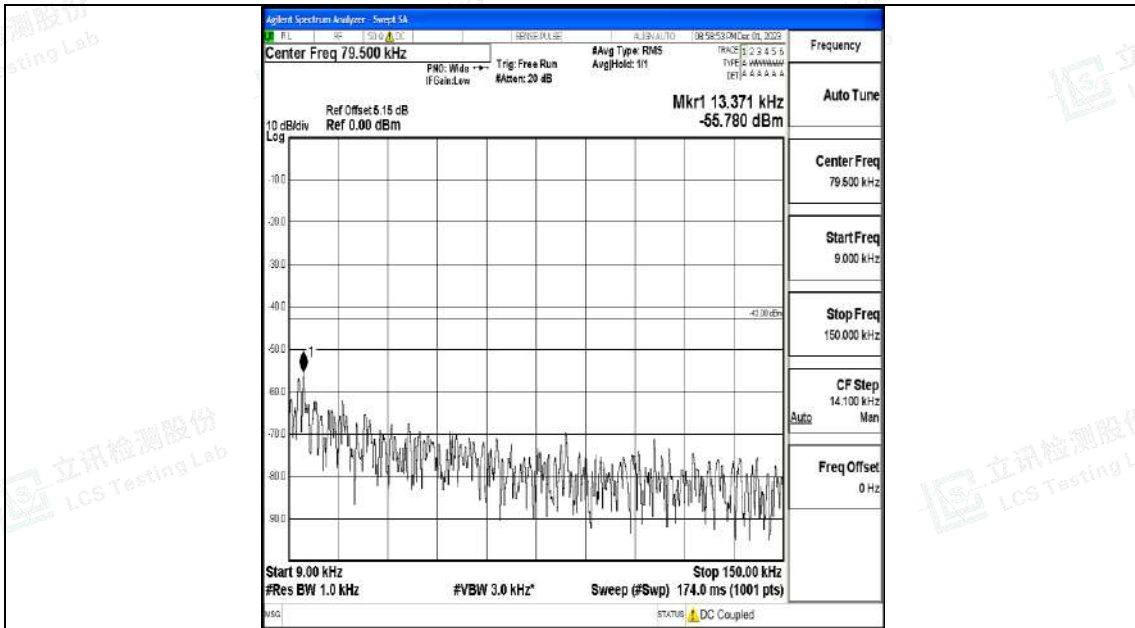

Band4_5MHz_16QAM_20175_1RB#0_0.009~0.15_0.009~0.15

Band4_5MHz_16QAM_20175_1RB#0_0.15~30_0.15~30

Band4_5MHz_16QAM_20175_1RB#0_30~1000_30~1000

Band4_5MHz_16QAM_20175_1RB#0_1000~3000_1000~3000

Band4_5MHz_16QAM_20175_1RB#0_3000~20000_3000~20000