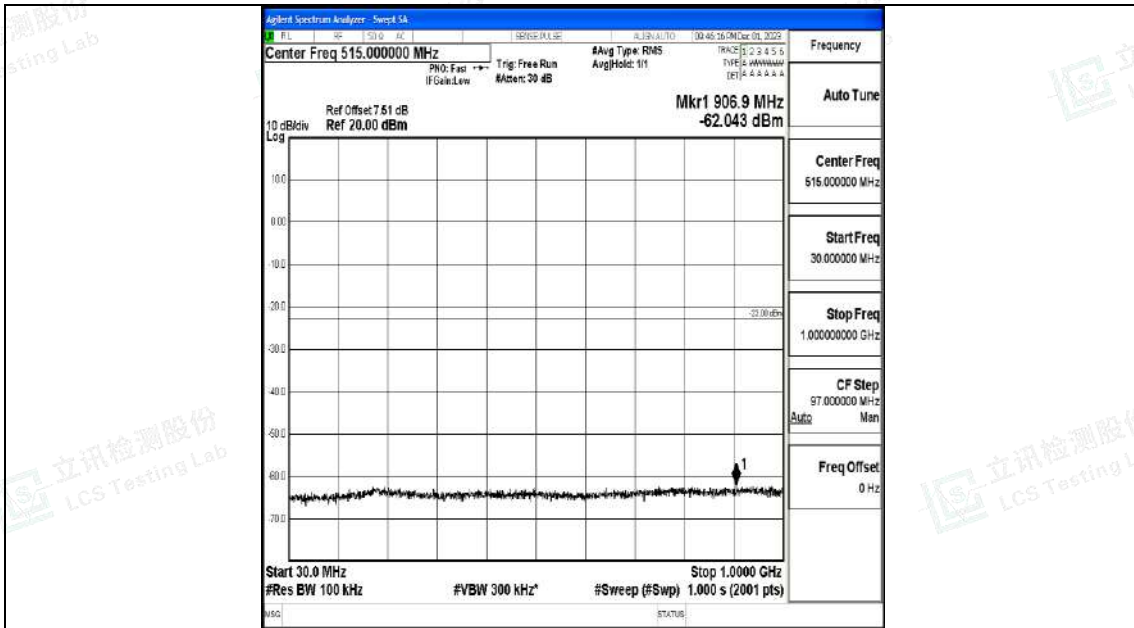

Band4_20MHz_QPSK_20300_1RB#0_0.15~30_0.15~30

Band4_20MHz_QPSK_20300_1RB#0_30~1000_30~1000