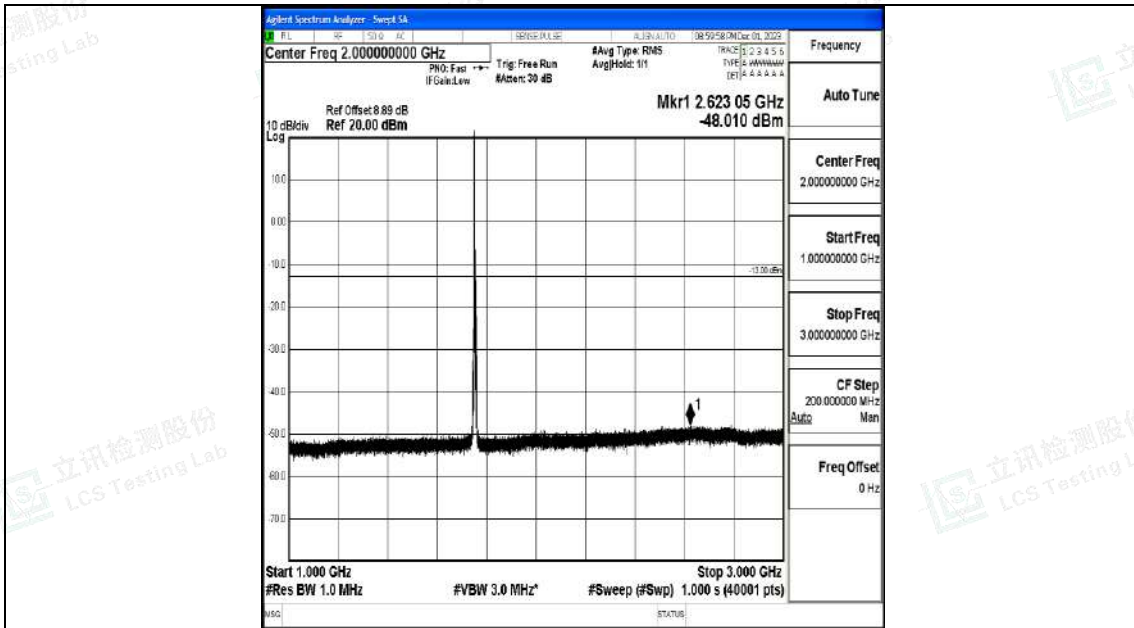

Band4_5MHz_16QAM_20375_1RB#0_0.009~0.15_0.009~0.15

Band4_5MHz_16QAM_20375_1RB#0_0.15~30_0.15~30

Band4_5MHz_16QAM_20375_1RB#0_30~1000_30~1000

Band4_5MHz_16QAM_20375_1RB#0_1000~3000_1000~3000

Band4_5MHz_16QAM_20375_1RB#0_3000~20000_3000~20000