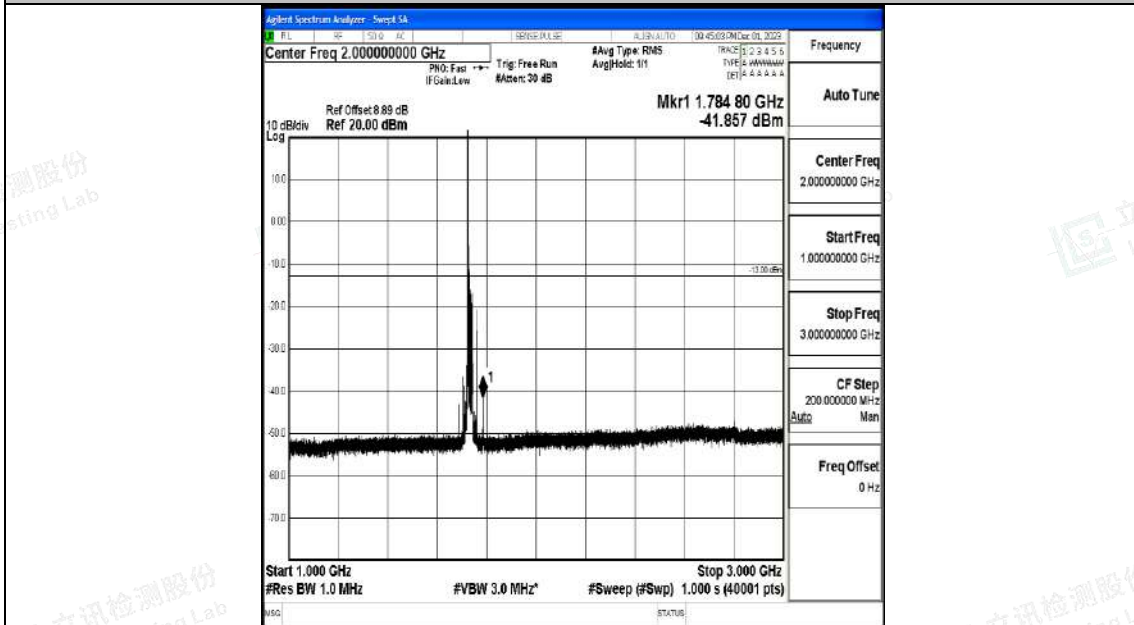

Band4_20MHz_QPSK_20175_1RB#0_0.009~0.15_0.009~0.15

Band4_20MHz_QPSK_20175_1RB#0_0.15~30_0.15~30

Band4_20MHz_QPSK_20175_1RB#0_30~1000_30~1000

Band4_20MHz_QPSK_20175_1RB#0_1000~3000_1000~3000

Band4_20MHz_QPSK_20175_1RB#0_3000~20000_3000~20000