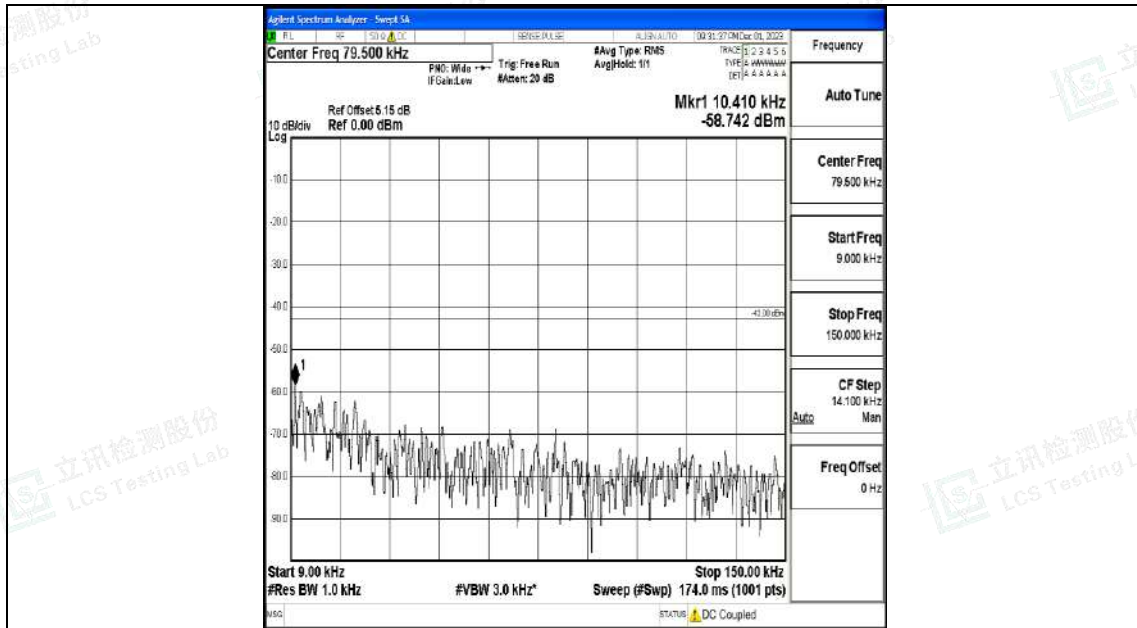

Band4_15MHz_16QAM_20175_1RB#0_0.009~0.15_0.009~0.15

Band4_15MHz_16QAM_20175_1RB#0_0.15~30_0.15~30

Band4_15MHz_16QAM_20175_1RB#0_30~1000_30~1000

Band4_15MHz_16QAM_20175_1RB#0_1000~3000_1000~3000

Band4_15MHz_16QAM_20175_1RB#0_3000~20000_3000~20000