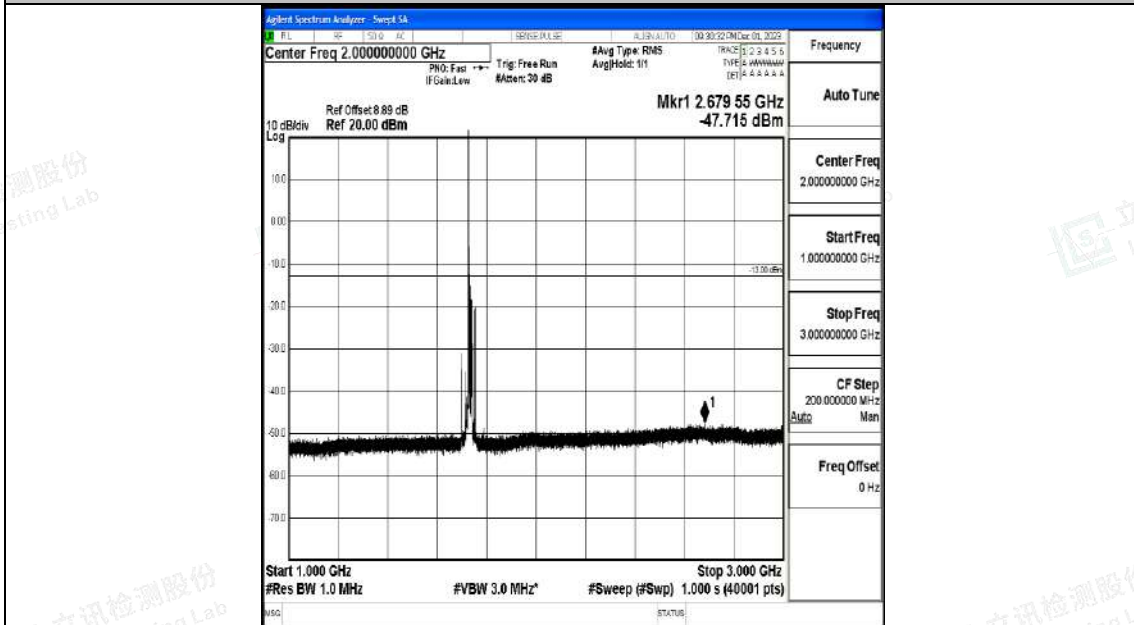

Band4_15MHz_QPSK_20175_1RB#0_0.009~0.15_0.009~0.15

Band4_15MHz_QPSK_20175_1RB#0_0.15~30_0.15~30

Band4_15MHz_QPSK_20175_1RB#0_30~1000_30~1000

Band4_15MHz_QPSK_20175_1RB#0_1000~3000_1000~3000

Band4_15MHz_QPSK_20175_1RB#0_3000~20000_3000~20000