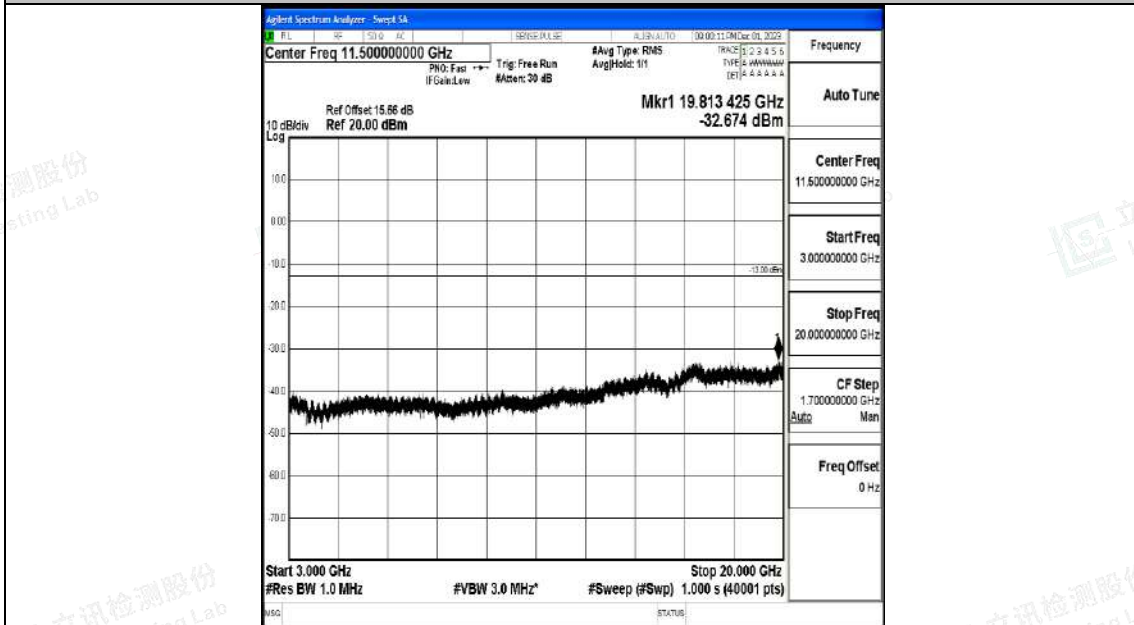

Band4_5MHz_16QAM_20375_1RB#0_0.009~0.15_0.009~0.15

Band4_5MHz_16QAM_20375_1RB#0_0.15~30_0.15~30

Band4_5MHz_16QAM_20375_1RB#0_30~1000_30~1000

Band4_5MHz_16QAM_20375_1RB#0_1000~3000_1000~3000

Band4_5MHz_16QAM_20375_1RB#0_3000~20000_3000~20000