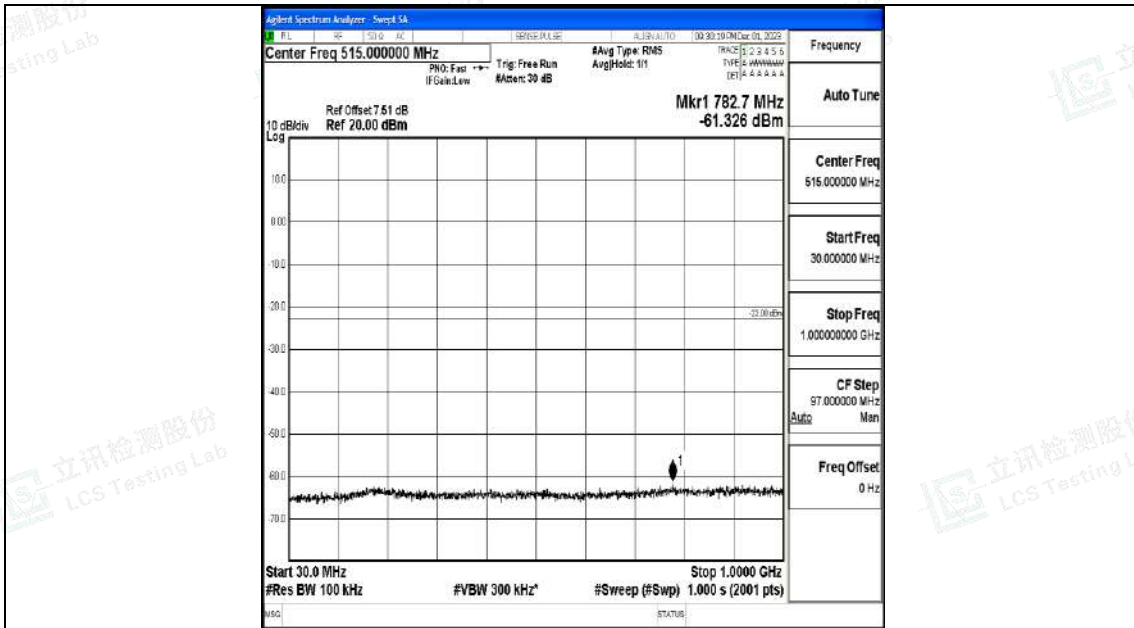

Band4_15MHz_QPSK_20175_1RB#0_0.15~30_0.15~30

Band4_15MHz_QPSK_20175_1RB#0_30~1000_30~1000