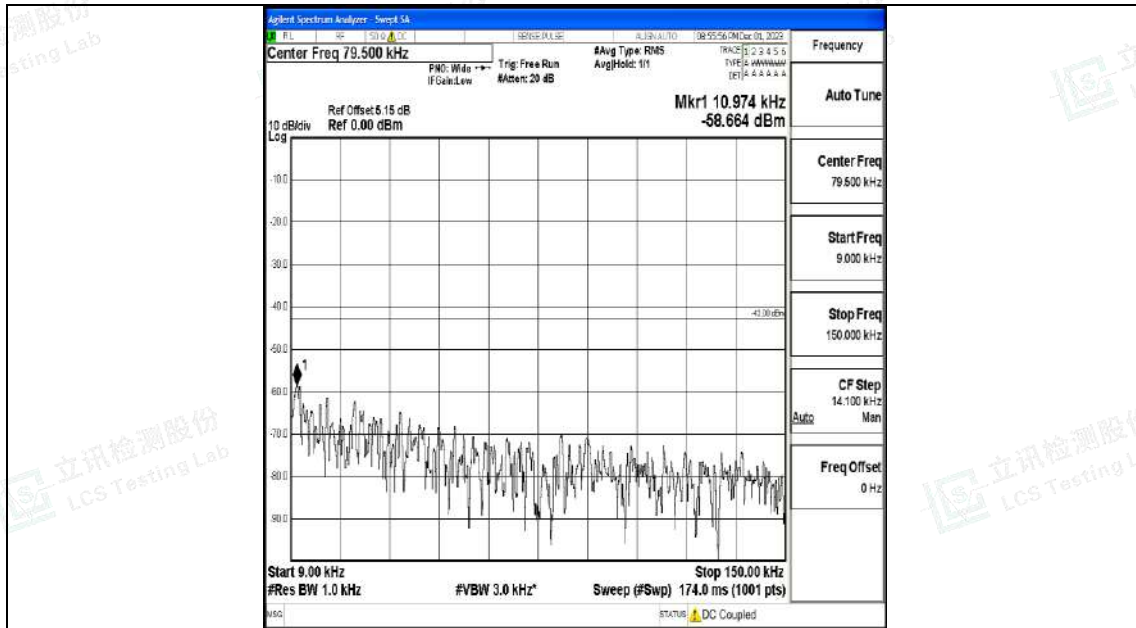

Band4_5MHz_QPSK_19975_1RB#0_0.009~0.15_0.009~0.15

Band4_5MHz_QPSK_19975_1RB#0_0.15~30_0.15~30

Band4_5MHz_QPSK_19975_1RB#0_30~1000_30~1000

Band4_5MHz_QPSK_19975_1RB#0_1000~3000_1000~3000

Band4_5MHz_QPSK_19975_1RB#0_3000~20000_3000~20000