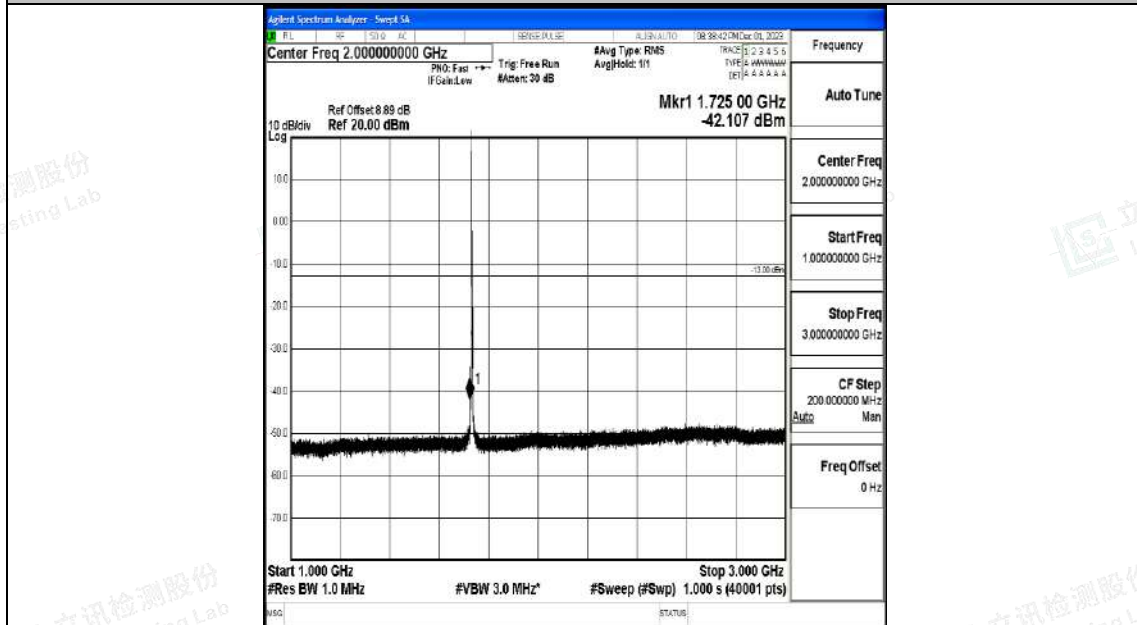

Band4_3MHz_QPSK_20175_1RB#0_0.009~0.15_0.009~0.15

Band4_3MHz_QPSK_20175_1RB#0_0.15~30_0.15~30

Band4_3MHz_QPSK_20175_1RB#0_30~1000_30~1000

Band4_3MHz_QPSK_20175_1RB#0_1000~3000_1000~3000

Band4_3MHz_QPSK_20175_1RB#0_3000~20000_3000~20000