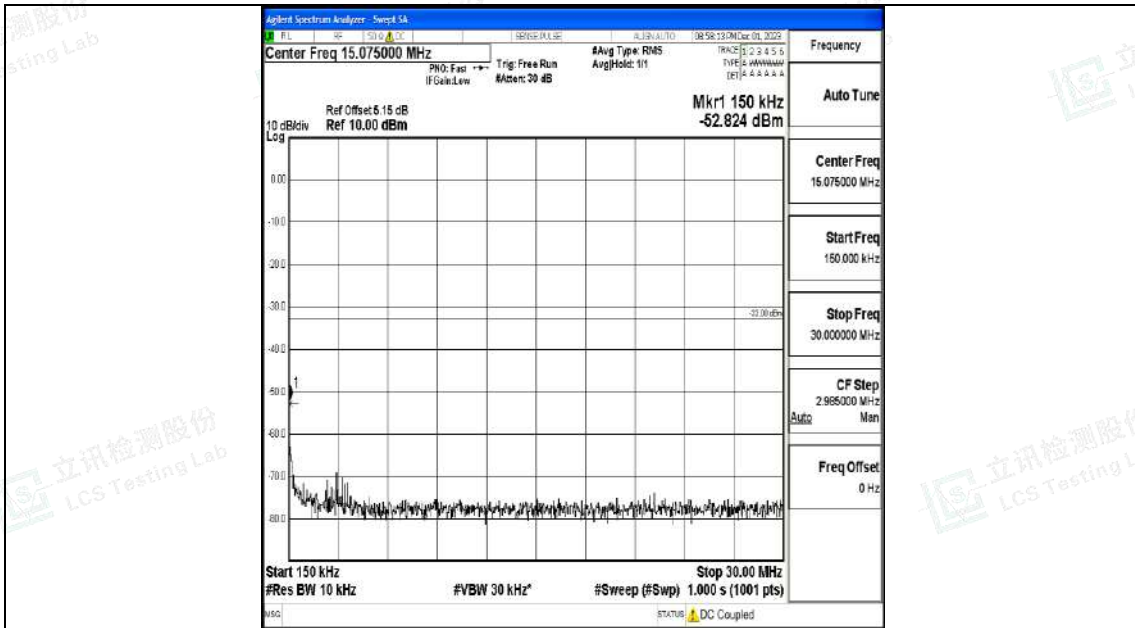

Band4_5MHz_16QAM_20175_1RB#0_0.009~0.15_0.009~0.15

Band4_5MHz_16QAM_20175_1RB#0_0.15~30_0.15~30