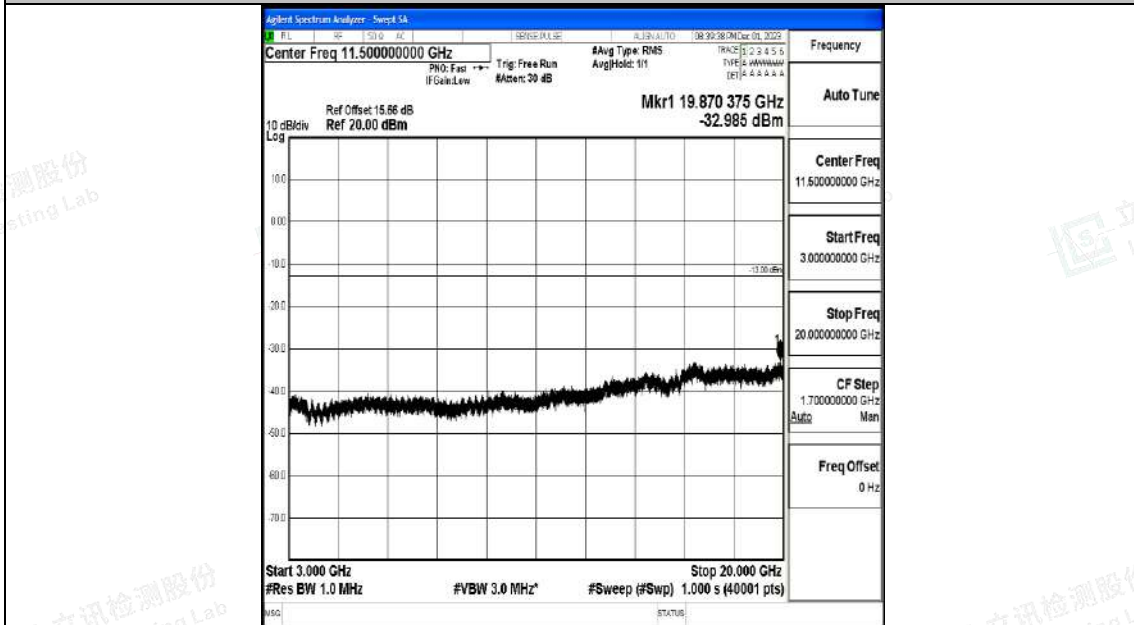

Band4_3MHz_16QAM_20175_1RB#0_0.009~0.15_0.009~0.15

Band4_3MHz_16QAM_20175_1RB#0_0.15~30_0.15~30

Band4_3MHz_16QAM_20175_1RB#0_30~1000_30~1000

Band4_3MHz_16QAM_20175_1RB#0_1000~3000_1000~3000

Band4_3MHz_16QAM_20175_1RB#0_3000~20000_3000~20000