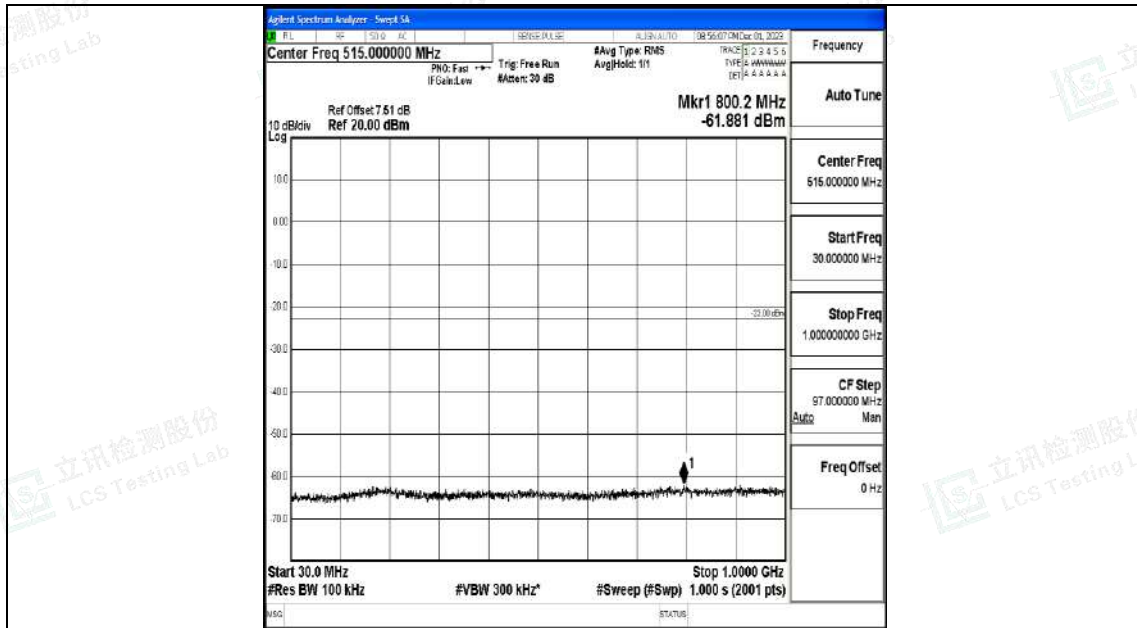

Band4_5MHz_QPSK_19975_1RB#0_0.009~0.15_0.009~0.15

Band4_5MHz_QPSK_19975_1RB#0_0.15~30_0.15~30

Band4_5MHz_QPSK_19975_1RB#0_30~1000_30~1000

Band4_5MHz_QPSK_19975_1RB#0_1000~3000_1000~3000

Band4_5MHz_QPSK_19975_1RB#0_3000~20000_3000~20000