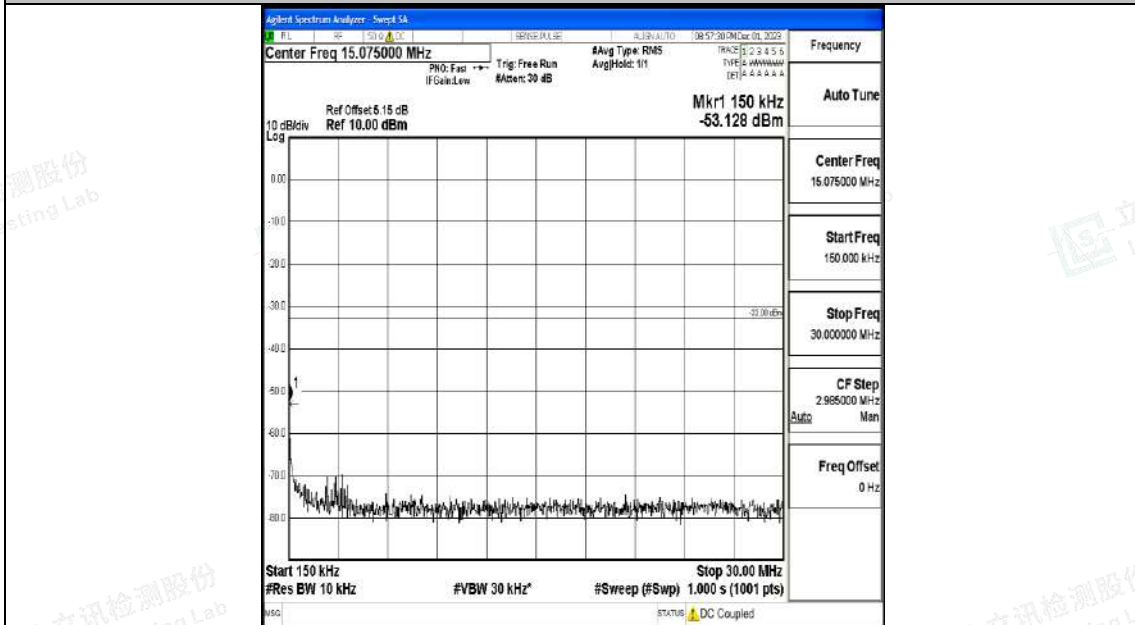

Band4_5MHz_QPSK_20175_1RB#0_0.009~0.15_0.009~0.15

Band4_5MHz_QPSK_20175_1RB#0_0.15~30_0.15~30