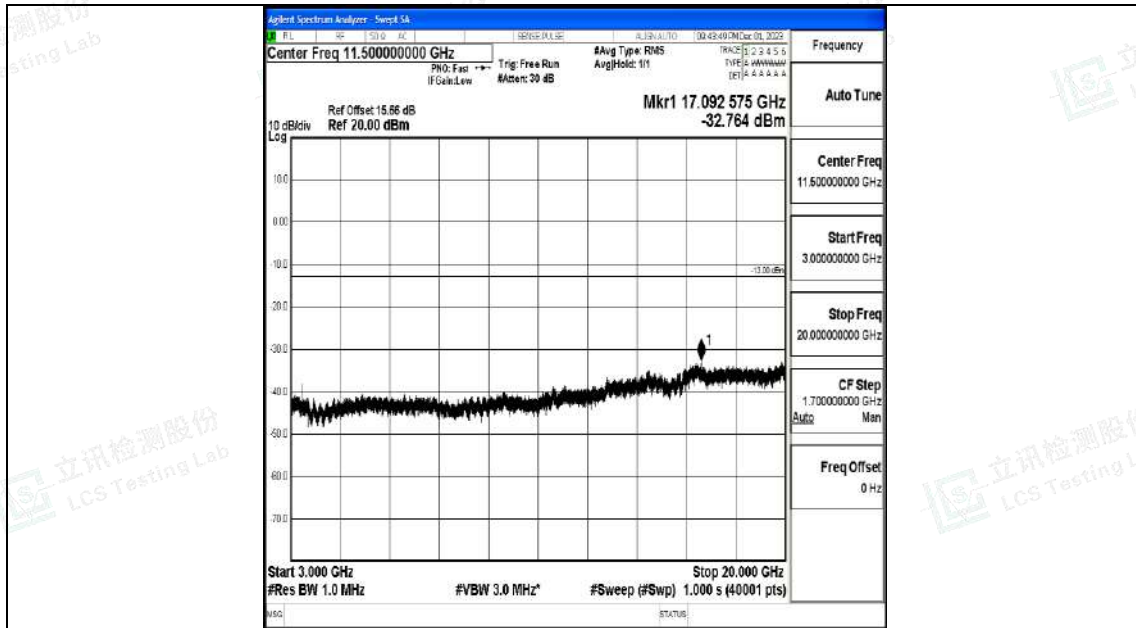

Band4_20MHz_QPSK_20050_1RB#0_0.009~0.15_0.009~0.15

Band4_20MHz_QPSK_20050_1RB#0_0.15~30_0.15~30

Band4_20MHz_QPSK_20050_1RB#0_30~1000_30~1000

Band4_20MHz_QPSK_20050_1RB#0_1000~3000_1000~3000

Band4_20MHz_QPSK_20050_1RB#0_3000~20000_3000~20000