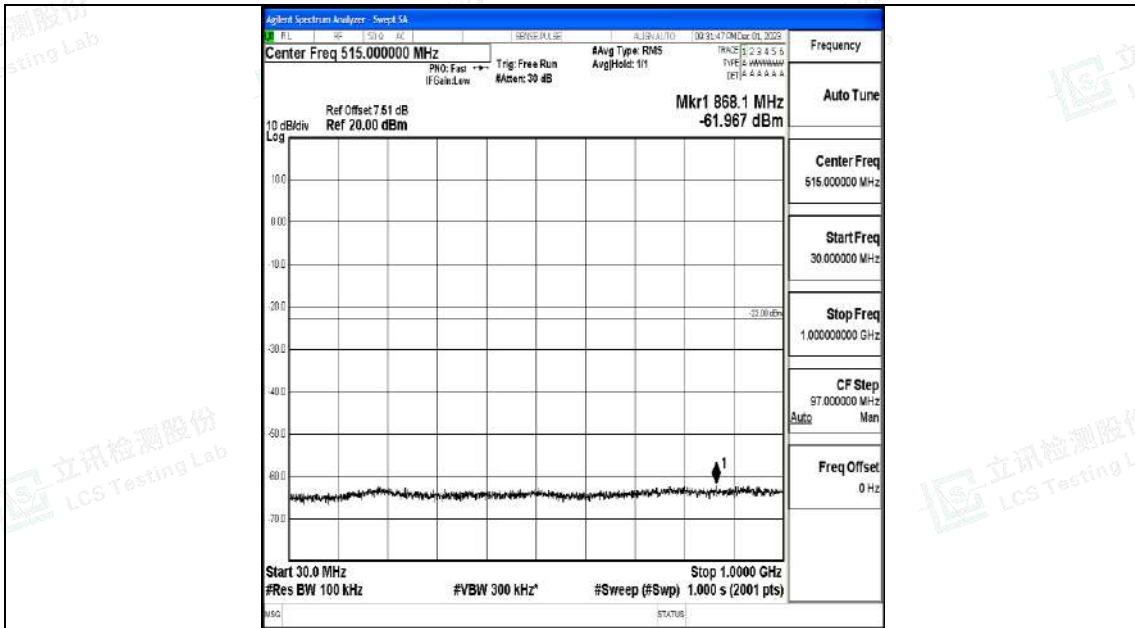

Band4_15MHz_QPSK_20325_1RB#0_0.15~30_0.15~30

Band4_15MHz_QPSK_20325_1RB#0_30~1000_30~1000