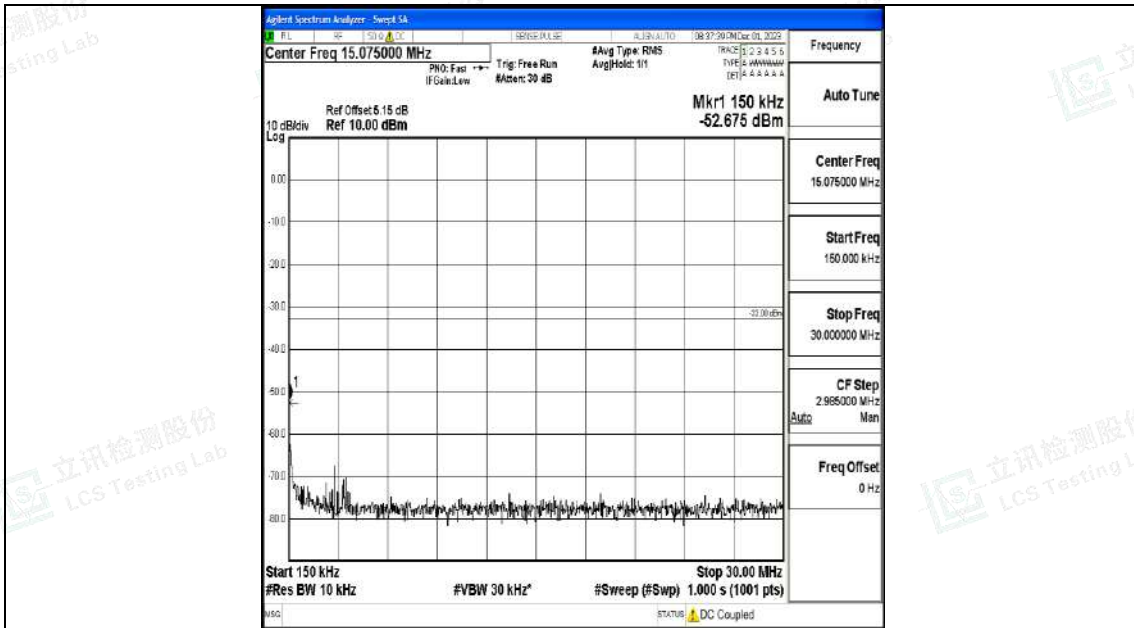

Band4_3MHz_16QAM_19965_1RB#0_0.009~0.15_0.009~0.15

Band4_3MHz_16QAM_19965_1RB#0_0.15~30_0.15~30