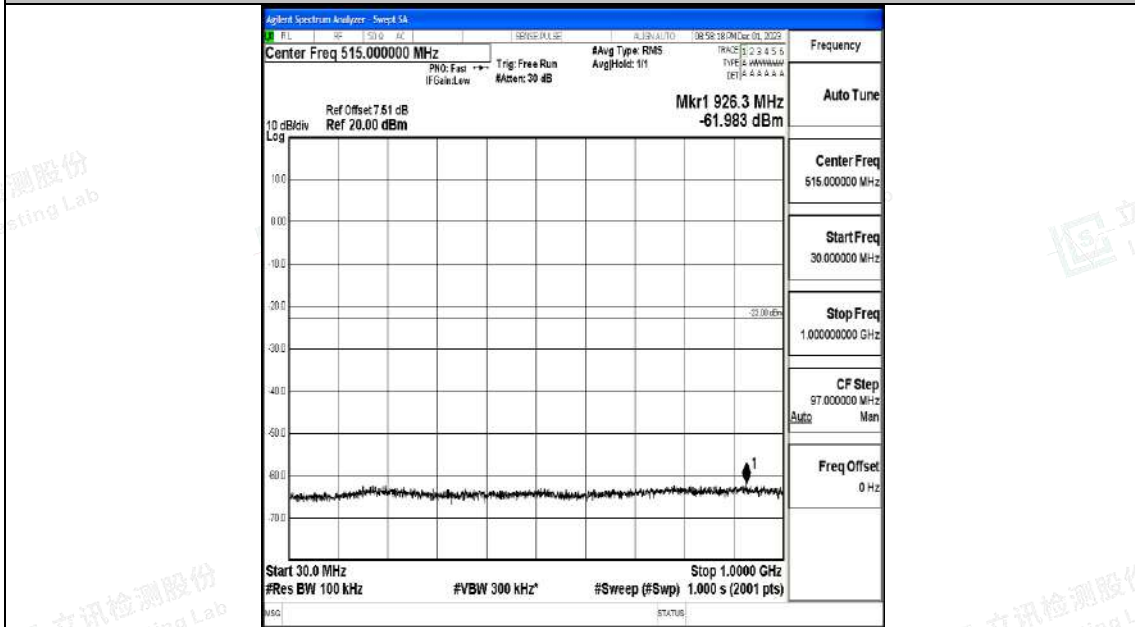

Band4_5MHz_16QAM_20175_1RB#0_0.15~30_0.15~30

Band4_5MHz_16QAM_20175_1RB#0_30~1000_30~1000