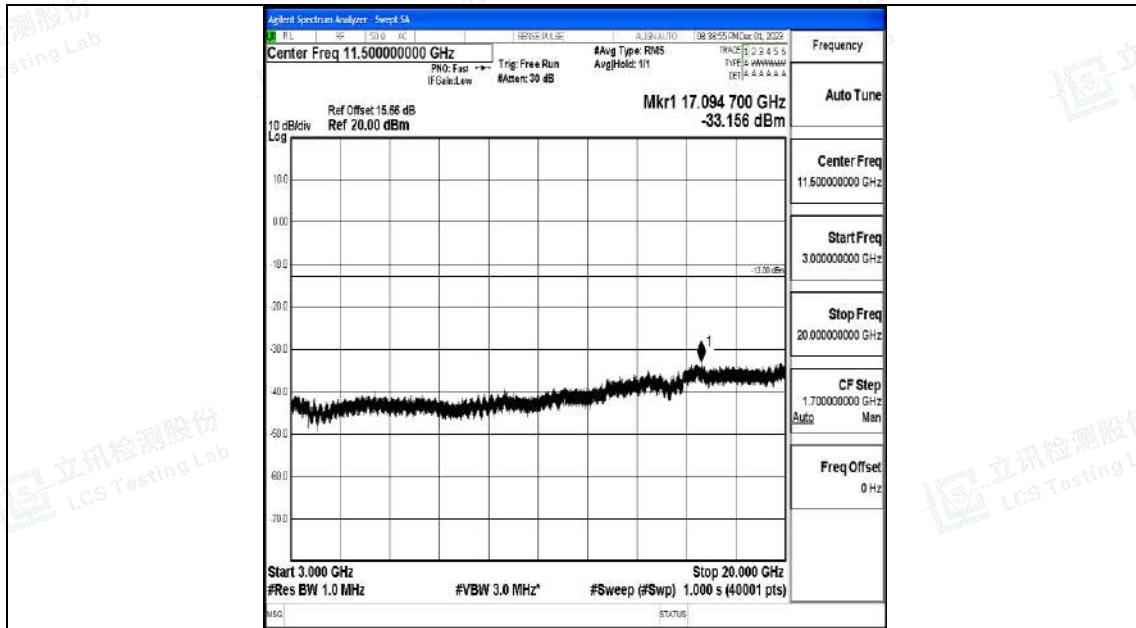

Band4_3MHz_QPSK_20175_1RB#0_0.009~0.15_0.009~0.15

Band4_3MHz_QPSK_20175_1RB#0_0.15~30_0.15~30

Band4_3MHz_QPSK_20175_1RB#0_30~1000_30~1000

Band4_3MHz_QPSK_20175_1RB#0_1000~3000_1000~3000

Band4_3MHz_QPSK_20175_1RB#0_3000~20000_3000~20000