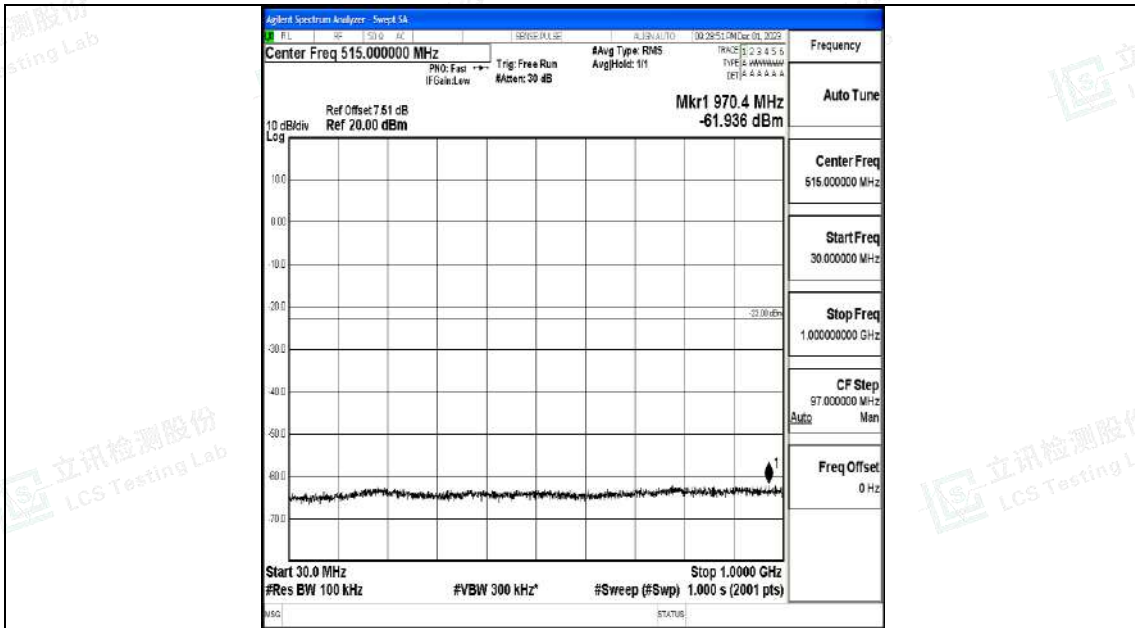

Band4_15MHz_QPSK_20025_1RB#0_0.15~30_0.15~30

Band4_15MHz_QPSK_2025_1RB#0_30~1000_30~1000