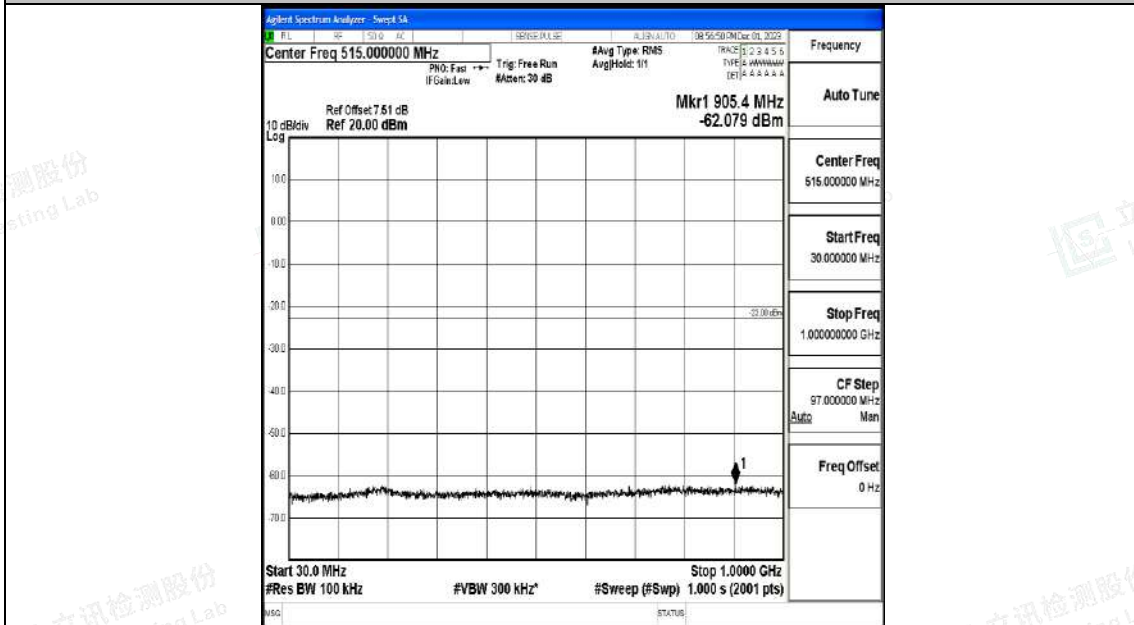

Band4_5MHz_16QAM_19975_1RB#0_0.15~30_0.15~30

Band4_5MHz_16QAM_19975_1RB#0_30~1000_30~1000