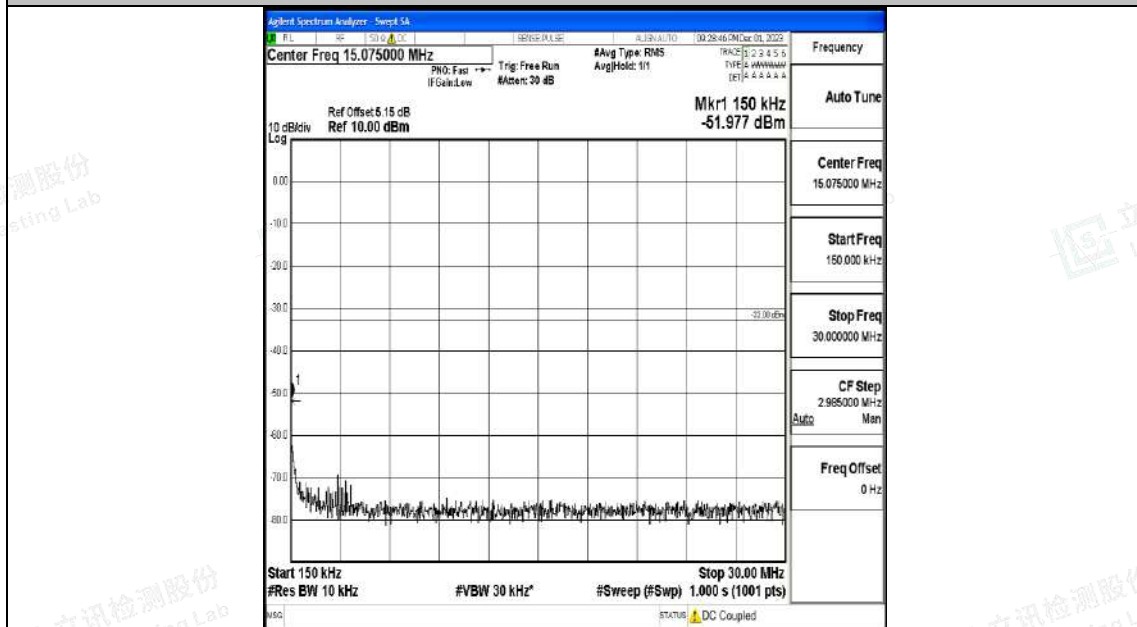

Band4_15MHz_QPSK_20025_1RB#0_0.009~0.15_0.009~0.15

Band4_15MHz_QPSK_20025_1RB#0_0.15~30_0.15~30