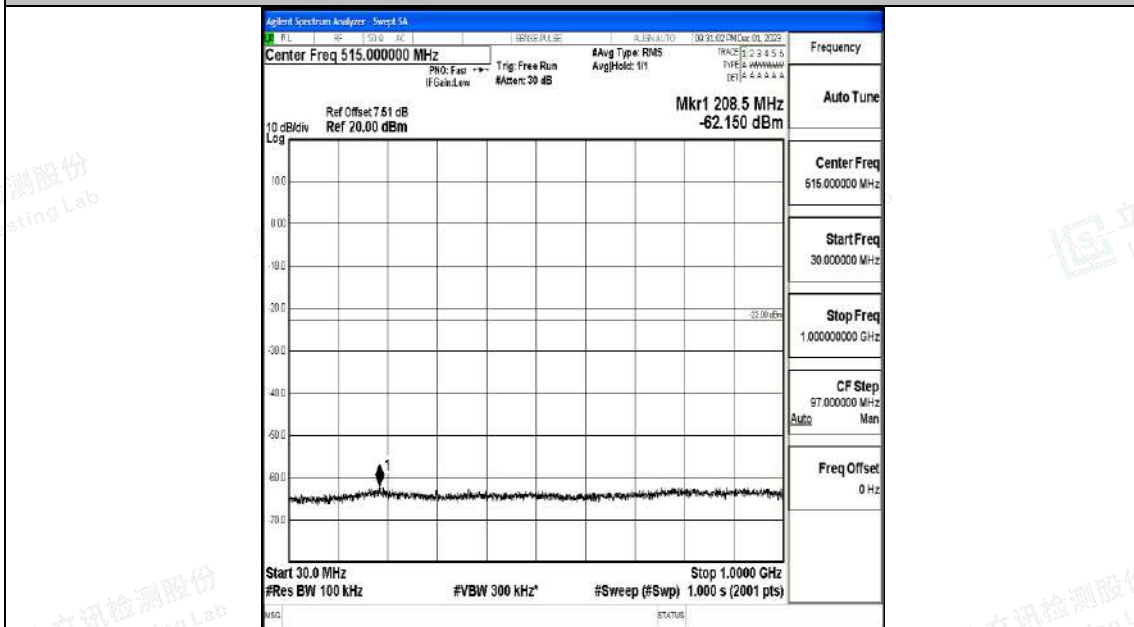

Band4_15MHz_16QAM_20175_1RB#0_0.15~30_0.15~30

Band4_15MHz_16QAM_20175_1RB#0_30~1000_30~1000