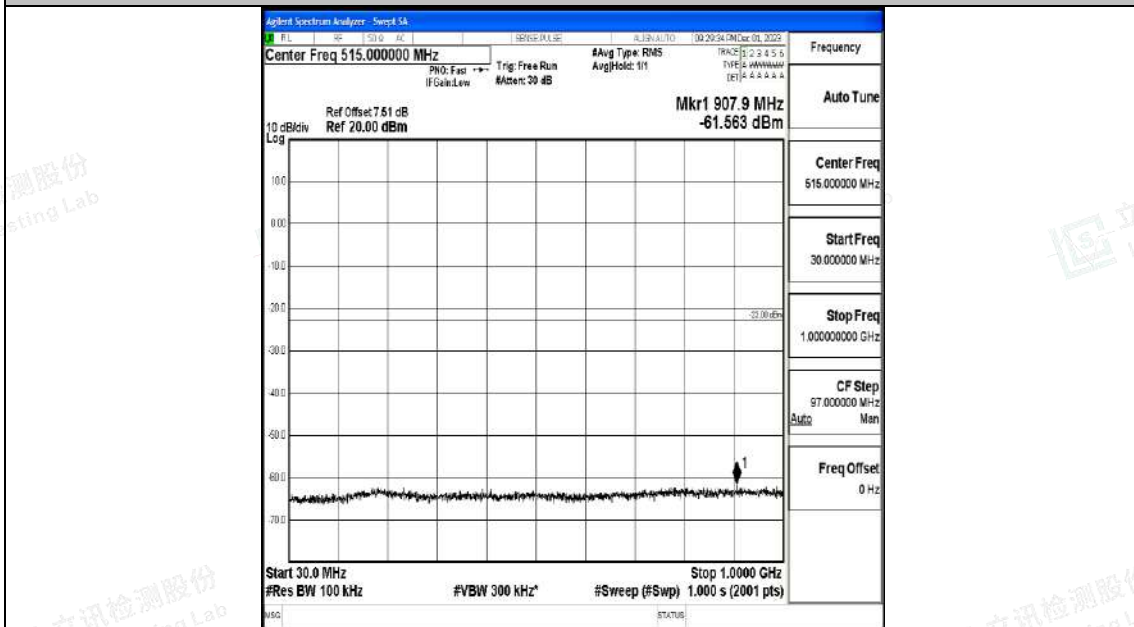

Band4_15MHz_16QAM_2025_1RB#0_0.15~30_0.15~30

Band4_15MHz_16QAM_2025_1RB#0_30~1000_30~1000