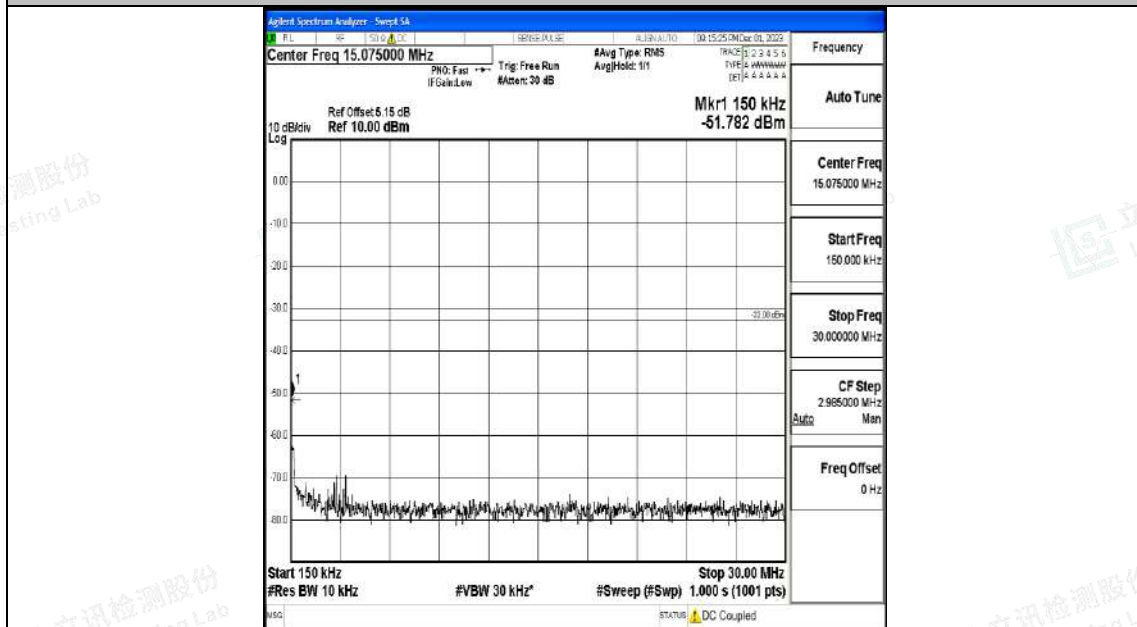

Band4_10MHz_QPSK_20175_1RB#0_0.009~0.15_0.009~0.15

Band4_10MHz_QPSK_20175_1RB#0_0.15~30_0.15~30