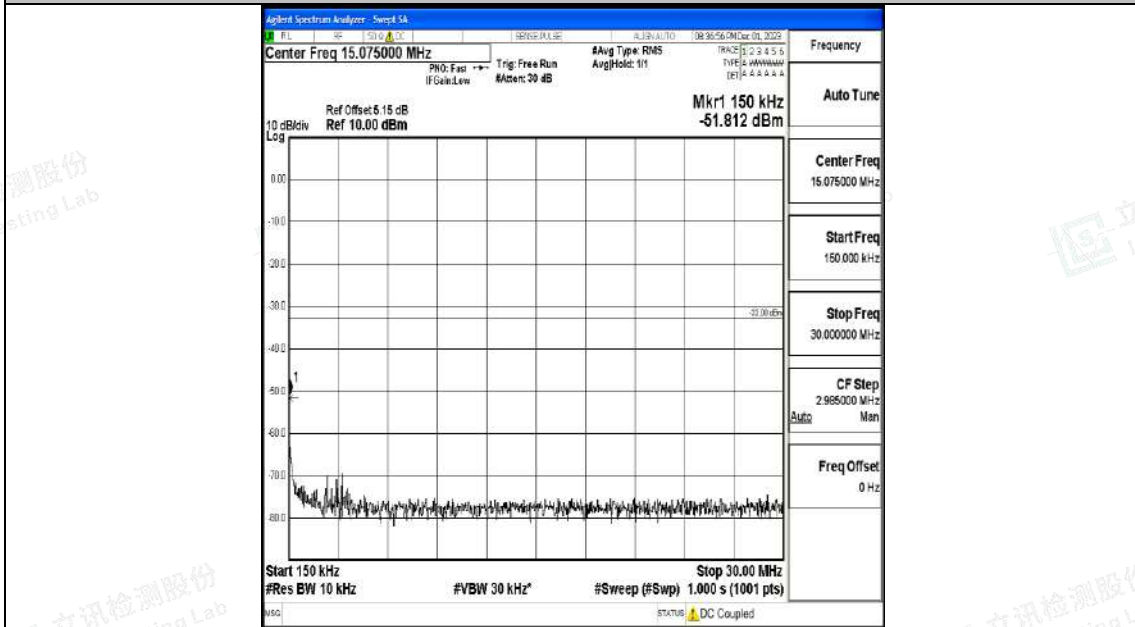

Band4_3MHz_QPSK_19965_1RB#0_0.009~0.15_0.009~0.15

Band4_3MHz_QPSK_19965_1RB#0_0.15~30_0.15~30

Band4_3MHz_QPSK_19965_1RB#0_30~1000_30~1000

Band4_3MHz_QPSK_19965_1RB#0_1000~3000_1000~3000

Band4_3MHz_QPSK_19965_1RB#0_3000~20000_3000~20000