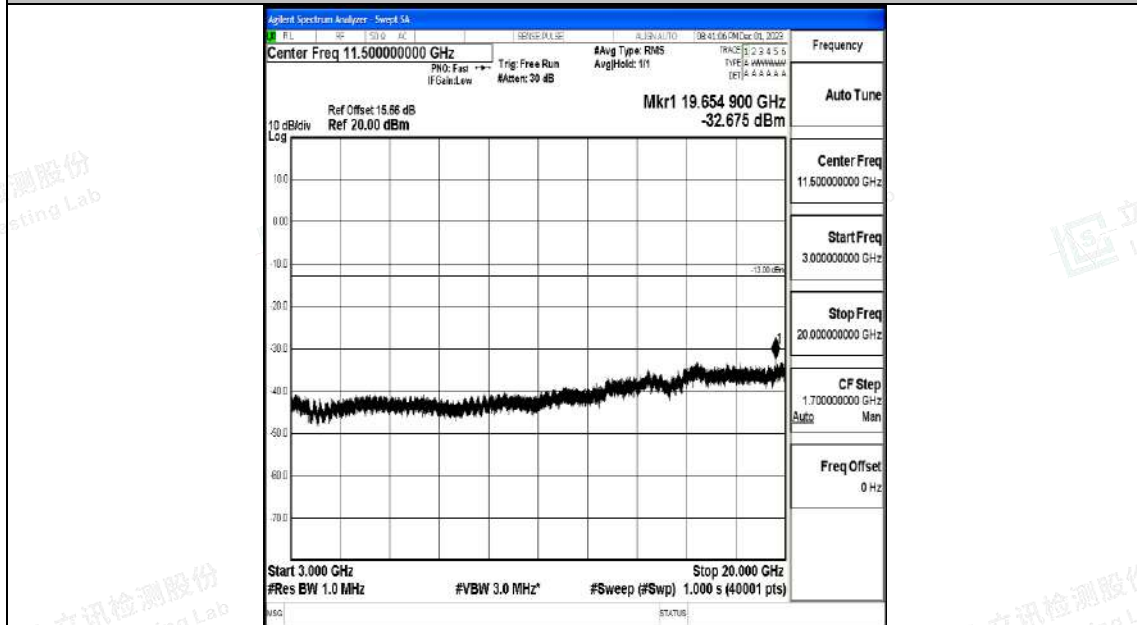

Band4_3MHz_16QAM_20385_1RB#0_1000~3000_1000~3000

Band4_3MHz_16QAM_20385_1RB#0_3000~20000_3000~20000