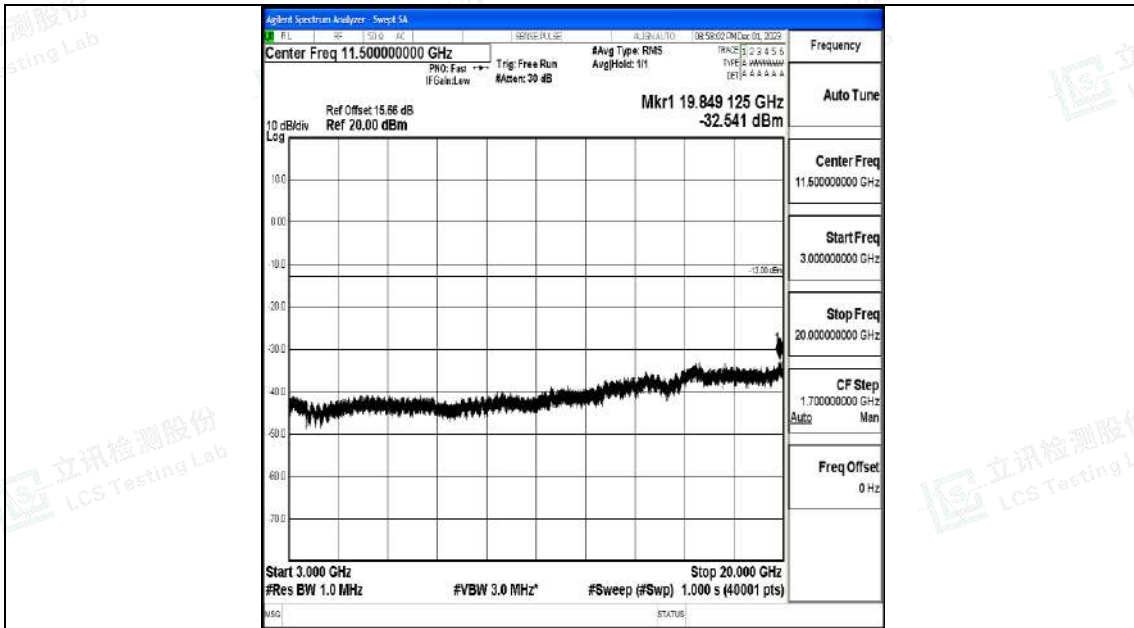

Band4_5MHz_QPSK_20175_1RB#0_0.009~0.15_0.009~0.15

Band4_5MHz_QPSK_20175_1RB#0_0.15~30_0.15~30

Band4_5MHz_QPSK_20175_1RB#0_30~1000_30~1000

Band4_5MHz_QPSK_20175_1RB#0_1000~3000_1000~3000

Band4_5MHz_QPSK_20175_1RB#0_3000~20000_3000~20000