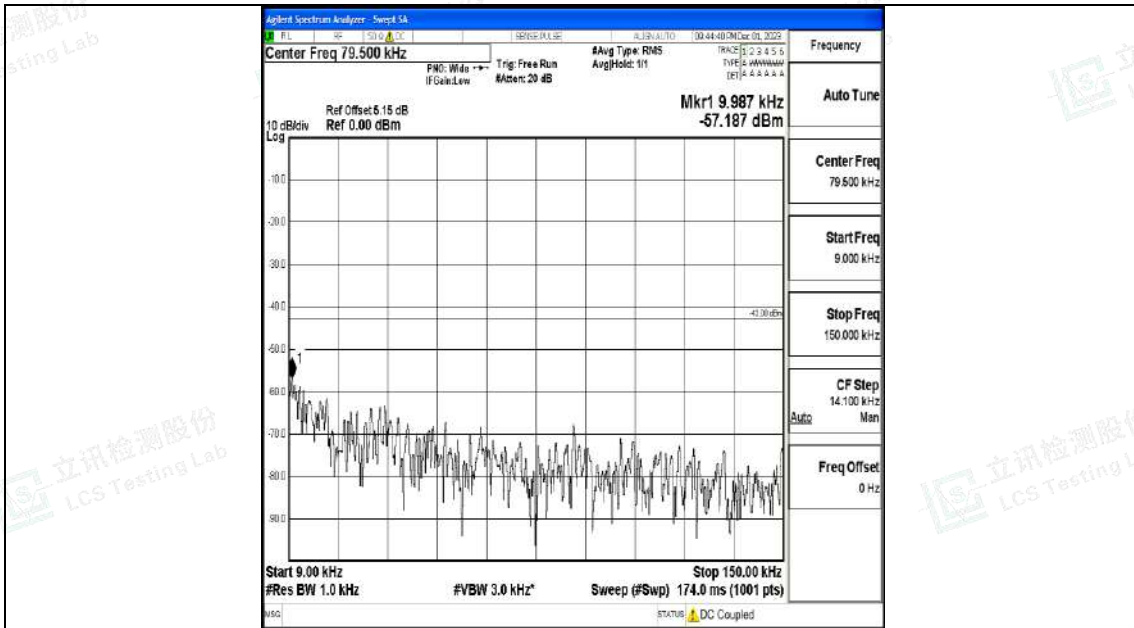

Band4_20MHz_16QAM_20050_1RB#0_0.009~0.15_0.009~0.15

Band4_20MHz_16QAM_20050_1RB#0_0.15~30_0.15~30

Band4_20MHz_16QAM_20050_1RB#0_30~1000_30~1000

Band4_20MHz_16QAM_20050_1RB#0_1000~3000_1000~3000

Band4_20MHz_16QAM_20050_1RB#0_3000~20000_3000~20000