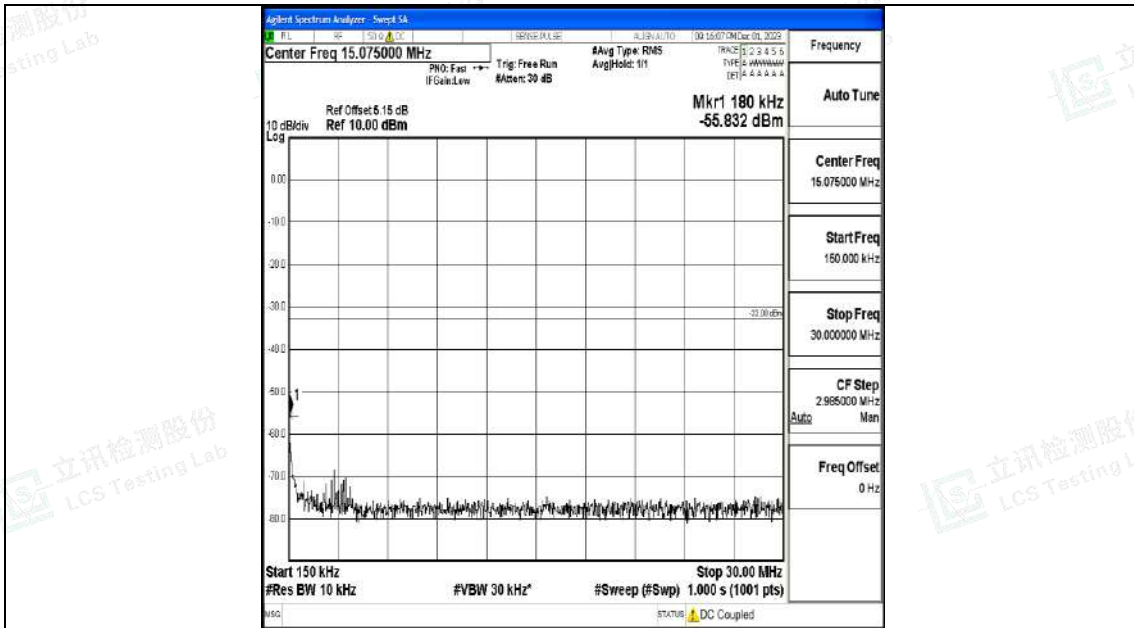

Band4_10MHz_16QAM_20175_1RB#0_0.009~0.15_0.009~0.15

Band4_10MHz_16QAM_20175_1RB#0_0.15~30_0.15~30