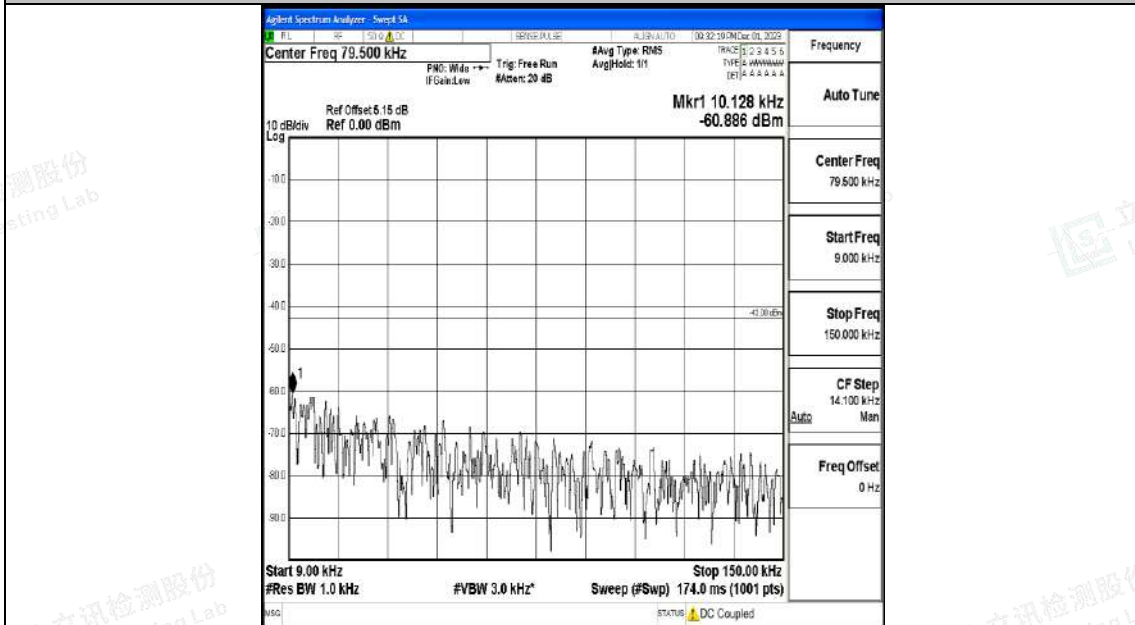

Band4_15MHz_QPSK_20325_1RB#0_0.009~0.15_0.009~0.15

Band4_15MHz_QPSK_20325_1RB#0_0.15~30_0.15~30

Band4_15MHz_QPSK_20325_1RB#0_30~1000_30~1000

Band4_15MHz_QPSK_20325_1RB#0_1000~3000_1000~3000

Band4_15MHz_QPSK_20325_1RB#0_3000~20000_3000~20000