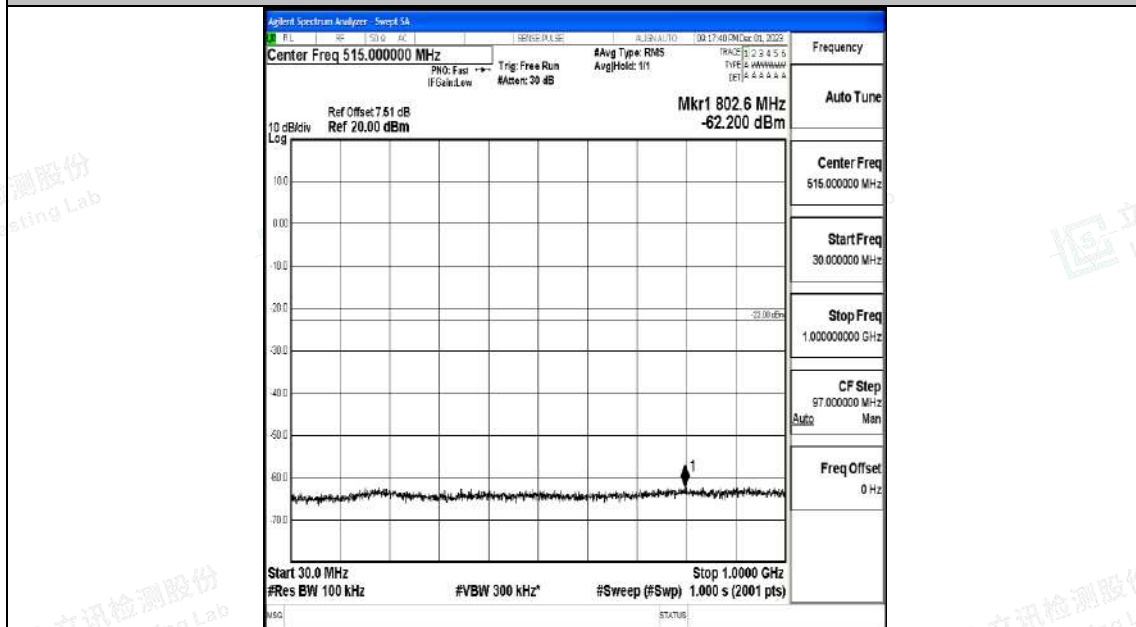

Band4_10MHz_16QAM_20350_1RB#0_0.15~30_0.15~30

Band4_10MHz_16QAM_20350_1RB#0_30~1000_30~1000