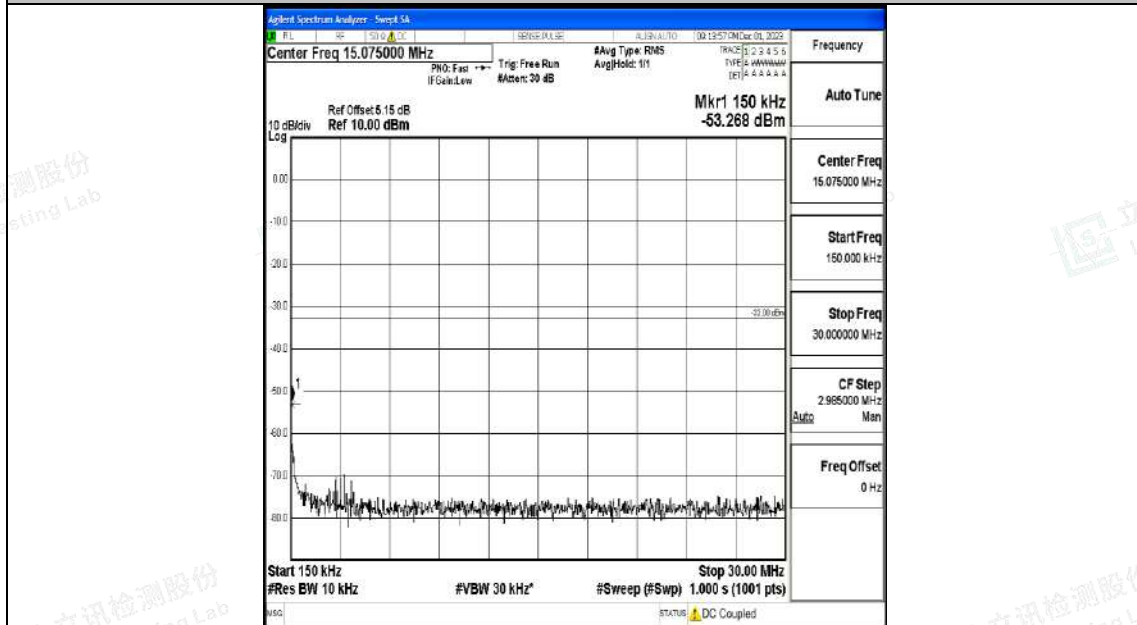

Band4_10MHz_QPSK_20000_1RB#0_0.009~0.15_0.009~0.15

Band4_10MHz_QPSK_20000_1RB#0_0.15~30_0.15~30