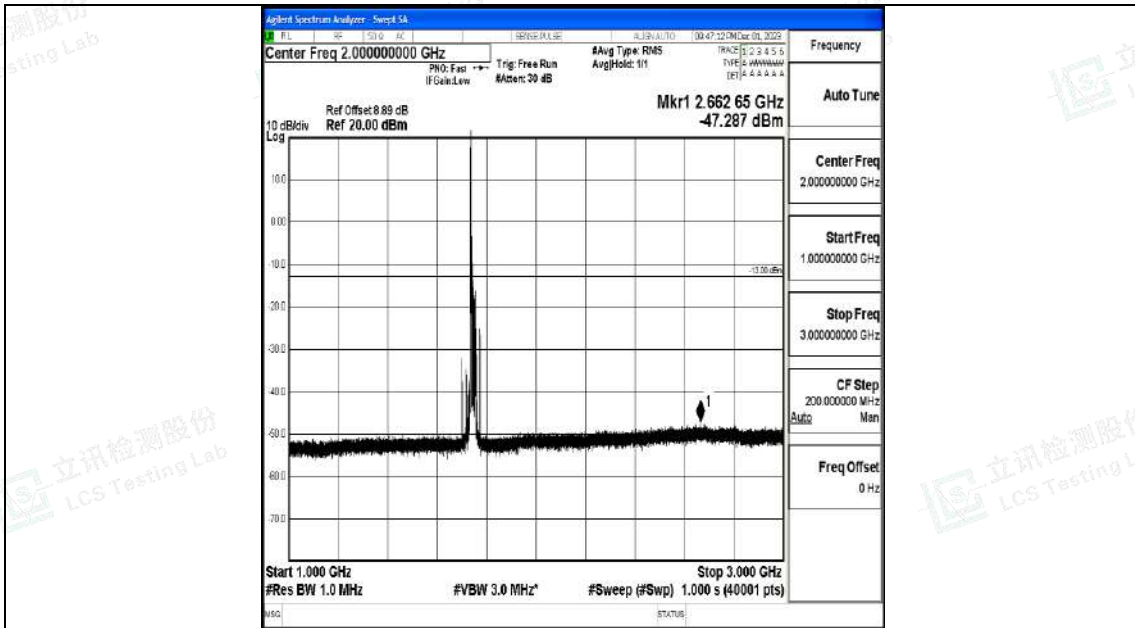

Band4_20MHz_16QAM_20300_1RB#0_0.009~0.15_0.009~0.15

Band4_20MHz_16QAM_20300_1RB#0_0.15~30_0.15~30

Band4_20MHz_16QAM_20300_1RB#0_30~1000_30~1000

Band4_20MHz_16QAM_20300_1RB#0_1000~3000_1000~3000

Band4_20MHz_16QAM_20300_1RB#0_3000~20000_3000~20000