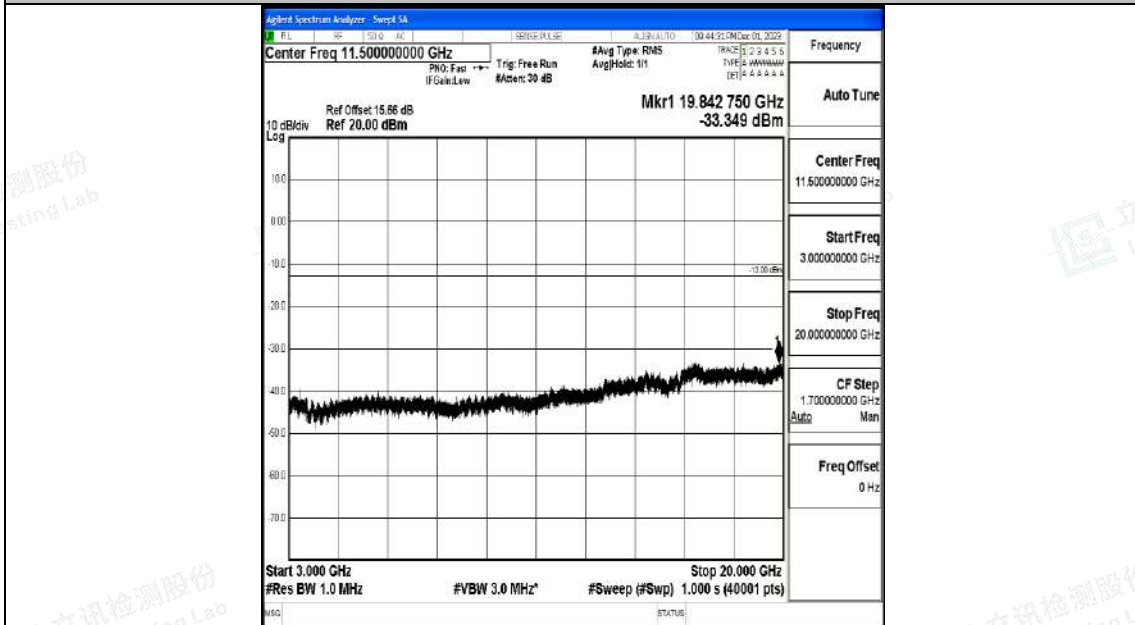

Band4_20MHz_16QAM_20050_1RB#0_0.009~0.15_0.009~0.15

Band4_20MHz_16QAM_20050_1RB#0_0.15~30_0.15~30

Band4_20MHz_16QAM_20050_1RB#0_30~1000_30~1000

Band4_20MHz_16QAM_20050_1RB#0_1000~3000_1000~3000

Band4_20MHz_16QAM_20050_1RB#0_3000~20000_3000~20000