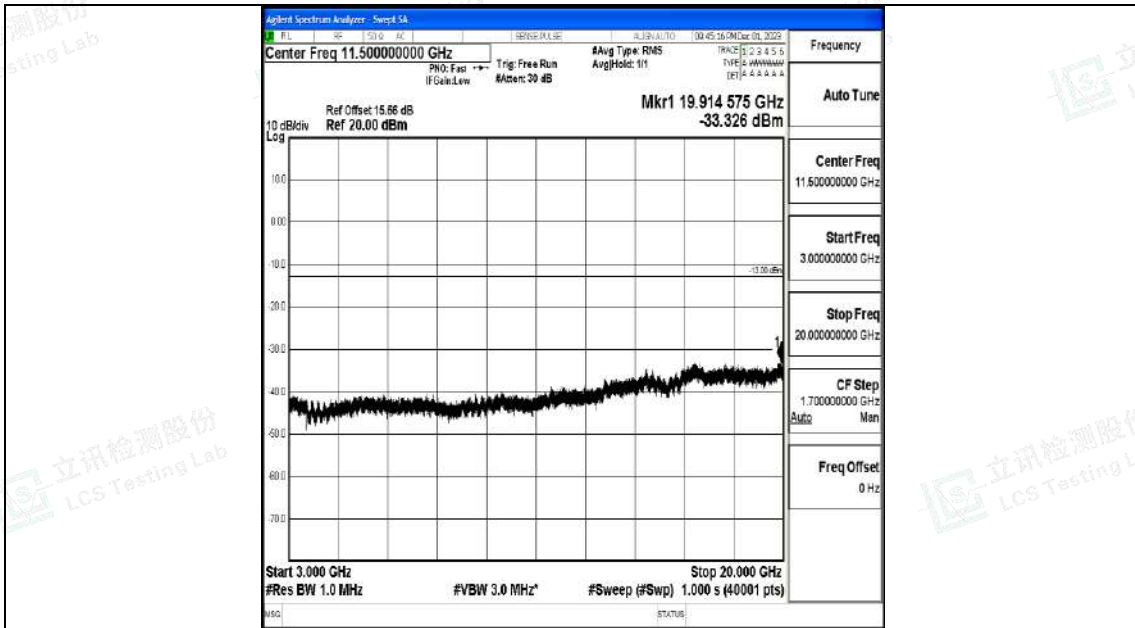

Band4_20MHz_QPSK_20175_1RB#0_0.009~0.15_0.009~0.15

Band4_20MHz_QPSK_20175_1RB#0_0.15~30_0.15~30

Band4_20MHz_QPSK_20175_1RB#0_30~1000_30~1000

Band4_20MHz_QPSK_20175_1RB#0_1000~3000_1000~3000

Band4_20MHz_QPSK_20175_1RB#0_3000~20000_3000~20000