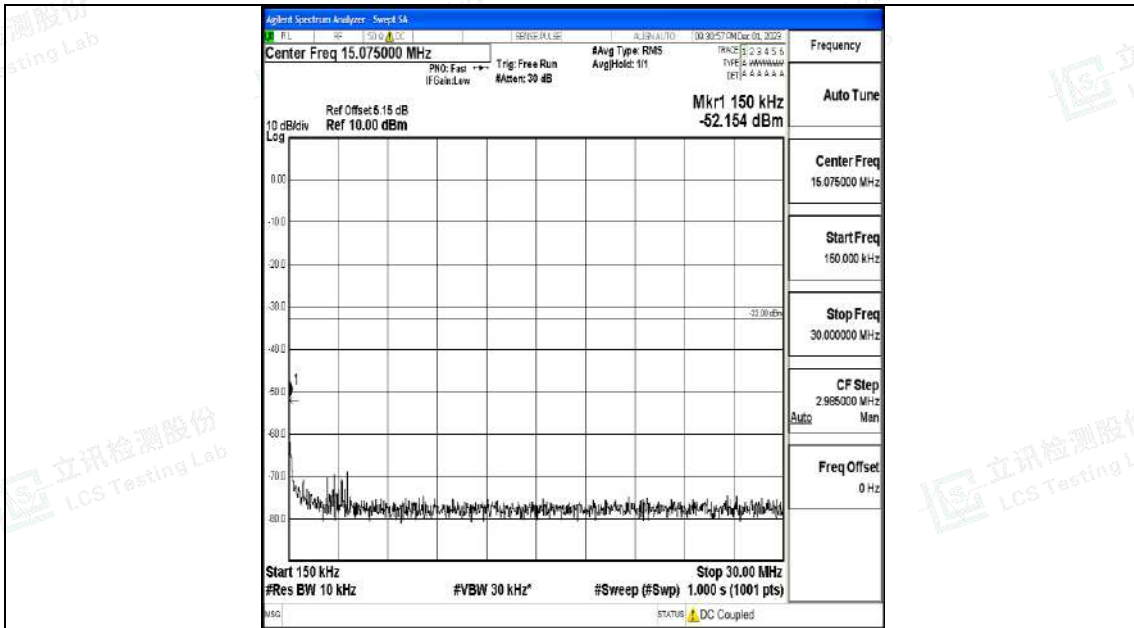

Band4_15MHz_16QAM_20175_1RB#0_0.009~0.15_0.009~0.15

Band4_15MHz_16QAM_20175_1RB#0_0.15~30_0.15~30