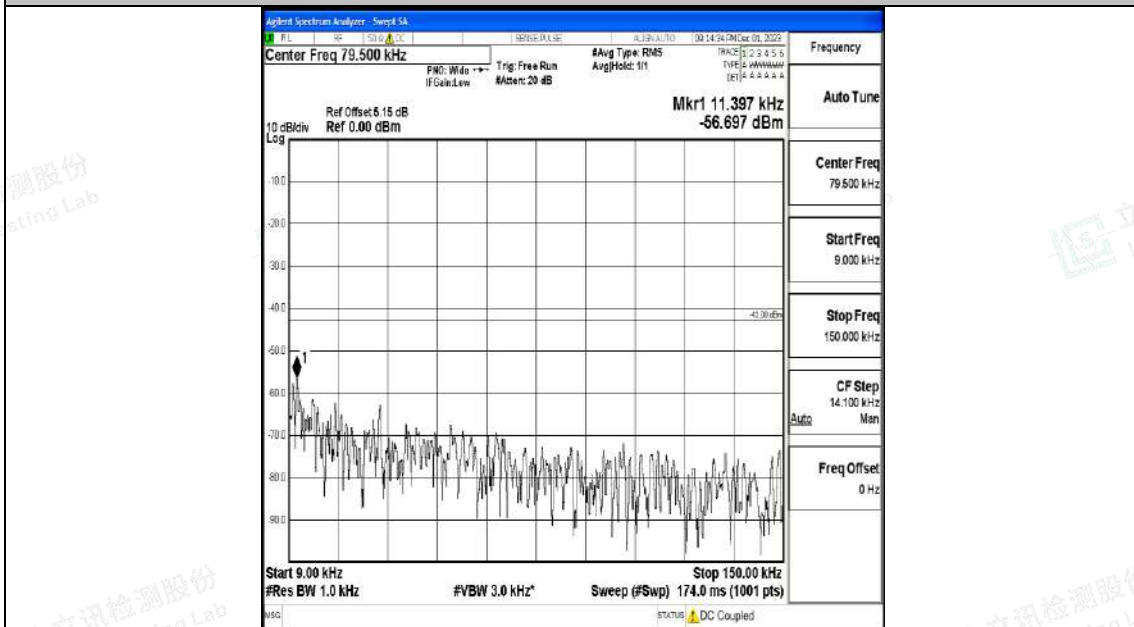

Band4_10MHz_QPSK_20000_1RB#0_0.009~0.15_0.009~0.15

Band4_10MHz_QPSK_20000_1RB#0_0.15~30_0.15~30

Band4_10MHz_QPSK_20000_1RB#0_30~1000_30~1000

Band4_10MHz_QPSK_20000_1RB#0_1000~3000_1000~3000

Band4_10MHz_QPSK_20000_1RB#0_3000~20000_3000~20000