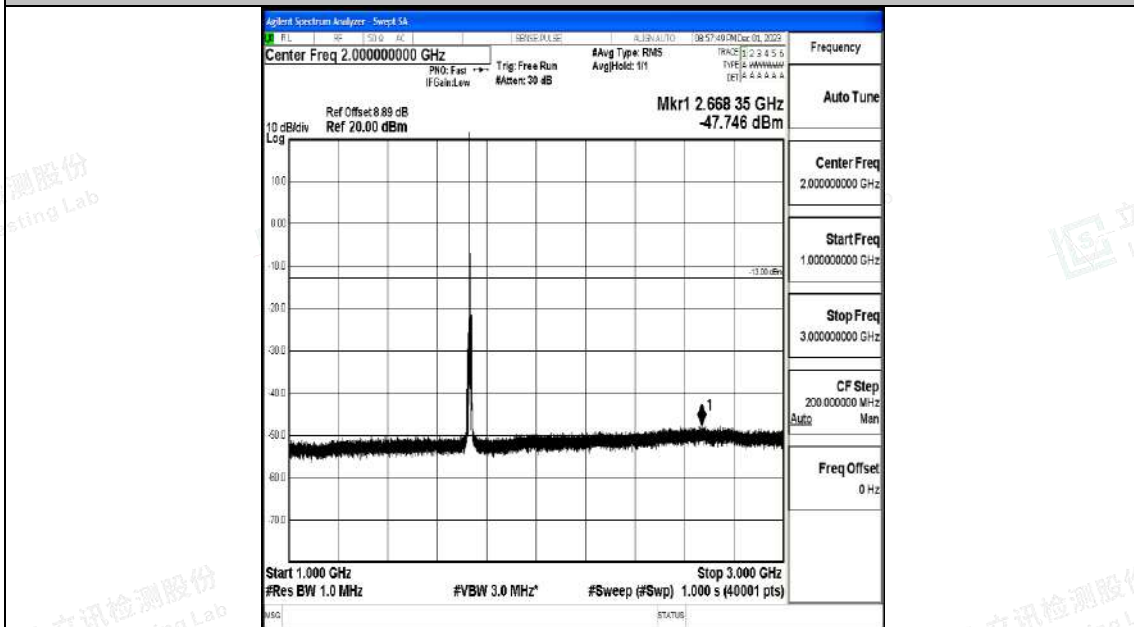

Band4_5MHz_QPSK_20175_1RB#0_0.009~0.15_0.009~0.15

Band4_5MHz_QPSK_20175_1RB#0_0.15~30_0.15~30

Band4_5MHz_QPSK_20175_1RB#0_30~1000_30~1000

Band4_5MHz_QPSK_20175_1RB#0_1000~3000_1000~3000

Band4_5MHz_QPSK_20175_1RB#0_3000~20000_3000~20000