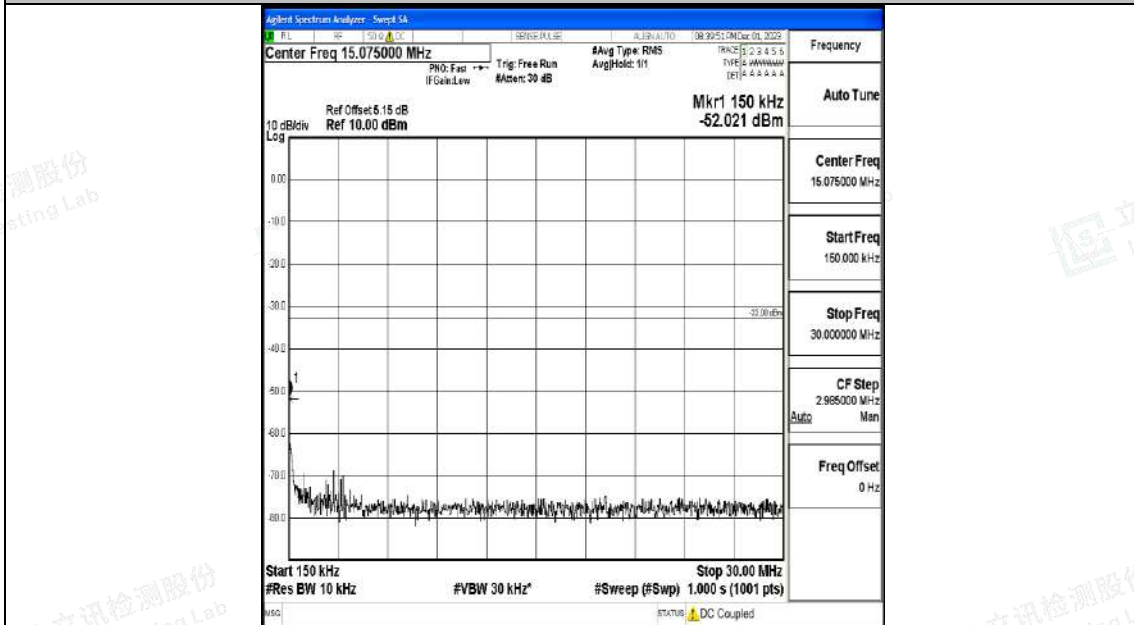

Band4_3MHz_QPSK_20385_1RB#0_0.009~0.15_0.009~0.15

Band4_3MHz_QPSK_20385_1RB#0_0.15~30_0.15~30