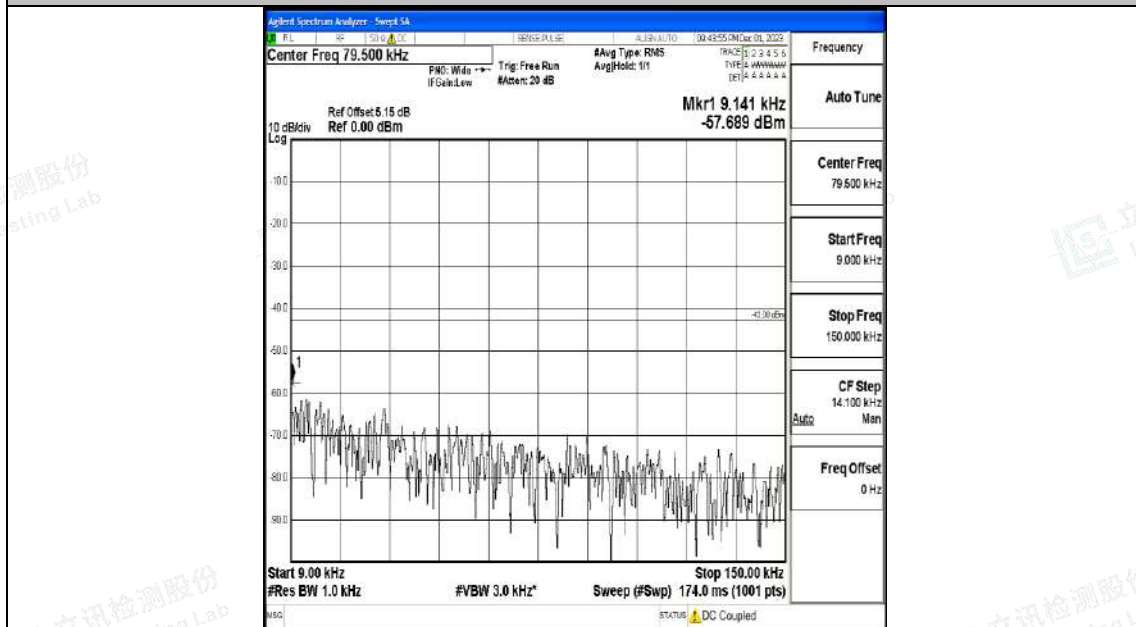

Band4_20MHz_QPSK_20050_1RB#0_0.009~0.15_0.009~0.15

Band4_20MHz_QPSK_20050_1RB#0_0.15~30_0.15~30

Band4_20MHz_QPSK_20050_1RB#0_30~1000_30~1000

Band4_20MHz_QPSK_20050_1RB#0_1000~3000_1000~3000

Band4_20MHz_QPSK_20050_1RB#0_3000~20000_3000~20000