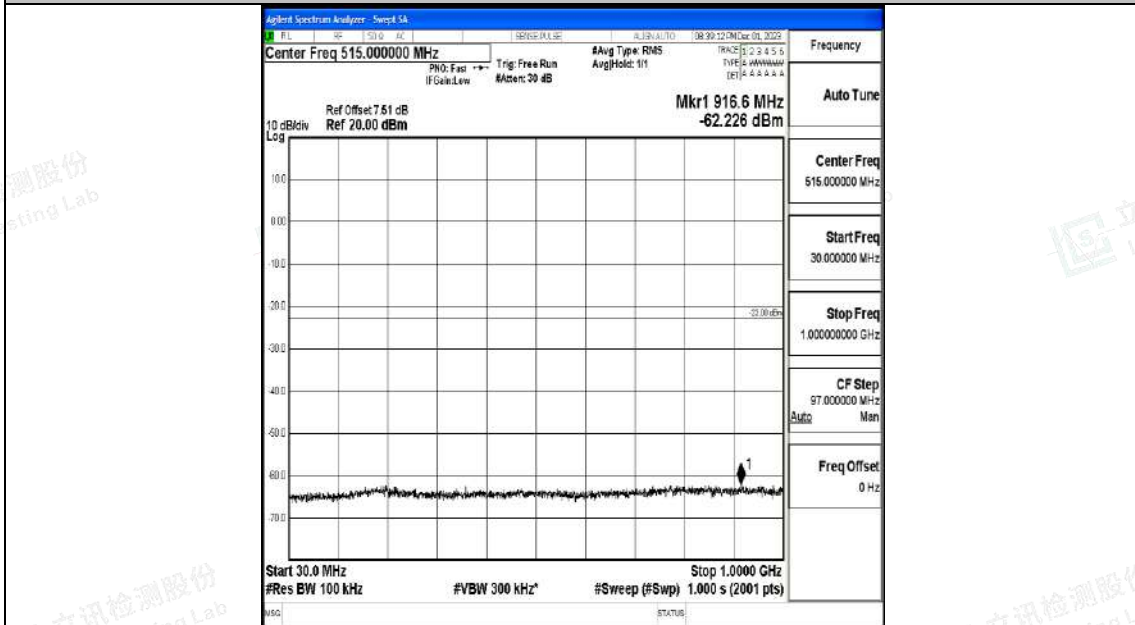

Band4_3MHz_16QAM_20175_1RB#0_0.15~30_0.15~30

Band4_3MHz_16QAM_20175_1RB#0_30~1000_30~1000