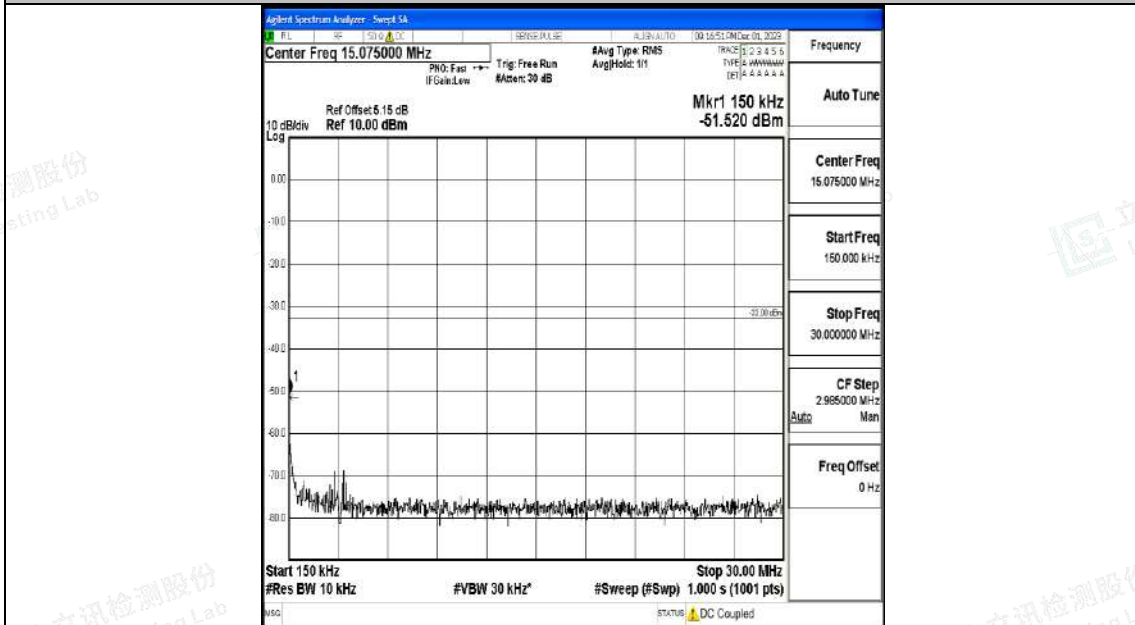

Band4_10MHz_QPSK_20350_1RB#0_0.009~0.15_0.009~0.15

Band4_10MHz_QPSK_20350_1RB#0_0.15~30_0.15~30