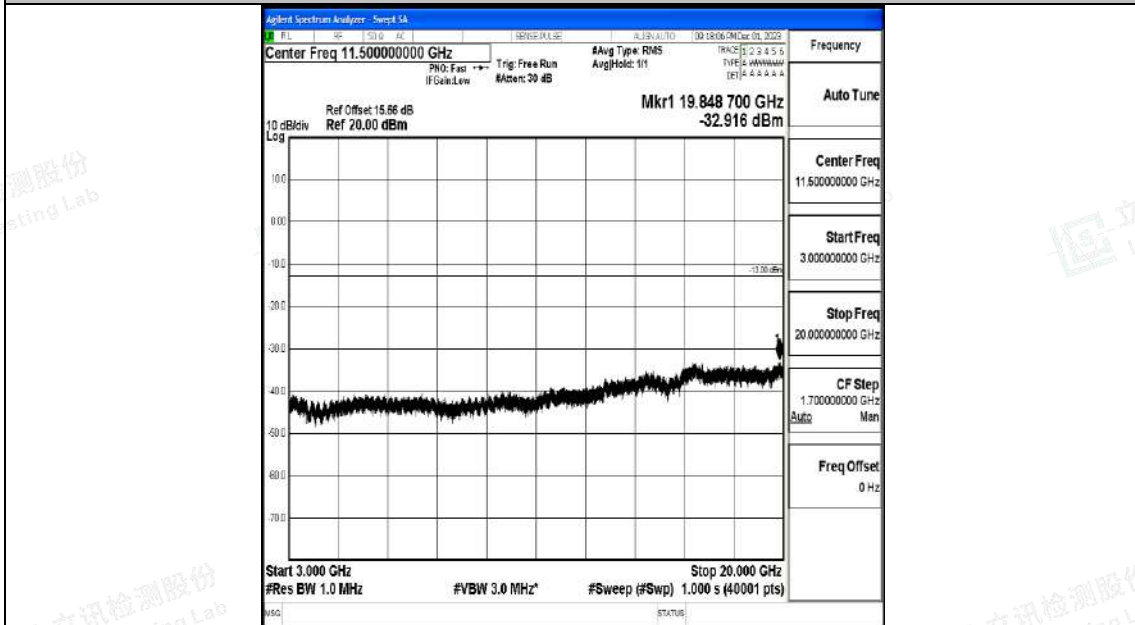

Band4_10MHz_16QAM_20350_1RB#0_0.009~0.15_0.009~0.15

Band4_10MHz_16QAM_20350_1RB#0_0.15~30_0.15~30

Band4_10MHz_16QAM_20350_1RB#0_30~1000_30~1000

Band4_10MHz_16QAM_20350_1RB#0_1000~3000_1000~3000

Band4_10MHz_16QAM_20350_1RB#0_3000~20000_3000~20000