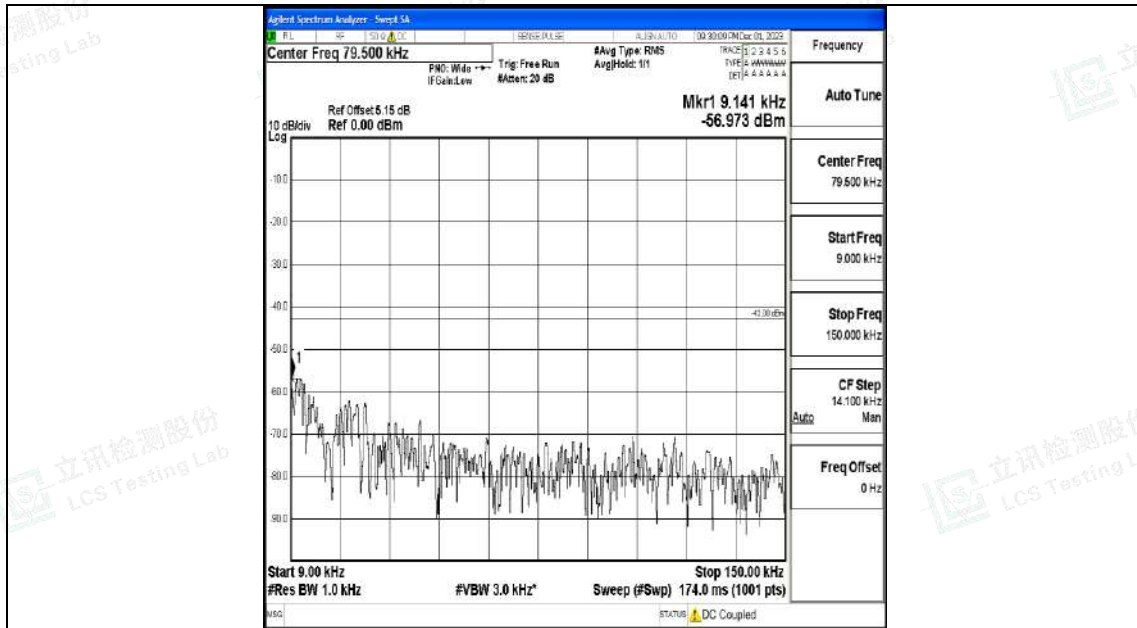

Band4_15MHz_16QAM_20025_1RB#0_0.009~0.15_0.009~0.15

Band4_15MHz_16QAM_2025_1RB#0_0.15~30_0.15~30

Band4_15MHz_16QAM_2025_1RB#0_30~1000_30~1000

Band4_15MHz_16QAM_2025_1RB#0_1000~3000_1000~3000

Band4_15MHz_16QAM_2025_1RB#0_3000~20000_3000~20000