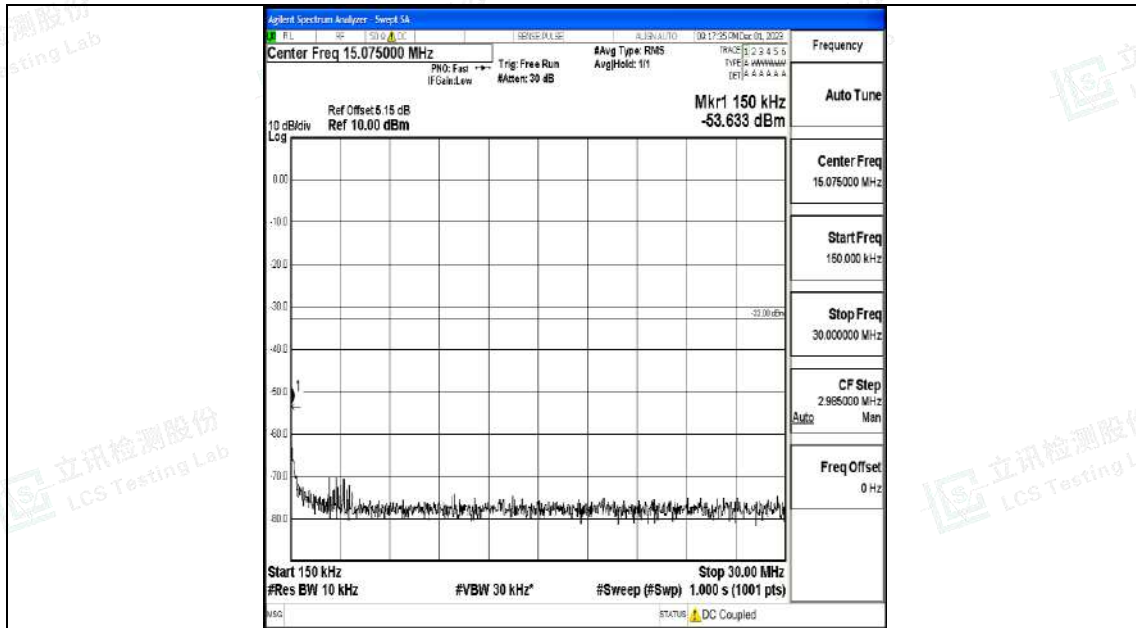

Band4_10MHz_16QAM_20350_1RB#0_0.009~0.15_0.009~0.15

Band4_10MHz_16QAM_20350_1RB#0_0.15~30_0.15~30