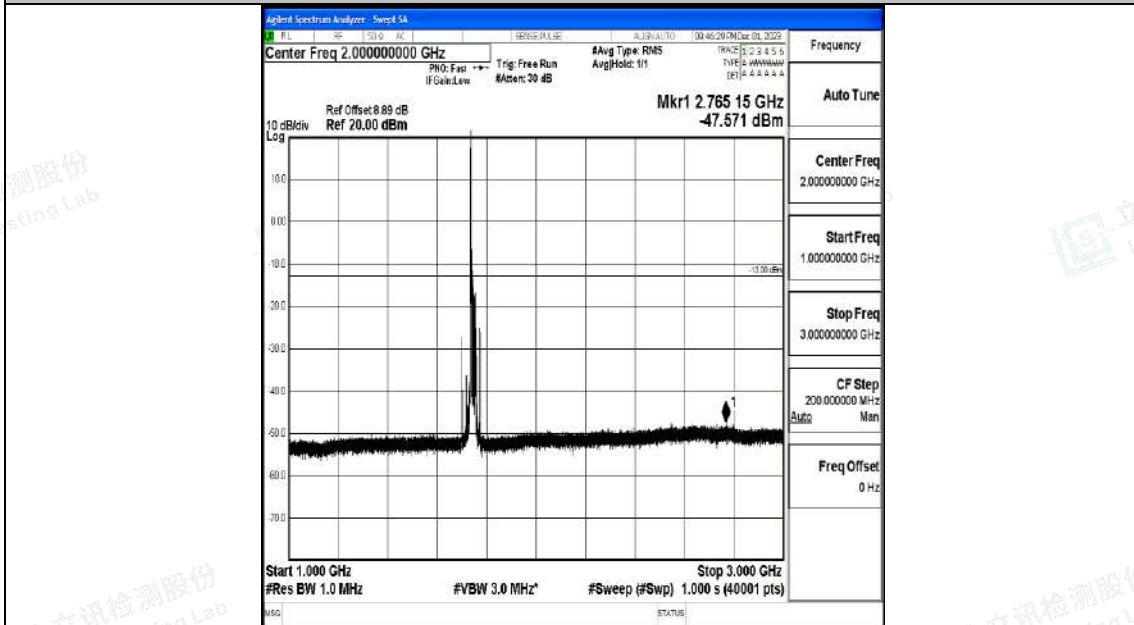

Band4_20MHz_QPSK_20300_1RB#0_0.009~0.15_0.009~0.15

Band4_20MHz_QPSK_20300_1RB#0_0.15~30_0.15~30

Band4_20MHz_QPSK_20300_1RB#0_30~1000_30~1000

Band4_20MHz_QPSK_20300_1RB#0_1000~3000_1000~3000

Band4_20MHz_QPSK_20300_1RB#0_3000~20000_3000~20000