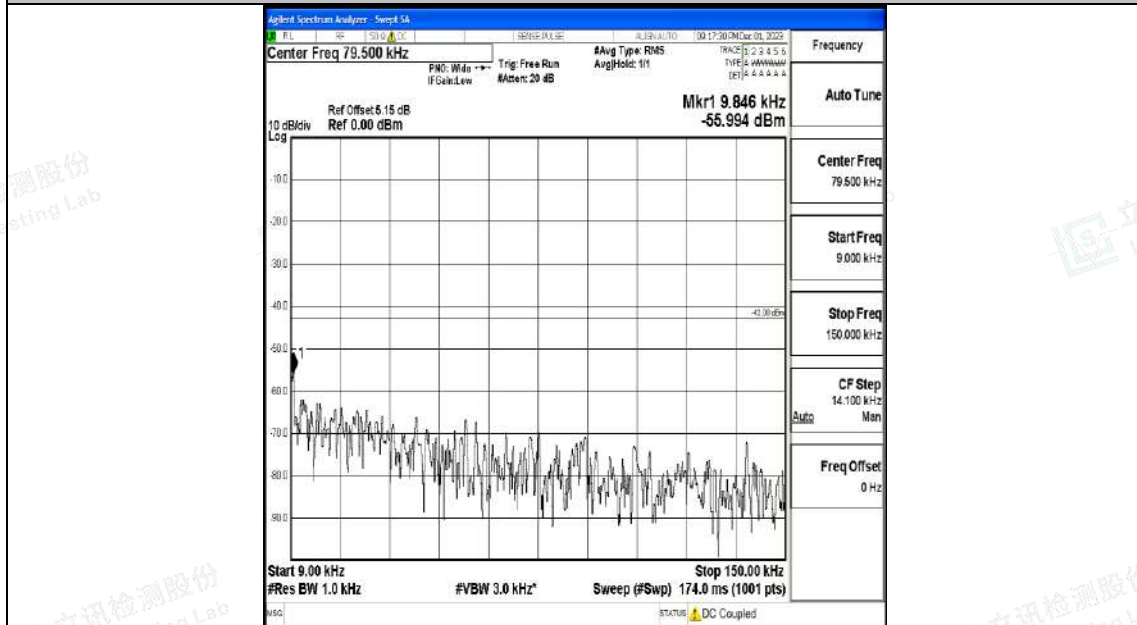

Band4_10MHz_QPSK_20350_1RB#0_0.009~0.15_0.009~0.15

Band4_10MHz_QPSK_20350_1RB#0_0.15~30_0.15~30

Band4_10MHz_QPSK_20350_1RB#0_30~1000_30~1000

Band4_10MHz_QPSK_20350_1RB#0_1000~3000_1000~3000

Band4_10MHz_QPSK_20350_1RB#0_3000~20000_3000~20000