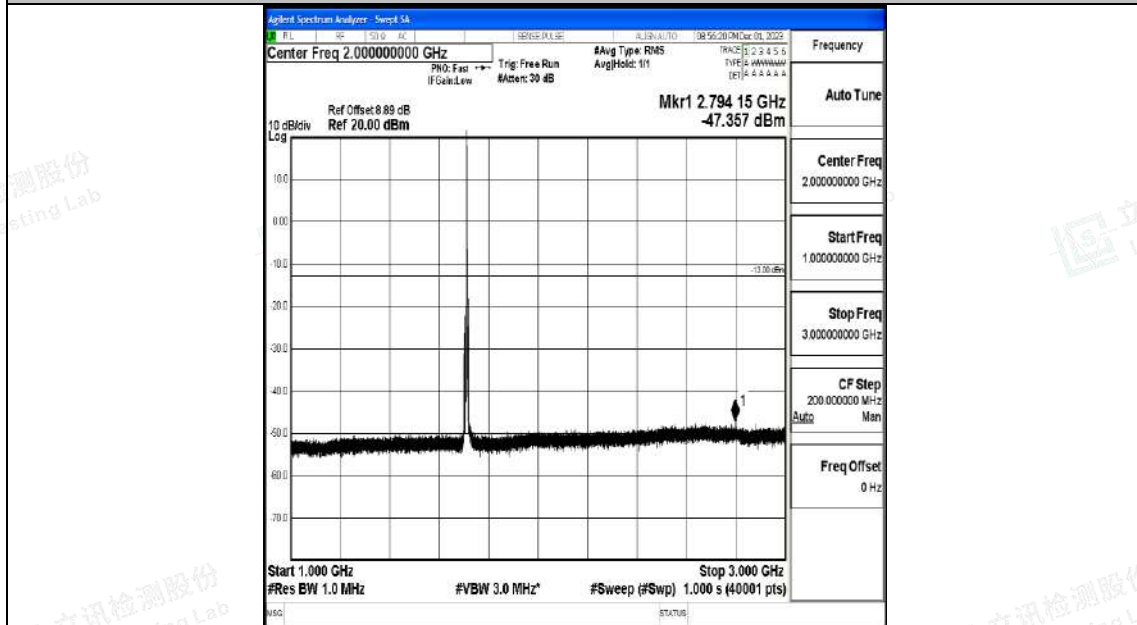

Band4_5MHz_QPSK_19975_1RB#0_0.009~0.15_0.009~0.15

Band4_5MHz_QPSK_19975_1RB#0_0.15~30_0.15~30

Band4_5MHz_QPSK_19975_1RB#0_30~1000_30~1000

Band4_5MHz_QPSK_19975_1RB#0_1000~3000_1000~3000

Band4_5MHz_QPSK_19975_1RB#0_3000~20000_3000~20000