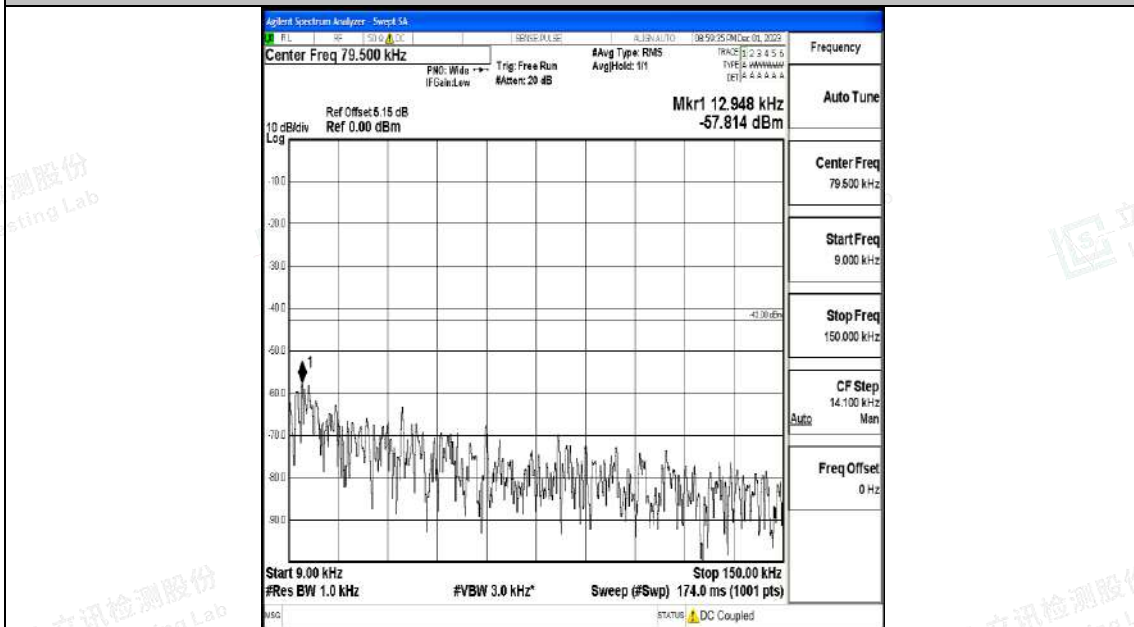

Band4_5MHz_QPSK_20375_1RB#0_0.009~0.15_0.009~0.15

Band4_5MHz_QPSK_20375_1RB#0_0.15~30_0.15~30

Band4_5MHz_QPSK_20375_1RB#0_30~1000_30~1000

Band4_5MHz_QPSK_20375_1RB#0_1000~3000_1000~3000

Band4_5MHz_QPSK_20375_1RB#0_3000~20000_3000~20000