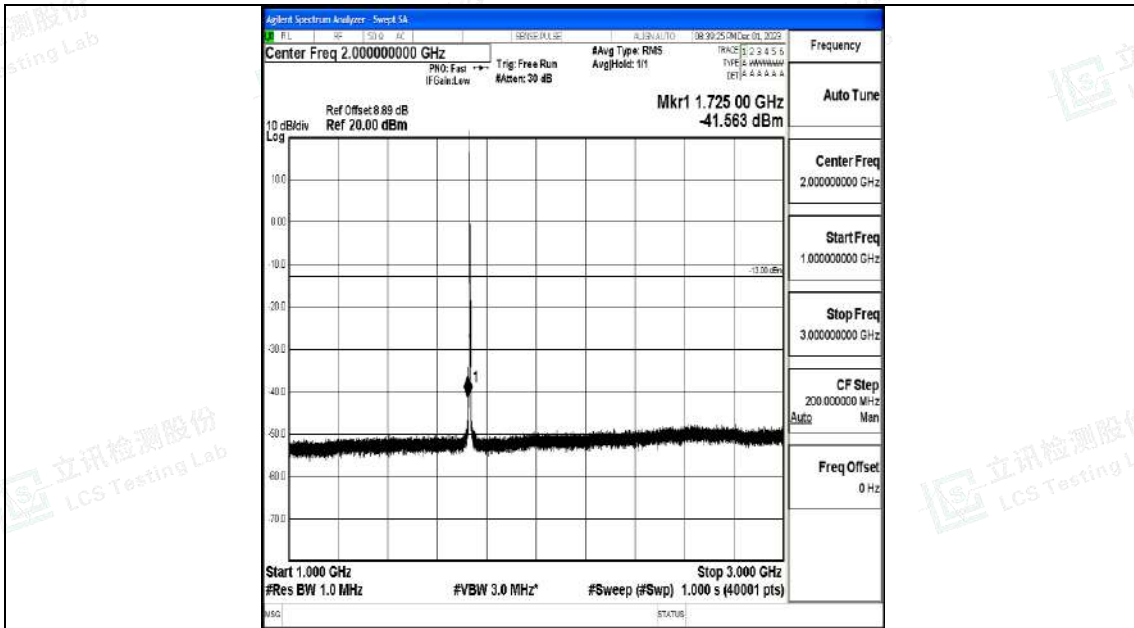

Band4_3MHz_16QAM_20175_1RB#0_0.009~0.15_0.009~0.15

Band4_3MHz_16QAM_20175_1RB#0_0.15~30_0.15~30

Band4_3MHz_16QAM_20175_1RB#0_30~1000_30~1000

Band4_3MHz_16QAM_20175_1RB#0_1000~3000_1000~3000

Band4_3MHz_16QAM_20175_1RB#0_3000~20000_3000~20000