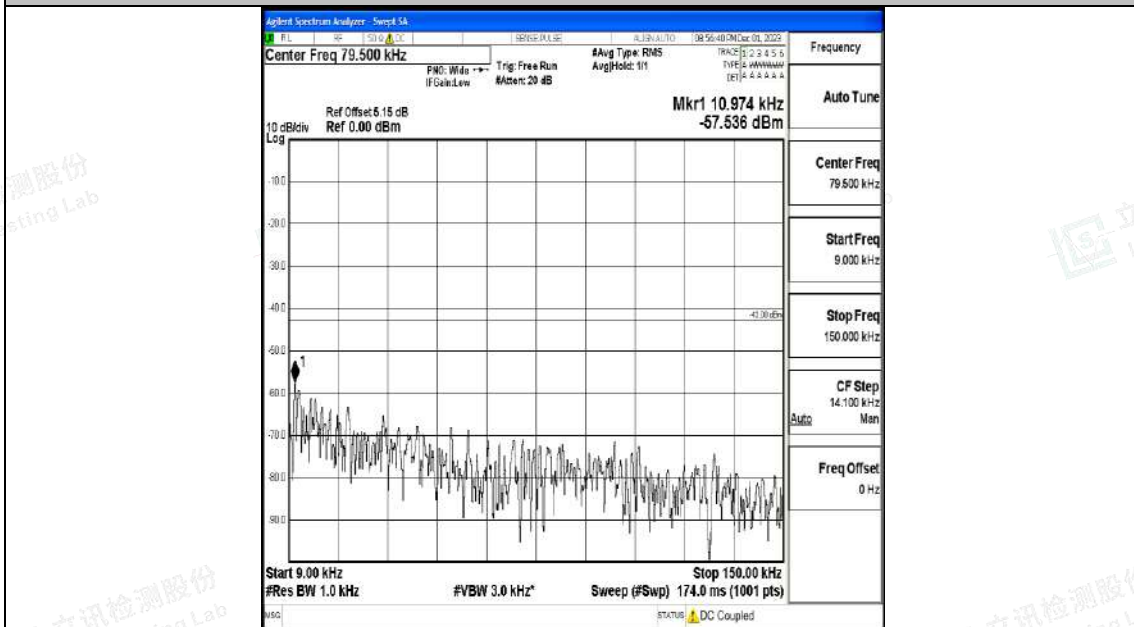

Band4_5MHz_QPSK_19975_1RB#0_0.009~0.15_0.009~0.15

Band4_5MHz_QPSK_19975_1RB#0_0.15~30_0.15~30

Band4_5MHz_QPSK_19975_1RB#0_30~1000_30~1000

Band4_5MHz_QPSK_19975_1RB#0_1000~3000_1000~3000

Band4_5MHz_QPSK_19975_1RB#0_3000~20000_3000~20000