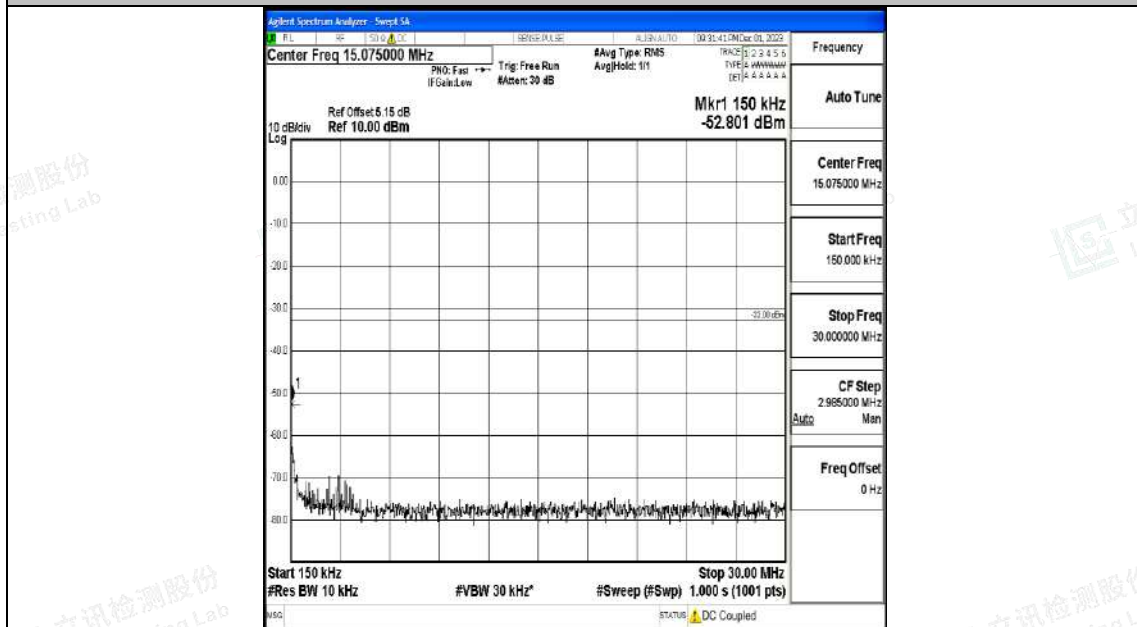

Band4_15MHz_QPSK_20325_1RB#0_0.009~0.15_0.009~0.15

Band4_15MHz_QPSK_20325_1RB#0_0.15~30_0.15~30