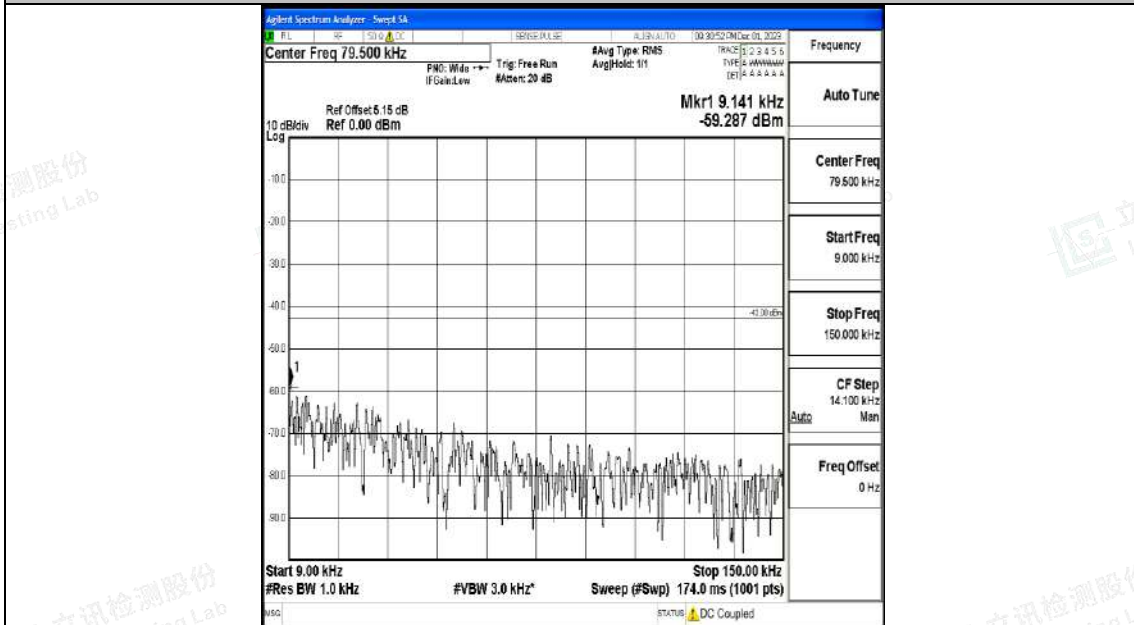

Band4_15MHz_QPSK_20175_1RB#0_0.009~0.15_0.009~0.15

Band4_15MHz_QPSK_20175_1RB#0_0.15~30_0.15~30

Band4_15MHz_QPSK_20175_1RB#0_30~1000_30~1000

Band4_15MHz_QPSK_20175_1RB#0_1000~3000_1000~3000

Band4_15MHz_QPSK_20175_1RB#0_3000~20000_3000~20000