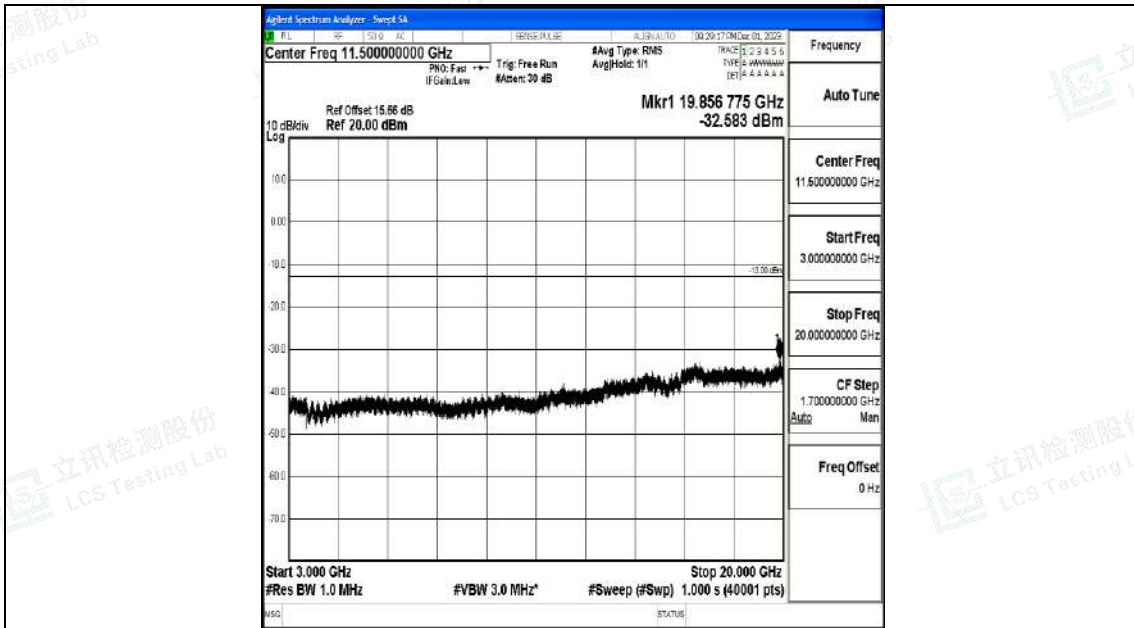

Band4_15MHz_QPSK_20025_1RB#0_0.009~0.15_0.009~0.15

Band4_15MHz_QPSK_20025_1RB#0_0.15~30_0.15~30

Band4_15MHz_QPSK_2025_1RB#0_30~1000_30~1000

Band4_15MHz_QPSK_2025_1RB#0_1000~3000_1000~3000

Band4_15MHz_QPSK_20025_1RB#0_3000~20000_3000~20000