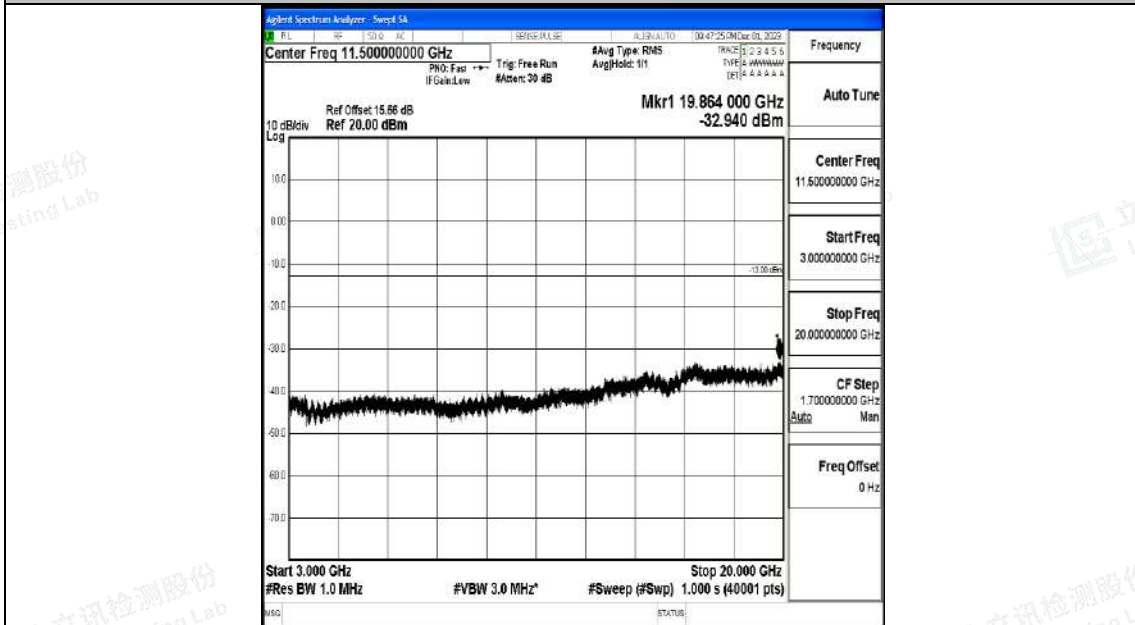

Band4_20MHz_16QAM_20300_1RB#0_0.009~0.15_0.009~0.15

Band4_20MHz_16QAM_20300_1RB#0_0.15~30_0.15~30

Band4_20MHz_16QAM_20300_1RB#0_30~1000_30~1000

Band4_20MHz_16QAM_20300_1RB#0_1000~3000_1000~3000

Band4_20MHz_16QAM_20300_1RB#0_3000~20000_3000~20000