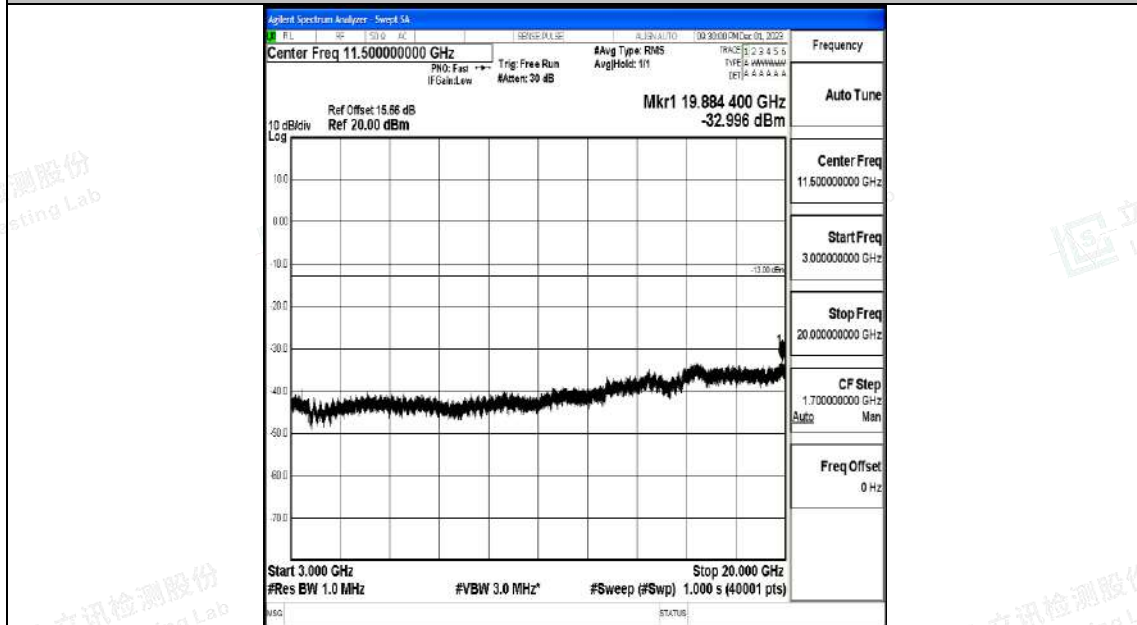

Band4_15MHz_16QAM_20025_1RB#0_0.009~0.15_0.009~0.15

Band4_15MHz_16QAM_2025_1RB#0_0.15~30_0.15~30

Band4_15MHz_16QAM_2025_1RB#0_30~1000_30~1000

Band4_15MHz_16QAM_2025_1RB#0_1000~3000_1000~3000

Band4_15MHz_16QAM_2025_1RB#0_3000~20000_3000~20000