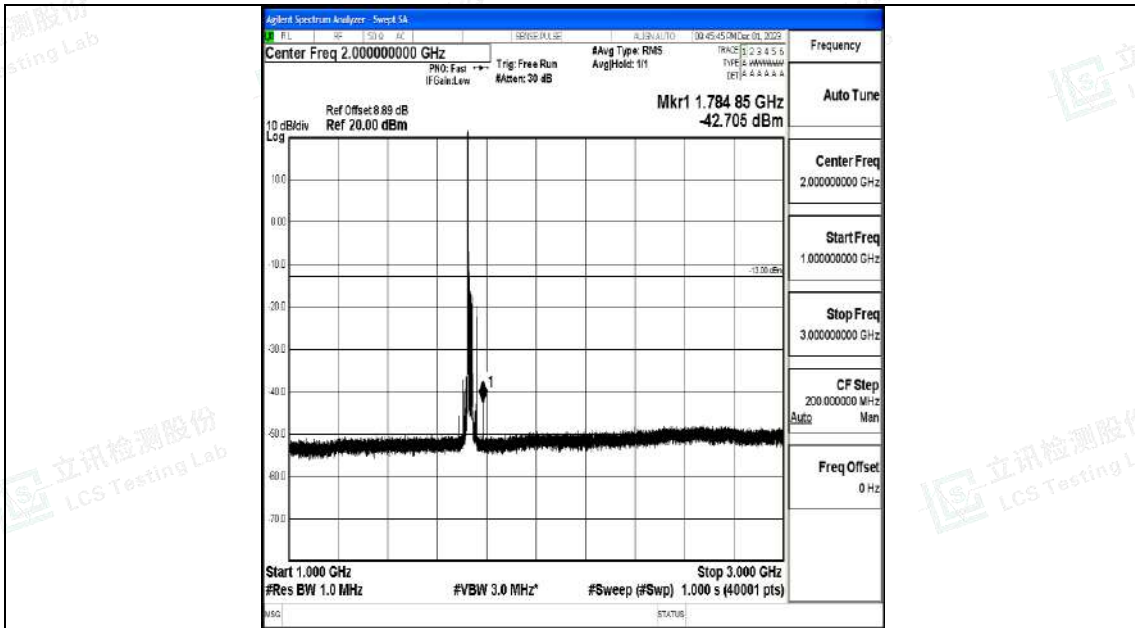

Band4_20MHz_16QAM_20175_1RB#0_0.009~0.15_0.009~0.15

Band4_20MHz_16QAM_20175_1RB#0_0.15~30_0.15~30

Band4_20MHz_16QAM_20175_1RB#0_30~1000_30~1000

Band4_20MHz_16QAM_20175_1RB#0_1000~3000_1000~3000

Band4_20MHz_16QAM_20175_1RB#0_3000~20000_3000~20000