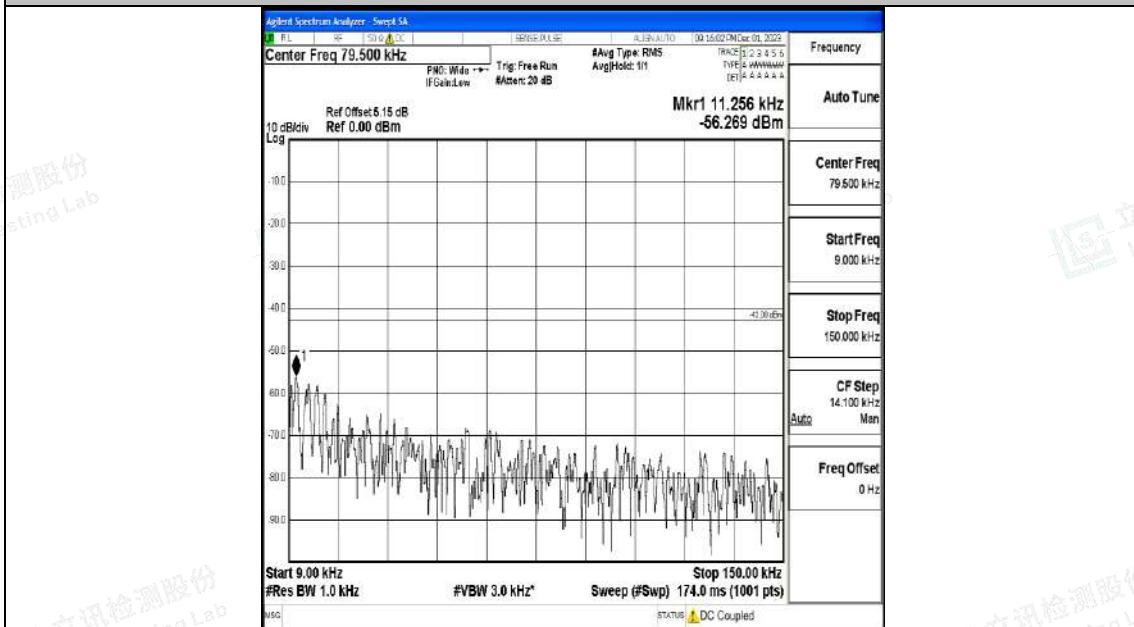

Band4_10MHz_QPSK_20175_1RB#0_0.009~0.15_0.009~0.15

Band4_10MHz_QPSK_20175_1RB#0_0.15~30_0.15~30

Band4_10MHz_QPSK_20175_1RB#0_30~1000_30~1000

Band4_10MHz_QPSK_20175_1RB#0_1000~3000_1000~3000

Band4_10MHz_QPSK_20175_1RB#0_3000~20000_3000~20000