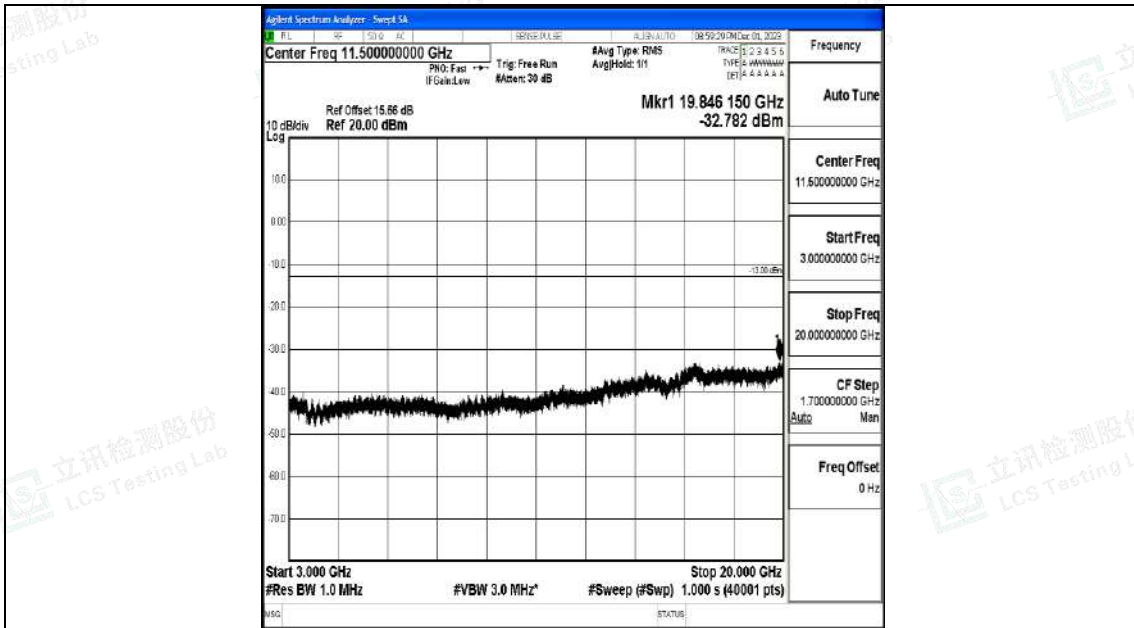

Band4_5MHz_QPSK_20375_1RB#0_0.009~0.15_0.009~0.15

Band4_5MHz_QPSK_20375_1RB#0_0.15~30_0.15~30

Band4_5MHz_QPSK_20375_1RB#0_30~1000_30~1000

Band4_5MHz_QPSK_20375_1RB#0_1000~3000_1000~3000

Band4_5MHz_QPSK_20375_1RB#0_3000~20000_3000~20000