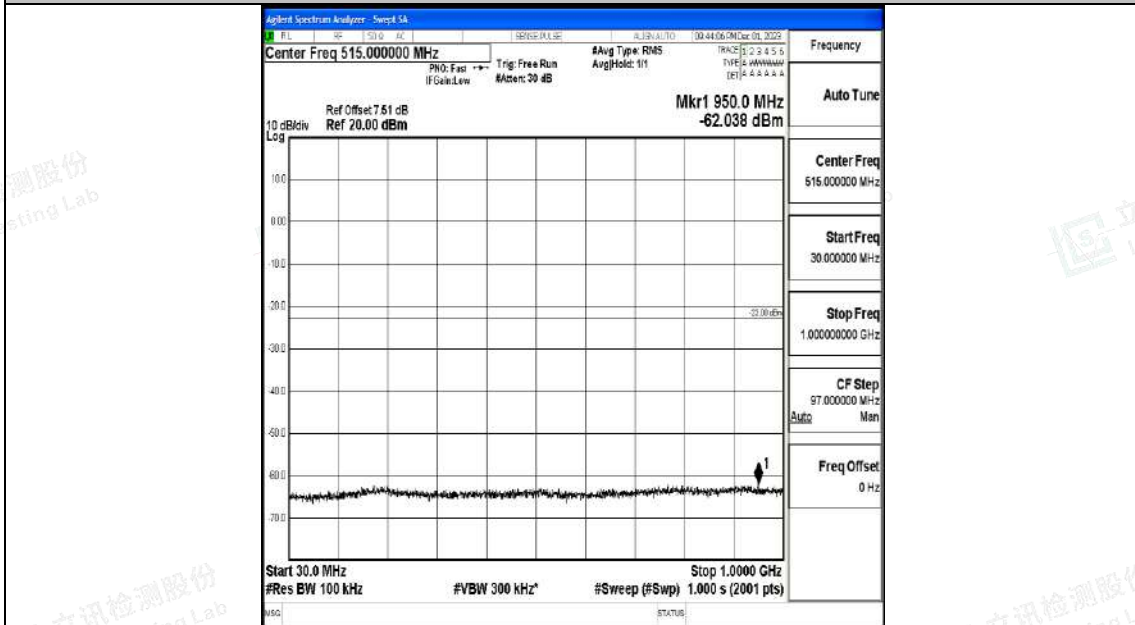

Band4_20MHz_16QAM_20050_1RB#0_0.15~30_0.15~30

Band4_20MHz_16QAM_20050_1RB#0_30~1000_30~1000