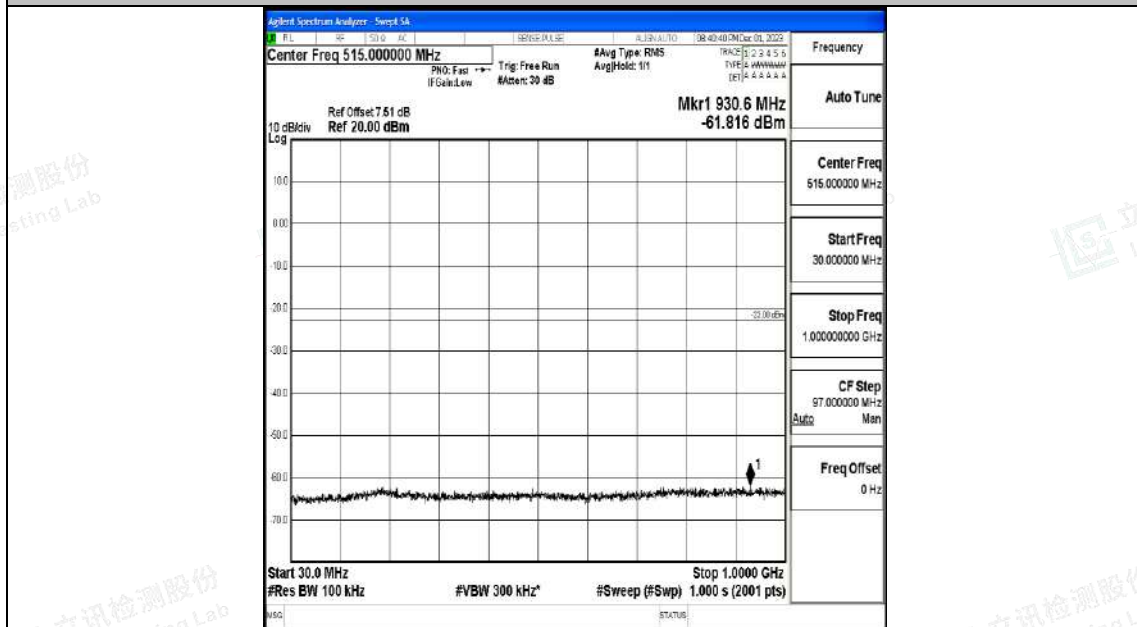

Band4_3MHz_16QAM_20385_1RB#0_0.15~30_0.15~30

Band4_3MHz_16QAM_20385_1RB#0_30~1000_30~1000