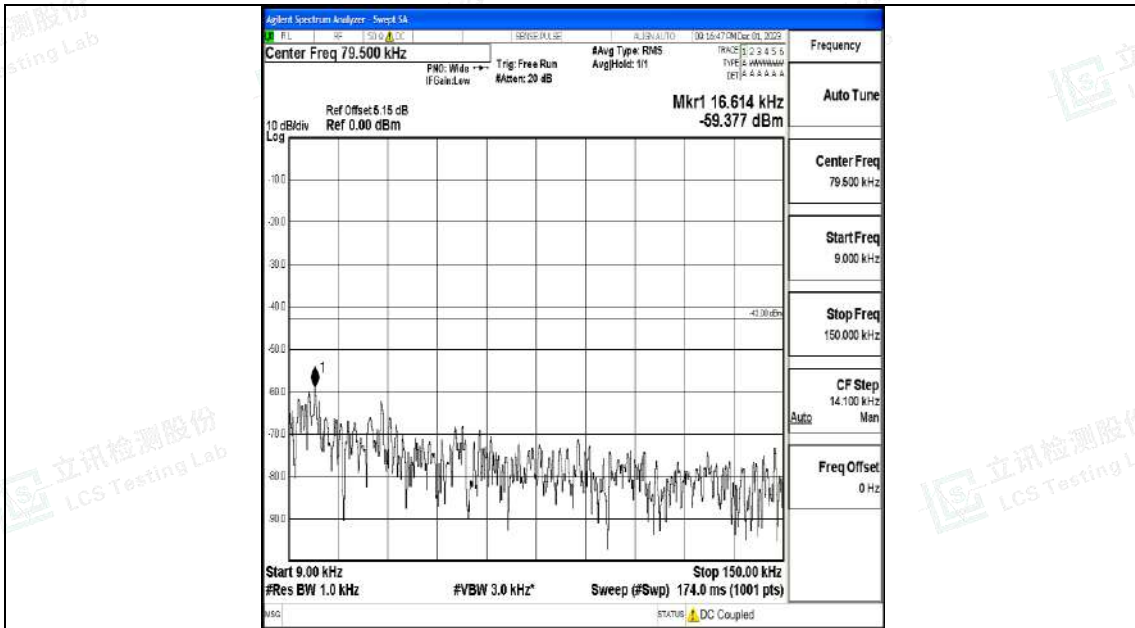

Band4_10MHz_16QAM_20175_1RB#0_0.009~0.15_0.009~0.15

Band4_10MHz_16QAM_20175_1RB#0_0.15~30_0.15~30

Band4_10MHz_16QAM_20175_1RB#0_30~1000_30~1000

Band4_10MHz_16QAM_20175_1RB#0_1000~3000_1000~3000

Band4_10MHz_16QAM_20175_1RB#0_3000~20000_3000~20000