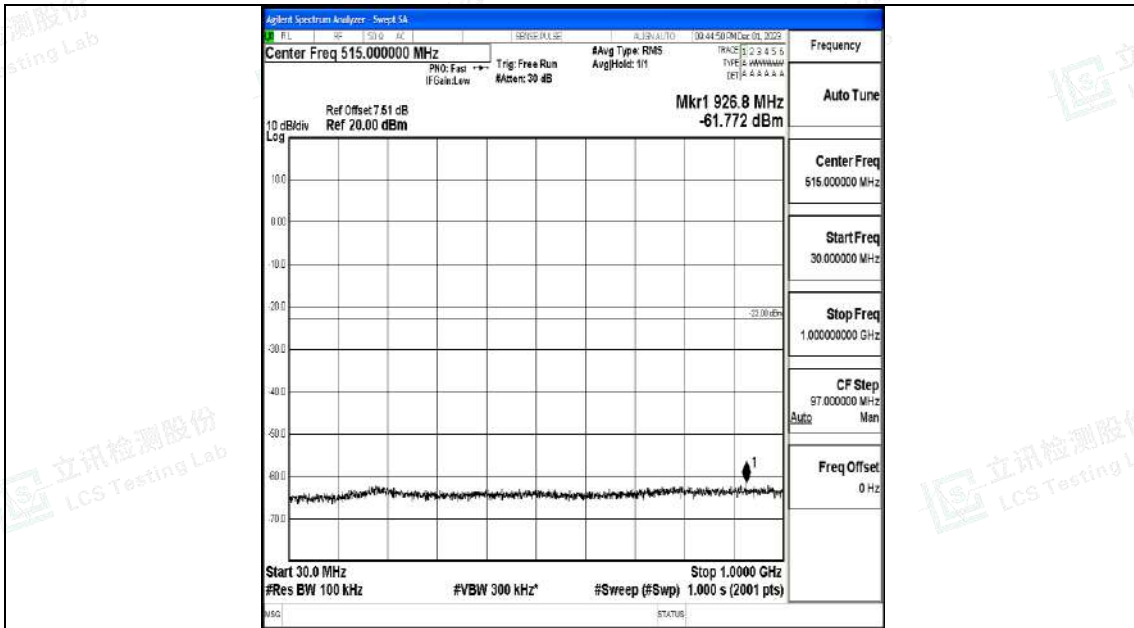

Band4_20MHz_QPSK_20175_1RB#0_0.15~30_0.15~30

Band4_20MHz_QPSK_20175_1RB#0_30~1000_30~1000