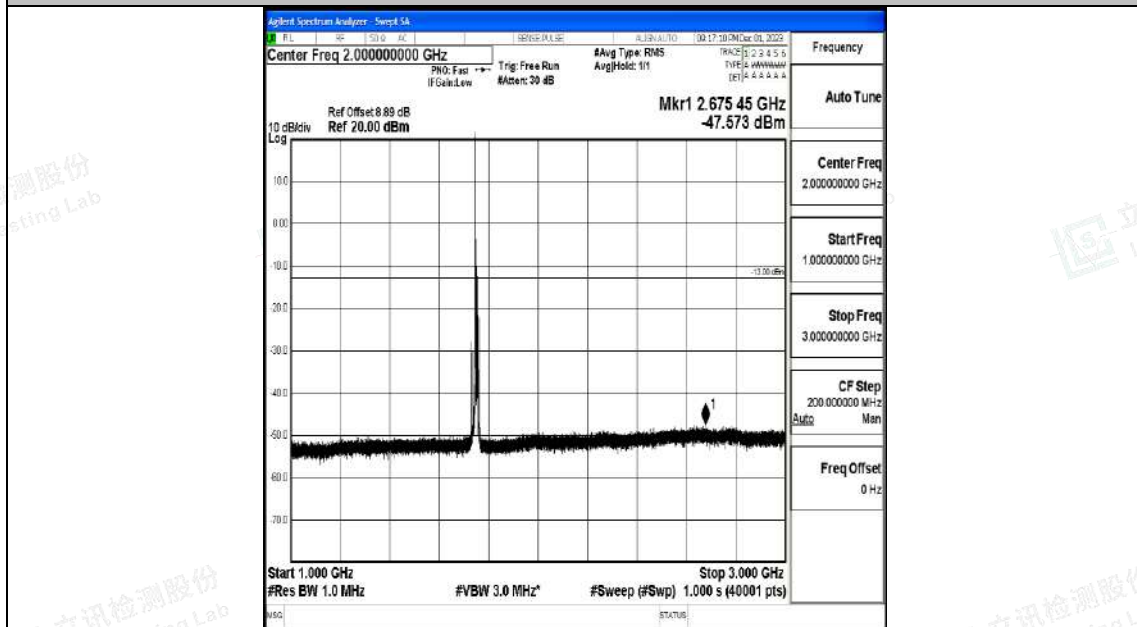

Band4_10MHz_QPSK_20350_1RB#0_0.009~0.15_0.009~0.15

Band4_10MHz_QPSK_20350_1RB#0_0.15~30_0.15~30

Band4_10MHz_QPSK_20350_1RB#0_30~1000_30~1000

Band4_10MHz_QPSK_20350_1RB#0_1000~3000_1000~3000

Band4_10MHz_QPSK_20350_1RB#0_3000~20000_3000~20000