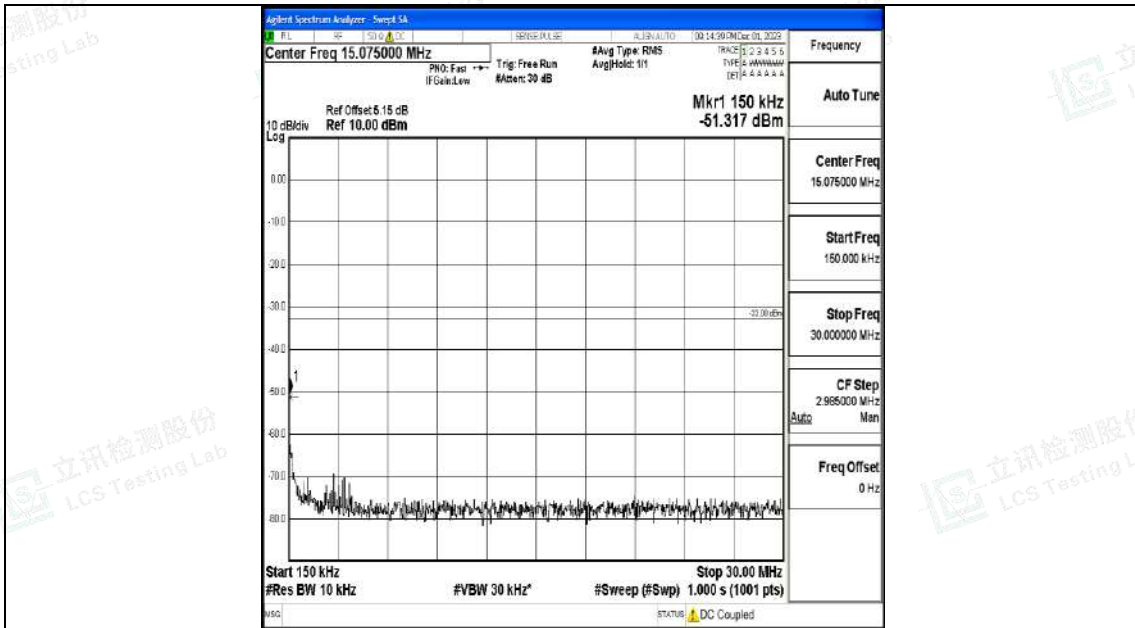

Band4_10MHz_16QAM_20000_1RB#0_0.009~0.15_0.009~0.15

Band4_10MHz_16QAM_20000_1RB#0_0.15~30_0.15~30