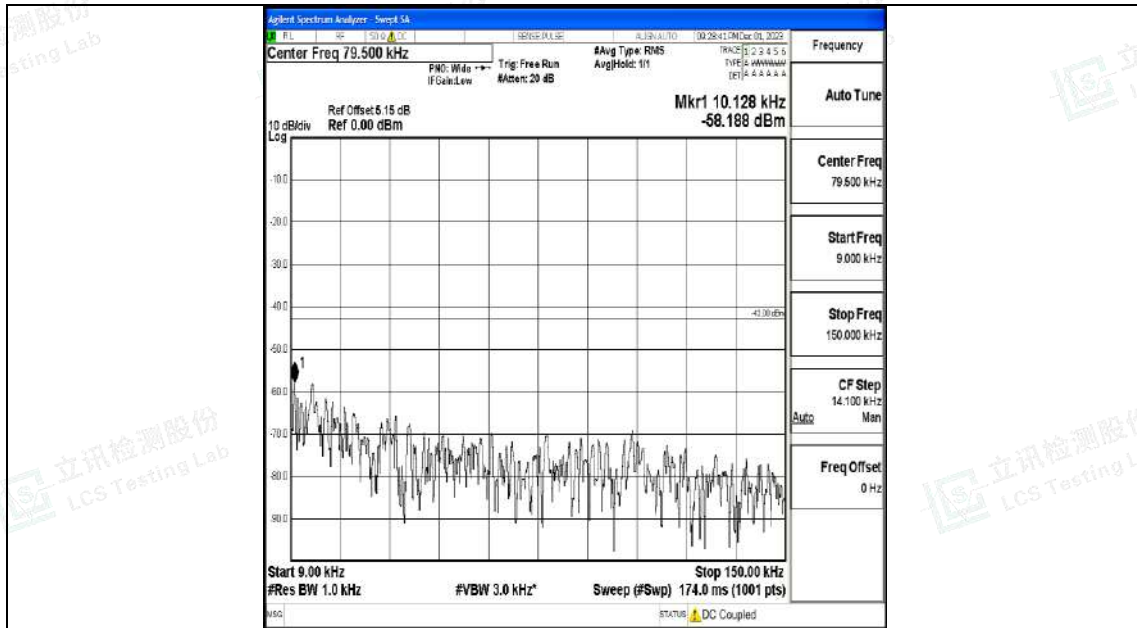

Band4_10MHz_16QAM_20350_1RB#0_0.009~0.15_0.009~0.15

Band4_10MHz_16QAM_20350_1RB#0_0.15~30_0.15~30

Band4_10MHz_16QAM_20350_1RB#0_30~1000_30~1000

Band4_10MHz_16QAM_20350_1RB#0_1000~3000_1000~3000

Band4_10MHz_16QAM_20350_1RB#0_3000~20000_3000~20000