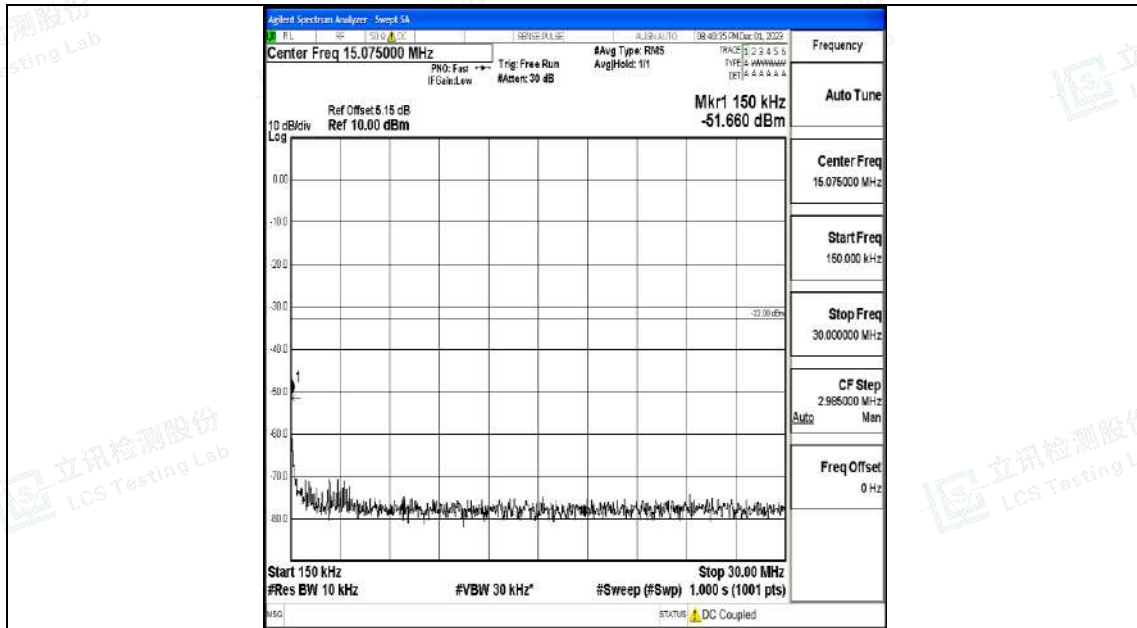

Band4_3MHz_16QAM_20385_1RB#0_0.009~0.15_0.009~0.15

Band4_3MHz_16QAM_20385_1RB#0_0.15~30_0.15~30