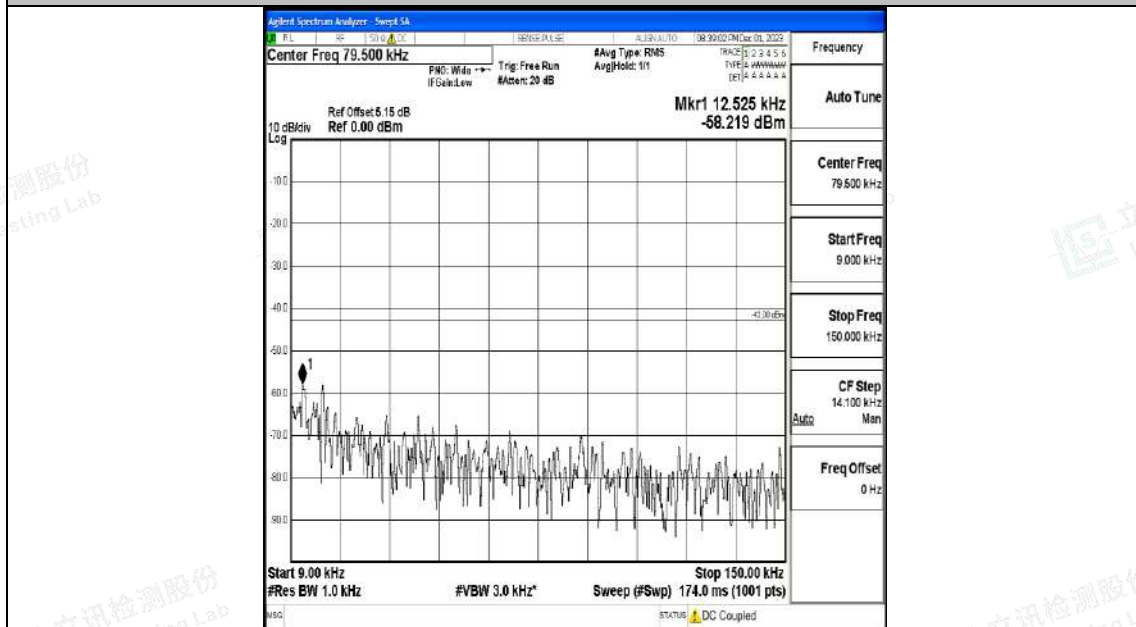

Band4_3MHz_QPSK_20175_1RB#0_0.009~0.15_0.009~0.15

Band4_3MHz_QPSK_20175_1RB#0_0.15~30_0.15~30

Band4_3MHz_QPSK_20175_1RB#0_30~1000_30~1000

Band4_3MHz_QPSK_20175_1RB#0_1000~3000_1000~3000

Band4_3MHz_QPSK_20175_1RB#0_3000~20000_3000~20000