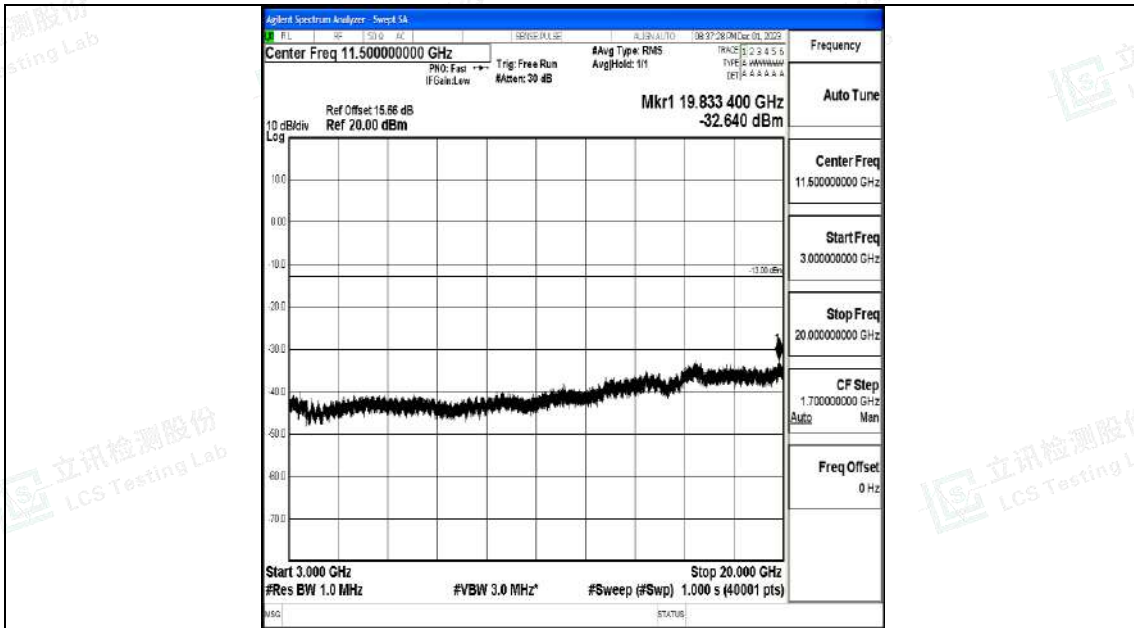

Band4_3MHz_QPSK_19965_1RB#0_0.009~0.15_0.009~0.15

Band4_3MHz_QPSK_19965_1RB#0_0.15~30_0.15~30

Band4_3MHz_QPSK_19965_1RB#0_30~1000_30~1000

Band4_3MHz_QPSK_19965_1RB#0_1000~3000_1000~3000

Band4_3MHz_QPSK_19965_1RB#0_3000~20000_3000~20000