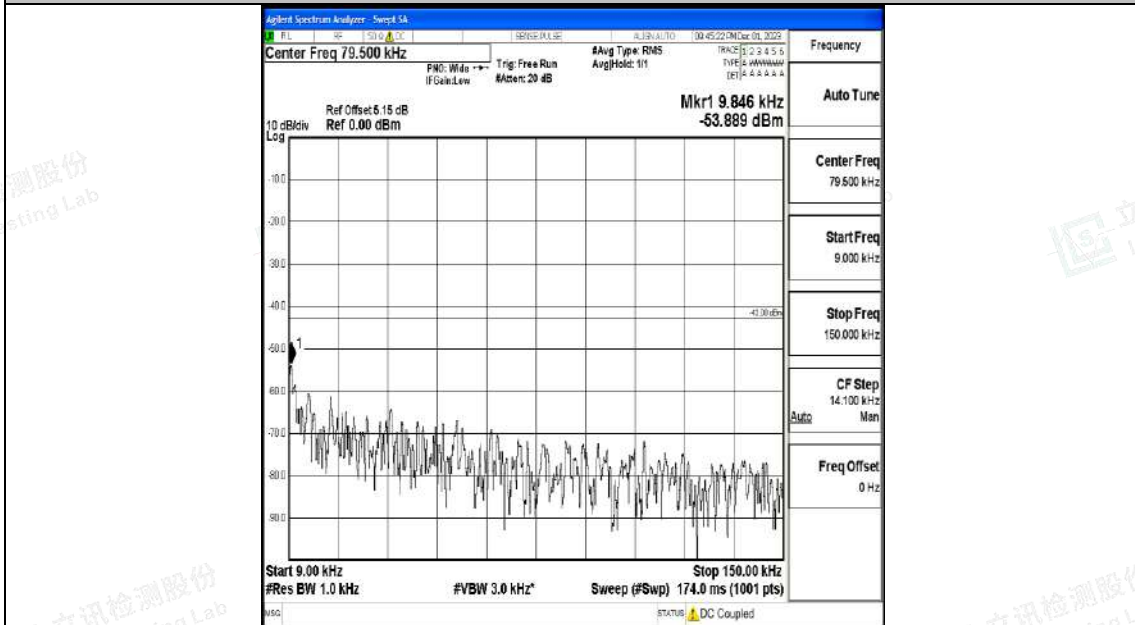

Band4_20MHz_QPSK_20175_1RB#0_0.009~0.15_0.009~0.15

Band4_20MHz_QPSK_20175_1RB#0_0.15~30_0.15~30

Band4_20MHz_QPSK_20175_1RB#0_30~1000_30~1000

Band4_20MHz_QPSK_20175_1RB#0_1000~3000_1000~3000

Band4_20MHz_QPSK_20175_1RB#0_3000~20000_3000~20000