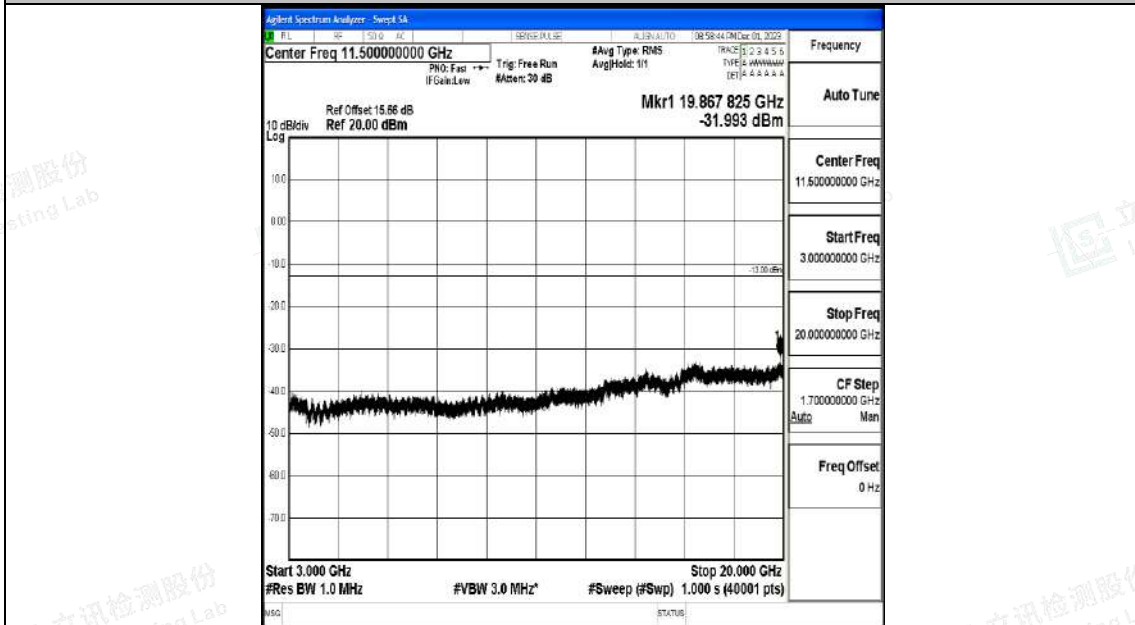

Band4_5MHz_16QAM_20175_1RB#0_0.009~0.15_0.009~0.15

Band4_5MHz_16QAM_20175_1RB#0_0.15~30_0.15~30

Band4_5MHz_16QAM_20175_1RB#0_30~1000_30~1000

Band4_5MHz_16QAM_20175_1RB#0_1000~3000_1000~3000

Band4_5MHz_16QAM_20175_1RB#0_3000~20000_3000~20000