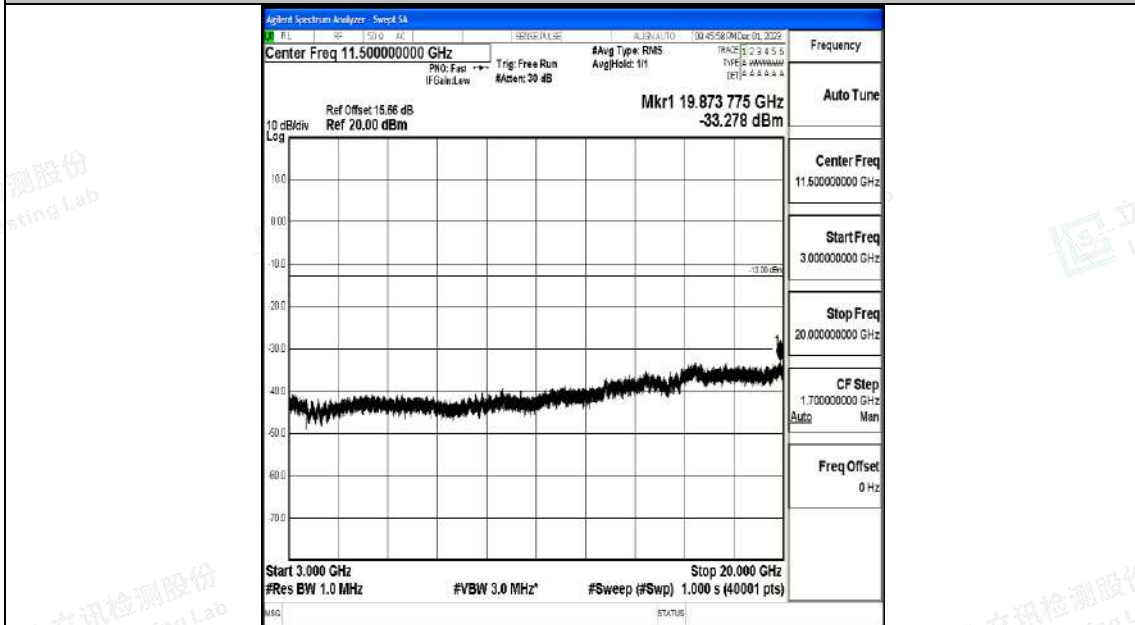

Band4_20MHz_16QAM_20175_1RB#0_0.009~0.15_0.009~0.15

Band4_20MHz_16QAM_20175_1RB#0_0.15~30_0.15~30

Band4_20MHz_16QAM_20175_1RB#0_30~1000_30~1000

Band4_20MHz_16QAM_20175_1RB#0_1000~3000_1000~3000

Band4_20MHz_16QAM_20175_1RB#0_3000~20000_3000~20000