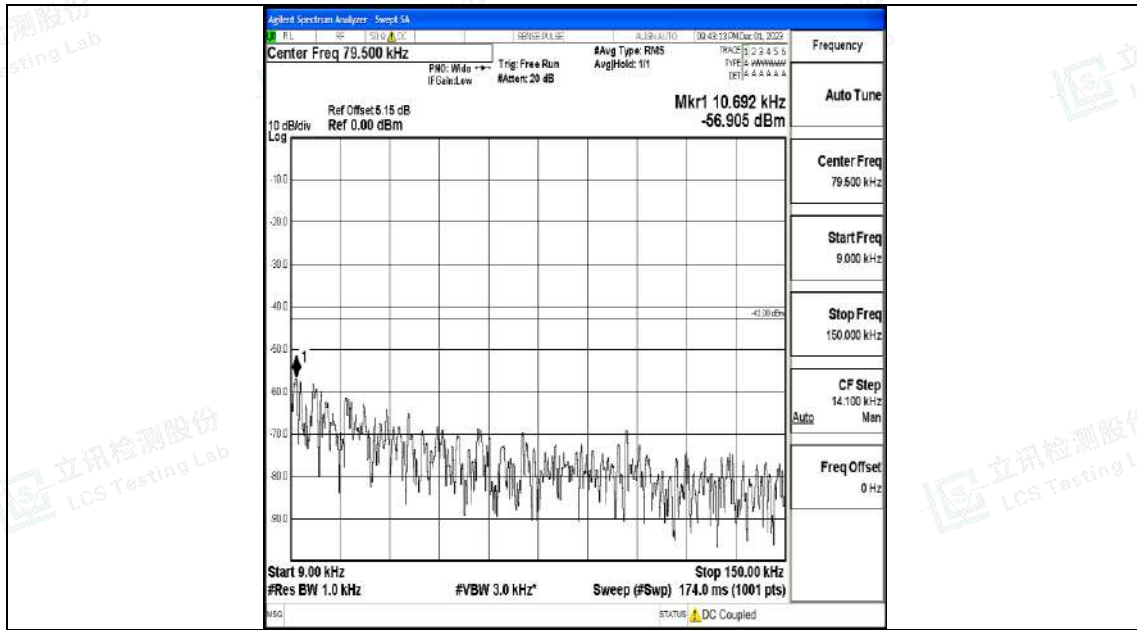

Band4_15MHz_16QAM_20325_1RB#0_0.009~0.15_0.009~0.15

Band4_15MHz_16QAM_20325_1RB#0_0.15~30_0.15~30

Band4_15MHz_16QAM_20325_1RB#0_30~1000_30~1000

Band4_15MHz_16QAM_20325_1RB#0_1000~3000_1000~3000

Band4_15MHz_16QAM_20325_1RB#0_3000~20000_3000~20000