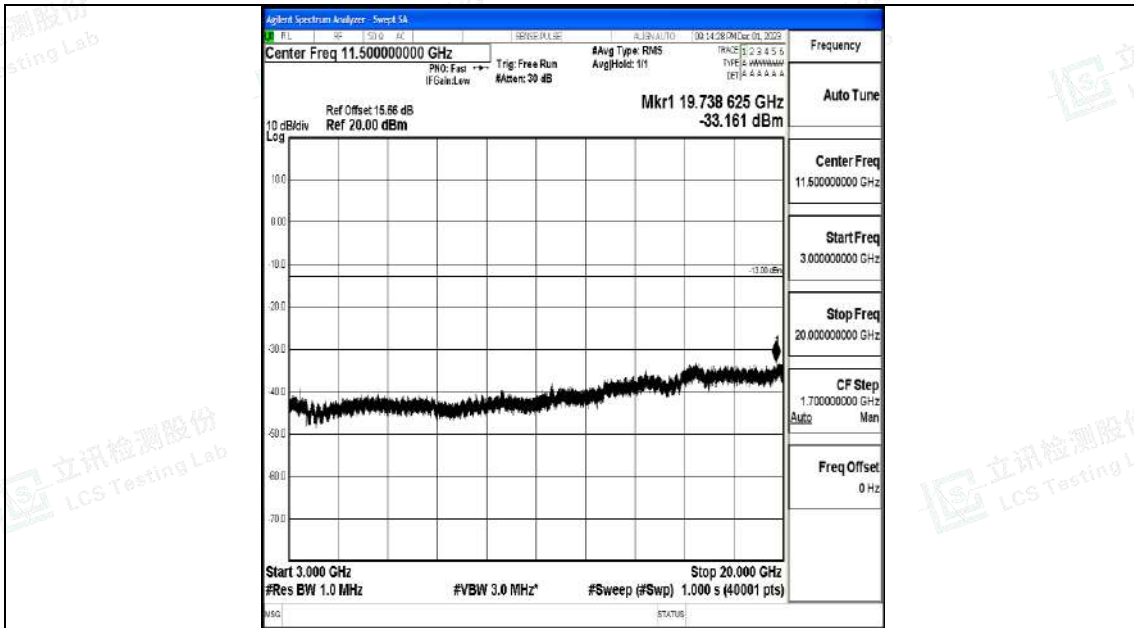

Band4_10MHz_QPSK_20000_1RB#0_0.009~0.15_0.009~0.15

Band4_10MHz_QPSK_20000_1RB#0_0.15~30_0.15~30

Band4_10MHz_QPSK_20000_1RB#0_30~1000_30~1000

Band4_10MHz_QPSK_20000_1RB#0_1000~3000_1000~3000

Band4_10MHz_QPSK_20000_1RB#0_3000~20000_3000~20000