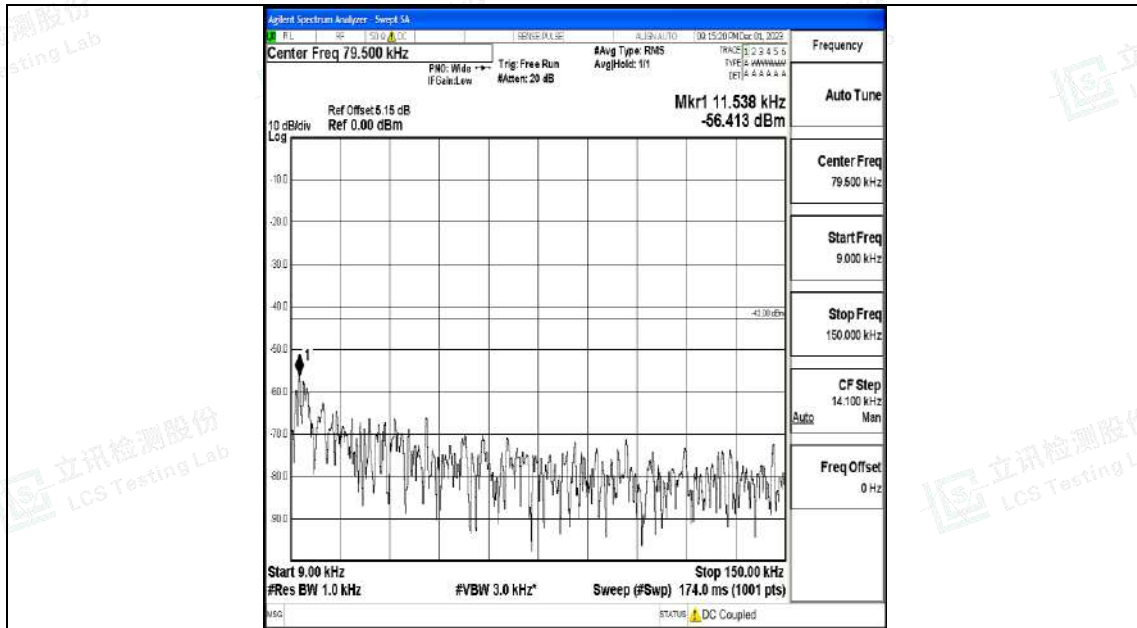

Band4_10MHz_16QAM_20000_1RB#0_0.009~0.15_0.009~0.15

Band4_10MHz_16QAM_20000_1RB#0_0.15~30_0.15~30

Band4_10MHz_16QAM_20000_1RB#0_30~1000_30~1000

Band4_10MHz_16QAM_20000_1RB#0_1000~3000_1000~3000

Band4_10MHz_16QAM_20000_1RB#0_3000~20000_3000~20000