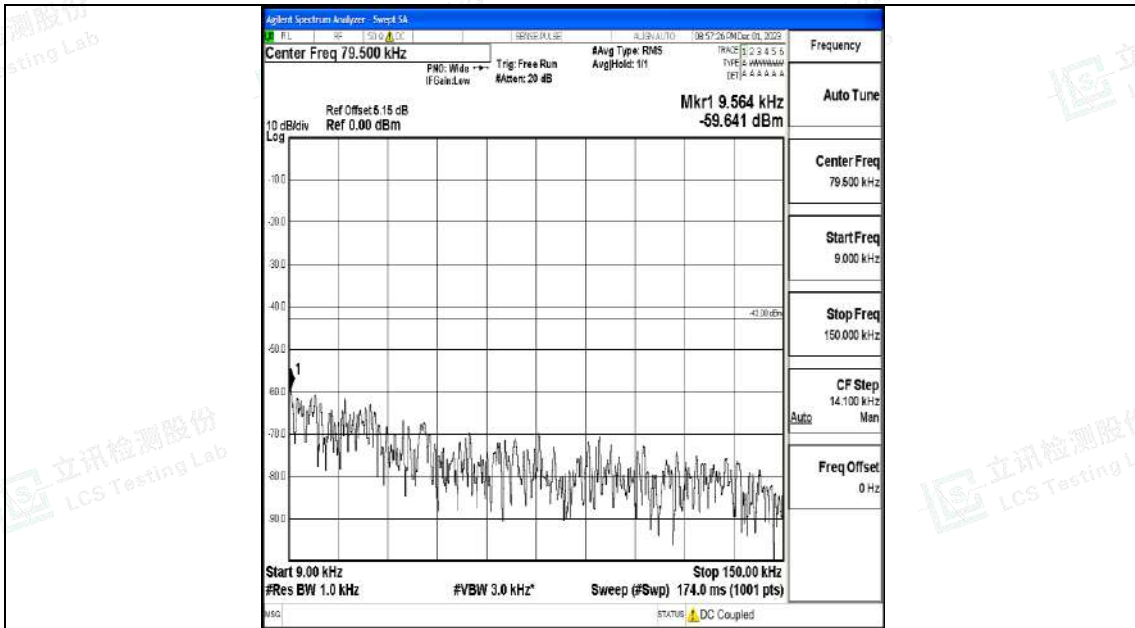

Band4_5MHz_16QAM_19975_1RB#0_0.009~0.15_0.009~0.15

Band4_5MHz_16QAM_19975_1RB#0_0.15~30_0.15~30

Band4_5MHz_16QAM_19975_1RB#0_30~1000_30~1000

Band4_5MHz_16QAM_19975_1RB#0_1000~3000_1000~3000

Band4_5MHz_16QAM_19975_1RB#0_3000~20000_3000~20000