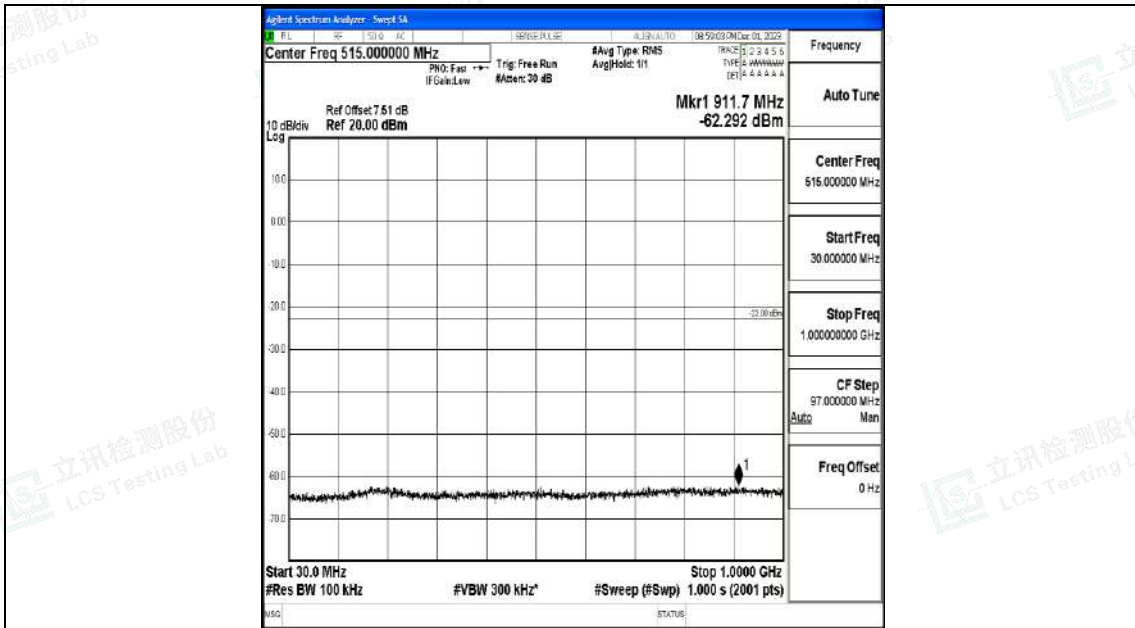

Band4_5MHz_QPSK_20375_1RB#0_0.15~30_0.15~30

Band4_5MHz_QPSK_20375_1RB#0_30~1000_30~1000