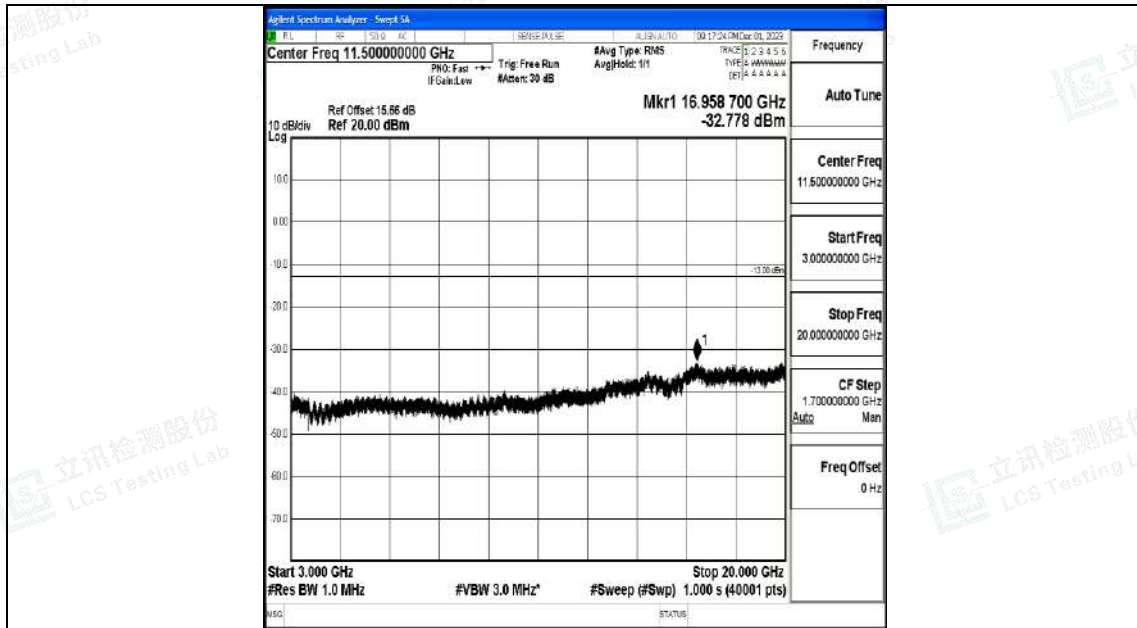

Band4_10MHz_QPSK_20350_1RB#0_0.009~0.15_0.009~0.15

Band4_10MHz_QPSK_20350_1RB#0_0.15~30_0.15~30

Band4_10MHz_QPSK_20350_1RB#0_30~1000_30~1000

Band4_10MHz_QPSK_20350_1RB#0_1000~3000_1000~3000

Band4_10MHz_QPSK_20350_1RB#0_3000~20000_3000~20000