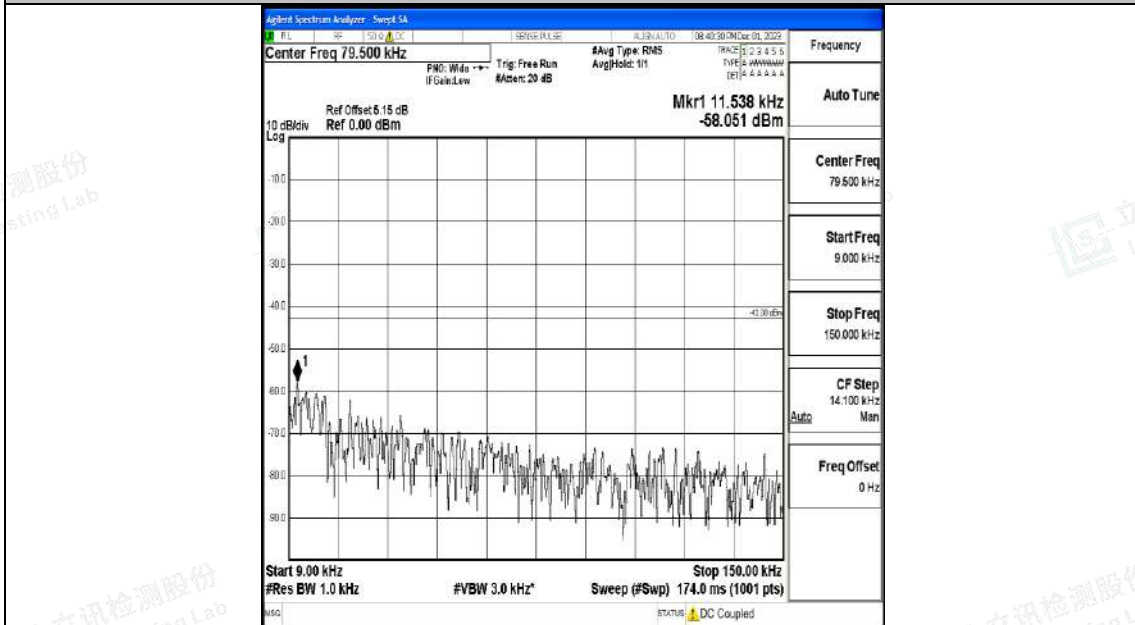

Band4_3MHz_QPSK_20385_1RB#0_0.009~0.15_0.009~0.15

Band4_3MHz_QPSK_20385_1RB#0_0.15~30_0.15~30

Band4_3MHz_QPSK_20385_1RB#0_30~1000_30~1000

Band4_3MHz_QPSK_20385_1RB#0_1000~3000_1000~3000

Band4_3MHz_QPSK_20385_1RB#0_3000~20000_3000~20000