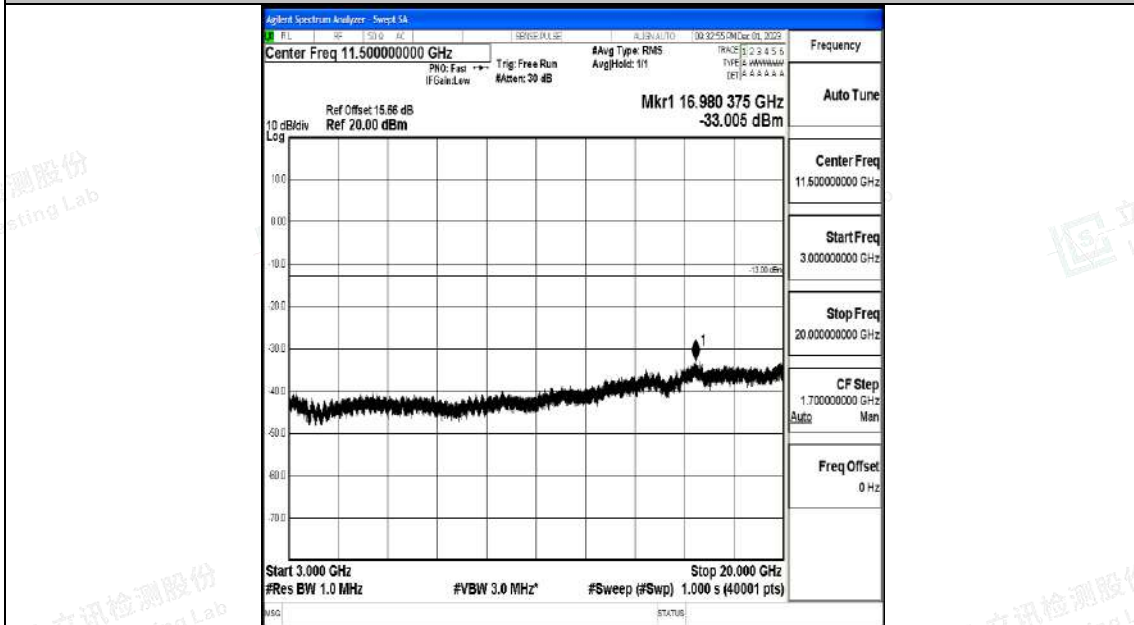

Band4_15MHz_16QAM_20325_1RB#0_0.009~0.15_0.009~0.15

Band4_15MHz_16QAM_20325_1RB#0_0.15~30_0.15~30

Band4_15MHz_16QAM_20325_1RB#0_30~1000_30~1000

Band4_15MHz_16QAM_20325_1RB#0_1000~3000_1000~3000

Band4_15MHz_16QAM_20325_1RB#0_3000~20000_3000~20000