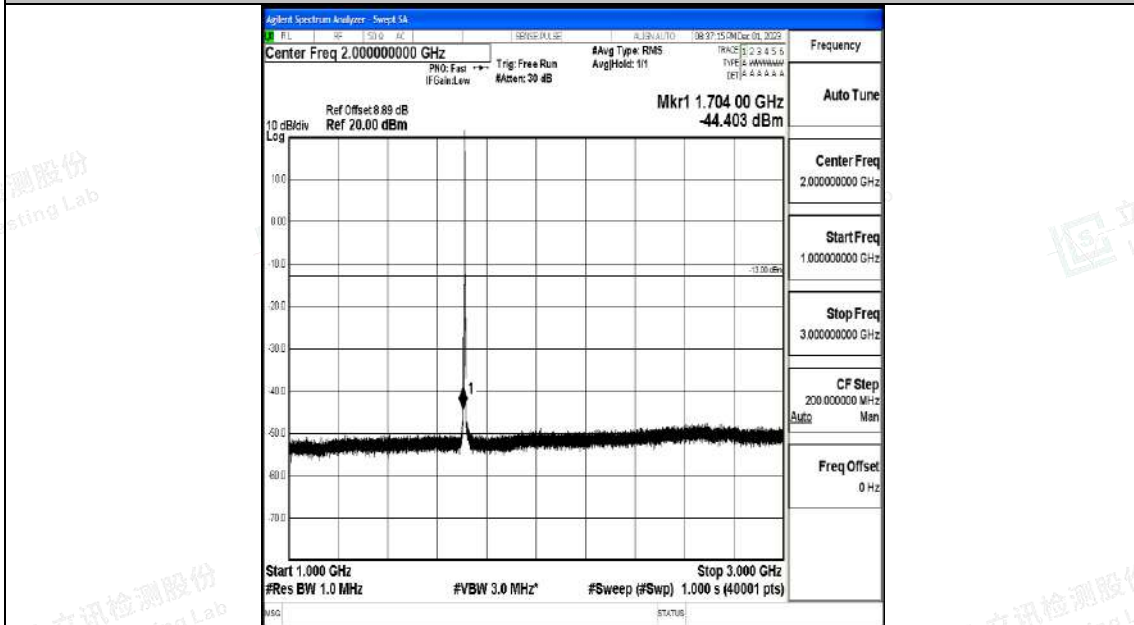

Band4_3MHz_QPSK_19965_1RB#0_0.009~0.15_0.009~0.15

Band4_3MHz_QPSK_19965_1RB#0_0.15~30_0.15~30

Band4_3MHz_QPSK_19965_1RB#0_30~1000_30~1000

Band4_3MHz_QPSK_19965_1RB#0_1000~3000_1000~3000

Band4_3MHz_QPSK_19965_1RB#0_3000~20000_3000~20000