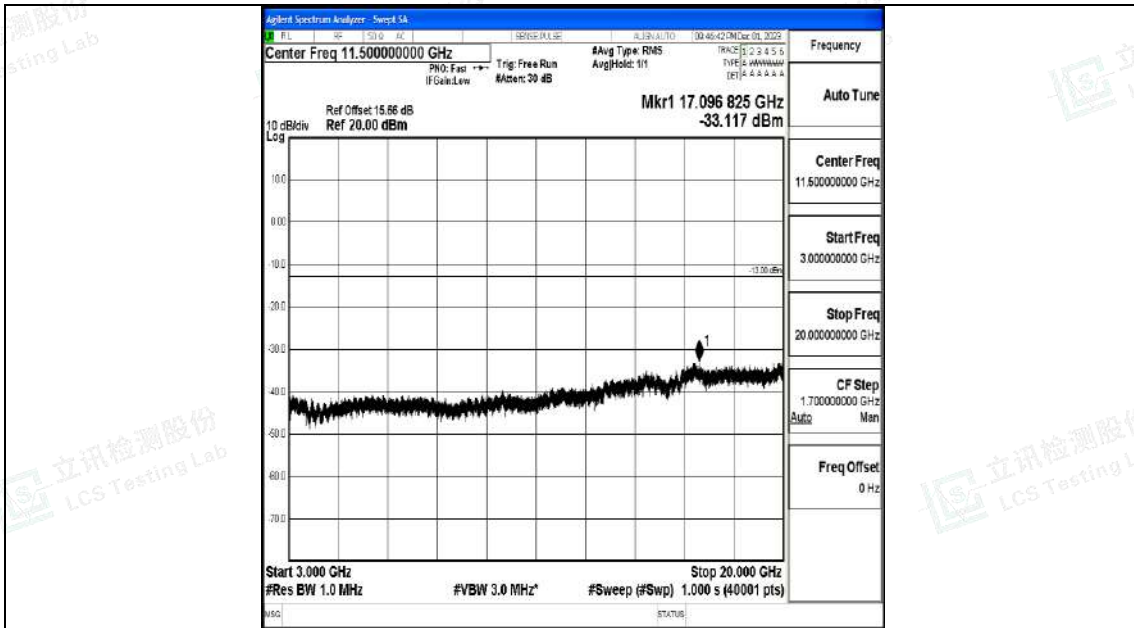

Band4_20MHz_QPSK_20300_1RB#0_0.009~0.15_0.009~0.15

Band4_20MHz_QPSK_20300_1RB#0_0.15~30_0.15~30

Band4_20MHz_QPSK_20300_1RB#0_30~1000_30~1000

Band4_20MHz_QPSK_20300_1RB#0_1000~3000_1000~3000

Band4_20MHz_QPSK_20300_1RB#0_3000~20000_3000~20000