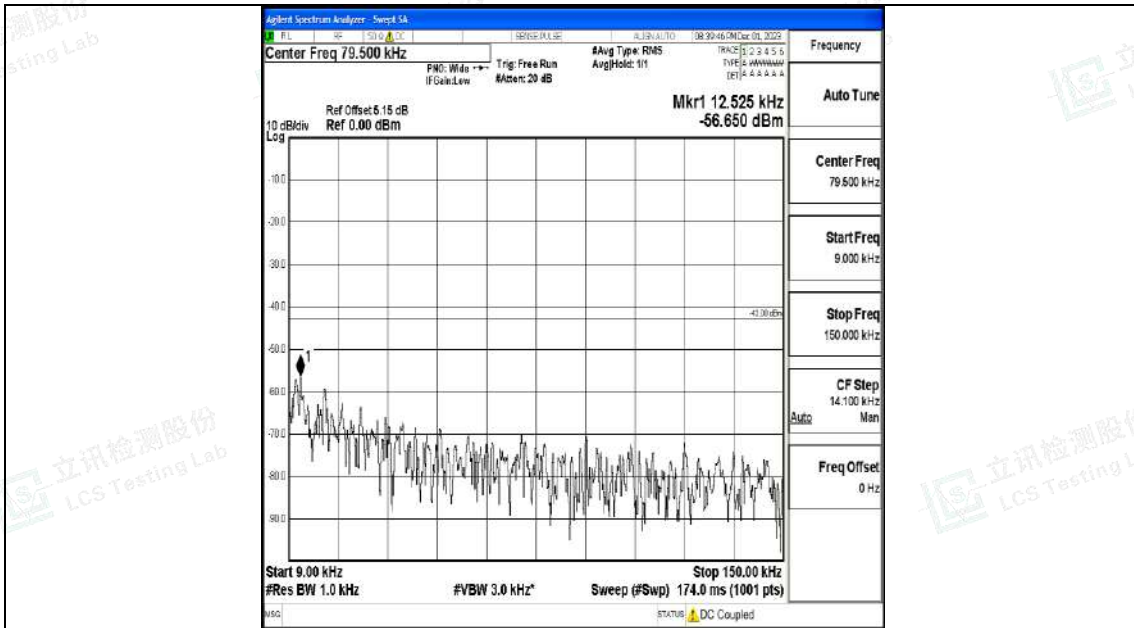

Band4_3MHz_QPSK_20385_1RB#0_0.009~0.15_0.009~0.15

Band4_3MHz_QPSK_20385_1RB#0_0.15~30_0.15~30

Band4_3MHz_QPSK_20385_1RB#0_30~1000_30~1000

Band4_3MHz_QPSK_20385_1RB#0_1000~3000_1000~3000

Band4_3MHz_QPSK_20385_1RB#0_3000~20000_3000~20000