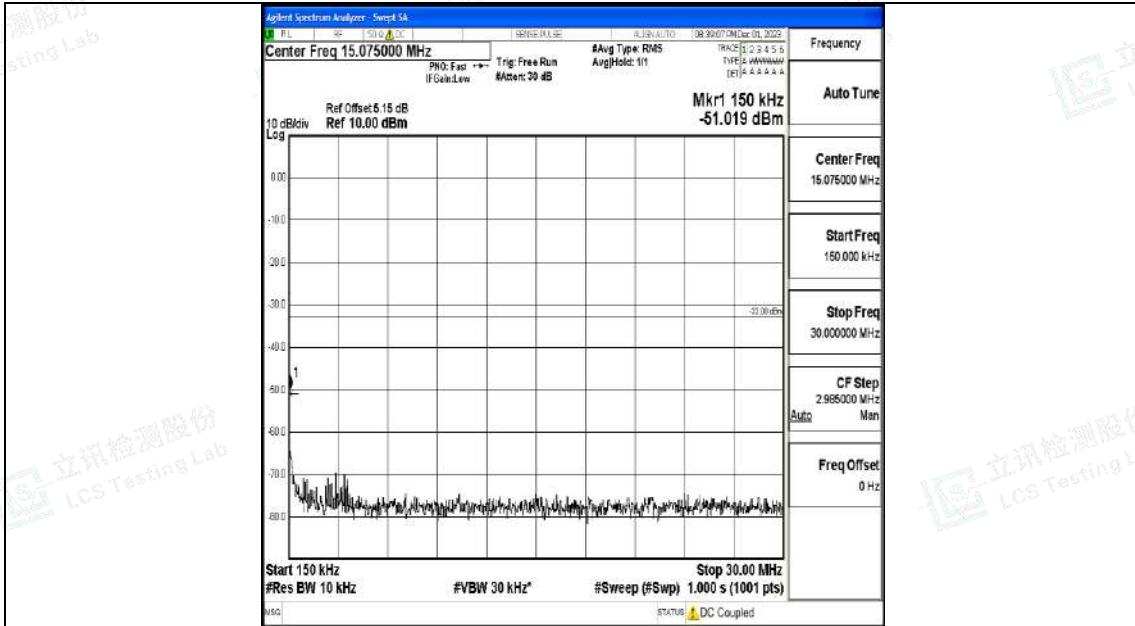

Band4_3MHz_16QAM_20175_1RB#0_0.009~0.15_0.009~0.15

Band4_3MHz_16QAM_20175_1RB#0_0.15~30_0.15~30