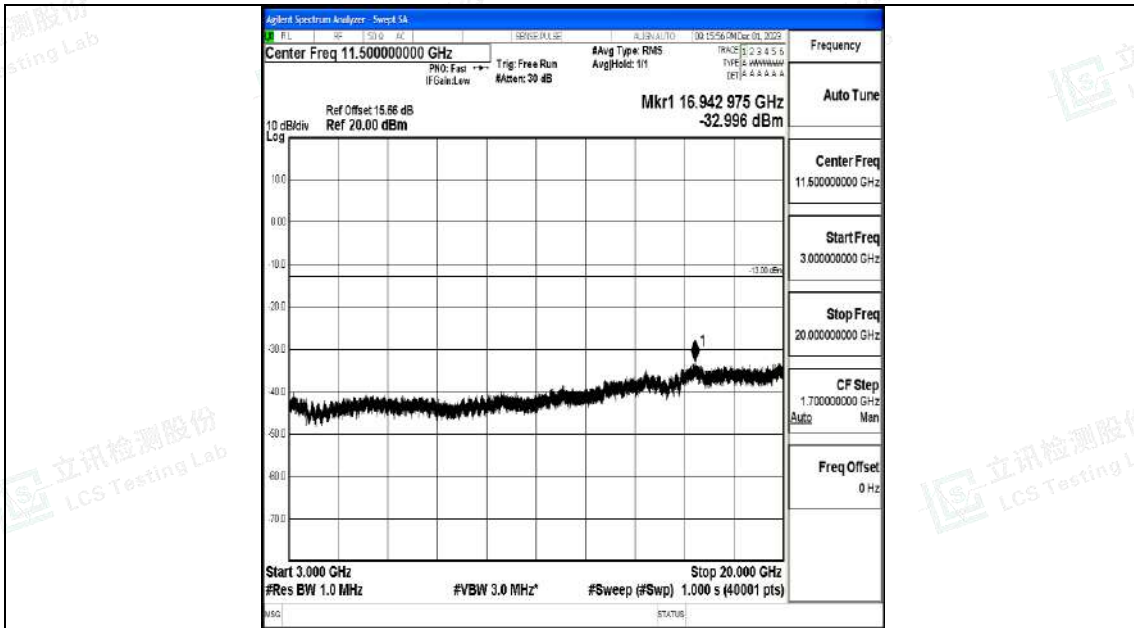

Band4_10MHz_QPSK_20175_1RB#0_0.009~0.15_0.009~0.15

Band4_10MHz_QPSK_20175_1RB#0_0.15~30_0.15~30

Band4_10MHz_QPSK_20175_1RB#0_30~1000_30~1000

Band4_10MHz_QPSK_20175_1RB#0_1000~3000_1000~3000

Band4_10MHz_QPSK_20175_1RB#0_3000~20000_3000~20000