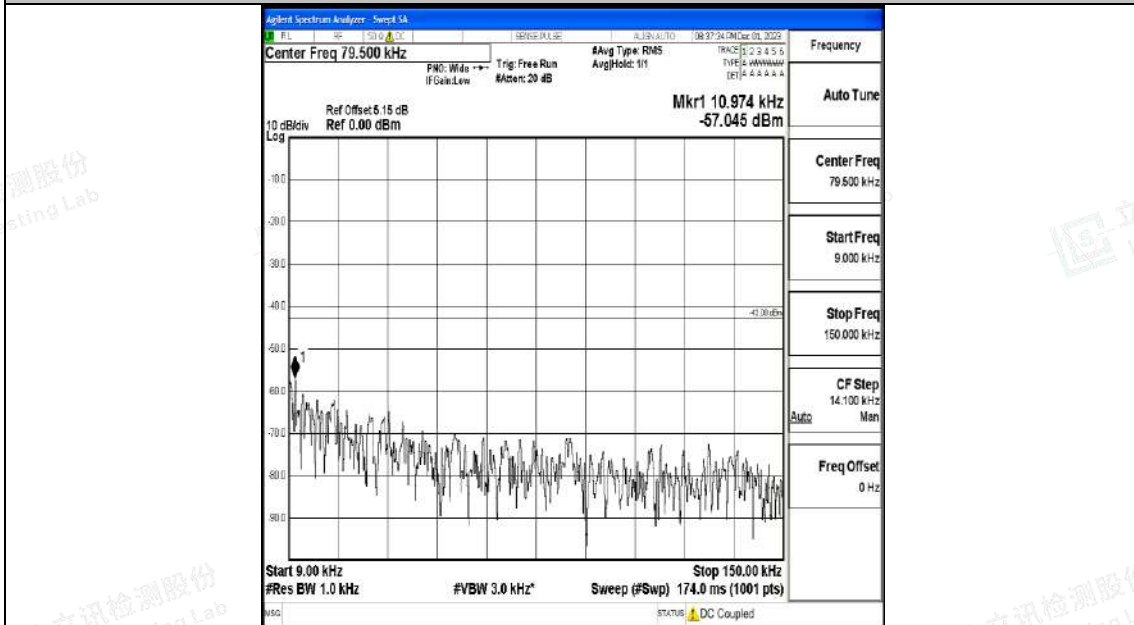

Band4_3MHz_QPSK_19965_1RB#0_0.009~0.15_0.009~0.15

Band4_3MHz_QPSK_19965_1RB#0_0.15~30_0.15~30

Band4_3MHz_QPSK_19965_1RB#0_30~1000_30~1000

Band4_3MHz_QPSK_19965_1RB#0_1000~3000_1000~3000

Band4_3MHz_QPSK_19965_1RB#0_3000~20000_3000~20000