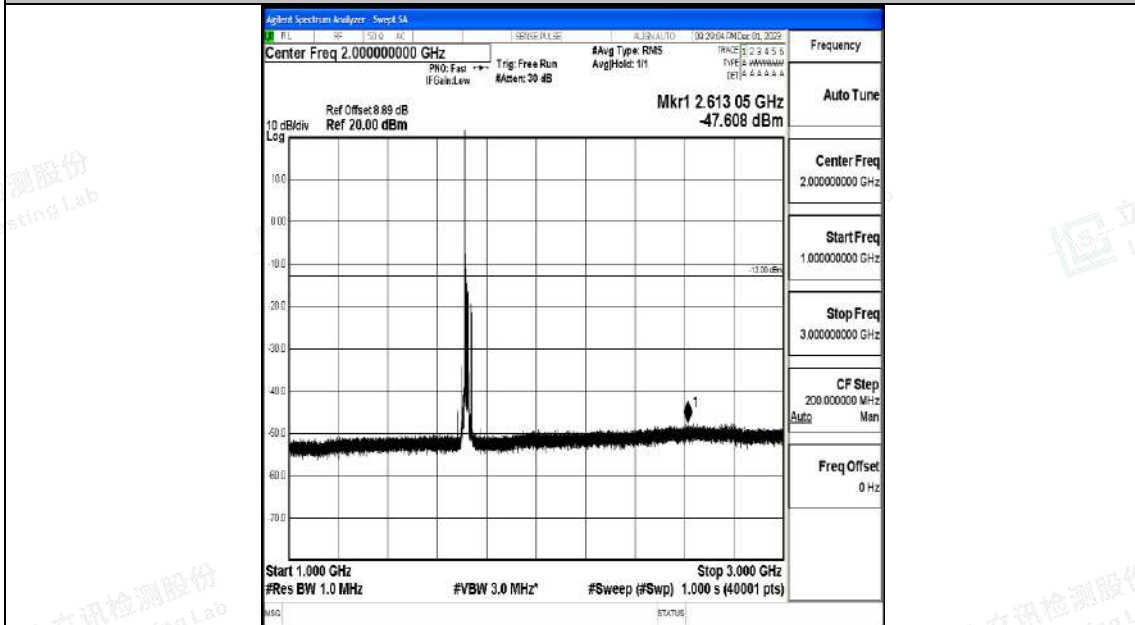

Band4_15MHz_QPSK_20025_1RB#0_0.009~0.15_0.009~0.15

Band4_15MHz_QPSK_20025_1RB#0_0.15~30_0.15~30

Band4_15MHz_QPSK_2025_1RB#0_30~1000_30~1000

Band4_15MHz_QPSK_2025_1RB#0_1000~3000_1000~3000

Band4_15MHz_QPSK_20025_1RB#0_3000~20000_3000~20000