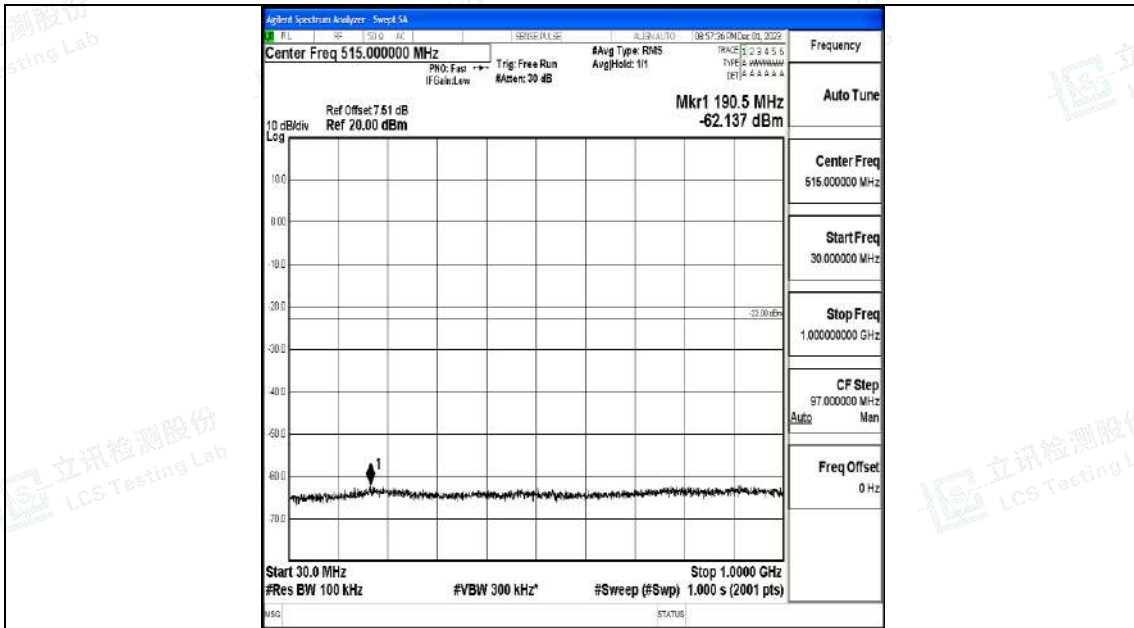

Band4_5MHz_QPSK_20175_1RB#0_0.15~30_0.15~30

Band4_5MHz_QPSK_20175_1RB#0_30~1000_30~1000