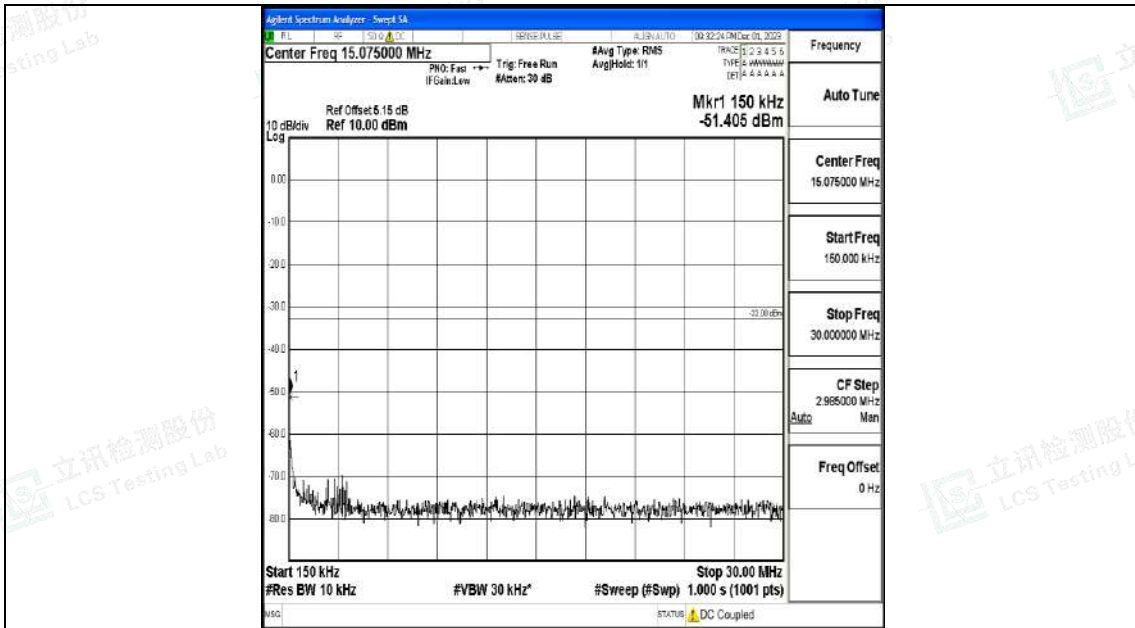

Band4_15MHz_16QAM_20325_1RB#0_0.009~0.15_0.009~0.15

Band4_15MHz_16QAM_20325_1RB#0_0.15~30_0.15~30