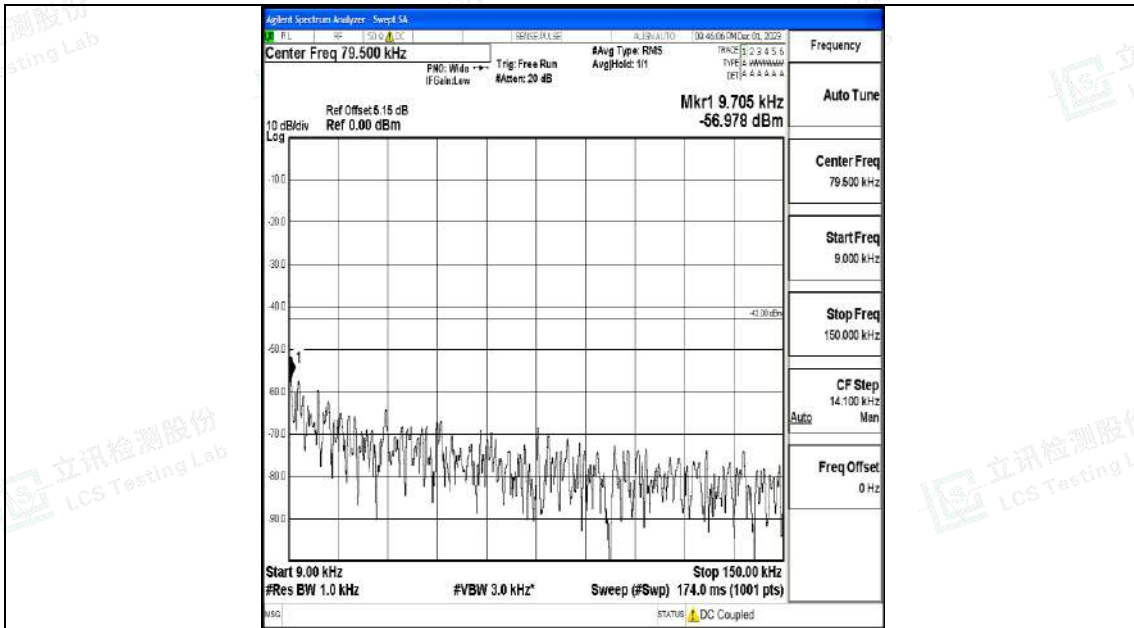

Band4_20MHz_16QAM_20175_1RB#0_0.009~0.15_0.009~0.15

Band4_20MHz_16QAM_20175_1RB#0_0.15~30_0.15~30

Band4_20MHz_16QAM_20175_1RB#0_30~1000_30~1000

Band4_20MHz_16QAM_20175_1RB#0_1000~3000_1000~3000

Band4_20MHz_16QAM_20175_1RB#0_3000~20000_3000~20000