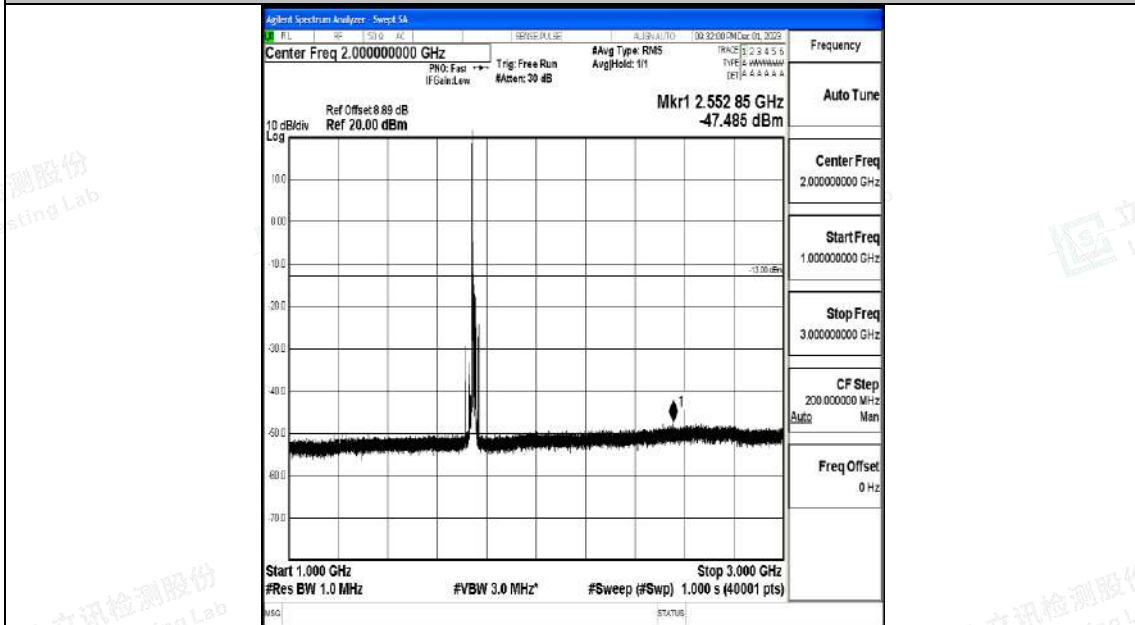

Band4_15MHz_QPSK_20325_1RB#0_0.009~0.15_0.009~0.15

Band4_15MHz_QPSK_20325_1RB#0_0.15~30_0.15~30

Band4_15MHz_QPSK_20325_1RB#0_30~1000_30~1000

Band4_15MHz_QPSK_20325_1RB#0_1000~3000_1000~3000

Band4_15MHz_QPSK_20325_1RB#0_3000~20000_3000~20000