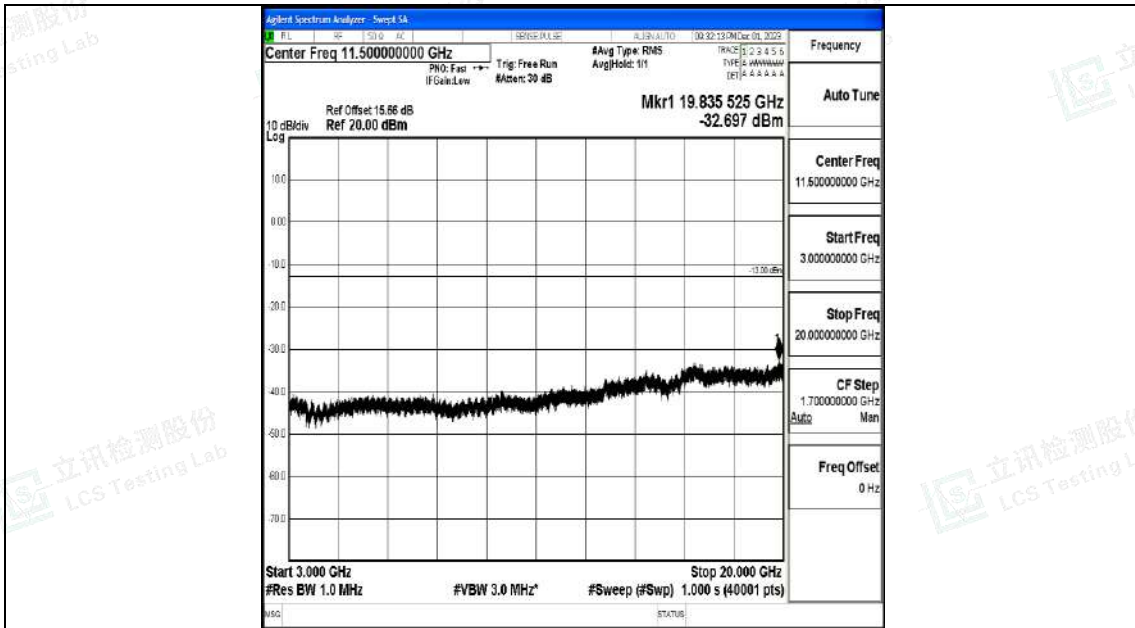

Band4_15MHz_QPSK_20325_1RB#0_0.009~0.15_0.009~0.15

Band4_15MHz_QPSK_20325_1RB#0_0.15~30_0.15~30

Band4_15MHz_QPSK_20325_1RB#0_30~1000_30~1000

Band4_15MHz_QPSK_20325_1RB#0_1000~3000_1000~3000

Band4_15MHz_QPSK_20325_1RB#0_3000~20000_3000~20000