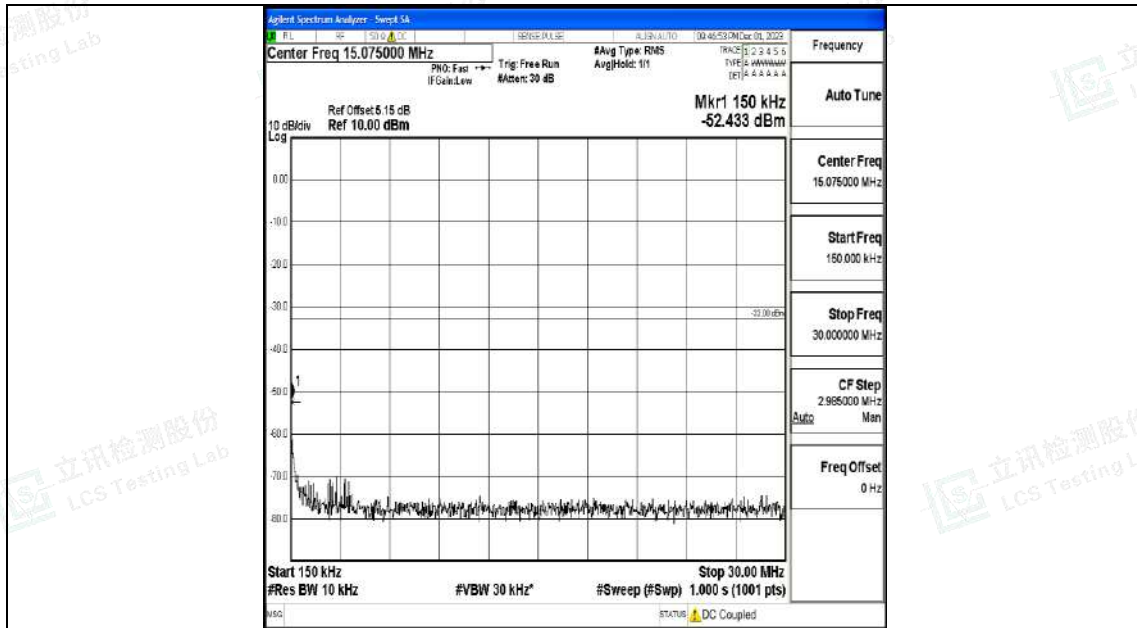

Band4_20MHz_16QAM_20300_1RB#0_0.009~0.15_0.009~0.15

Band4_20MHz_16QAM_20300_1RB#0_0.15~30_0.15~30