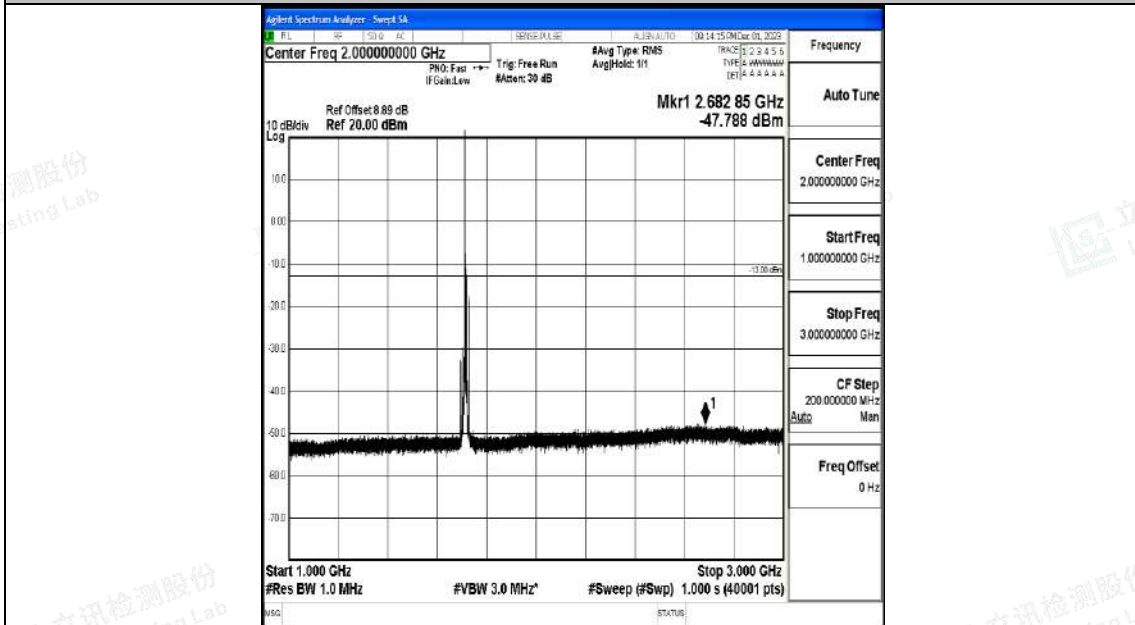

Band4_10MHz_QPSK_20000_1RB#0_0.009~0.15_0.009~0.15

Band4_10MHz_QPSK_20000_1RB#0_0.15~30_0.15~30

Band4_10MHz_QPSK_20000_1RB#0_30~1000_30~1000

Band4_10MHz_QPSK_20000_1RB#0_1000~3000_1000~3000

Band4_10MHz_QPSK_20000_1RB#0_3000~20000_3000~20000