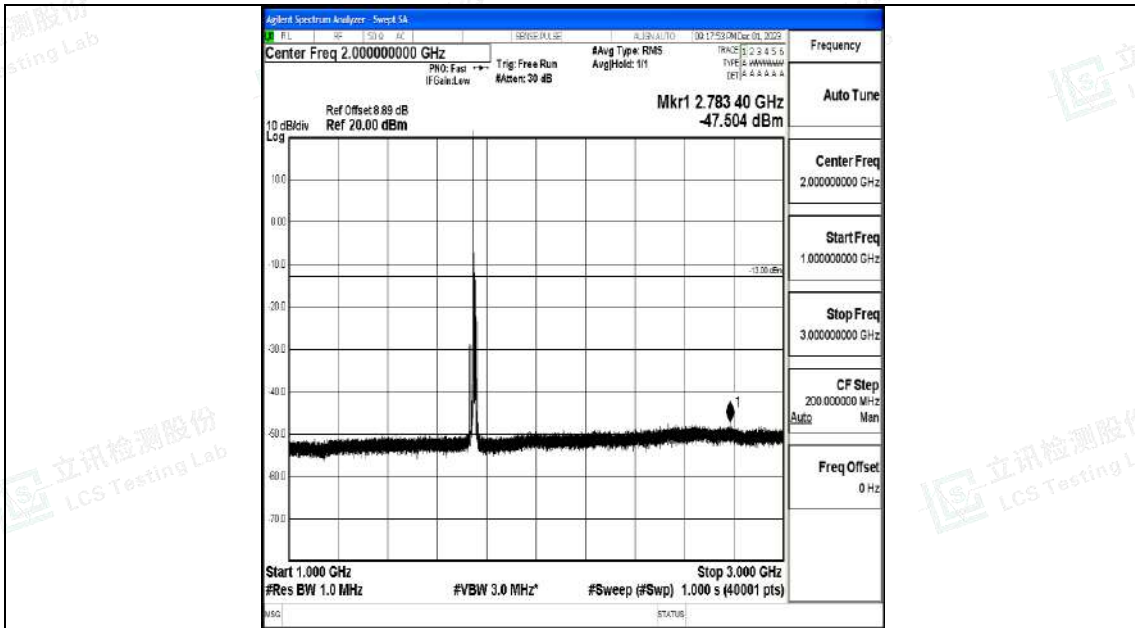

Band4_10MHz_16QAM_20350_1RB#0_0.009~0.15_0.009~0.15

Band4_10MHz_16QAM_20350_1RB#0_0.15~30_0.15~30

Band4_10MHz_16QAM_20350_1RB#0_30~1000_30~1000

Band4_10MHz_16QAM_20350_1RB#0_1000~3000_1000~3000

Band4_10MHz_16QAM_20350_1RB#0_3000~20000_3000~20000