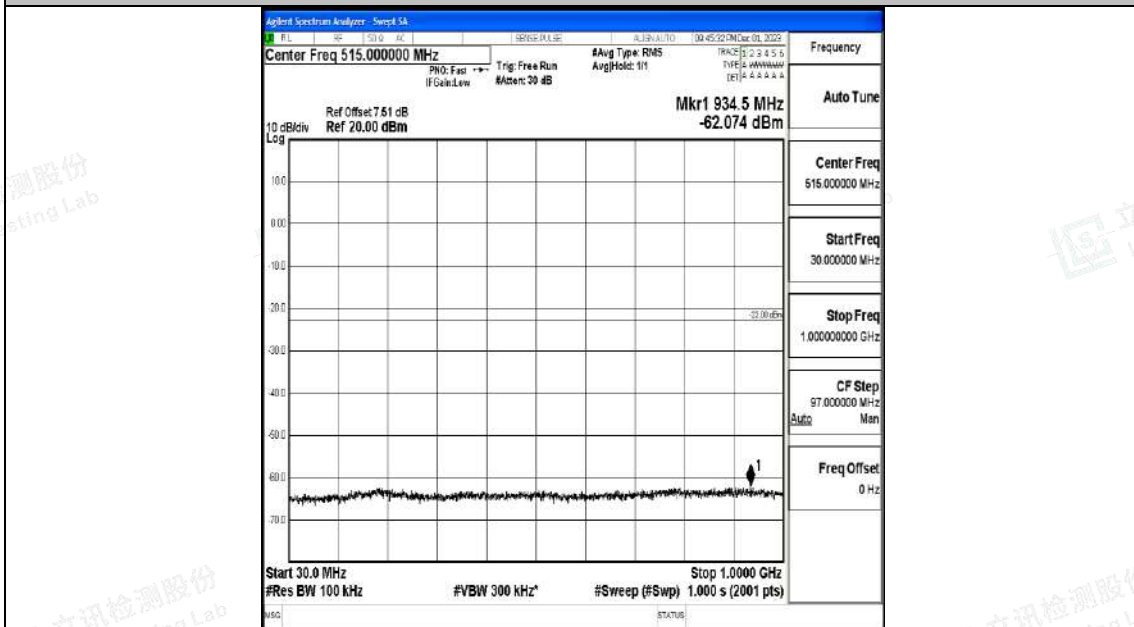

Band4_20MHz_16QAM_20175_1RB#0_0.15~30_0.15~30

Band4_20MHz_16QAM_20175_1RB#0_30~1000_30~1000