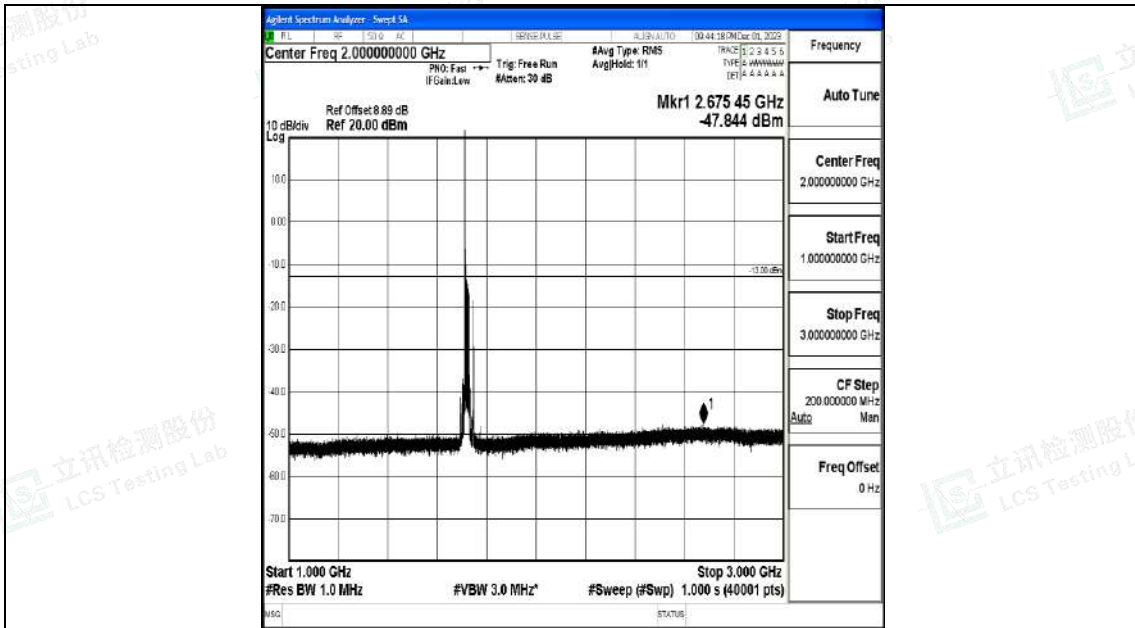

Band4_20MHz_16QAM_20050_1RB#0_0.009~0.15_0.009~0.15

Band4_20MHz_16QAM_20050_1RB#0_0.15~30_0.15~30

Band4_20MHz_16QAM_20050_1RB#0_30~1000_30~1000

Band4_20MHz_16QAM_20050_1RB#0_1000~3000_1000~3000

Band4_20MHz_16QAM_20050_1RB#0_3000~20000_3000~20000