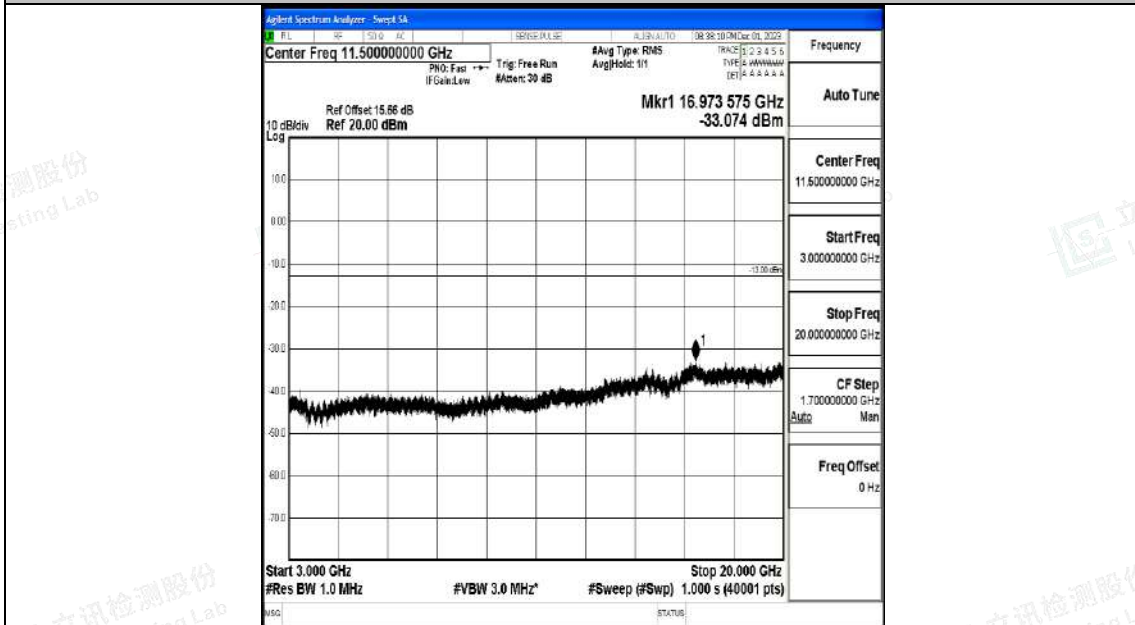

Band4_3MHz_16QAM_19965_1RB#0_0.009~0.15_0.009~0.15

Band4_3MHz_16QAM_19965_1RB#0_0.15~30_0.15~30

Band4_3MHz_16QAM_19965_1RB#0_30~1000_30~1000

Band4_3MHz_16QAM_19965_1RB#0_1000~3000_1000~3000

Band4_3MHz_16QAM_19965_1RB#0_3000~20000_3000~20000