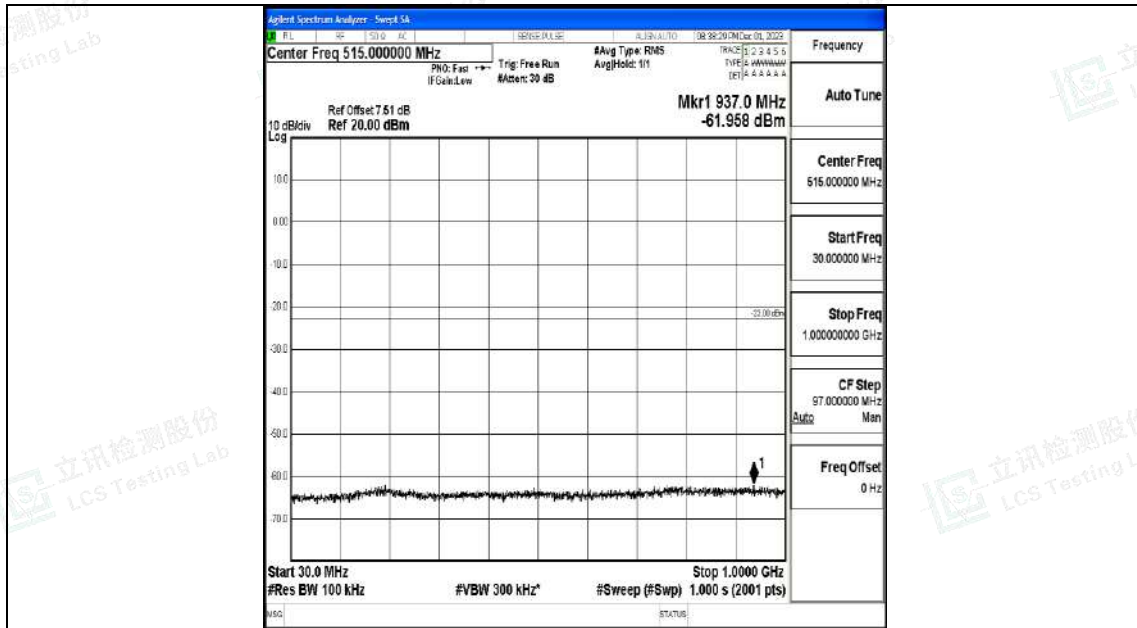

Band4_3MHz_QPSK_20175_1RB#0_0.15~30_0.15~30

Band4_3MHz_QPSK_20175_1RB#0_30~1000_30~1000