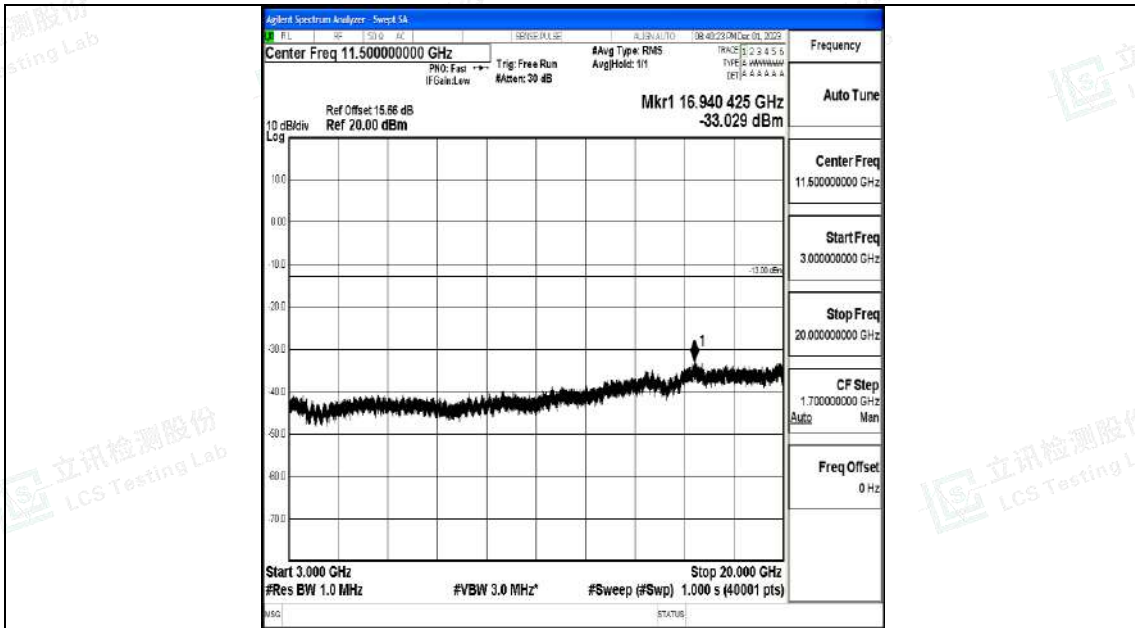

Band4_3MHz_QPSK_20385_1RB#0_0.009~0.15_0.009~0.15

Band4_3MHz_QPSK_20385_1RB#0_0.15~30_0.15~30

Band4_3MHz_QPSK_20385_1RB#0_30~1000_30~1000

Band4_3MHz_QPSK_20385_1RB#0_1000~3000_1000~3000

Band4_3MHz_QPSK_20385_1RB#0_3000~20000_3000~20000