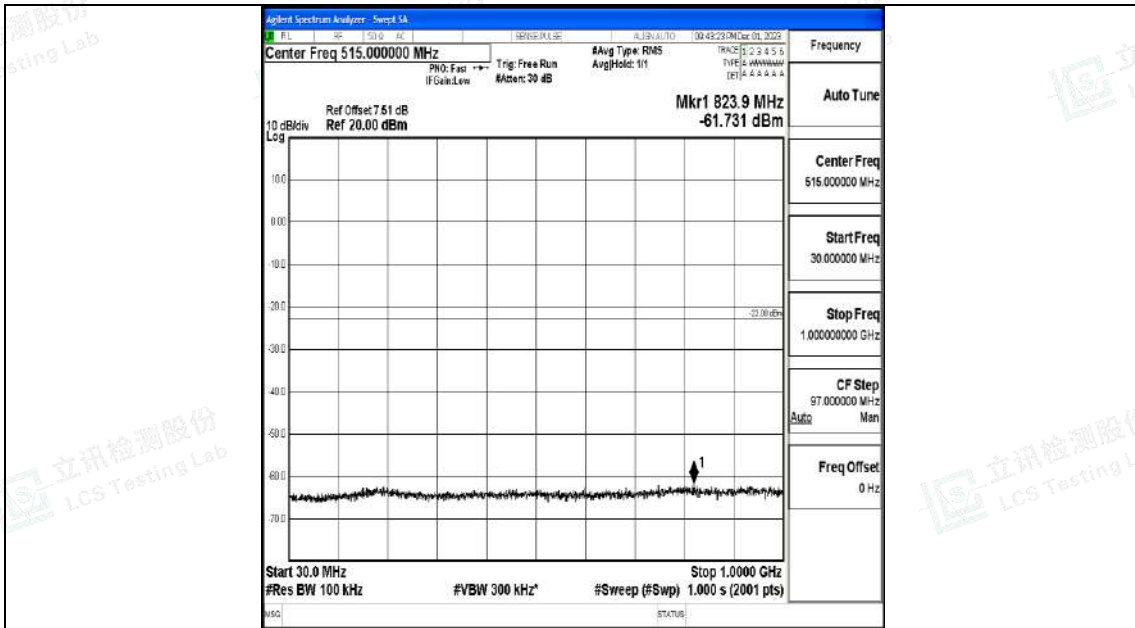

Band4_20MHz_QPSK_20050_1RB#0_0.15~30_0.15~30

Band4_20MHz_QPSK_20050_1RB#0_30~1000_30~1000