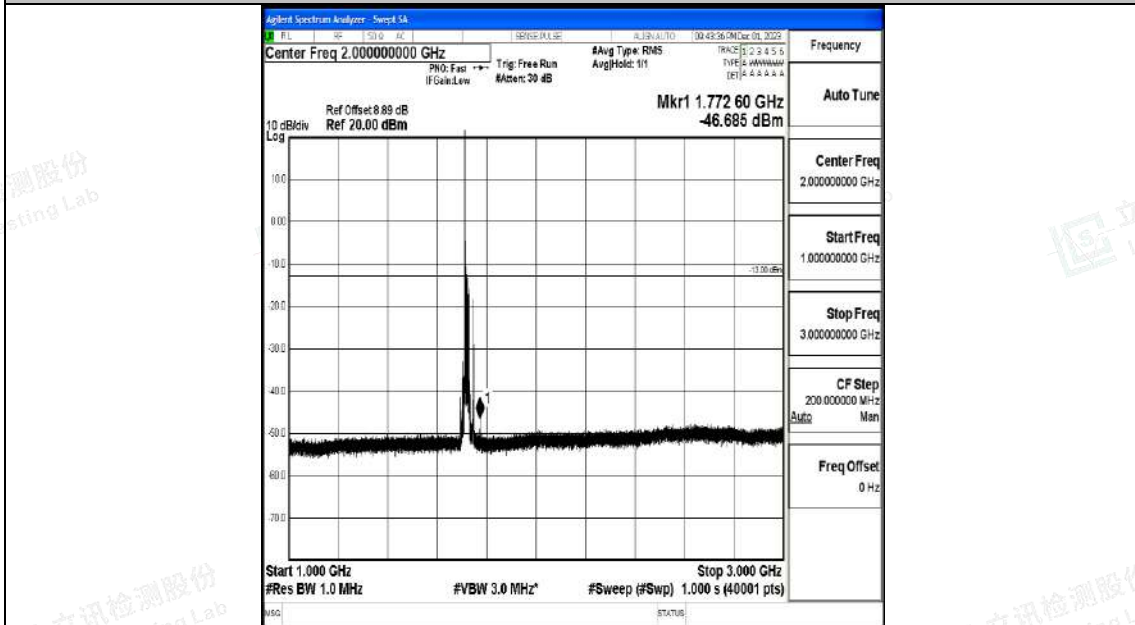

Band4_20MHz_QPSK_20050_1RB#0_0.009~0.15_0.009~0.15

Band4_20MHz_QPSK_20050_1RB#0_0.15~30_0.15~30

Band4_20MHz_QPSK_20050_1RB#0_30~1000_30~1000

Band4_20MHz_QPSK_20050_1RB#0_1000~3000_1000~3000

Band4_20MHz_QPSK_20050_1RB#0_3000~20000_3000~20000