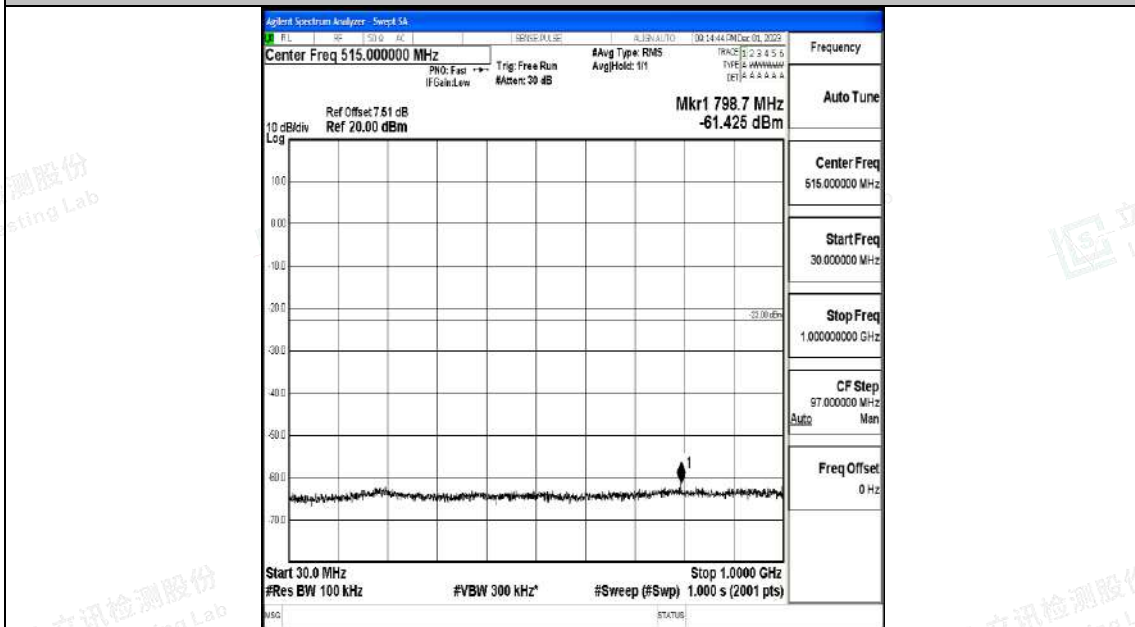

Band4_10MHz_16QAM_20000_1RB#0_0.15~30_0.15~30

Band4_10MHz_16QAM_20000_1RB#0_30~1000_30~1000