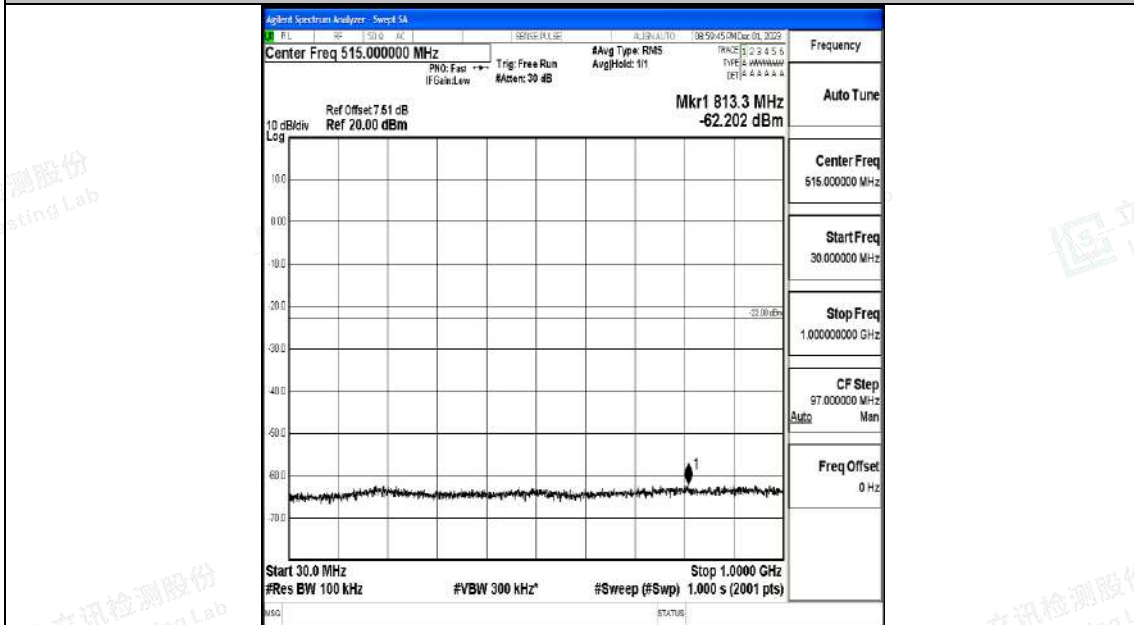

Band4_5MHz_16QAM_20375_1RB#0_0.15~30_0.15~30

Band4_5MHz_16QAM_20375_1RB#0_30~1000_30~1000