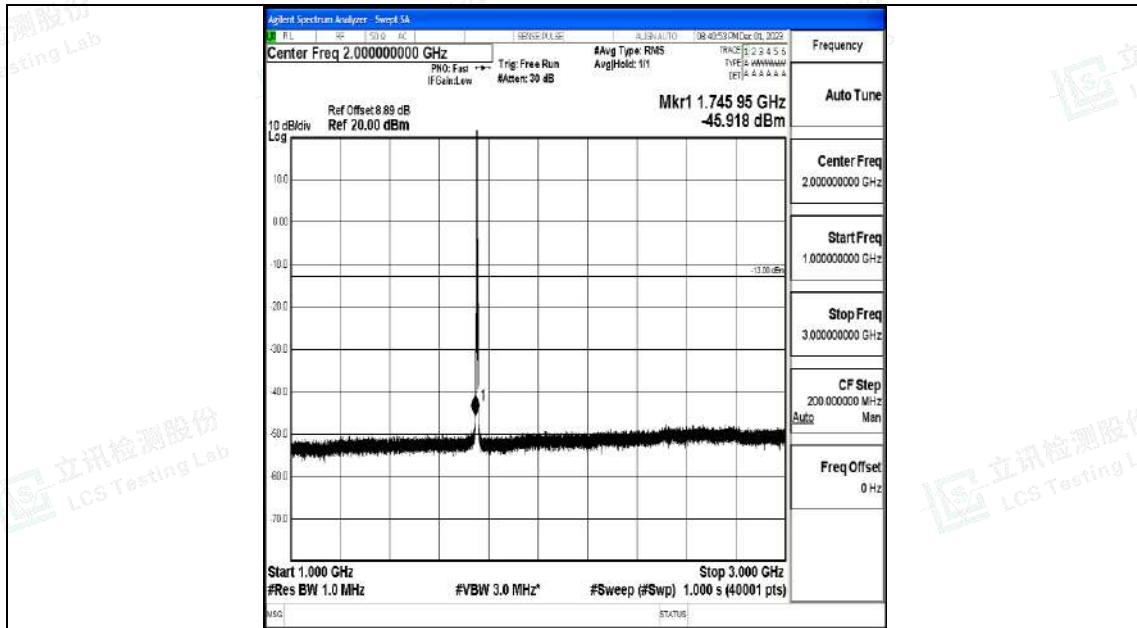

Band4_3MHz_16QAM_20385_1RB#0_30~1000_30~1000

Band4_3MHz_16QAM_20385_1RB#0_1000~3000_1000~3000