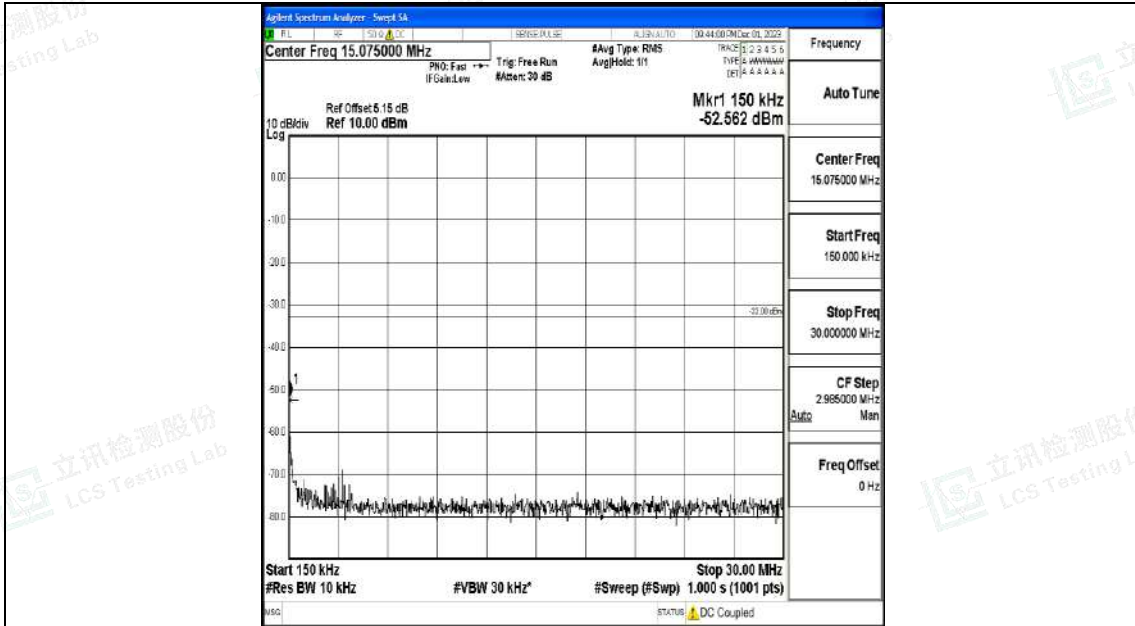

Band4_20MHz_16QAM_20050_1RB#0_0.009~0.15_0.009~0.15

Band4_20MHz_16QAM_20050_1RB#0_0.15~30_0.15~30