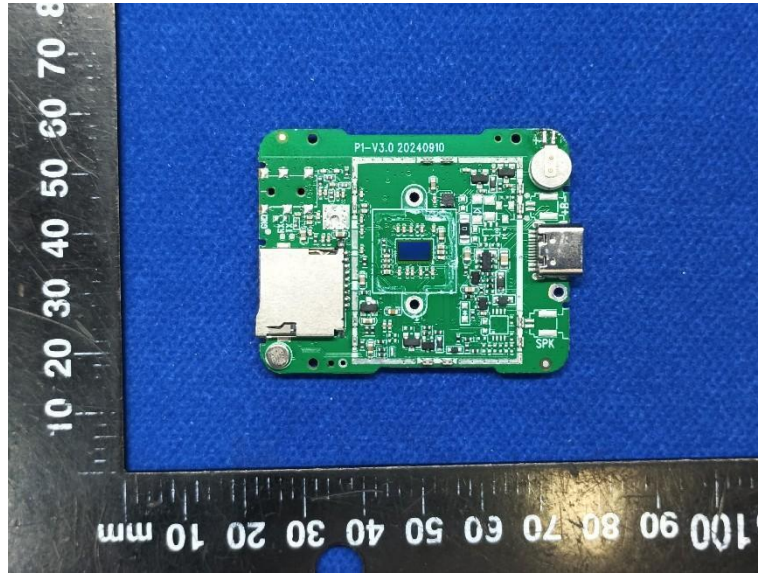

Product Name: Dash Cam

Model No.: P1

## EUT Constructional Details

### Internal Photo

-----End-----