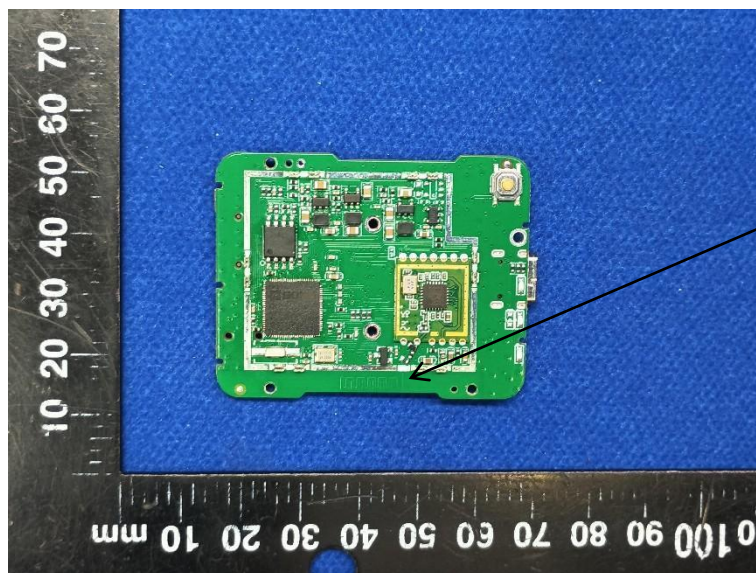

Product Name: Dash Cam

Model No.: P1

EUT Constructional Details

Internal Photo