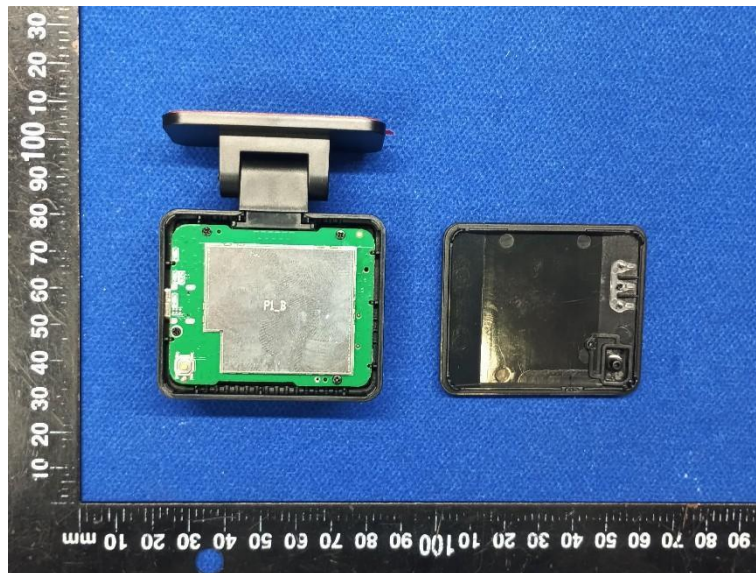

Product Name: Dash Cam

Model No.: P1

### Internal Photo

-----End-----