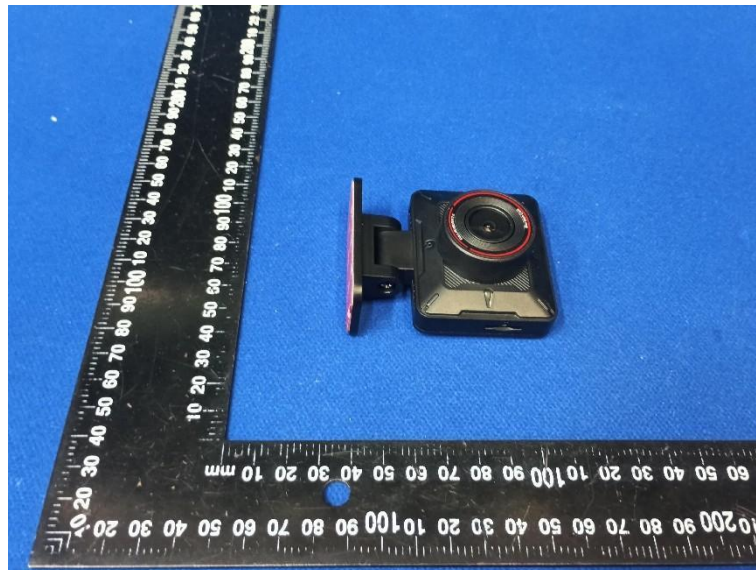

Product Name: Dash Cam

Model No.: P1

EUT Constructional Details

External Photo

-----End-----