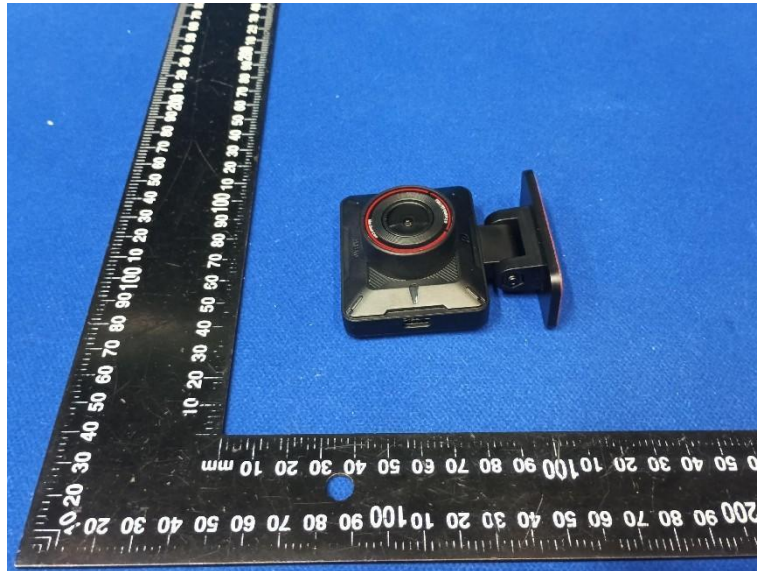

Product Name: Dash Cam

Model No.: P1

EUT Constructional Details

External Photo

-----End-----