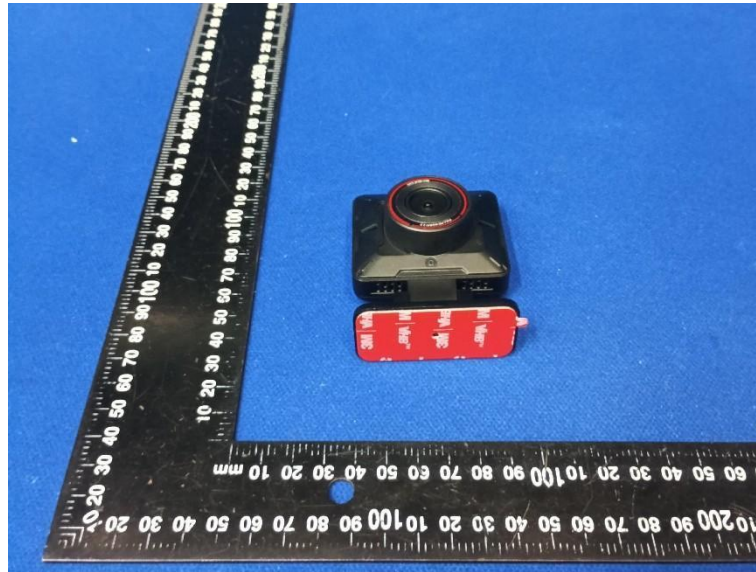

Product Name: Dash Cam

Model No.: P1

EUT Constructional Details

External Photo

-----End-----