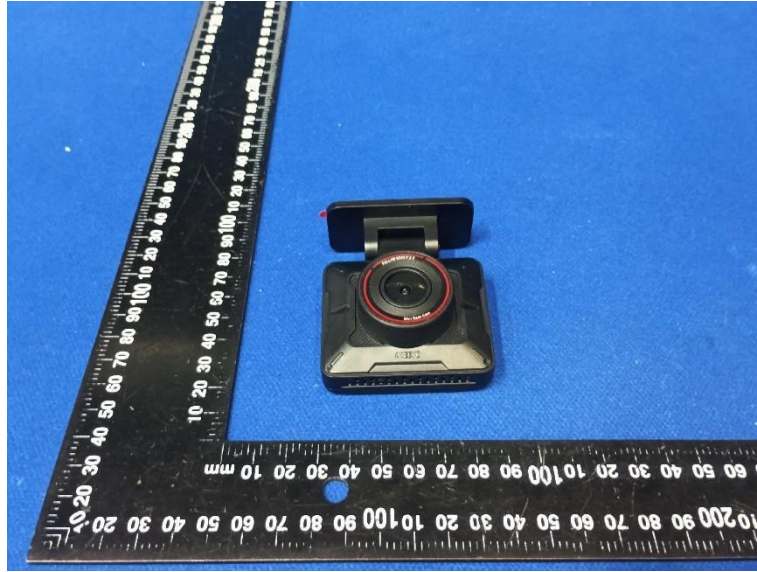

Product Name: Dash Cam

Model No.: P1

EUT Constructional Details

External Photo

-----End-----