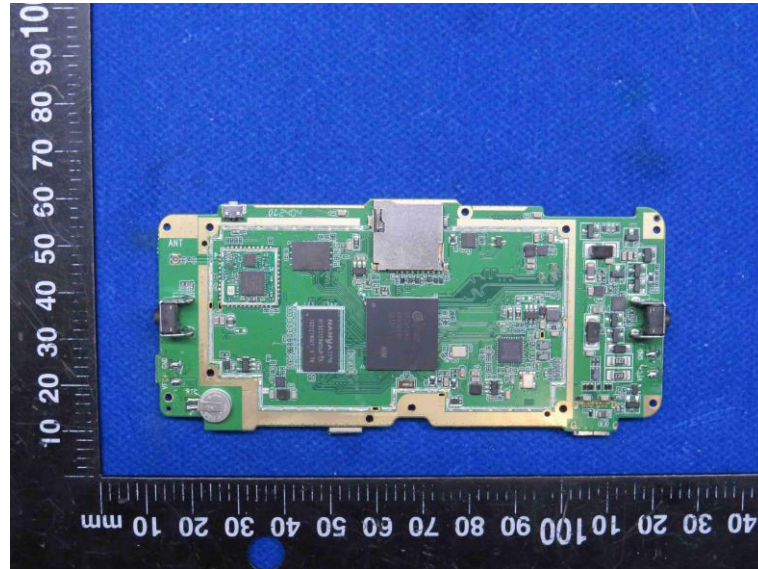

Product Name: Driving Recorder

Model No.: EYES

EUT Constructional Details

Internal Photo

-----End-----