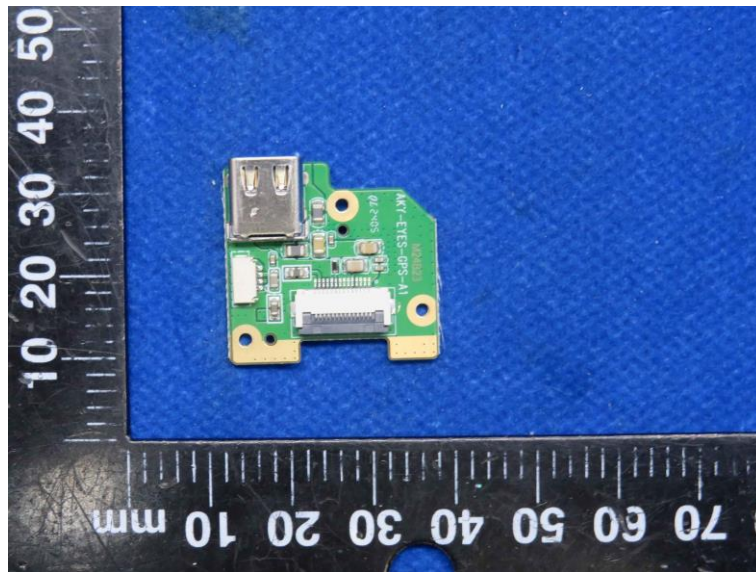

Product Name: Driving Recorder

Model No.: EYES

EUT Constructional Details

Internal Photo

-----End-----