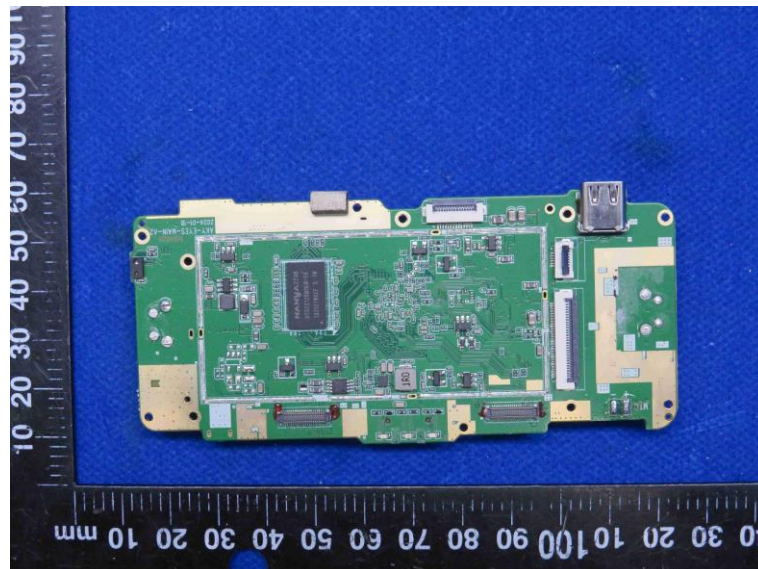

Product Name: Driving Recorder

Model No.: EYES

EUT Constructional Details

Internal Photo

-----End-----