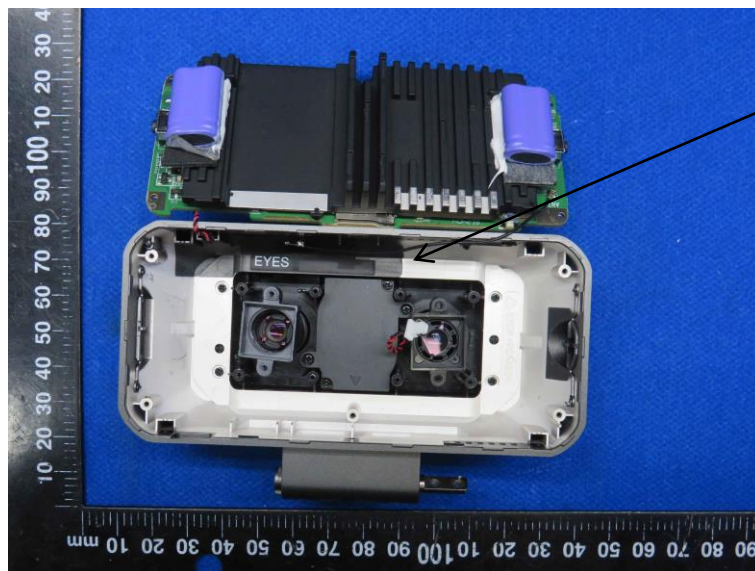

Product Name: Driving Recorder

Model No.: EYES

EUT Constructional Details

Internal Photo

-----End-----