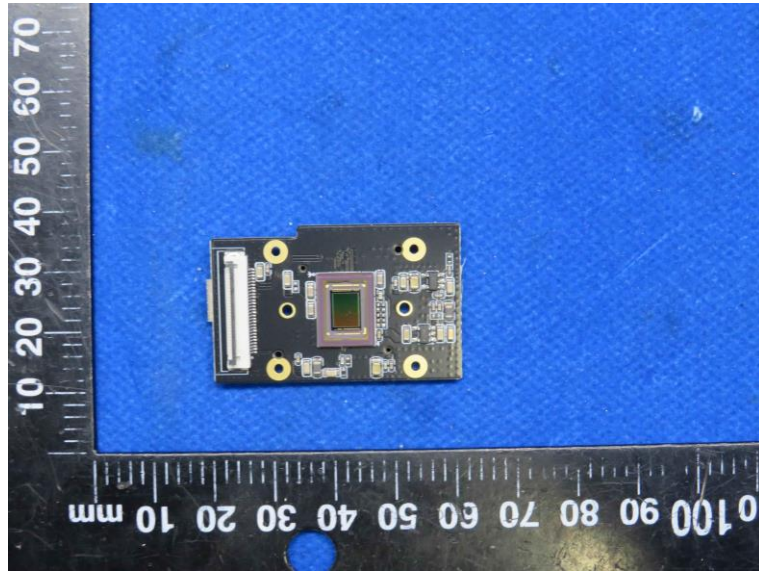

Product Name: Driving Recorder

Model No.: EYES

EUT Constructional Details

Internal Photo

-----End-----